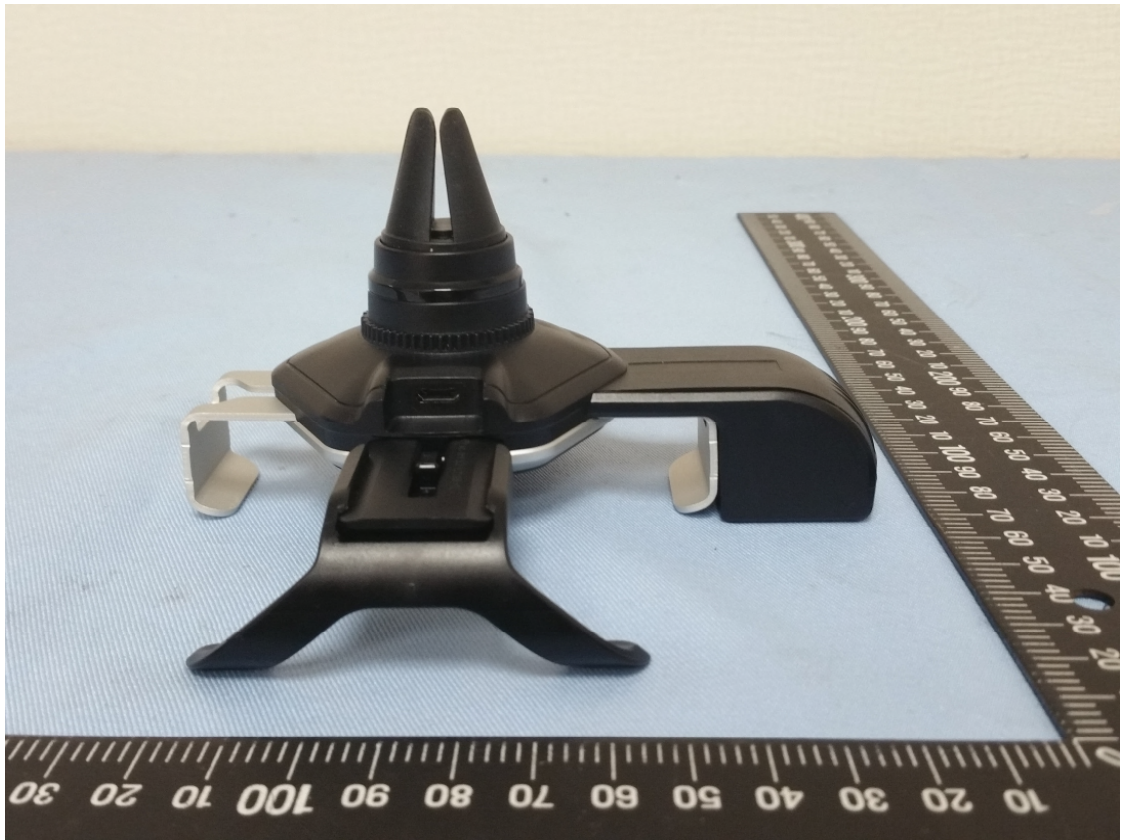

Product: Hand Gesture Controller

Type Identification: Wave1210

Product: Hand Gesture Controller
Type Identification: Wave1210

Product: Hand Gesture Controller

Type Identification: Wave1210