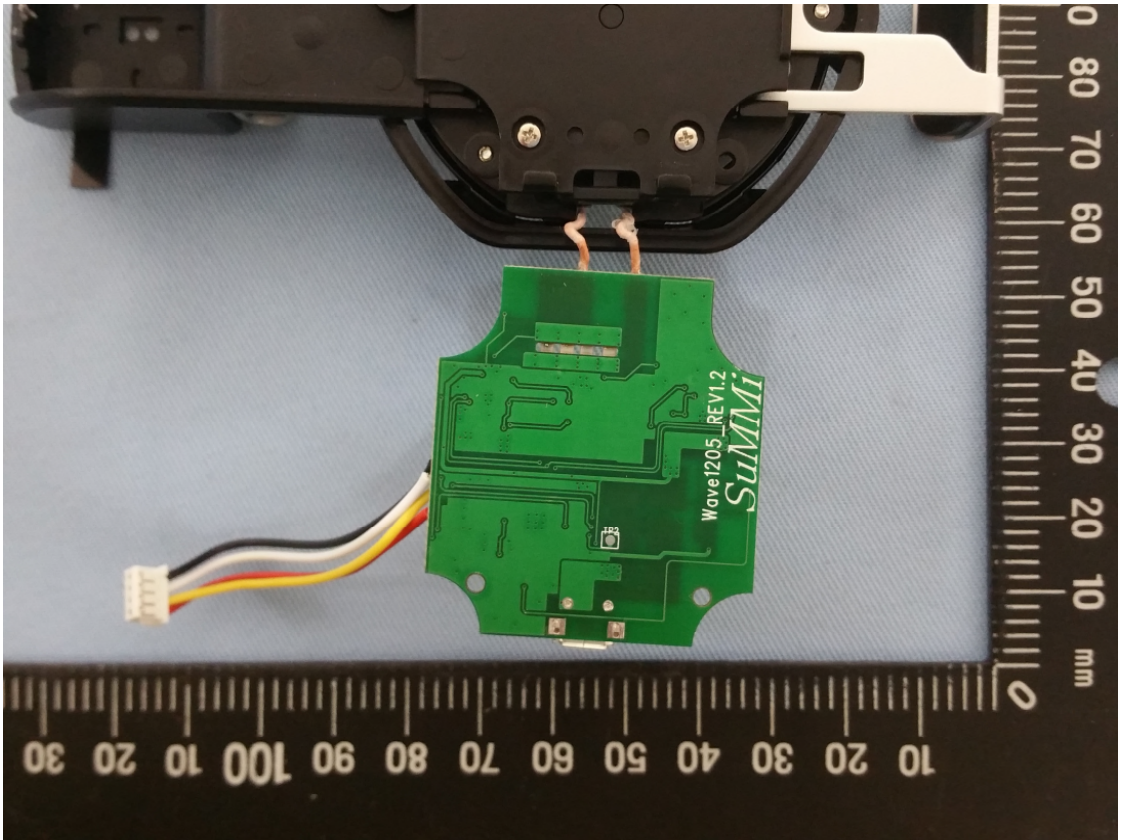

Product: Hand Gesture Controller

Type Identification: Wave1205

Product: Hand Gesture Controller

Type Identification: Wave1205

Product: Hand Gesture Controller
Type Identification: Wave1205