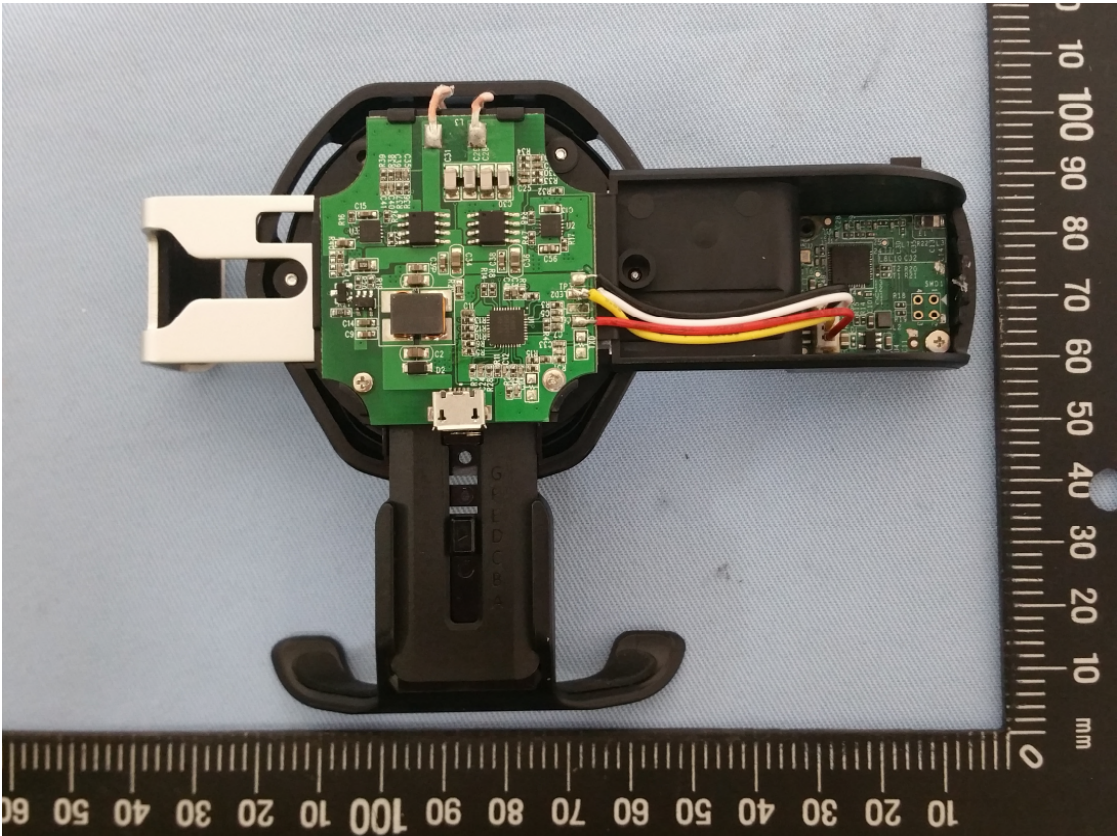

Product: Hand Gesture Controller

Type Identification: Wave1205

Product: Hand Gesture Controller

Type Identification: Wave1205

Product: Hand Gesture Controller
Type Identification: Wave1205