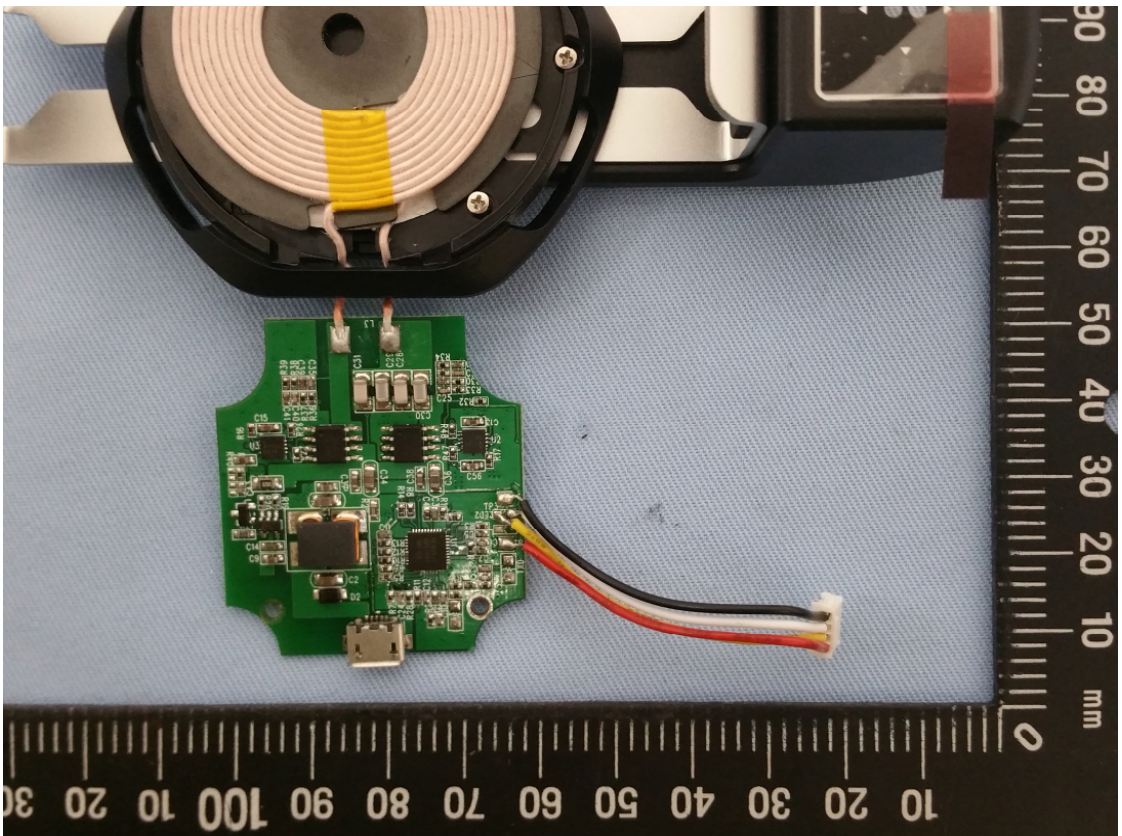

Product: Hand Gesture Controller

Type Identification: Wave1205

Product: Hand Gesture Controller

Type Identification: Wave1205

Product: Hand Gesture Controller
Type Identification: Wave1205