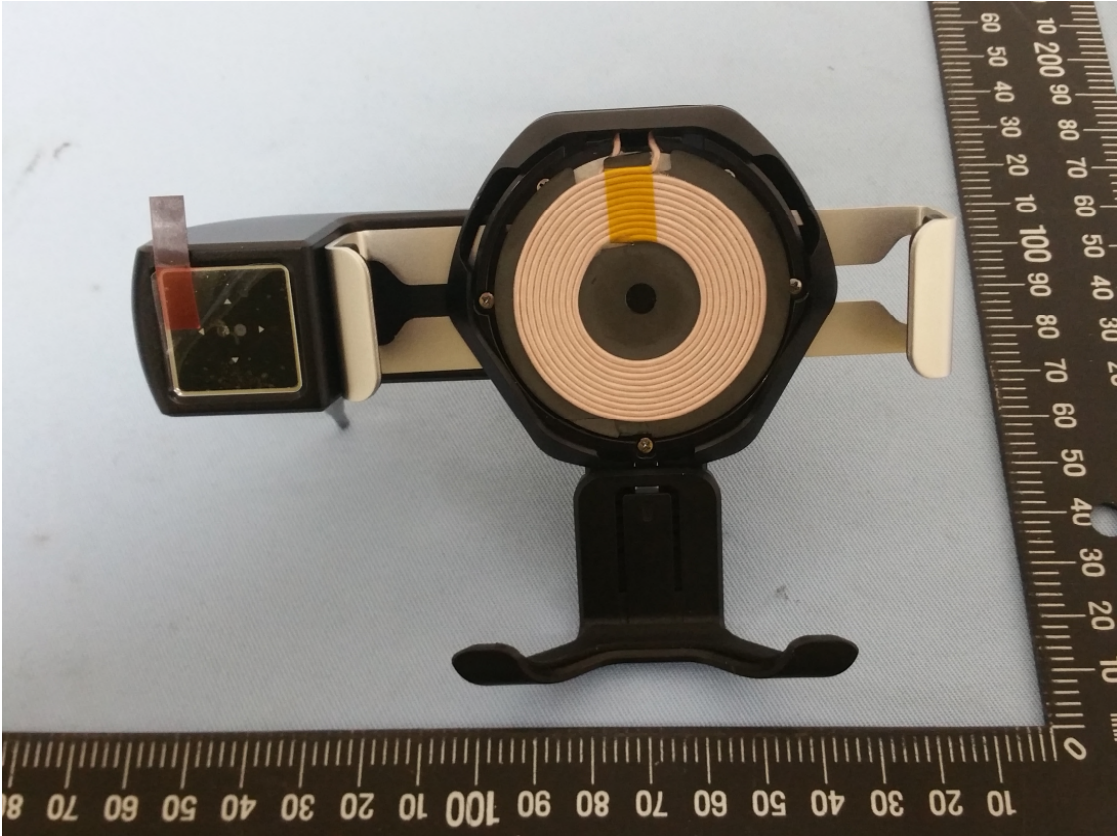

Product: Hand Gesture Controller

Type Identification: Wave1205

Product: Hand Gesture Controller

Type Identification: Wave1205

Product: Hand Gesture Controller
Type Identification: Wave1205