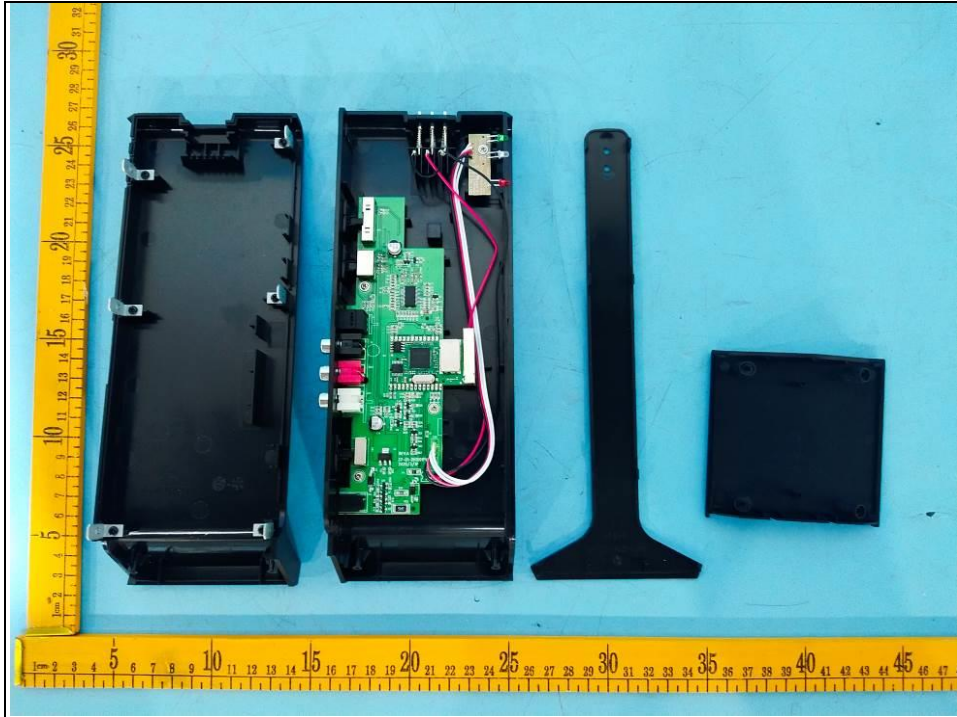

**BUREAU
VERITAS**

Reference No.: 200715N001

TX