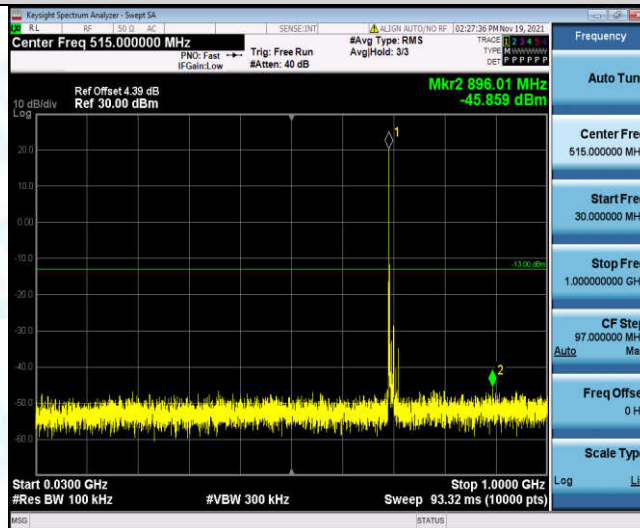

Band12-10MHz-16QAM-23060-1RB#0-Range1:30~1000MHz