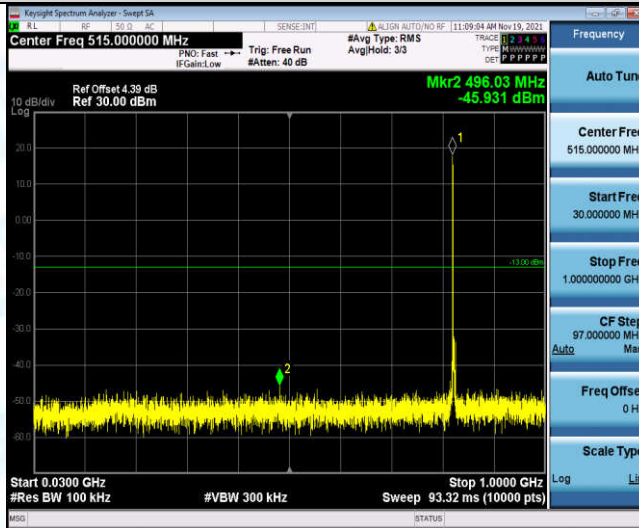

Band5-3MHz-QPSK-20415-1RB#0-Range1:30~1000MHz

Band5-3MHz-QPSK-20415-1RB#0-Range2:1000~10000MHz