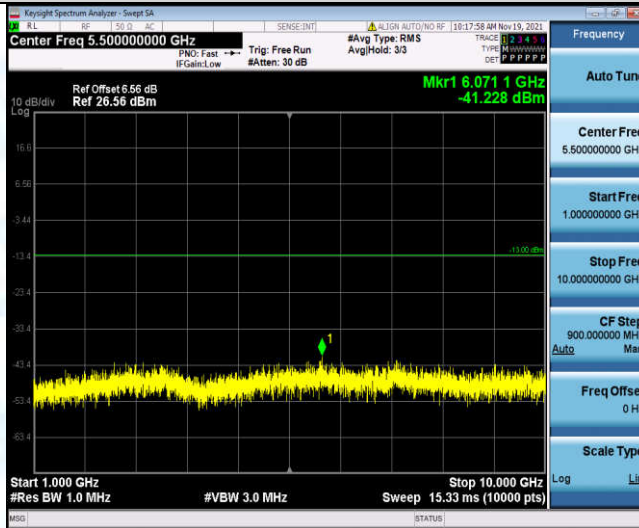

Band5-1.4MHz-16QAM-20407-1RB#0-Range1:30~1000MHz

Band5-1.4MHz-16QAM-20407-1RB#0-Range2:1000~10000MHz

Band5-1.4MHz-16QAM-20525-1RB#0-Range1:30~1000MHz

Band5-1.4MHz-16QAM-20525-1RB#0-Range2:1000~10000MHz

Band5-1.4MHz-16QAM-20643-1RB#0-Range1:30~1000MHz