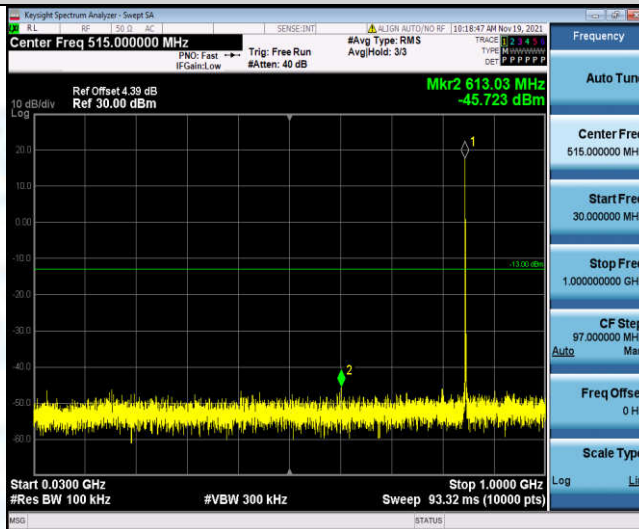

Band5-1.4MHz-16QAM-20407-1RB#0-Range1:30~1000MHz

Band5-1.4MHz-16QAM-20407-1RB#0-Range2:1000~10000MHz

Band5-1.4MHz-16QAM-20525-1RB#0-Range1:30~1000MHz

Band5-1.4MHz-16QAM-20525-1RB#0-Range2:1000~10000MHz

Band5-1.4MHz-16QAM-20643-1RB#0-Range1:30~1000MHz