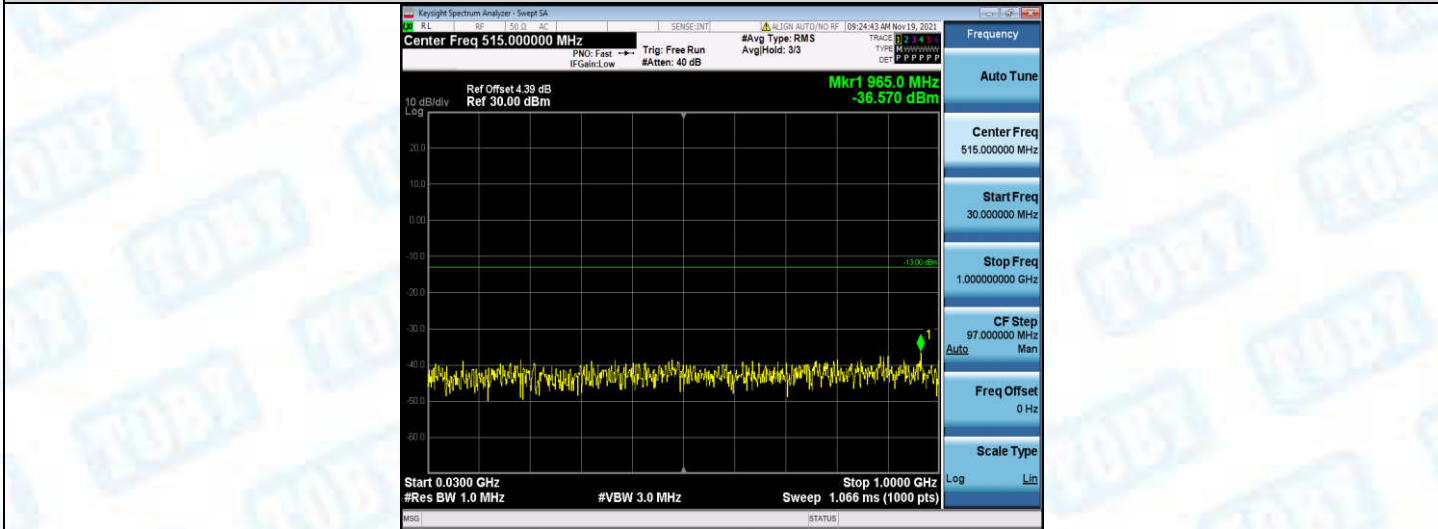

Band4-15MHz-16QAM-20325-1RB#0-Range1:30~1000MHz

Band4-15MHz-16QAM-20325-1RB#0-Range2:1000~2000MHz