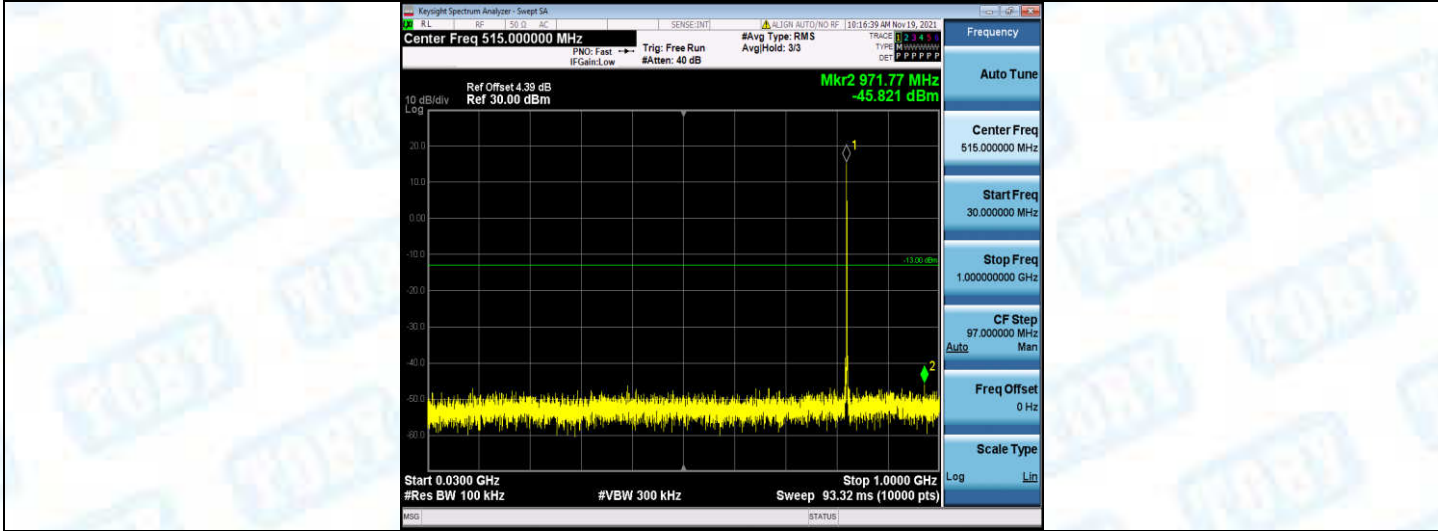

Band5-1.4MHz-16QAM-20407-1RB#0-Range1:30~1000MHz

Band5-1.4MHz-16QAM-20407-1RB#0-Range2:1000~10000MHz