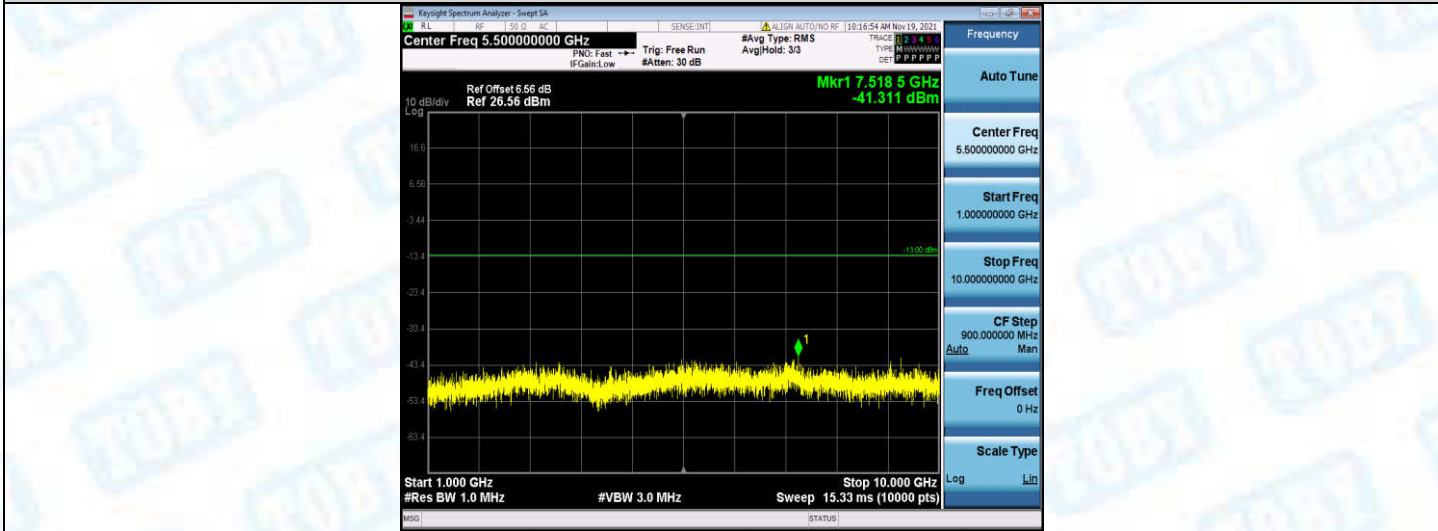

Band5-1.4MHz-16QAM-20407-1RB#0-Range2:1000~10000MHz

Band5-1.4MHz-16QAM-20525-1RB#0-Range1:30~1000MHz