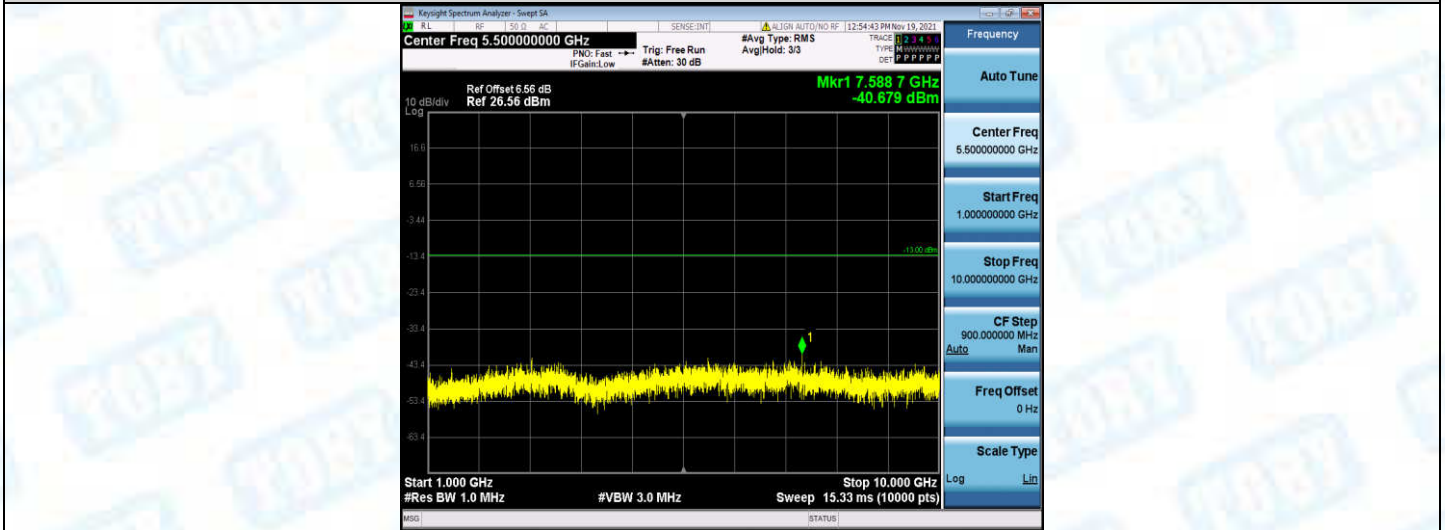

Band12-1.4MHz-16QAM-23095-1RB#0-Range2:1000~10000MHz

Band12-1.4MHz-16QAM-23173-1RB#0-Range1:30~1000MHz