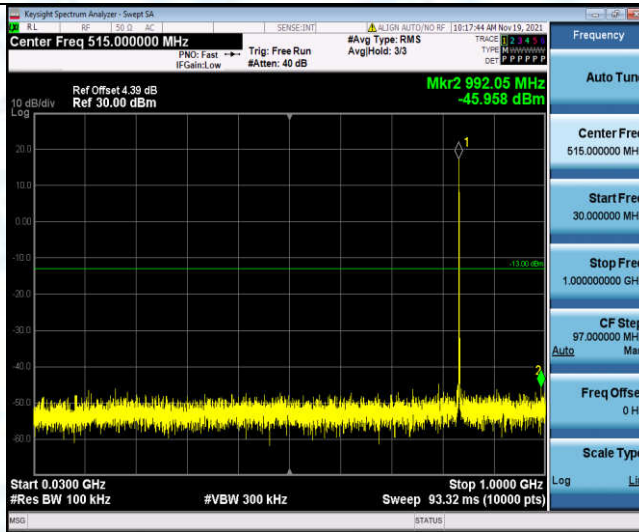

Band5-1.4MHz-16QAM-20525-1RB#0-Range1:30~1000MHz

Band5-1.4MHz-16QAM-20525-1RB#0-Range2:1000~10000MHz