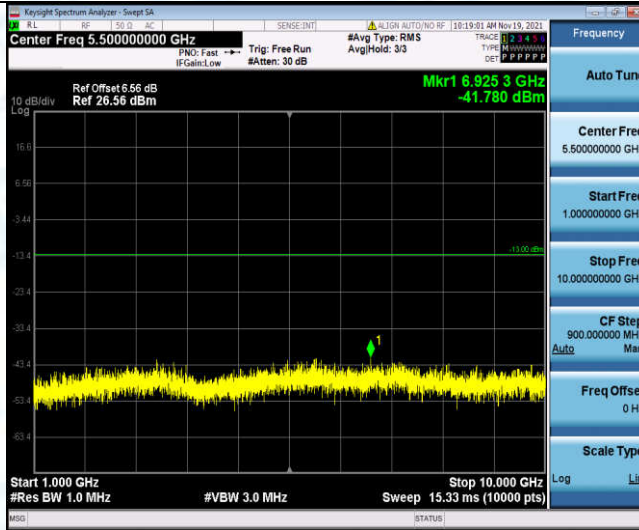

Band5-1.4MHz-16QAM-20643-1RB#0-Range2:1000~10000MHz

Band5-3MHz-QPSK-20415-1RB#0-Range1:30~1000MHz