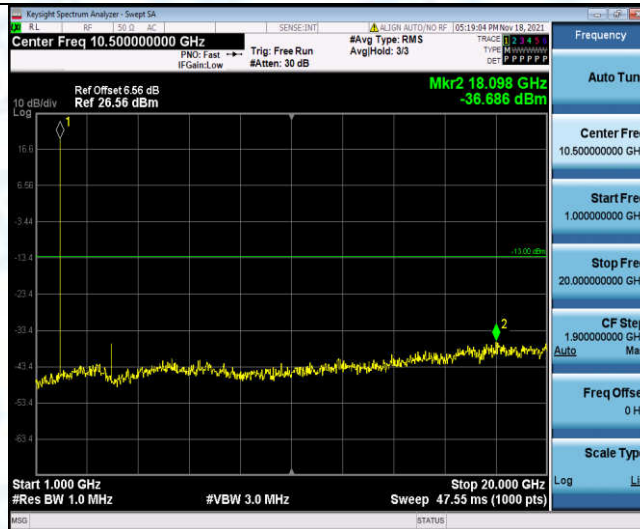

Band2-1.4MHz-16QAM-18607-1RB#0-Range1:30~1000MHz