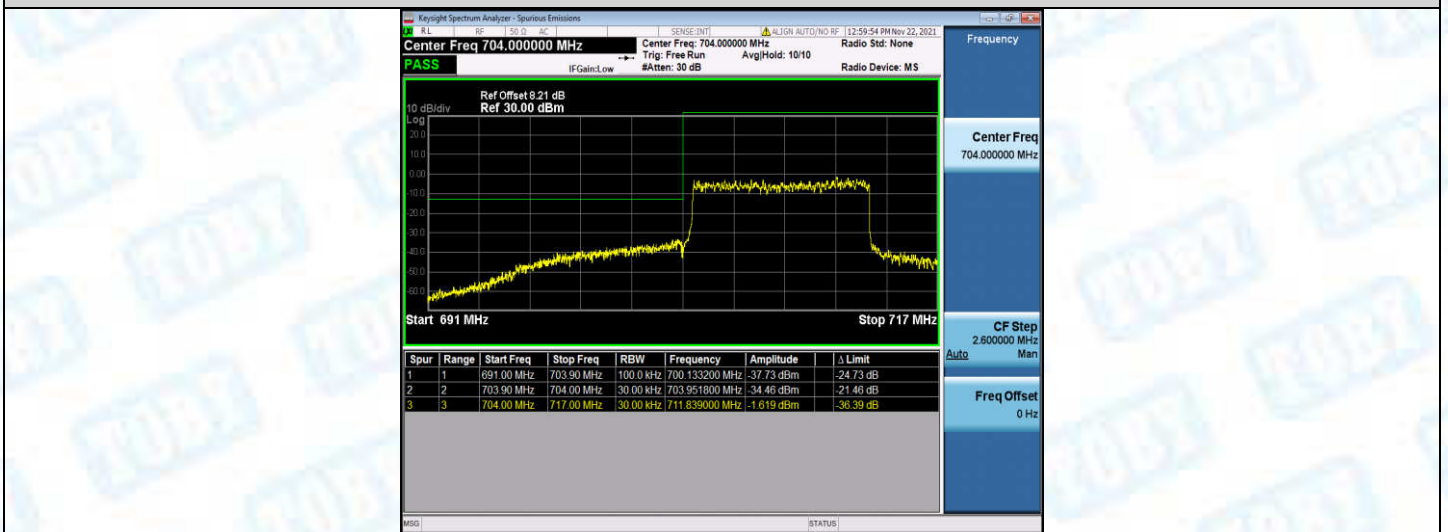

Band17-10MHz-QPSK-23800-1RB#49

Band17-10MHz-QPSK-23800-50RB#0

Band17-10MHz-16QAM-23780-1RB#0

Band17-10MHz-16QAM-23780-1RB#49

Band17-10MHz-16QAM-23780-50RB#0

Band17-10MHz-16QAM-23800-1RB#0

Band17-10MHz-16QAM-23800-1RB#49