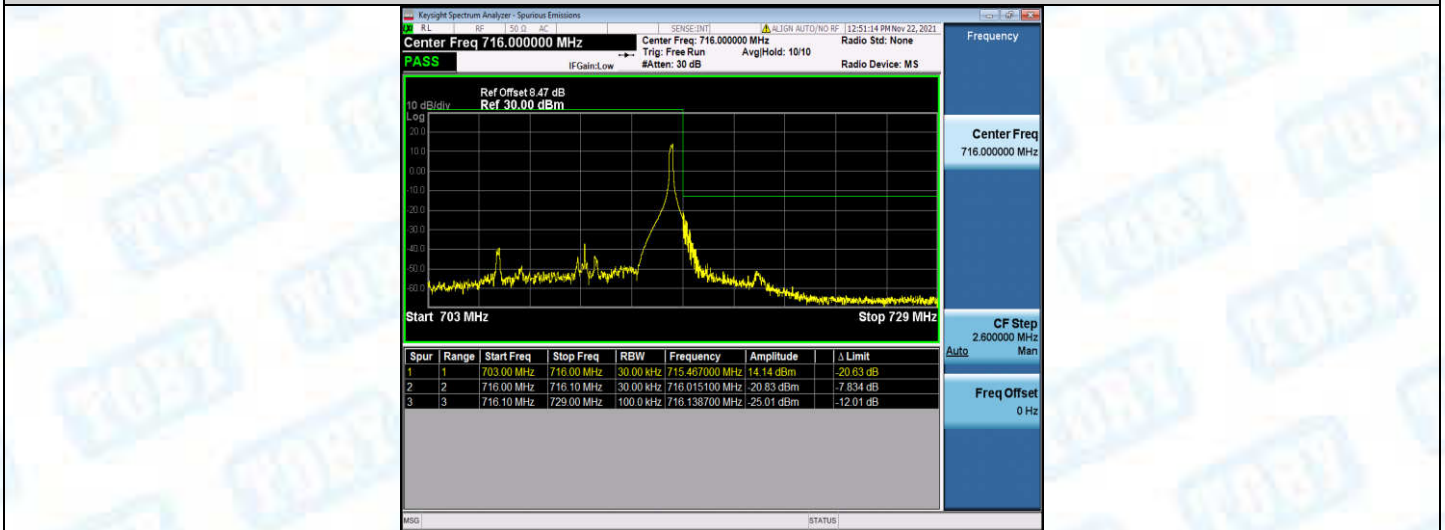

Band12-10MHz-16QAM-23060-1RB#49

Band12-10MHz-16QAM-23060-50RB#0

Band12-10MHz-16QAM-23130-1RB#0

Band12-10MHz-16QAM-23130-1RB#49

Band12-10MHz-16QAM-23130-50RB#0

Band17-5MHz-QPSK-23755-1RB#0

Band17-5MHz-QPSK-23755-1RB#24