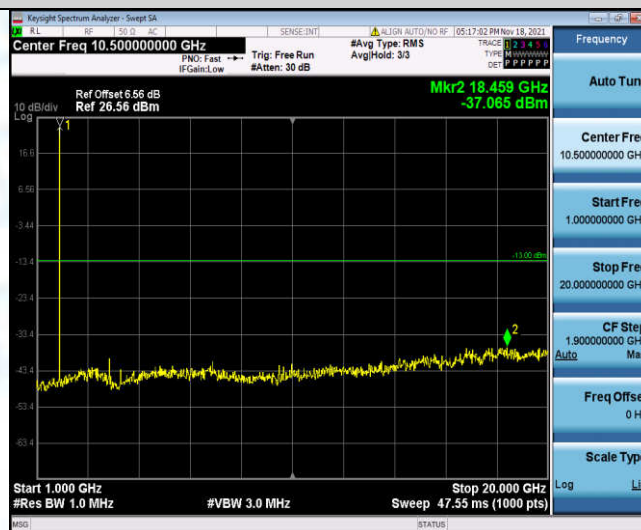

Band2-1.4MHz-QPSK-18607-1RB#0-Range2:1000~20000MHz