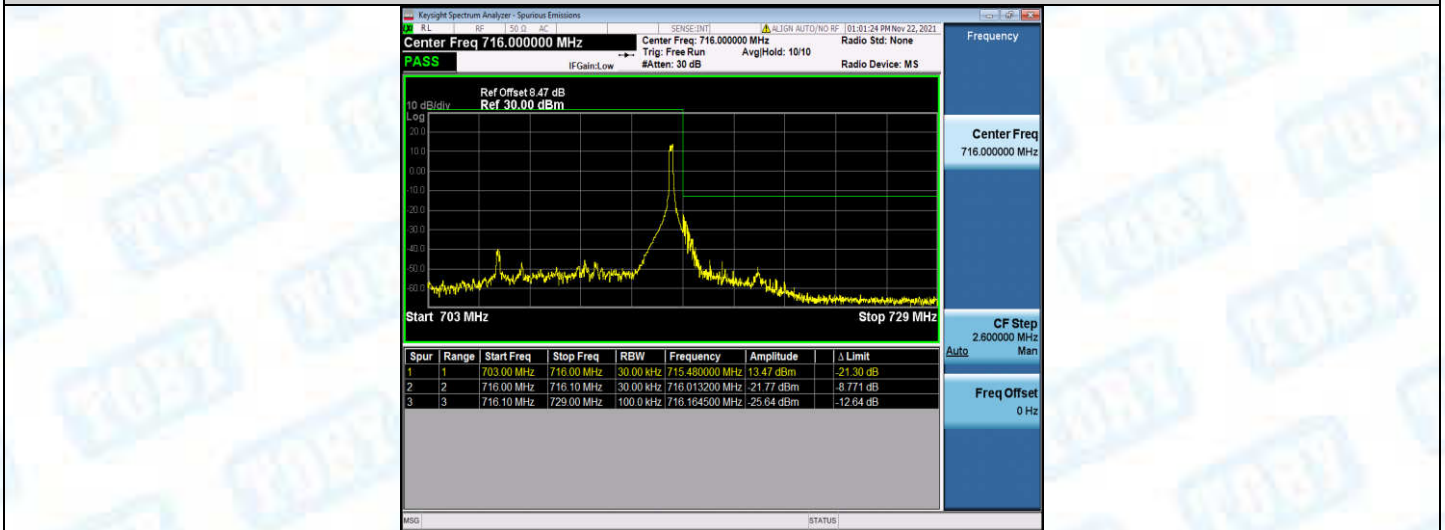

Band17-10MHz-QPSK-23800-1RB#49

Band17-10MHz-QPSK-23800-50RB#0

Band17-10MHz-16QAM-23780-1RB#0

Band17-10MHz-16QAM-23780-1RB#49

Band17-10MHz-16QAM-23780-50RB#0

Band17-10MHz-16QAM-23800-1RB#0

Band17-10MHz-16QAM-23800-1RB#49