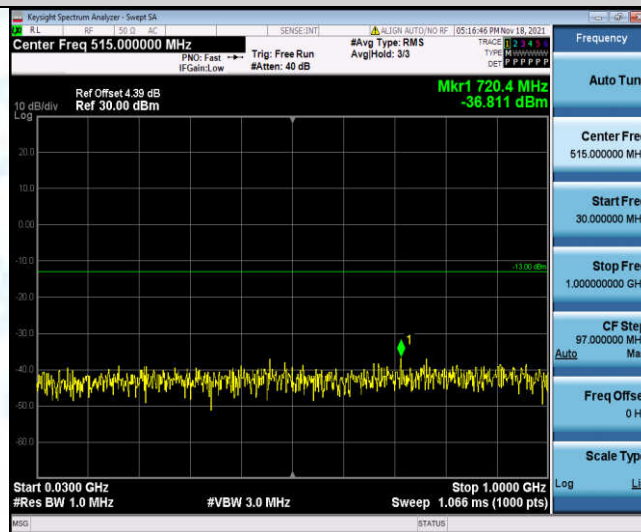

Band17	10MHz	QPSK	23780	1RB#0	Range2:1000~10000MHz	-41.89	PASS
Band17	10MHz	QPSK	23790	1RB#0	Range1:30~1000MHz	-46.57	PASS
Band17	10MHz	QPSK	23790	1RB#0	Range2:1000~10000MHz	-40.83	PASS
Band17	10MHz	QPSK	23800	1RB#0	Range1:30~1000MHz	-46.63	PASS
Band17	10MHz	QPSK	23800	1RB#0	Range2:1000~10000MHz	-41.23	PASS
Band17	10MHz	16QAM	23780	1RB#0	Range1:30~1000MHz	-46.72	PASS
Band17	10MHz	16QAM	23780	1RB#0	Range2:1000~10000MHz	-41.26	PASS
Band17	10MHz	16QAM	23790	1RB#0	Range1:30~1000MHz	-46.29	PASS
Band17	10MHz	16QAM	23790	1RB#0	Range2:1000~10000MHz	-41.11	PASS
Band17	10MHz	16QAM	23800	1RB#0	Range1:30~1000MHz	-46.31	PASS
Band17	10MHz	16QAM	23800	1RB#0	Range2:1000~10000MHz	-41.26	PASS

Test Graphs

Band2-1.4MHz-QPSK-18607-1RB#0-Range1:30~1000MHz