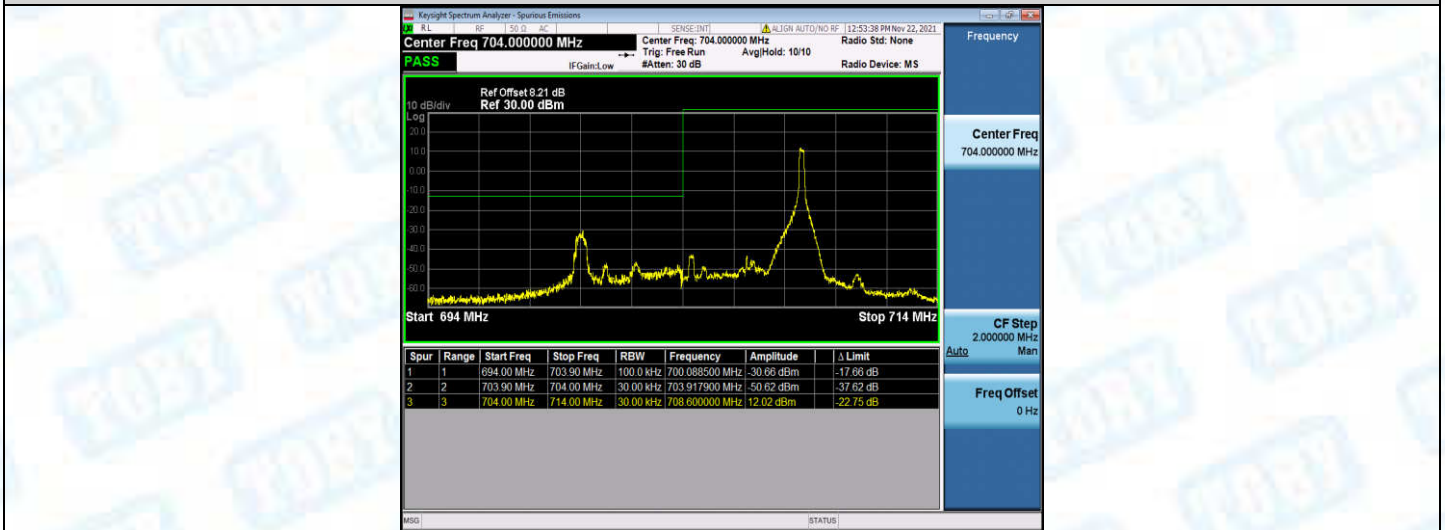

Band12-10MHz-16QAM-23060-1RB#49

Band12-10MHz-16QAM-23060-50RB#0

Band12-10MHz-16QAM-23130-1RB#0

Band12-10MHz-16QAM-23130-1RB#49

Band12-10MHz-16QAM-23130-50RB#0

Band17-5MHz-QPSK-23755-1RB#0

Band17-5MHz-QPSK-23755-1RB#24