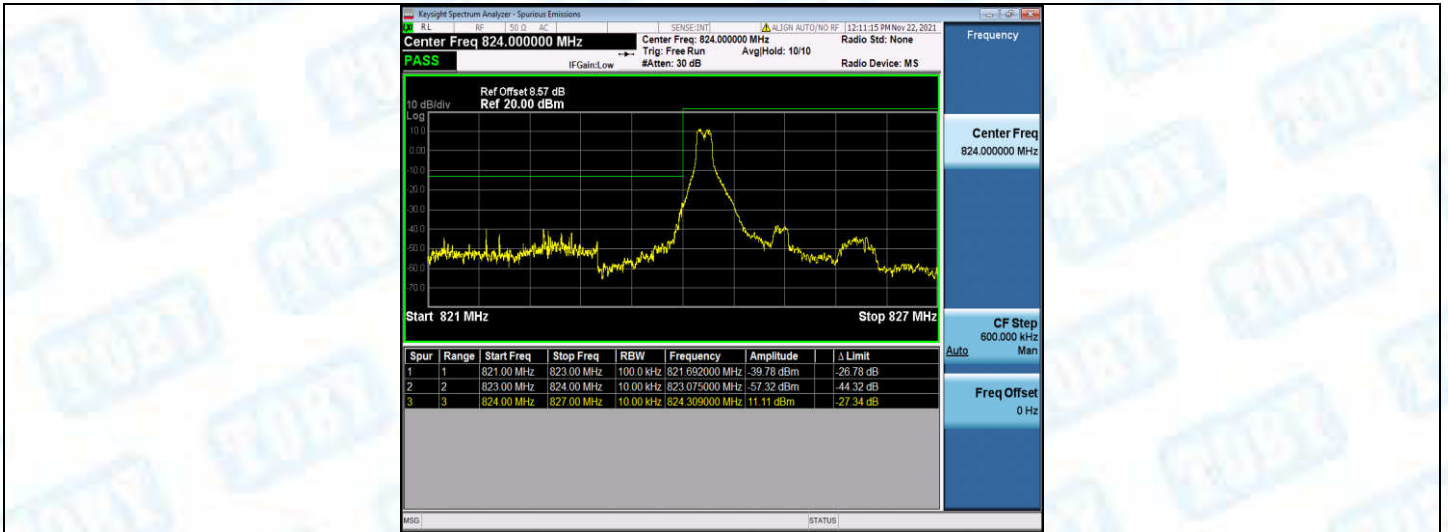

Band4-20MHz-16QAM-20050-100RB#0

Band4-20MHz-16QAM-20300-1RB#0

Band4-20MHz-16QAM-20300-1RB#99

Band4-20MHz-16QAM-20300-100RB#0

Band5-1.4MHz-QPSK-20407-1RB#0

Band5-1.4MHz-QPSK-20407-1RB#5

Band5-1.4MHz-QPSK-20407-6RB#0