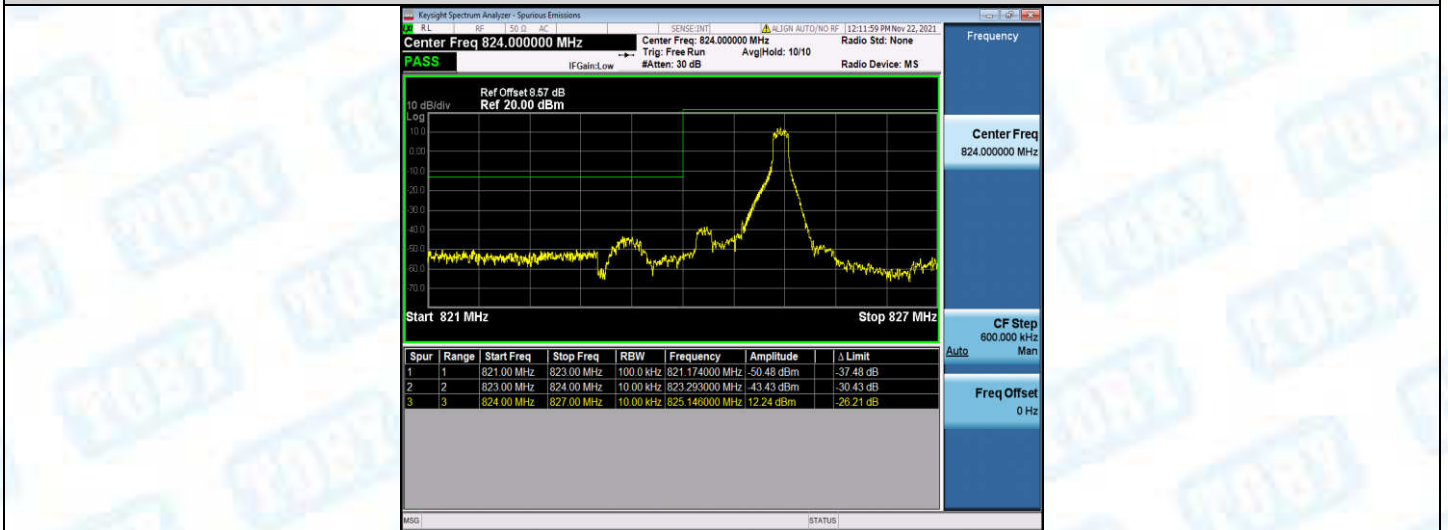

Band4-20MHz-16QAM-20050-100RB#0

Band4-20MHz-16QAM-20300-1RB#0

Band4-20MHz-16QAM-20300-1RB#99

Band4-20MHz-16QAM-20300-100RB#0

Band5-1.4MHz-QPSK-20407-1RB#0

Band5-1.4MHz-QPSK-20407-1RB#5

Band5-1.4MHz-QPSK-20407-6RB#0