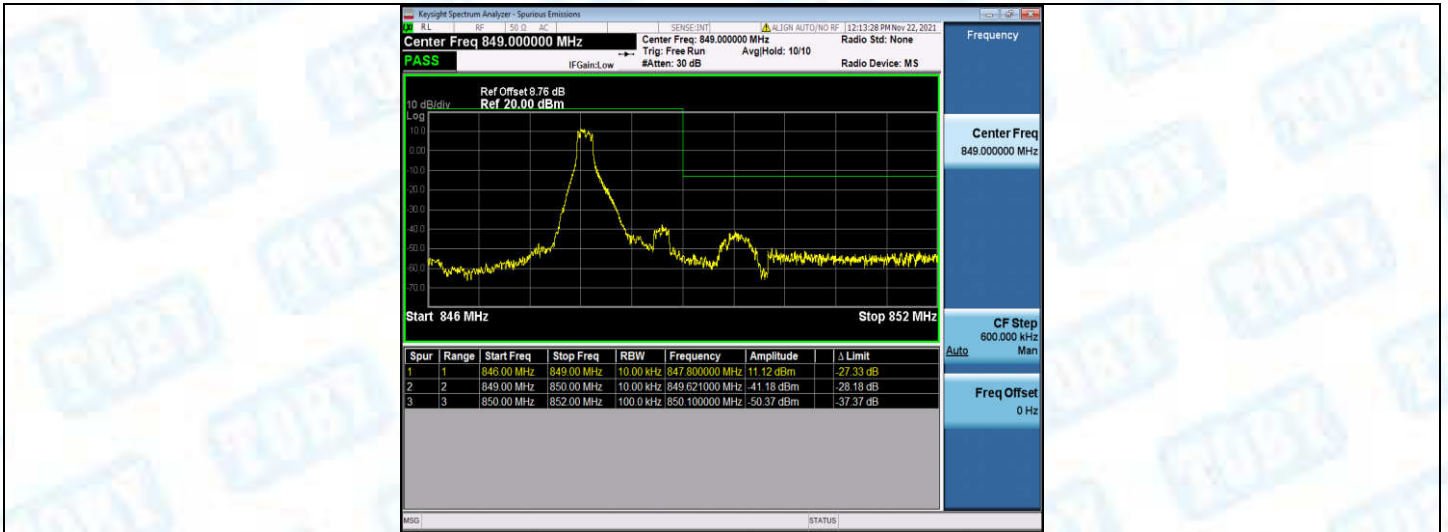

Band5-1.4MHz-QPSK-20643-1RB#0

Band5-1.4MHz-QPSK-20643-1RB#5