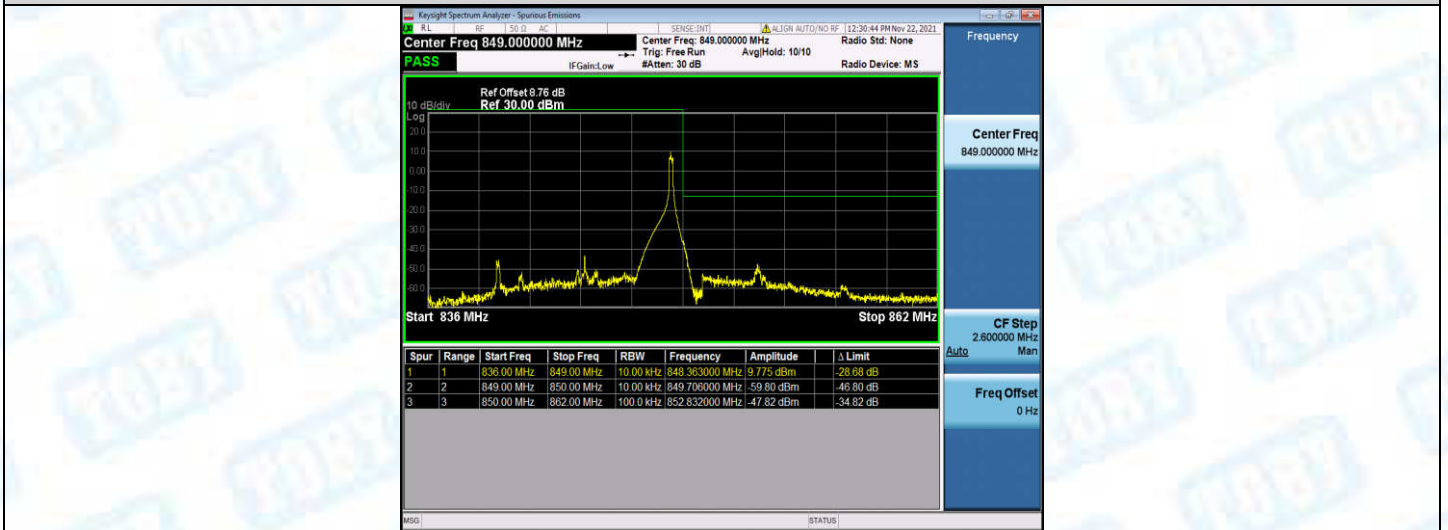

Band5-10MHz-QPSK-20600-50RB#0

Band5-10MHz-16QAM-20450-1RB#0

Band5-10MHz-16QAM-20450-1RB#49

Band5-10MHz-16QAM-20450-50RB#0

Band5-10MHz-16QAM-20600-1RB#0

Band5-10MHz-16QAM-20600-1RB#49

Band5-10MHz-16QAM-20600-50RB#0