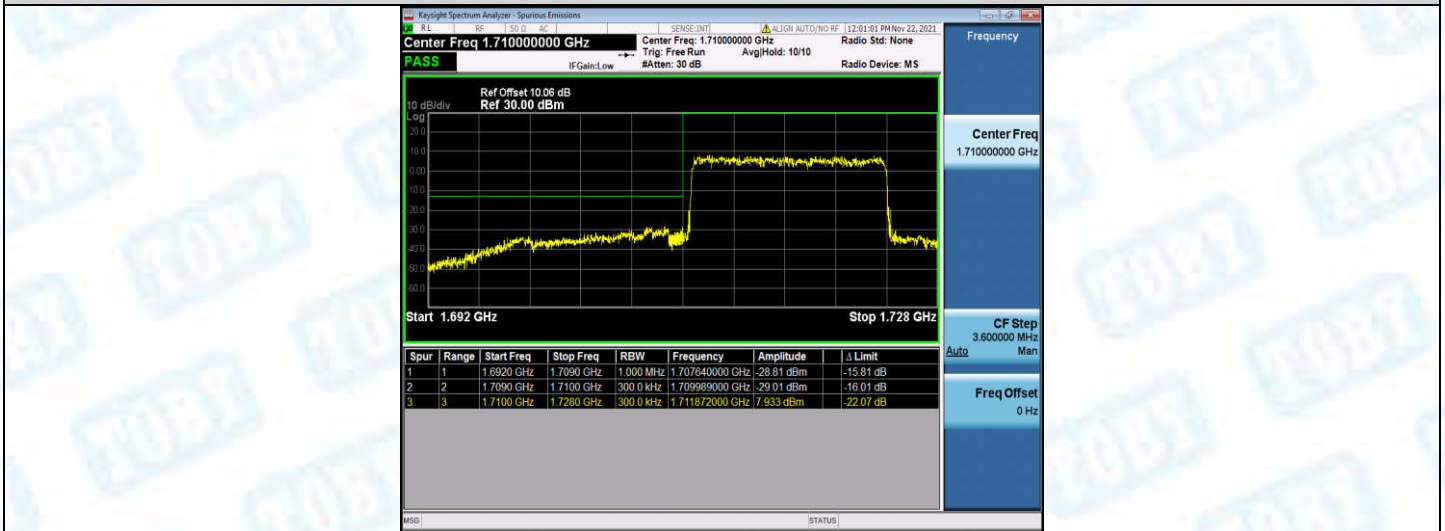

Band4-10MHz-16QAM-20350-1RB#0

Band4-10MHz-16QAM-20350-1RB#49

Band4-10MHz-16QAM-20350-50RB#0

Band4-15MHz-QPSK-20025-1RB#0

Band4-15MHz-QPSK-20025-1RB#74

Band4-15MHz-QPSK-20025-75RB#0

Band4-15MHz-QPSK-20325-1RB#0