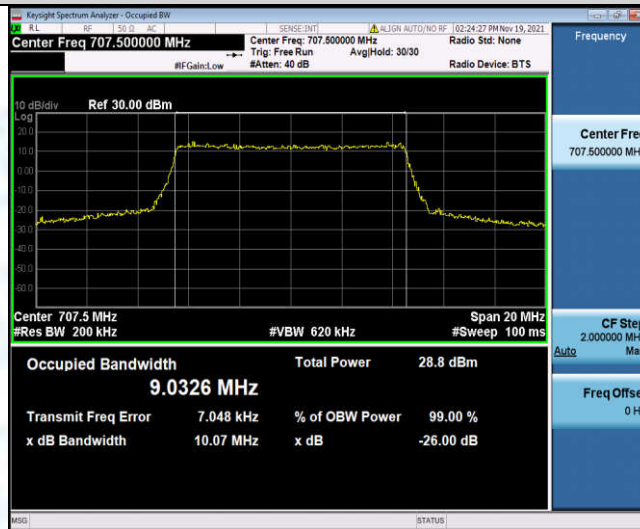

Band12-10MHz-16QAM-23095-50RB#0