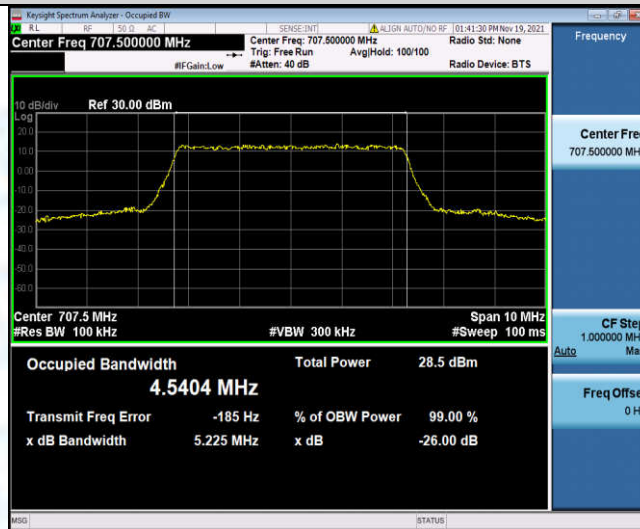

Band12-5MHz-QPSK-23095-25RB#0

Band12-5MHz-QPSK-23155-25RB#0

Band12-5MHz-16QAM-23035-25RB#0

Band12-5MHz-16QAM-23095-25RB#0

Band12-5MHz-16QAM-23155-25RB#0

Band12-10MHz-QPSK-23060-50RB#0

Band12-10MHz-QPSK-23095-50RB#0