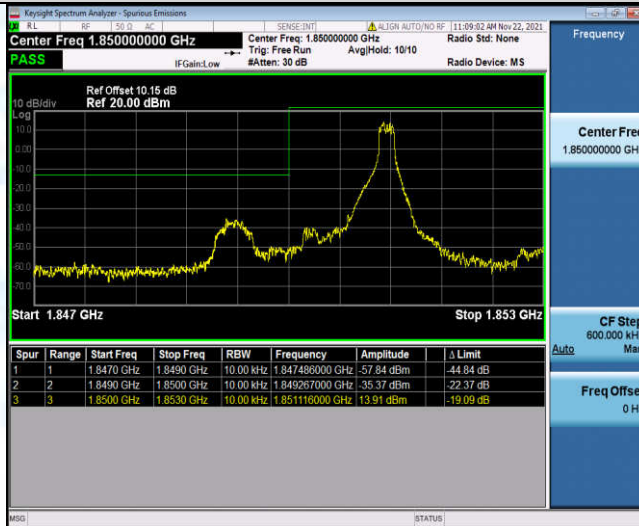

Band2-1.4MHz-QPSK-18607-1RB#5