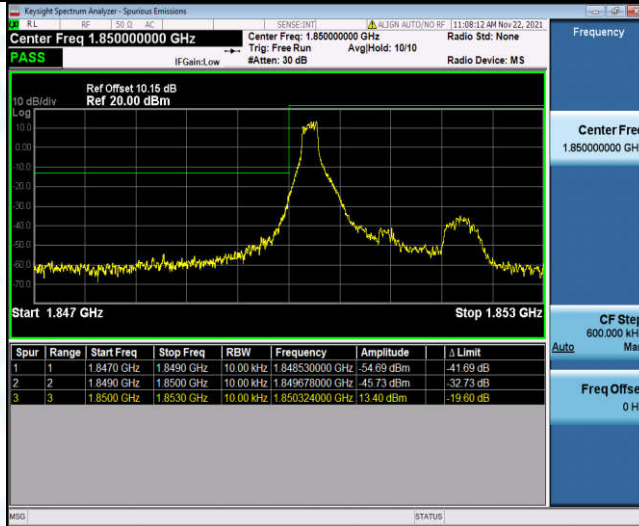

Test Graphs

Band2-1.4MHz-QPSK-18607-1RB#0