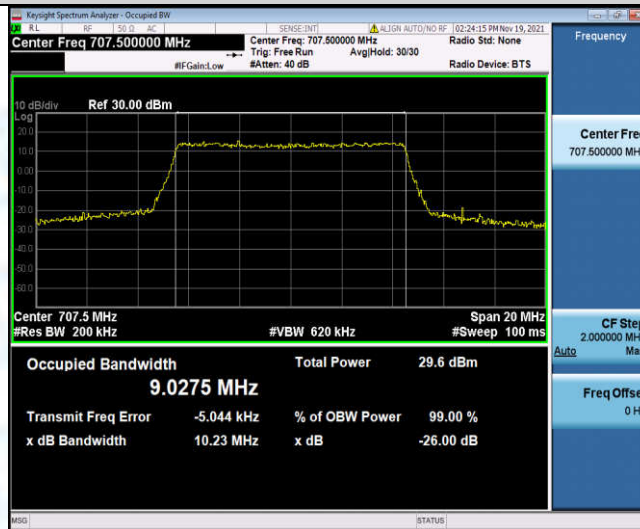

Band12-5MHz-QPSK-23095-25RB#0

Band12-5MHz-QPSK-23155-25RB#0

Band12-5MHz-16QAM-23035-25RB#0

Band12-5MHz-16QAM-23095-25RB#0

Band12-5MHz-16QAM-23155-25RB#0

Band12-10MHz-QPSK-23060-50RB#0

Band12-10MHz-QPSK-23095-50RB#0