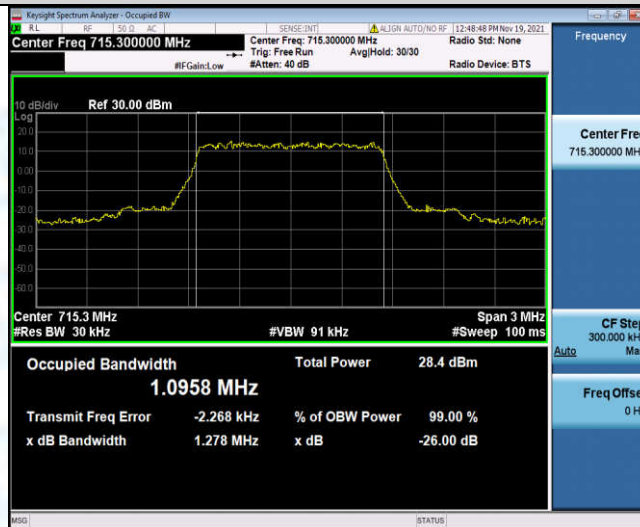

Band12-1.4MHz-QPSK-23173-6RB#0

Band12-1.4MHz-16QAM-23173-6RB#0