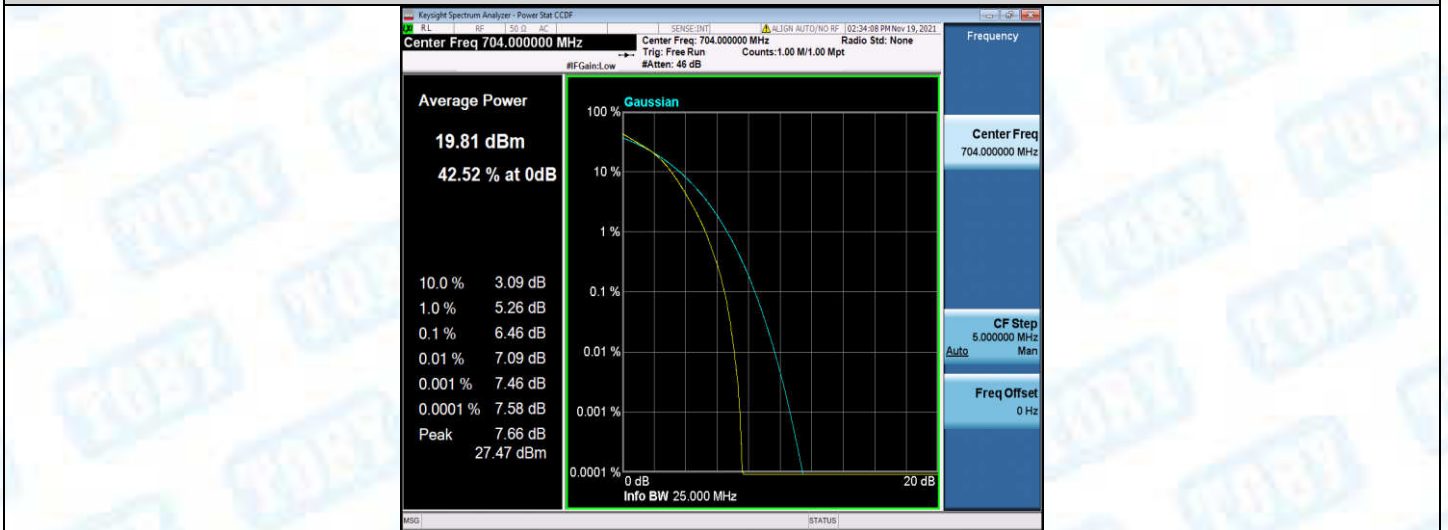

Band12-10MHz-QPSK-23095-50RB#0

Band12-10MHz-QPSK-23130-1RB#0

Band12-10MHz-QPSK-23130-50RB#0

Band12-10MHz-16QAM-23060-1RB#0

Band12-10MHz-16QAM-23060-50RB#0

Band12-10MHz-16QAM-23095-1RB#0

Band12-10MHz-16QAM-23095-50RB#0