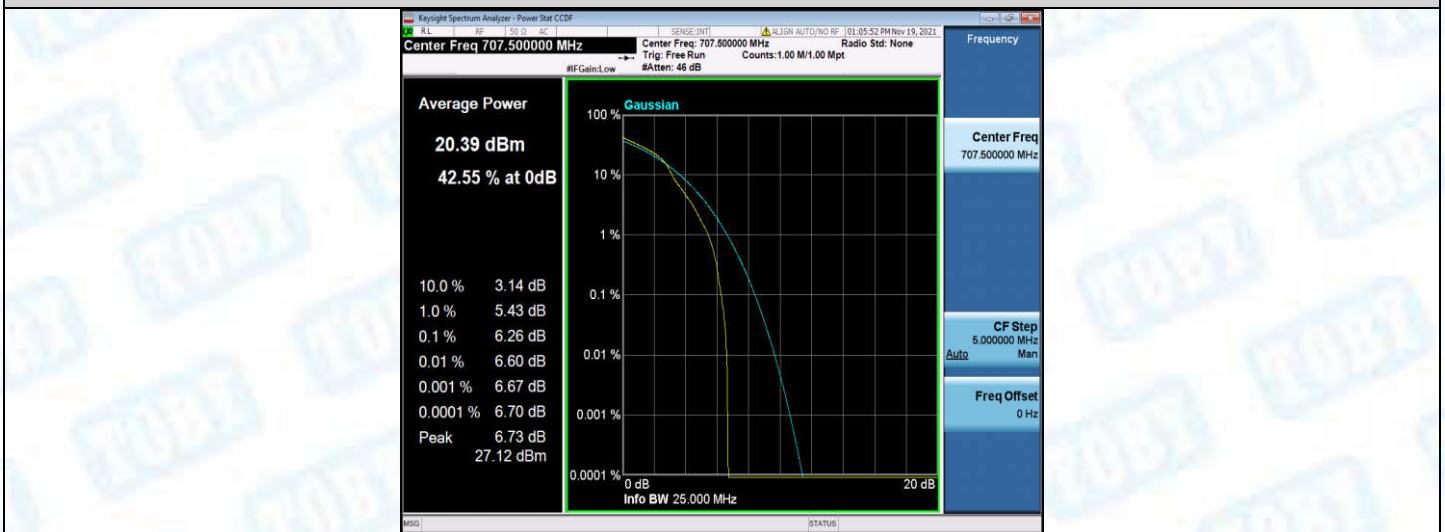

Band12-1.4MHz-QPSK-23173-1RB#0

Band12-1.4MHz-QPSK-23173-6RB#0

Band12-1.4MHz-16QAM-23017-1RB#0

Band12-1.4MHz-16QAM-23017-6RB#0

Band12-1.4MHz-16QAM-23095-1RB#0

Band12-1.4MHz-16QAM-23095-6RB#0

Band12-1.4MHz-16QAM-23173-1RB#0