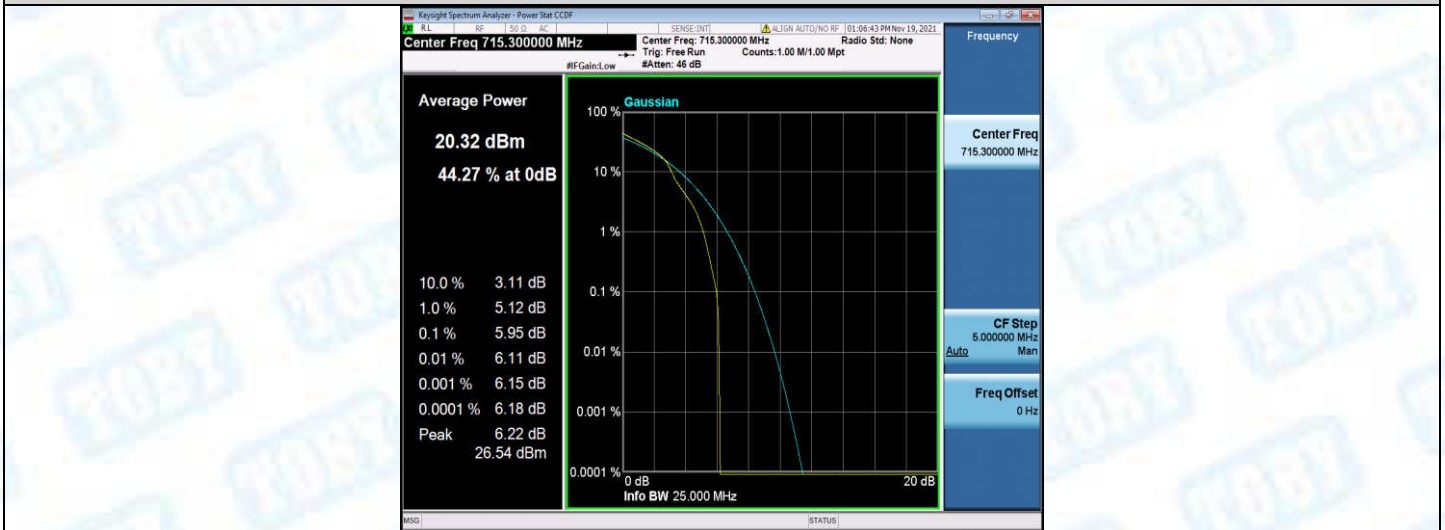

Band12-1.4MHz-QPSK-23173-1RB#0

Band12-1.4MHz-QPSK-23173-6RB#0

Band12-1.4MHz-16QAM-23017-1RB#0

Band12-1.4MHz-16QAM-23017-6RB#0

Band12-1.4MHz-16QAM-23095-1RB#0

Band12-1.4MHz-16QAM-23095-6RB#0

Band12-1.4MHz-16QAM-23173-1RB#0