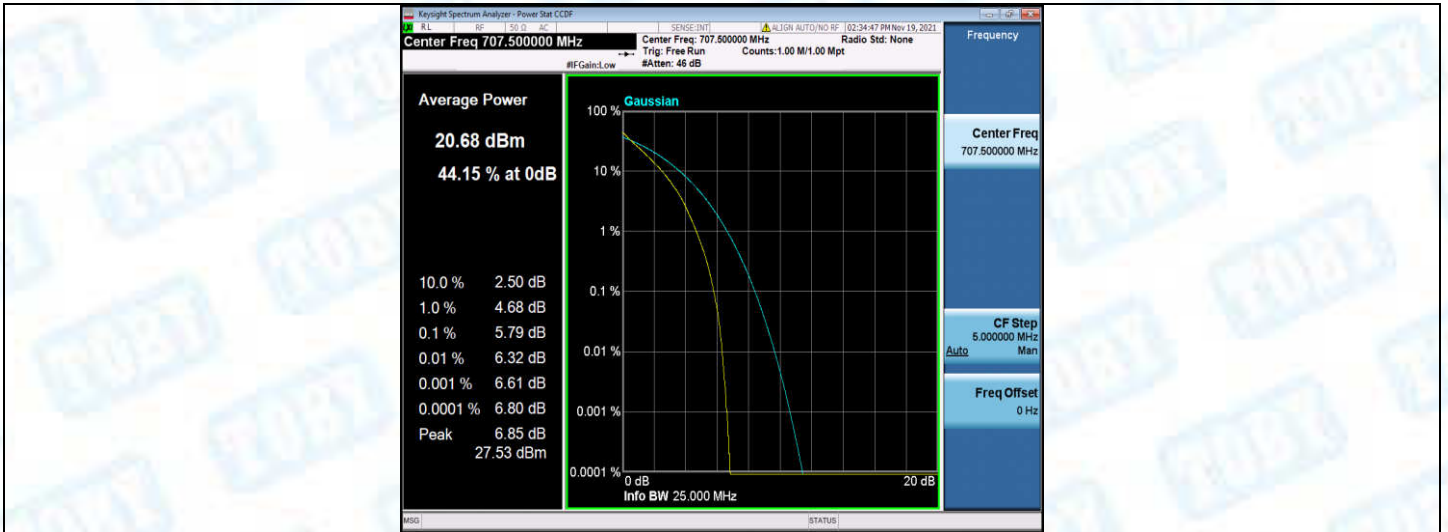

Band12-10MHz-QPSK-23095-50RB#0