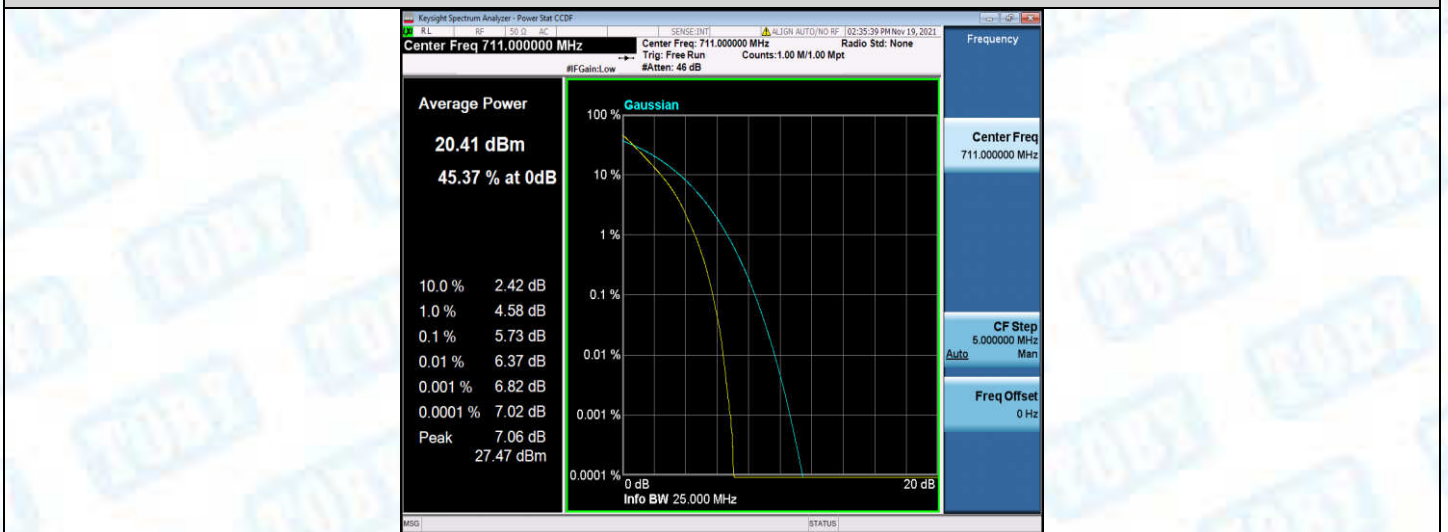

Band12-10MHz-QPSK-23130-50RB#0