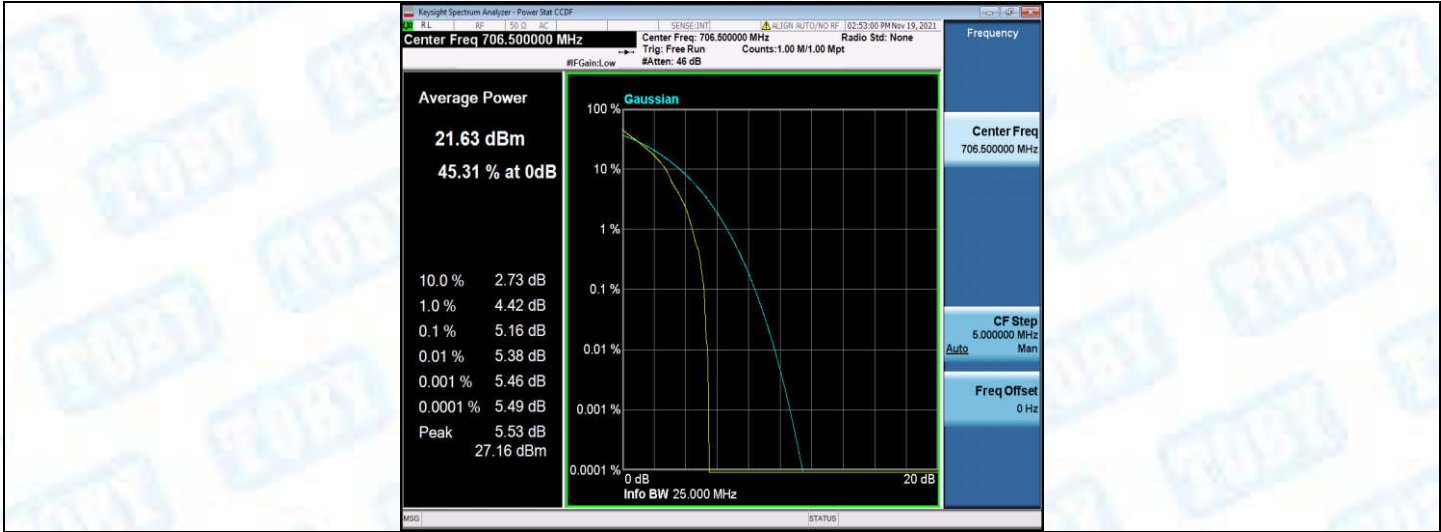

Band17-5MHz-QPSK-23755-1RB#0