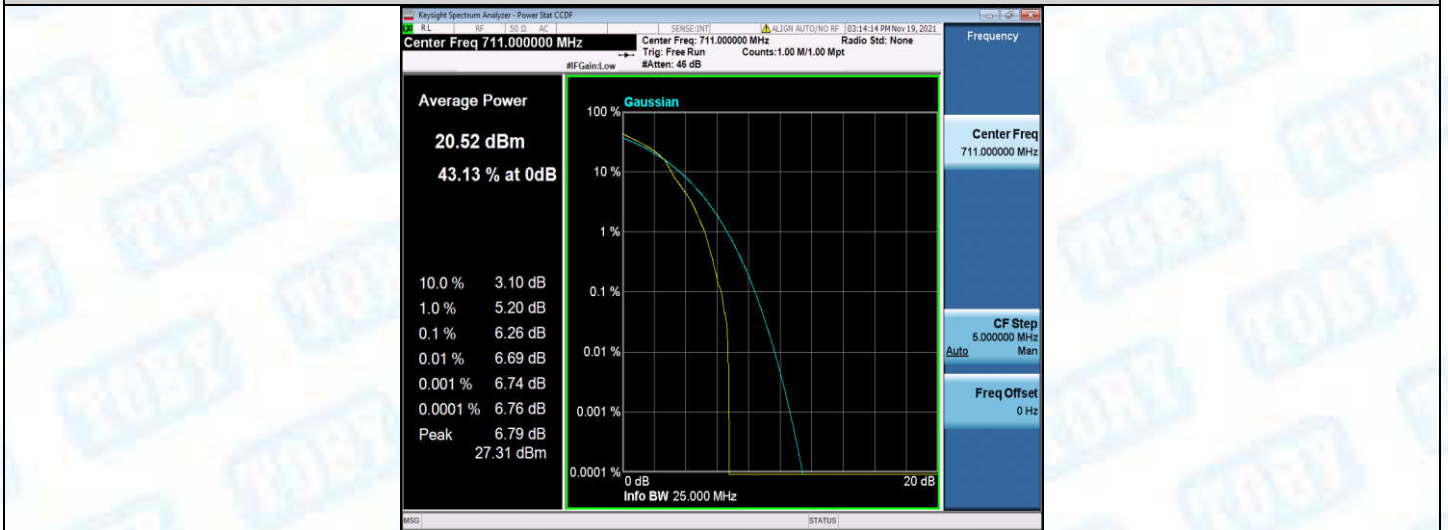

Band17-10MHz-16QAM-23780-50RB#0

Band17-10MHz-16QAM-23790-1RB#0

Band17-10MHz-16QAM-23790-50RB#0

Band17-10MHz-16QAM-23800-1RB#0

Band17-10MHz-16QAM-23800-50RB#0

Appendix C: 26dB Bandwidth and Occupied Bandwidth