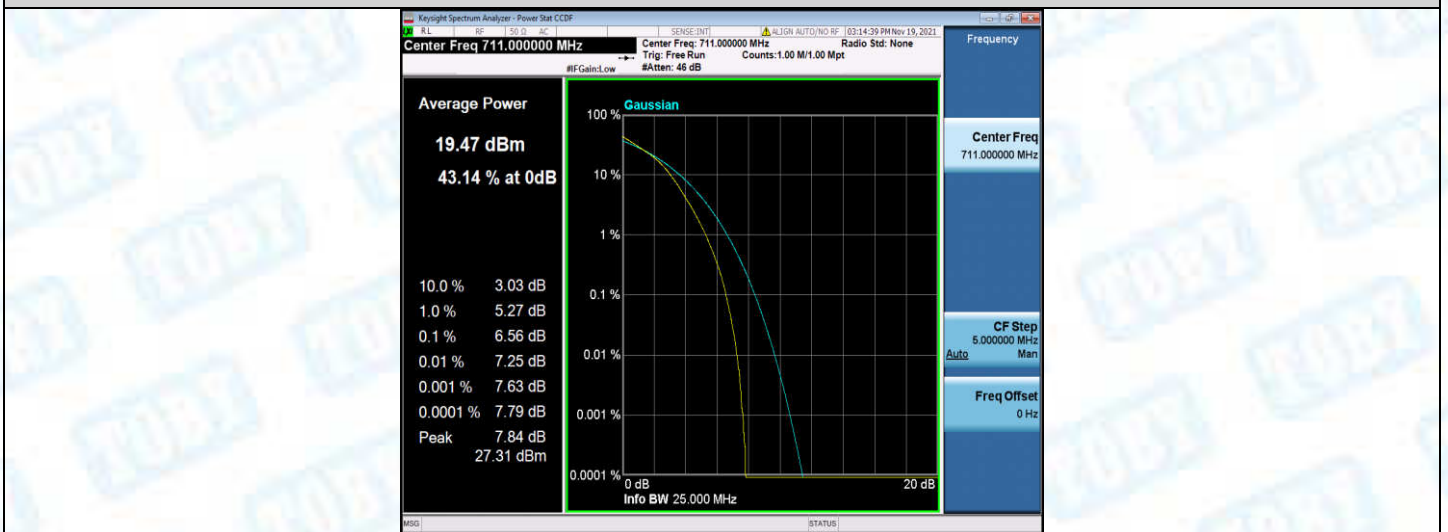

Band17-10MHz-16QAM-23780-50RB#0

Band17-10MHz-16QAM-23790-1RB#0

Band17-10MHz-16QAM-23790-50RB#0

Band17-10MHz-16QAM-23800-1RB#0

Band17-10MHz-16QAM-23800-50RB#0

Appendix C: 26dB Bandwidth and Occupied Bandwidth