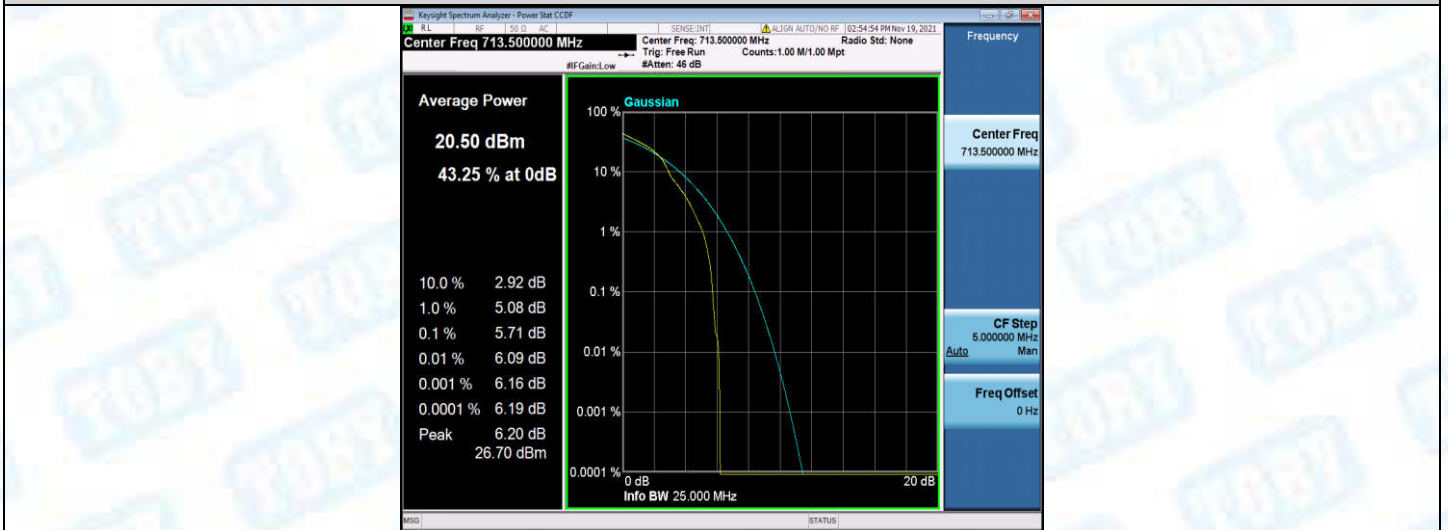

Band17-5MHz-QPSK-23825-25RB#0

Band17-5MHz-16QAM-23755-1RB#0

Band17-5MHz-16QAM-23755-25RB#0

Band17-5MHz-16QAM-23790-1RB#0

Band17-5MHz-16QAM-23790-25RB#0

Band17-5MHz-16QAM-23825-1RB#0

Band17-5MHz-16QAM-23825-25RB#0