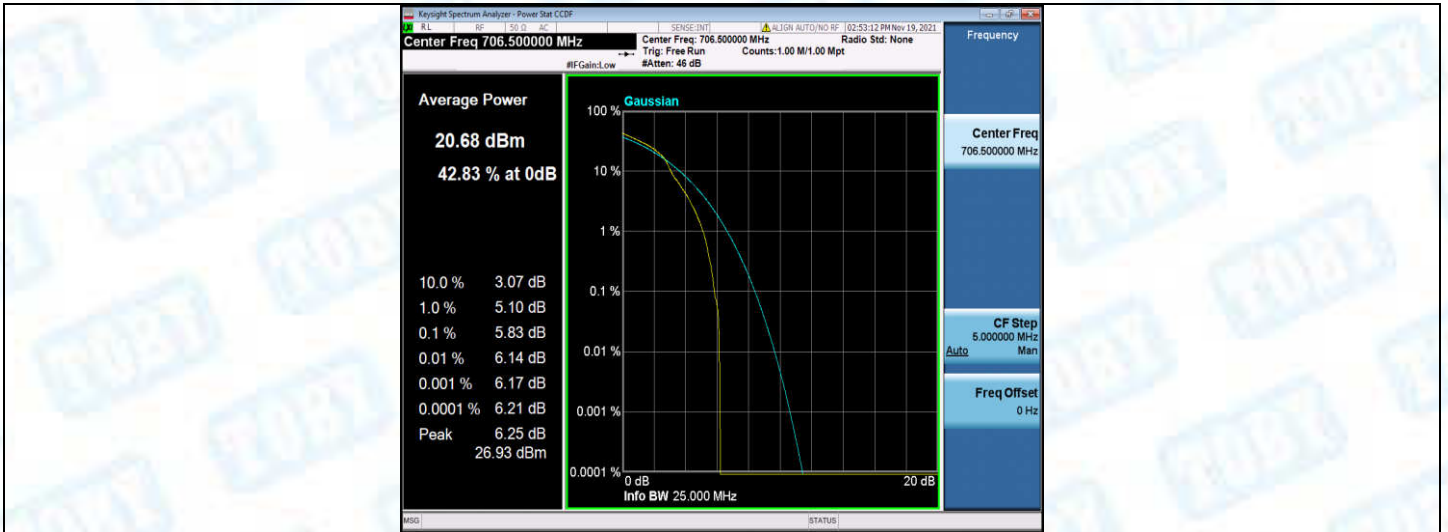

Band17-5MHz-16QAM-23755-1RB#0