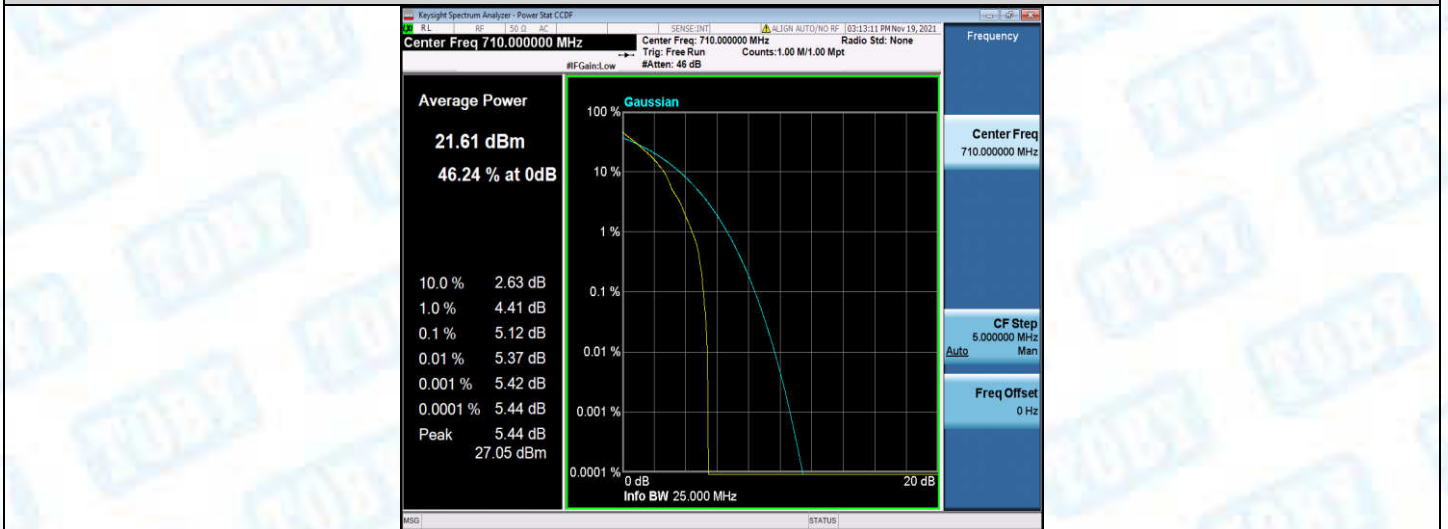

Band17-10MHz-QPSK-23790-1RB#0