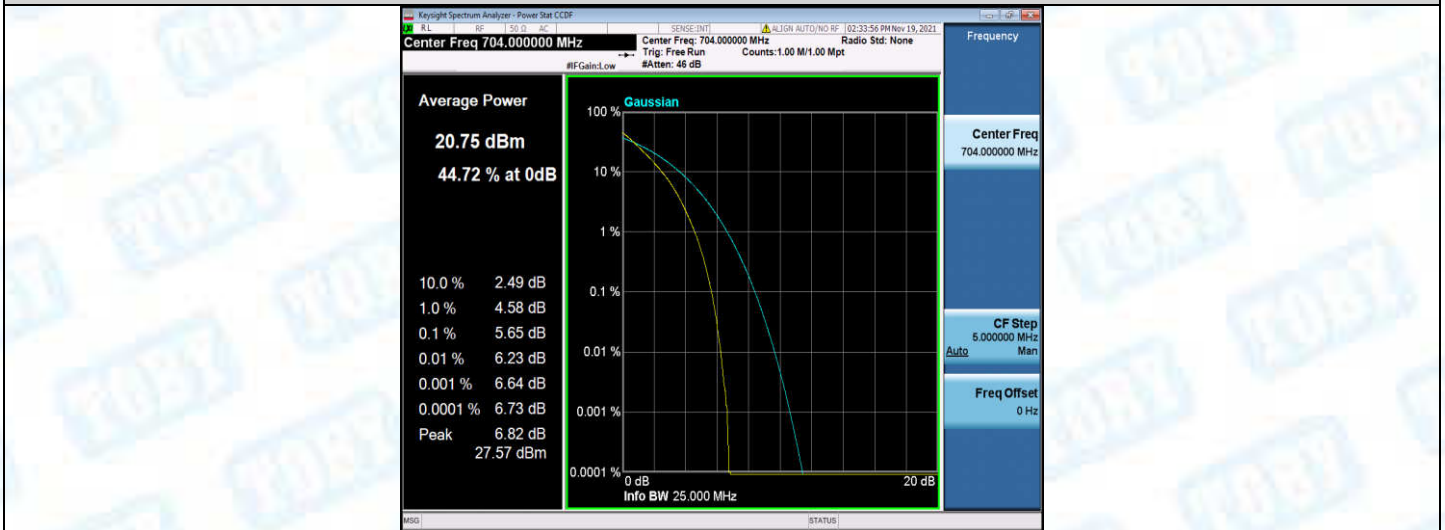

Band12-5MHz-16QAM-23095-1RB#0

Band12-5MHz-16QAM-23095-25RB#0

Band12-5MHz-16QAM-23155-1RB#0

Band12-5MHz-16QAM-23155-25RB#0

Band12-10MHz-QPSK-23060-1RB#0

Band12-10MHz-QPSK-23060-50RB#0

Band12-10MHz-QPSK-23095-1RB#0