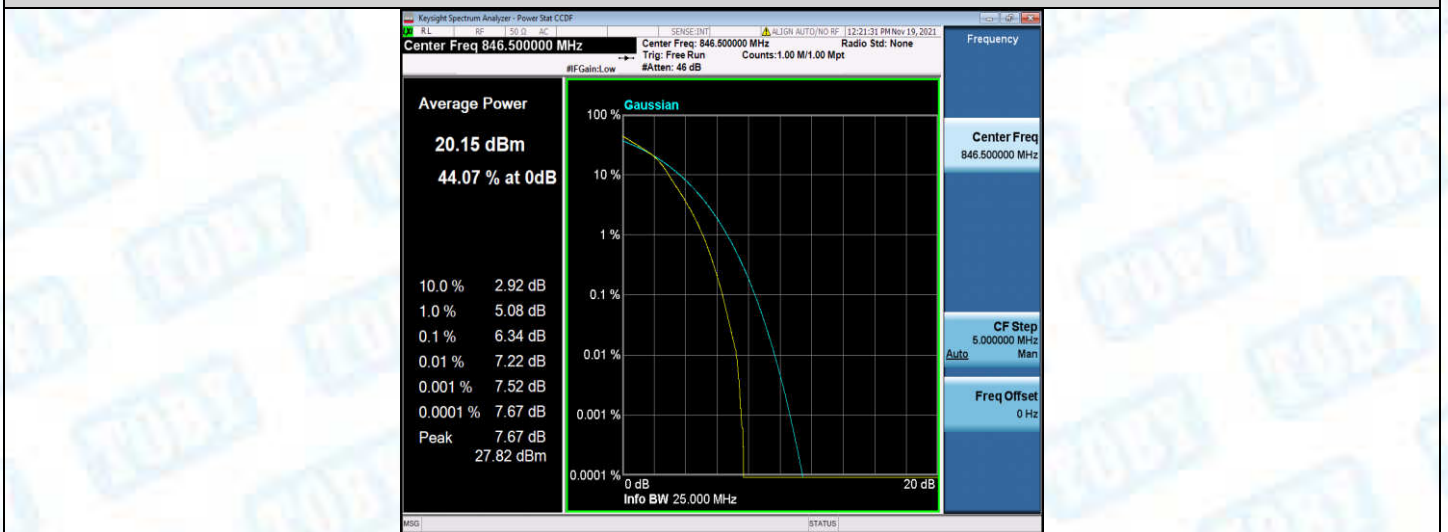

Band5-5MHz-16QAM-20425-25RB#0

Band5-5MHz-16QAM-20525-1RB#0

Band5-5MHz-16QAM-20525-25RB#0

Band5-5MHz-16QAM-20625-1RB#0

Band5-5MHz-16QAM-20625-25RB#0

Band5-10MHz-QPSK-20450-1RB#0

Band5-10MHz-QPSK-20450-50RB#0