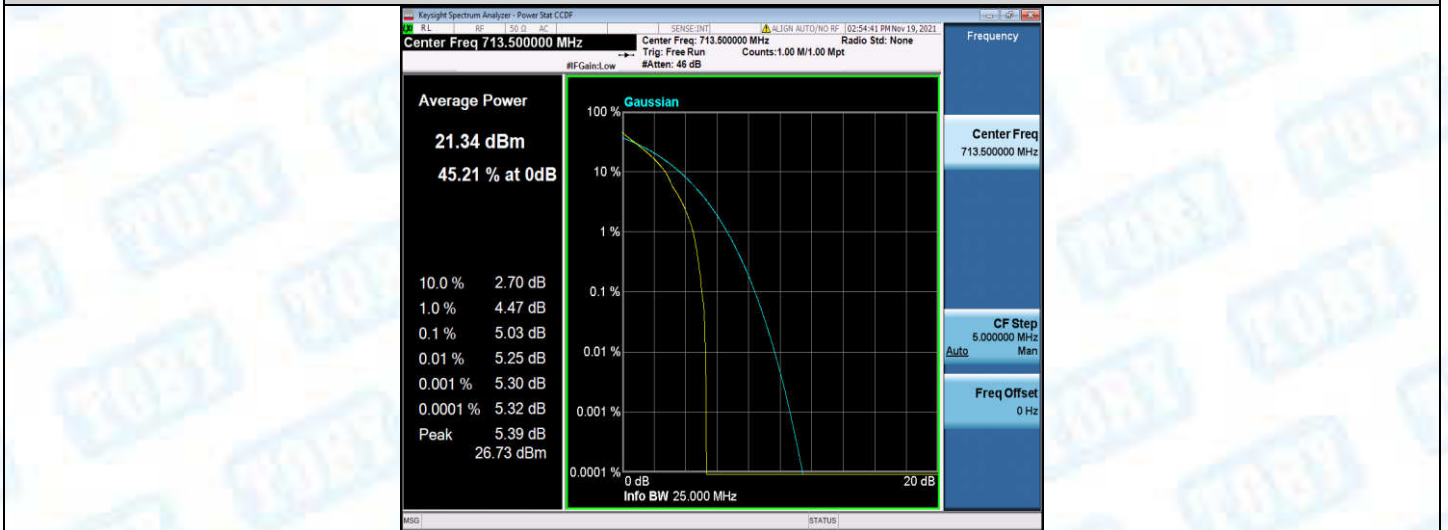

Band12-10MHz-16QAM-23130-1RB#0

Band12-10MHz-16QAM-23130-50RB#0

Band17-5MHz-QPSK-23755-1RB#0

Band17-5MHz-QPSK-23755-25RB#0

Band17-5MHz-QPSK-23790-1RB#0

Band17-5MHz-QPSK-23790-25RB#0

Band17-5MHz-QPSK-23825-1RB#0