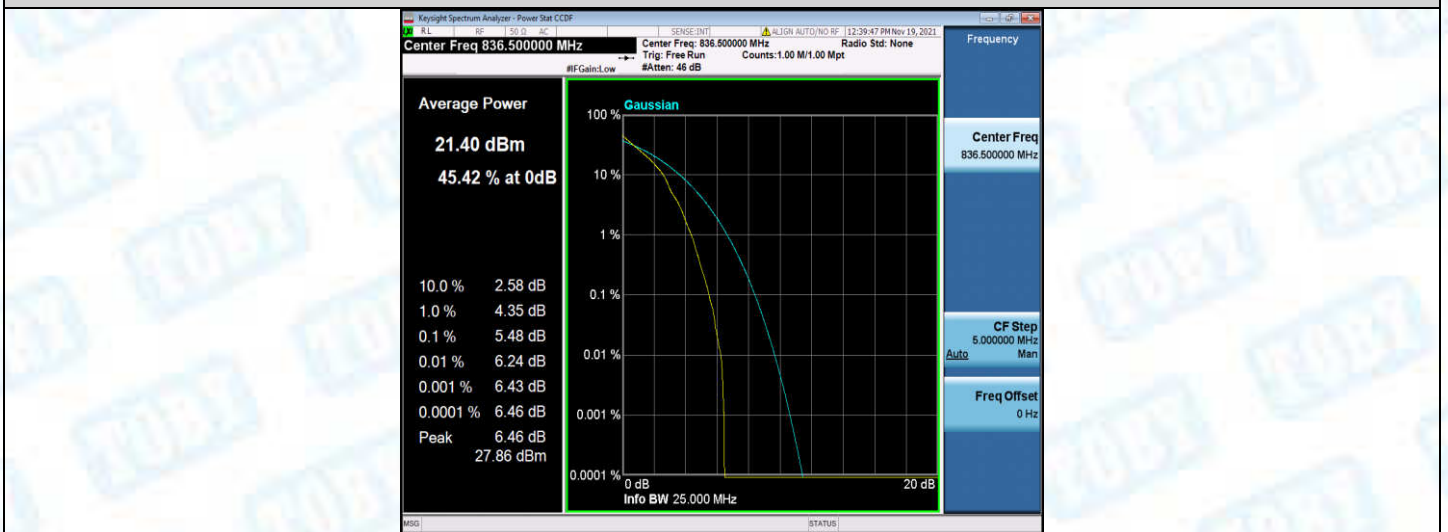

Band5-10MHz-QPSK-20525-1RB#0