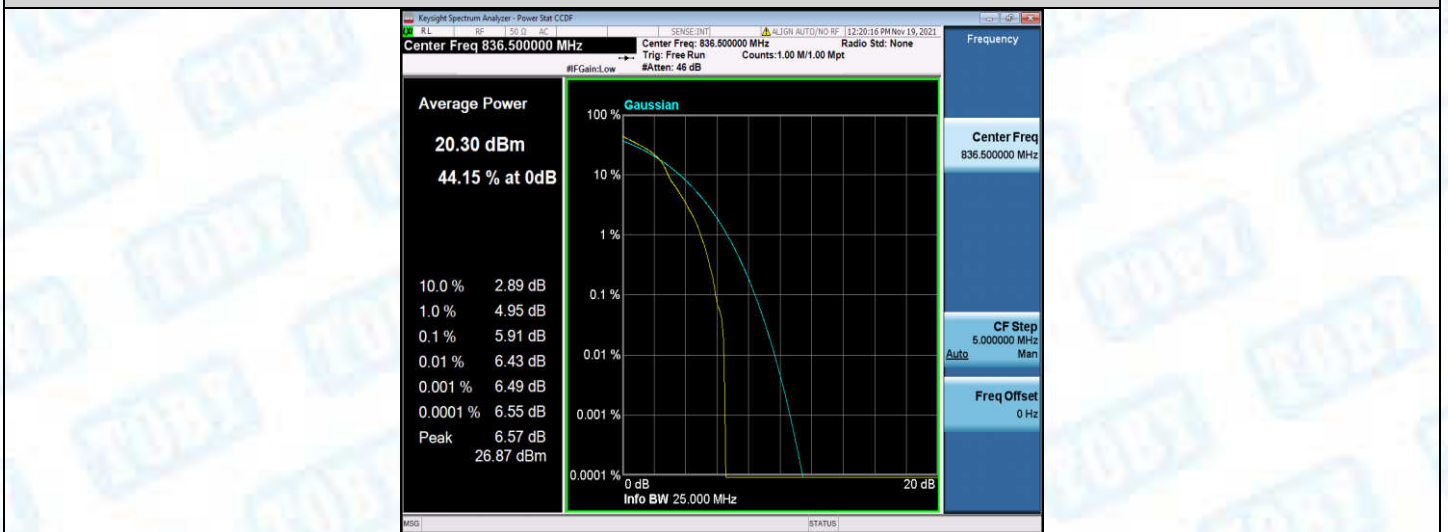

Band5-5MHz-16QAM-20425-25RB#0

Band5-5MHz-16QAM-20525-1RB#0

Band5-5MHz-16QAM-20525-25RB#0

Band5-5MHz-16QAM-20625-1RB#0

Band5-5MHz-16QAM-20625-25RB#0

Band5-10MHz-QPSK-20450-1RB#0

Band5-10MHz-QPSK-20450-50RB#0