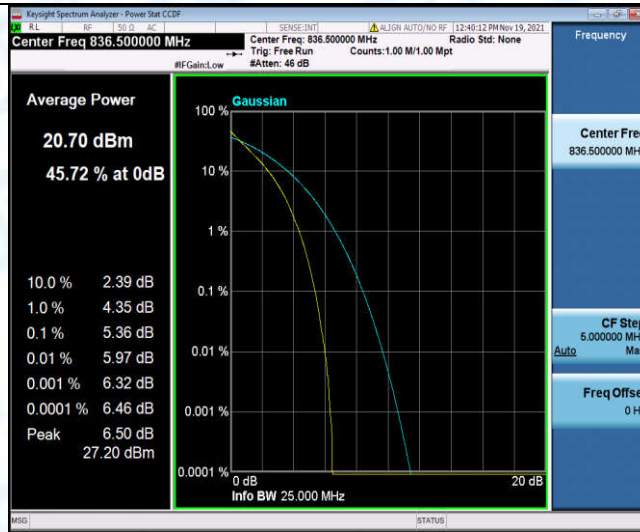

Band5-10MHz-QPSK-20525-50RB#0