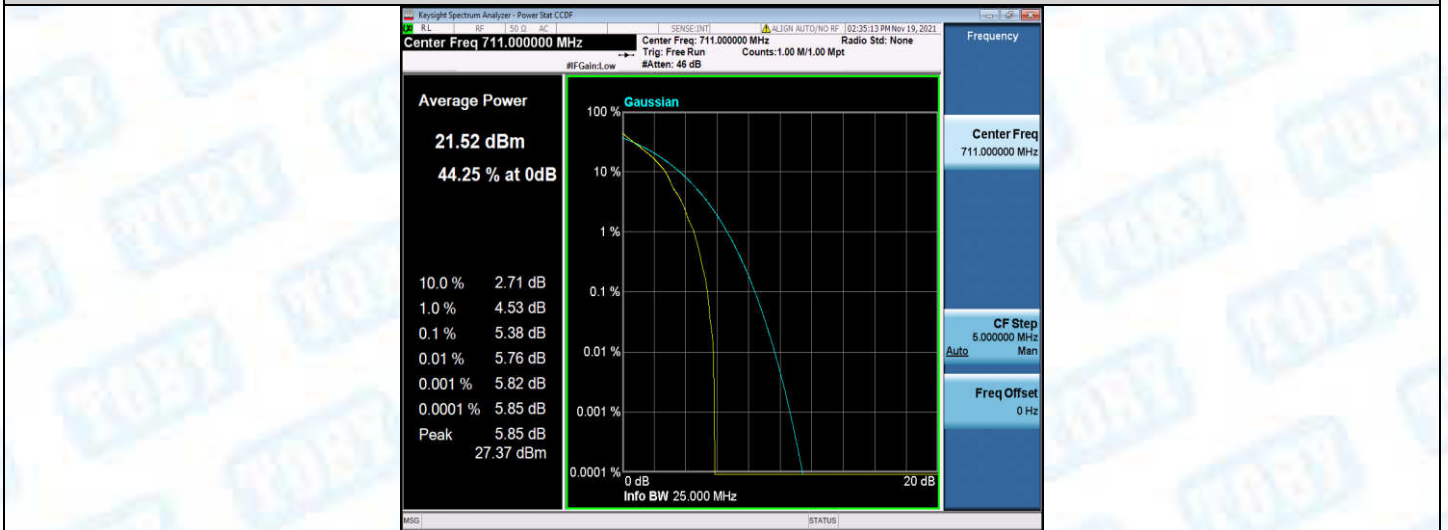

Band12-10MHz-QPSK-23130-1RB#0