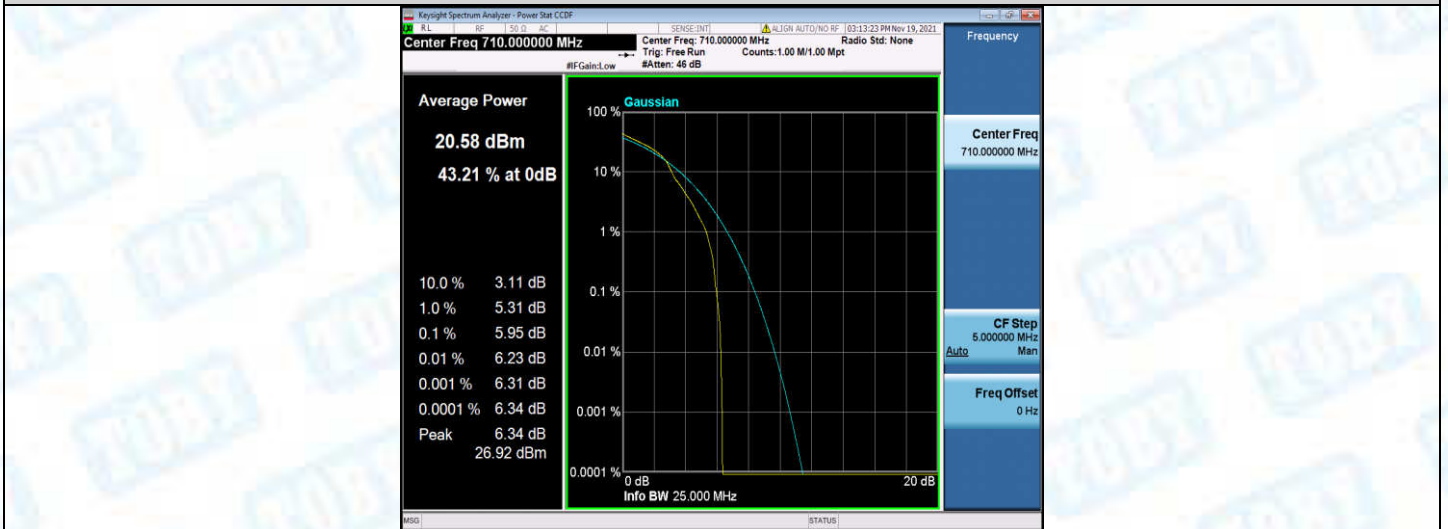

Band17-10MHz-16QAM-23790-1RB#0