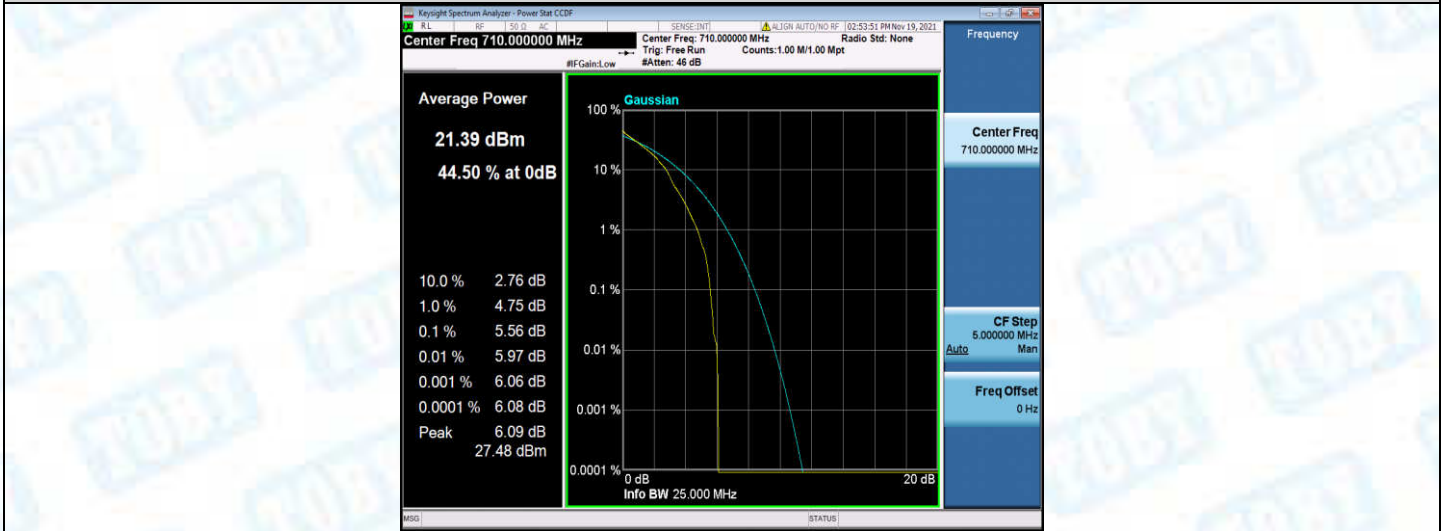

Band12-10MHz-16QAM-23130-1RB#0

Band12-10MHz-16QAM-23130-50RB#0

Band17-5MHz-QPSK-23755-1RB#0

Band17-5MHz-QPSK-23755-25RB#0

Band17-5MHz-QPSK-23790-1RB#0

Band17-5MHz-QPSK-23790-25RB#0

Band17-5MHz-QPSK-23825-1RB#0