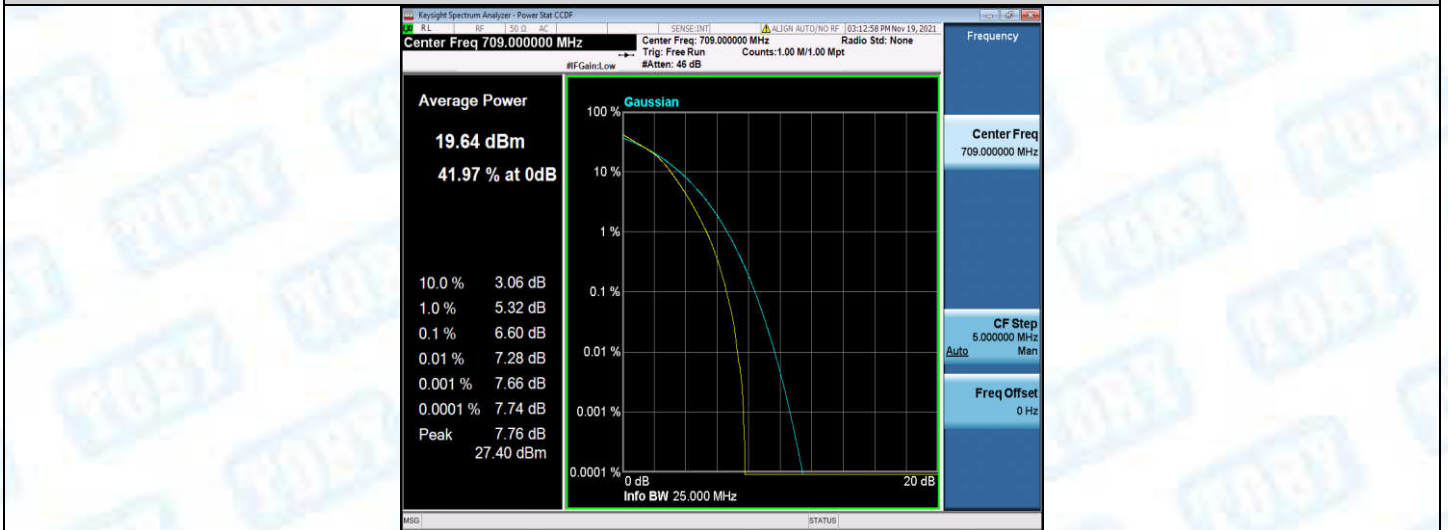

Band17-10MHz-16QAM-23780-50RB#0