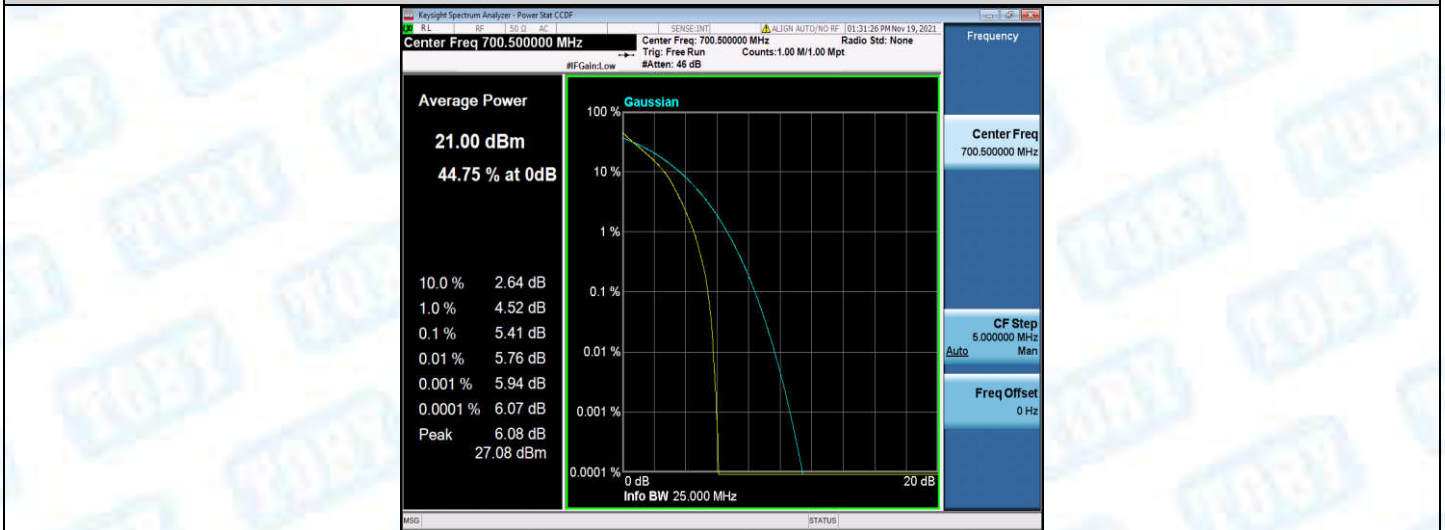

Band12-3MHz-QPSK-23025-15RB#0