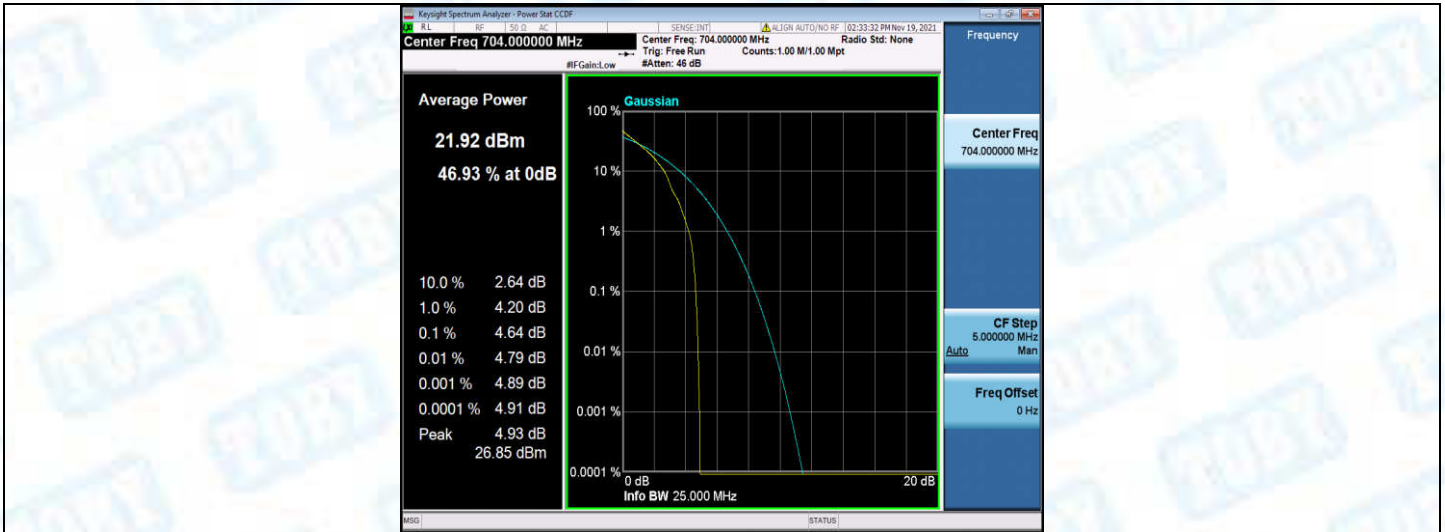

Band12-5MHz-16QAM-23095-1RB#0

Band12-5MHz-16QAM-23095-25RB#0

Band12-5MHz-16QAM-23155-1RB#0

Band12-5MHz-16QAM-23155-25RB#0

Band12-10MHz-QPSK-23060-1RB#0

Band12-10MHz-QPSK-23060-50RB#0

Band12-10MHz-QPSK-23095-1RB#0