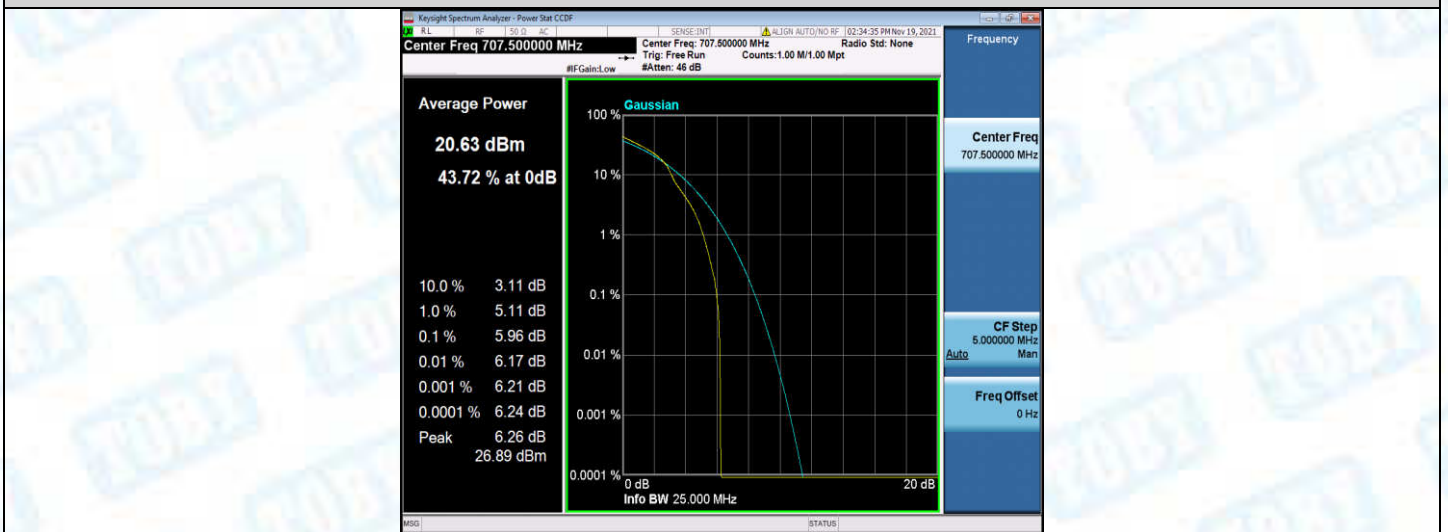

Band12-10MHz-QPSK-23095-50RB#0

Band12-10MHz-QPSK-23130-1RB#0

Band12-10MHz-QPSK-23130-50RB#0

Band12-10MHz-16QAM-23060-1RB#0

Band12-10MHz-16QAM-23060-50RB#0

Band12-10MHz-16QAM-23095-1RB#0

Band12-10MHz-16QAM-23095-50RB#0