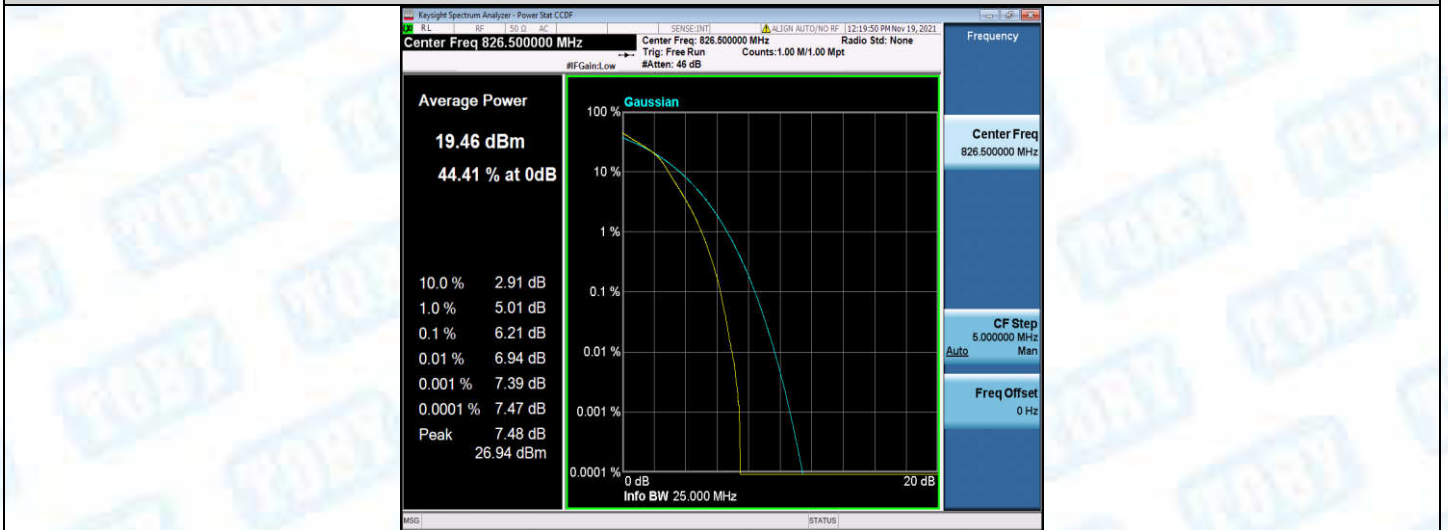

Band5-5MHz-16QAM-20425-25RB#0

Band5-5MHz-16QAM-20525-1RB#0

Band5-5MHz-16QAM-20525-25RB#0

Band5-5MHz-16QAM-20625-1RB#0

Band5-5MHz-16QAM-20625-25RB#0

Band5-10MHz-QPSK-20450-1RB#0

Band5-10MHz-QPSK-20450-50RB#0