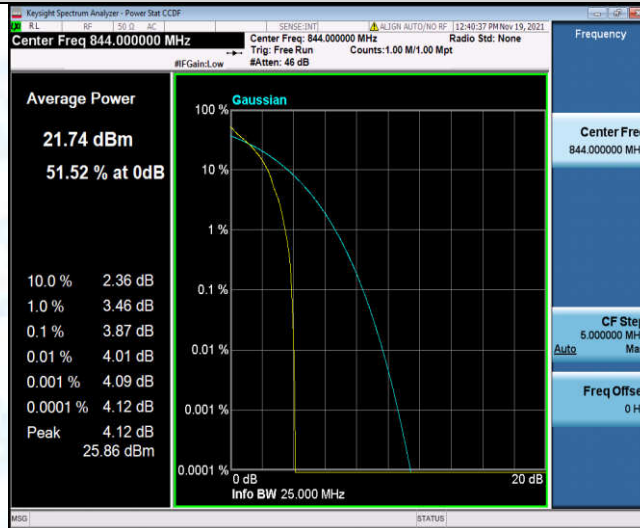

Band5-10MHz-QPSK-20600-1RB#0