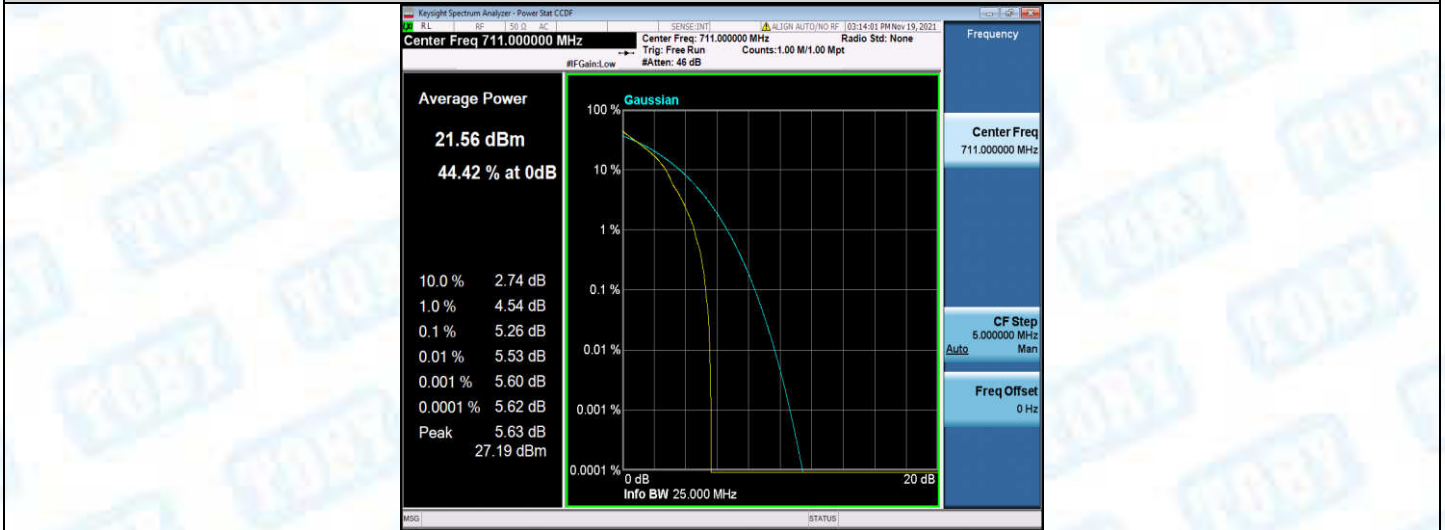

Band17-10MHz-QPSK-23780-1RB#0

Band17-10MHz-QPSK-23780-50RB#0

Band17-10MHz-QPSK-23790-1RB#0

Band17-10MHz-QPSK-23790-50RB#0

Band17-10MHz-QPSK-23800-1RB#0

Band17-10MHz-QPSK-23800-50RB#0

Band17-10MHz-16QAM-23780-1RB#0