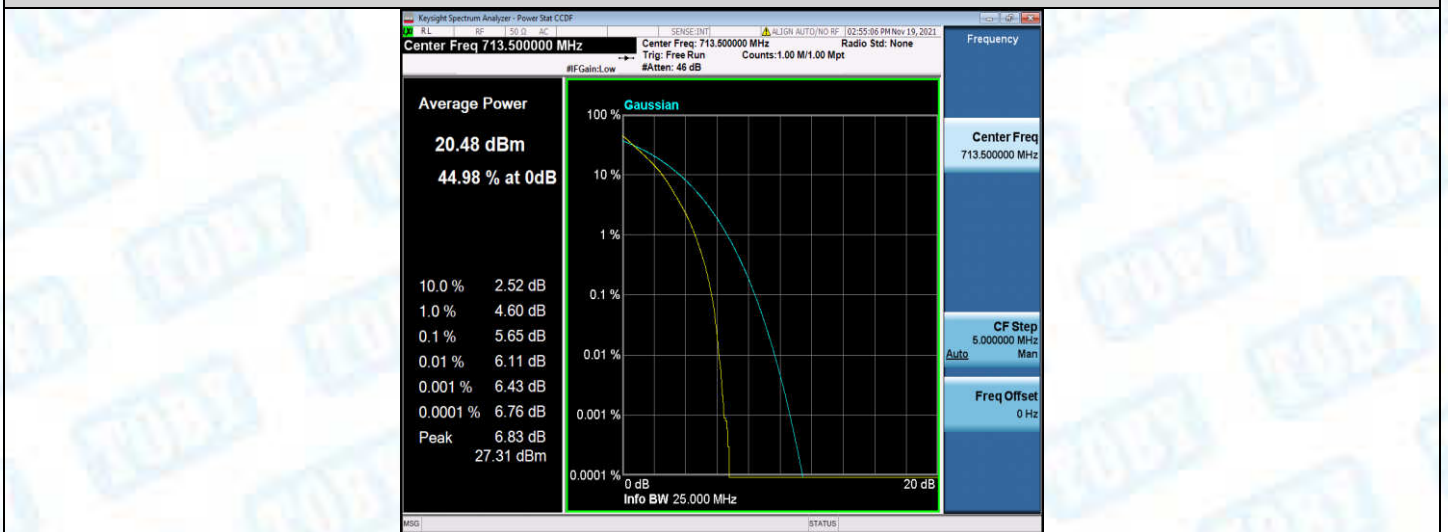

Band17-5MHz-QPSK-23825-25RB#0