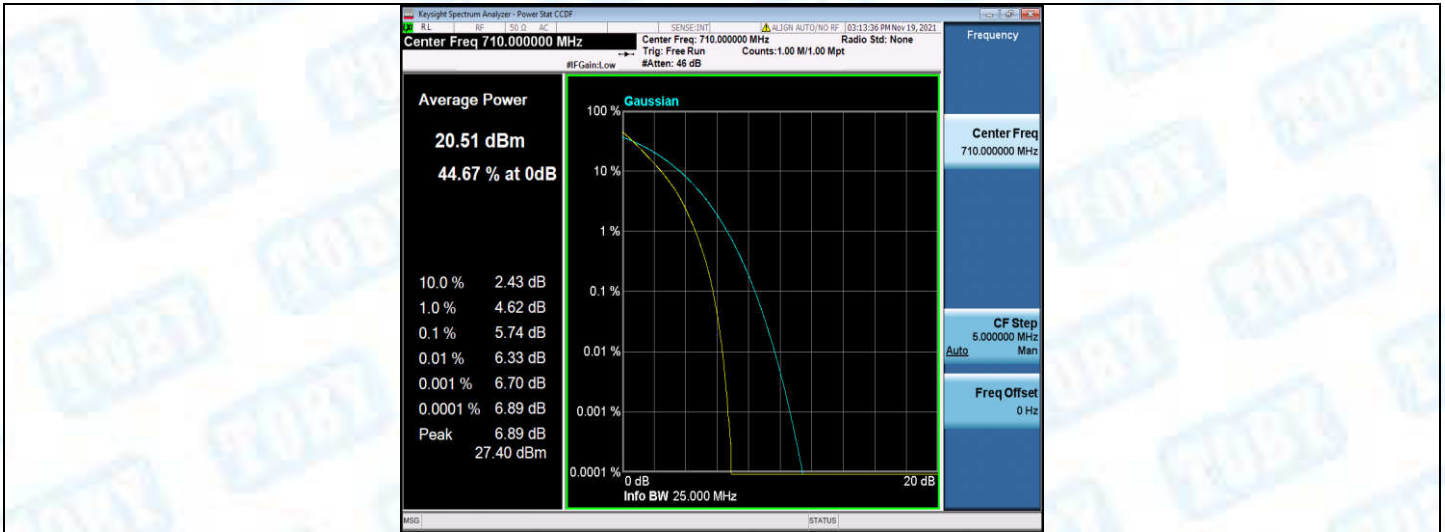

Band17-10MHz-QPSK-23780-1RB#0

Band17-10MHz-QPSK-23780-50RB#0

Band17-10MHz-QPSK-23790-1RB#0

Band17-10MHz-QPSK-23790-50RB#0

Band17-10MHz-QPSK-23800-1RB#0

Band17-10MHz-QPSK-23800-50RB#0

Band17-10MHz-16QAM-23780-1RB#0