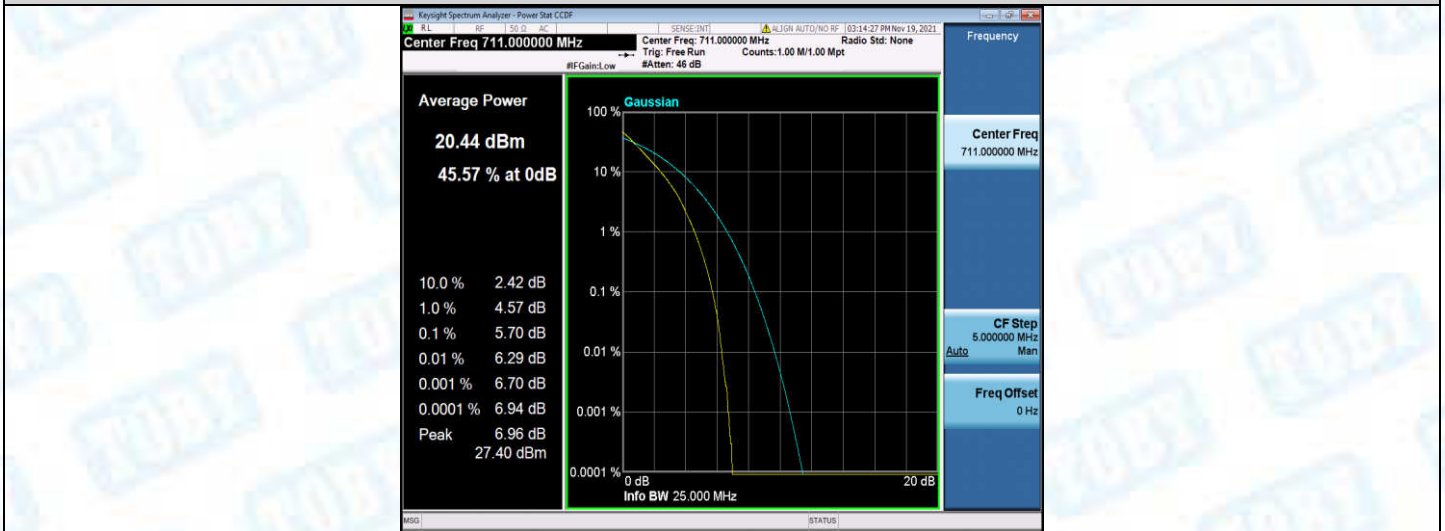

Band17-10MHz-QPSK-23780-1RB#0

Band17-10MHz-QPSK-23780-50RB#0

Band17-10MHz-QPSK-23790-1RB#0

Band17-10MHz-QPSK-23790-50RB#0

Band17-10MHz-QPSK-23800-1RB#0

Band17-10MHz-QPSK-23800-50RB#0

Band17-10MHz-16QAM-23780-1RB#0