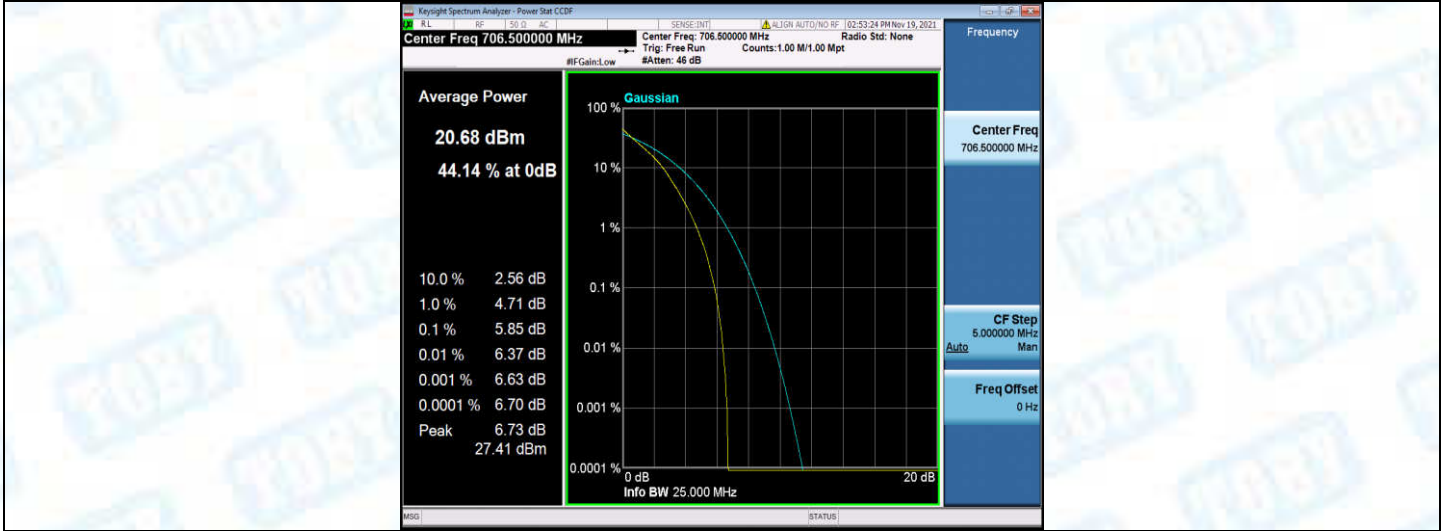

Band12-10MHz-16QAM-23130-1RB#0

Band12-10MHz-16QAM-23130-50RB#0

Band17-5MHz-QPSK-23755-1RB#0

Band17-5MHz-QPSK-23755-25RB#0

Band17-5MHz-QPSK-23790-1RB#0

Band17-5MHz-QPSK-23790-25RB#0

Band17-5MHz-QPSK-23825-1RB#0