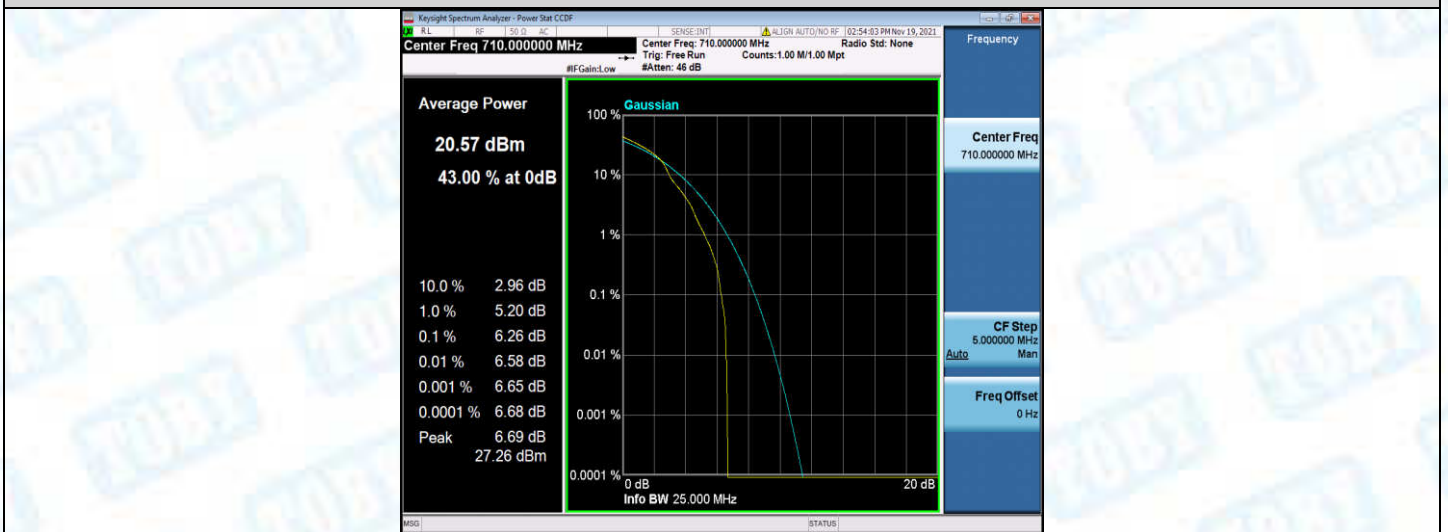

Band17-5MHz-QPSK-23825-25RB#0

Band17-5MHz-16QAM-23755-1RB#0

Band17-5MHz-16QAM-23755-25RB#0

Band17-5MHz-16QAM-23790-1RB#0

Band17-5MHz-16QAM-23790-25RB#0

Band17-5MHz-16QAM-23825-1RB#0

Band17-5MHz-16QAM-23825-25RB#0