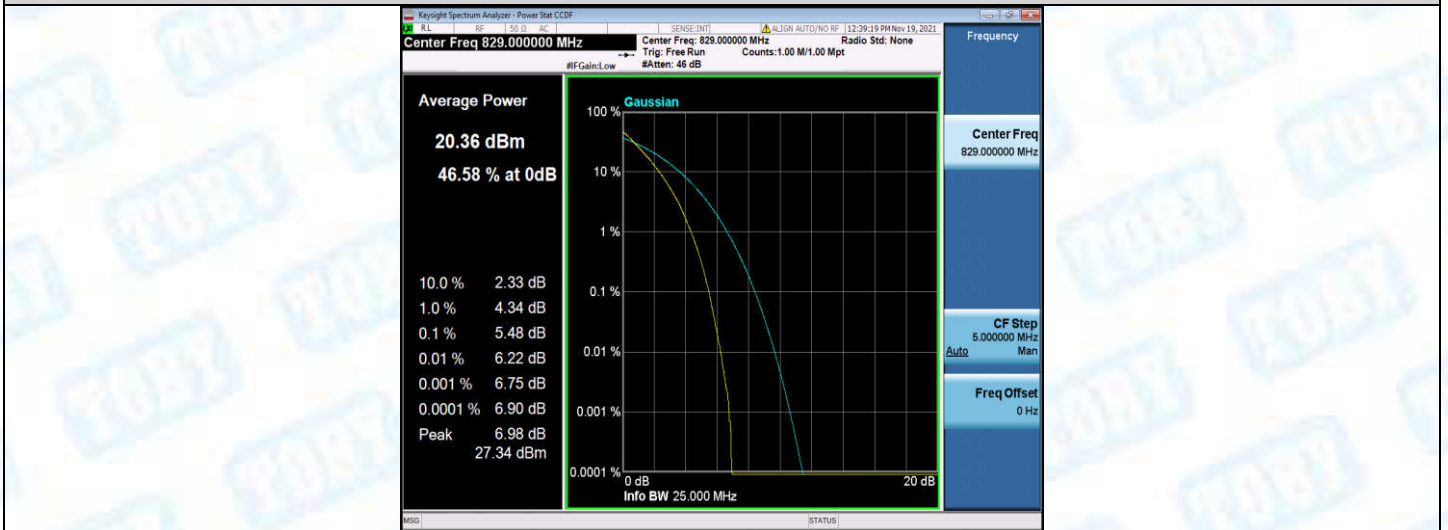

Band5-5MHz-16QAM-20425-25RB#0

Band5-5MHz-16QAM-20525-1RB#0

Band5-5MHz-16QAM-20525-25RB#0

Band5-5MHz-16QAM-20625-1RB#0

Band5-5MHz-16QAM-20625-25RB#0

Band5-10MHz-QPSK-20450-1RB#0

Band5-10MHz-QPSK-20450-50RB#0