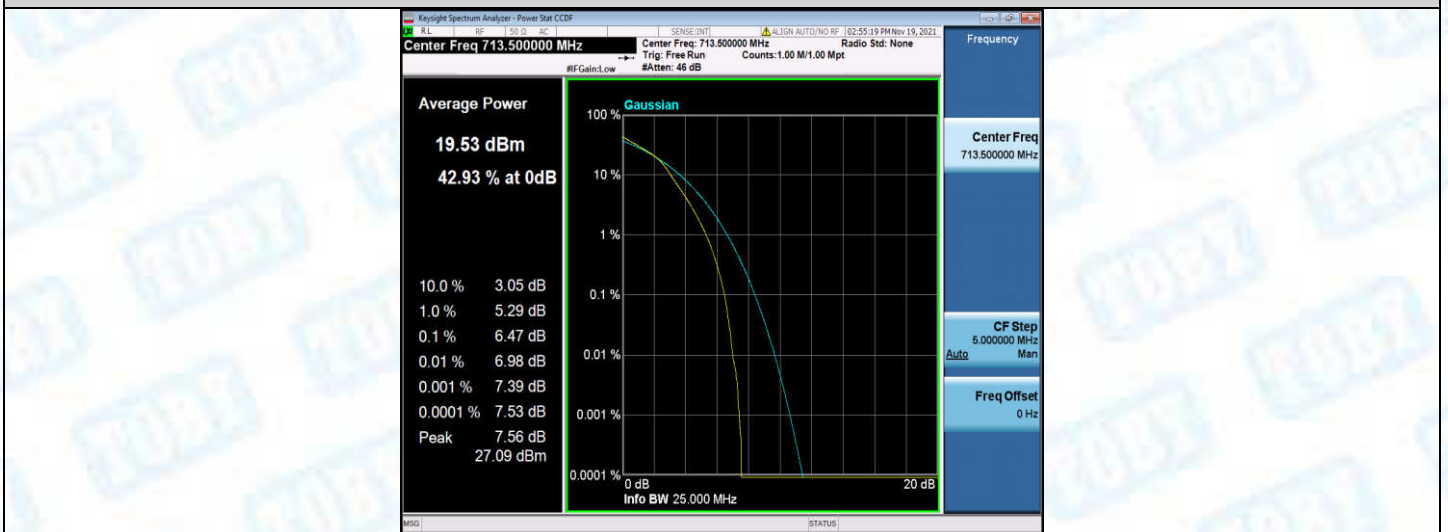

Band17-5MHz-QPSK-23825-25RB#0

Band17-5MHz-16QAM-23755-1RB#0

Band17-5MHz-16QAM-23755-25RB#0

Band17-5MHz-16QAM-23790-1RB#0

Band17-5MHz-16QAM-23790-25RB#0

Band17-5MHz-16QAM-23825-1RB#0

Band17-5MHz-16QAM-23825-25RB#0