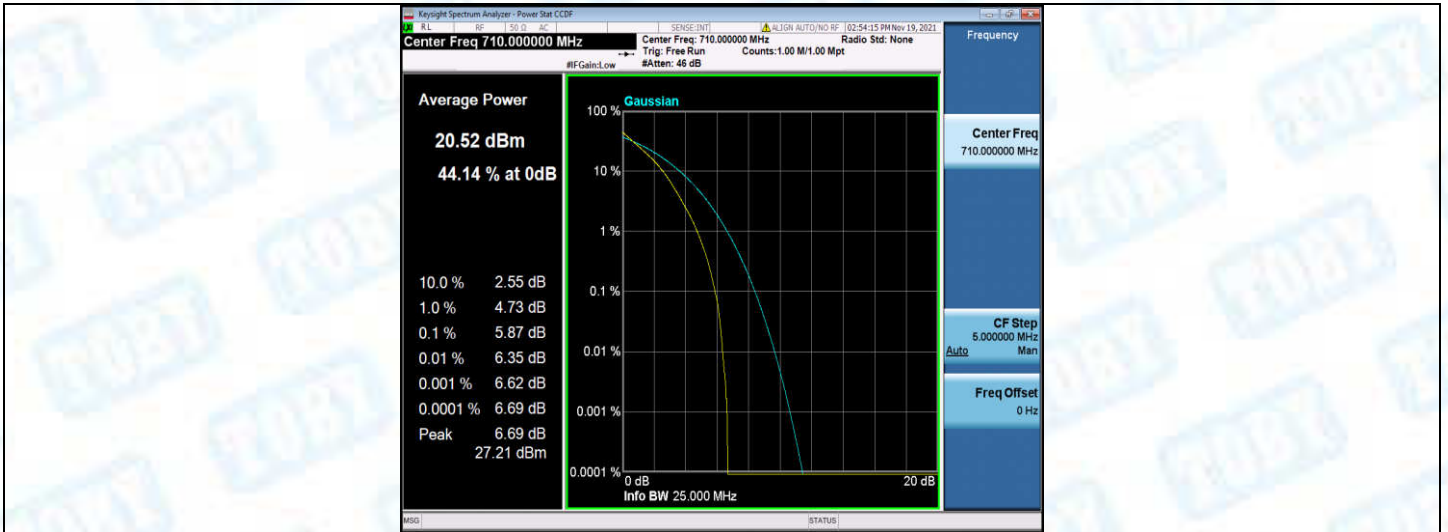

Band12-10MHz-16QAM-23130-1RB#0

Band12-10MHz-16QAM-23130-50RB#0

Band17-5MHz-QPSK-23755-1RB#0

Band17-5MHz-QPSK-23755-25RB#0

Band17-5MHz-QPSK-23790-1RB#0

Band17-5MHz-QPSK-23790-25RB#0

Band17-5MHz-QPSK-23825-1RB#0