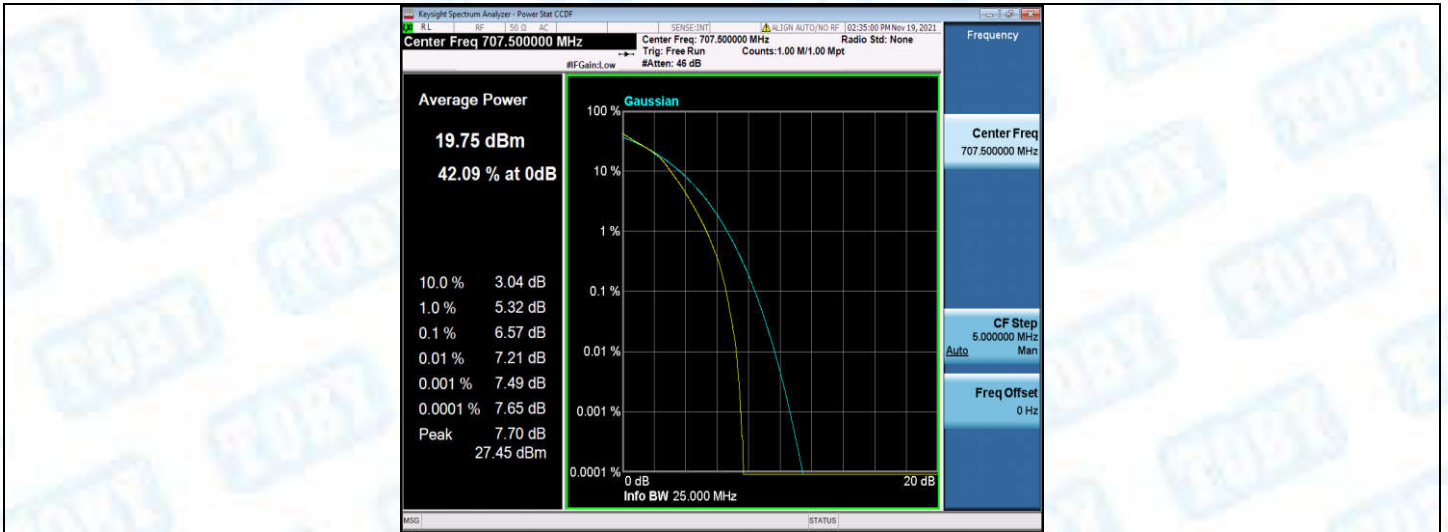

Band12-10MHz-QPSK-23095-50RB#0

Band12-10MHz-QPSK-23130-1RB#0

Band12-10MHz-QPSK-23130-50RB#0

Band12-10MHz-16QAM-23060-1RB#0

Band12-10MHz-16QAM-23060-50RB#0

Band12-10MHz-16QAM-23095-1RB#0

Band12-10MHz-16QAM-23095-50RB#0