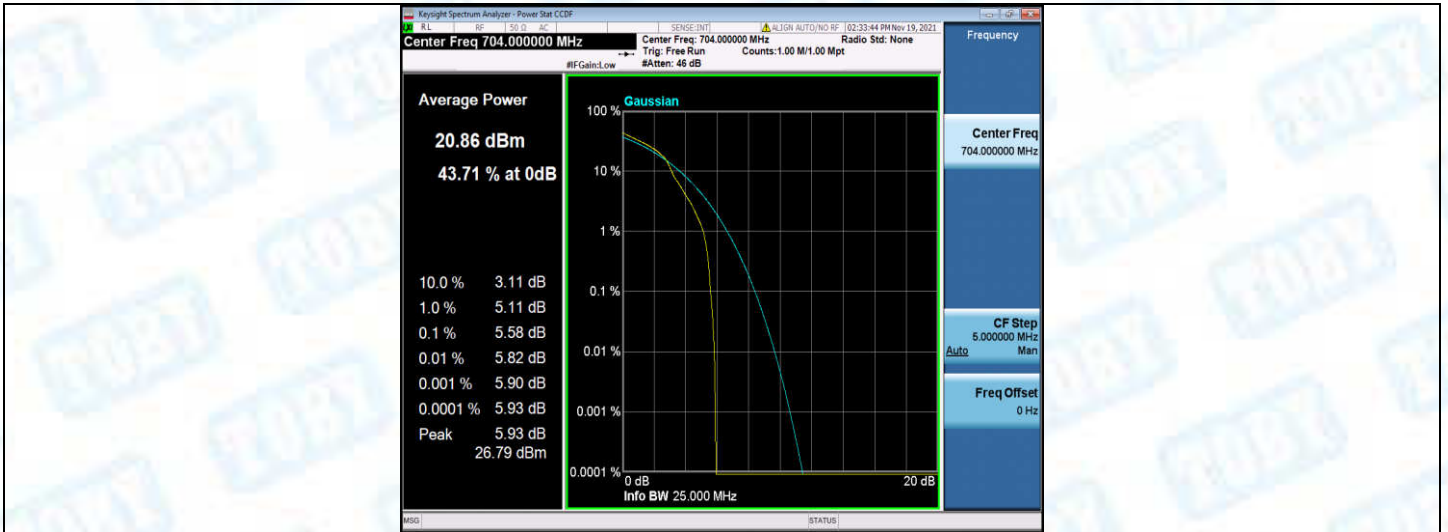

Band12-10MHz-QPSK-23095-50RB#0

Band12-10MHz-QPSK-23130-1RB#0

Band12-10MHz-QPSK-23130-50RB#0

Band12-10MHz-16QAM-23060-1RB#0

Band12-10MHz-16QAM-23060-50RB#0

Band12-10MHz-16QAM-23095-1RB#0

Band12-10MHz-16QAM-23095-50RB#0