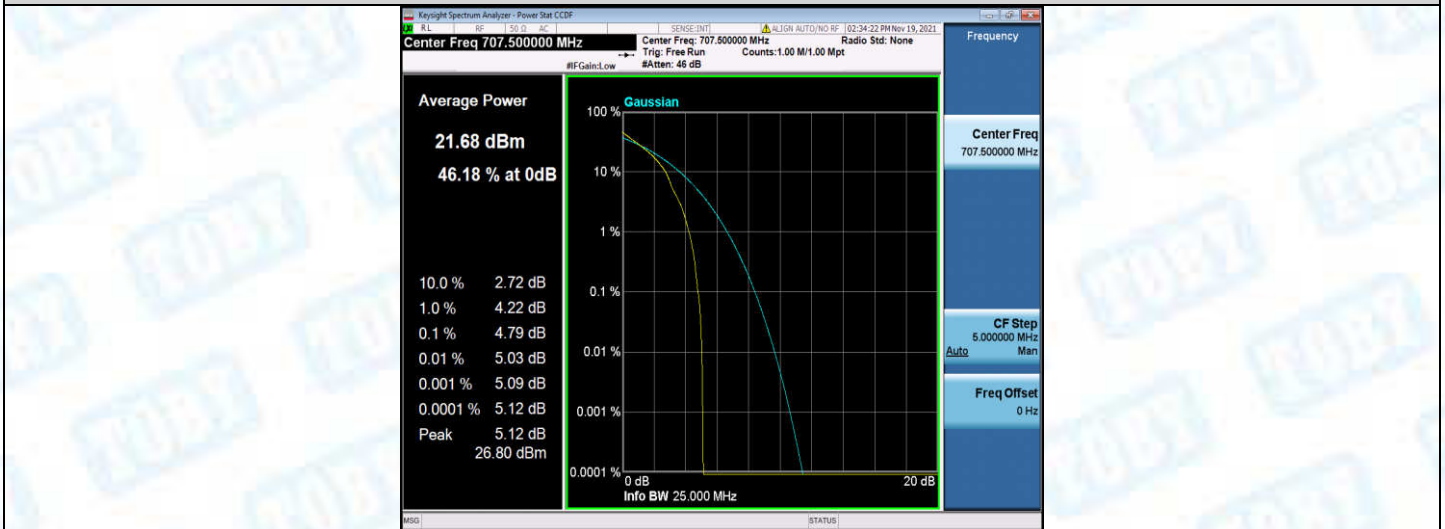

Band12-5MHz-16QAM-23095-1RB#0

Band12-5MHz-16QAM-23095-25RB#0

Band12-5MHz-16QAM-23155-1RB#0

Band12-5MHz-16QAM-23155-25RB#0

Band12-10MHz-QPSK-23060-1RB#0

Band12-10MHz-QPSK-23060-50RB#0

Band12-10MHz-QPSK-23095-1RB#0