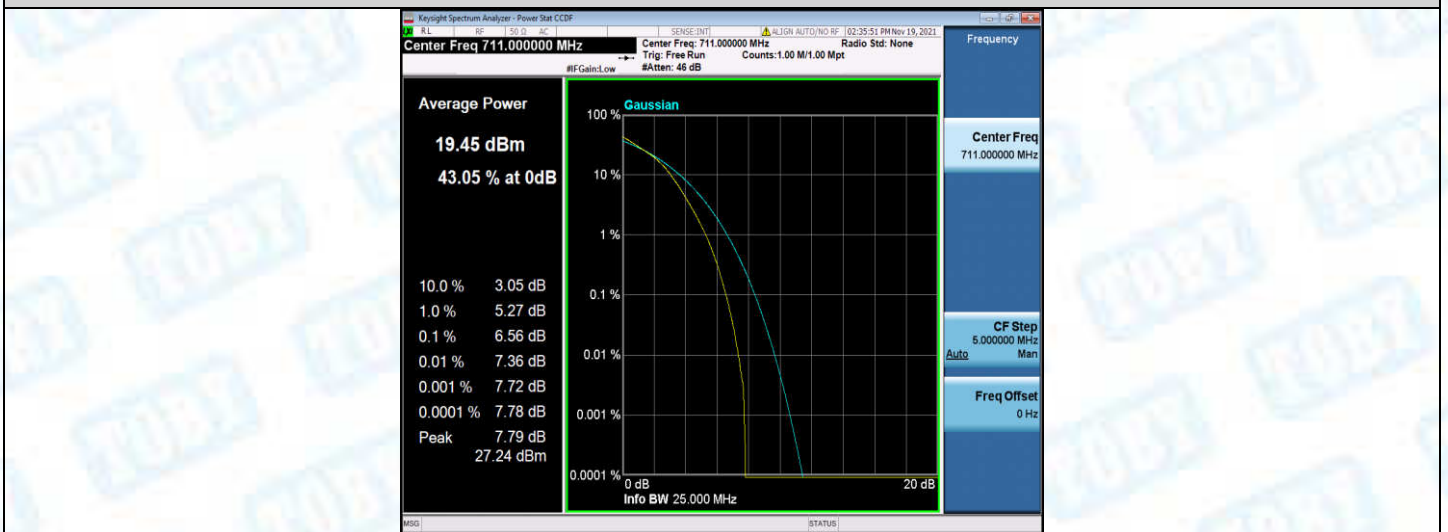

Band12-10MHz-16QAM-23130-50RB#0