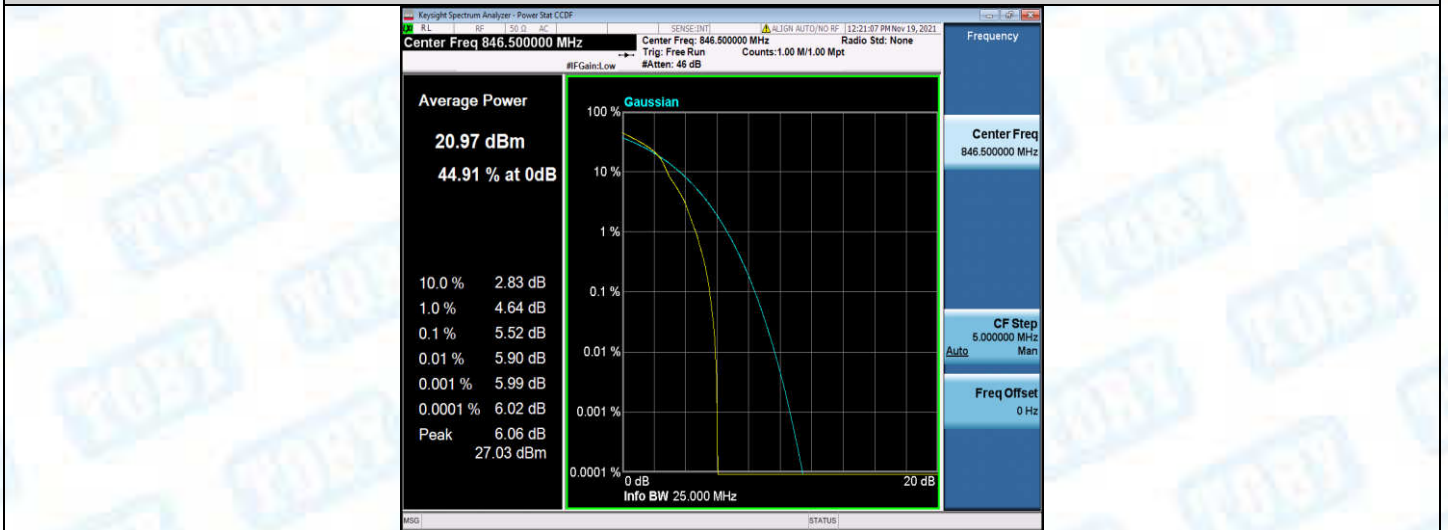

Band5-5MHz-16QAM-20425-25RB#0

Band5-5MHz-16QAM-20525-1RB#0

Band5-5MHz-16QAM-20525-25RB#0

Band5-5MHz-16QAM-20625-1RB#0

Band5-5MHz-16QAM-20625-25RB#0

Band5-10MHz-QPSK-20450-1RB#0

Band5-10MHz-QPSK-20450-50RB#0