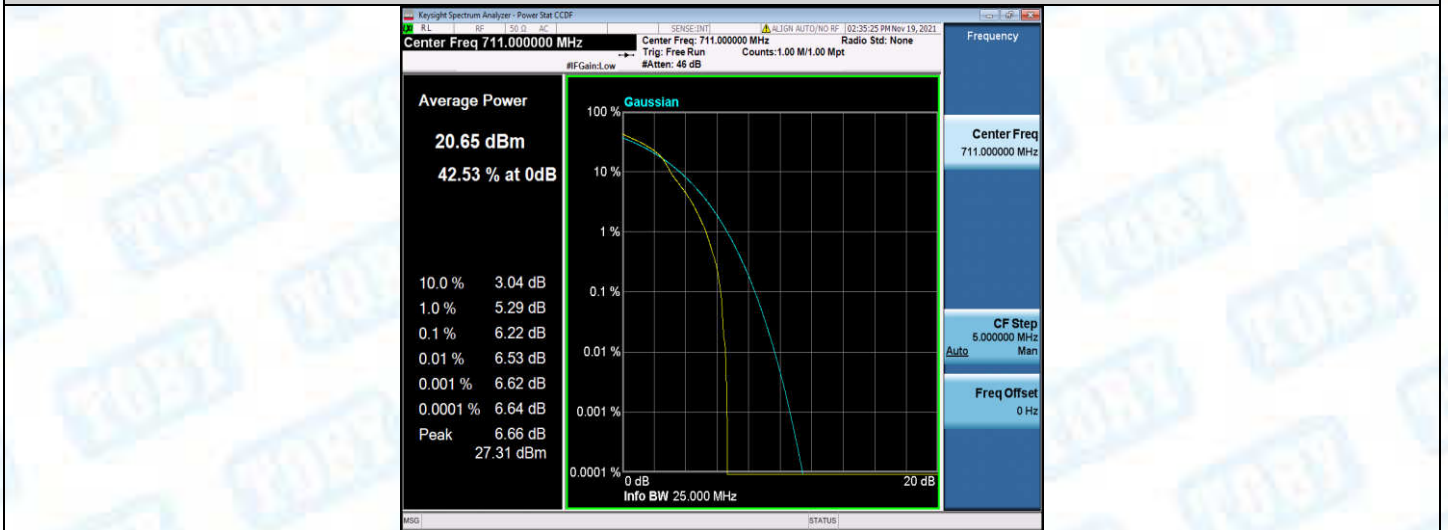

Band12-10MHz-16QAM-23130-1RB#0