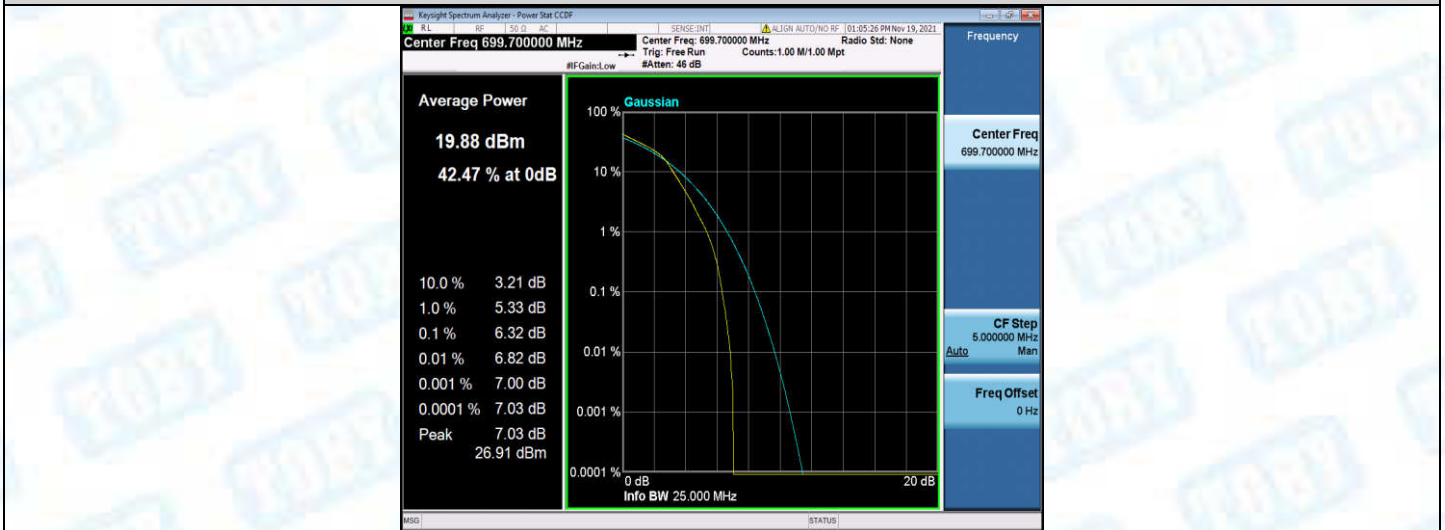

Band12-1.4MHz-QPSK-23173-1RB#0

Band12-1.4MHz-QPSK-23173-6RB#0

Band12-1.4MHz-16QAM-23017-1RB#0

Band12-1.4MHz-16QAM-23017-6RB#0

Band12-1.4MHz-16QAM-23095-1RB#0

Band12-1.4MHz-16QAM-23095-6RB#0

Band12-1.4MHz-16QAM-23173-1RB#0