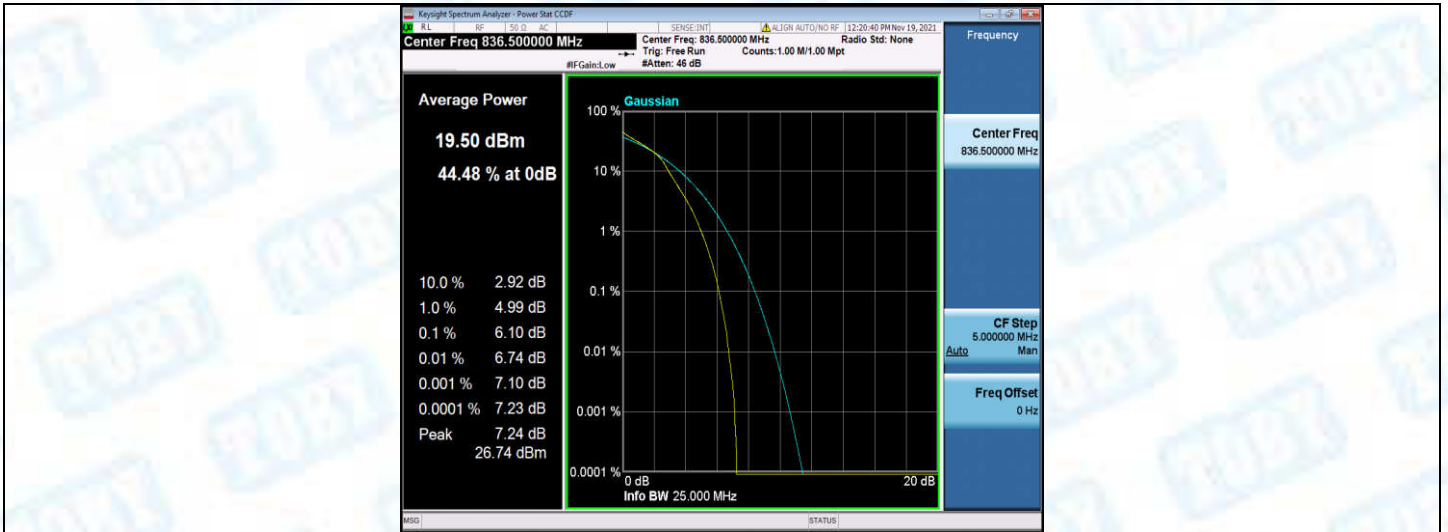

Band5-5MHz-16QAM-20425-25RB#0

Band5-5MHz-16QAM-20525-1RB#0

Band5-5MHz-16QAM-20525-25RB#0

Band5-5MHz-16QAM-20625-1RB#0

Band5-5MHz-16QAM-20625-25RB#0

Band5-10MHz-QPSK-20450-1RB#0

Band5-10MHz-QPSK-20450-50RB#0