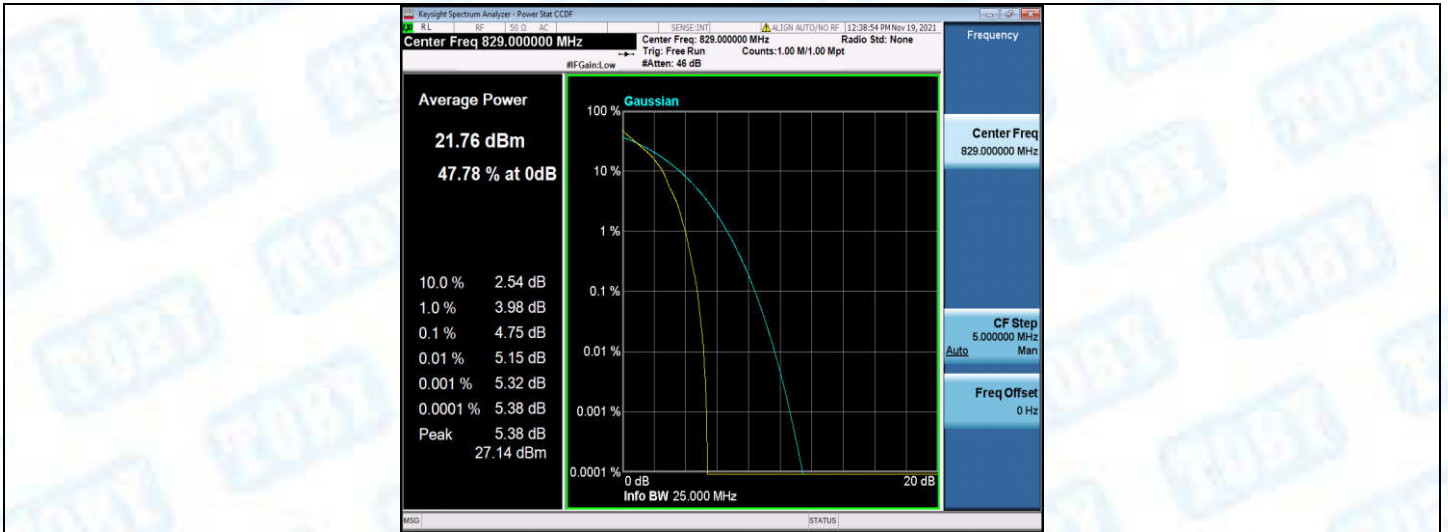

Band5-5MHz-16QAM-20425-25RB#0

Band5-5MHz-16QAM-20525-1RB#0

Band5-5MHz-16QAM-20525-25RB#0

Band5-5MHz-16QAM-20625-1RB#0

Band5-5MHz-16QAM-20625-25RB#0

Band5-10MHz-QPSK-20450-1RB#0

Band5-10MHz-QPSK-20450-50RB#0