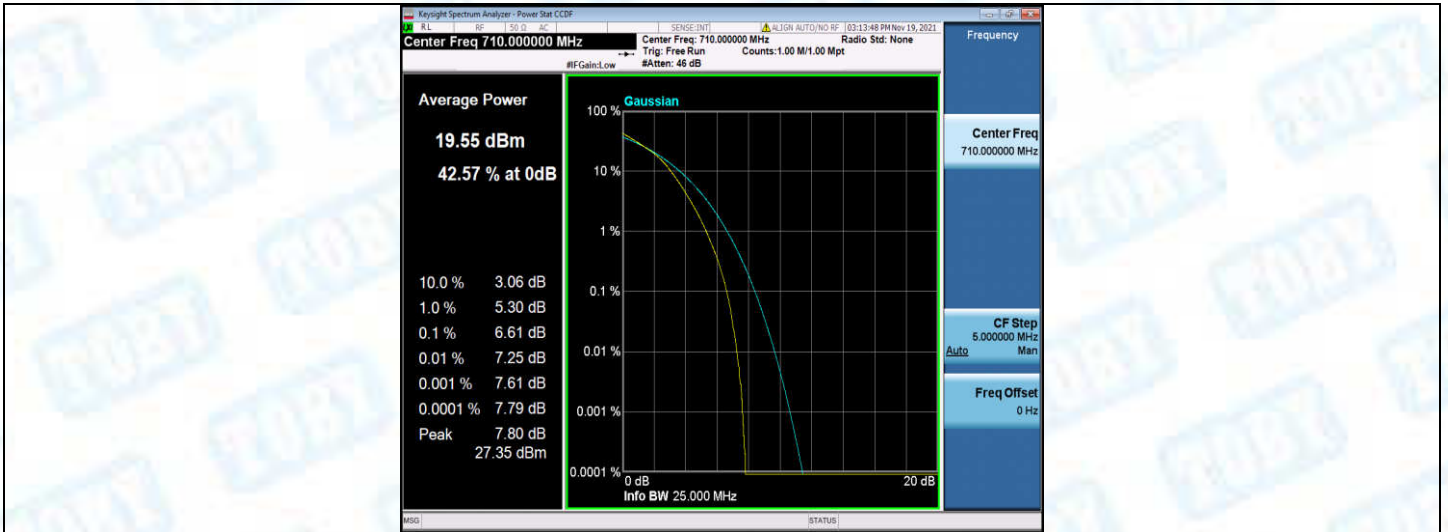

Band17-10MHz-16QAM-23790-50RB#0