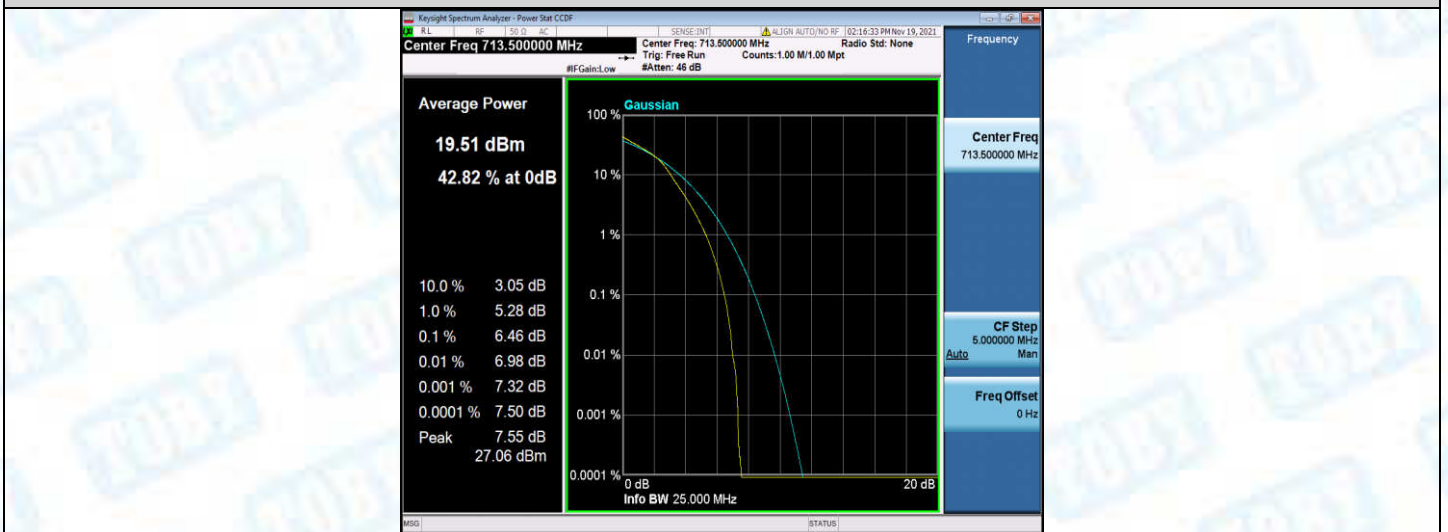

Band12-5MHz-16QAM-23095-1RB#0

Band12-5MHz-16QAM-23095-25RB#0

Band12-5MHz-16QAM-23155-1RB#0

Band12-5MHz-16QAM-23155-25RB#0

Band12-10MHz-QPSK-23060-1RB#0

Band12-10MHz-QPSK-23060-50RB#0

Band12-10MHz-QPSK-23095-1RB#0