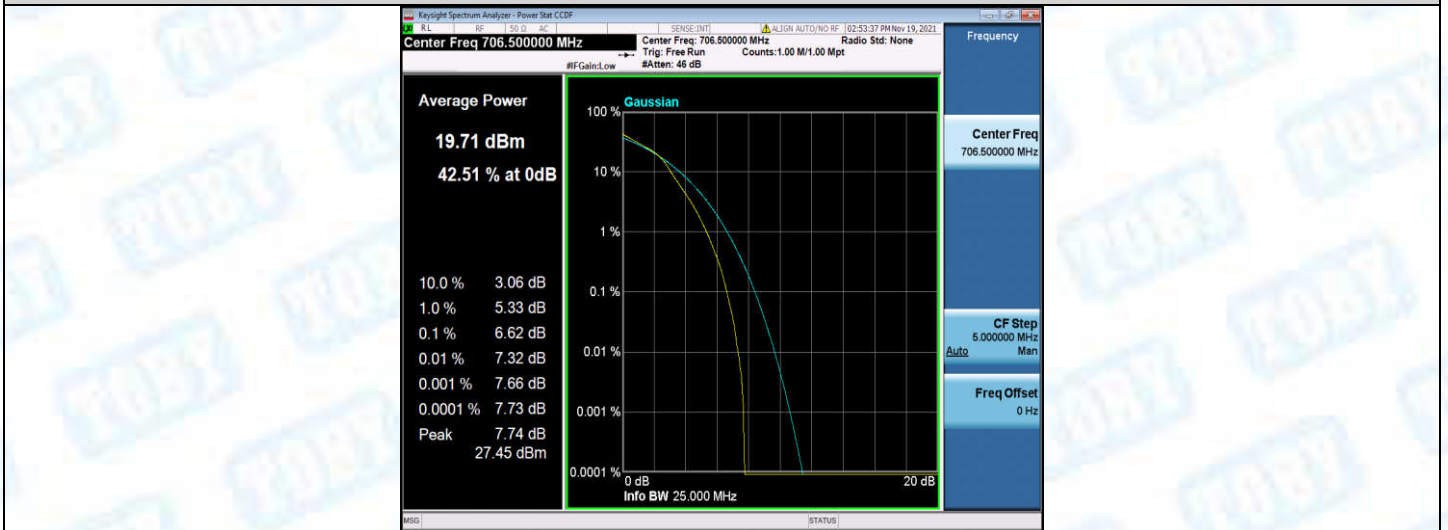

Band17-5MHz-16QAM-23755-25RB#0