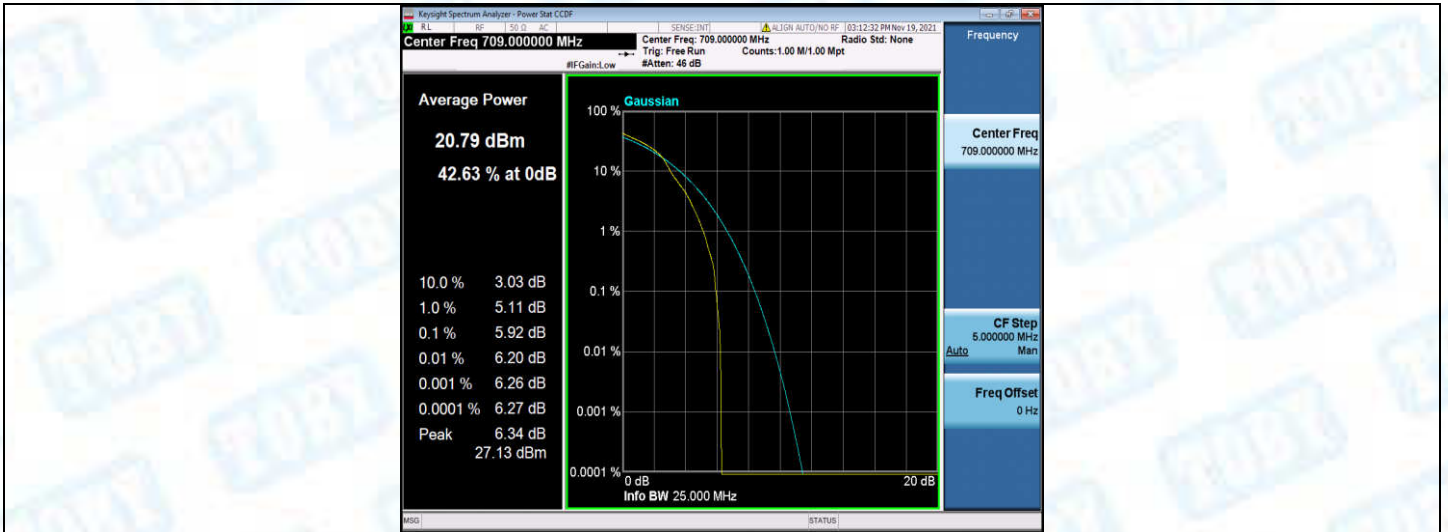

Band17-10MHz-QPSK-23780-1RB#0

Band17-10MHz-QPSK-23780-50RB#0

Band17-10MHz-QPSK-23790-1RB#0

Band17-10MHz-QPSK-23790-50RB#0

Band17-10MHz-QPSK-23800-1RB#0

Band17-10MHz-QPSK-23800-50RB#0

Band17-10MHz-16QAM-23780-1RB#0