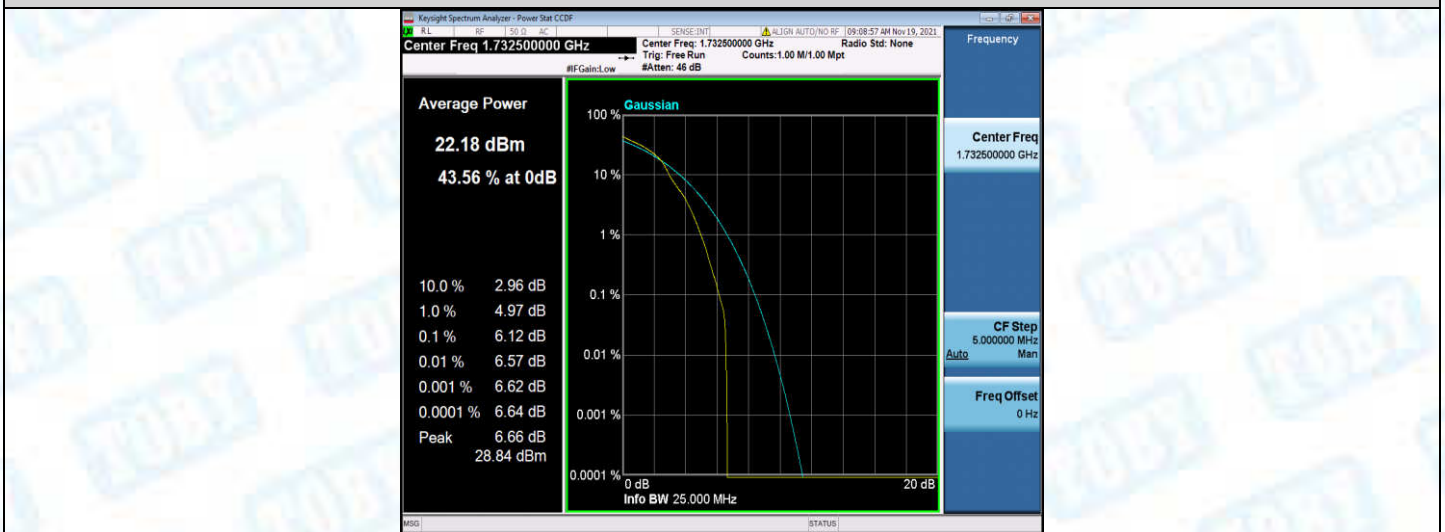

Band4-10MHz-16QAM-20175-1RB#0

Band4-10MHz-16QAM-20175-50RB#0