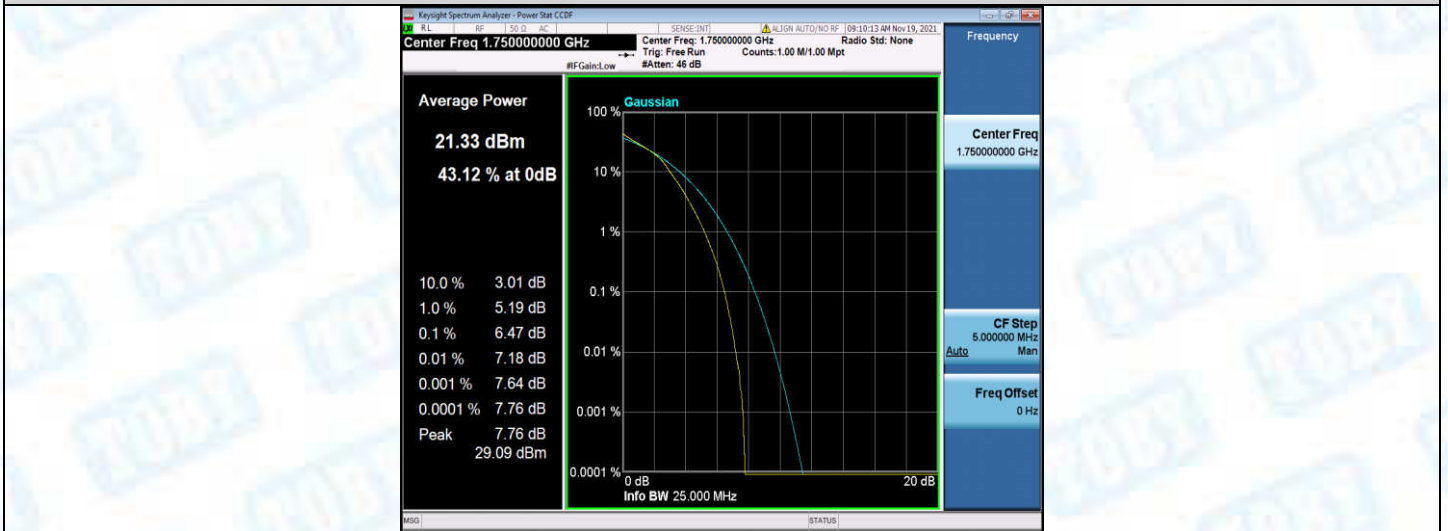

Band4-10MHz-16QAM-20175-1RB#0

Band4-10MHz-16QAM-20175-50RB#0

Band4-10MHz-16QAM-20350-1RB#0

Band4-10MHz-16QAM-20350-50RB#0

Band4-15MHz-QPSK-20025-1RB#0

Band4-15MHz-QPSK-20025-75RB#0

Band4-15MHz-QPSK-20175-1RB#0