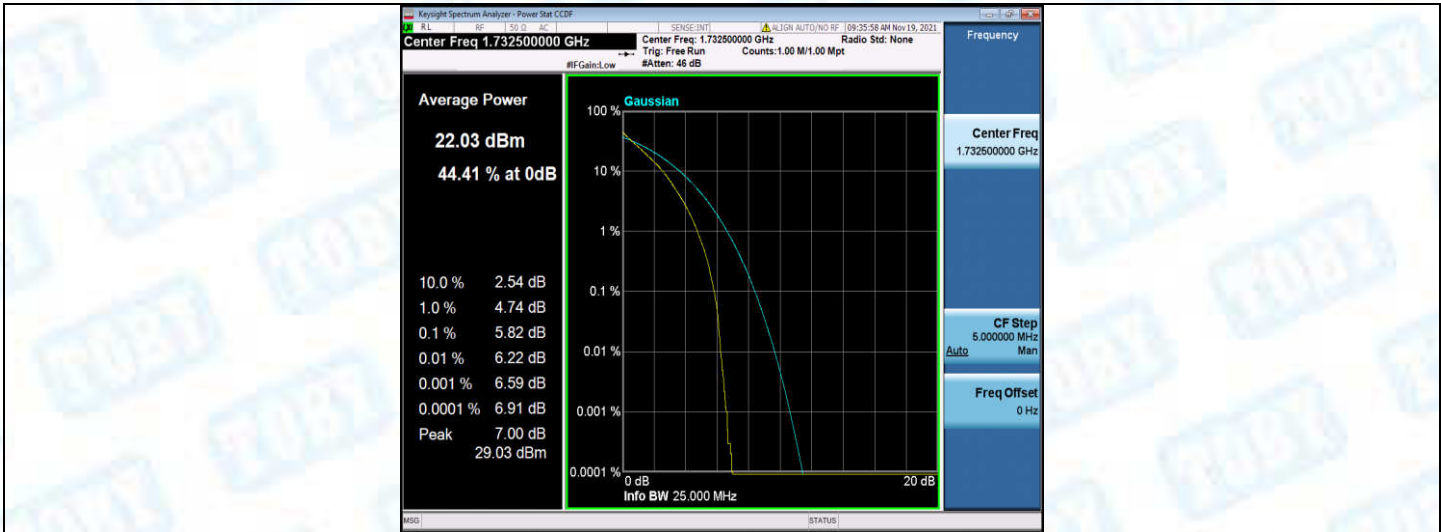

Band4-15MHz-QPSK-20175-75RB#0

Band4-15MHz-QPSK-20325-1RB#0