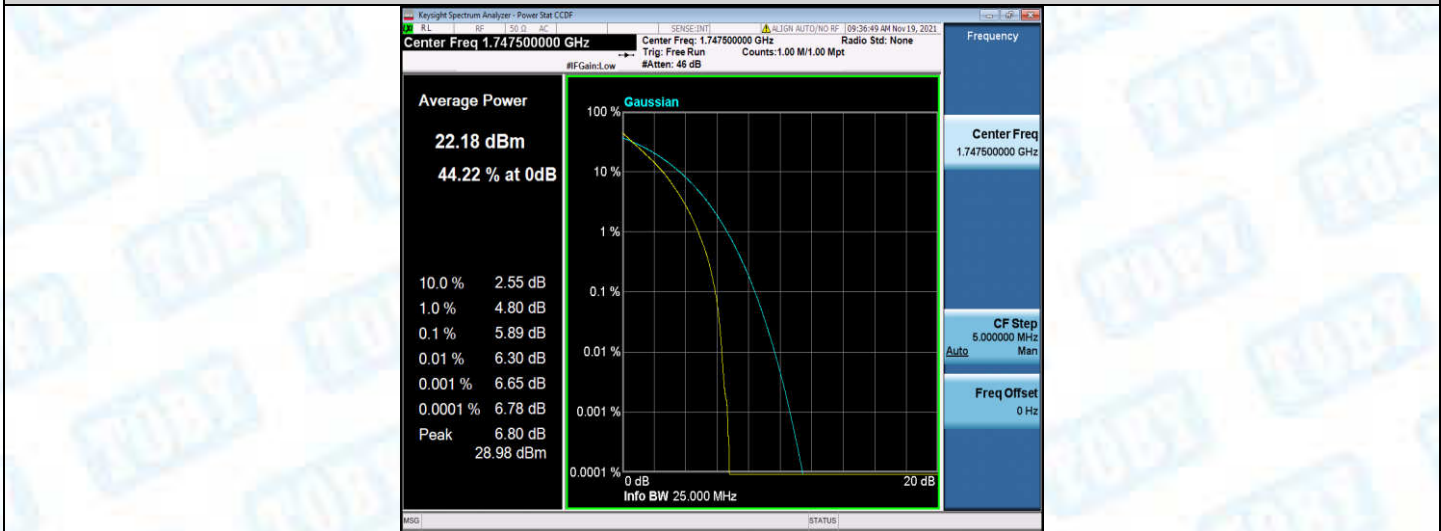

Band4-15MHz-QPSK-20325-75RB#0

Band4-15MHz-16QAM-20025-1RB#0