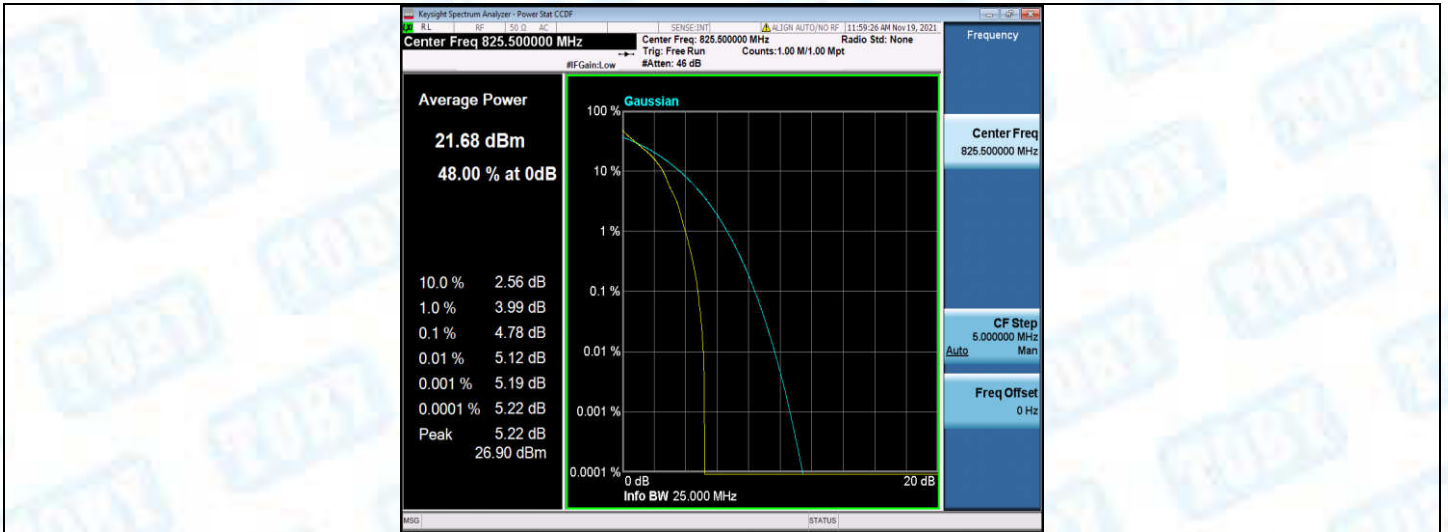

Band5-1.4MHz-16QAM-20407-6RB#0

Band5-1.4MHz-16QAM-20525-1RB#0

Band5-1.4MHz-16QAM-20525-6RB#0

Band5-1.4MHz-16QAM-20643-1RB#0

Band5-1.4MHz-16QAM-20643-6RB#0

Band5-3MHz-QPSK-20415-1RB#0

Band5-3MHz-QPSK-20415-15RB#0