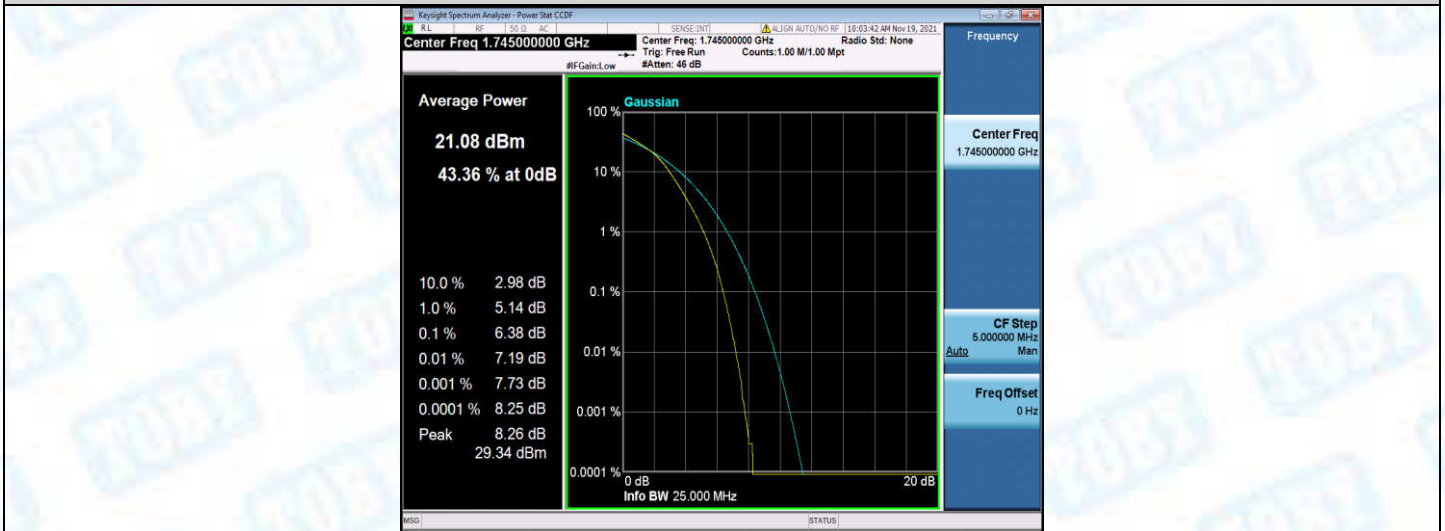

Band4-20MHz-QPSK-20300-100RB#0

Band4-20MHz-16QAM-20050-1RB#0

Band4-20MHz-16QAM-20050-100RB#0

Band4-20MHz-16QAM-20175-1RB#0

Band4-20MHz-16QAM-20175-100RB#0

Band4-20MHz-16QAM-20300-1RB#0

Band4-20MHz-16QAM-20300-100RB#0