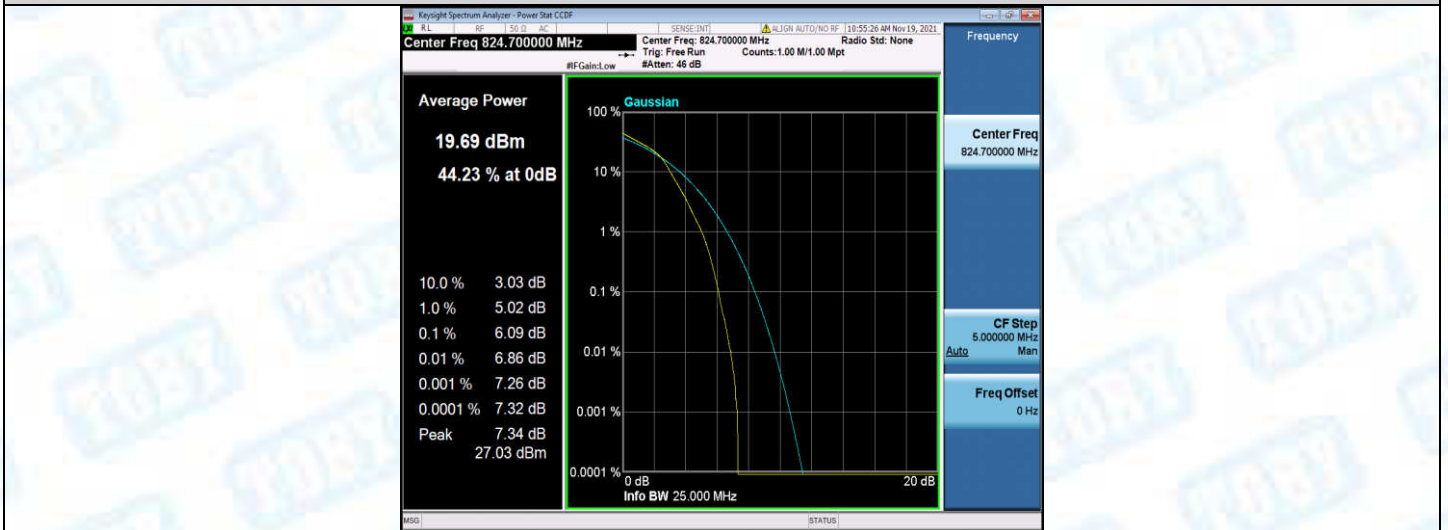

Band5-1.4MHz-16QAM-20407-6RB#0

Band5-1.4MHz-16QAM-20525-1RB#0