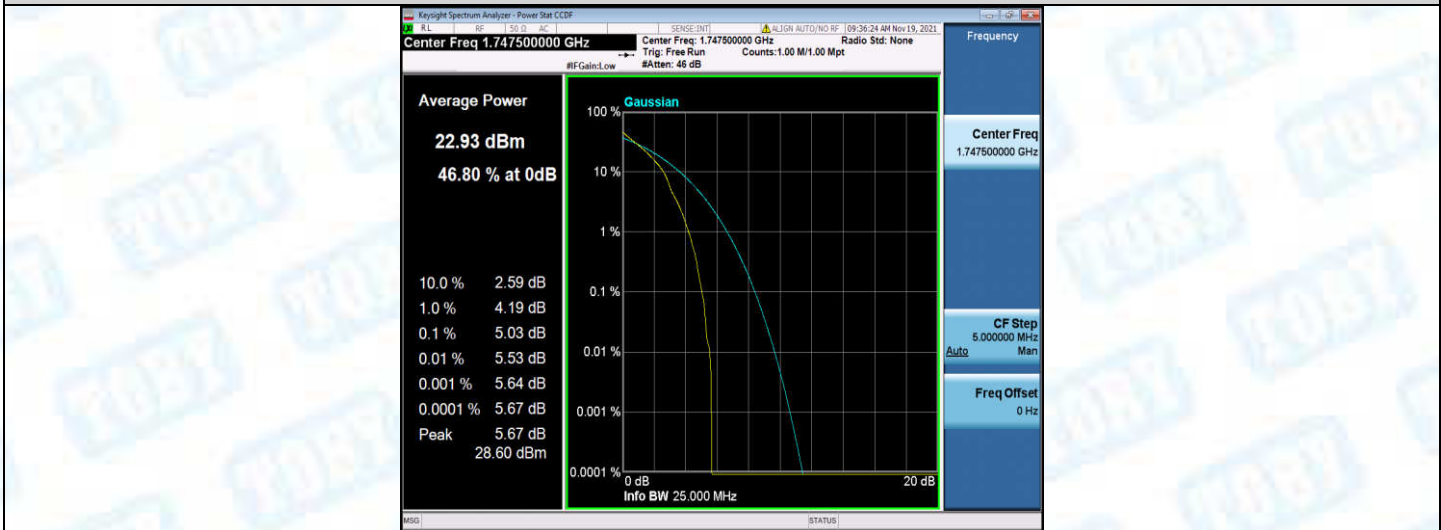

Band4-15MHz-QPSK-20325-1RB#0

Band4-15MHz-QPSK-20325-75RB#0