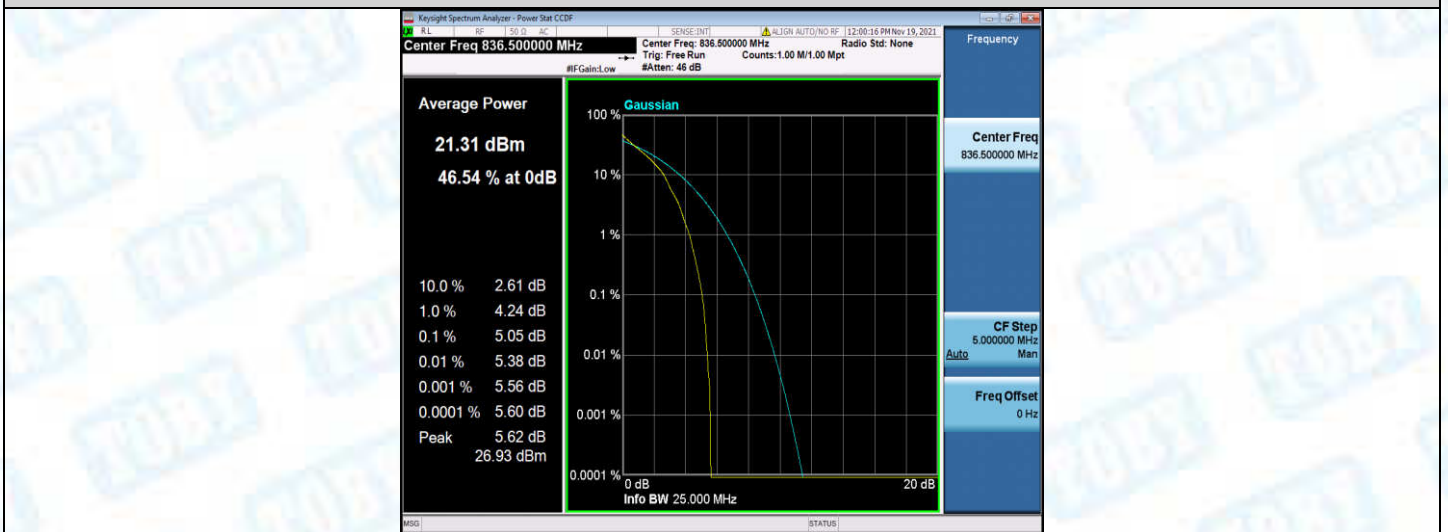

Band5-3MHz-QPSK-20525-1RB#0

Band5-3MHz-QPSK-20525-15RB#0