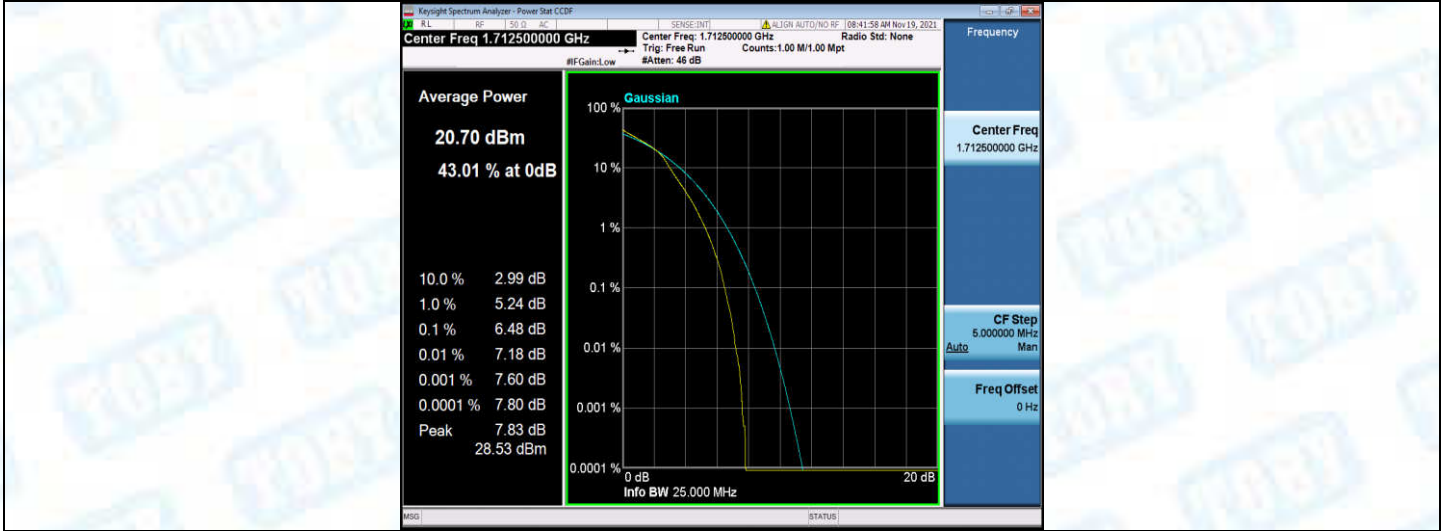

Band4-5MHz-16QAM-19975-25RB#0

Band4-5MHz-16QAM-20175-1RB#0