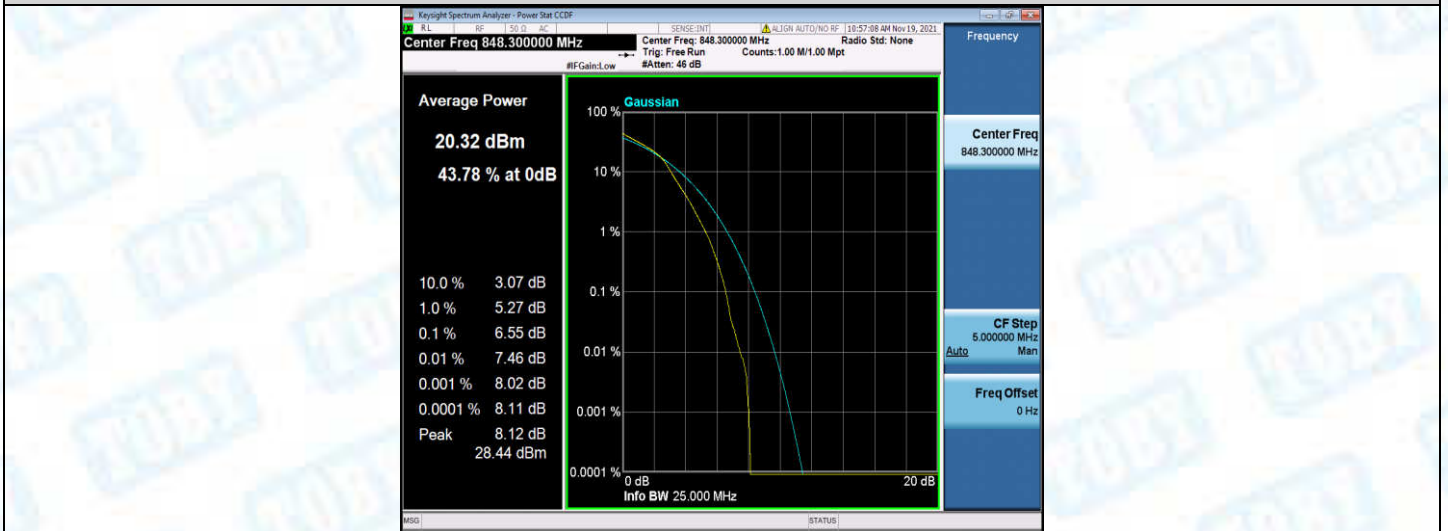

Band5-1.4MHz-16QAM-20407-6RB#0

Band5-1.4MHz-16QAM-20525-1RB#0

Band5-1.4MHz-16QAM-20525-6RB#0

Band5-1.4MHz-16QAM-20643-1RB#0

Band5-1.4MHz-16QAM-20643-6RB#0

Band5-3MHz-QPSK-20415-1RB#0

Band5-3MHz-QPSK-20415-15RB#0