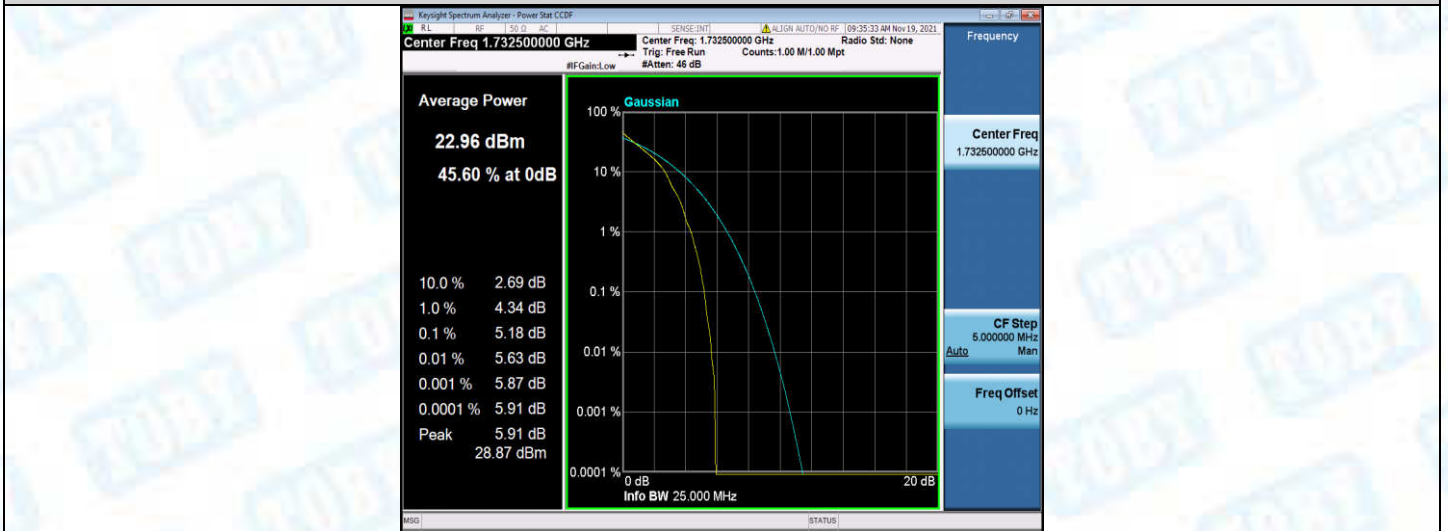

Band4-10MHz-16QAM-20175-1RB#0

Band4-10MHz-16QAM-20175-50RB#0

Band4-10MHz-16QAM-20350-1RB#0

Band4-10MHz-16QAM-20350-50RB#0

Band4-15MHz-QPSK-20025-1RB#0

Band4-15MHz-QPSK-20025-75RB#0

Band4-15MHz-QPSK-20175-1RB#0