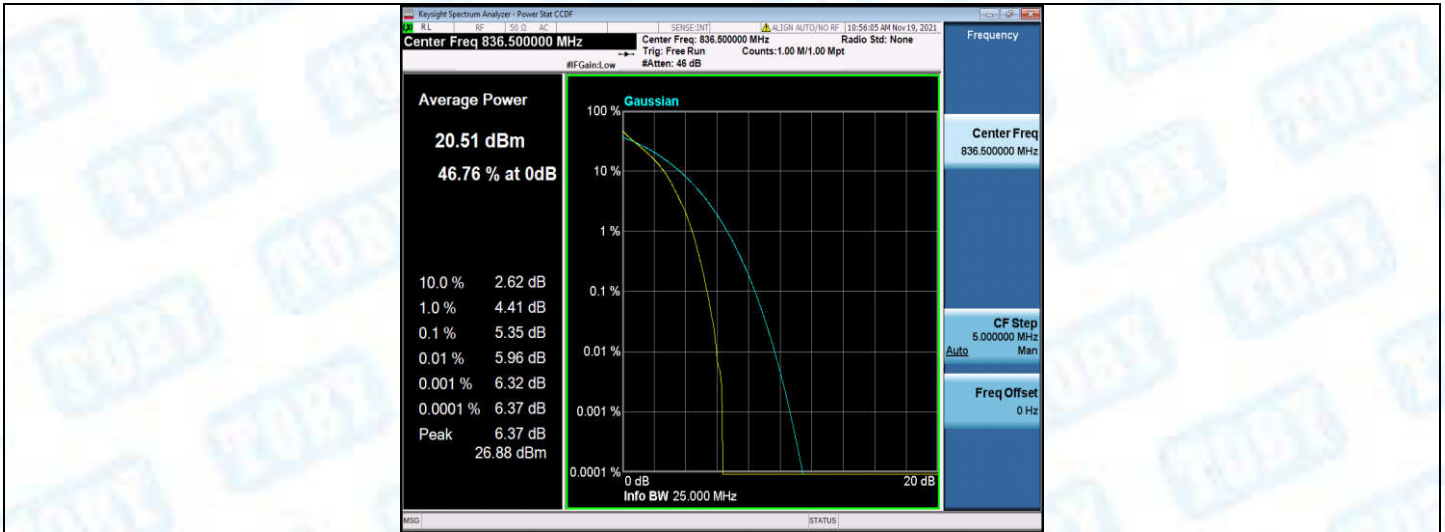

Band5-1.4MHz-QPSK-20407-1RB#0

Band5-1.4MHz-QPSK-20407-6RB#0

Band5-1.4MHz-QPSK-20525-1RB#0

Band5-1.4MHz-QPSK-20525-6RB#0

Band5-1.4MHz-QPSK-20643-1RB#0

Band5-1.4MHz-QPSK-20643-6RB#0

Band5-1.4MHz-16QAM-20407-1RB#0