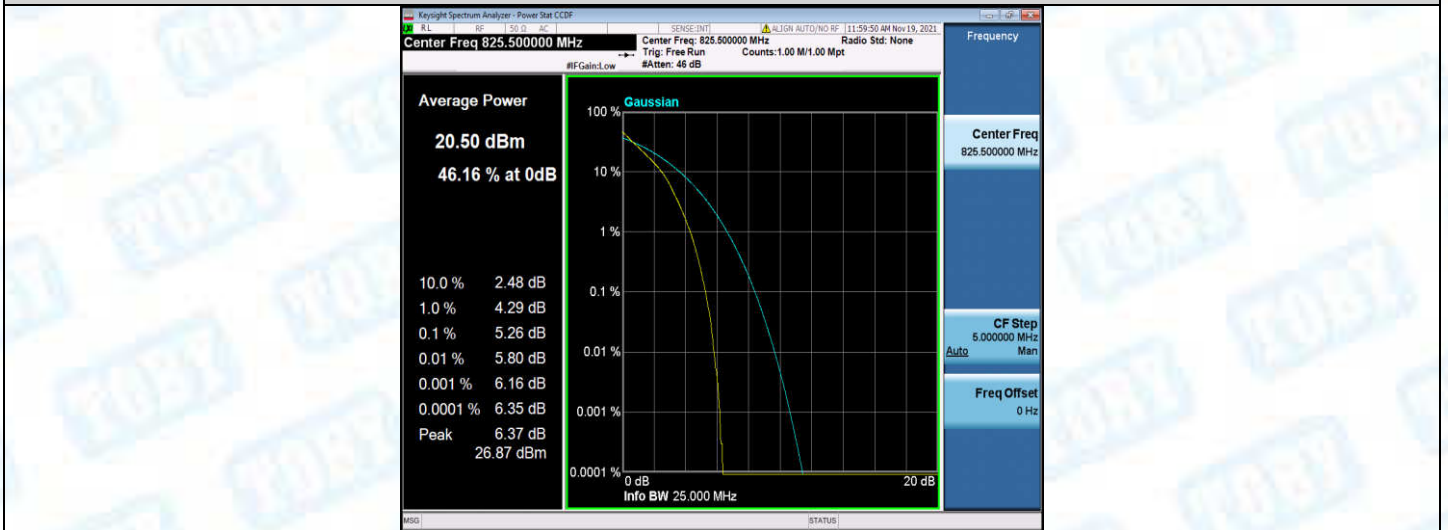

Band5-1.4MHz-16QAM-20407-6RB#0

Band5-1.4MHz-16QAM-20525-1RB#0

Band5-1.4MHz-16QAM-20525-6RB#0

Band5-1.4MHz-16QAM-20643-1RB#0

Band5-1.4MHz-16QAM-20643-6RB#0

Band5-3MHz-QPSK-20415-1RB#0

Band5-3MHz-QPSK-20415-15RB#0