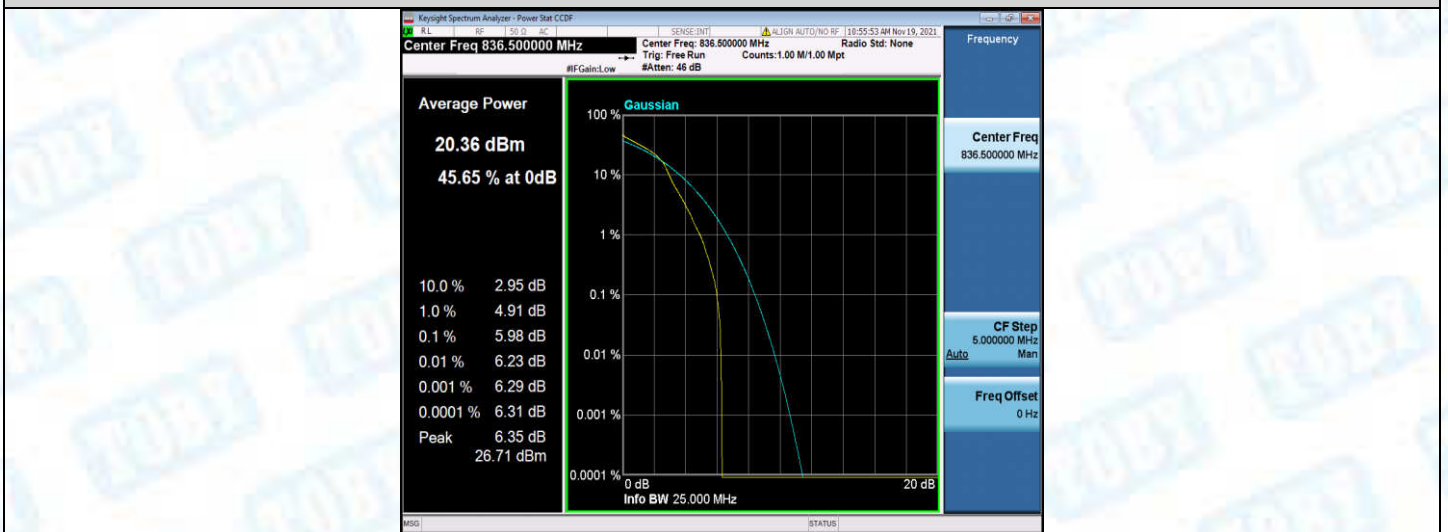

Band5-1.4MHz-16QAM-20525-1RB#0

Band5-1.4MHz-16QAM-20525-6RB#0