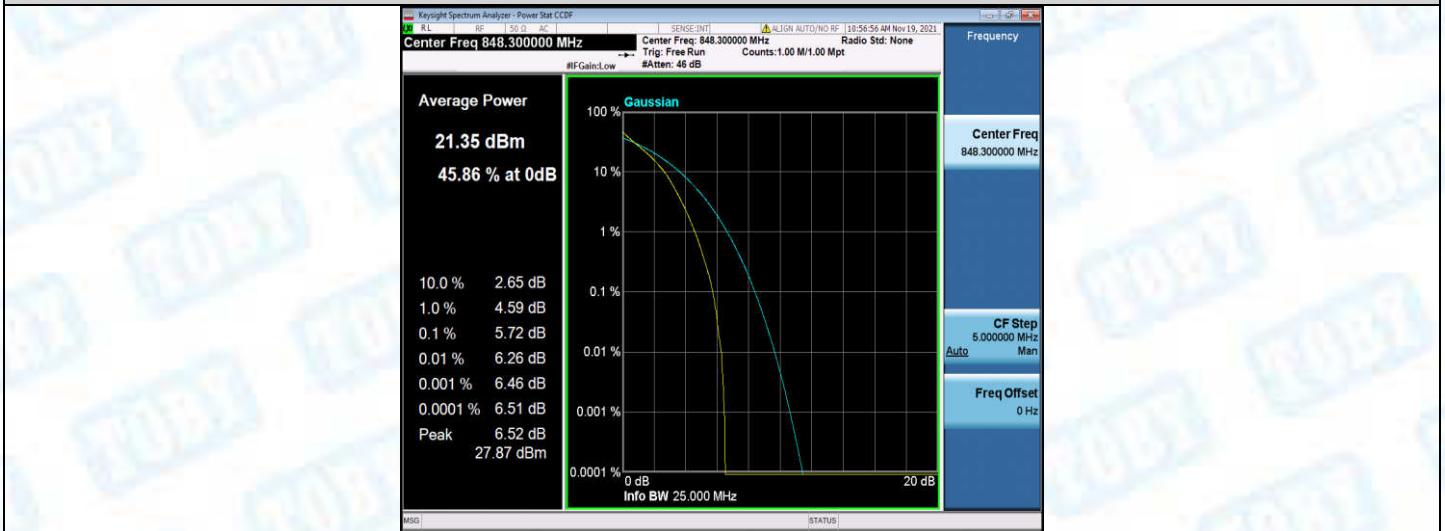

Band5-1.4MHz-QPSK-20407-1RB#0

Band5-1.4MHz-QPSK-20407-6RB#0

Band5-1.4MHz-QPSK-20525-1RB#0

Band5-1.4MHz-QPSK-20525-6RB#0

Band5-1.4MHz-QPSK-20643-1RB#0

Band5-1.4MHz-QPSK-20643-6RB#0

Band5-1.4MHz-16QAM-20407-1RB#0