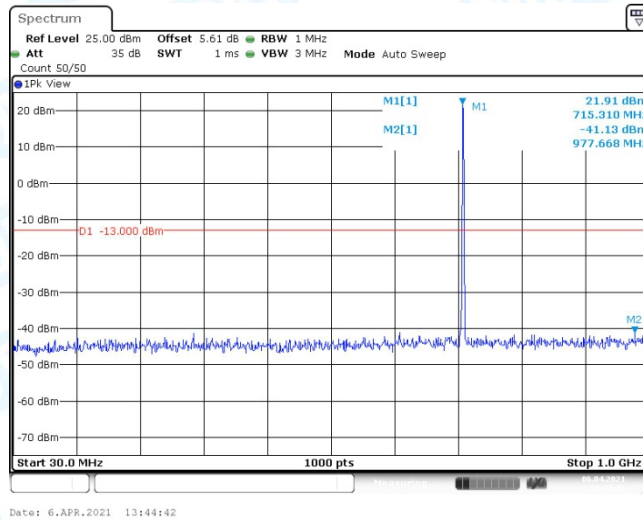

Band12-1.4MHz-16QAM-23173-1RB#0-Range1:30~1000MHz

Band12-1.4MHz-16QAM-23173-1RB#0-Range2:1000~10000MHz