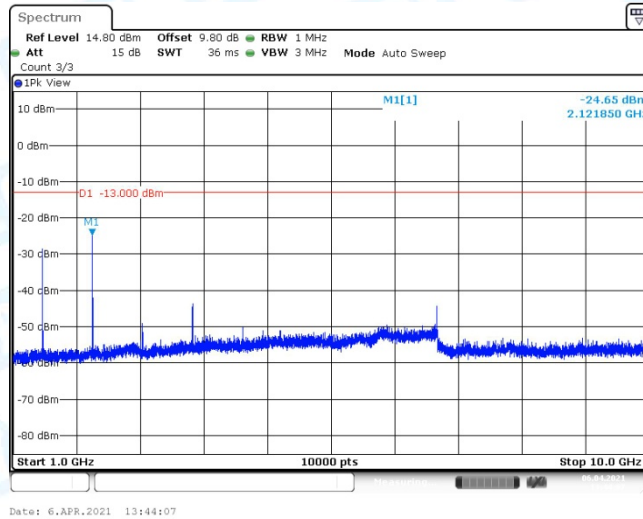

Band12-1.4MHz-16QAM-23095-1RB#0-Range1:30~1000MHz

Band12-1.4MHz-16QAM-23095-1RB#0-Range2:1000~10000MHz

Band12-1.4MHz-16QAM-23173-1RB#0-Range1:30~1000MHz

Band12-1.4MHz-16QAM-23173-1RB#0-Range2:1000~10000MHz