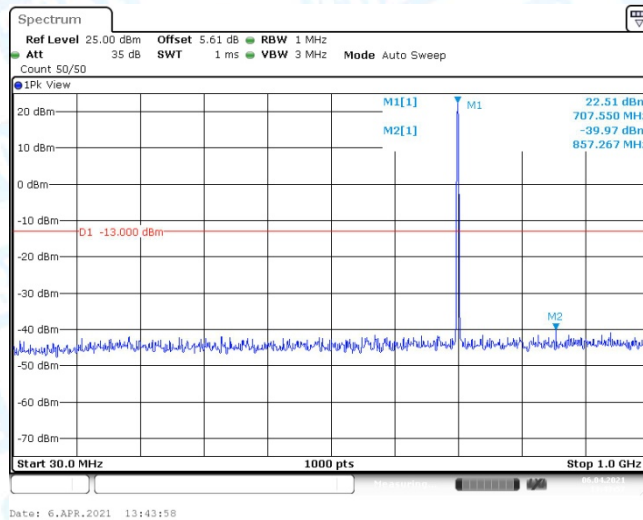

Band12-1.4MHz-16QAM-23095-1RB#0-Range1:30~1000MHz

Band12-1.4MHz-16QAM-23095-1RB#0-Range2:1000~10000MHz