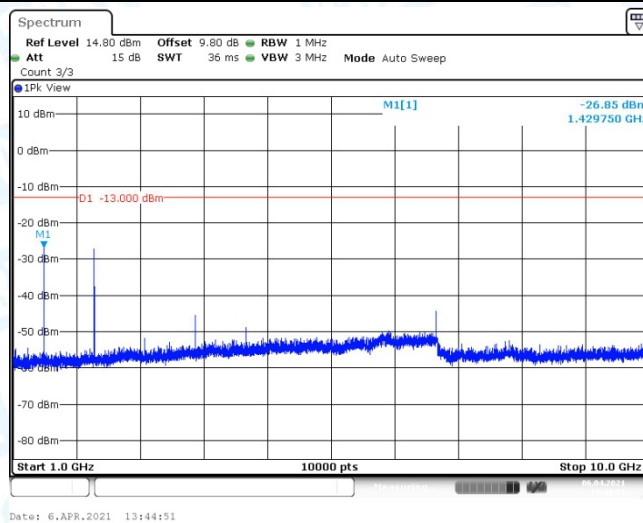

Band12-1.4MHz-16QAM-23095-1RB#0-Range1:30~1000MHz

Band12-1.4MHz-16QAM-23095-1RB#0-Range2:1000~10000MHz

Band12-1.4MHz-16QAM-23173-1RB#0-Range1:30~1000MHz

Band12-1.4MHz-16QAM-23173-1RB#0-Range2:1000~10000MHz