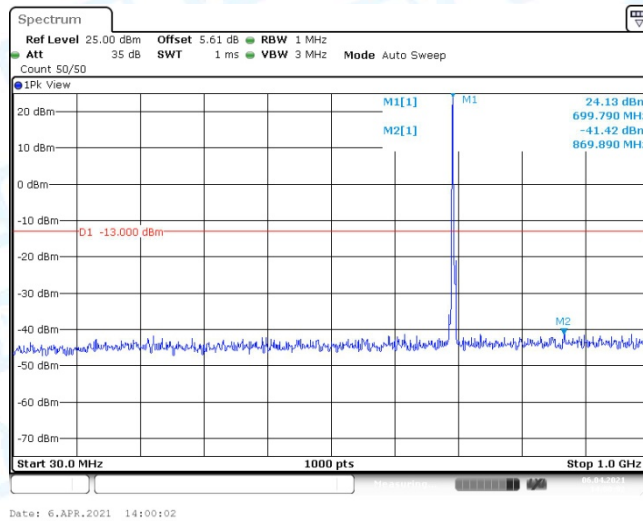

Band12-3MHz-QPSK-23025-1RB#0-Range1:30~1000MHz

Band12-3MHz-QPSK-23025-1RB#0-Range2:1000~10000MHz