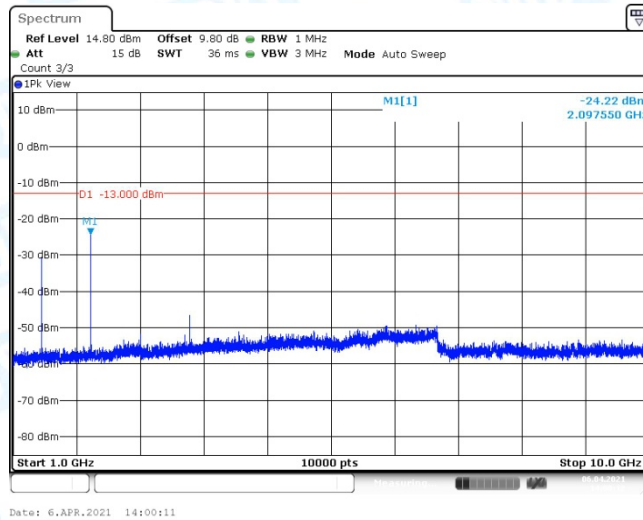

Band12-3MHz-QPSK-23025-1RB#0-Range2:1000~10000MHz

Band12-3MHz-QPSK-23095-1RB#0-Range1:30~1000MHz