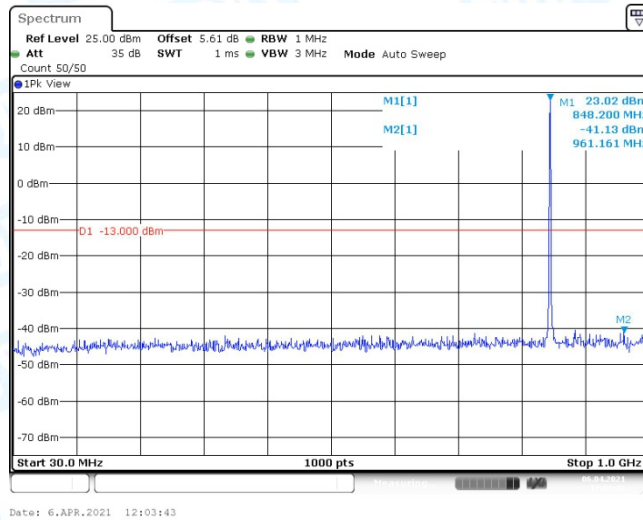

Band5-1.4MHz-16QAM-20643-1RB#0-Range1:30~1000MHz

Band5-1.4MHz-16QAM-20643-1RB#0-Range2:1000~10000MHz