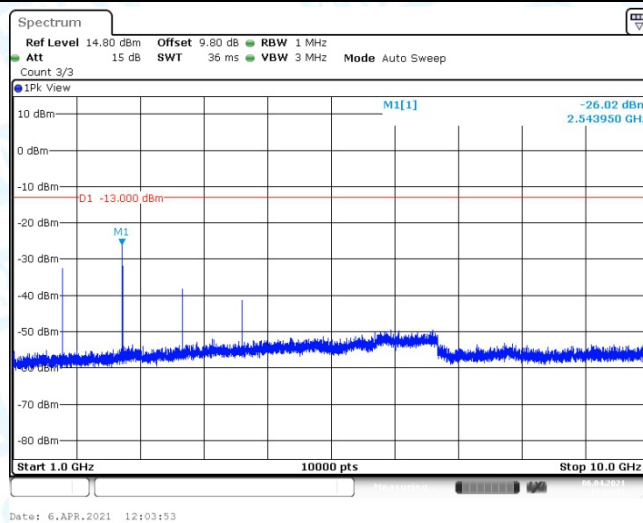

Band5-1.4MHz-16QAM-20643-1RB#0-Range2:1000~10000MHz

Band5-3MHz-QPSK-20415-1RB#0-Range1:30~1000MHz