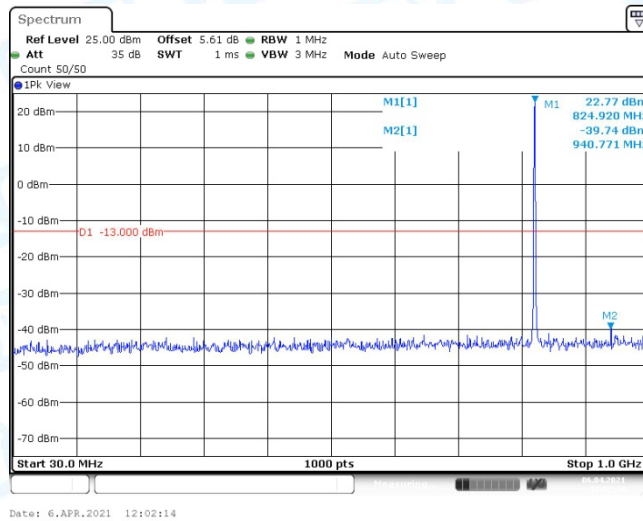

Band5-1.4MHz-16QAM-20407-1RB#0-Range1:30~1000MHz

Band5-1.4MHz-16QAM-20407-1RB#0-Range2:1000~10000MHz