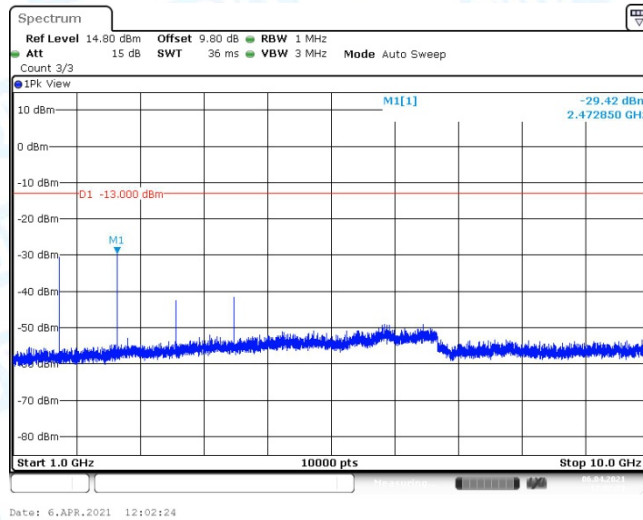

Band5-1.4MHz-QPSK-20643-1RB#0-Range2:1000~10000MHz

Band5-1.4MHz-16QAM-20407-1RB#0-Range1:30~1000MHz

Band5-1.4MHz-16QAM-20407-1RB#0-Range2:1000~10000MHz

Band5-1.4MHz-16QAM-20525-1RB#0-Range1:30~1000MHz

Band5-1.4MHz-16QAM-20525-1RB#0-Range2:1000~10000MHz