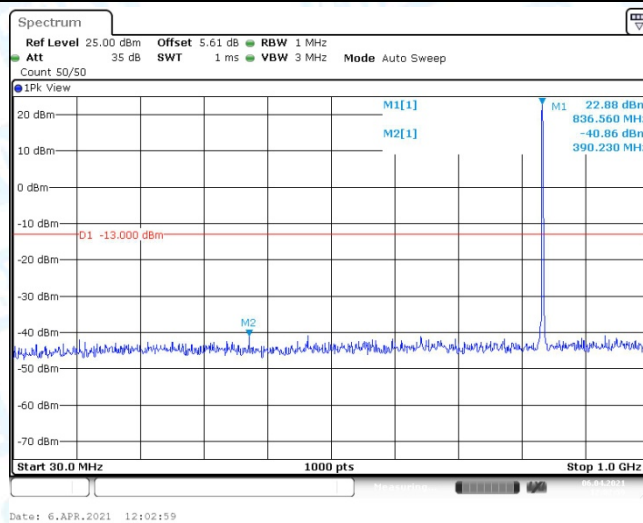

Band5-1.4MHz-QPSK-20643-1RB#0-Range2:1000~10000MHz

Band5-1.4MHz-16QAM-20407-1RB#0-Range1:30~1000MHz

Band5-1.4MHz-16QAM-20407-1RB#0-Range2:1000~10000MHz

Band5-1.4MHz-16QAM-20525-1RB#0-Range1:30~1000MHz

Band5-1.4MHz-16QAM-20525-1RB#0-Range2:1000~10000MHz