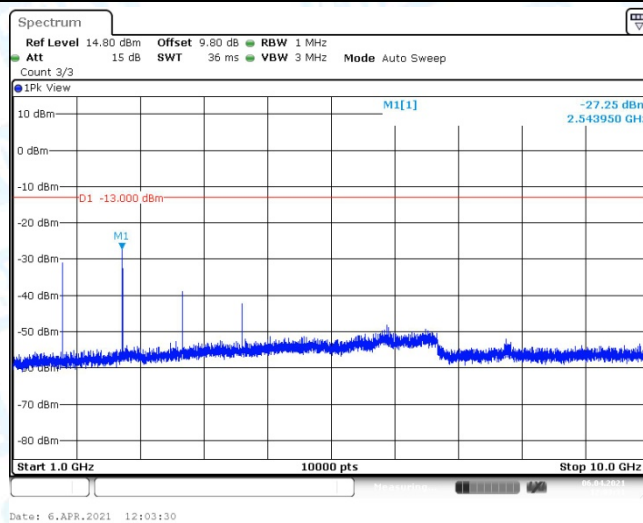

Band5-1.4MHz-QPSK-20643-1RB#0-Range2:1000~10000MHz

Band5-1.4MHz-16QAM-20407-1RB#0-Range1:30~1000MHz