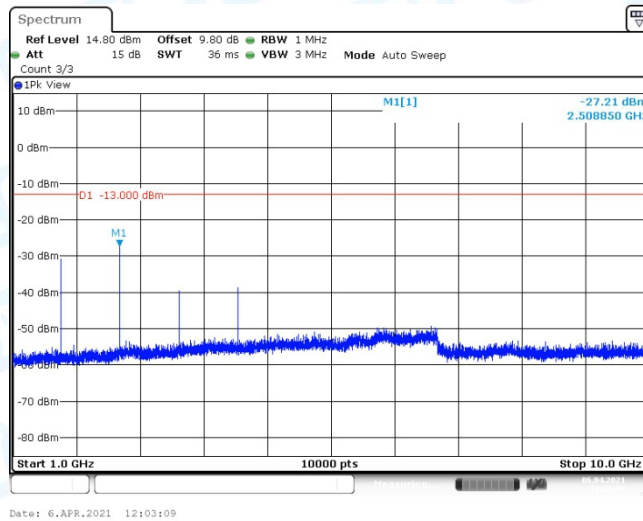

Band5-1.4MHz-QPSK-20643-1RB#0-Range2:1000~10000MHz

Band5-1.4MHz-16QAM-20407-1RB#0-Range1:30~1000MHz

Band5-1.4MHz-16QAM-20407-1RB#0-Range2:1000~10000MHz

Band5-1.4MHz-16QAM-20525-1RB#0-Range1:30~1000MHz

Band5-1.4MHz-16QAM-20525-1RB#0-Range2:1000~10000MHz