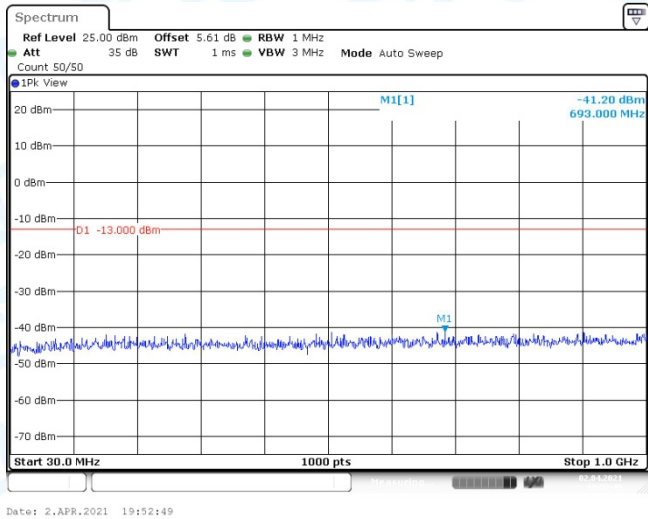

Band4-15MHz-16QAM-20325-1RB#0-Range1:30~1000MHz

Band4-15MHz-16QAM-20325-1RB#0-Range2:1000~2000MHz