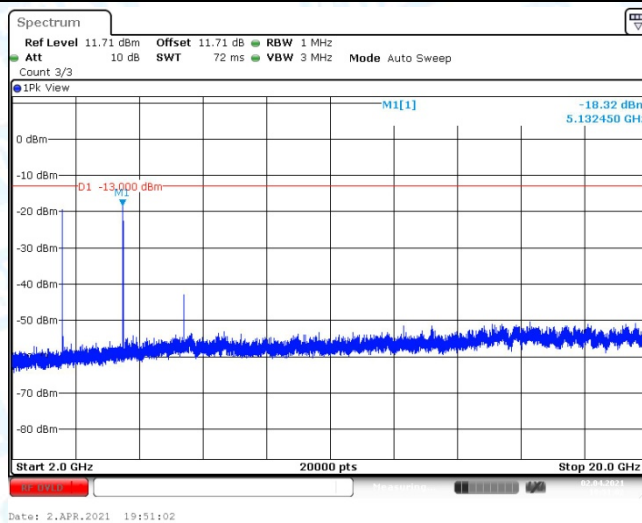

Band4-15MHz-16QAM-20025-1RB#0-Range3:2000~20000MHz

Band4-15MHz-16QAM-20175-1RB#0-Range1:30~1000MHz