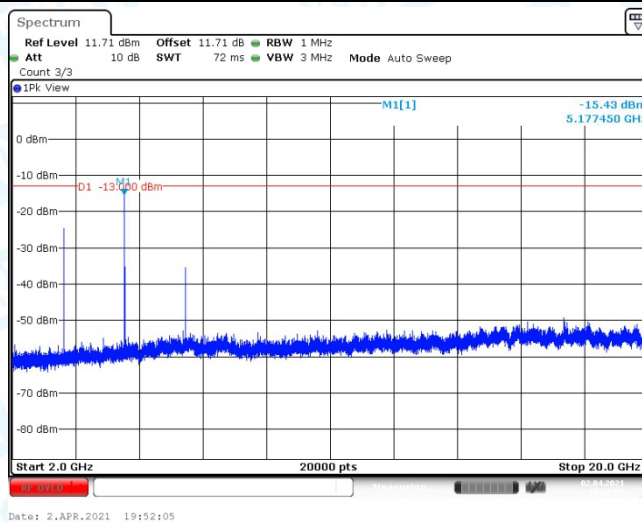

Band4-15MHz-16QAM-20175-1RB#0-Range3:2000~20000MHz

Band4-15MHz-16QAM-20325-1RB#0-Range1:30~1000MHz