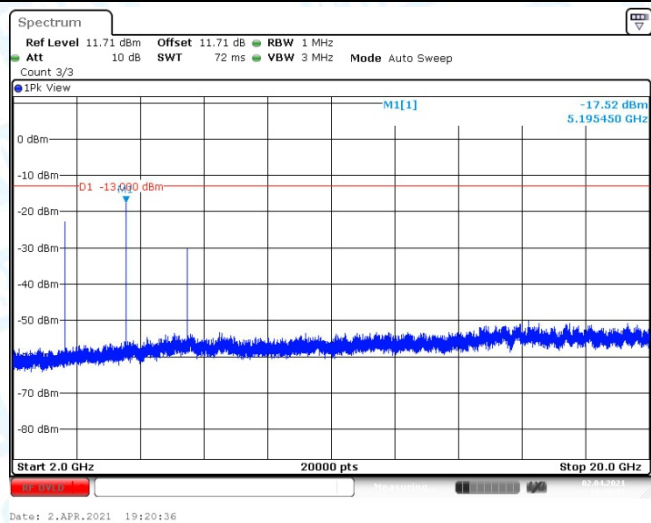

Band4-1.4MHz-16QAM-20175-1RB#0-Range3:2000~20000MHz

Band4-1.4MHz-16QAM-20393-1RB#0-Range1:30~1000MHz