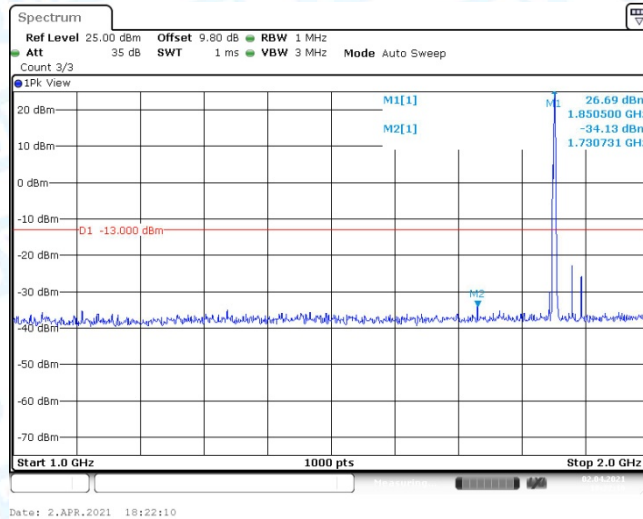

Band2-1.4MHz-QPSK-18607-1RB#0-Range2:1000~2000MHz