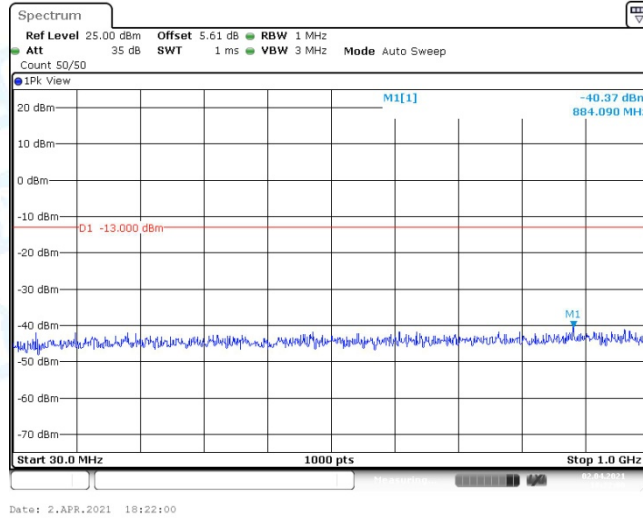

Test Graphs

Band2-1.4MHz-QPSK-18607-1RB#0-Range1:30~1000MHz