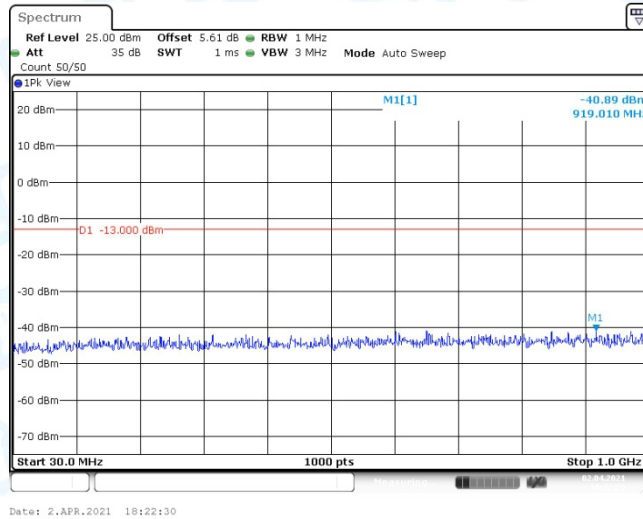

Band2-1.4MHz-16QAM-18607-1RB#0-Range1:30~1000MHz