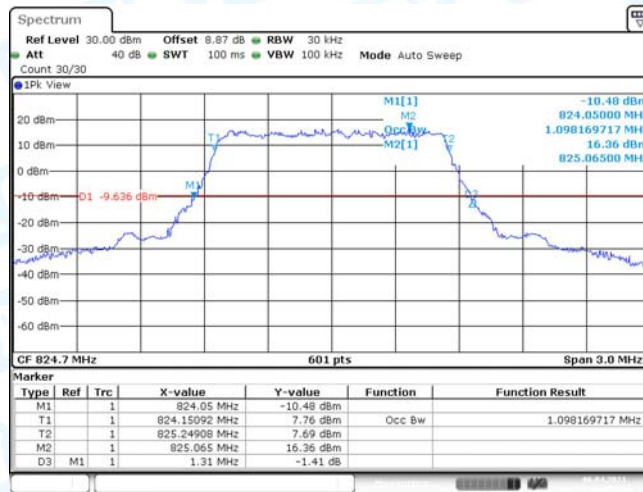

Date: 6.APR.2021 10:29:18

Band4-20MHz-16QAM-20050-100RB#0

Date: 6.APR.2021 10:28:35

Band4-20MHz-16QAM-20175-100RB#0

Date: 6.APR.2021 10:29:04

Band4-20MHz-16QAM-20300-100RB#0

Date: 6.APR.2021 10:29:32

Band5-1.4MHz-QPSK-20407-6RB#0