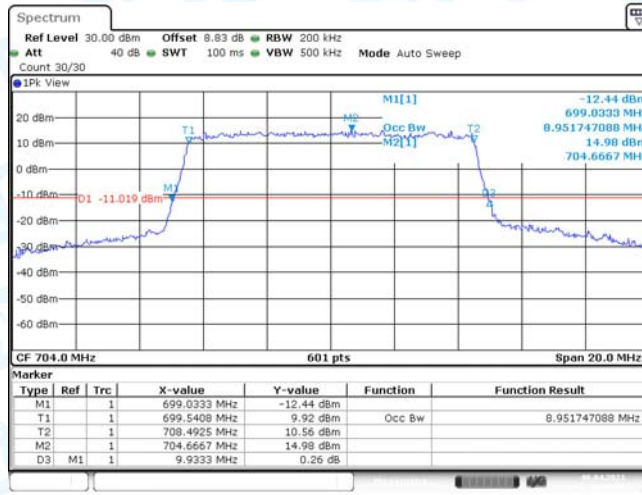

Date: 6.APR.2021 14:30:58