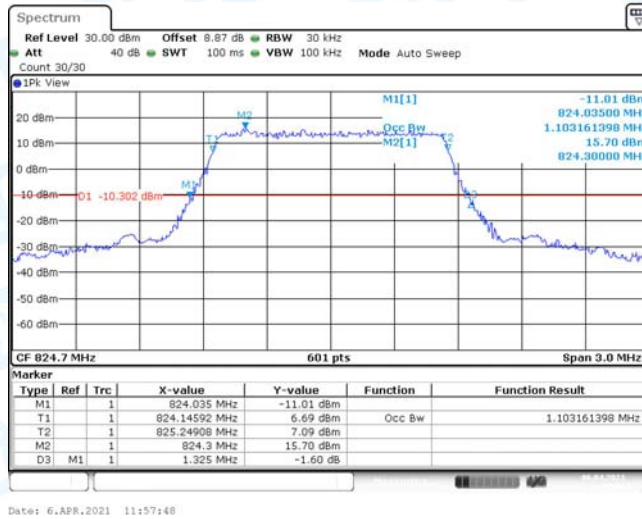

Band5-1.4MHz-16QAM-20407-6RB#0