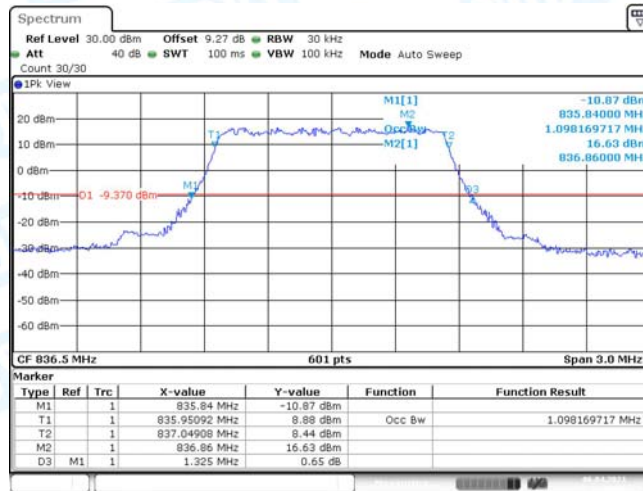

Band5-1.4MHz-QPSK-20525-6RB#0