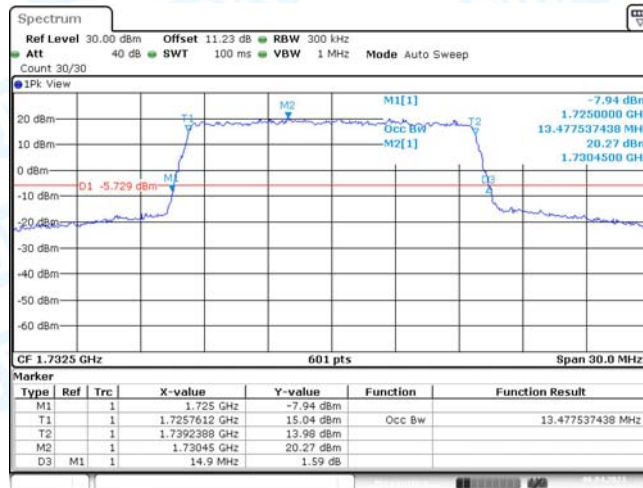

Band4-15MHz-QPSK-20175-75RB#0

Date: 6.APR.2021 10:10:34