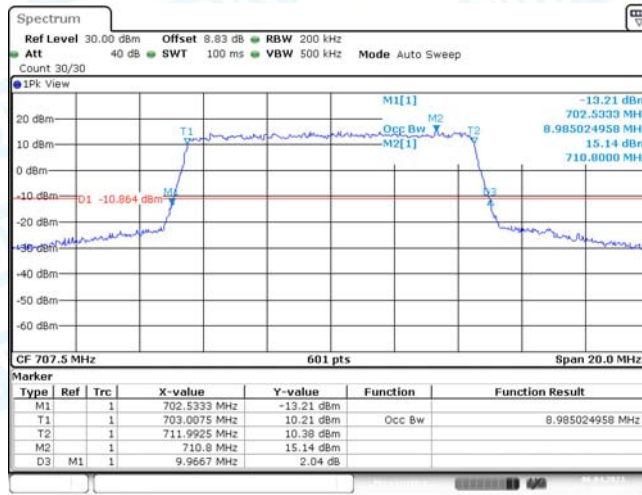

Band12-10MHz-16QAM-23095-50RB#0

Date: 6.APR.2021 14:31:26