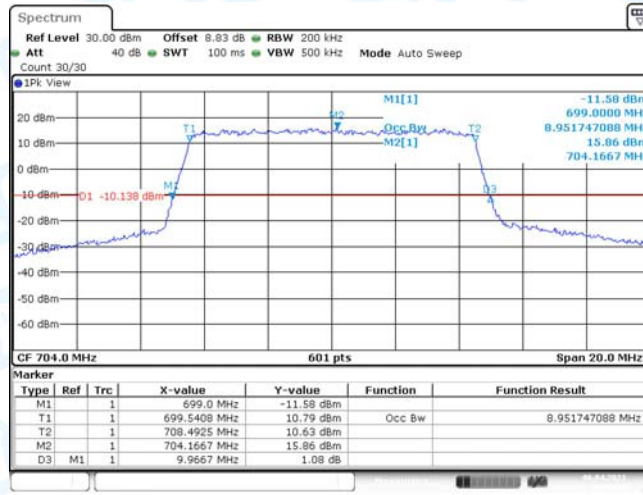

Band12-10MHz-QPSK-23060-50RB#0

Date: 6.APR.2021 14:30:44