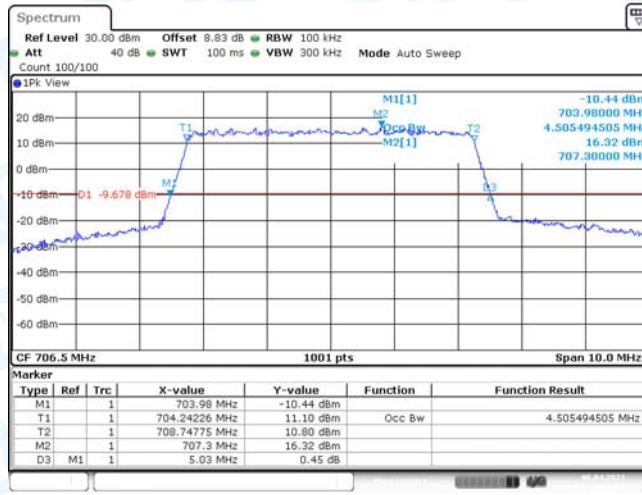

Band12-10MHz-16QAM-23060-50RB#0

Date: 6.APR.2021 14:30:58

Band12-10MHz-16QAM-23095-50RB#0

Date: 6.APR.2021 14:31:26

Band12-10MHz-16QAM-23130-50RB#0

Date: 6.APR.2021 14:31:54

Band17-5MHz-QPSK-23755-25RB#0

Date: 6.APR.2021 14:51:07