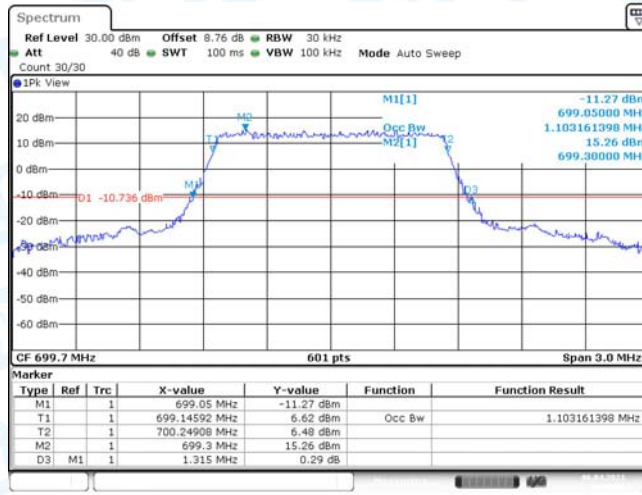

Date: 6.APR.2021 12:55:05

Band12-1.4MHz-QPSK-23017-6RB#0

Band12-1.4MHz-QPSK-23095-6RB#0

Band12-1.4MHz-QPSK-23173-6RB#0

Band12-1.4MHz-16QAM-23017-6RB#0

Band12-1.4MHz-16QAM-23095-6RB#0

Band12-1.4MHz-16QAM-23173-6RB#0