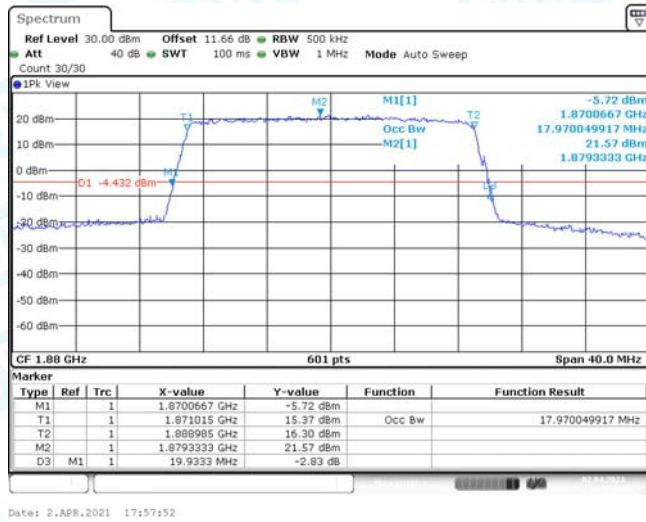

Band2-20MHz-QPSK-18900-100RB#0