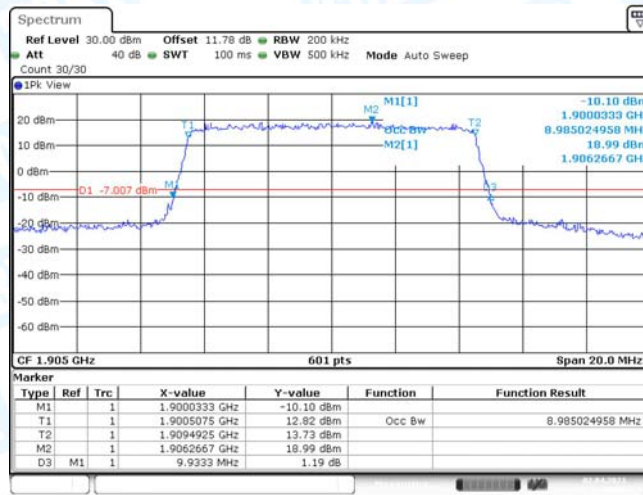

Band2-10MHz-16QAM-19150-50RB#0

Date: 2.APR.2021 17:19:03

Band2-15MHz-QPSK-18675-75RB#0