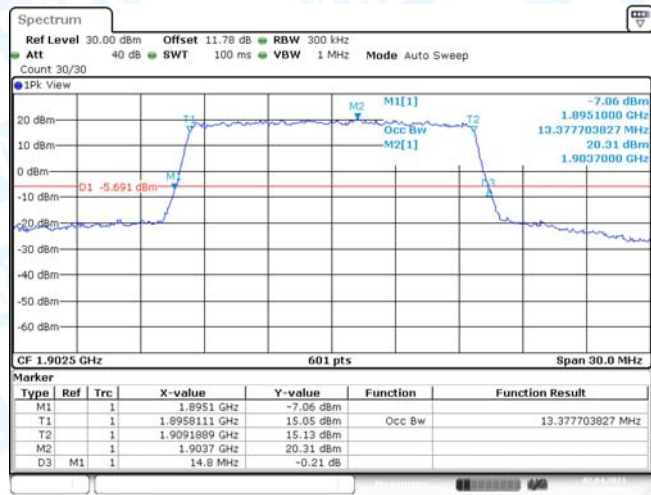

Band2-15MHz-QPSK-19125-75RB#0

Date: 2.APR.2021 17:38:25

Band2-15MHz-16QAM-18675-75RB#0