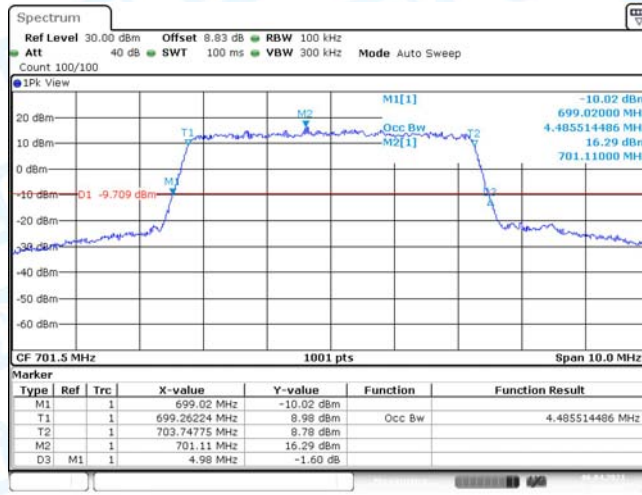

Date: 6.APR.2021 13:56:43

Band12-5MHz-QPSK-23035-25RB#0

Band12-5MHz-QPSK-23095-25RB#0

Band12-5MHz-QPSK-23155-25RB#0

Band12-5MHz-16QAM-23035-25RB#0

Date: 6.APR.2021 14:13:16

Band12-5MHz-16QAM-23095-25RB#0

Date: 6.APR.2021 14:13:58