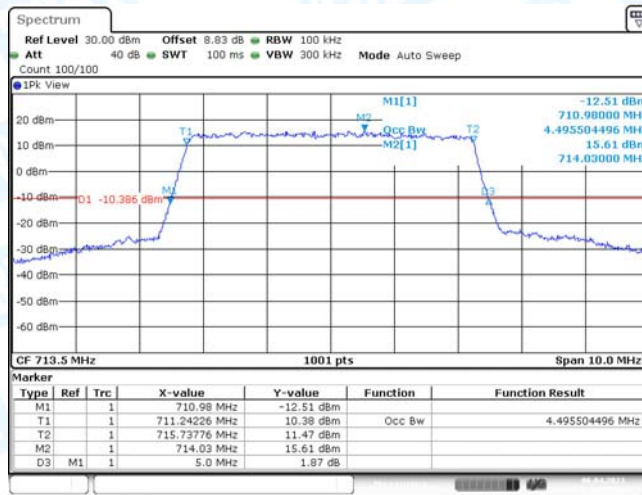

Band17-5MHz-QPSK-23825-25RB#0

Date: 6.APR.2021 14:52:31

Band17-5MHz-16QAM-23755-25RB#0