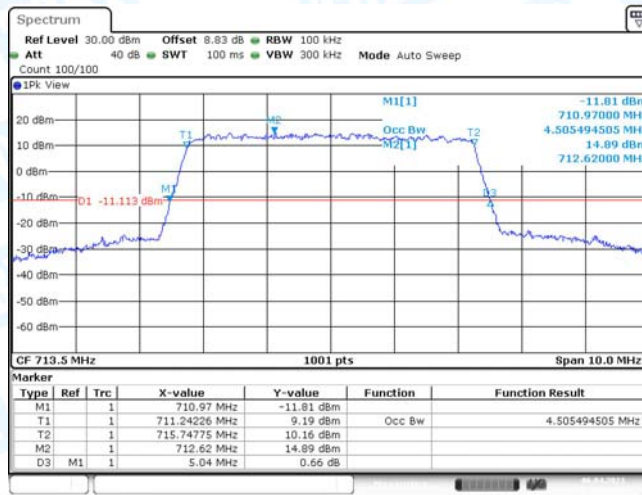

Band12-5MHz-16QAM-23155-25RB#0

Date: 6.APR.2021 14:14:41