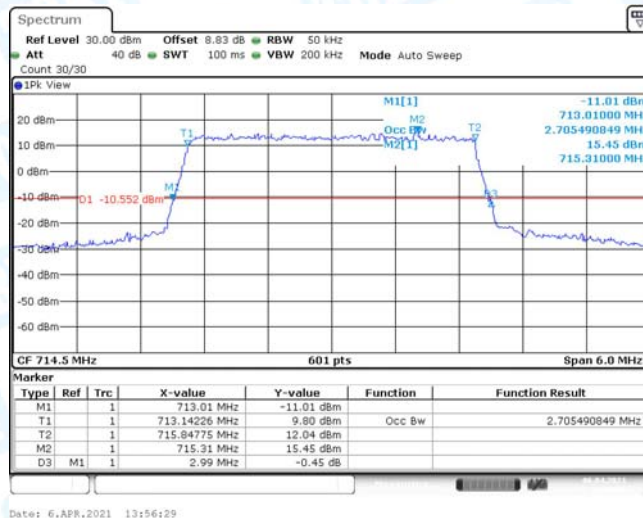

Band12-3MHz-QPSK-23165-15RB#0