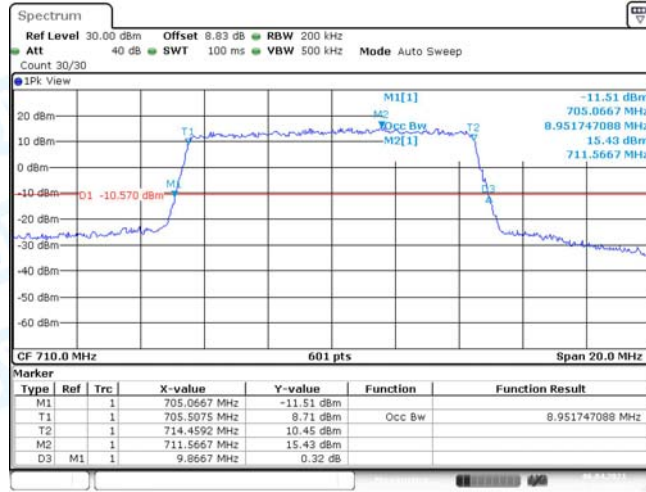

Band17-10MHz-QPSK-23790-50RB#0

Band17-10MHz-QPSK-23800-50RB#0

Band17-10MHz-16QAM-23780-50RB#0

Date: 6.APR.2021 15:11:03

Band17-10MHz-16QAM-23790-50RB#0

Date: 6.APR.2021 15:11:31

Band17-10MHz-16QAM-23800-50RB#0