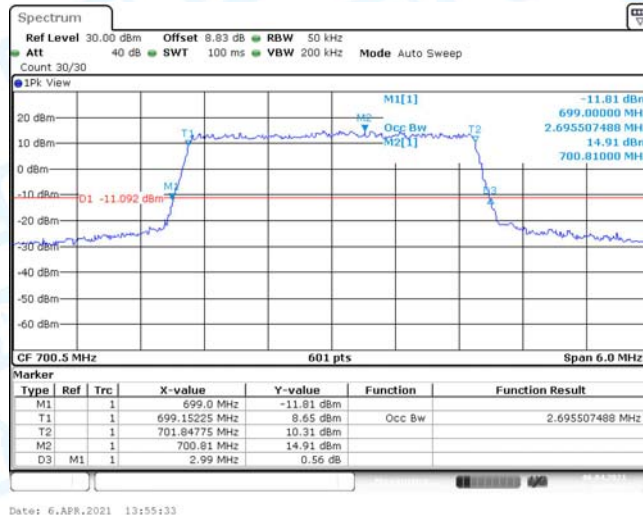

Band12-3MHz-QPSK-23025-15RB#0