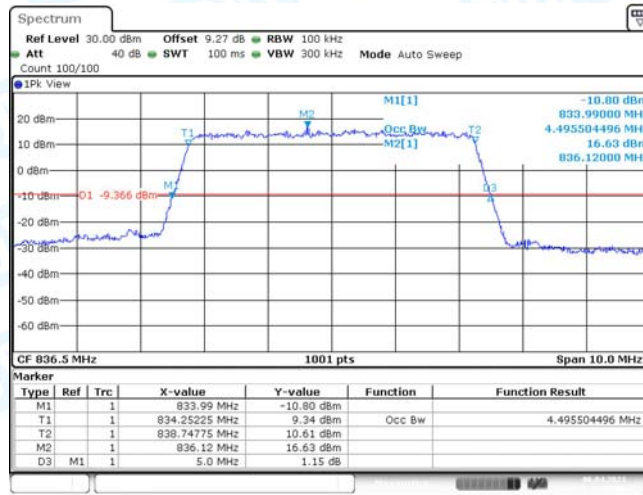

Band5-5MHz-QPSK-20625-25RB#0

Date: 6.APR.2021 12:35:59

Band5-5MHz-16QAM-20425-25RB#0

Date: 6.APR.2021 12:34:55

Band5-5MHz-16QAM-20525-25RB#0

Date: 6.APR.2021 12:35:38

Band5-5MHz-16QAM-20625-25RB#0

Date: 6.APR.2021 12:36:20