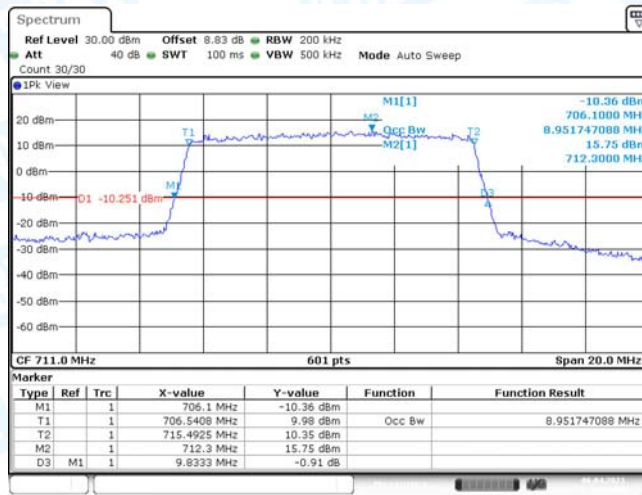

Band12-10MHz-16QAM-23060-50RB#0

Date: 6.APR.2021 14:30:58

Band12-10MHz-16QAM-23095-50RB#0

Date: 6.APR.2021 14:31:26

Band12-10MHz-16QAM-23130-50RB#0

Date: 6.APR.2021 14:31:54

Band17-5MHz-QPSK-23755-25RB#0

Date: 6.APR.2021 14:51:07