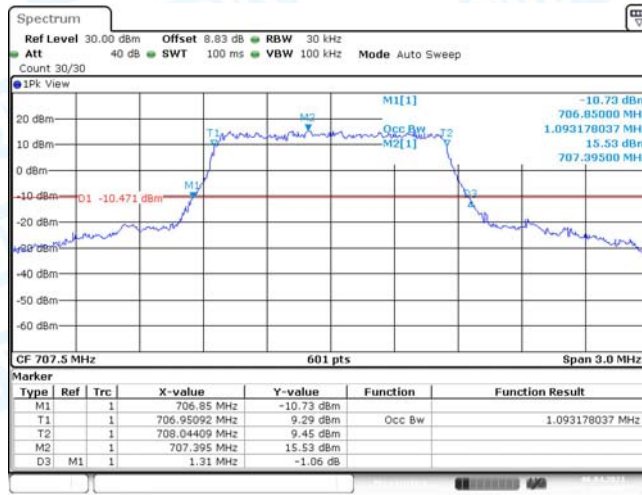

Date: 6.APR.2021 12:55:05

Band12-1.4MHz-QPSK-23017-6RB#0

Band12-1.4MHz-QPSK-23095-6RB#0

Band12-1.4MHz-QPSK-23173-6RB#0

Band12-1.4MHz-16QAM-23017-6RB#0

Band12-1.4MHz-16QAM-23095-6RB#0

Band12-1.4MHz-16QAM-23173-6RB#0