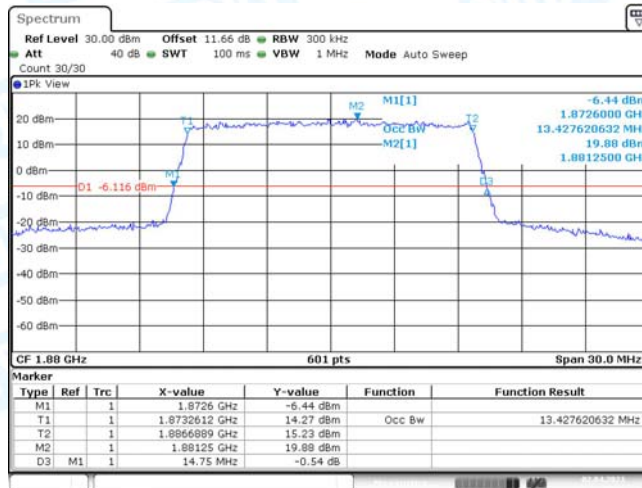

Band2-15MHz-QPSK-19125-75RB#0

Date: 2.APR.2021 17:38:25

Band2-15MHz-16QAM-18675-75RB#0

Date: 2.APR.2021 17:37:43

Band2-15MHz-16QAM-18900-75RB#0

Date: 2.APR.2021 17:38:11

Band2-15MHz-16QAM-19125-75RB#0

Date: 2.APR.2021 17:38:40