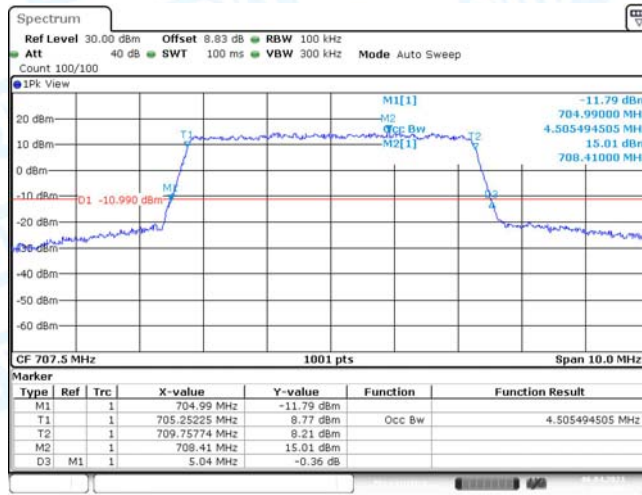

Date: 6.APR.2021 13:56:43

Band12-5MHz-QPSK-23035-25RB#0

Band12-5MHz-QPSK-23095-25RB#0

Band12-5MHz-QPSK-23155-25RB#0

Band12-5MHz-16QAM-23035-25RB#0

Date: 6.APR.2021 14:13:16

Band12-5MHz-16QAM-23095-25RB#0

Date: 6.APR.2021 14:13:58