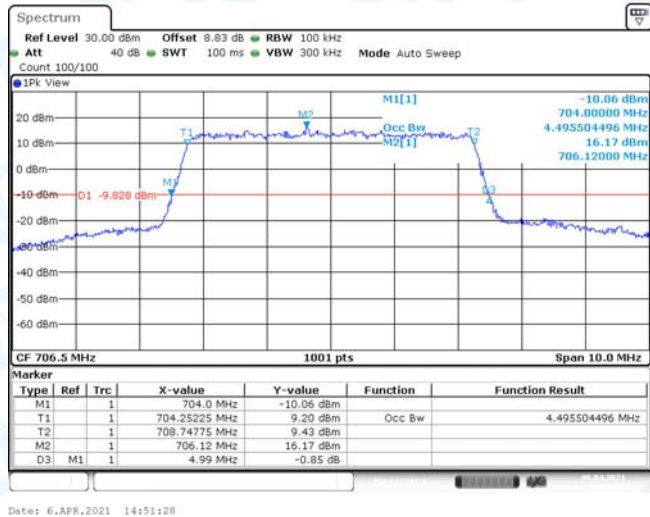

Band17-5MHz-QPSK-23790-25RB#0

Date: 6.APR.2021 14:51:49

Band17-5MHz-QPSK-23825-25RB#0

Date: 6.APR.2021 14:52:31

Band17-5MHz-16QAM-23755-25RB#0

Band17-5MHz-16QAM-23790-25RB#0

Band17-5MHz-16QAM-23825-25RB#0

Band17-10MHz-QPSK-23780-50RB#0