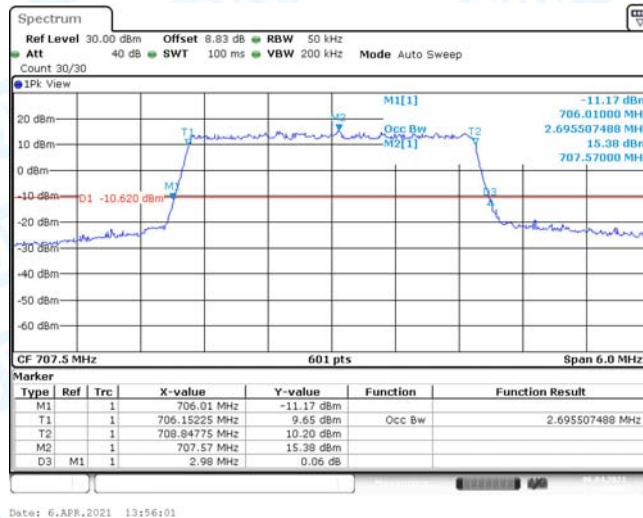

Band12-3MHz-QPSK-23095-15RB#0