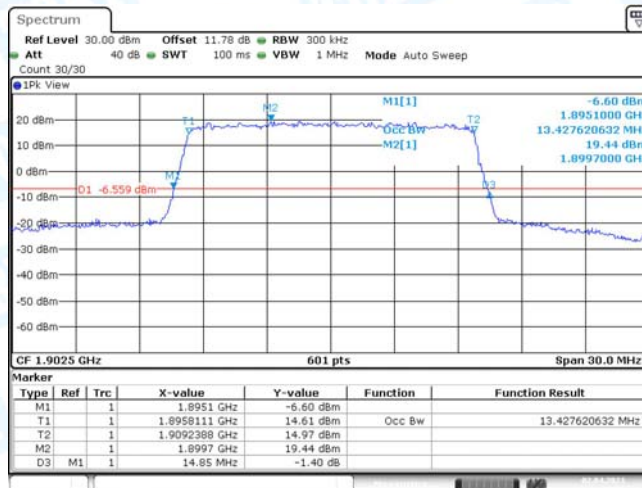

Band2-15MHz-QPSK-19125-75RB#0

Date: 2.APR.2021 17:38:25

Band2-15MHz-16QAM-18675-75RB#0

Date: 2.APR.2021 17:37:43

Band2-15MHz-16QAM-18900-75RB#0

Date: 2.APR.2021 17:38:11

Band2-15MHz-16QAM-19125-75RB#0

Date: 2.APR.2021 17:38:40