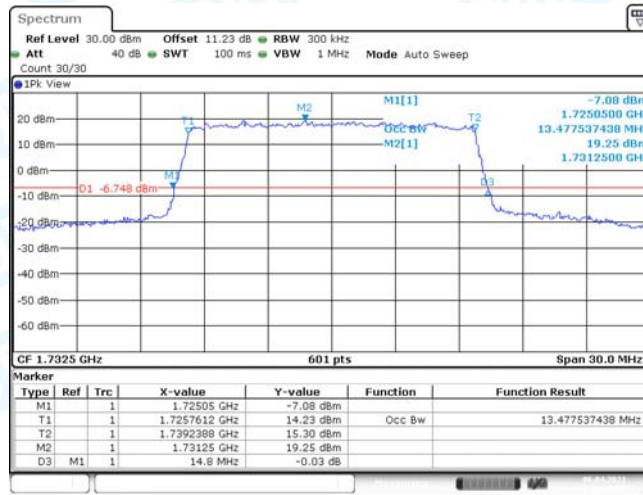

Date: 6.APR.2021 10:10:05

Band4-15MHz-QPSK-20175-75RB#0

Date: 6.APR.2021 10:10:34

Band4-15MHz-QPSK-20325-75RB#0

Date: 6.APR.2021 10:11:02

Band4-15MHz-16QAM-20025-75RB#0

Date: 6.APR.2021 10:10:19

Band4-15MHz-16QAM-20175-75RB#0