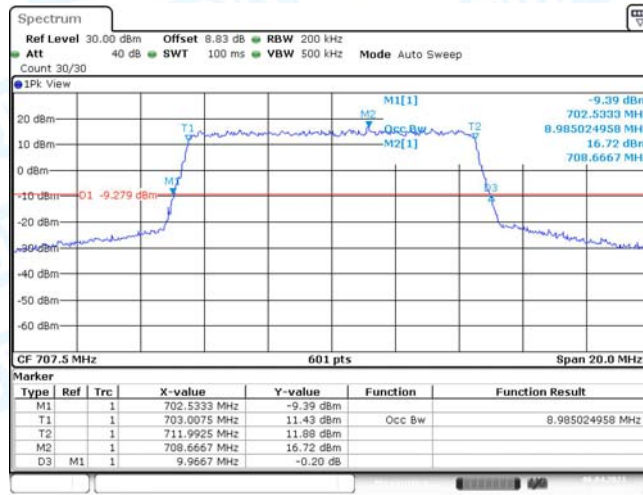

Band12-5MHz-16QAM-23155-25RB#0

Date: 6.APR.2021 14:14:41

Band12-10MHz-QPSK-23060-50RB#0

Date: 6.APR.2021 14:30:44

Band12-10MHz-QPSK-23095-50RB#0

Date: 6.APR.2021 14:31:12

Band12-10MHz-QPSK-23130-50RB#0

Date: 6.APR.2021 14:31:40