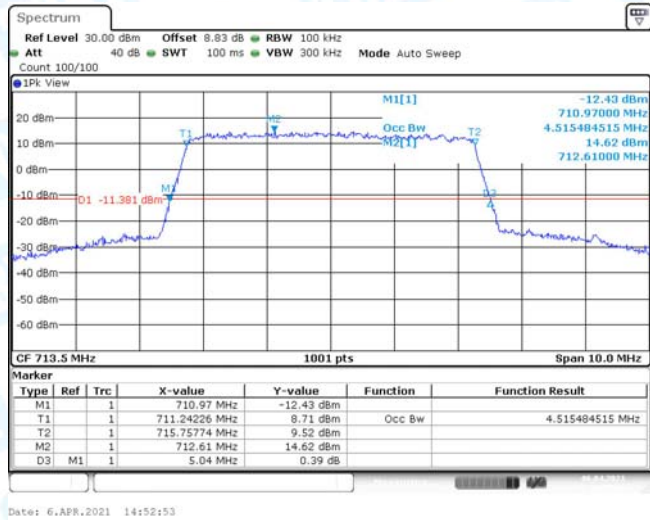

Band17-5MHz-QPSK-23790-25RB#0

Date: 6.APR.2021 14:51:49

Band17-5MHz-QPSK-23825-25RB#0

Date: 6.APR.2021 14:52:31

Band17-5MHz-16QAM-23755-25RB#0

Band17-5MHz-16QAM-23790-25RB#0

Band17-5MHz-16QAM-23825-25RB#0

Band17-10MHz-QPSK-23780-50RB#0