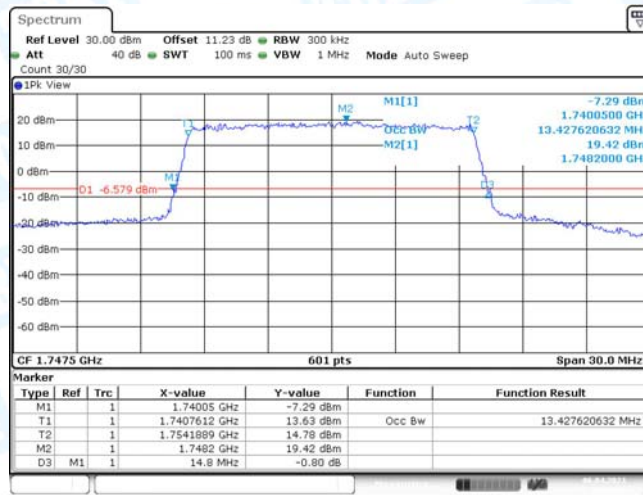

Band4-15MHz-16QAM-20325-75RB#0

Date: 6.APR.2021 10:11:16