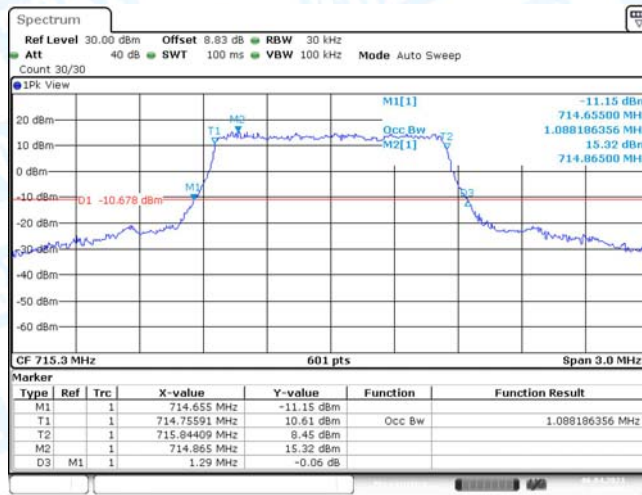

Date: 6.APR.2021 12:55:05

Band12-1.4MHz-QPSK-23017-6RB#0

Band12-1.4MHz-QPSK-23095-6RB#0

Band12-1.4MHz-QPSK-23173-6RB#0

Band12-1.4MHz-16QAM-23017-6RB#0

Band12-1.4MHz-16QAM-23095-6RB#0

Band12-1.4MHz-16QAM-23173-6RB#0