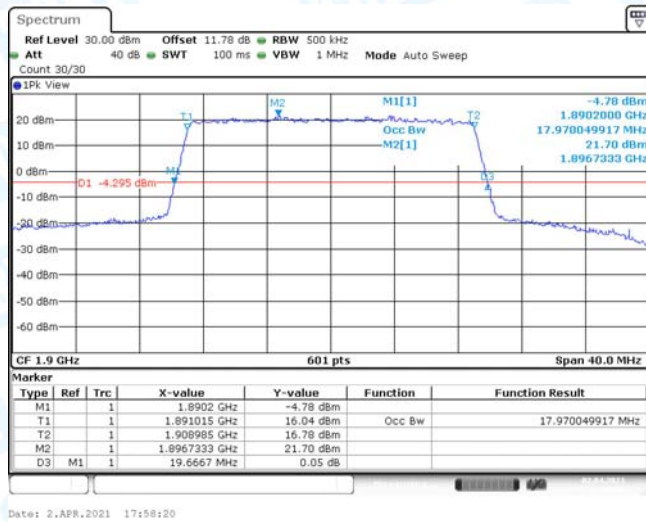

Band2-20MHz-QPSK-19100-100RB#0