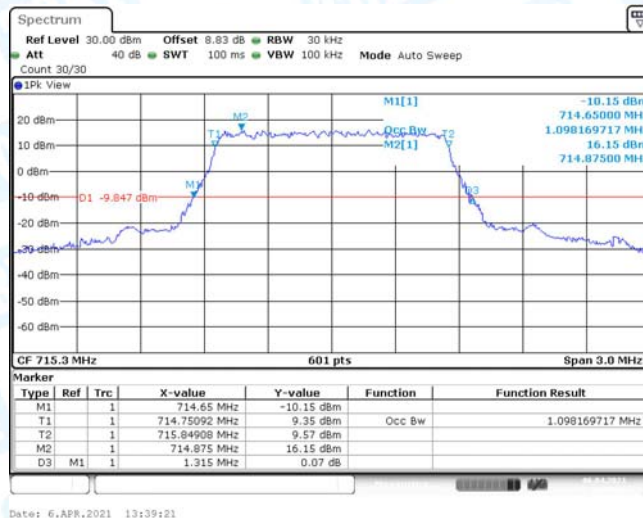

Date: 6.APR.2021 12:55:05

Band12-1.4MHz-QPSK-23017-6RB#0

Band12-1.4MHz-QPSK-23095-6RB#0

Band12-1.4MHz-QPSK-23173-6RB#0

Band12-1.4MHz-16QAM-23017-6RB#0

Band12-1.4MHz-16QAM-23095-6RB#0

Band12-1.4MHz-16QAM-23173-6RB#0