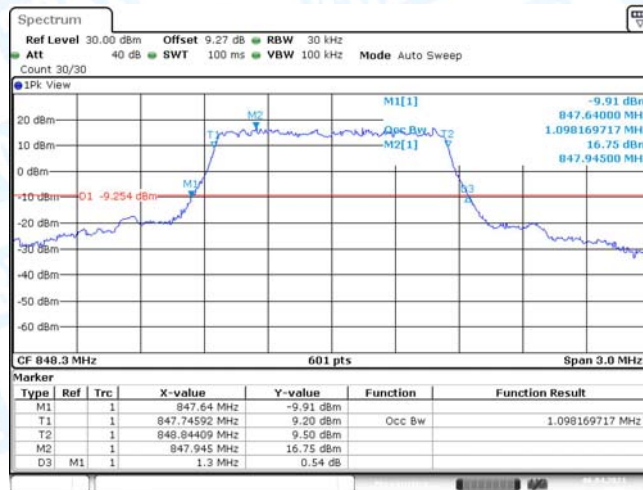

Band5-1.4MHz-QPSK-20643-6RB#0