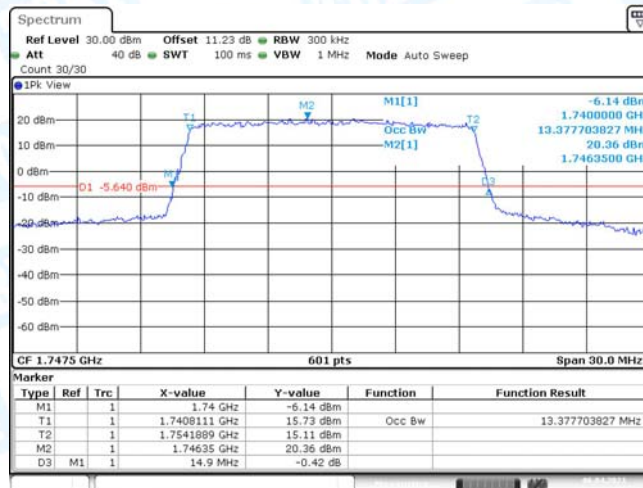

Band4-15MHz-QPSK-20325-75RB#0

Date: 6.APR.2021 10:11:02

Band4-15MHz-16QAM-20025-75RB#0