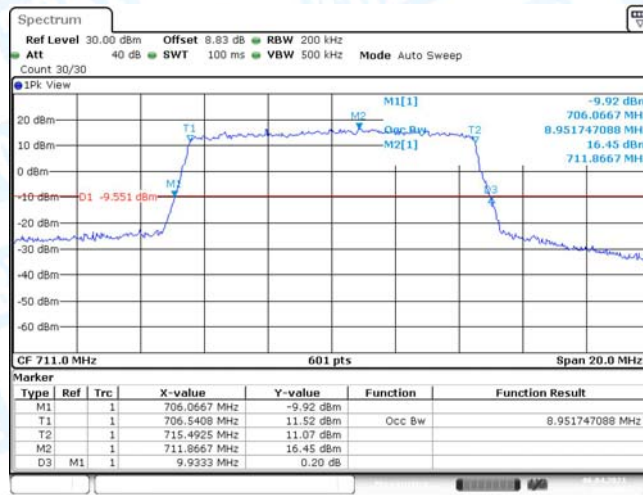

Band12-5MHz-16QAM-23155-25RB#0

Date: 6.APR.2021 14:14:41

Band12-10MHz-QPSK-23060-50RB#0

Date: 6.APR.2021 14:30:44

Band12-10MHz-QPSK-23095-50RB#0

Date: 6.APR.2021 14:31:12

Band12-10MHz-QPSK-23130-50RB#0

Date: 6.APR.2021 14:31:40