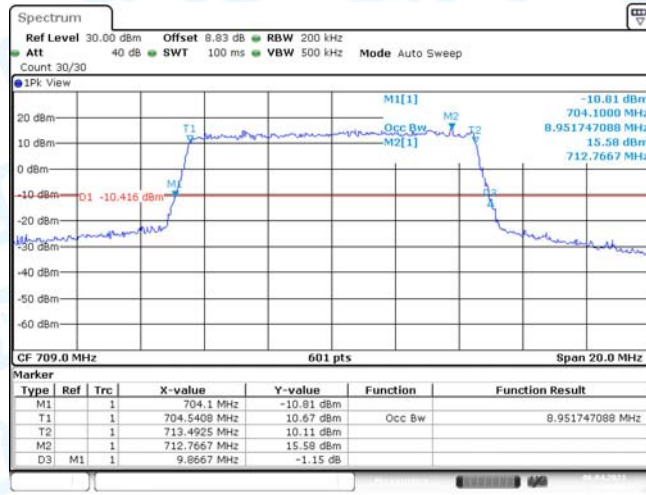

Band17-10MHz-16QAM-23780-50RB#0

Date: 6.APR.2021 15:11:03