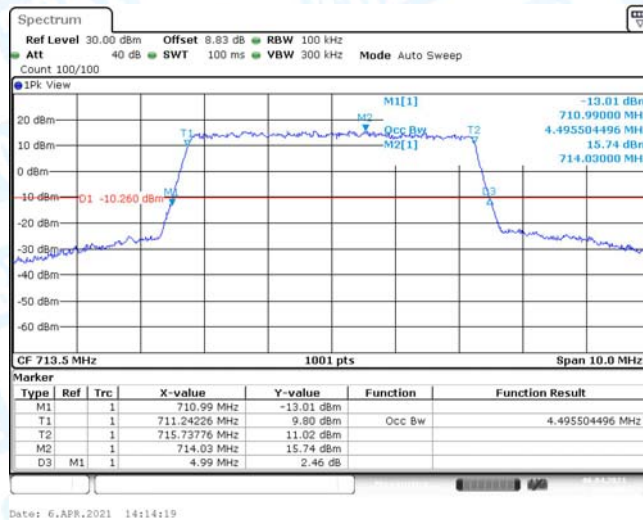

Date: 6.APR.2021 13:56:43

Band12-5MHz-QPSK-23035-25RB#0

Band12-5MHz-QPSK-23095-25RB#0

Band12-5MHz-QPSK-23155-25RB#0

Band12-5MHz-16QAM-23035-25RB#0

Date: 6.APR.2021 14:13:16

Band12-5MHz-16QAM-23095-25RB#0

Date: 6.APR.2021 14:13:58