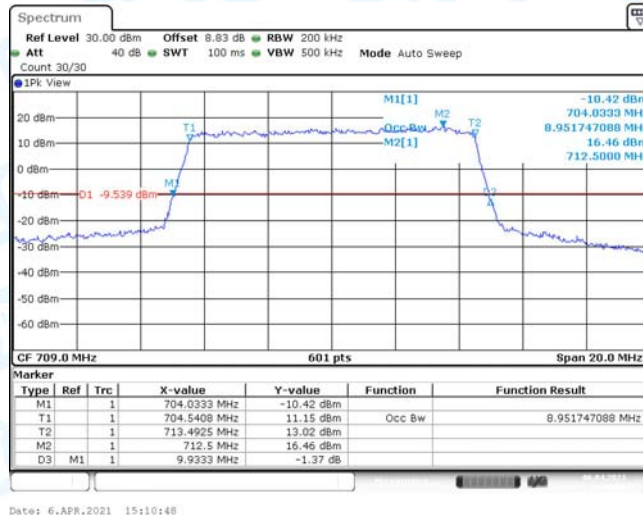

Band17-5MHz-QPSK-23790-25RB#0

Date: 6.APR.2021 14:51:49

Band17-5MHz-QPSK-23825-25RB#0

Date: 6.APR.2021 14:52:31

Band17-5MHz-16QAM-23755-25RB#0

Band17-5MHz-16QAM-23790-25RB#0

Band17-5MHz-16QAM-23825-25RB#0

Band17-10MHz-QPSK-23780-50RB#0