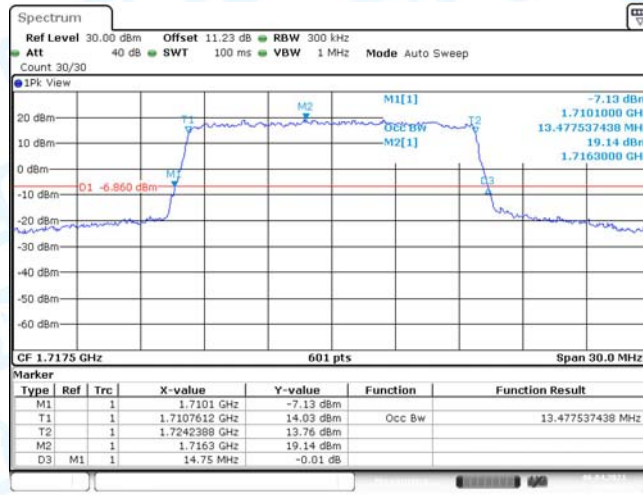

Date: 6.APR.2021 10:10:05

Band4-15MHz-QPSK-20175-75RB#0

Date: 6.APR.2021 10:10:34

Band4-15MHz-QPSK-20325-75RB#0

Date: 6.APR.2021 10:11:02

Band4-15MHz-16QAM-20025-75RB#0

Date: 6.APR.2021 10:10:19

Band4-15MHz-16QAM-20175-75RB#0