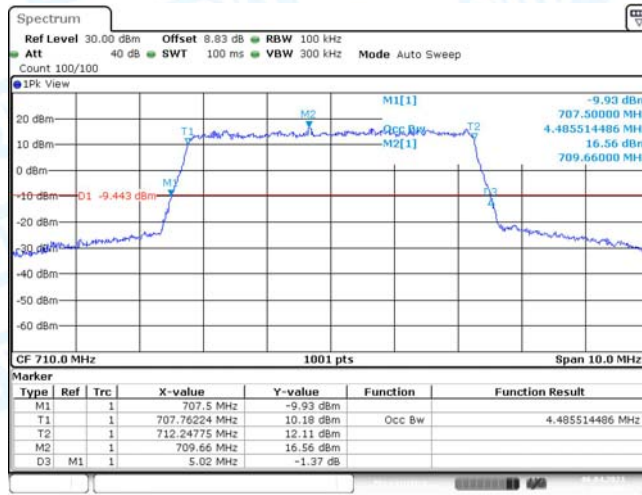

Band17-5MHz-QPSK-23790-25RB#0

Date: 6.APR.2021 14:51:49