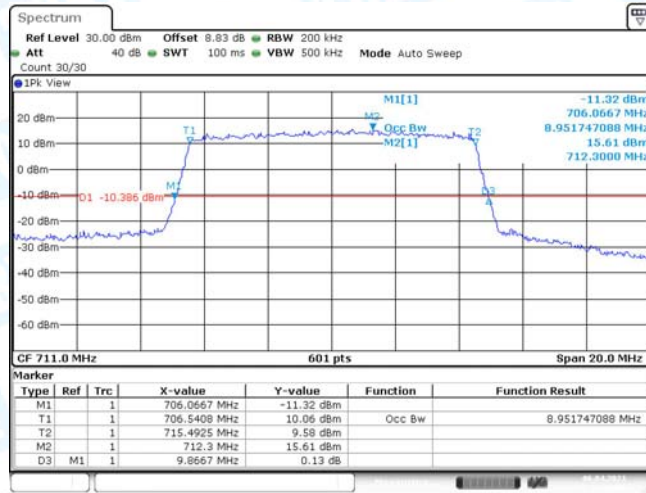

Band17-10MHz-QPSK-23790-50RB#0

Band17-10MHz-QPSK-23800-50RB#0

Band17-10MHz-16QAM-23780-50RB#0

Date: 6.APR.2021 15:11:03

Band17-10MHz-16QAM-23790-50RB#0

Date: 6.APR.2021 15:11:31

Band17-10MHz-16QAM-23800-50RB#0