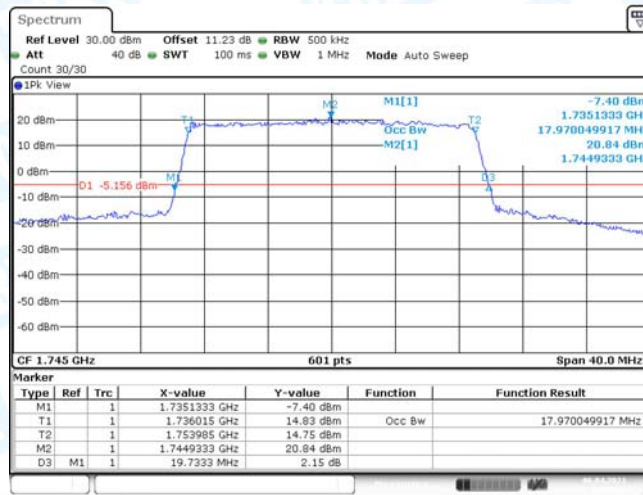

Date: 6.APR.2021 10:29:18

Band4-20MHz-16QAM-20050-100RB#0

Date: 6.APR.2021 10:28:35

Band4-20MHz-16QAM-20175-100RB#0

Date: 6.APR.2021 10:29:04

Band4-20MHz-16QAM-20300-100RB#0

Date: 6.APR.2021 10:29:32

Band5-1.4MHz-QPSK-20407-6RB#0