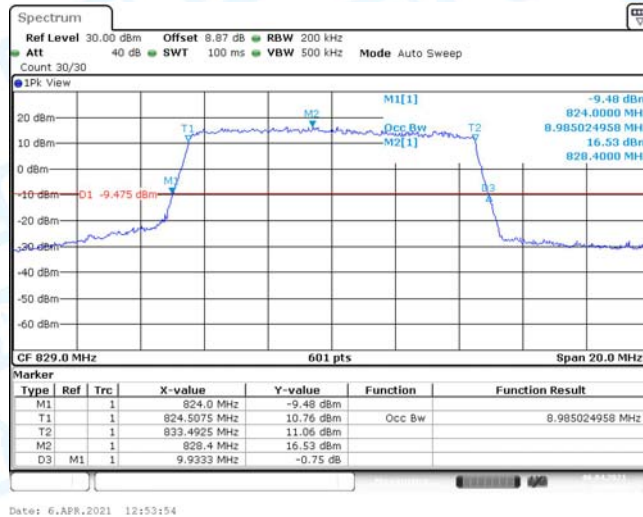

Band5-10MHz-QPSK-20450-50RB#0