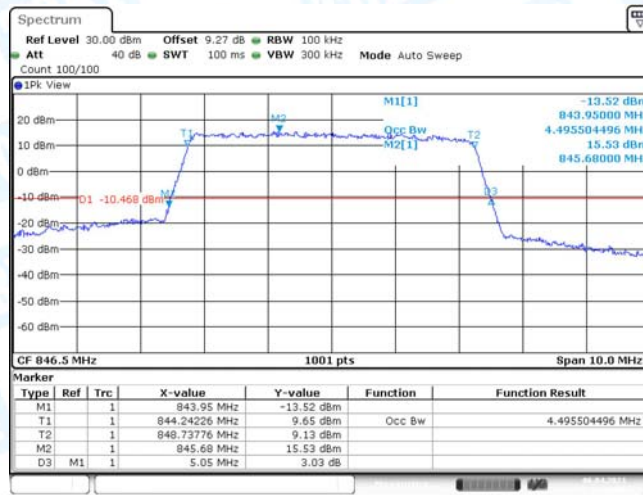

Band5-5MHz-QPSK-20625-25RB#0

Date: 6.APR.2021 12:35:59

Band5-5MHz-16QAM-20425-25RB#0

Date: 6.APR.2021 12:34:55

Band5-5MHz-16QAM-20525-25RB#0

Date: 6.APR.2021 12:35:38

Band5-5MHz-16QAM-20625-25RB#0

Date: 6.APR.2021 12:36:20