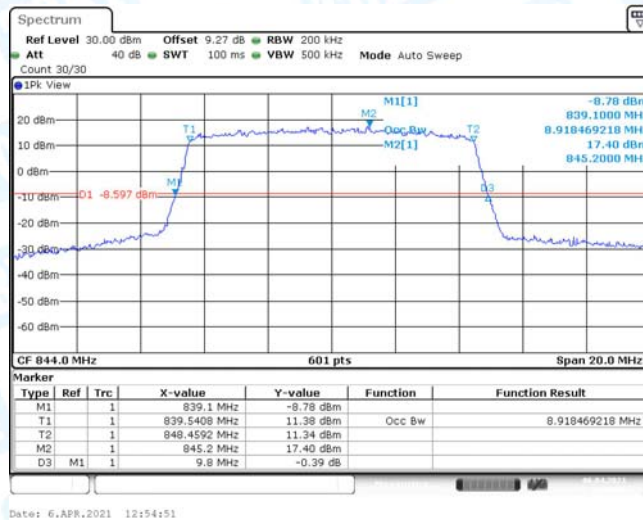

Band5-10MHz-QPSK-20600-50RB#0