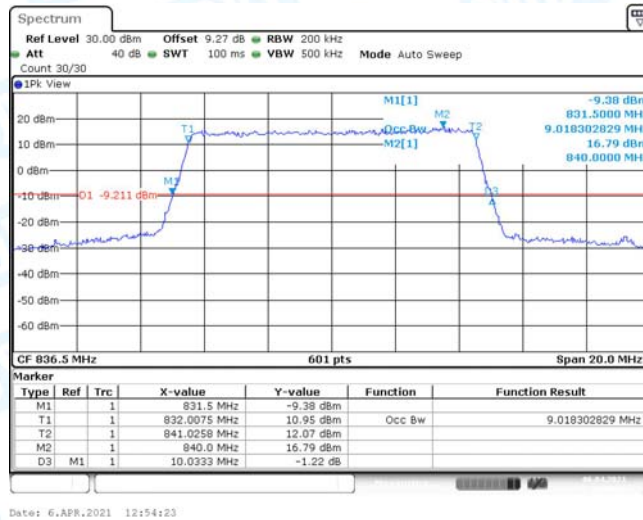

Band5-10MHz-QPSK-20525-50RB#0