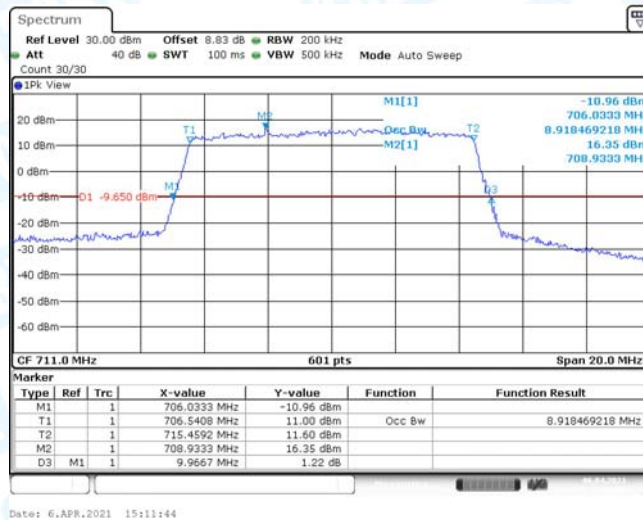

Band17-10MHz-QPSK-23800-50RB#0