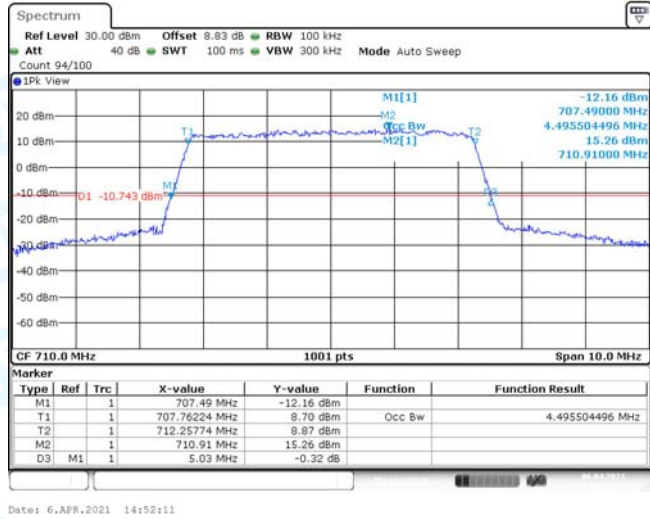

Band17-5MHz-QPSK-23790-25RB#0

Date: 6.APR.2021 14:51:49

Band17-5MHz-QPSK-23825-25RB#0

Date: 6.APR.2021 14:52:31

Band17-5MHz-16QAM-23755-25RB#0

Band17-5MHz-16QAM-23790-25RB#0

Band17-5MHz-16QAM-23825-25RB#0

Band17-10MHz-QPSK-23780-50RB#0