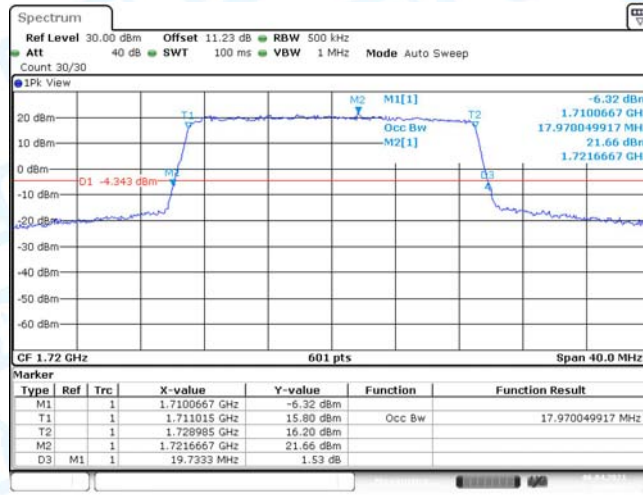

Band4-20MHz-QPSK-20050-100RB#0

Date: 6.APR.2021 10:28:21