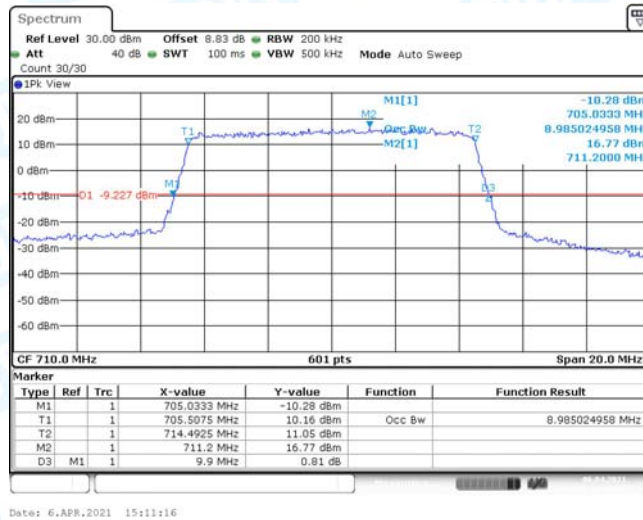

Band17-10MHz-QPSK-23790-50RB#0