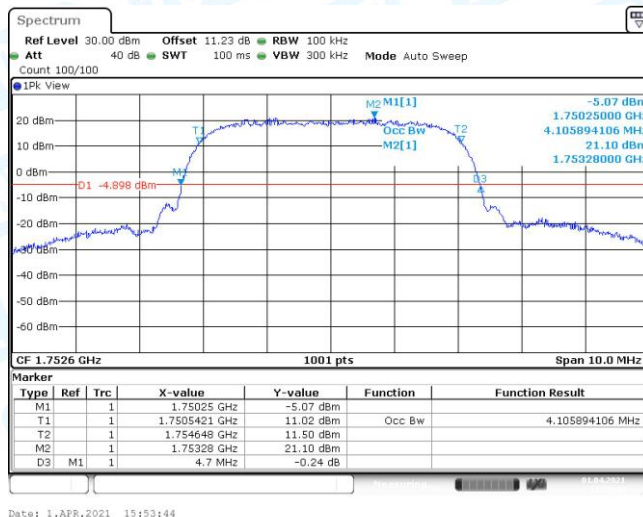

Test Graphs(WCDMA)

Band4-1312-4.710

Band4-1413-4.710

Band4-1513-4.710

Test Graphs(HSDPA)

Band4-1312-1-4.710

Band4-1413-1-4.700

Band4-1513-1-4.700