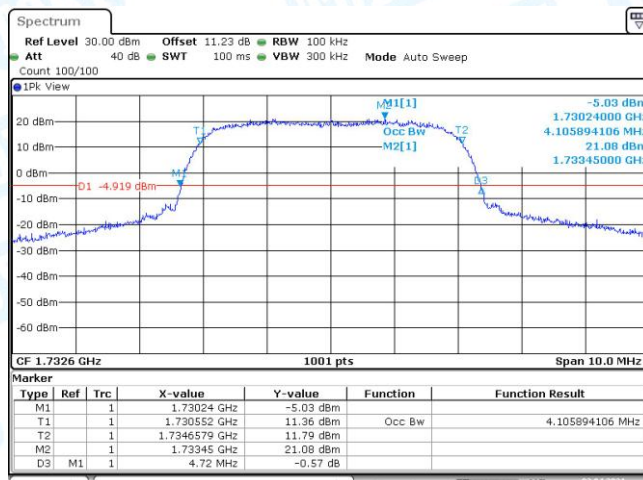

Band4-1413-5-4.720

Date: 2.APR.2021 11:58:05