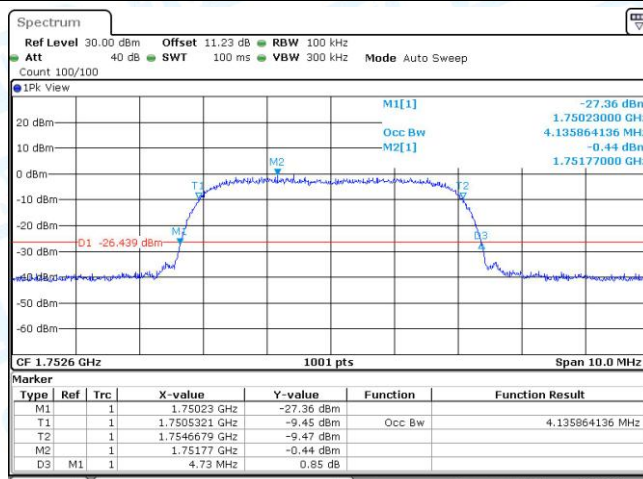

Test Graphs(HSUPA)

Band4-1312-5-4.740

Date: 2.APR.2021 11:57:40

Band4-1413-5-4.720

Date: 2.APR.2021 11:58:05

Band4-1513-5-4.730

Date: 2.APR.2021 11:58:29

Test Result(WCDMA)