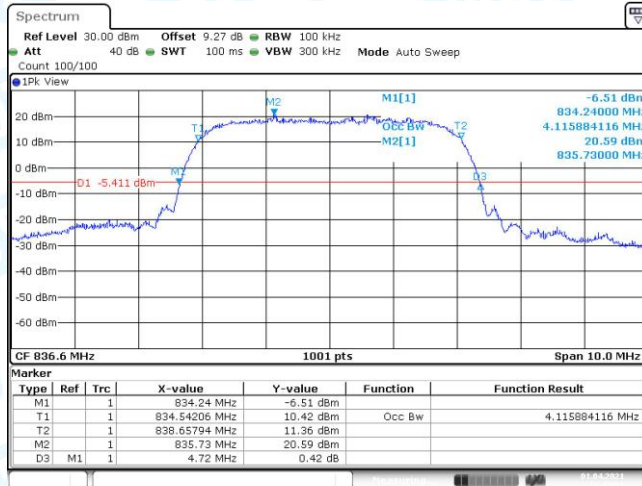

Band5-4183-4.720

Date: 1.APR.2021 16:47:21