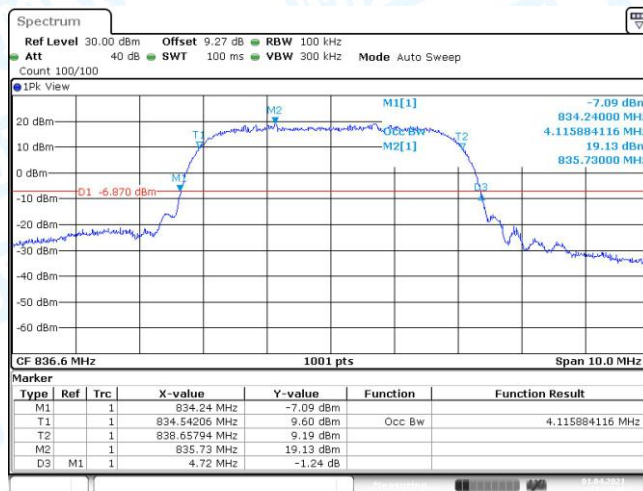

Band5-4183-1-4.720