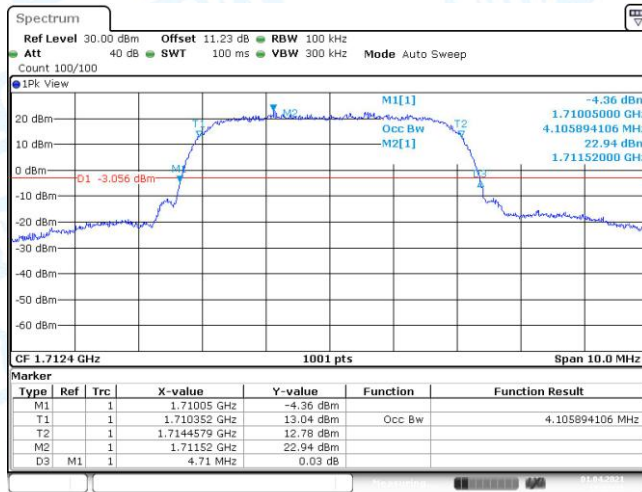

Test Result(WCDMA)

Band	Channel	Occupied Bandwidth (MHz)	26dB Bandwidth (MHz)	Limit(MHz)	Verdict
Band4	1312	4.106	4.710	---	PASS
Band4	1413	4.116	4.710	---	PASS
Band4	1513	4.116	4.710	---	PASS

Test Result(HSDPA)

Test Graphs(WCDMA)

Band4-1312-4.710

Band4-1413-4.710

Band4-1513-4.710

Test Graphs(HSDPA)

Band4-1312-1-4.710

Band4-1413-1-4.700

Band4-1513-1-4.700