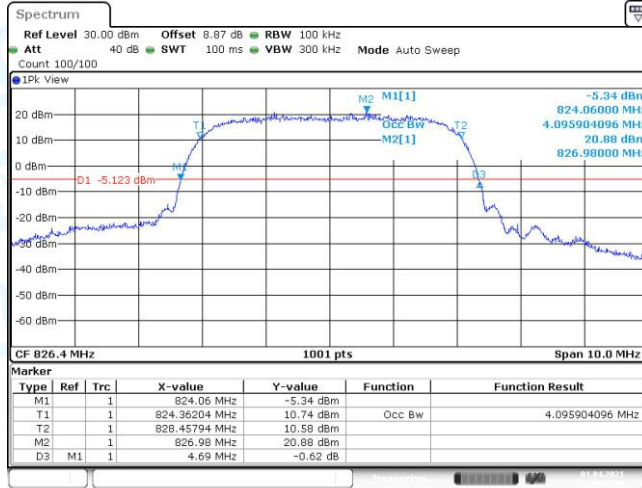

Test Graphs(WCDMA)

Band5-4132-4.690

Date: 1.APR.2021 16:46:59