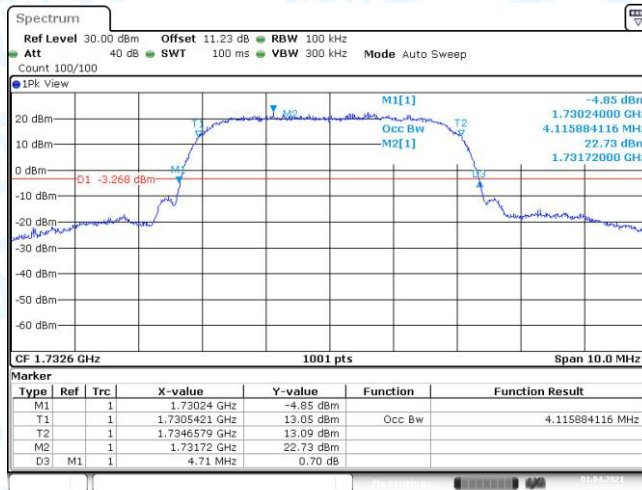

Test Graphs(WCDMA)

Band4-1312-4.710

Band4-1413-4.710

Band4-1513-4.710

Test Graphs(HSDPA)

Band4-1312-1-4.710

Band4-1413-1-4.700

Band4-1513-1-4.700