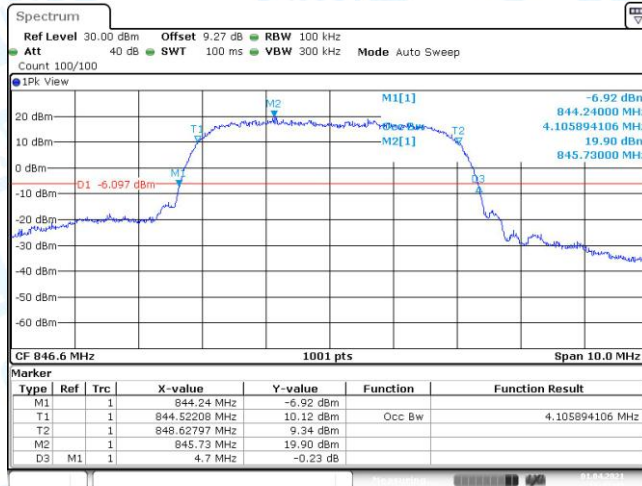

Band5-4132-4.690

Date: 1.APR.2021 16:46:59

Band5-4183-4.720

Date: 1.APR.2021 16:47:21

Band5-4233-4.700

Date: 1.APR.2021 16:47:43

Test Graphs(HSDPA)

Band5-4132-1-4.700