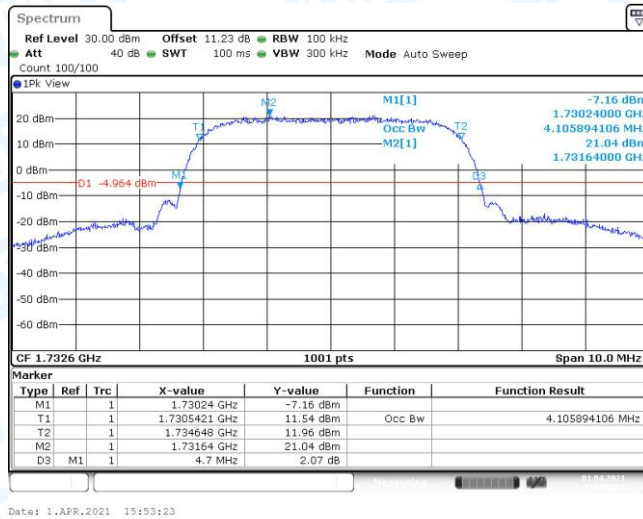

Test Graphs(WCDMA)

Band4-1312-4.710

Band4-1413-4.710

Band4-1513-4.710

Test Graphs(HSDPA)

Band4-1312-1-4.710

Band4-1413-1-4.700

Band4-1513-1-4.700