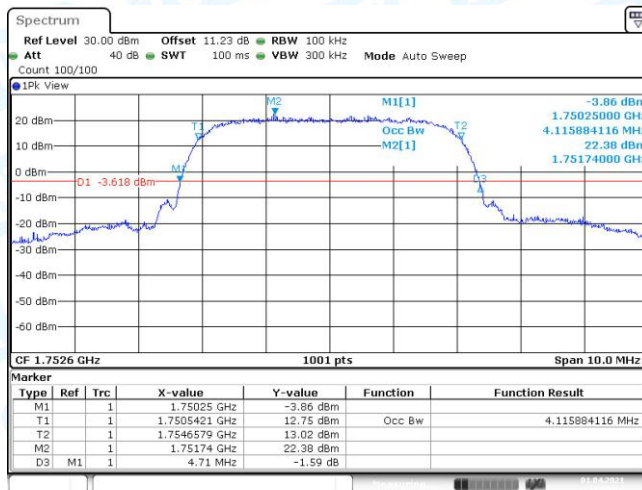

Test Graphs(WCDMA)

Band4-1312-4.710

Band4-1413-4.710

Band4-1513-4.710

Test Graphs(HSDPA)

Band4-1312-1-4.710

Band4-1413-1-4.700

Band4-1513-1-4.700