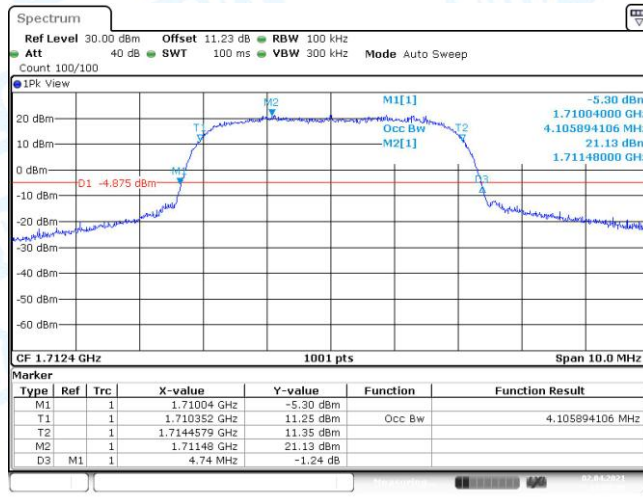

Test Graphs(HSUPA)

Band4-1312-5-4.740

Date: 2.APR.2021 11:57:40