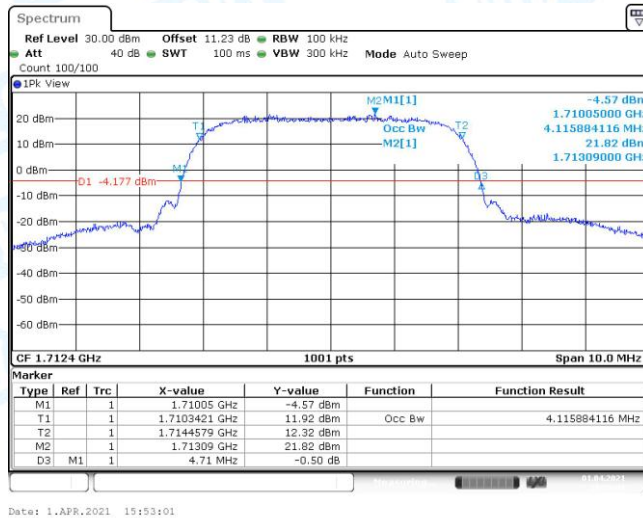

Test Graphs(WCDMA)

Band4-1312-4.710

Band4-1413-4.710

Band4-1513-4.710

Test Graphs(HSDPA)

Band4-1312-1-4.710

Band4-1413-1-4.700

Band4-1513-1-4.700