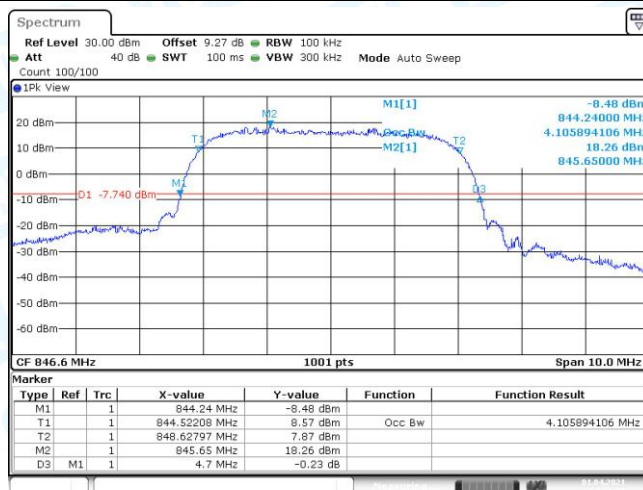

Band5-4233-1-4.700