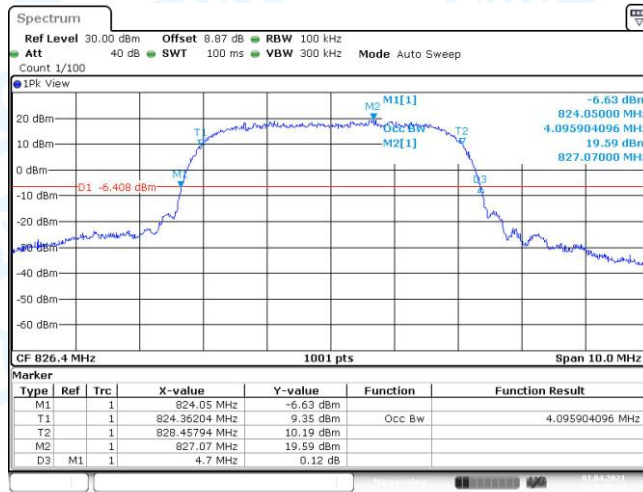

Band5-4132-4.690

Date: 1.APR.2021 16:46:59

Band5-4183-4.720

Date: 1.APR.2021 16:47:21

Band5-4233-4.700

Date: 1.APR.2021 16:47:43

Test Graphs(HSDPA)

Band5-4132-1-4.700