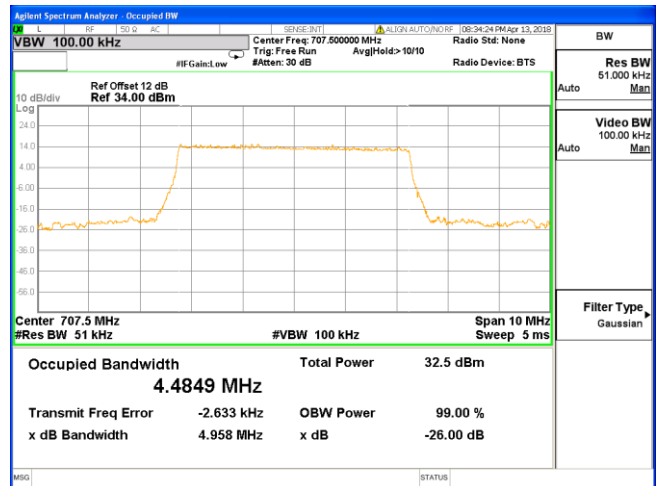

**High Channel**

**High Channel**

**LTE Band 12 (Band Width 5MHz, RB Size 1, RB Offset 0)**

**QPSK**

**16-QAM**

**Low Channel**

**Low Channel**

**Middle Channel**

**Middle Channel**

**High Channel**

**High Channel**

**LTE Band 12 (Band Width 10MHz, RB Size 1, RB Offset 0)**

**QPSK**

**Low Channel**

**16-QAM**

**Low Channel**