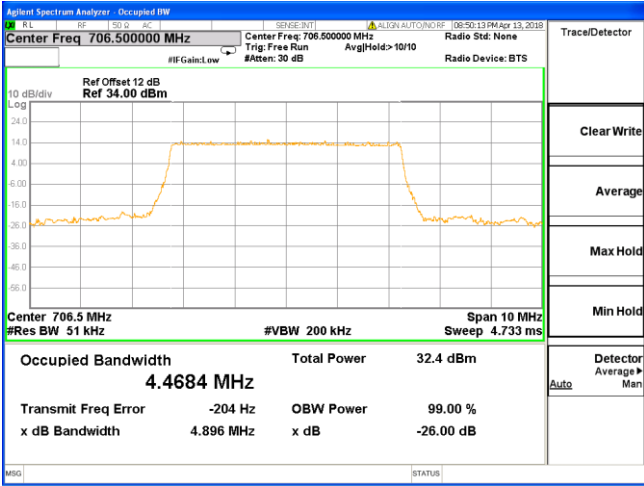

**Middle Channel**

**High Channel**

**High Channel**

**LTE Band 12 (Band Width 10MHz, RB Size 1, RB Offset 0)**

**QPSK**

**Low Channel**

**16-QAM**

**Low Channel**

**Middle Channel**

**Middle Channel**

**High Channel**

**High Channel**

**LTE Band 17 (Band Width 5MHz, RB Size 1, RB Offset 0)**

**QPSK**

**16-QAM**

**Low Channel**

**Low Channel**

**Middle Channel**

**Middle Channel**

**High Channel**

**High Channel**