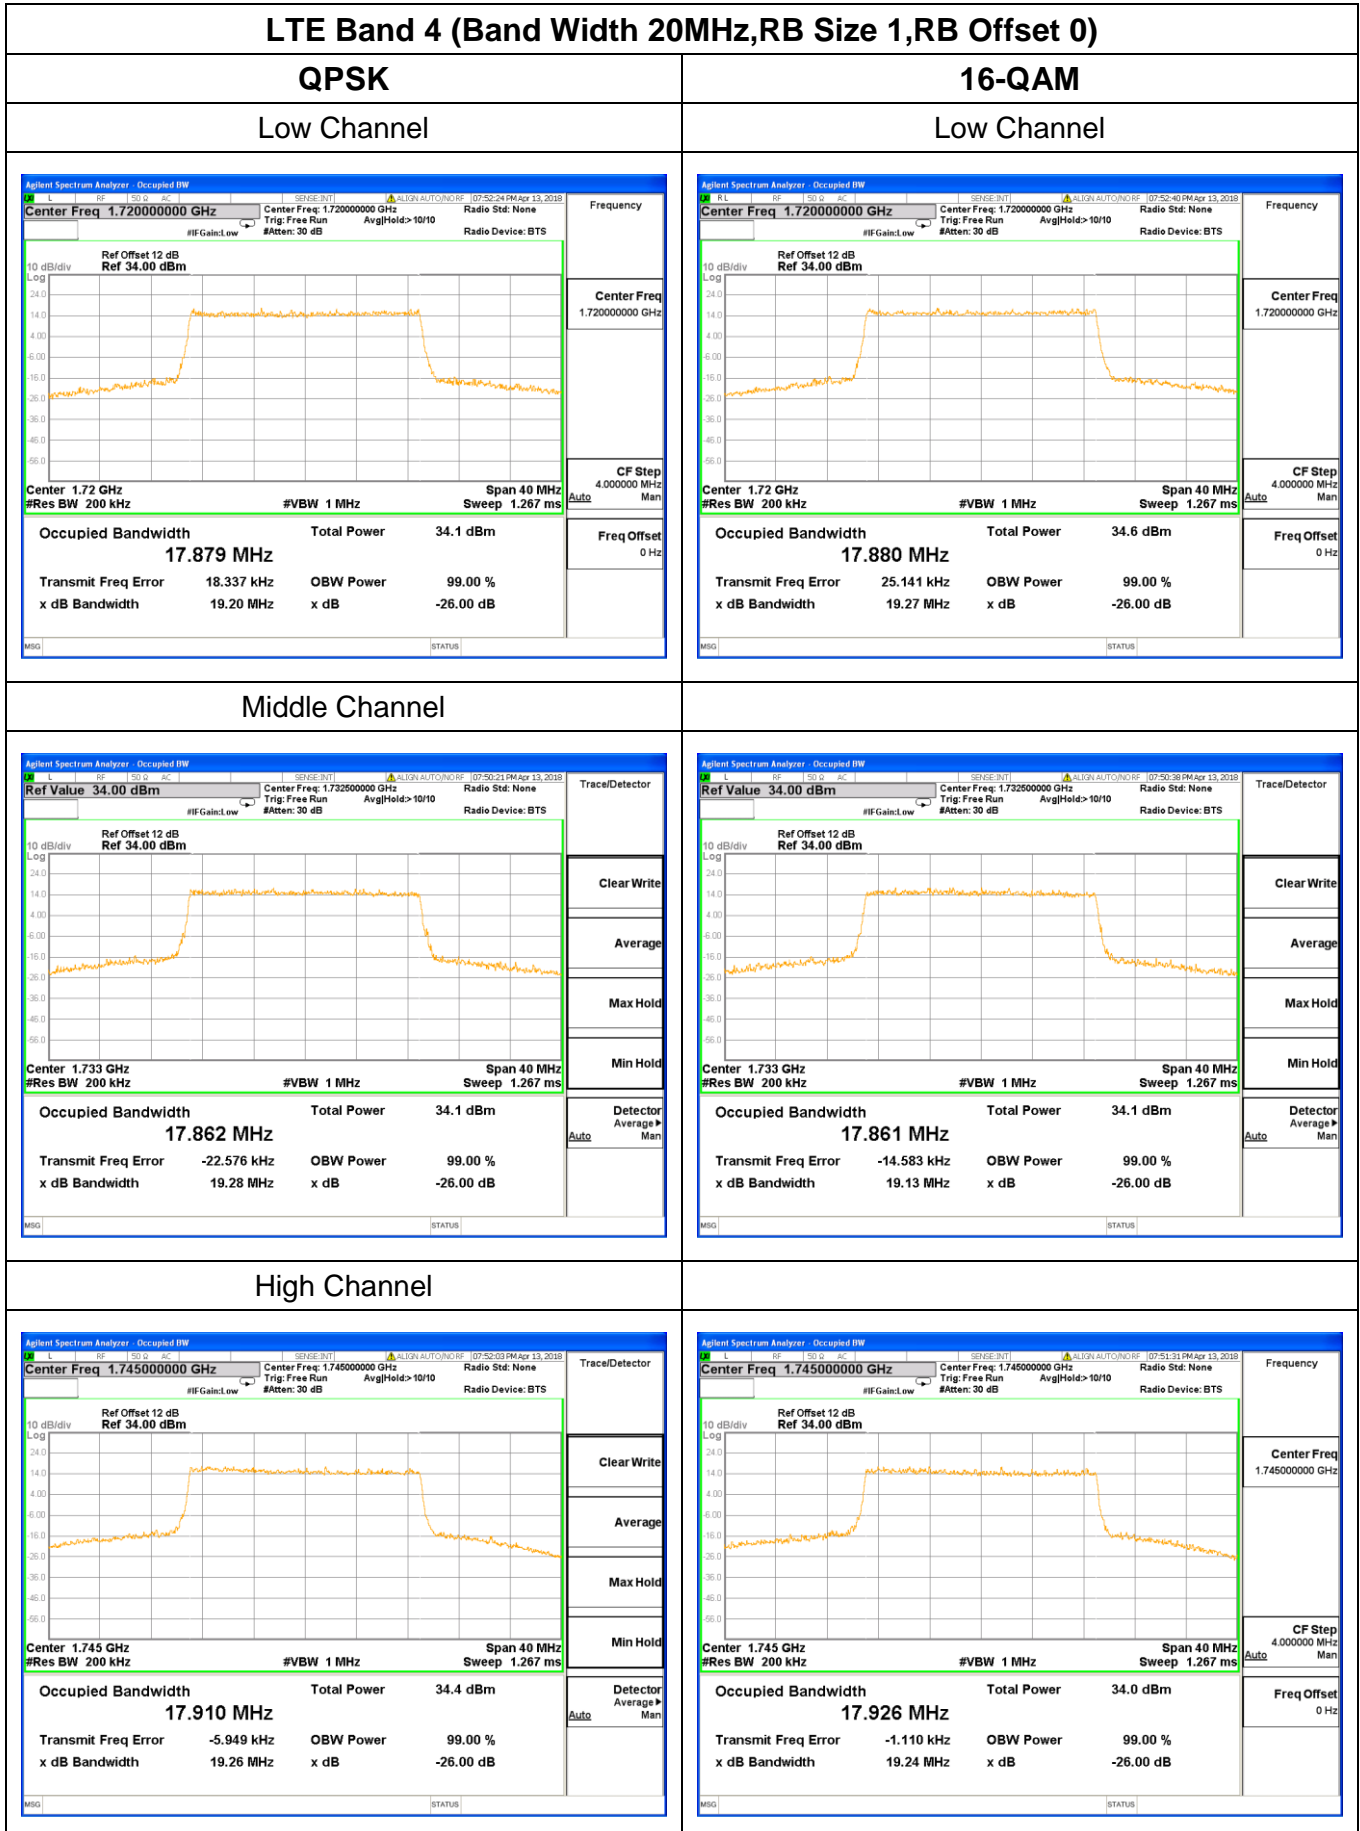

**LTE Band 4 (Band Width 15MHz, RB Size 1, RB Offset 0)**

**QPSK**

**Low Channel**

**16-QAM**

**Low Channel**

**Middle Channel**

**High Channel**

**LTE Band 5 (Band Width 1.4MHz, RB Size 1, RB Offset 0)**

**QPSK**

**16-QAM**

**Low Channel**

**Low Channel**

**Middle Channel**

**Middle Channel**

**High Channel**

**High Channel**

**LTE Band 5 (Band Width 5MHz, RB Size 1, RB Offset 0)**

**QPSK**

**Low Channel**

**16-QAM**

**Low Channel**

**Middle Channel**

**Middle Channel**

**High Channel**

**High Channel**

**LTE Band 12 (Band Width 1.4MHz, RB Size 1, RB Offset 0)**

**QPSK**

**16-QAM**

**Low Channel**

**Low Channel**

**Middle Channel**

**Middle Channel**