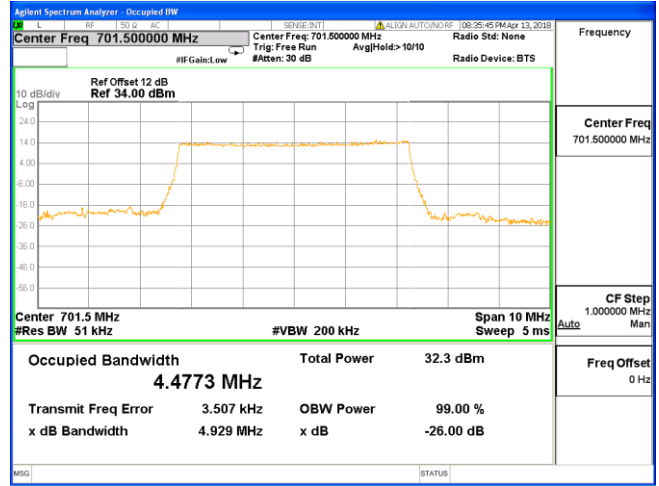

**High Channel**

**High Channel**

**LTE Band 12 (Band Width 5MHz, RB Size 1, RB Offset 0)**

**QPSK**

**16-QAM**

**Low Channel**

**Low Channel**

**Middle Channel**

**Middle Channel**

**High Channel**

**High Channel**

**LTE Band 12 (Band Width 10MHz, RB Size 1, RB Offset 0)**

**QPSK**

**Low Channel**

**16-QAM**

**Low Channel**