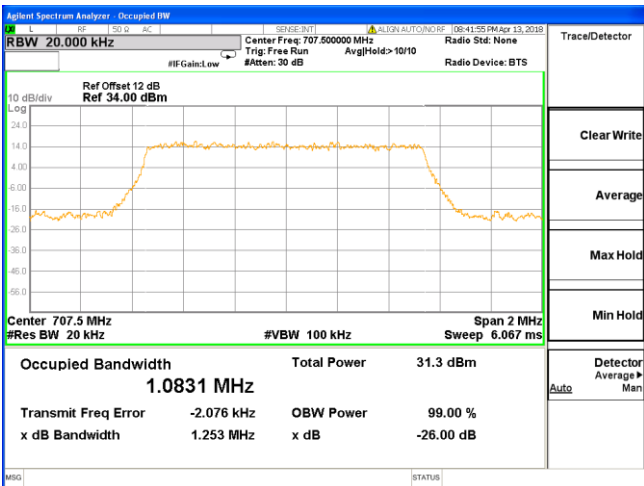

**LTE Band 5 (Band Width 5MHz, RB Size 1, RB Offset 0)**

**QPSK**

**Low Channel**

**16-QAM**

**Low Channel**

**Middle Channel**

**Middle Channel**

**High Channel**

**High Channel**

**LTE Band 12 (Band Width 1.4MHz, RB Size 1, RB Offset 0)**

**QPSK**

**16-QAM**

**Low Channel**

**Low Channel**

**Middle Channel**

**Middle Channel**

**High Channel**

**High Channel**

**LTE Band 12 (Band Width 5MHz, RB Size 1, RB Offset 0)**

**QPSK**

**16-QAM**

**Low Channel**

**Low Channel**

**Middle Channel**