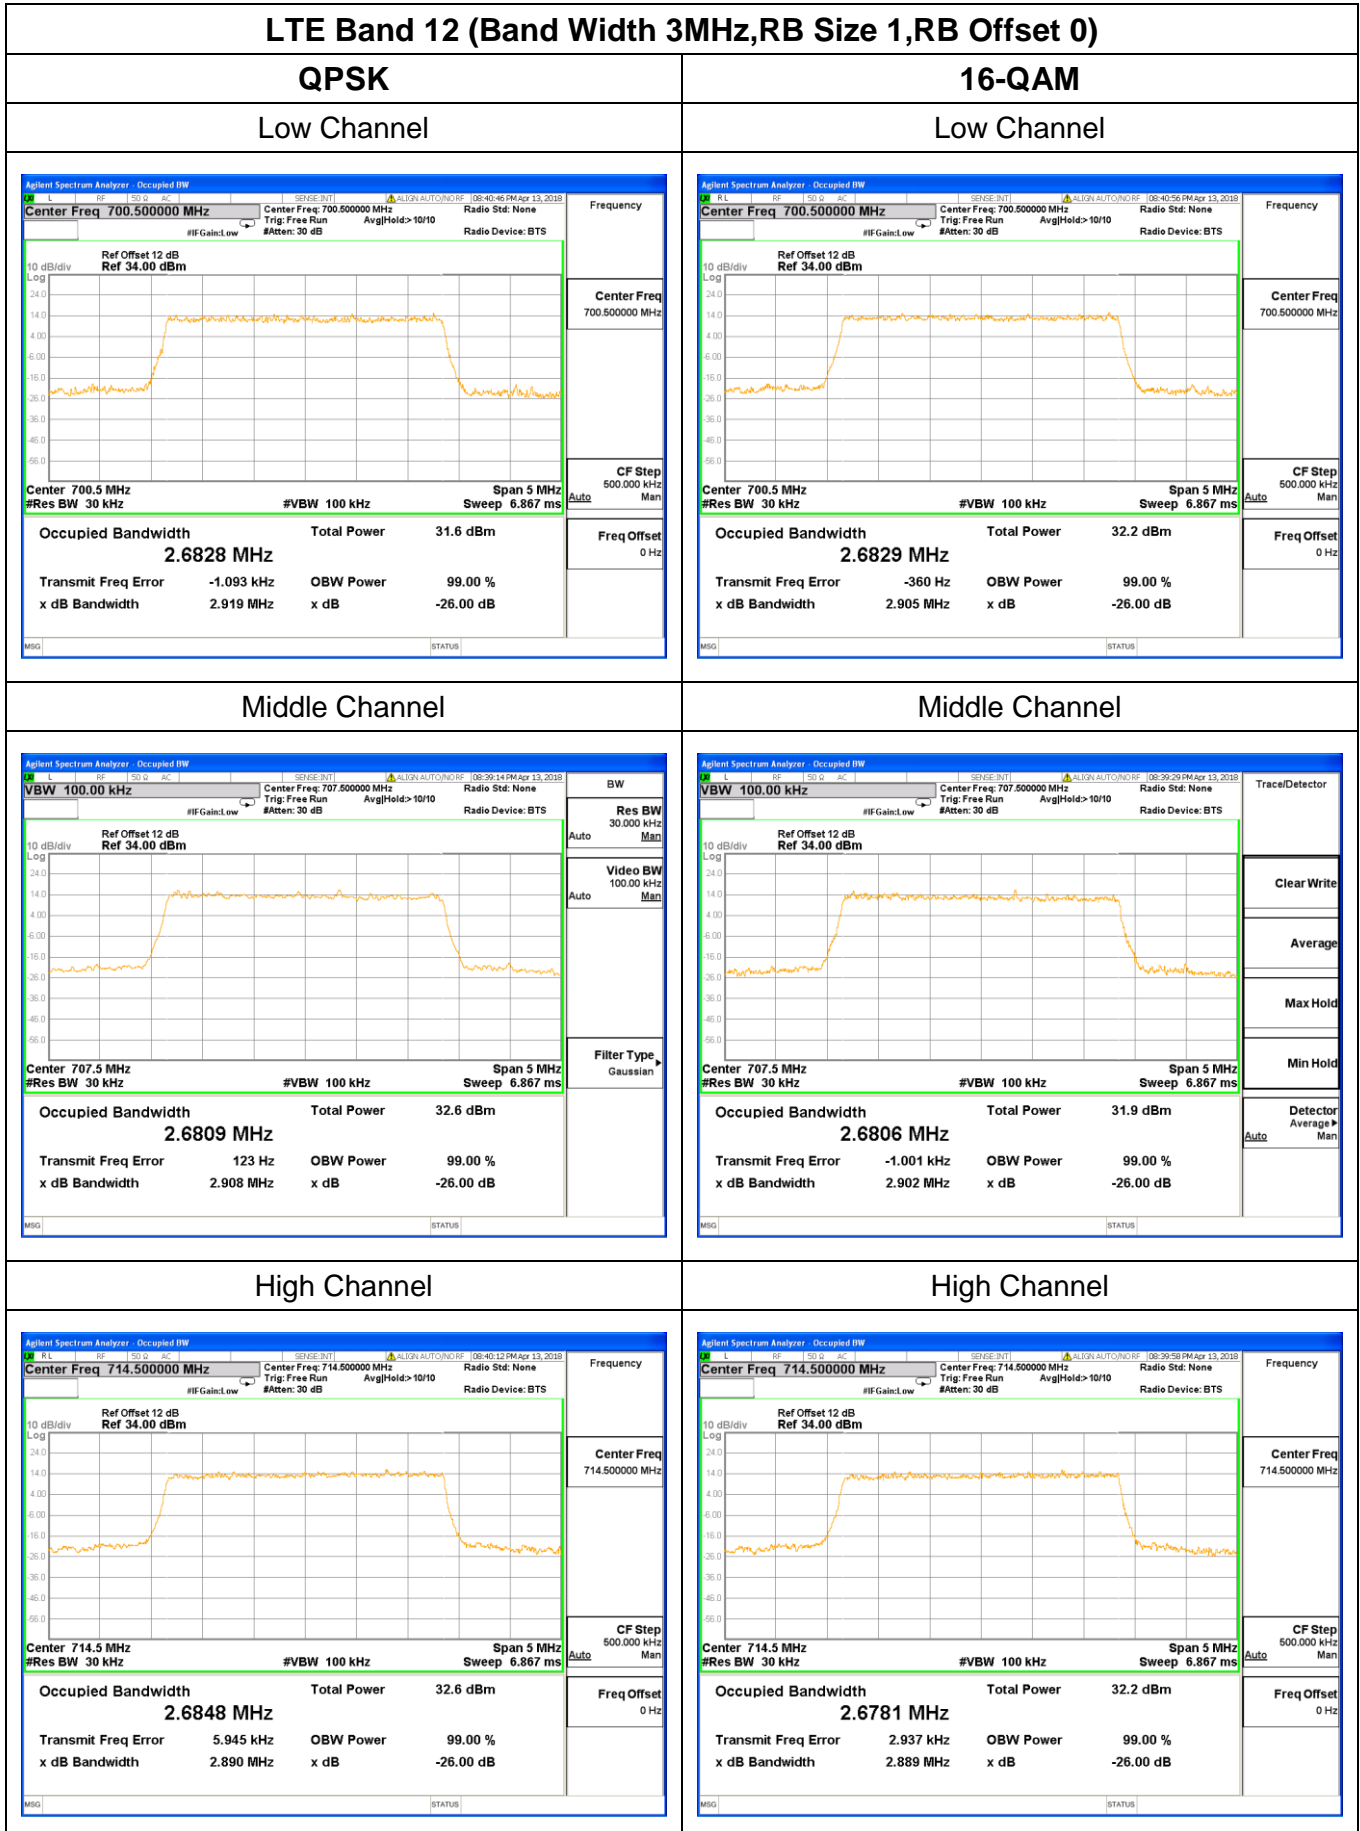

**LTE Band 5 (Band Width 5MHz, RB Size 1, RB Offset 0)**

**QPSK**

**Low Channel**

**16-QAM**

**Low Channel**

**Middle Channel**

**Middle Channel**

**High Channel**

**High Channel**

**LTE Band 12 (Band Width 1.4MHz, RB Size 1, RB Offset 0)**

**QPSK**

**16-QAM**

**Low Channel**

**Low Channel**

**Middle Channel**

**Middle Channel**

**High Channel**

**High Channel**

**LTE Band 12 (Band Width 5MHz, RB Size 1, RB Offset 0)**

**QPSK**

**16-QAM**

**Low Channel**

**Low Channel**

**Middle Channel**

**Middle Channel**

**High Channel**

**High Channel**

**LTE Band 12 (Band Width 10MHz, RB Size 1, RB Offset 0)**

**QPSK**

**Low Channel**

**16-QAM**

**Low Channel**