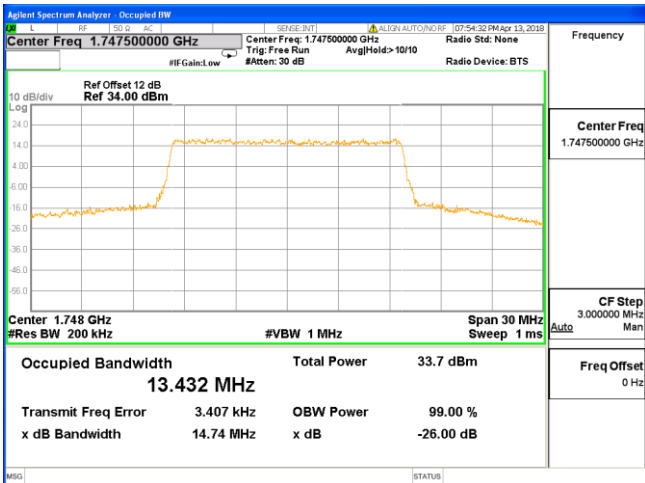

**LTE Band 4 (Band Width 15MHz, RB Size 1, RB Offset 0)**

**QPSK**

**Low Channel**

**16-QAM**

**Low Channel**

**Middle Channel**

**High Channel**

**LTE Band 5 (Band Width 1.4MHz, RB Size 1, RB Offset 0)**

**LTE Band 5 (Band Width 5MHz, RB Size 1, RB Offset 0)**

**QPSK**

**Low Channel**

**16-QAM**

**Low Channel**

**Middle Channel**

**Middle Channel**

**High Channel**