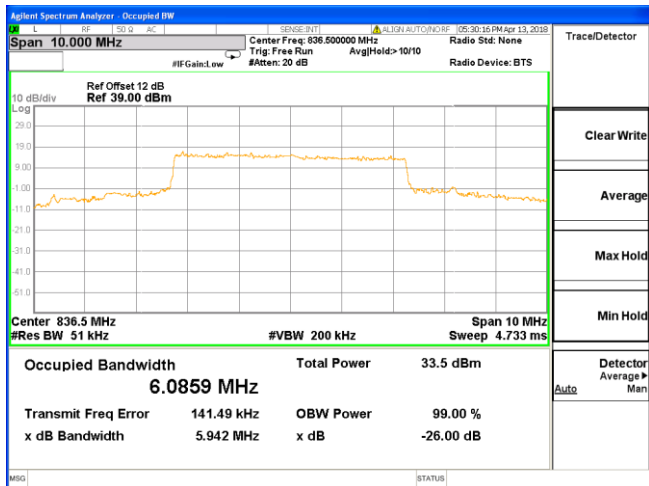

**LTE Band 5 (Band Width 5MHz, RB Size 1, RB Offset 0)**

**QPSK**

**Low Channel**

**16-QAM**

**Low Channel**

**Middle Channel**

**Middle Channel**

**High Channel**

**High Channel**

**LTE Band 12 (Band Width 1.4MHz, RB Size 1, RB Offset 0)**

**QPSK**

**16-QAM**

**Low Channel**

**Low Channel**

**Middle Channel**

**Middle Channel**