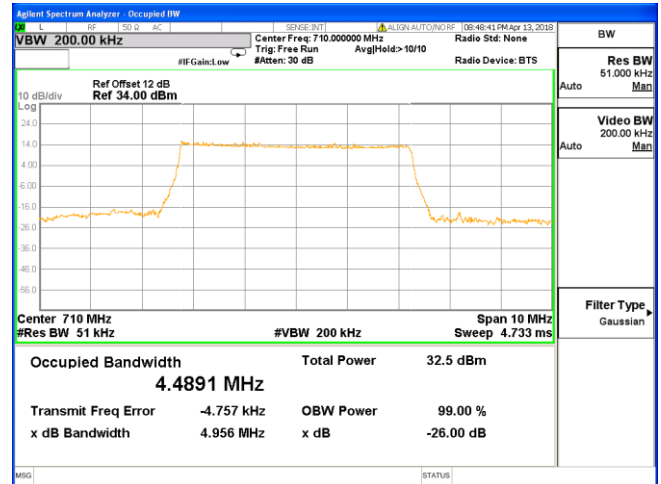

**Middle Channel**

**Middle Channel**

**High Channel**

**High Channel**

**LTE Band 17 (Band Width 5MHz, RB Size 1, RB Offset 0)**

**QPSK**

**16-QAM**

**Low Channel**

**Low Channel**

**Middle Channel**

**Middle Channel**

**High Channel**

**High Channel**