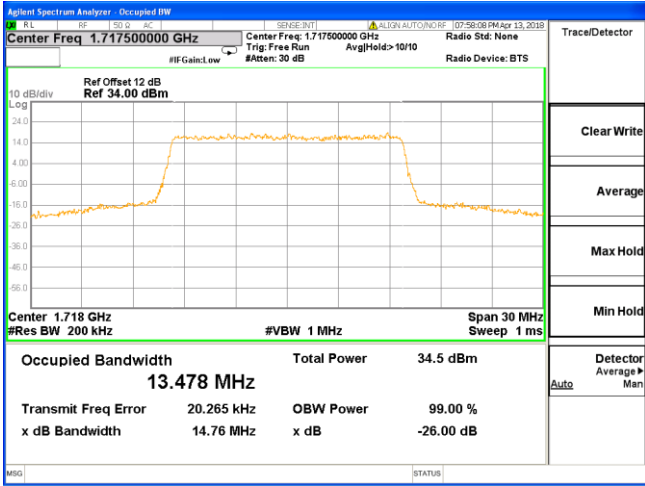

**LTE Band 4 (Band Width 15MHz, RB Size 1, RB Offset 0)**

**QPSK**

**Low Channel**

**16-QAM**

**Low Channel**

**Middle Channel**

**High Channel**

**LTE Band 5 (Band Width 1.4MHz, RB Size 1, RB Offset 0)**

**LTE Band 5 (Band Width 5MHz, RB Size 1, RB Offset 0)**

**QPSK**

**Low Channel**

**16-QAM**

**Low Channel**

**Middle Channel**

**Middle Channel**

**High Channel**