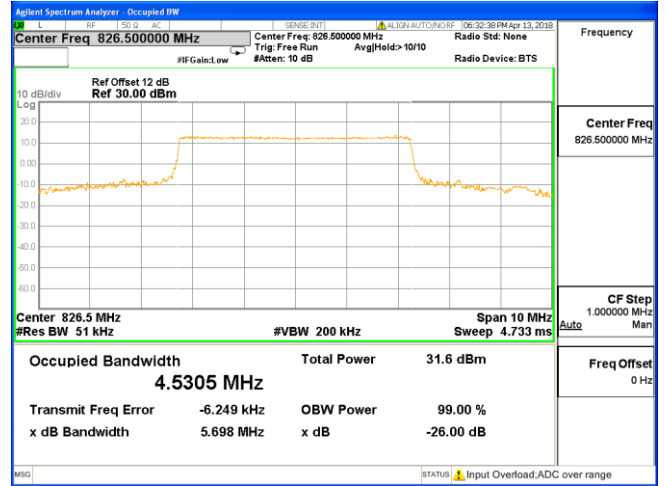

**LTE Band 5 (Band Width 5MHz, RB Size 1, RB Offset 0)**

**QPSK**

**Low Channel**

**16-QAM**

**Low Channel**

**Middle Channel**

**Middle Channel**

**High Channel**

**High Channel**

**LTE Band 12 (Band Width 1.4MHz, RB Size 1, RB Offset 0)**

**QPSK**

**16-QAM**

**Low Channel**

**Low Channel**

**Middle Channel**

**Middle Channel**