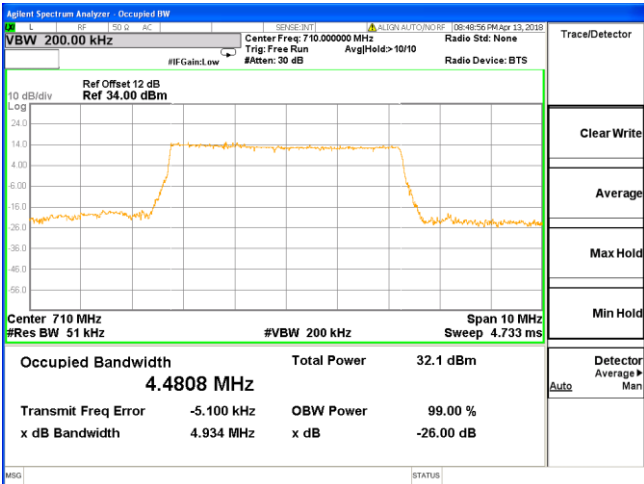

**Middle Channel**

**Middle Channel**

**High Channel**

**High Channel**

**LTE Band 17 (Band Width 5MHz, RB Size 1, RB Offset 0)**

**QPSK**

**16-QAM**

**Low Channel**

**Low Channel**

**Middle Channel**

**Middle Channel**

**High Channel**

**High Channel**