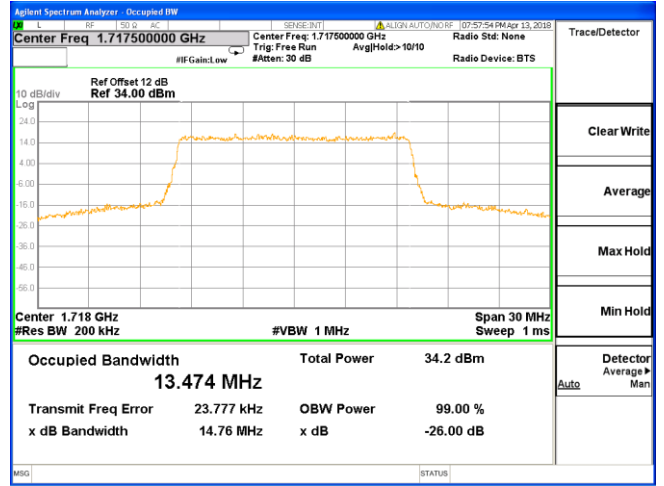

**LTE Band 4 (Band Width 15MHz, RB Size 1, RB Offset 0)**

**QPSK**

**Low Channel**

**16-QAM**

**Low Channel**

**Middle Channel**

**High Channel**

**LTE Band 5 (Band Width 1.4MHz, RB Size 1, RB Offset 0)**

**LTE Band 5 (Band Width 5MHz, RB Size 1, RB Offset 0)**

**QPSK**

**Low Channel**

**16-QAM**

**Low Channel**

**Middle Channel**

**Middle Channel**

**High Channel**