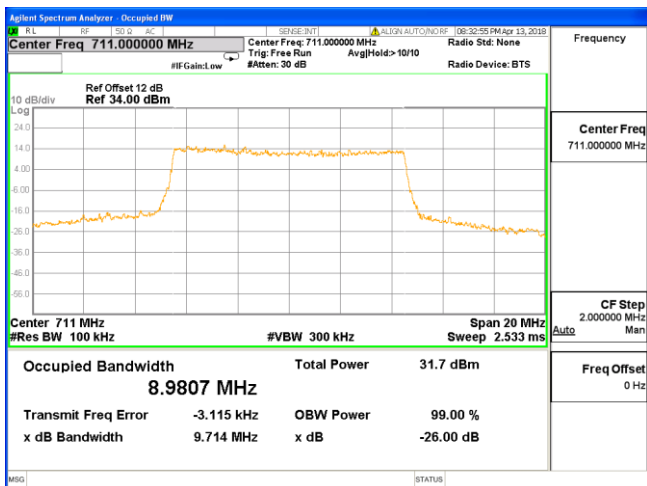

**Middle Channel**

**High Channel**

**High Channel**

**LTE Band 12 (Band Width 10MHz, RB Size 1, RB Offset 0)**

**QPSK**

**Low Channel**

**16-QAM**

**Low Channel**

**Middle Channel**

**Middle Channel**

**High Channel**

**High Channel**

**LTE Band 17 (Band Width 5MHz, RB Size 1, RB Offset 0)**

**QPSK**

**16-QAM**

**Low Channel**