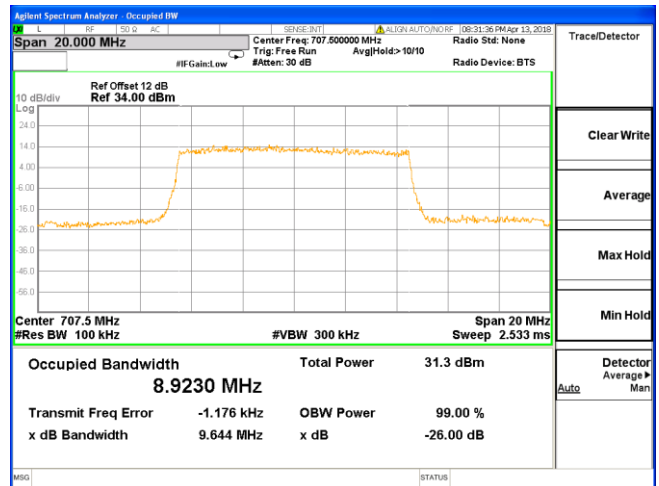

**Middle Channel**

**High Channel**

**High Channel**

**LTE Band 12 (Band Width 10MHz, RB Size 1, RB Offset 0)**

**QPSK**

**Low Channel**

**16-QAM**

**Low Channel**

**Middle Channel**

**Middle Channel**

**High Channel**

**High Channel**

**LTE Band 17 (Band Width 5MHz, RB Size 1, RB Offset 0)**

**QPSK**

**16-QAM**

**Low Channel**