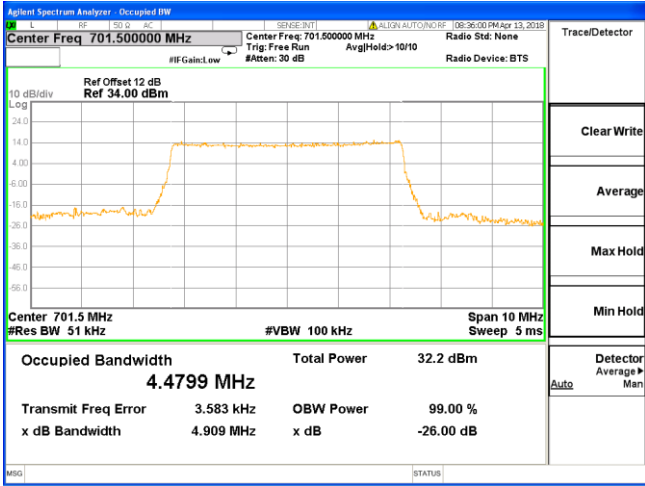

**High Channel**

**High Channel**

**LTE Band 12 (Band Width 5MHz, RB Size 1, RB Offset 0)**

**QPSK**

**16-QAM**

**Low Channel**

**Low Channel**

**Middle Channel**

**Middle Channel**

**High Channel**

**High Channel**

**LTE Band 12 (Band Width 10MHz, RB Size 1, RB Offset 0)**

**QPSK**

**Low Channel**

**16-QAM**

**Low Channel**