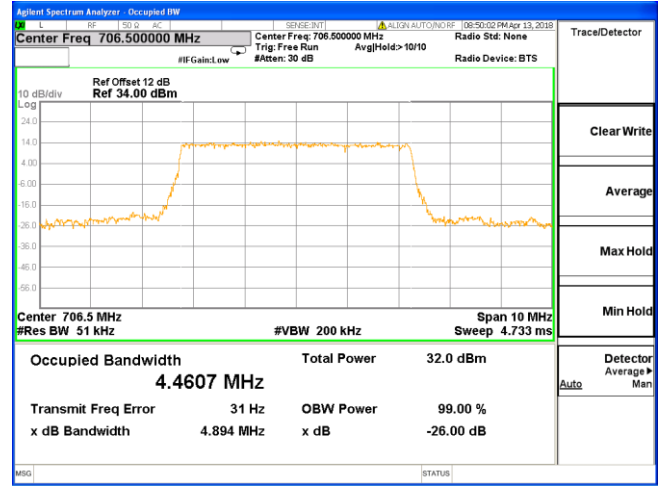

**Middle Channel**

**High Channel**

**High Channel**

**LTE Band 12 (Band Width 10MHz, RB Size 1, RB Offset 0)**

**QPSK**

**Low Channel**

**16-QAM**

**Low Channel**

**Middle Channel**

**Middle Channel**

**High Channel**

**High Channel**

**LTE Band 17 (Band Width 5MHz, RB Size 1, RB Offset 0)**

**QPSK**

**16-QAM**

**Low Channel**

**Low Channel**

**Middle Channel**

**Middle Channel**

**High Channel**

**High Channel**