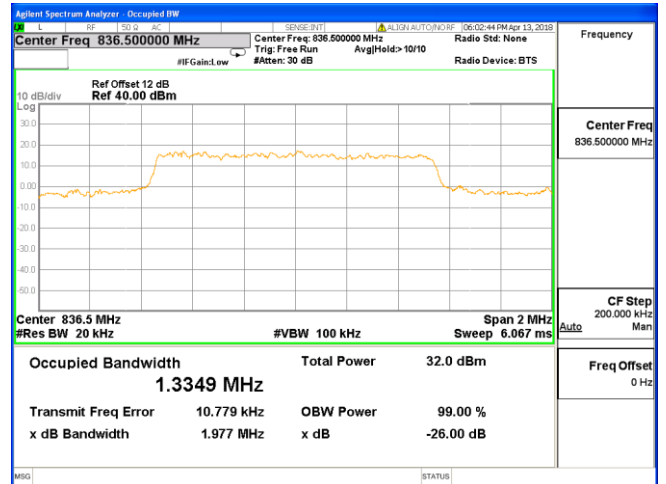

Middle Channel

Middle Channel