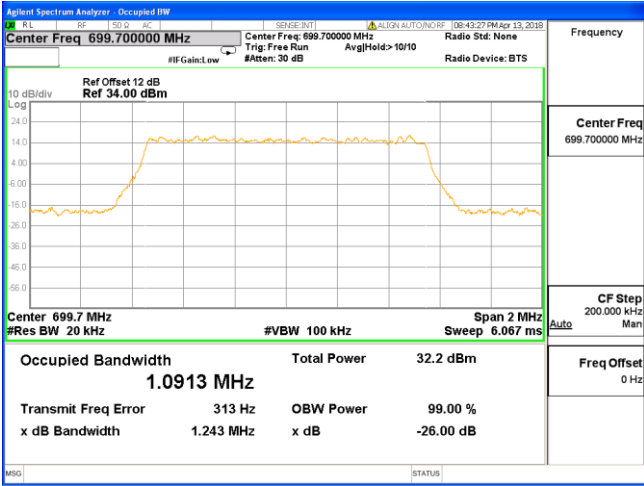

**LTE Band 5 (Band Width 5MHz, RB Size 1, RB Offset 0)**

**QPSK**

**Low Channel**

**16-QAM**

**Low Channel**

**Middle Channel**

**Middle Channel**

**High Channel**

**High Channel**

**LTE Band 12 (Band Width 1.4MHz, RB Size 1, RB Offset 0)**

**QPSK**

**16-QAM**

**Low Channel**

**Low Channel**

**Middle Channel**

**Middle Channel**

**High Channel**

**High Channel**

**LTE Band 12 (Band Width 5MHz, RB Size 1, RB Offset 0)**

**QPSK**

**16-QAM**

**Low Channel**

**Low Channel**

**Middle Channel**