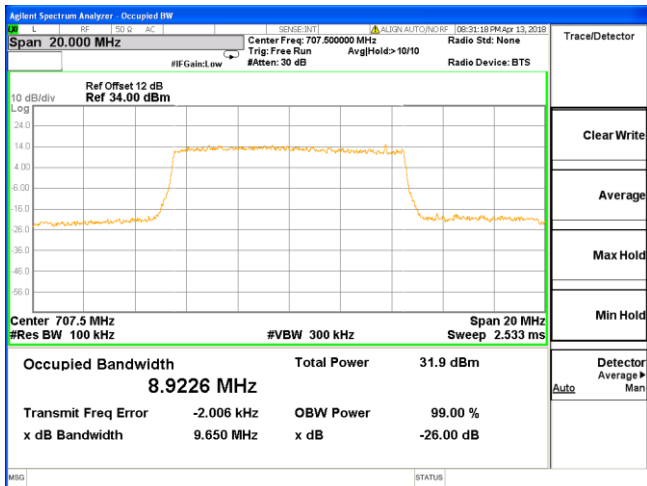

**Middle Channel**

**High Channel**

**High Channel**

**LTE Band 12 (Band Width 10MHz, RB Size 1, RB Offset 0)**

**QPSK**

**Low Channel**

**16-QAM**

**Low Channel**

**Middle Channel**

**Middle Channel**

**High Channel**

**High Channel**

**LTE Band 17 (Band Width 5MHz, RB Size 1, RB Offset 0)**

**QPSK**

**16-QAM**

**Low Channel**