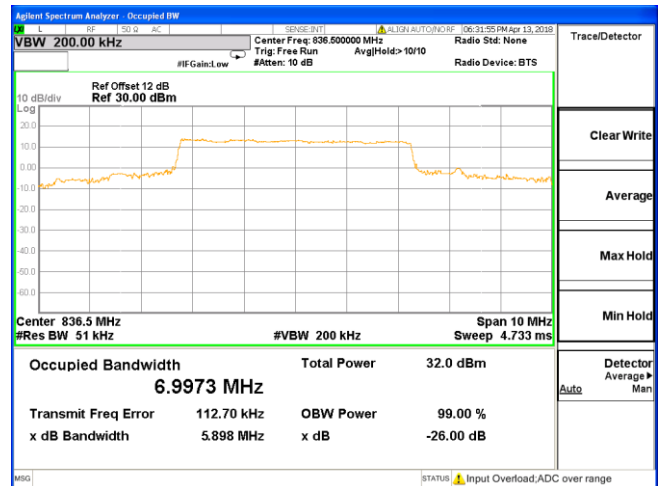

**LTE Band 5 (Band Width 5MHz, RB Size 1, RB Offset 0)**

**QPSK**

**Low Channel**

**16-QAM**

**Low Channel**

**Middle Channel**

**Middle Channel**

**High Channel**

**High Channel**

**LTE Band 12 (Band Width 1.4MHz, RB Size 1, RB Offset 0)**

**QPSK**

**16-QAM**

**Low Channel**

**Low Channel**

**Middle Channel**

**Middle Channel**