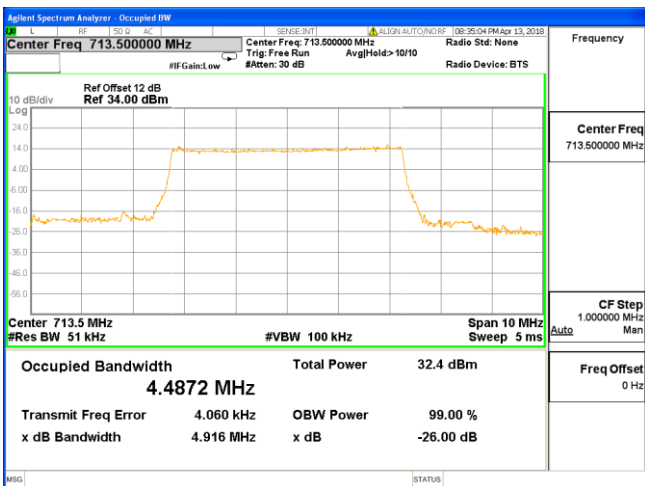

**High Channel**

**High Channel**

**LTE Band 12 (Band Width 5MHz, RB Size 1, RB Offset 0)**

**QPSK**

**16-QAM**

**Low Channel**

**Low Channel**

**Middle Channel**

**Middle Channel**

**High Channel**

**High Channel**

**LTE Band 12 (Band Width 10MHz, RB Size 1, RB Offset 0)**

**QPSK**

**Low Channel**

**16-QAM**

**Low Channel**