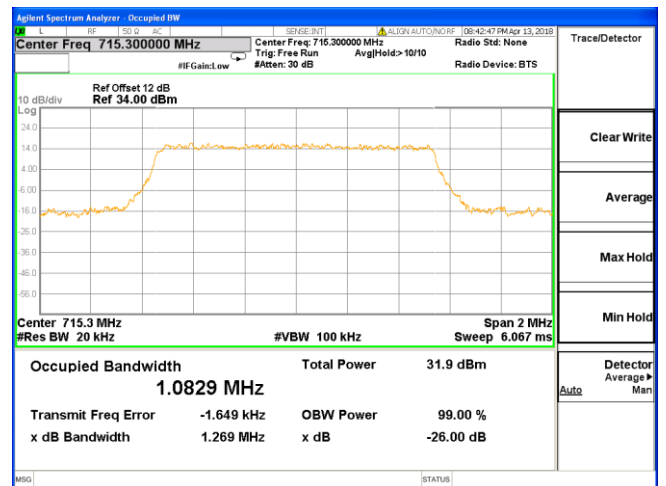

**LTE Band 5 (Band Width 5MHz, RB Size 1, RB Offset 0)**

**QPSK**

**Low Channel**

**16-QAM**

**Low Channel**

**Middle Channel**

**Middle Channel**

**High Channel**

**High Channel**

**LTE Band 12 (Band Width 1.4MHz, RB Size 1, RB Offset 0)**

**QPSK**

**16-QAM**

**Low Channel**

**Low Channel**

**Middle Channel**

**Middle Channel**

**High Channel**

**High Channel**

**LTE Band 12 (Band Width 5MHz, RB Size 1, RB Offset 0)**

**QPSK**

**16-QAM**

**Low Channel**

**Low Channel**

**Middle Channel**