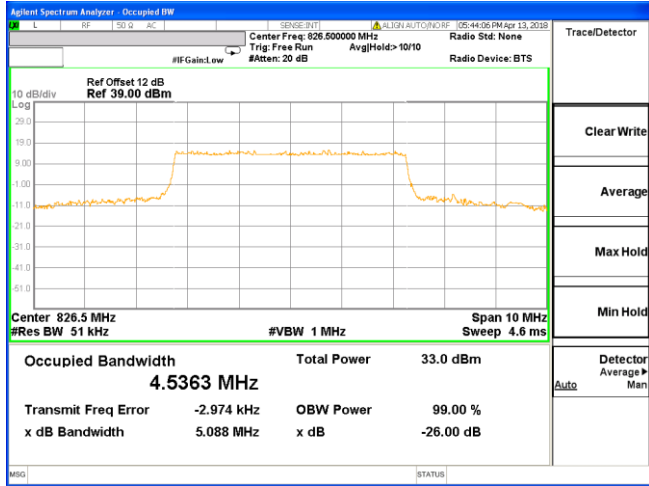

**LTE Band 5 (Band Width 5MHz, RB Size 1, RB Offset 0)**

**QPSK**

**Low Channel**

**16-QAM**

**Low Channel**

**Middle Channel**

**Middle Channel**

**High Channel**