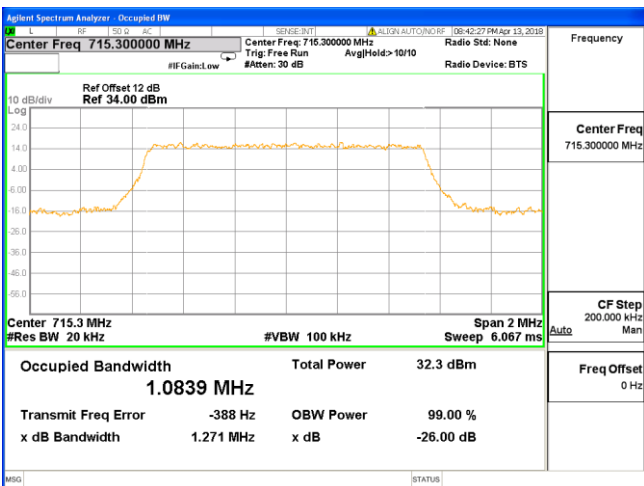

**LTE Band 5 (Band Width 5MHz, RB Size 1, RB Offset 0)**

**QPSK**

**Low Channel**

**16-QAM**

**Low Channel**

**Middle Channel**

**Middle Channel**

**High Channel**

**High Channel**

**LTE Band 12 (Band Width 1.4MHz, RB Size 1, RB Offset 0)**

**QPSK**

**16-QAM**

**Low Channel**

**Low Channel**

**Middle Channel**

**Middle Channel**

**High Channel**

**High Channel**

**LTE Band 12 (Band Width 5MHz, RB Size 1, RB Offset 0)**

**QPSK**

**16-QAM**

**Low Channel**

**Low Channel**

**Middle Channel**