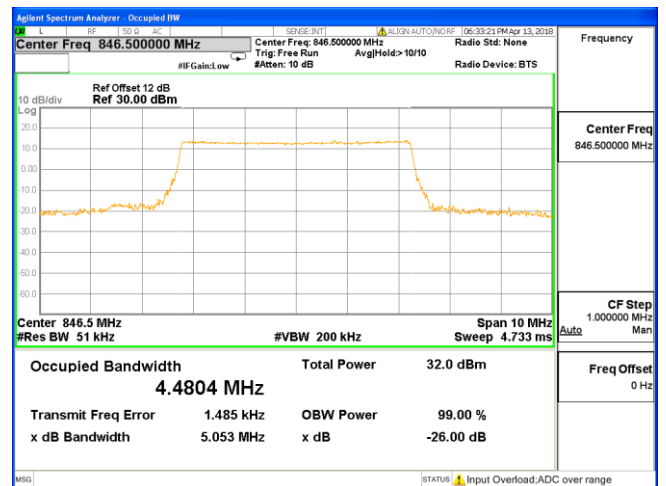

**LTE Band 5 (Band Width 5MHz, RB Size 1, RB Offset 0)**

**QPSK**

**Low Channel**

**16-QAM**

**Low Channel**

**Middle Channel**

**Middle Channel**

**High Channel**

**High Channel**

**LTE Band 12 (Band Width 1.4MHz, RB Size 1, RB Offset 0)**

**QPSK**

**16-QAM**

**Low Channel**

**Low Channel**

**Middle Channel**

**Middle Channel**