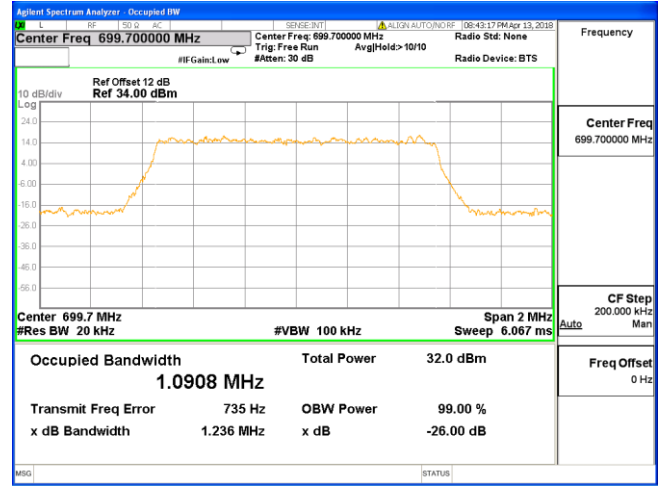

**High Channel**

**LTE Band 12 (Band Width 1.4MHz, RB Size 1, RB Offset 0)**

**QPSK**

**16-QAM**

**Low Channel**

**Low Channel**

**Middle Channel**

**Middle Channel**

**High Channel**

**High Channel**

**LTE Band 12 (Band Width 5MHz, RB Size 1, RB Offset 0)**

**QPSK**

**16-QAM**

**Low Channel**

**Low Channel**

**Middle Channel**