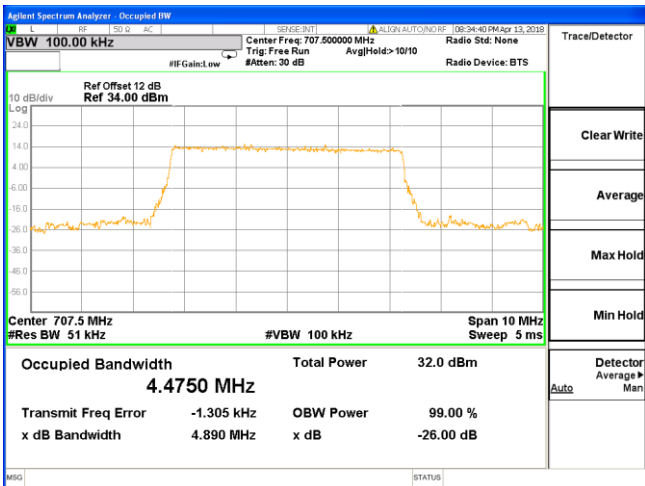

**High Channel**

**High Channel**

**LTE Band 12 (Band Width 5MHz, RB Size 1, RB Offset 0)**

**QPSK**

**16-QAM**

**Low Channel**

**Low Channel**

**Middle Channel**

**Middle Channel**

**High Channel**

**High Channel**

**LTE Band 12 (Band Width 10MHz, RB Size 1, RB Offset 0)**

**QPSK**

**Low Channel**

**16-QAM**

**Low Channel**