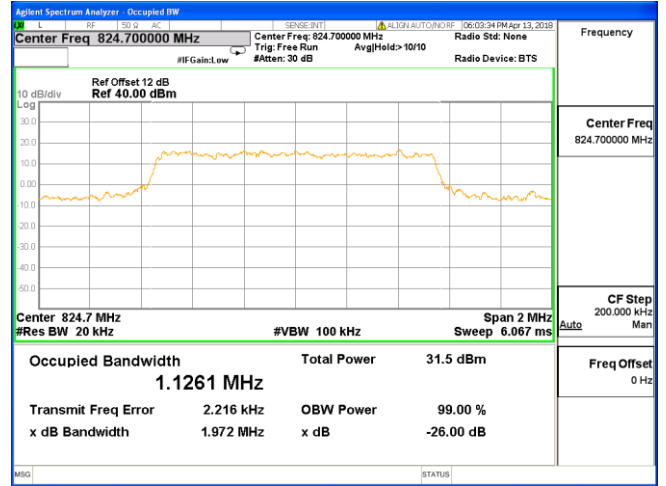

LTE Band 5 (Band Width 1.4MHz, RB Size 1, RB Offset 0)

QPSK

16-QAM

Low Channel

Low Channel