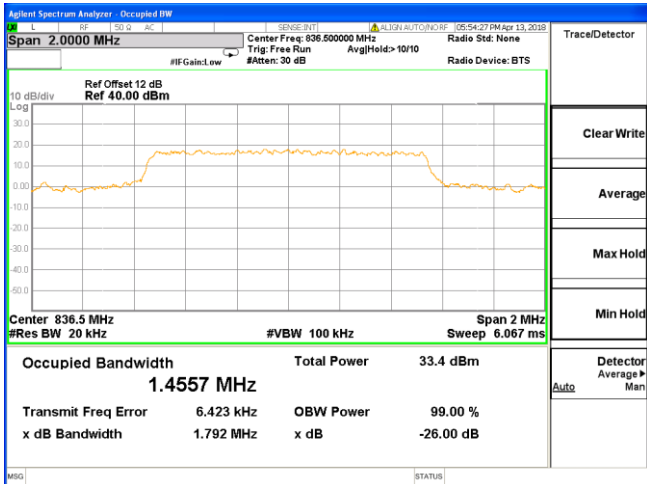

Middle Channel

Middle Channel