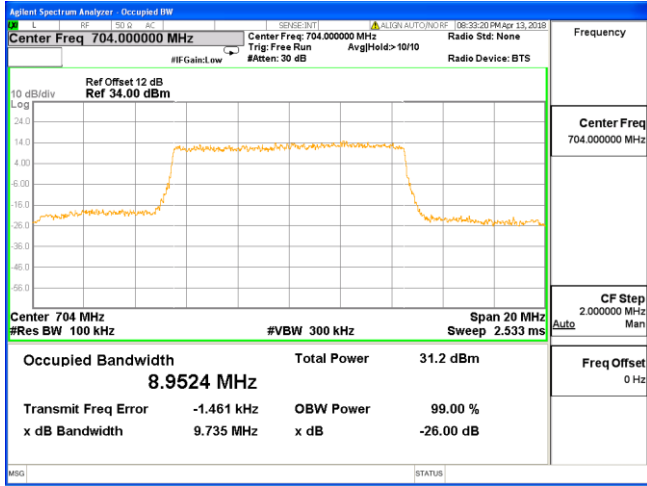

**Middle Channel**

**High Channel**

**High Channel**

**LTE Band 12 (Band Width 10MHz, RB Size 1, RB Offset 0)**

**QPSK**

**Low Channel**

**16-QAM**

**Low Channel**

**Middle Channel**

**Middle Channel**

**High Channel**

**High Channel**

**LTE Band 17 (Band Width 5MHz, RB Size 1, RB Offset 0)**

**QPSK**

**16-QAM**

**Low Channel**