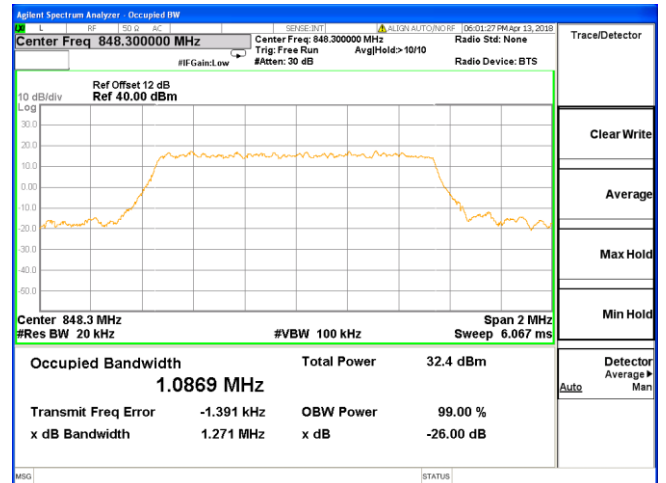

**LTE Band 4 (Band Width 15MHz, RB Size 1, RB Offset 0)**

**QPSK**

**Low Channel**

**16-QAM**

**Low Channel**

**Middle Channel**

**High Channel**

**LTE Band 5 (Band Width 1.4MHz, RB Size 1, RB Offset 0)**

**LTE Band 5 (Band Width 5MHz, RB Size 1, RB Offset 0)**

**QPSK**

**Low Channel**

**16-QAM**

**Low Channel**

**Middle Channel**

**Middle Channel**

**High Channel**