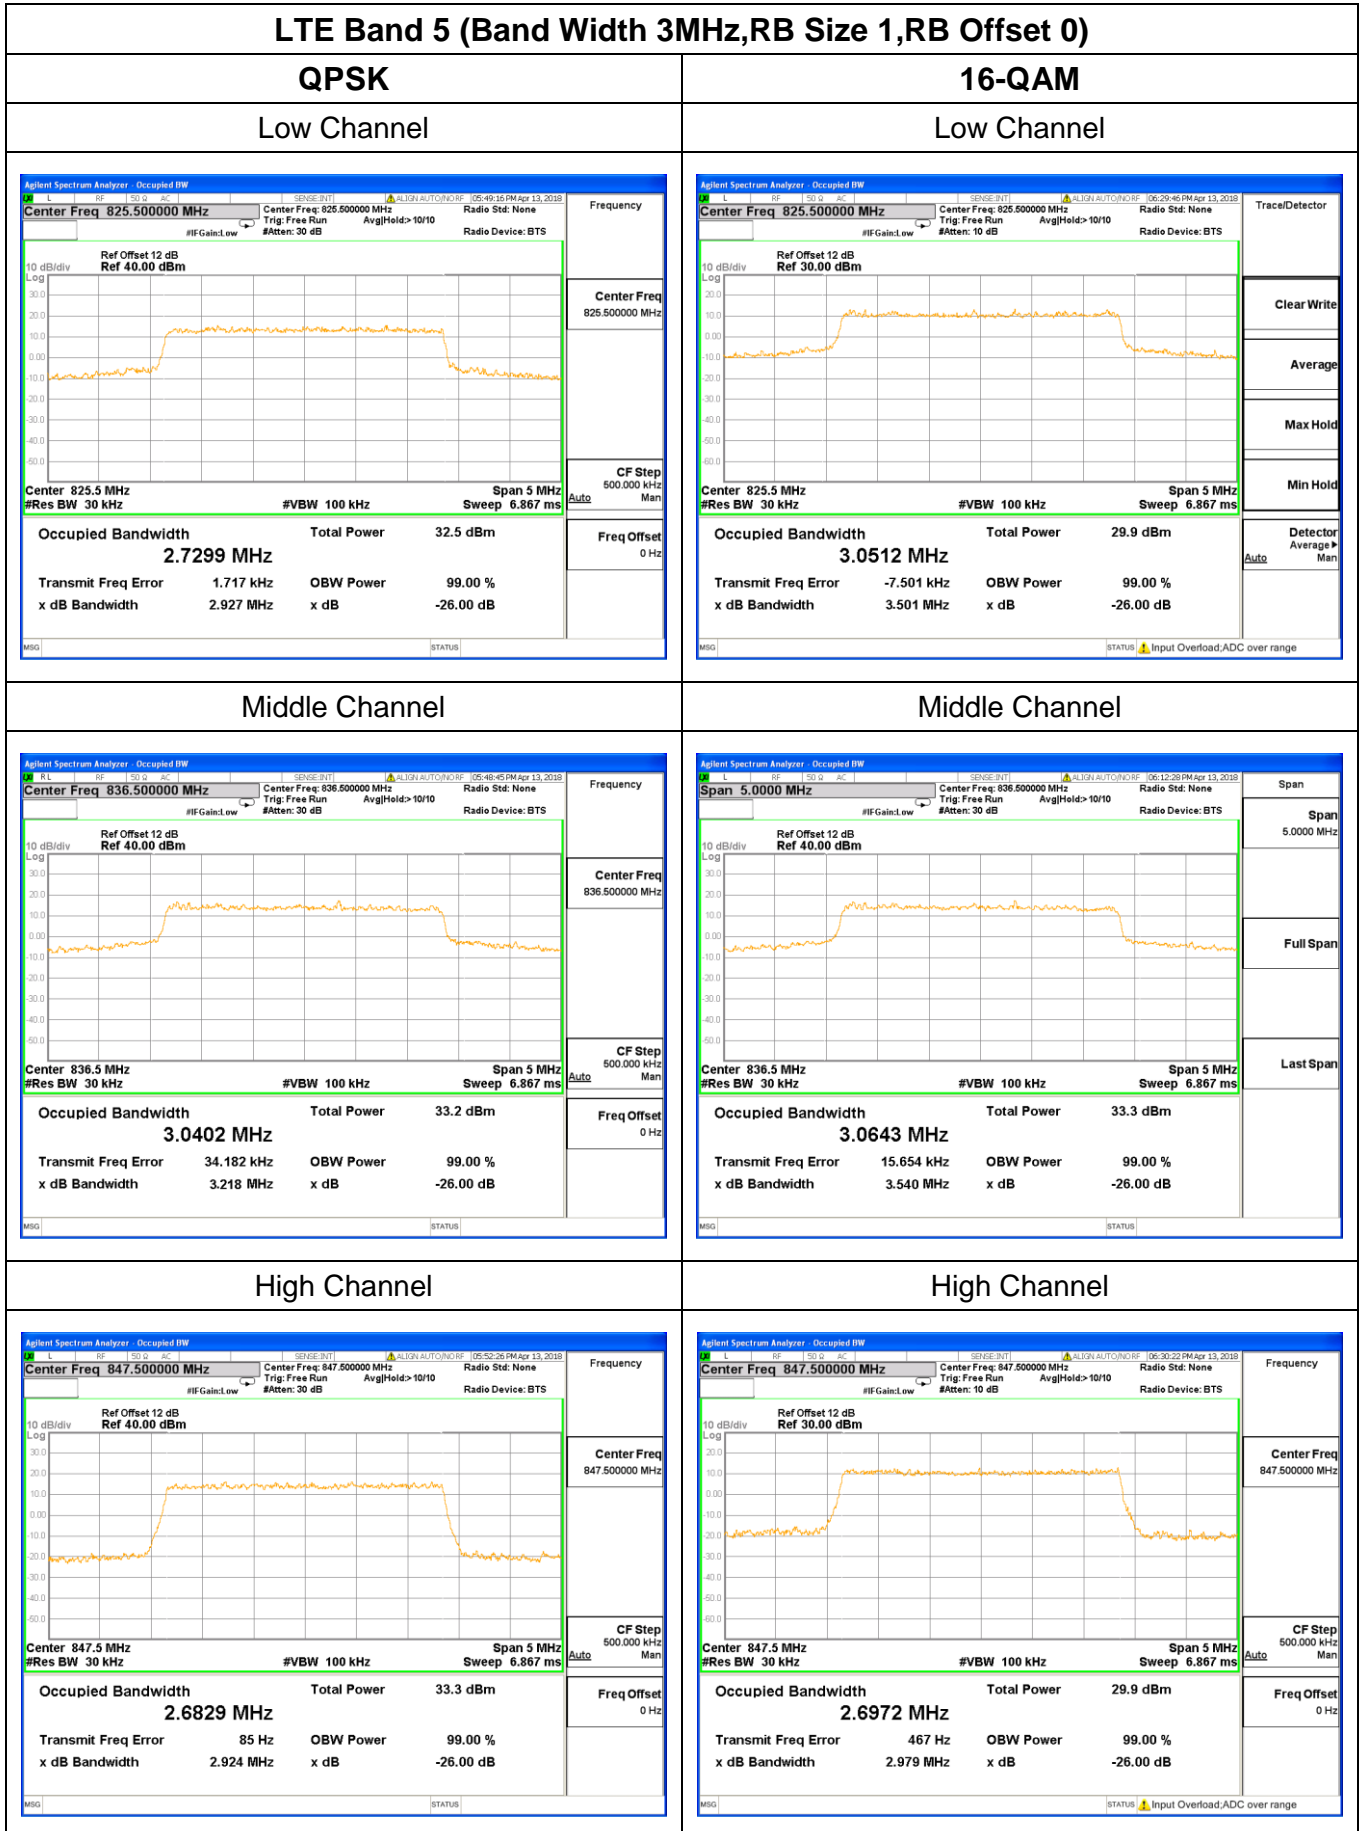

**LTE Band 4 (Band Width 15MHz, RB Size 1, RB Offset 0)**

**QPSK**

**Low Channel**

**16-QAM**

**Low Channel**

**Middle Channel**

**High Channel**

**LTE Band 5 (Band Width 1.4MHz, RB Size 1, RB Offset 0)**

**QPSK**

**16-QAM**

**Low Channel**

**Low Channel**

**Middle Channel**

**Middle Channel**

**High Channel**

**High Channel**

**LTE Band 5 (Band Width 5MHz, RB Size 1, RB Offset 0)**

**QPSK**

**Low Channel**

**16-QAM**

**Low Channel**

**Middle Channel**

**Middle Channel**

**High Channel**

**High Channel**

**LTE Band 12 (Band Width 1.4MHz, RB Size 1, RB Offset 0)**

**QPSK**

**16-QAM**

**Low Channel**

**Low Channel**

**Middle Channel**

**Middle Channel**