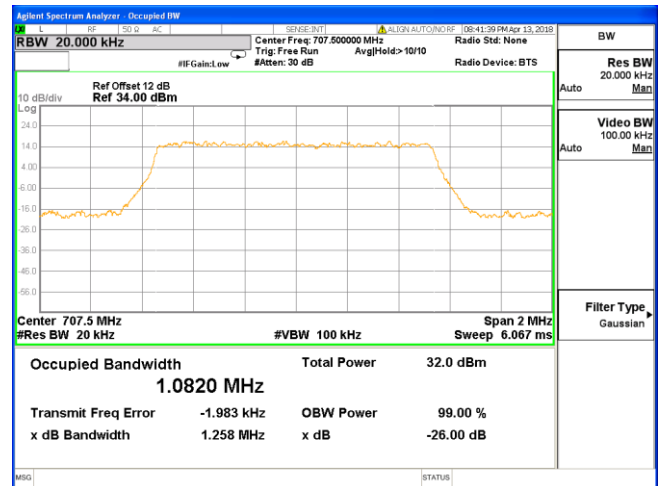

**High Channel**

**LTE Band 12 (Band Width 1.4MHz, RB Size 1, RB Offset 0)**

**QPSK**

**16-QAM**

**Low Channel**

**Low Channel**

**Middle Channel**

**Middle Channel**

**High Channel**

**High Channel**

**LTE Band 12 (Band Width 5MHz, RB Size 1, RB Offset 0)**

**QPSK**

**16-QAM**

**Low Channel**

**Low Channel**

**Middle Channel**