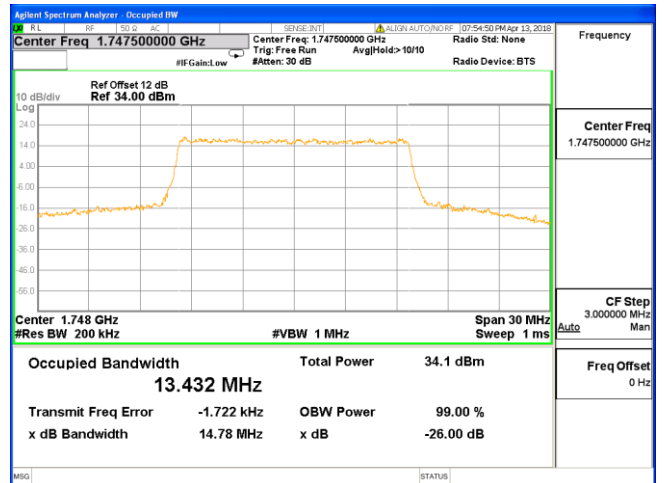

**LTE Band 4 (Band Width 15MHz, RB Size 1, RB Offset 0)**

**QPSK**

**Low Channel**

**16-QAM**

**Low Channel**

**Middle Channel**

**High Channel**

**LTE Band 5 (Band Width 1.4MHz, RB Size 1, RB Offset 0)**

**LTE Band 5 (Band Width 5MHz, RB Size 1, RB Offset 0)**

**QPSK**

**Low Channel**

**16-QAM**

**Low Channel**

**Middle Channel**

**Middle Channel**

**High Channel**