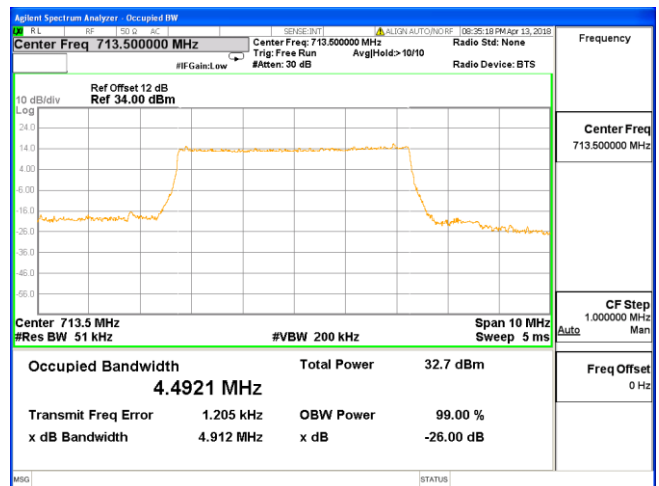

**High Channel**

**High Channel**

**LTE Band 12 (Band Width 5MHz, RB Size 1, RB Offset 0)**

**QPSK**

**16-QAM**

**Low Channel**

**Low Channel**

**Middle Channel**

**Middle Channel**

**High Channel**

**High Channel**

**LTE Band 12 (Band Width 10MHz, RB Size 1, RB Offset 0)**

**QPSK**

**Low Channel**

**16-QAM**

**Low Channel**