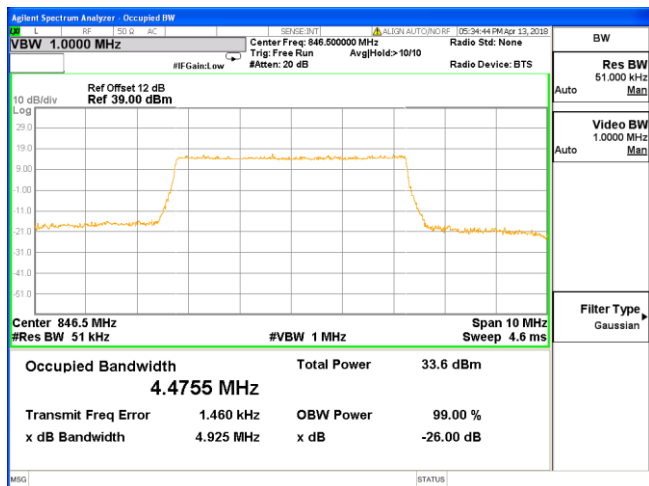

**LTE Band 5 (Band Width 5MHz, RB Size 1, RB Offset 0)**

**QPSK**

**Low Channel**

**16-QAM**

**Low Channel**

**Middle Channel**

**Middle Channel**

**High Channel**

**High Channel**

**LTE Band 12 (Band Width 1.4MHz, RB Size 1, RB Offset 0)**

**QPSK**

**16-QAM**

**Low Channel**

**Low Channel**

**Middle Channel**

**Middle Channel**