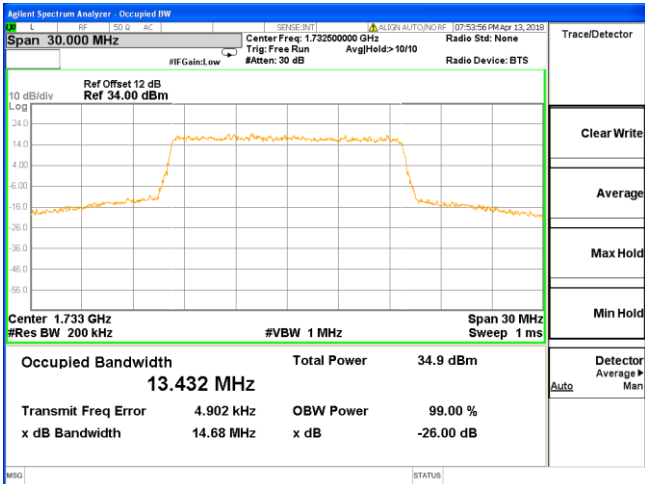

**LTE Band 4 (Band Width 15MHz, RB Size 1, RB Offset 0)**

**QPSK**

**Low Channel**

**16-QAM**

**Low Channel**

**Middle Channel**

**High Channel**

**LTE Band 5 (Band Width 1.4MHz, RB Size 1, RB Offset 0)**

**LTE Band 5 (Band Width 5MHz, RB Size 1, RB Offset 0)**

**QPSK**

**Low Channel**

**16-QAM**

**Low Channel**

**Middle Channel**

**Middle Channel**

**High Channel**