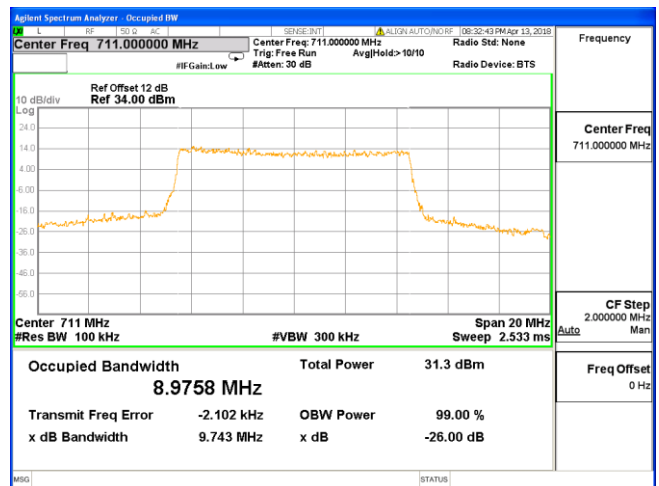

**Middle Channel**

**High Channel**

**High Channel**

**LTE Band 12 (Band Width 10MHz, RB Size 1, RB Offset 0)**

**QPSK**

**Low Channel**

**16-QAM**

**Low Channel**

**Middle Channel**

**Middle Channel**

**High Channel**

**High Channel**

**LTE Band 17 (Band Width 5MHz, RB Size 1, RB Offset 0)**

**QPSK**

**16-QAM**

**Low Channel**

**Low Channel**

**Middle Channel**

**Middle Channel**

**High Channel**

**High Channel**