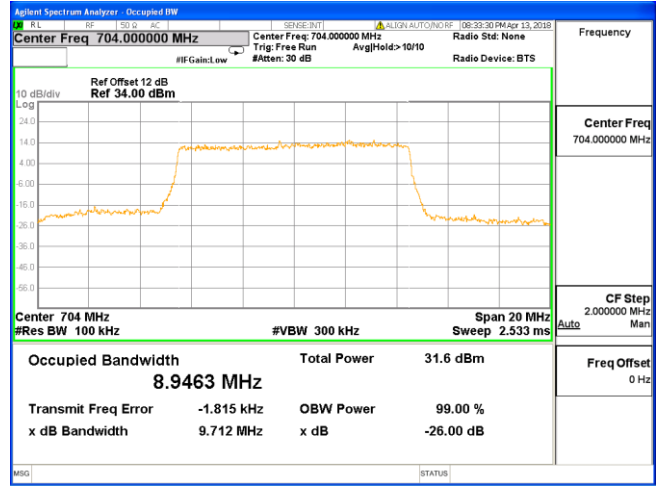

**Middle Channel**

**High Channel**

**High Channel**

**LTE Band 12 (Band Width 10MHz, RB Size 1, RB Offset 0)**

**QPSK**

**Low Channel**

**16-QAM**

**Low Channel**

**Middle Channel**

**Middle Channel**

**High Channel**

**High Channel**

**LTE Band 17 (Band Width 5MHz, RB Size 1, RB Offset 0)**

**QPSK**

**16-QAM**

**Low Channel**