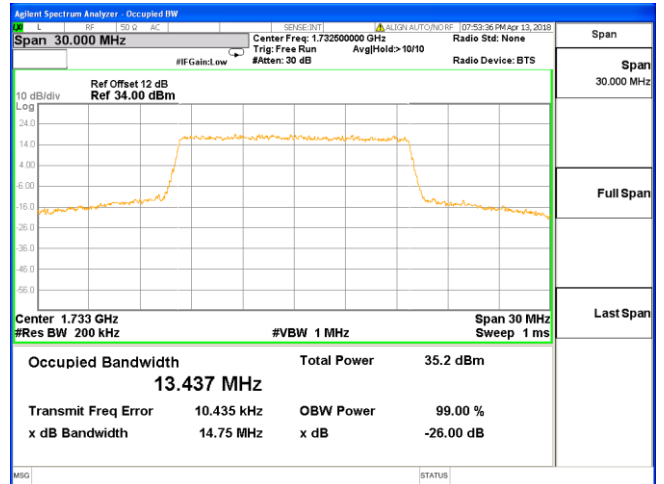

**LTE Band 4 (Band Width 15MHz, RB Size 1, RB Offset 0)**

**QPSK**

**Low Channel**

**16-QAM**

**Low Channel**

**Middle Channel**

**High Channel**

**LTE Band 5 (Band Width 1.4MHz, RB Size 1, RB Offset 0)**

**LTE Band 5 (Band Width 5MHz, RB Size 1, RB Offset 0)**

**QPSK**

**Low Channel**

**16-QAM**

**Low Channel**

**Middle Channel**

**Middle Channel**

**High Channel**