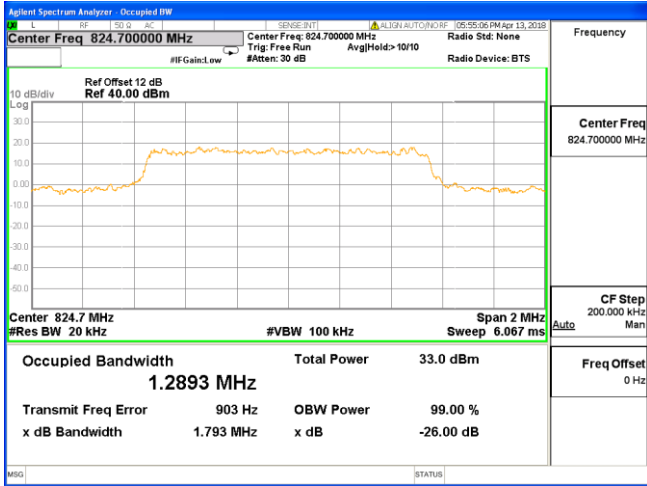

LTE Band 5 (Band Width 1.4MHz, RB Size 1, RB Offset 0)

QPSK

16-QAM

Low Channel

Low Channel