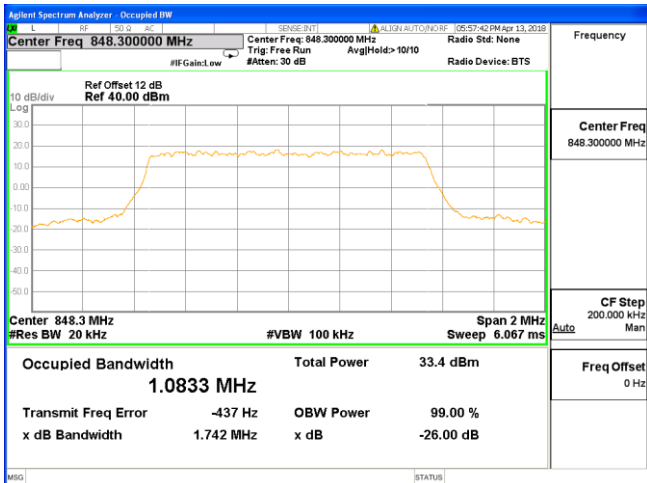

**LTE Band 4 (Band Width 15MHz, RB Size 1, RB Offset 0)**

**QPSK**

**Low Channel**

**16-QAM**

**Low Channel**

**Middle Channel**

**High Channel**

**LTE Band 5 (Band Width 1.4MHz, RB Size 1, RB Offset 0)**

**LTE Band 5 (Band Width 5MHz, RB Size 1, RB Offset 0)**

**QPSK**

**Low Channel**

**16-QAM**

**Low Channel**

**Middle Channel**

**Middle Channel**

**High Channel**