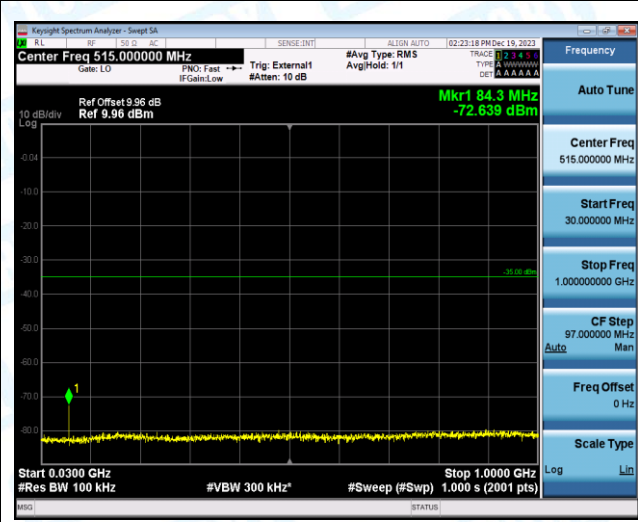

Band41_10MHz_16QAM_41190_1RB#0_30~1000_30~1000

Band41_10MHz_16QAM_41190_1RB#0_20000~27000_20000~27000