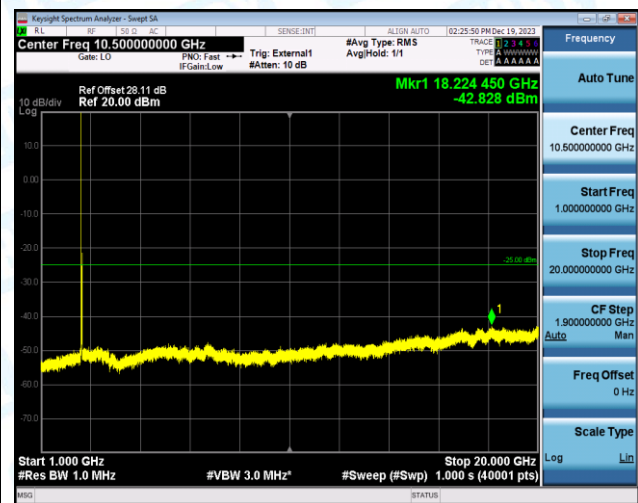

Band41_20MHz_QPSK_40140_1RB#0_1000~20000_1000~20000

Band41_20MHz_16QAM_40140_1RB#0_0.009~0.15_0.009~0.15