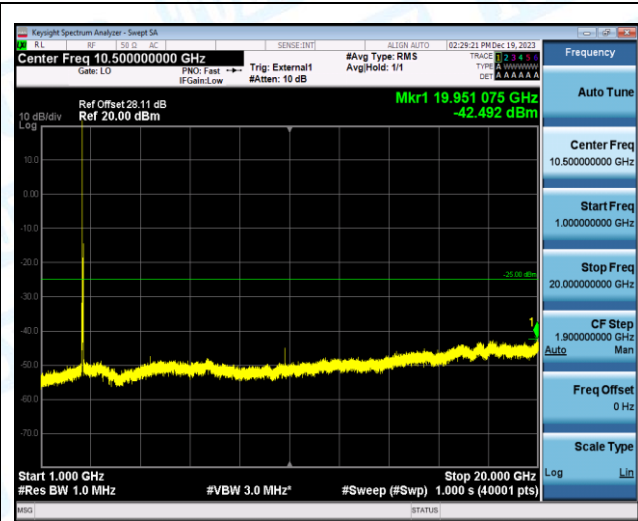

Band41_20MHz_QPSK_40590_1RB#0_1000~20000_1000~20000

Band41_20MHz_16QAM_40590_1RB#0_0.009~0.15_0.009~0.15