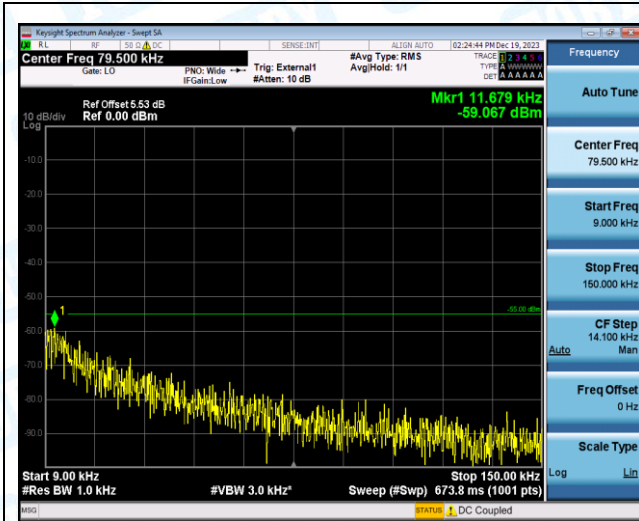

Band41\_10MHz\_16QAM\_41190\_1RB#0\_1000~20000\_1000~20000

Band41\_10MHz\_16QAM\_41190\_1RB#0\_20000~27000\_20000~27000

Band41\_20MHz\_QPSK\_40140\_1RB#0\_0.009~0.15\_0.009~0.15

Band41\_20MHz\_QPSK\_40140\_1RB#0\_0.15~30\_0.15~30