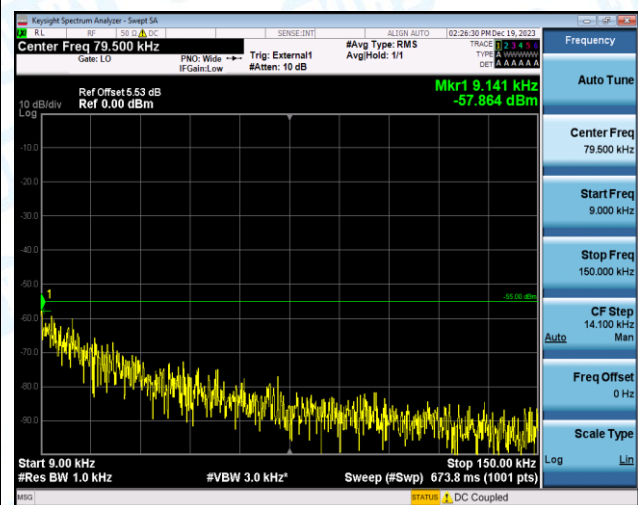

Band41_20MHz_16QAM_40140_1RB#0_0.009~0.15_0.009~0.15

Band41_20MHz_16QAM_40140_1RB#0_30~1000_30~1000