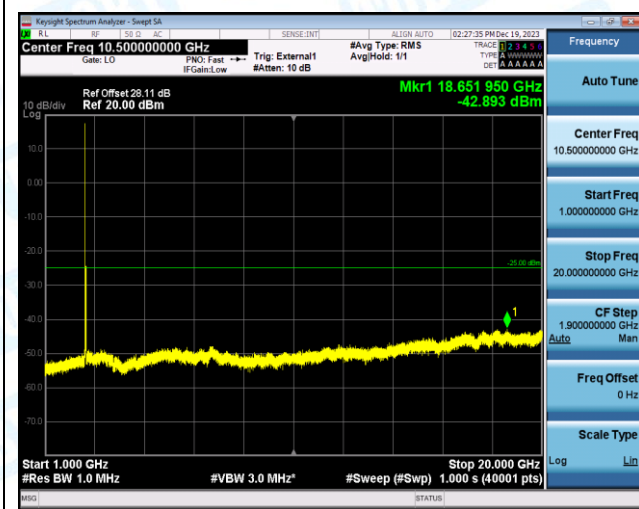

Band41\_20MHz\_16QAM\_40140\_1RB#0\_0.15~30\_0.15~30

Band41\_20MHz\_16QAM\_40140\_1RB#0\_30~1000\_30~1000

Band41\_20MHz\_16QAM\_40140\_1RB#0\_1000~20000\_1000~20000

Band41\_20MHz\_16QAM\_40140\_1RB#0\_20000~27000\_20000~27000