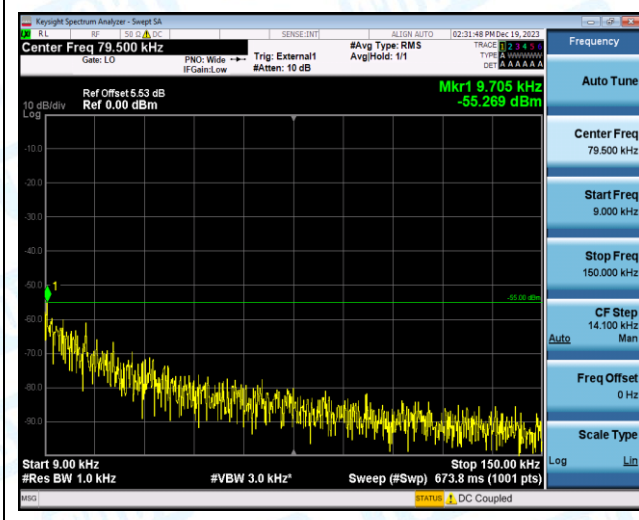

Band41\_20MHz\_16QAM\_40590\_1RB#0\_1000~20000\_1000~20000

Band41\_20MHz\_16QAM\_40590\_1RB#0\_20000~27000\_20000~27000

Band41\_20MHz\_QPSK\_41140\_1RB#0\_0.009~0.15\_0.009~0.15

Band41\_20MHz\_QPSK\_41140\_1RB#0\_0.15~30\_0.15~30