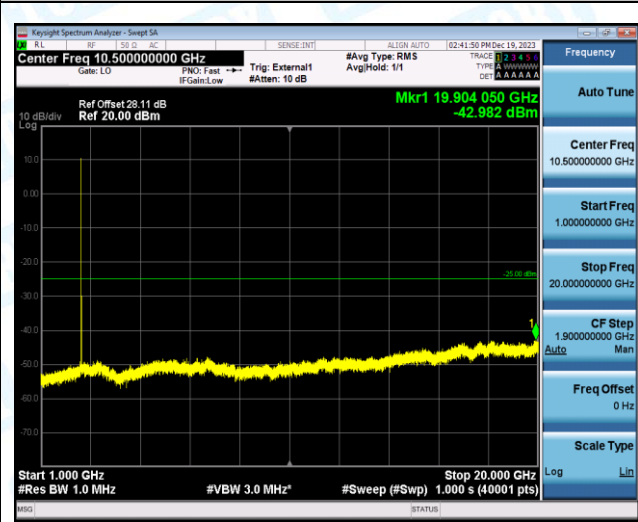

Band41_5MHz_QPSK_40065_1RB#0_1000~20000_1000~20000

Band41_5MHz_16QAM_40065_1RB#0_0.009~0.15_0.009~0.15