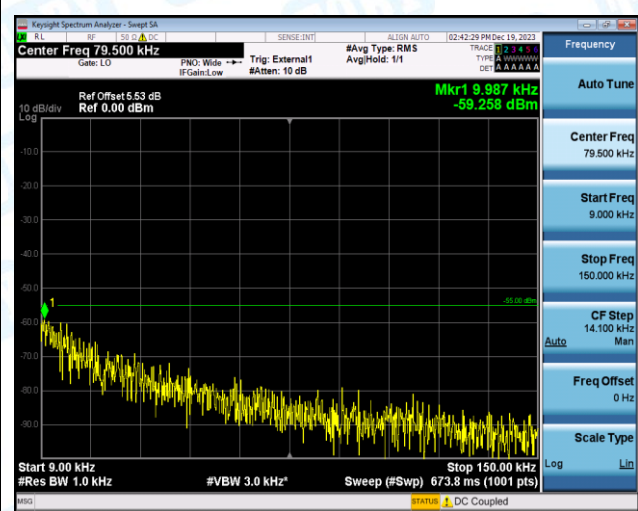

Band41_5MHz_16QAM_40065_1RB#0_0.009~0.15_0.009~0.15

Band41_5MHz_16QAM_40065_1RB#0_30~1000_30~1000