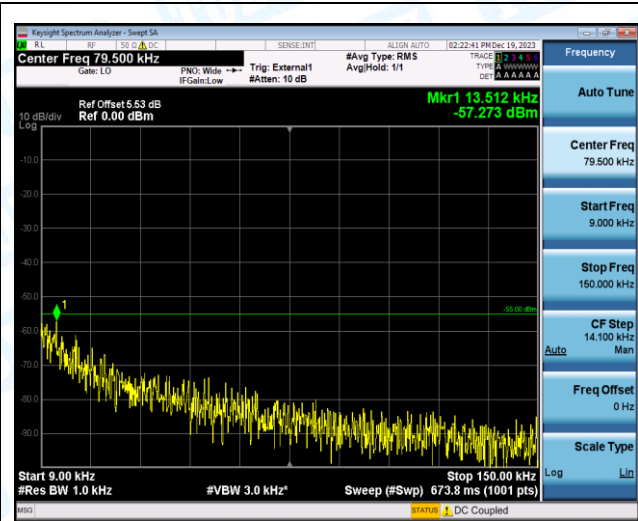

Band41_10MHz_16QAM_41190_1RB#0_0.009~0.15_0.009~0.15

Band41_10MHz_16QAM_41190_1RB#0_30~1000_30~1000