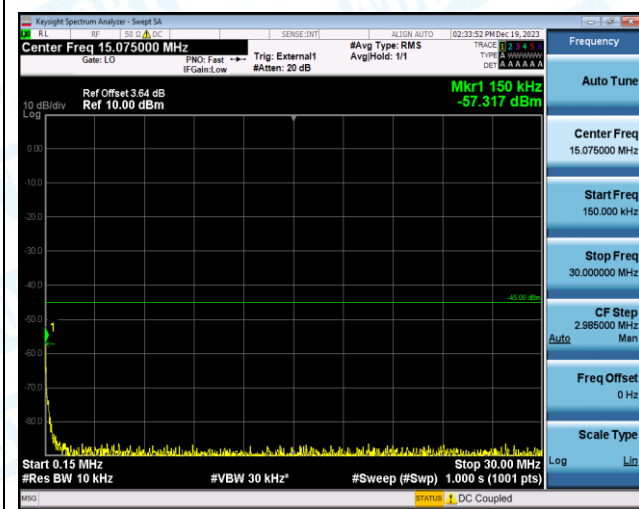

Band41_20MHz_16QAM_41140_1RB#0_0.15~30_0.15~30

Band41_20MHz_16QAM_41140_1RB#0_1000~20000_1000~20000