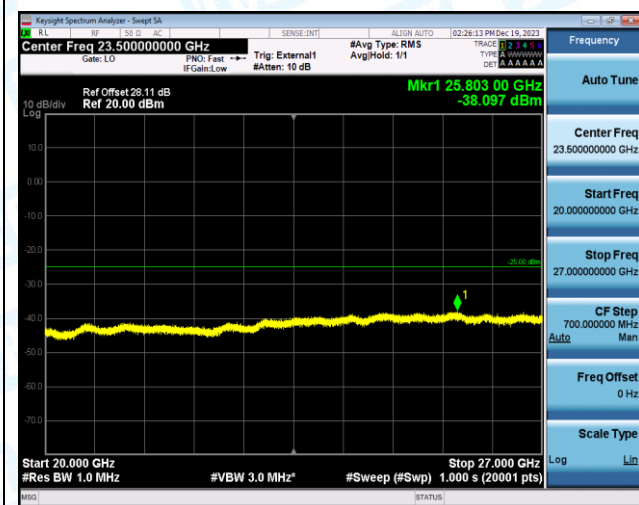

Band41\_20MHz\_QPSK\_40140\_1RB#0\_30~1000\_30~1000

Band41\_20MHz\_QPSK\_40140\_1RB#0\_1000~20000\_1000~20000

Band41\_20MHz\_QPSK\_40140\_1RB#0\_20000~27000\_20000~27000

Band41\_20MHz\_16QAM\_40140\_1RB#0\_0.009~0.15\_0.009~0.15