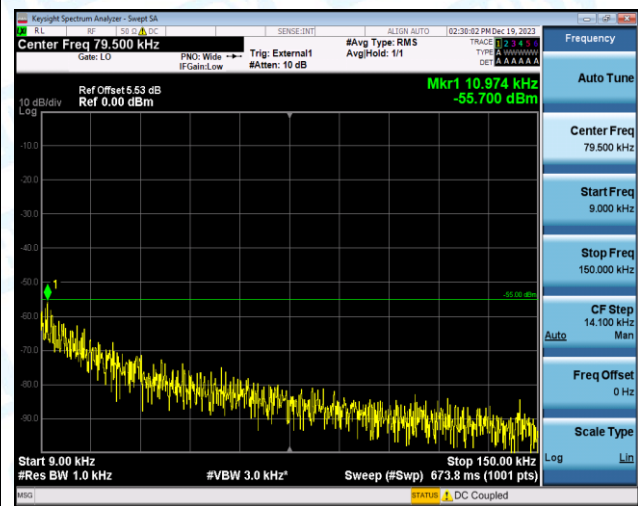

Band41_20MHz_16QAM_40590_1RB#0_0.009~0.15_0.009~0.15

Band41_20MHz_16QAM_40590_1RB#0_30~1000_30~1000