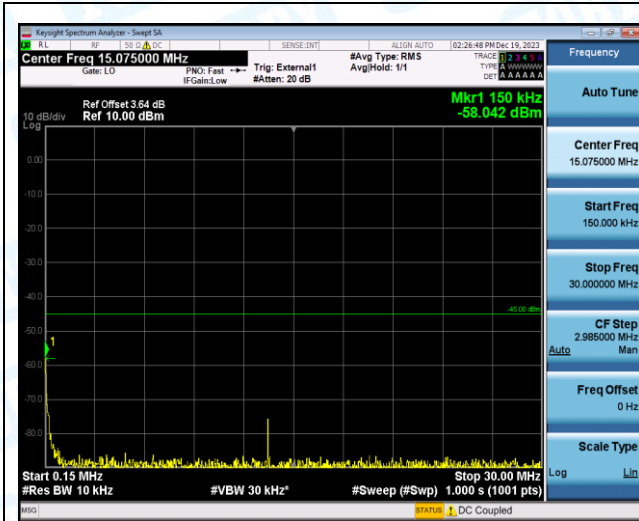

Band41_20MHz_16QAM_40140_1RB#0_0.15~30_0.15~30

Band41_20MHz_16QAM_40140_1RB#0_1000~20000_1000~20000