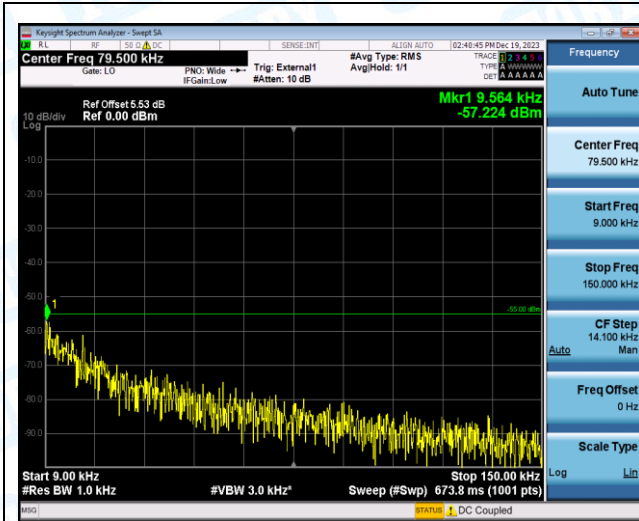

Band41_5MHz_QPSK_40065_1RB#0_0.009~0.15_0.009~0.15

Band41_5MHz_QPSK_40065_1RB#0_30~1000_30~1000