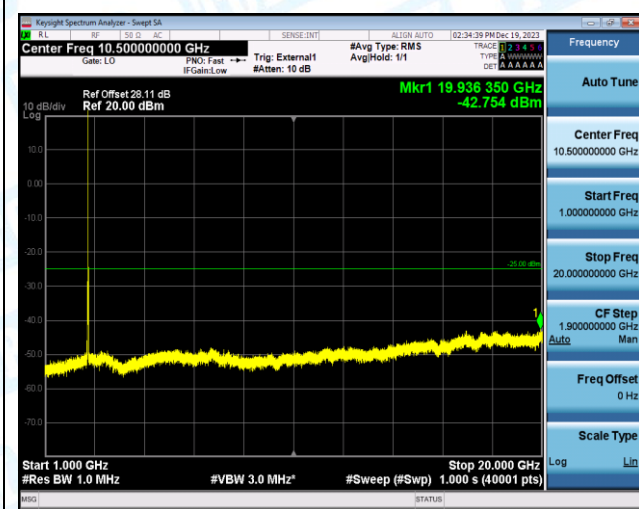

Band41\_20MHz\_16QAM\_41140\_1RB#0\_0.15~30\_0.15~30

Band41\_20MHz\_16QAM\_41140\_1RB#0\_30~1000\_30~1000

Band41\_20MHz\_16QAM\_41140\_1RB#0\_1000~20000\_1000~20000

Band41\_20MHz\_16QAM\_41140\_1RB#0\_20000~27000\_20000~27000