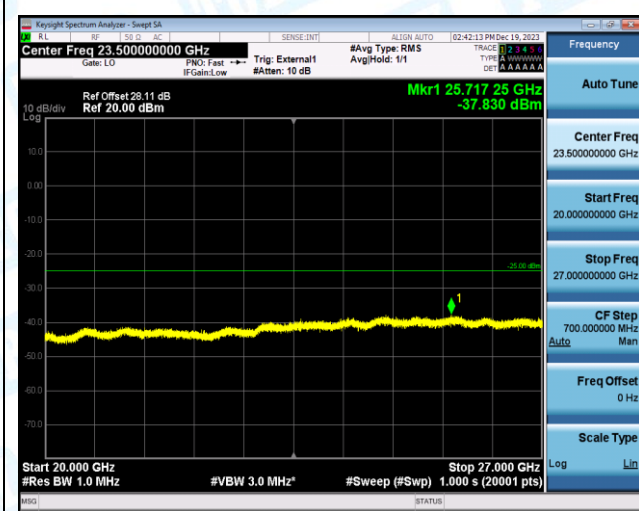

Band41_5MHz_QPSK_40065_1RB#0_20000~27000_20000~27000

Band41_5MHz_16QAM_40065_1RB#0_0.15~30_0.15~30