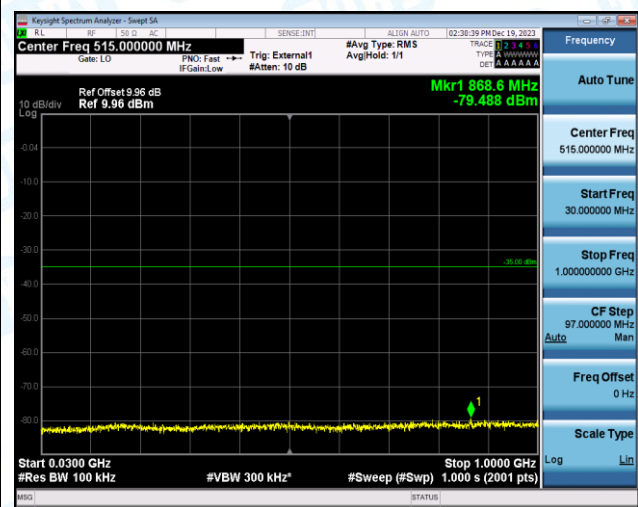

Band41_20MHz_16QAM_40590_1RB#0_30~1000_30~1000

Band41_20MHz_16QAM_40590_1RB#0_20000~27000_20000~27000