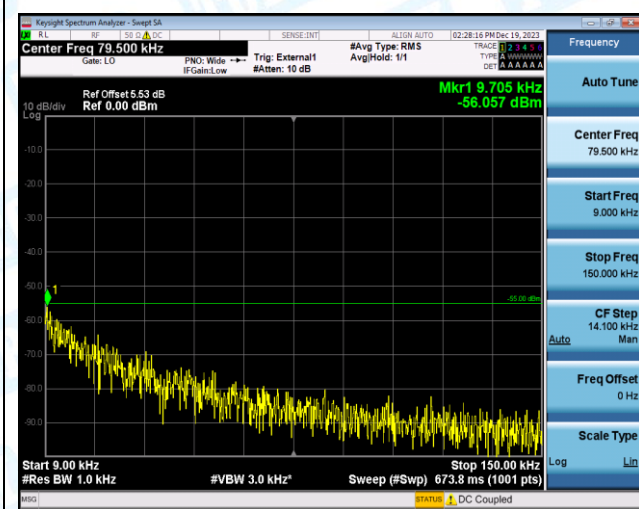

Band41_20MHz_QPSK_40590_1RB#0_0.009~0.15_0.009~0.15

Band41_20MHz_QPSK_40590_1RB#0_30~1000_30~1000