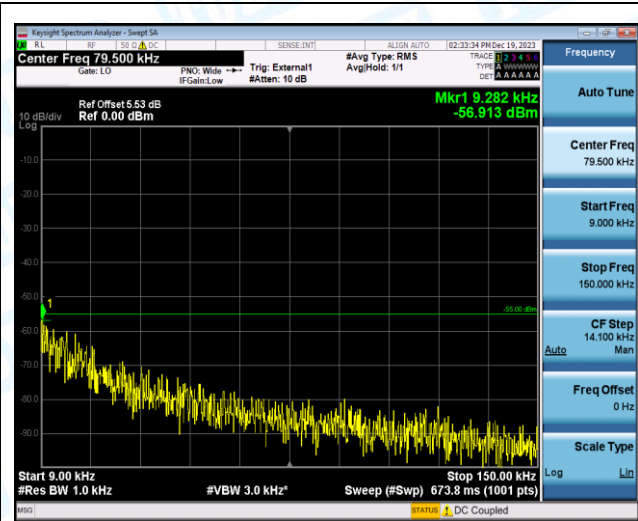

Band41_20MHz_16QAM_41140_1RB#0_0.009~0.15_0.009~0.15

Band41_20MHz_16QAM_41140_1RB#0_30~1000_30~1000