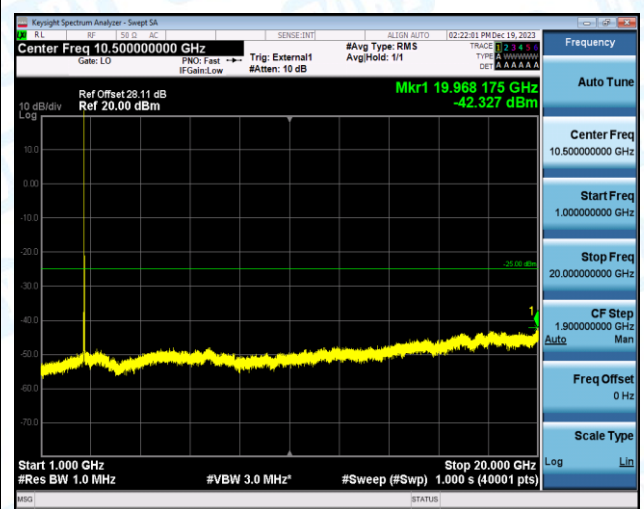

Band41_10MHz_QPSK_41190_1RB#0_1000~20000_1000~20000

Band41_10MHz_16QAM_41190_1RB#0_0.009~0.15_0.009~0.15