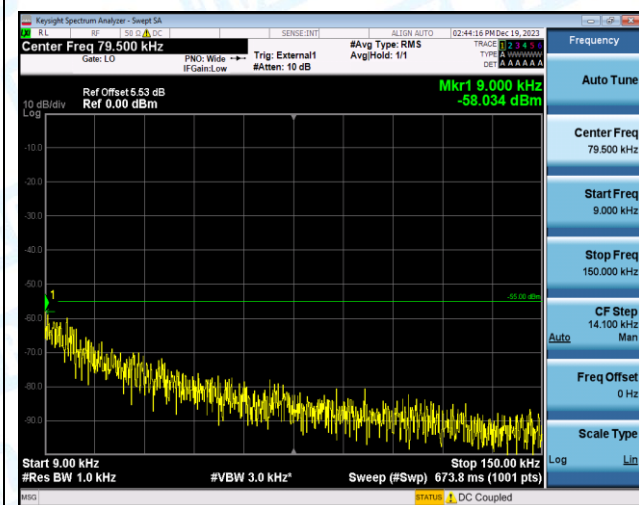

Band41\_5MHz\_16QAM\_40065\_1RB#0\_1000~20000\_1000~20000

Band41\_5MHz\_16QAM\_40065\_1RB#0\_20000~27000\_20000~27000

Band41\_5MHz\_QPSK\_40590\_1RB#0\_0.009~0.15\_0.009~0.15

Band41\_5MHz\_QPSK\_40590\_1RB#0\_0.15~30\_0.15~30