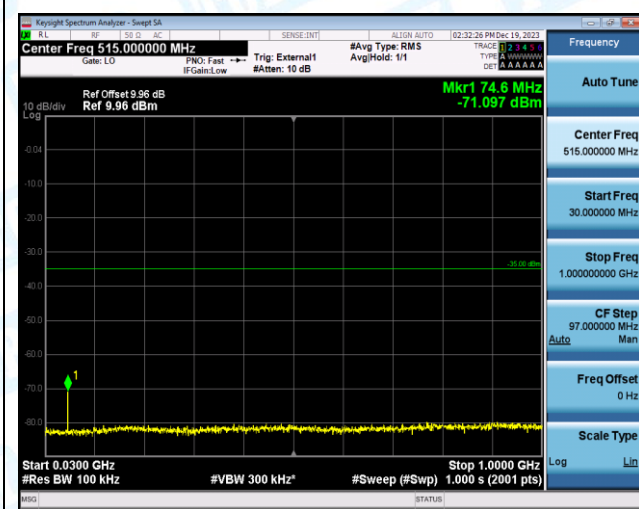

Band41_20MHz_QPSK_41140_1RB#0_30~1000_30~1000

Band41_20MHz_QPSK_41140_1RB#0_20000~27000_20000~27000