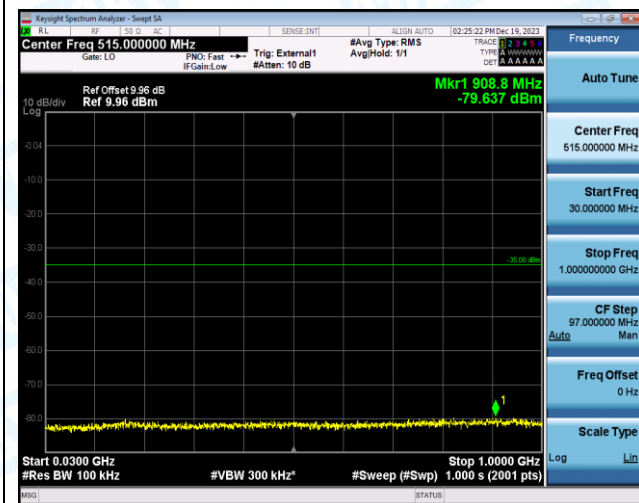

Band41_20MHz_QPSK_40140_1RB#0_30~1000_30~1000

Band41_20MHz_QPSK_40140_1RB#0_20000~27000_20000~27000