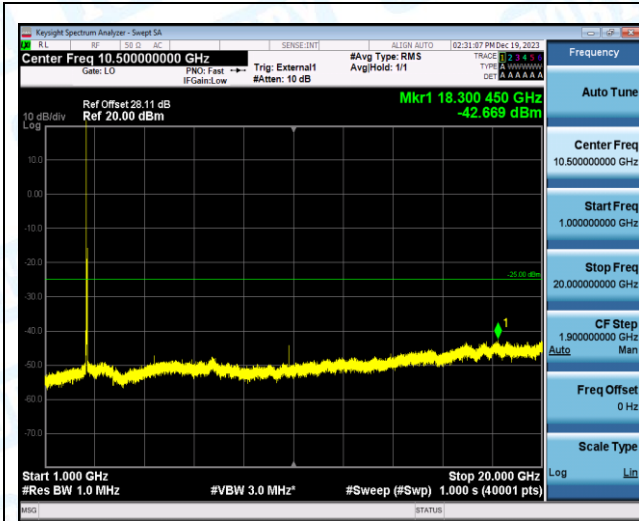

Band41_20MHz_16QAM_40590_1RB#0_1000~20000_1000~20000

Band41_20MHz_QPSK_41140_1RB#0_0.009~0.15_0.009~0.15