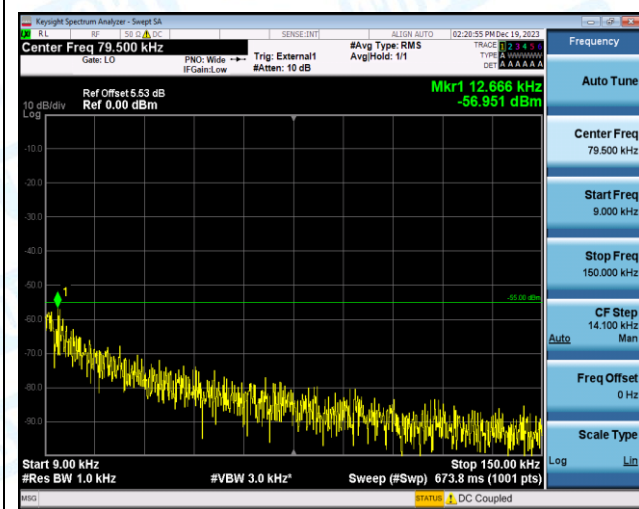

Band41\_10MHz\_QPSK\_41190\_1RB#0\_0.009~0.15\_0.009~0.15

Band41\_10MHz\_QPSK\_41190\_1RB#0\_0.15~30\_0.15~30

Band41\_10MHz\_QPSK\_41190\_1RB#0\_30~1000\_30~1000

Band41\_10MHz\_QPSK\_41190\_1RB#0\_1000~20000\_1000~20000