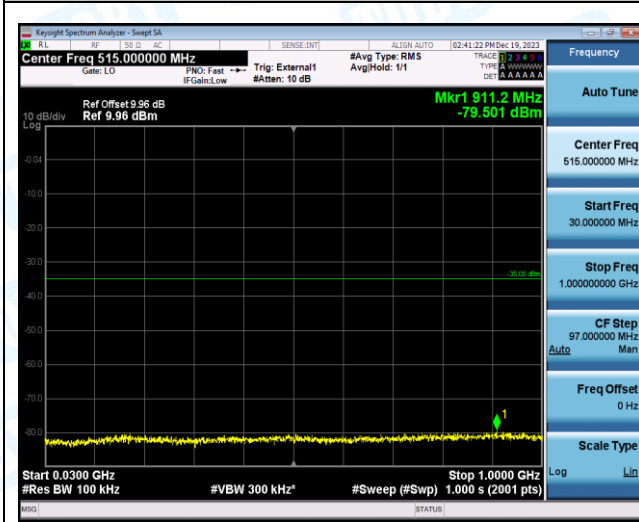

Band41\_5MHz\_QPSK\_40065\_1RB#0\_0.009~0.15\_0.009~0.15

Band41\_5MHz\_QPSK\_40065\_1RB#0\_0.15~30\_0.15~30

Band41\_5MHz\_QPSK\_40065\_1RB#0\_30~1000\_30~1000

Band41\_5MHz\_QPSK\_40065\_1RB#0\_1000~20000\_1000~20000