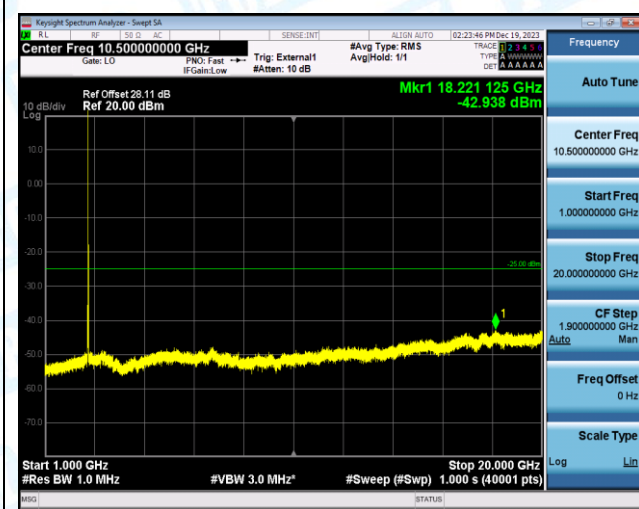

Band41_10MHz_16QAM_41190_1RB#0_1000~20000_1000~20000

Band41_20MHz_QPSK_40140_1RB#0_0.009~0.15_0.009~0.15