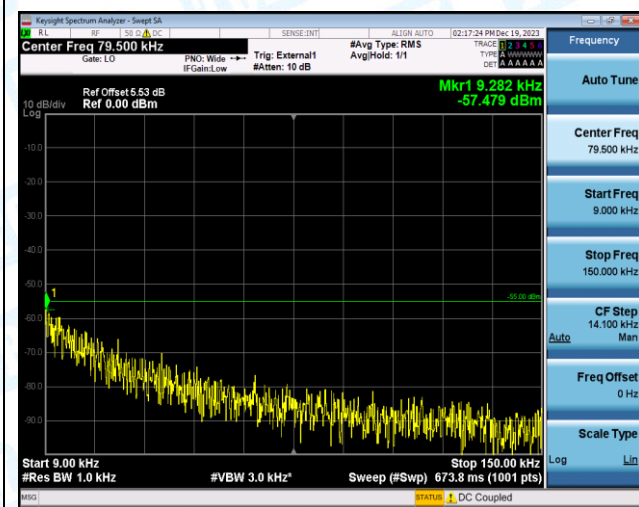

Test Graphs

Band41_10MHz_16QAM_40090_1RB#0_1000~20000_1000~20000

Band41_10MHz_16QAM_40090_1RB#0_20000~27000_20000~27000

Band41_10MHz_QPSK_40590_1RB#0_0.009~0.15_0.009~0.15

Band41_10MHz_QPSK_40590_1RB#0_0.15~30_0.15~30