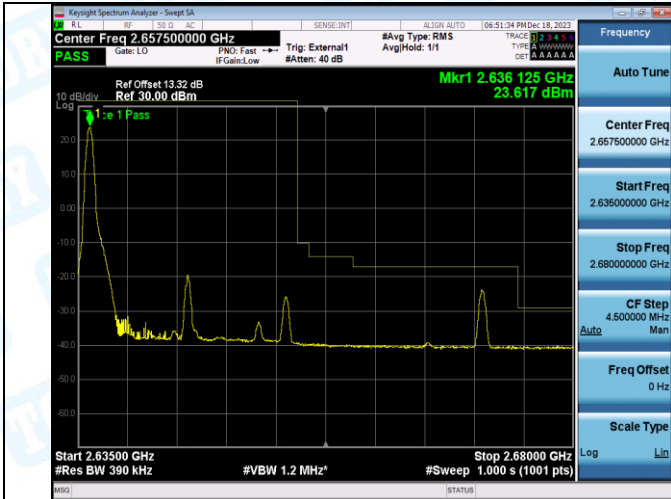

Band41_20MHz_QPSK_41140_1RB#0

Band41_20MHz_16QAM_41140_1RB#0

Band41_20MHz_QPSK_41140_1RB#99

Band41_20MHz_16QAM_41140_1RB#99

Band41_20MHz_QPSK_41140_100RB#0

Band41_20MHz_16QAM_41140_100RB#0

5. Conducted Spurious Emission