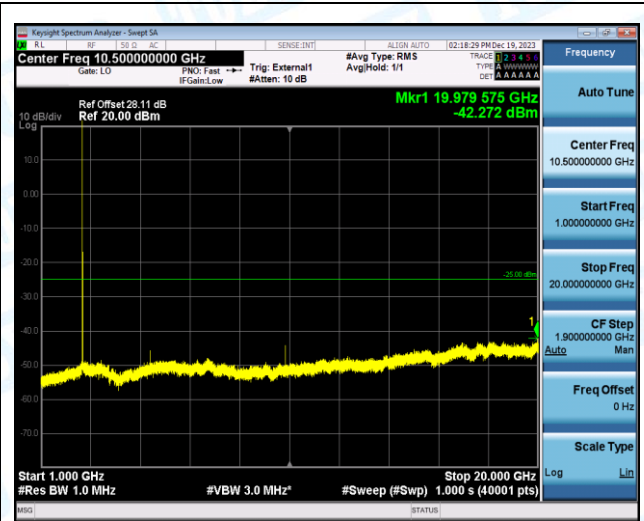

Band41_10MHz_QPSK_40590_1RB#0_1000~20000_1000~20000

Band41_10MHz_16QAM_40590_1RB#0_0.009~0.15_0.009~0.15