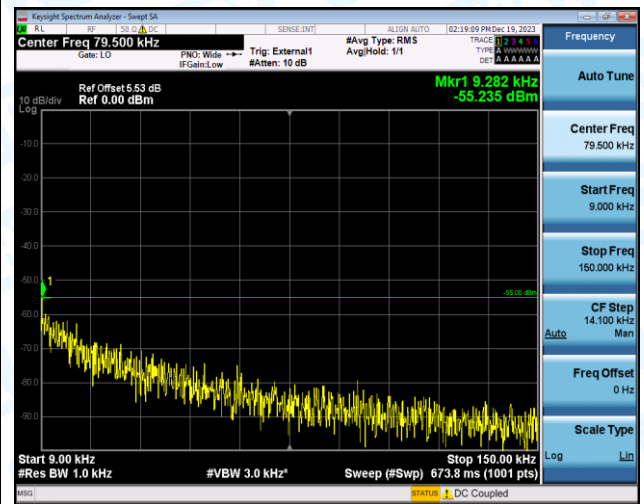

Band41_10MHz_16QAM_40590_1RB#0_0.009~0.15_0.009~0.15

Band41_10MHz_16QAM_40590_1RB#0_30~1000_30~1000