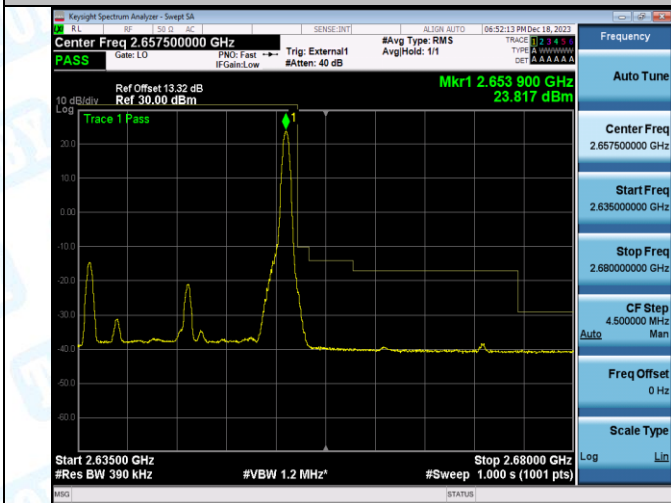

Band41_20MHz_QPSK_41140_1RB#0

Band41_20MHz_16QAM_41140_1RB#0

Band41_20MHz_QPSK_41140_1RB#99

Band41_20MHz_16QAM_41140_1RB#99

Band41_20MHz_QPSK_41140_100RB#0

Band41_20MHz_16QAM_41140_100RB#0

5. Conducted Spurious Emission