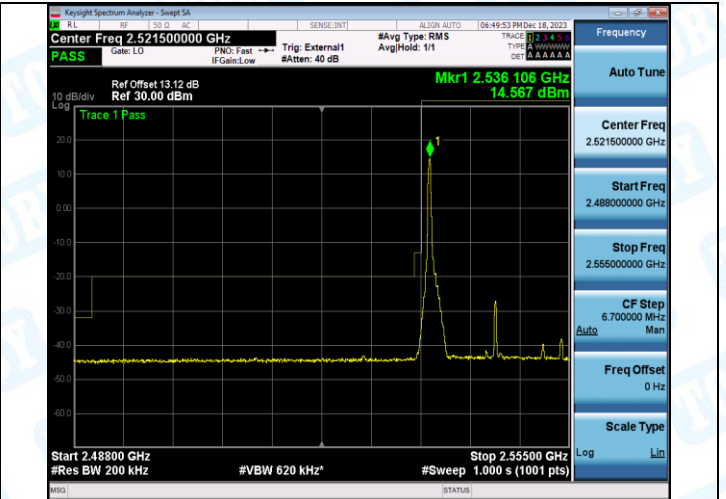

Band41_20MHz_16QAM_40140_1RB#0

Band41_20MHz_16QAM_40140_1RB#99