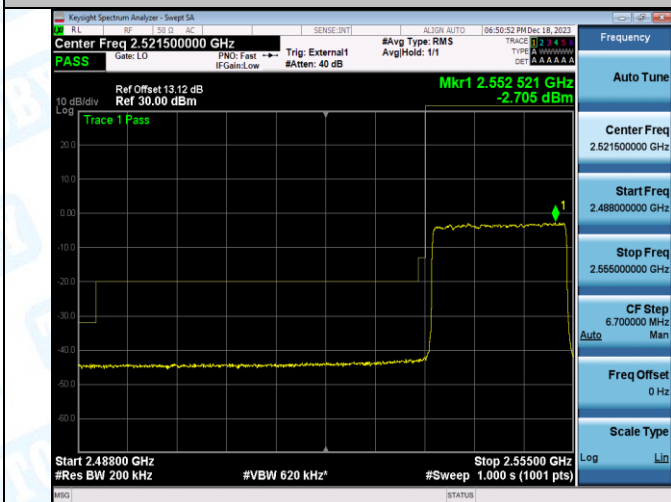

Band41_20MHz_QPSK_41140_1RB#0

Band41_20MHz_16QAM_41140_1RB#0

Band41_20MHz_QPSK_41140_1RB#99

Band41_20MHz_16QAM_41140_1RB#99

Band41_20MHz_QPSK_41140_100RB#0

Band41_20MHz_16QAM_41140_100RB#0

5. Conducted Spurious Emission