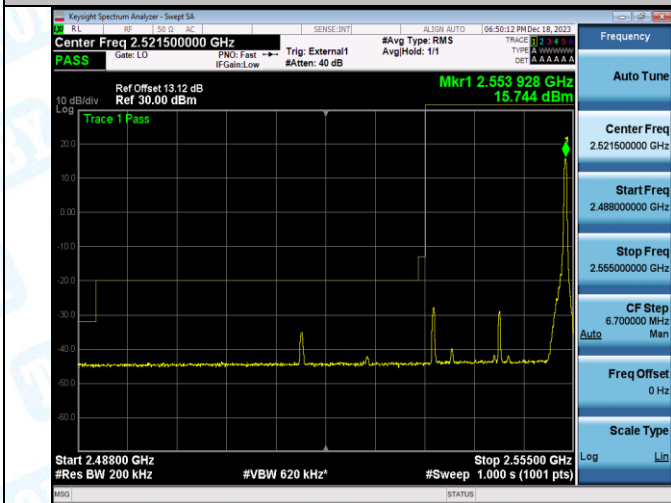

Band41_20MHz_QPSK_40140_1RB#99

Band41_20MHz_QPSK_40140_100RB#0