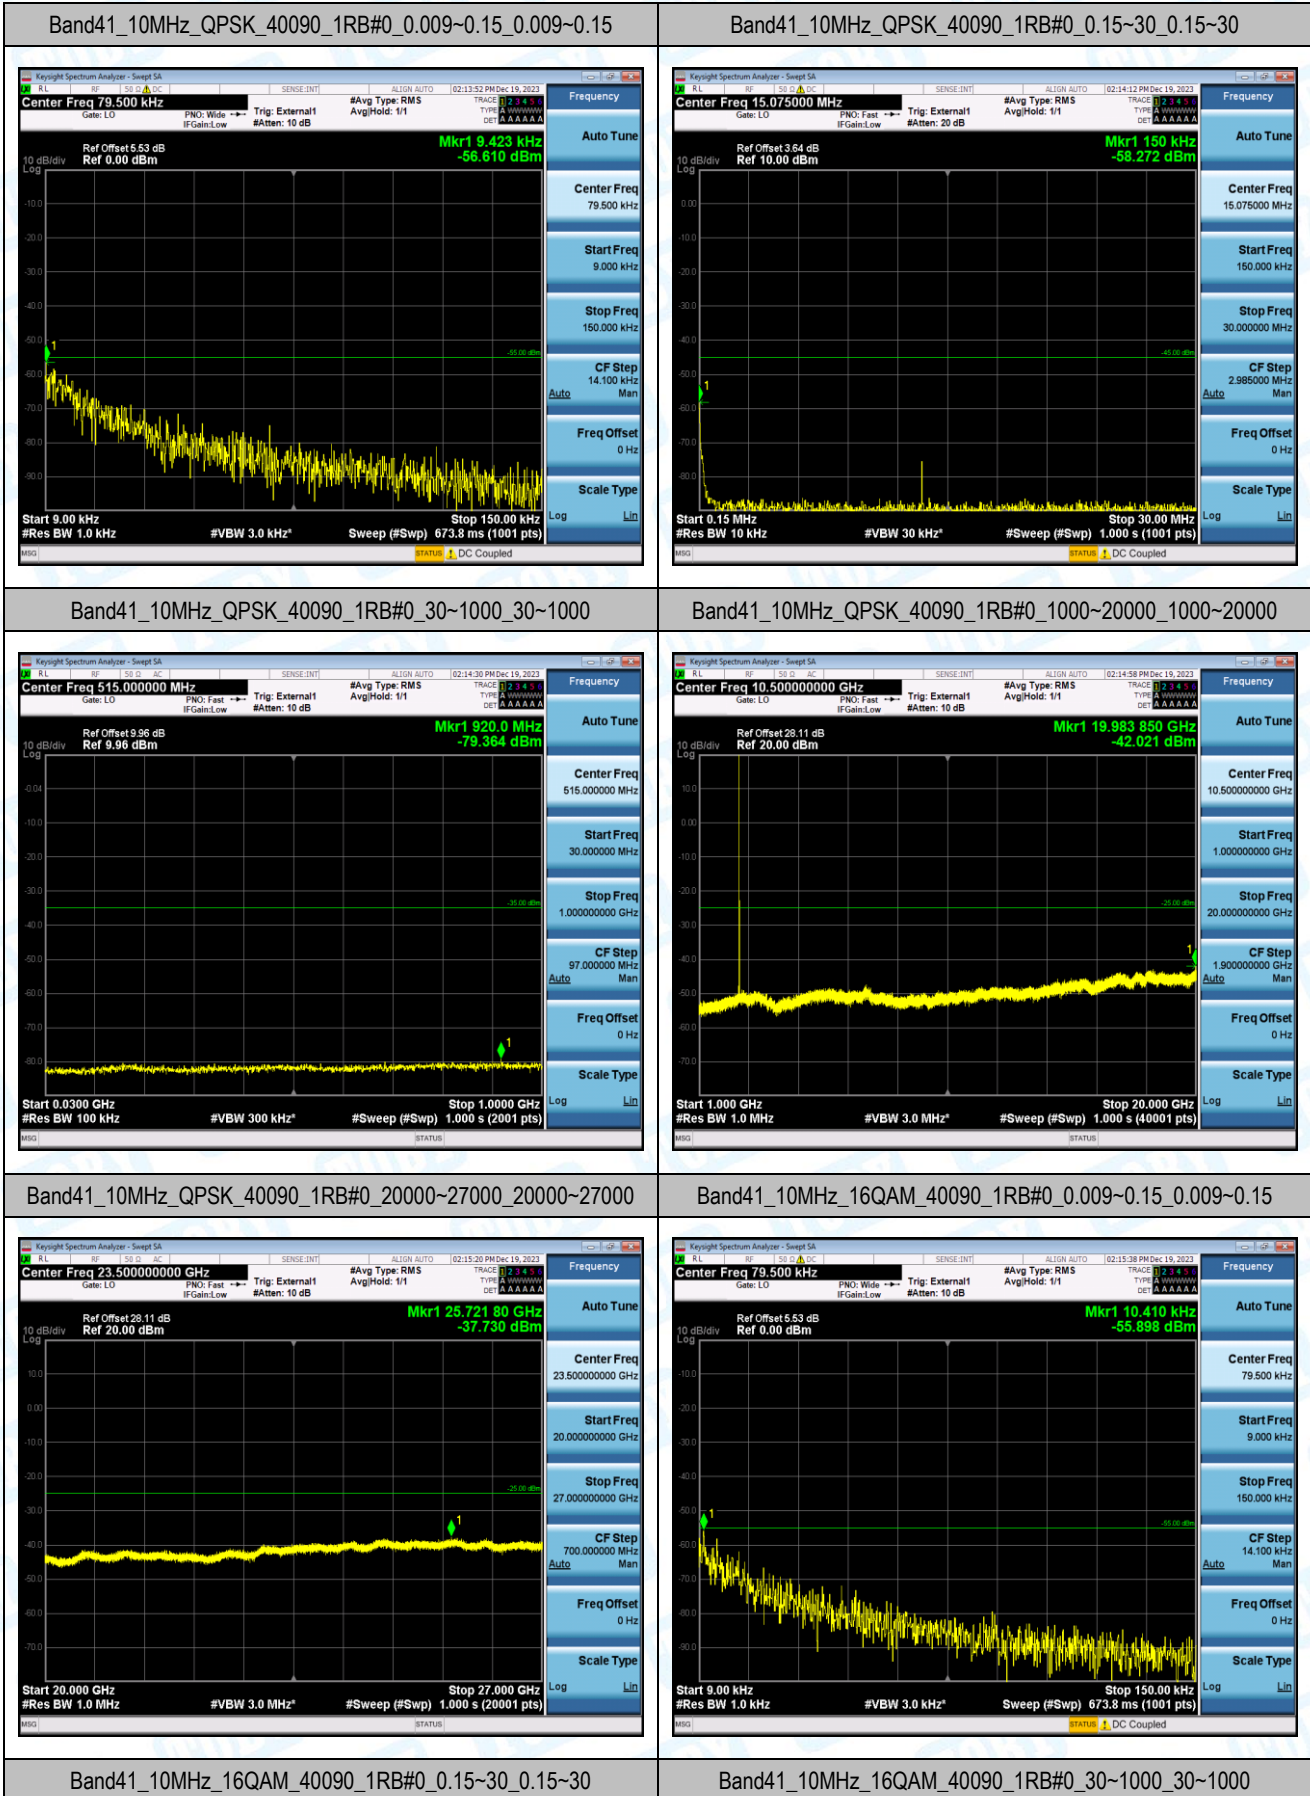

Test Graphs