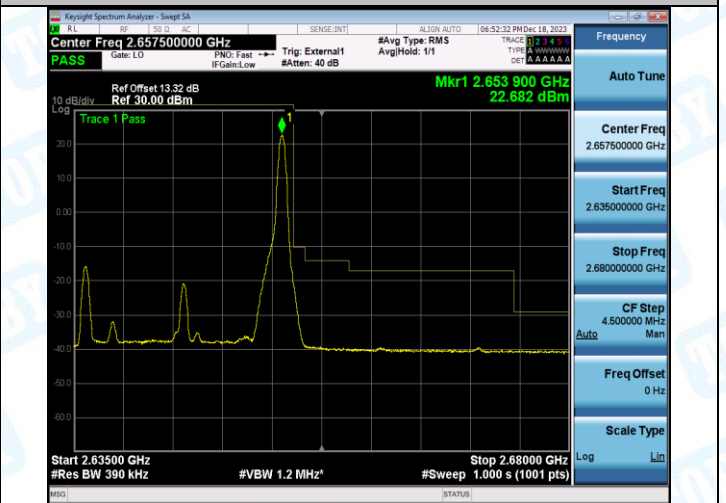

Band41_20MHz_QPSK_41140_1RB#0

Band41_20MHz_16QAM_41140_1RB#0

Band41_20MHz_QPSK_41140_1RB#99

Band41_20MHz_16QAM_41140_1RB#99

Band41_20MHz_QPSK_41140_100RB#0

Band41_20MHz_16QAM_41140_100RB#0

5. Conducted Spurious Emission