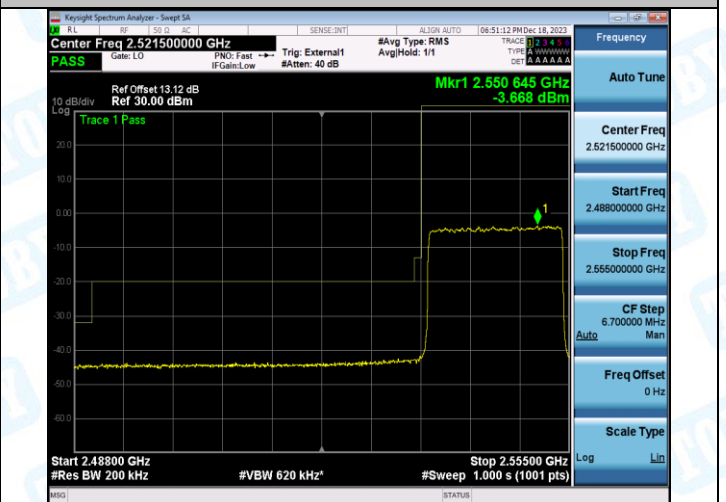

Band41_20MHz_QPSK_41140_1RB#0

Band41_20MHz_16QAM_41140_1RB#0

Band41_20MHz_QPSK_41140_1RB#99

Band41_20MHz_16QAM_41140_1RB#99

Band41_20MHz_QPSK_41140_100RB#0

Band41_20MHz_16QAM_41140_100RB#0

5. Conducted Spurious Emission