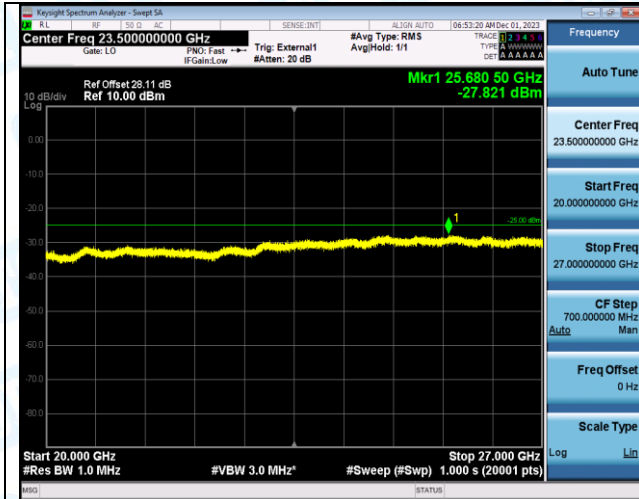

Band38_20MHz_QPSK_38150_1RB#0_0.15~30_0.15~30

Band38_20MHz_QPSK_38150_1RB#0_30~1000_30~1000

Band38_20MHz_QPSK_38150_1RB#0_1000~20000_1000~20000

Band38_20MHz_QPSK_38150_1RB#0_20000~27000_20000~27000

Band38_20MHz_16QAM_38150_1RB#0_0.009~0.15_0.009~0.15