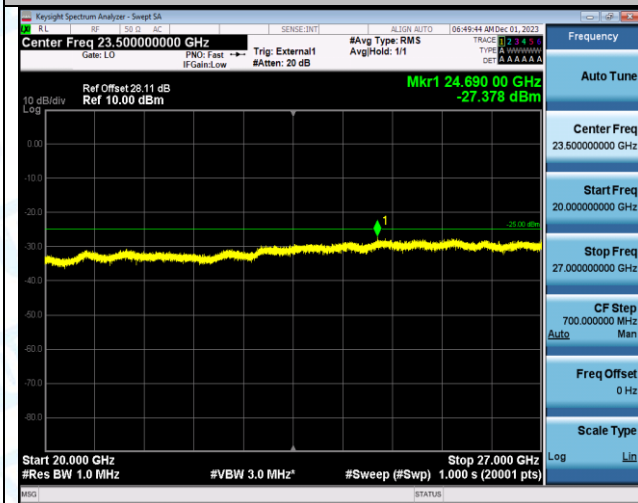

Band38_20MHz_QPSK_38000_1RB#0_30~1000_30~1000

Band38_20MHz_QPSK_38000_1RB#0_1000~20000_1000~20000

Band38_20MHz_QPSK_38000_1RB#0_20000~27000_20000~27000

Band38_20MHz_16QAM_38000_1RB#0_0.009~0.15_0.009~0.15