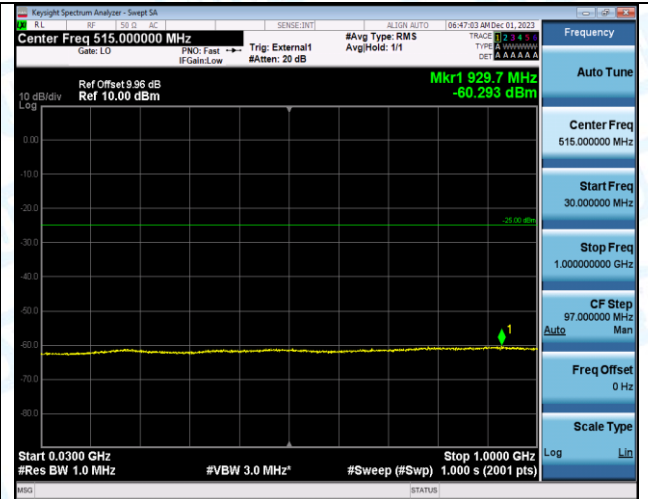

Band38_20MHz_16QAM_37850_1RB#0_1000~20000_1000~20000

Band38_20MHz_16QAM_37850_1RB#0_20000~27000_20000~27000

Band38_20MHz_QPSK_38000_1RB#0_0.009~0.15_0.009~0.15

Band38_20MHz_QPSK_38000_1RB#0_0.15~30_0.15~30