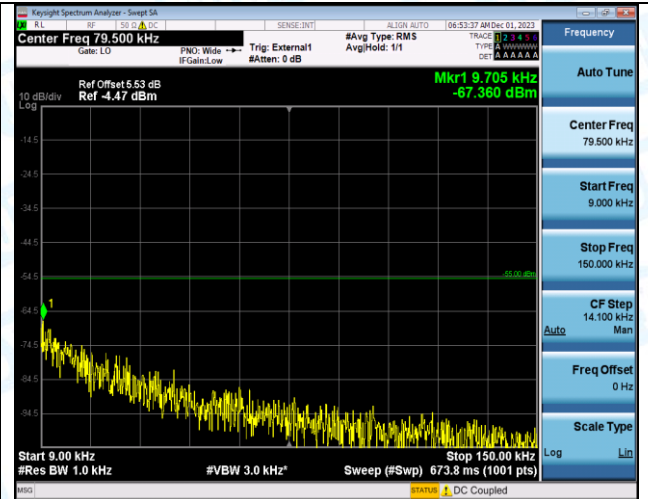

Band38_20MHz_16QAM_38150_1RB#0_0.009~0.15_0.009~0.15

Band38_20MHz_16QAM_38150_1RB#0_30~1000_30~1000