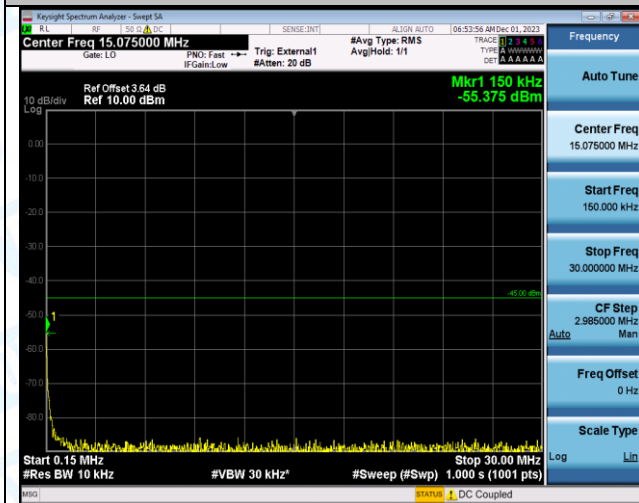

Band38_20MHz_16QAM_38150_1RB#0_0.15~30_0.15~30

Band38_20MHz_16QAM_38150_1RB#0_1000~20000_1000~20000