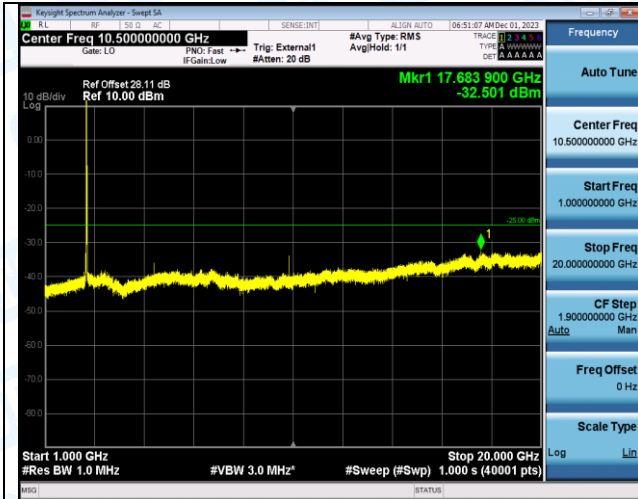

Band38_20MHz_16QAM_38000_1RB#0_1000~20000_1000~20000

Band38_20MHz_QPSK_38150_1RB#0_0.009~0.15_0.009~0.15