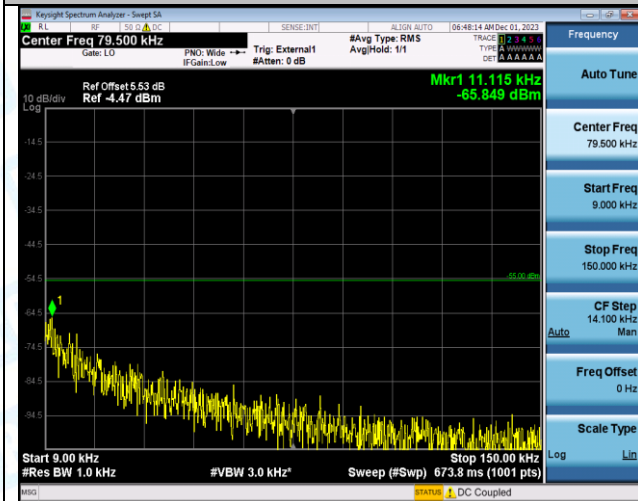

Band38_20MHz_16QAM_37850_1RB#0_1000~20000_1000~20000

Band38_20MHz_16QAM_37850_1RB#0_20000~27000_20000~27000

Band38_20MHz_QPSK_38000_1RB#0_0.009~0.15_0.009~0.15

Band38_20MHz_QPSK_38000_1RB#0_0.15~30_0.15~30