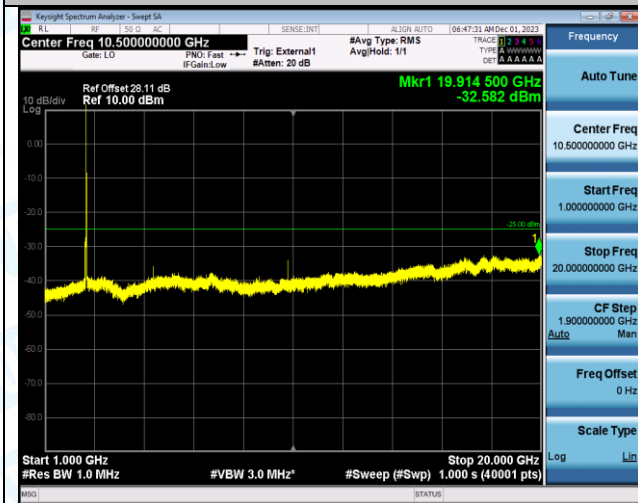

Band38_20MHz_16QAM_37850_1RB#0_1000~20000_1000~20000

Band38_20MHz_16QAM_37850_1RB#0_20000~27000_20000~27000

Band38_20MHz_QPSK_38000_1RB#0_0.009~0.15_0.009~0.15

Band38_20MHz_QPSK_38000_1RB#0_0.15~30_0.15~30