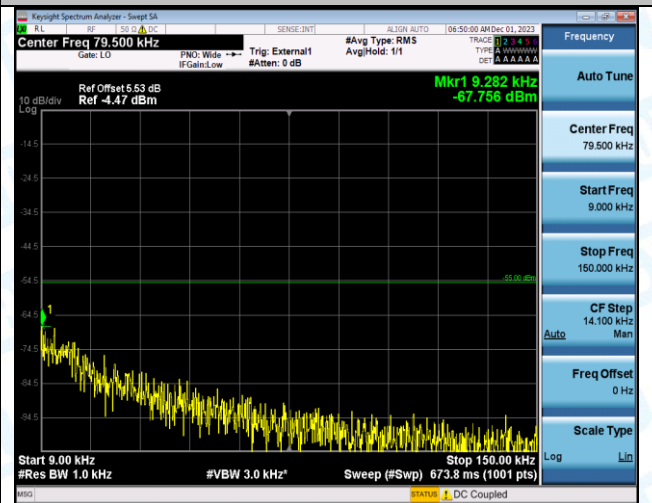

Band38_20MHz_QPSK_38000_1RB#0_30~1000_30~1000

Band38_20MHz_QPSK_38000_1RB#0_1000~20000_1000~20000

Band38_20MHz_QPSK_38000_1RB#0_20000~27000_20000~27000

Band38_20MHz_16QAM_38000_1RB#0_0.009~0.15_0.009~0.15