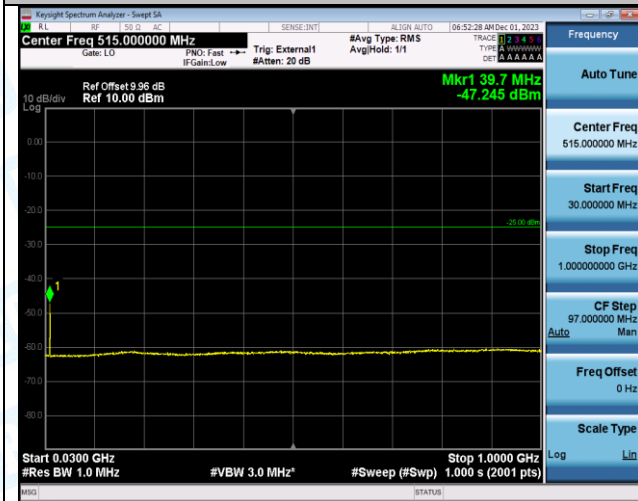

Band38_20MHz_QPSK_38150_1RB#0_30~1000_30~1000

Band38_20MHz_QPSK_38150_1RB#0_20000~27000_20000~27000