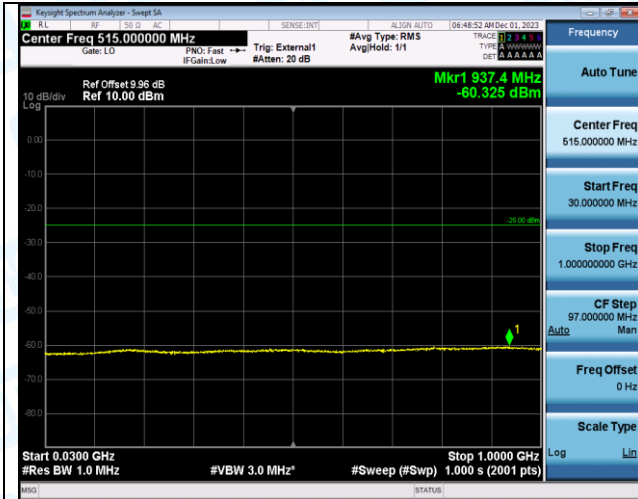

Band38_20MHz_QPSK_38000_1RB#0_30~1000_30~1000

Band38_20MHz_QPSK_38000_1RB#0_20000~27000_20000~27000