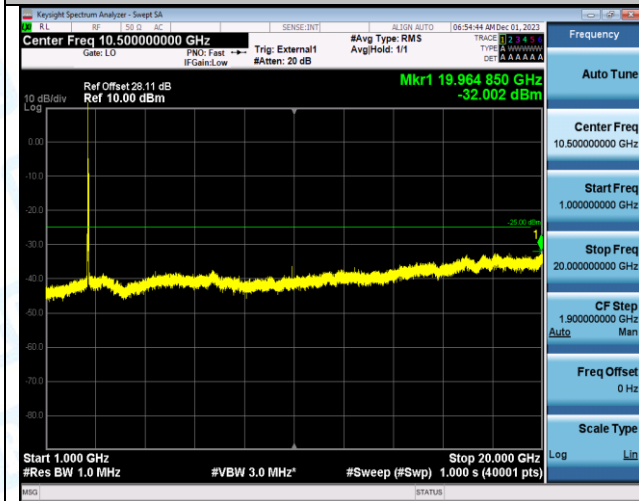

Band38_20MHz_16QAM_38150_1RB#0_0.15~30_0.15~30

Band38_20MHz_16QAM_38150_1RB#0_30~1000_30~1000

Band38_20MHz_16QAM_38150_1RB#0_1000~20000_1000~20000

Band38_20MHz_16QAM_38150_1RB#0_20000~27000_20000~27000

6. Frequency Stability