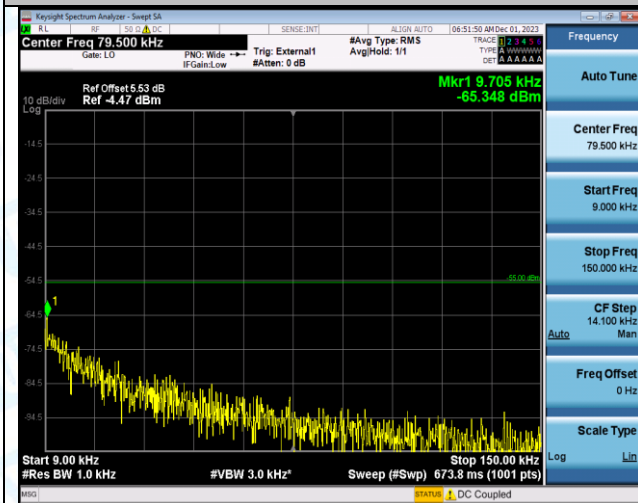

Band38_20MHz_QPSK_38150_1RB#0_0.009~0.15_0.009~0.15

Band38_20MHz_QPSK_38150_1RB#0_30~1000_30~1000