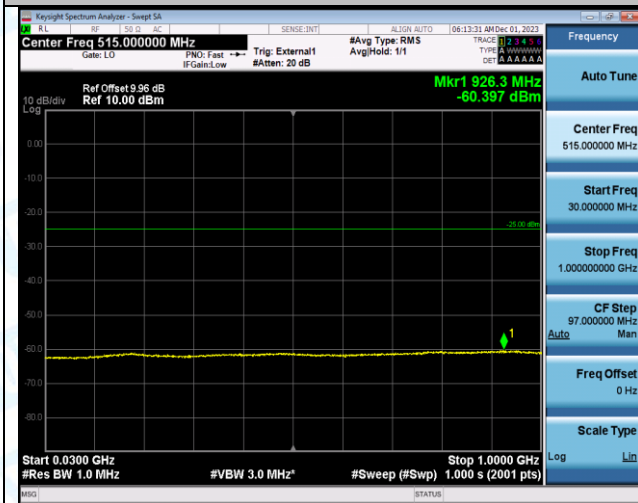

Band38_15MHz_QPSK_37825_1RB#0_0.009~0.15_0.009~0.15

Band38_15MHz_QPSK_37825_1RB#0_0.15~30_0.15~30

Band38_15MHz_QPSK_37825_1RB#0_30~1000_30~1000

Band38_15MHz_QPSK_37825_1RB#0_1000~20000_1000~20000

Band38_15MHz_QPSK_37825_1RB#0_20000~27000_20000~27000