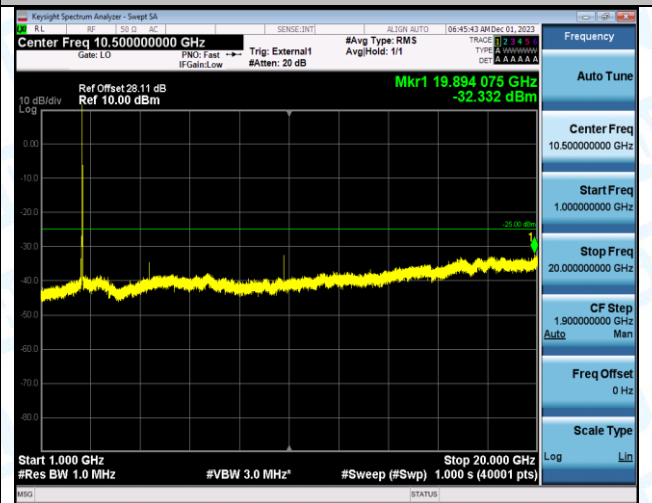

Band38_20MHz_QPSK_37850_1RB#0_0.009~0.15_0.009~0.15

Band38_20MHz_QPSK_37850_1RB#0_0.15~30_0.15~30

Band38_20MHz_QPSK_37850_1RB#0_30~1000_30~1000

Band38_20MHz_QPSK_37850_1RB#0_1000~20000_1000~20000

Band38_20MHz_QPSK_37850_1RB#0_20000~27000_20000~27000