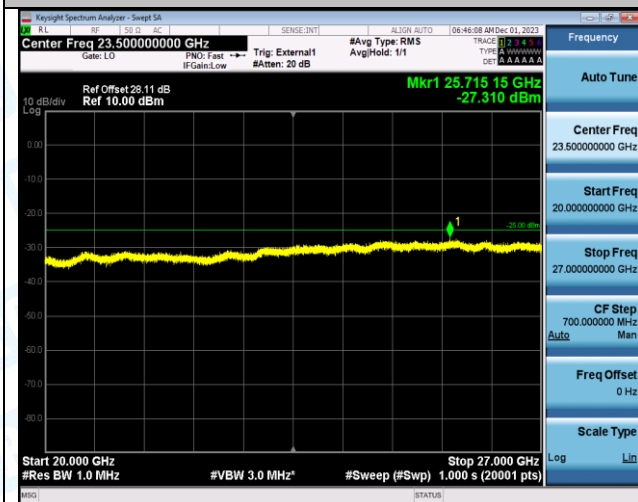

Band38_20MHz_QPSK_37850_1RB#0_20000~27000_20000~27000

Band38_20MHz_16QAM_37850_1RB#0_0.15~30_0.15~30