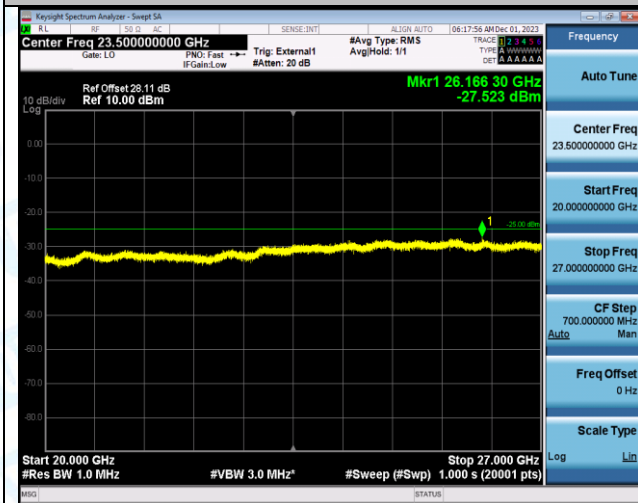

Band38_15MHz_QPSK_38000_1RB#0_20000~27000_20000~27000

Band38_15MHz_16QAM_38000_1RB#0_0.15~30_0.15~30