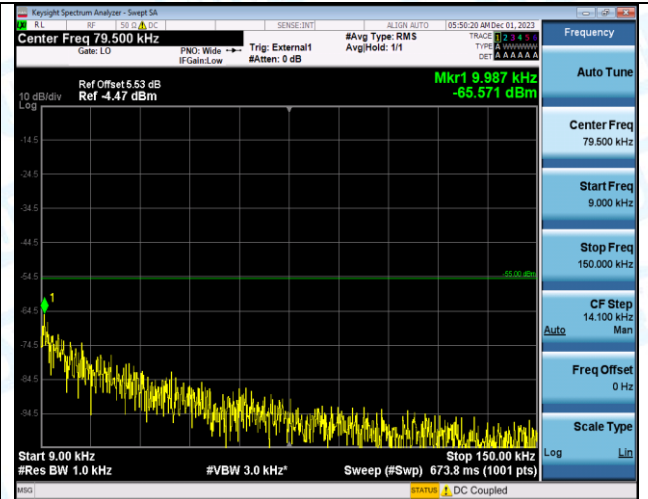

Band38_10MHz_16QAM_38200_1RB#0_0.009~0.15_0.009~0.15

Band38_10MHz_16QAM_38200_1RB#0_30~1000_30~1000