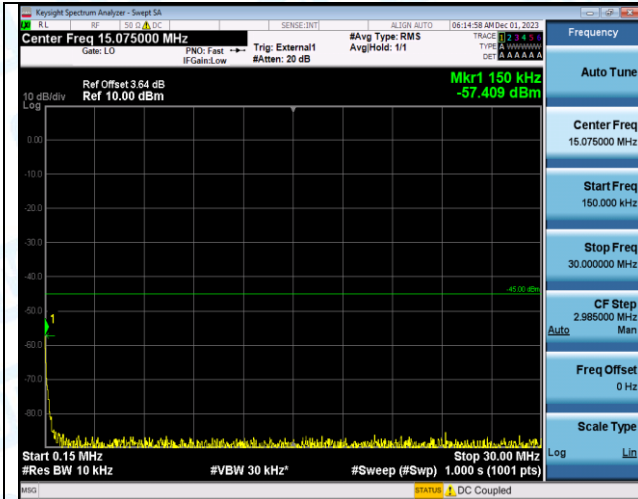

Band38_15MHz_16QAM_37825_1RB#0_0.15~30_0.15~30

Band38_15MHz_16QAM_37825_1RB#0_1000~20000_1000~20000