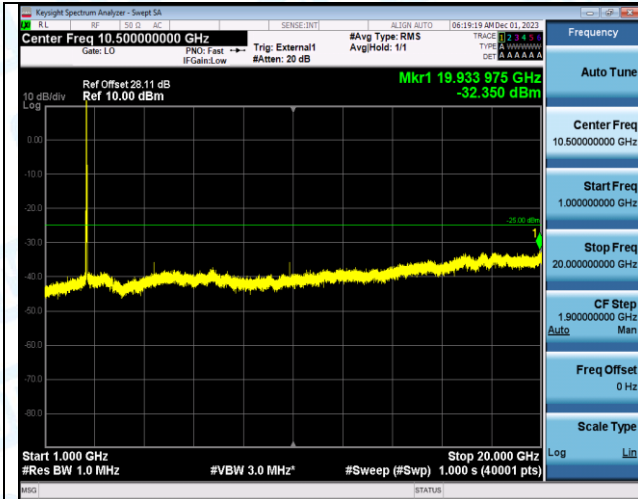

Band38_15MHz_16QAM_38000_1RB#0_0.009~0.15_0.009~0.15

Band38_15MHz_16QAM_38000_1RB#0_0.15~30_0.15~30

Band38_15MHz_16QAM_38000_1RB#0_30~1000_30~1000

Band38_15MHz_16QAM_38000_1RB#0_1000~20000_1000~20000

Band38_15MHz_16QAM_38000_1RB#0_20000~27000_20000~27000