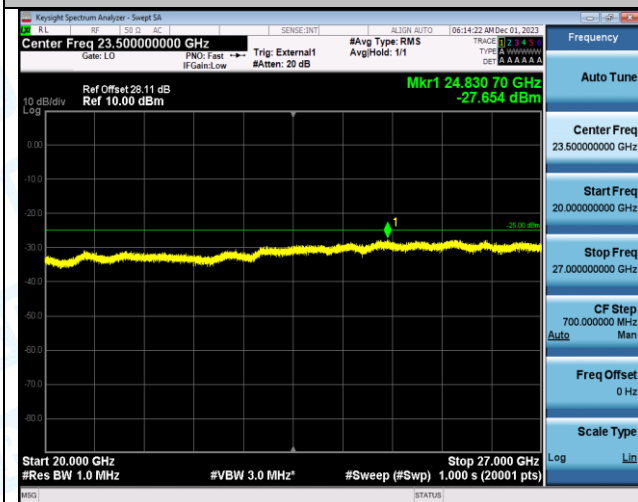

Band38_15MHz_QPSK_37825_1RB#0_20000~27000_20000~27000

Band38_15MHz_16QAM_37825_1RB#0_0.15~30_0.15~30