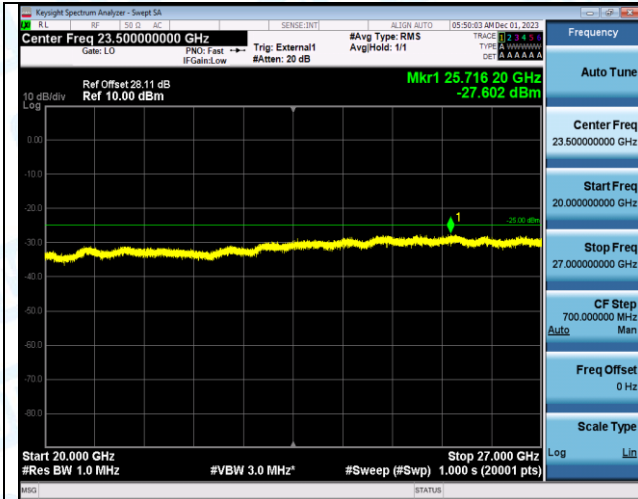

Band38_10MHz_QPSK_38200_1RB#0_0.009~0.15_0.009~0.15

Band38_10MHz_QPSK_38200_1RB#0_0.15~30_0.15~30

Band38_10MHz_QPSK_38200_1RB#0_30~1000_30~1000

Band38_10MHz_QPSK_38200_1RB#0_1000~20000_1000~20000

Band38_10MHz_QPSK_38200_1RB#0_20000~27000_20000~27000

Band38_10MHz_16QAM_38200_1RB#0_0.009~0.15_0.009~0.15

Band38_10MHz_16QAM_38200_1RB#0_0.15~30_0.15~30

Band38_10MHz_16QAM_38200_1RB#0_30~1000_30~1000

Band38_10MHz_16QAM_38200_1RB#0_1000~20000_1000~20000

Band38_10MHz_16QAM_38200_1RB#0_20000~27000_20000~27000