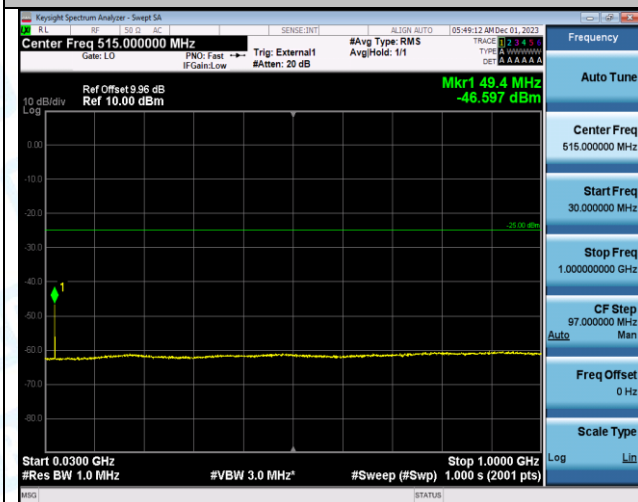

Band38_10MHz_QPSK_38200_1RB#0_0.009~0.15_0.009~0.15

Band38_10MHz_QPSK_38200_1RB#0_0.15~30_0.15~30

Band38_10MHz_QPSK_38200_1RB#0_30~1000_30~1000

Band38_10MHz_QPSK_38200_1RB#0_1000~20000_1000~20000

Band38_10MHz_QPSK_38200_1RB#0_20000~27000_20000~27000