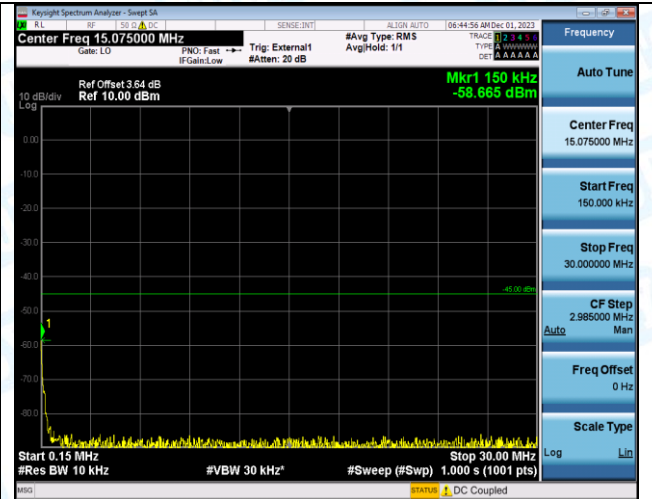

Band38_20MHz_QPSK_37850_1RB#0_0.15~30_0.15~30

Band38_20MHz_QPSK_37850_1RB#0_1000~20000_1000~20000