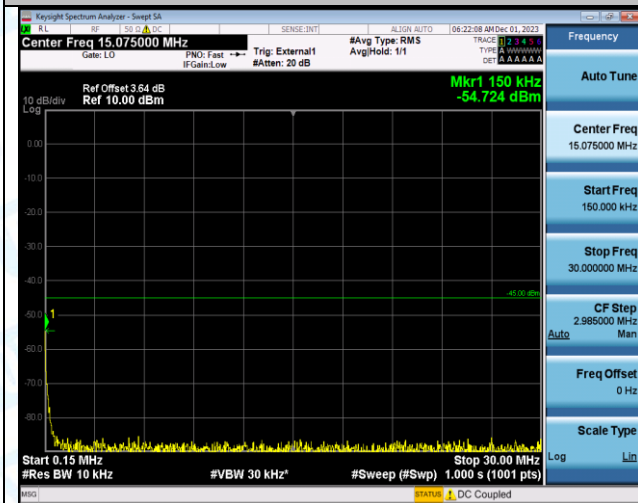

Band38_15MHz_16QAM_38175_1RB#0_0.15~30_0.15~30

Band38_15MHz_16QAM_38175_1RB#0_1000~20000_1000~20000