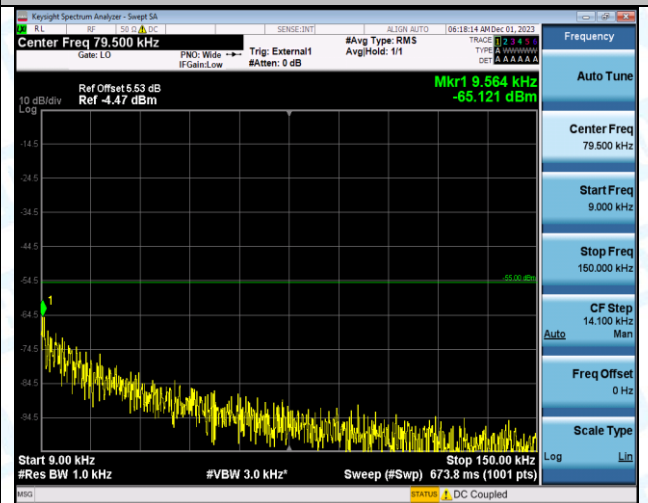

Band38_15MHz_16QAM_38000_1RB#0_0.009~0.15_0.009~0.15

Band38_15MHz_16QAM_38000_1RB#0_30~1000_30~1000