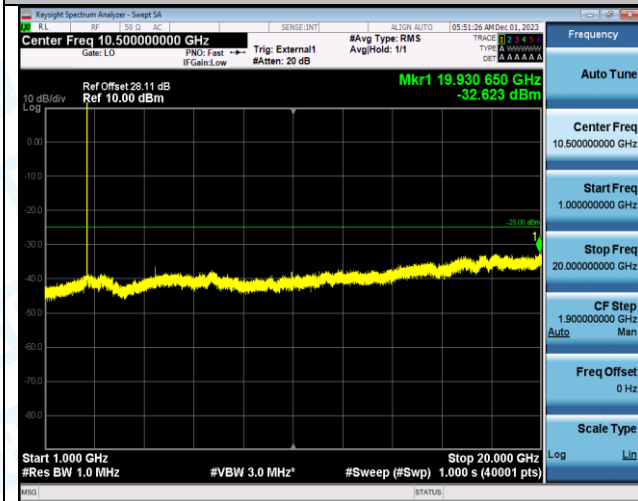

Band38_10MHz_16QAM_38200_1RB#0_0.009~0.15_0.009~0.15

Band38_10MHz_16QAM_38200_1RB#0_0.15~30_0.15~30

Band38_10MHz_16QAM_38200_1RB#0_30~1000_30~1000

Band38_10MHz_16QAM_38200_1RB#0_1000~20000_1000~20000

Band38_10MHz_16QAM_38200_1RB#0_20000~27000_20000~27000