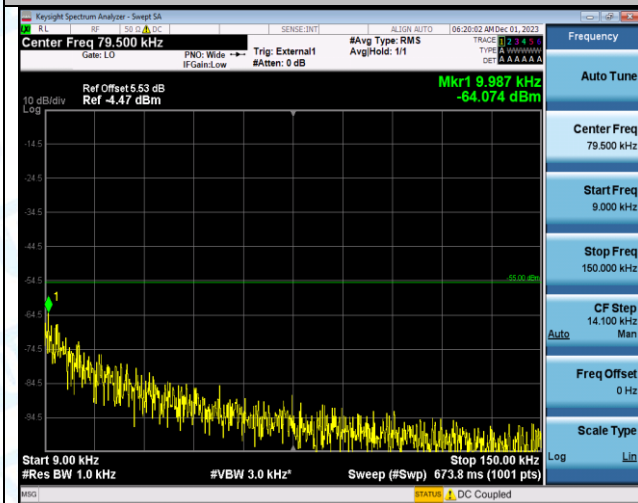

Band38_15MHz_QPSK_38175_1RB#0_0.009~0.15_0.009~0.15

Band38_15MHz_QPSK_38175_1RB#0_30~1000_30~1000