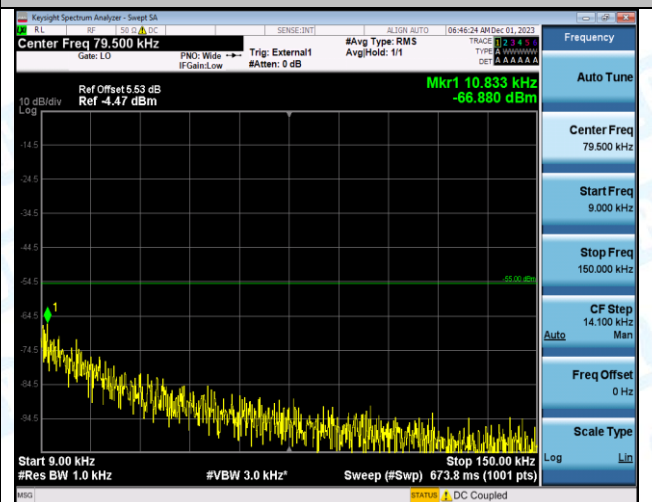

Band38_20MHz_16QAM_37850_1RB#0_0.009~0.15_0.009~0.15

Band38_20MHz_16QAM_37850_1RB#0_30~1000_30~1000