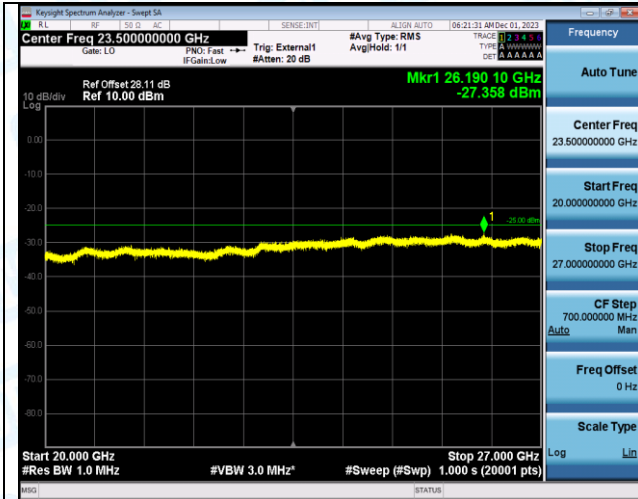

Band38_15MHz_QPSK_38175_1RB#0_20000~27000_20000~27000

Band38_15MHz_16QAM_38175_1RB#0_0.15~30_0.15~30