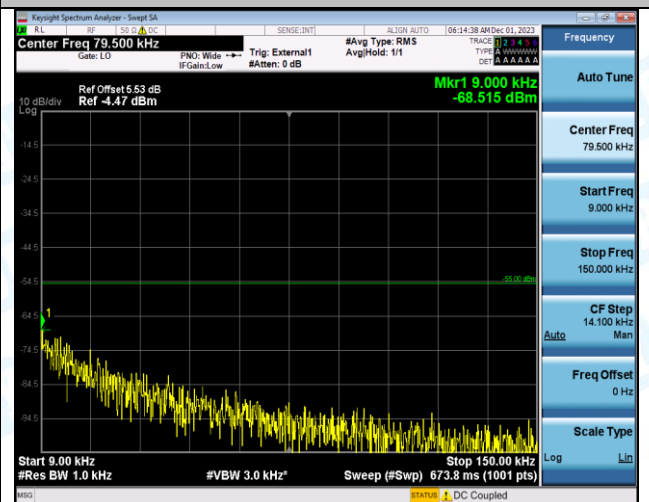

Band38_15MHz_16QAM_37825_1RB#0_0.009~0.15_0.009~0.15

Band38_15MHz_16QAM_37825_1RB#0_30~1000_30~1000