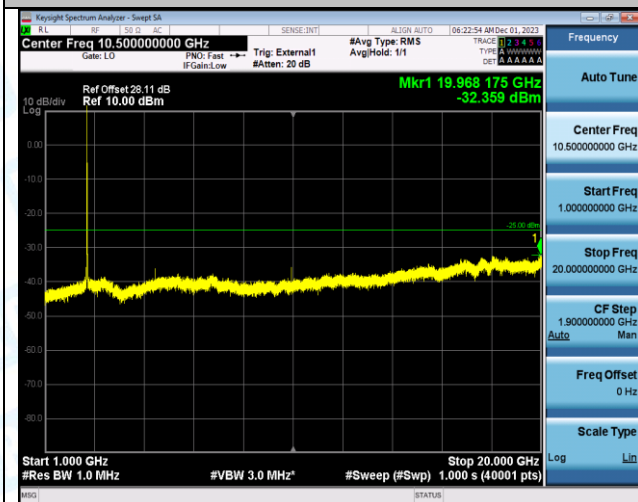

Band38_15MHz_16QAM_38175_1RB#0_0.009~0.15_0.009~0.15

Band38_15MHz_16QAM_38175_1RB#0_0.15~30_0.15~30

Band38_15MHz_16QAM_38175_1RB#0_30~1000_30~1000

Band38_15MHz_16QAM_38175_1RB#0_1000~20000_1000~20000

Band38_15MHz_16QAM_38175_1RB#0_20000~27000_20000~27000