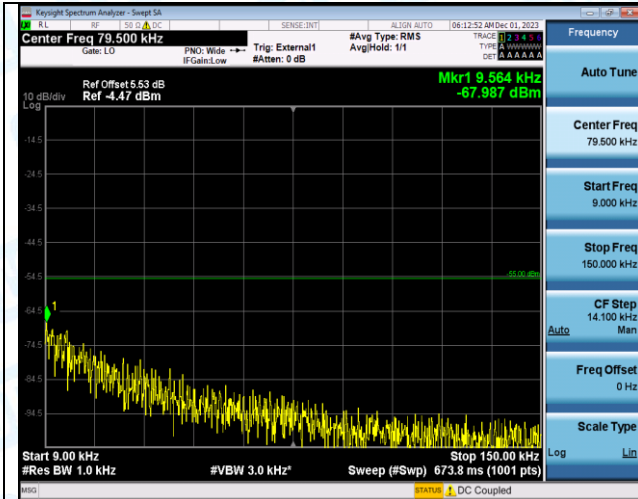

Band38_15MHz_QPSK_37825_1RB#0_0.009~0.15_0.009~0.15

Band38_15MHz_QPSK_37825_1RB#0_30~1000_30~1000