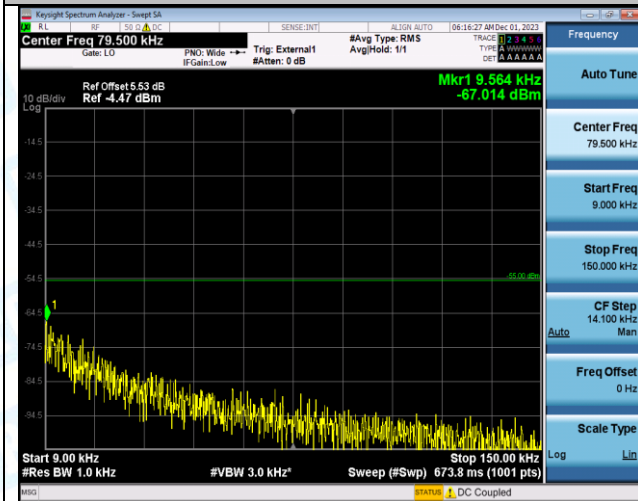

Band38_15MHz_QPSK_38000_1RB#0_0.009~0.15_0.009~0.15

Band38_15MHz_QPSK_38000_1RB#0_30~1000_30~1000