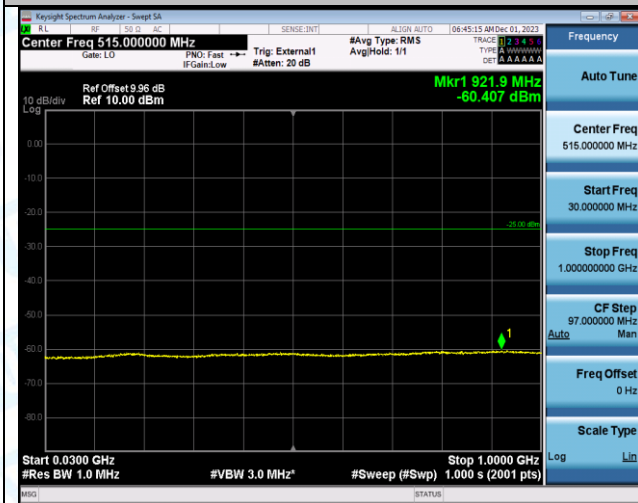

Band38_20MHz_QPSK_37850_1RB#0_0.009~0.15_0.009~0.15

Band38_20MHz_QPSK_37850_1RB#0_0.15~30_0.15~30

Band38_20MHz_QPSK_37850_1RB#0_30~1000_30~1000

Band38_20MHz_QPSK_37850_1RB#0_1000~20000_1000~20000

Band38_20MHz_QPSK_37850_1RB#0_20000~27000_20000~27000