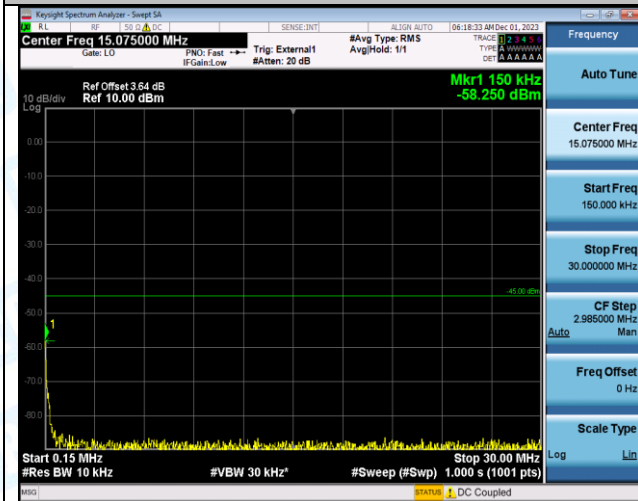

Band38_15MHz_16QAM_38000_1RB#0_0.15~30_0.15~30

Band38_15MHz_16QAM_38000_1RB#0_1000~20000_1000~20000