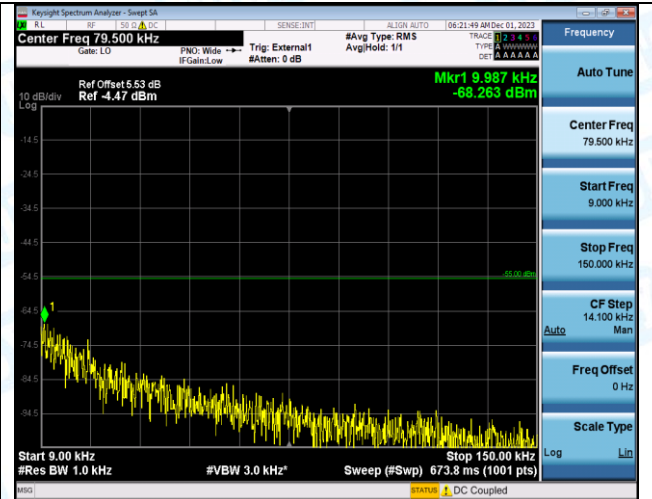

Band38_15MHz_16QAM_38175_1RB#0_0.009~0.15_0.009~0.15

Band38_15MHz_16QAM_38175_1RB#0_30~1000_30~1000