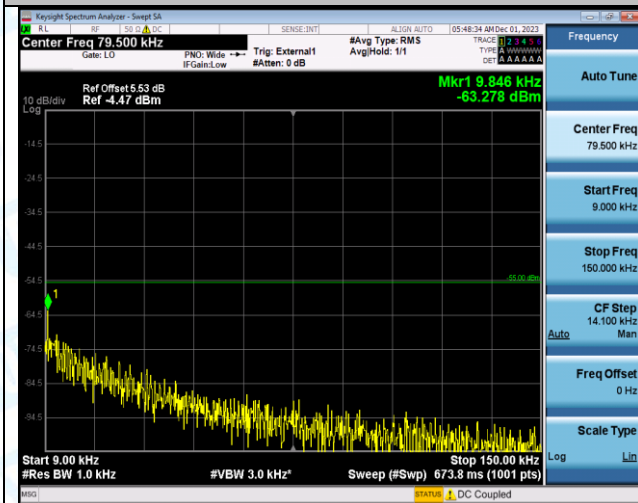

Band38_10MHz_QPSK_38200_1RB#0_0.009~0.15_0.009~0.15

Band38_10MHz_QPSK_38200_1RB#0_0.15~30_0.15~30

Band38_10MHz_QPSK_38200_1RB#0_30~1000_30~1000

Band38_10MHz_QPSK_38200_1RB#0_1000~20000_1000~20000

Band38_10MHz_QPSK_38200_1RB#0_20000~27000_20000~27000