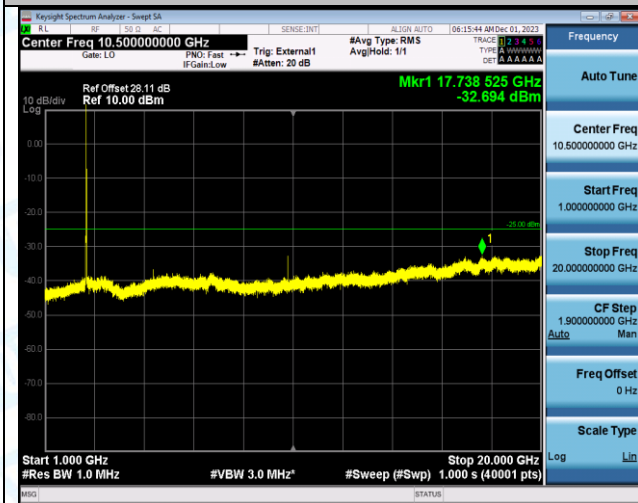

Band38_15MHz_16QAM_37825_1RB#0_0.009~0.15_0.009~0.15

Band38_15MHz_16QAM_37825_1RB#0_0.15~30_0.15~30

Band38_15MHz_16QAM_37825_1RB#0_30~1000_30~1000

Band38_15MHz_16QAM_37825_1RB#0_1000~20000_1000~20000

Band38_15MHz_16QAM_37825_1RB#0_20000~27000_20000~27000