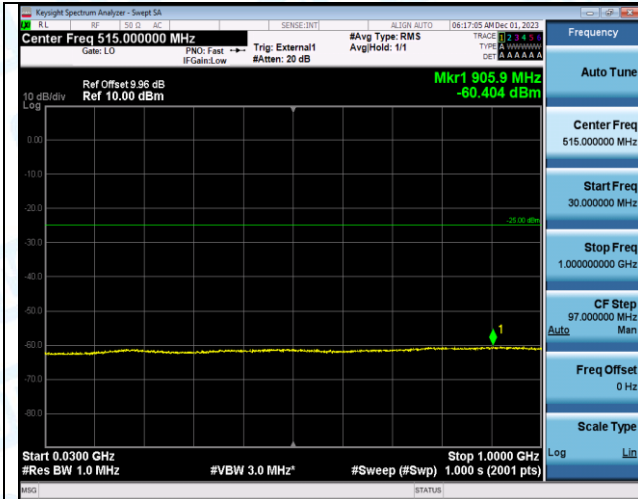

Band38_15MHz_QPSK_38000_1RB#0_30~1000_30~1000

Band38_15MHz_QPSK_38000_1RB#0_20000~27000_20000~27000