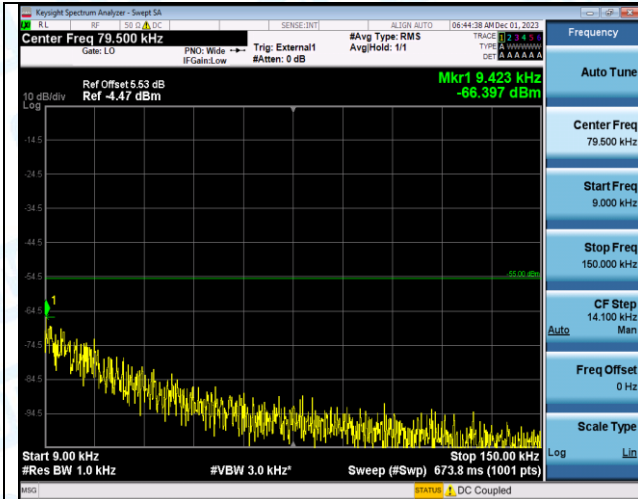

Band38_20MHz_QPSK_37850_1RB#0_0.009~0.15_0.009~0.15

Band38_20MHz_QPSK_37850_1RB#0_30~1000_30~1000