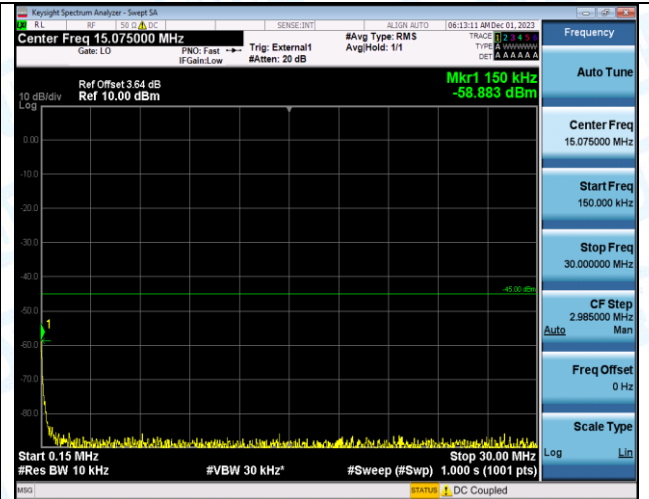

Band38_15MHz_QPSK_37825_1RB#0_0.15~30_0.15~30

Band38_15MHz_QPSK_37825_1RB#0_1000~20000_1000~20000