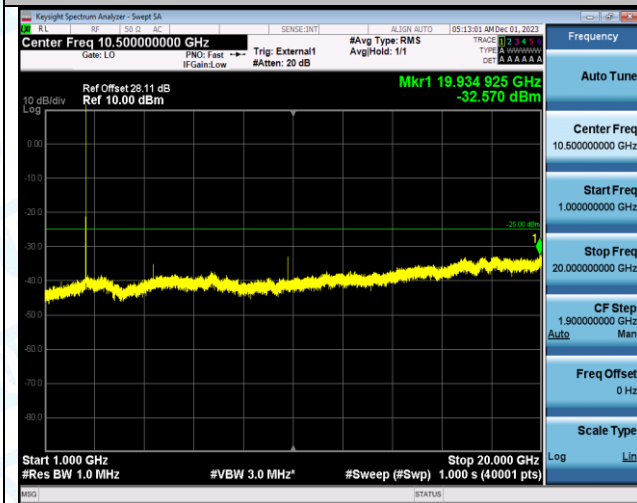

Band38_5MHz_16QAM_37775_1RB#0_1000~20000_1000~20000

Band38_5MHz_QPSK_38000_1RB#0_0.009~0.15_0.009~0.15