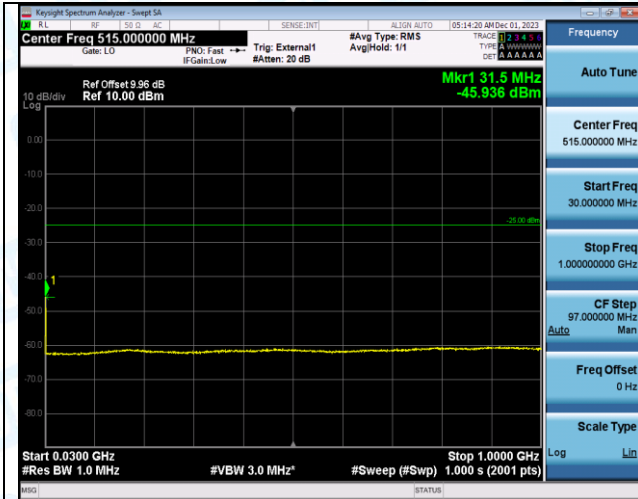

Band38_5MHz_QPSK_38000_1RB#0_30~1000_30~1000

Band38_5MHz_QPSK_38000_1RB#0_20000~27000_20000~27000