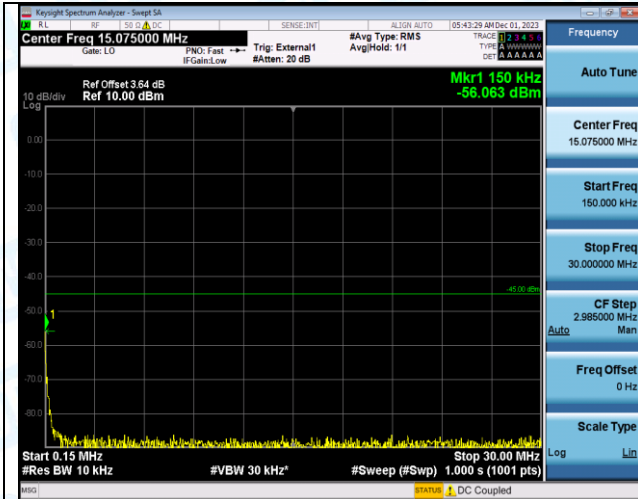

Band38_10MHz_16QAM_37800_1RB#0_0.15~30_0.15~30

Band38_10MHz_16QAM_37800_1RB#0_1000~20000_1000~20000