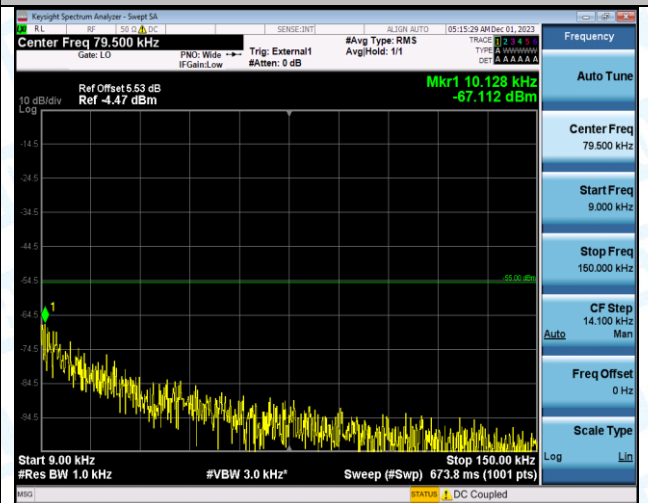

Band38_5MHz_16QAM_38000_1RB#0_0.009~0.15_0.009~0.15

Band38_5MHz_16QAM_38000_1RB#0_30~1000_30~1000