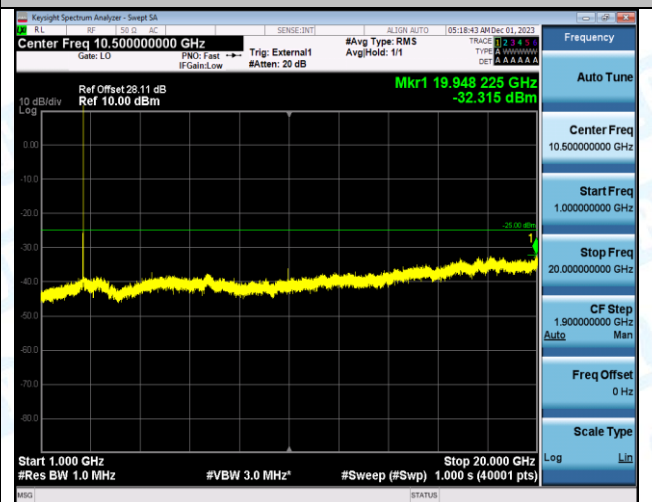

Band38_5MHz_QPSK_38225_1RB#0_1000~20000_1000~20000

Band38_5MHz_16QAM_38225_1RB#0_0.009~0.15_0.009~0.15