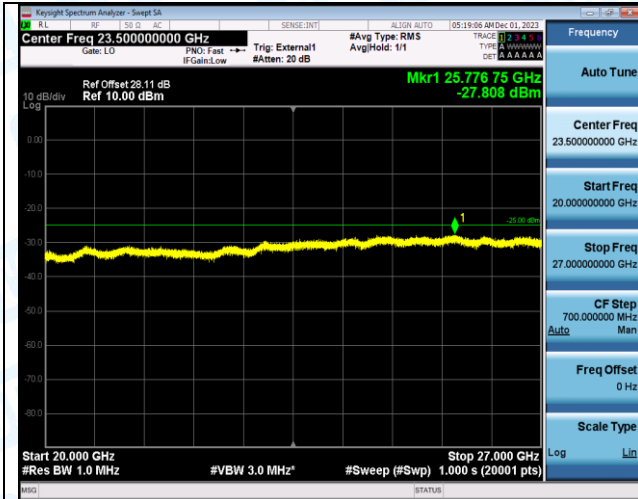

Band38_5MHz_QPSK_38225_1RB#0_30~1000_30~1000

Band38_5MHz_QPSK_38225_1RB#0_1000~20000_1000~20000

Band38_5MHz_QPSK_38225_1RB#0_20000~27000_20000~27000

Band38_5MHz_16QAM_38225_1RB#0_0.009~0.15_0.009~0.15

Band38_5MHz_16QAM_38225_1RB#0_0.15~30_0.15~30