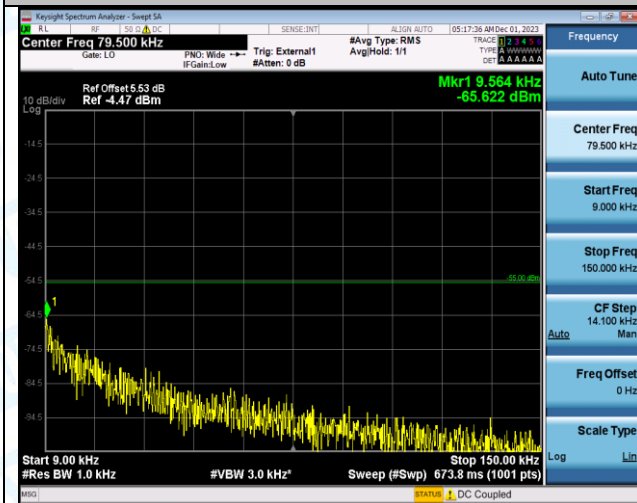

Band38_5MHz_16QAM_38000_1RB#0_30~1000_30~1000

Band38_5MHz_16QAM_38000_1RB#0_1000~20000_1000~20000

Band38_5MHz_16QAM_38000_1RB#0_20000~27000_20000~27000

Band38_5MHz_QPSK_38225_1RB#0_0.009~0.15_0.009~0.15

Band38_5MHz_QPSK_38225_1RB#0_0.15~30_0.15~30