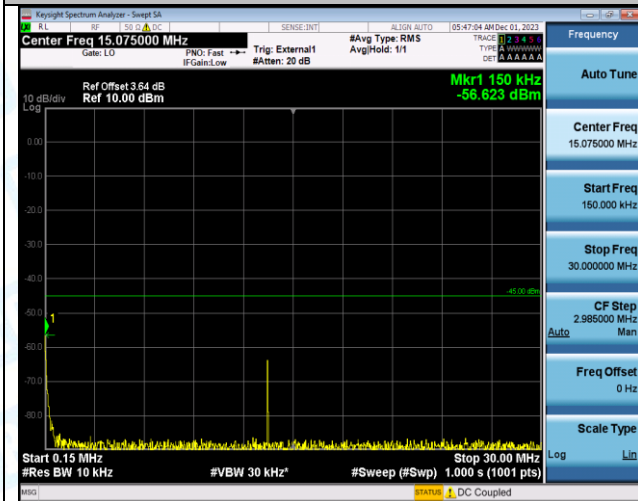

Band38_10MHz_16QAM_38000_1RB#0_0.15~30_0.15~30

Band38_10MHz_16QAM_38000_1RB#0_1000~20000_1000~20000