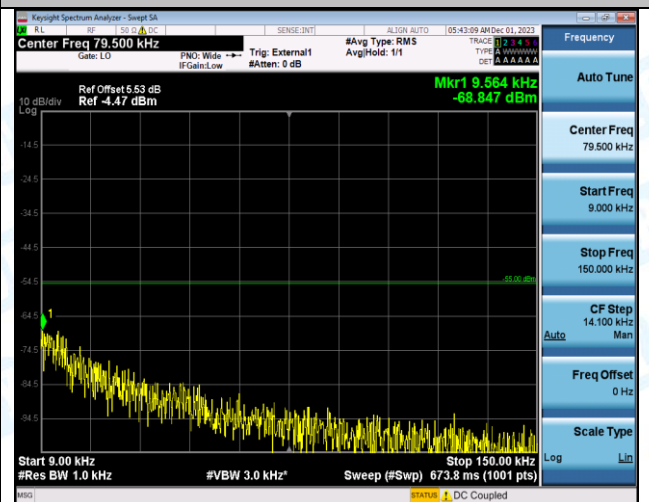

Band38_10MHz_16QAM_37800_1RB#0_0.009~0.15_0.009~0.15

Band38_10MHz_16QAM_37800_1RB#0_30~1000_30~1000