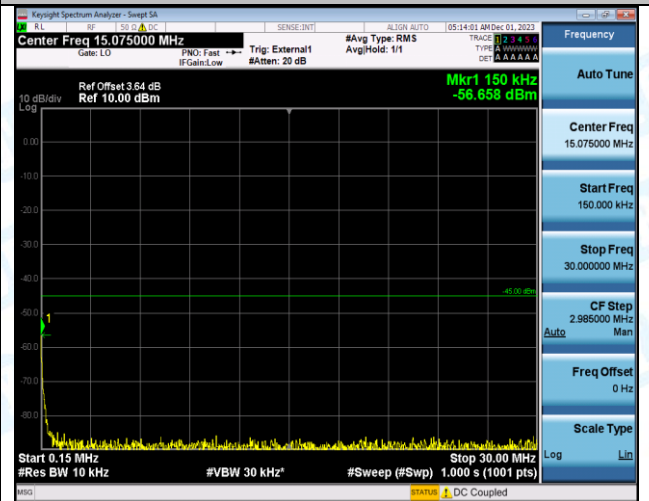

Test Graphs

Band38_5MHz_16QAM_37775_1RB#0_1000~20000_1000~20000

Band38_5MHz_16QAM_37775_1RB#0_20000~27000_20000~27000

Band38_5MHz_QPSK_38000_1RB#0_0.009~0.15_0.009~0.15

Band38_5MHz_QPSK_38000_1RB#0_0.15~30_0.15~30