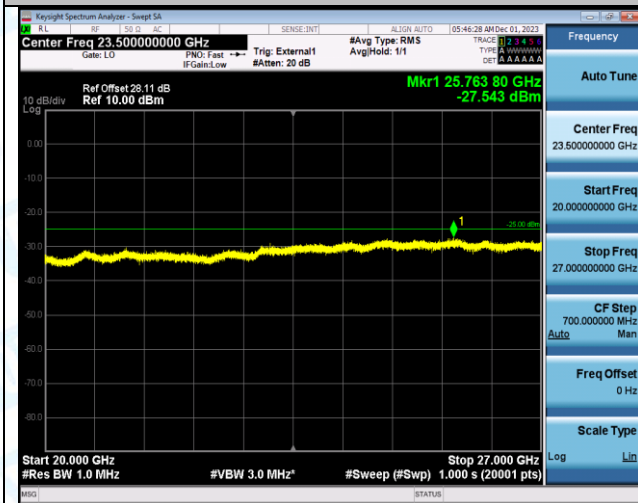

Band38_10MHz_QPSK_38000_1RB#0_0.15~30_0.15~30

Band38_10MHz_QPSK_38000_1RB#0_30~1000_30~1000

Band38_10MHz_QPSK_38000_1RB#0_1000~20000_1000~20000

Band38_10MHz_QPSK_38000_1RB#0_20000~27000_20000~27000

Band38_10MHz_16QAM_38000_1RB#0_0.009~0.15_0.009~0.15