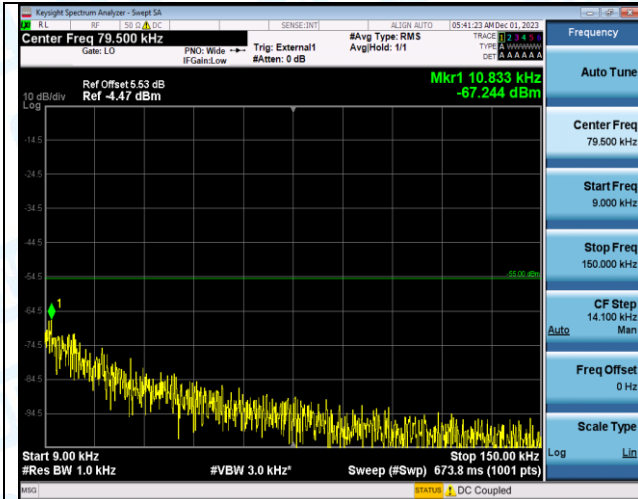

Band38_10MHz_QPSK_37800_1RB#0_0.009~0.15_0.009~0.15

Band38_10MHz_QPSK_37800_1RB#0_30~1000_30~1000