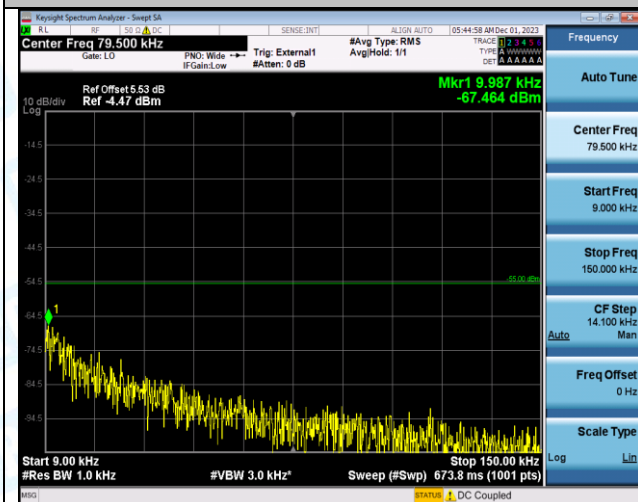

Band38_10MHz_QPSK_38000_1RB#0_0.009~0.15_0.009~0.15

Band38_10MHz_QPSK_38000_1RB#0_30~1000_30~1000