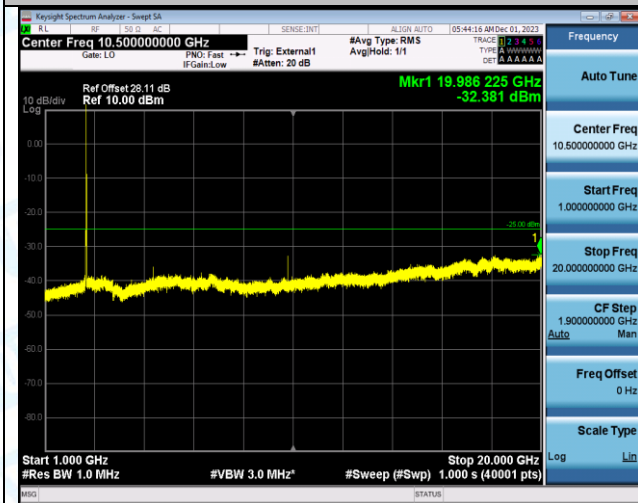

Band38_10MHz_16QAM_37800_1RB#0_0.15~30_0.15~30

Band38_10MHz_16QAM_37800_1RB#0_30~1000_30~1000

Band38_10MHz_16QAM_37800_1RB#0_1000~20000_1000~20000

Band38_10MHz_16QAM_37800_1RB#0_20000~27000_20000~27000

Band38_10MHz_QPSK_38000_1RB#0_0.009~0.15_0.009~0.15