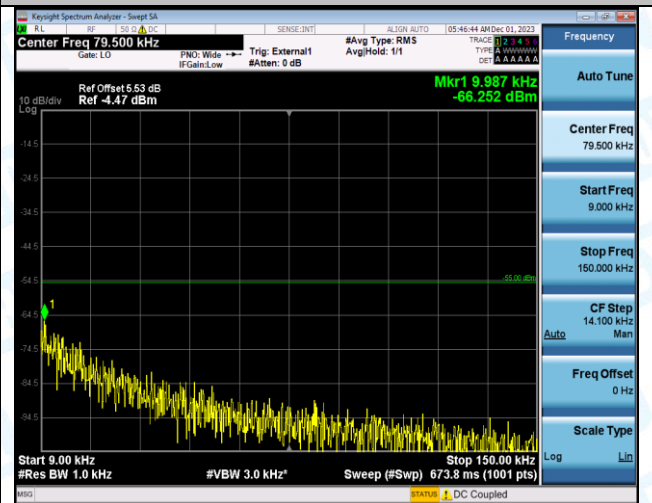

Band38_10MHz_QPSK_38000_1RB#0_0.15~30_0.15~30

Band38_10MHz_QPSK_38000_1RB#0_30~1000_30~1000

Band38_10MHz_QPSK_38000_1RB#0_1000~20000_1000~20000

Band38_10MHz_QPSK_38000_1RB#0_20000~27000_20000~27000

Band38_10MHz_16QAM_38000_1RB#0_0.009~0.15_0.009~0.15