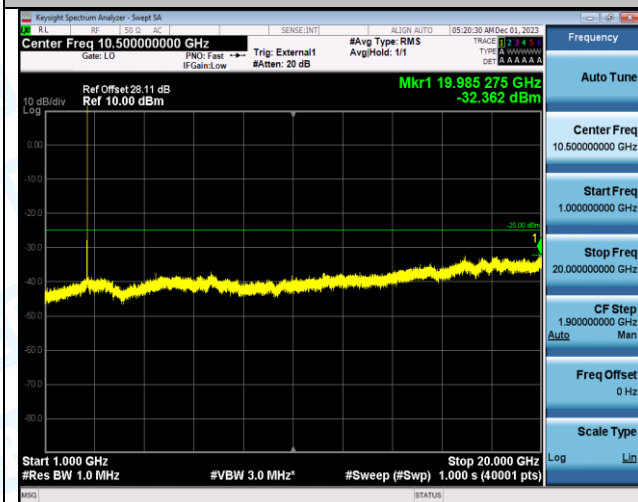

Band38_5MHz_16QAM_38225_1RB#0_1000~20000_1000~20000

Band38_10MHz_QPSK_37800_1RB#0_0.009~0.15_0.009~0.15