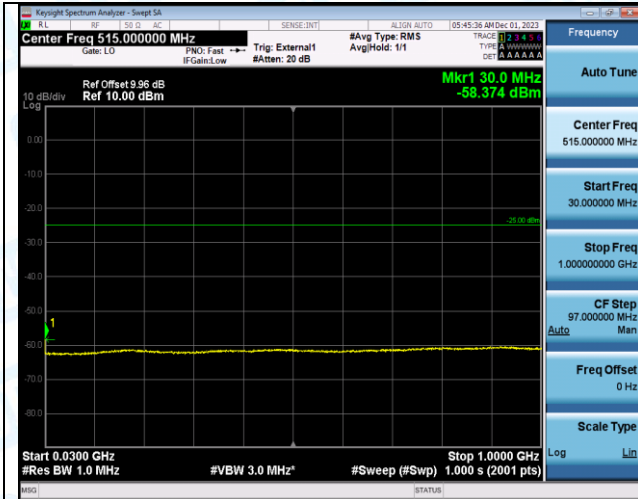

Band38_10MHz_QPSK_38000_1RB#0_30~1000_30~1000

Band38_10MHz_QPSK_38000_1RB#0_20000~27000_20000~27000