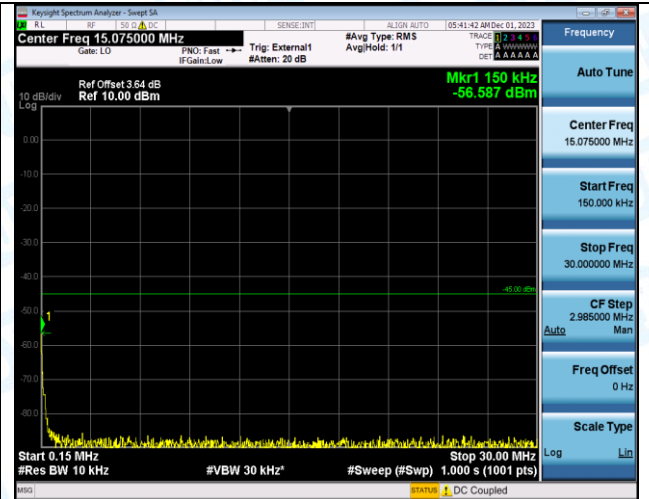

Band38_10MHz_QPSK_37800_1RB#0_0.15~30_0.15~30

Band38_10MHz_QPSK_37800_1RB#0_1000~20000_1000~20000