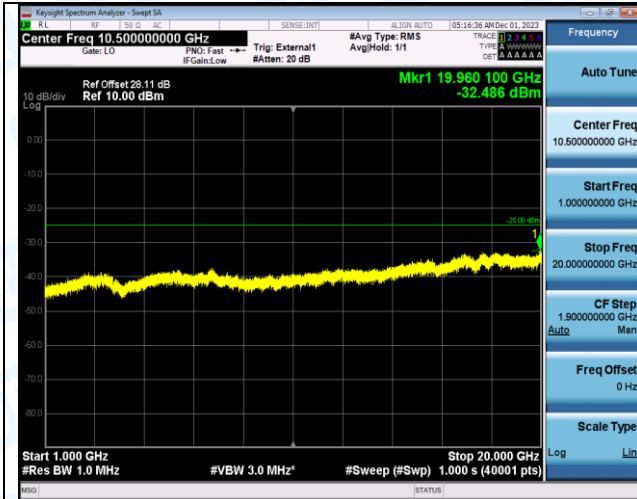

Band38_5MHz_16QAM_38000_1RB#0_1000~20000_1000~20000

Band38_5MHz_QPSK_38225_1RB#0_0.009~0.15_0.009~0.15