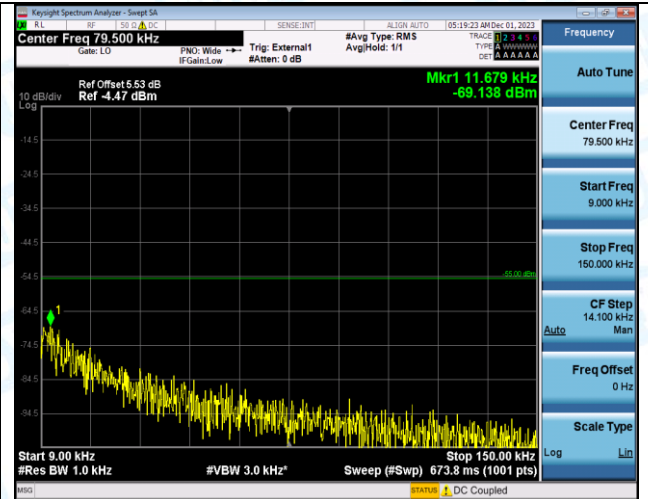

Band38_5MHz_QPSK_38225_1RB#0_30~1000_30~1000

Band38_5MHz_QPSK_38225_1RB#0_1000~20000_1000~20000

Band38_5MHz_QPSK_38225_1RB#0_20000~27000_20000~27000

Band38_5MHz_16QAM_38225_1RB#0_0.009~0.15_0.009~0.15

Band38_5MHz_16QAM_38225_1RB#0_0.15~30_0.15~30