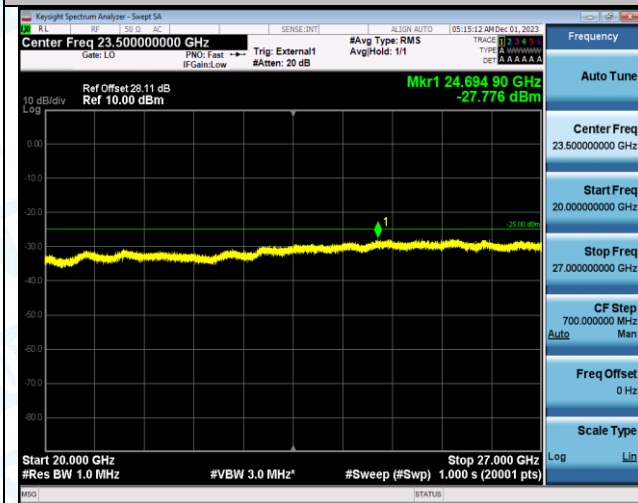

Band38_5MHz_QPSK_38000_1RB#0_20000~27000_20000~27000

Band38_5MHz_16QAM_38000_1RB#0_0.15~30_0.15~30