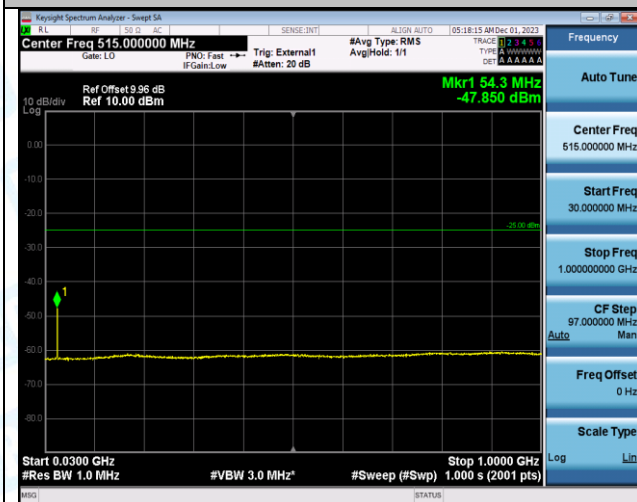

Band38_5MHz_QPSK_38225_1RB#0_30~1000_30~1000

Band38_5MHz_QPSK_38225_1RB#0_20000~27000_20000~27000