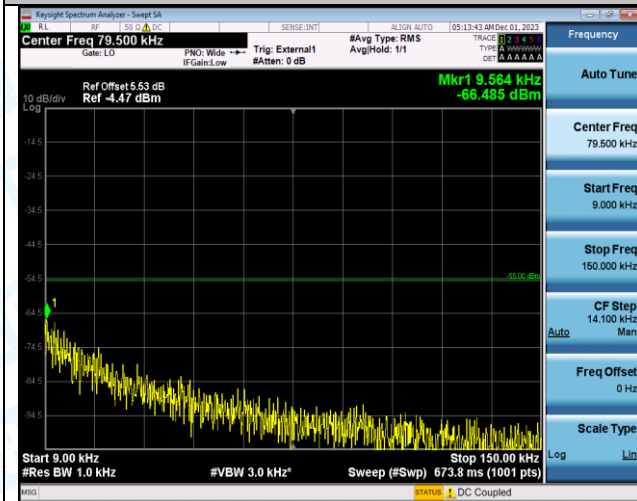

Test Graphs

Band38_5MHz_16QAM_37775_1RB#0_1000~20000_1000~20000

Band38_5MHz_16QAM_37775_1RB#0_20000~27000_20000~27000

Band38_5MHz_QPSK_38000_1RB#0_0.009~0.15_0.009~0.15

Band38_5MHz_QPSK_38000_1RB#0_0.15~30_0.15~30