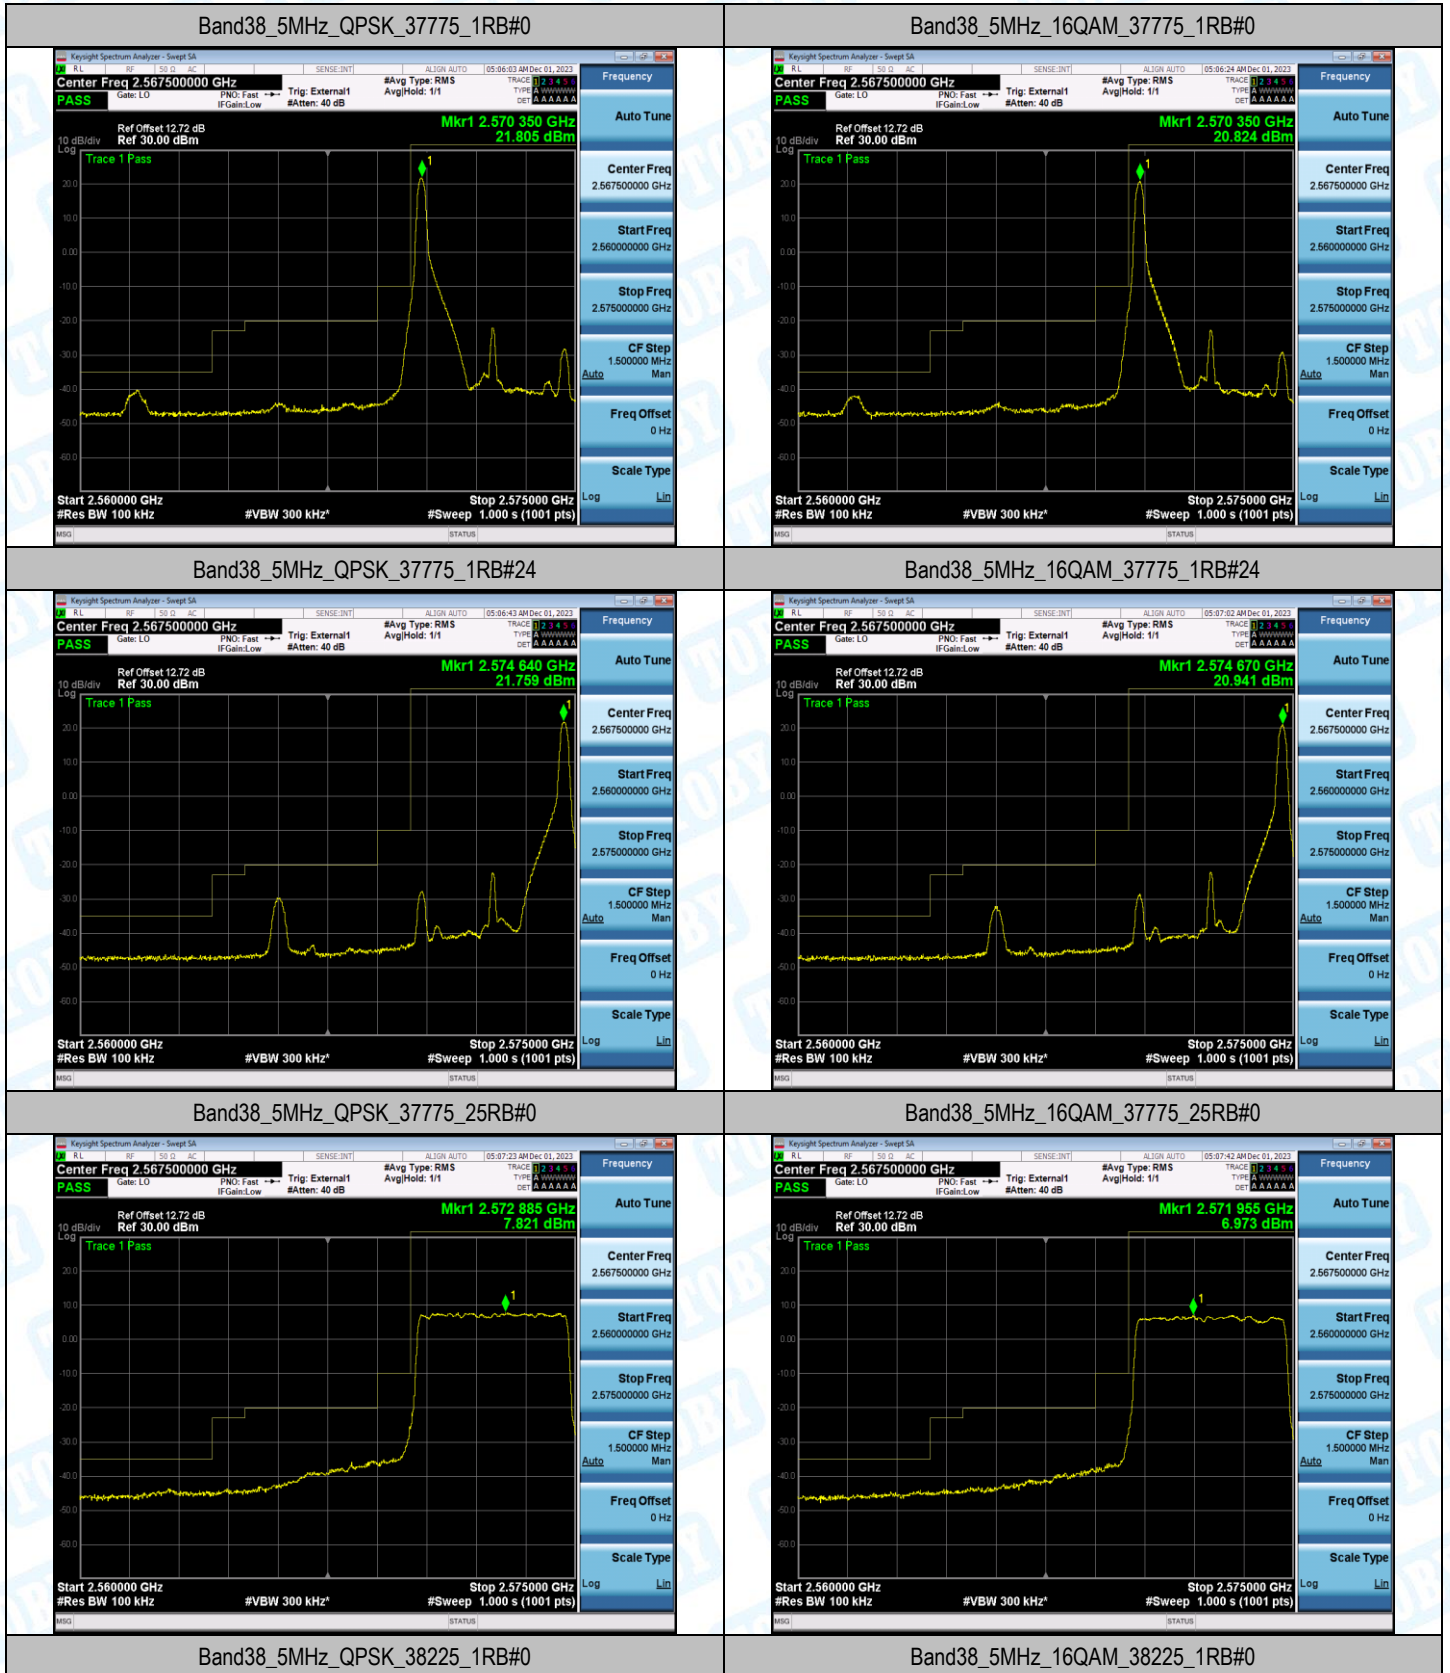

Test Graphs

Band38\_5MHz\_QPSK\_38225\_1RB#24

Band38\_5MHz\_16QAM\_38225\_1RB#24

Band38\_5MHz\_QPSK\_38225\_25RB#0

Band38\_5MHz\_16QAM\_38225\_25RB#0

Band38\_10MHz\_QPSK\_37800\_1RB#0

Band38\_10MHz\_16QAM\_37800\_1RB#0

Band38\_10MHz\_QPSK\_37800\_1RB#49

Band38\_10MHz\_16QAM\_37800\_1RB#49

Band38\_10MHz\_QPSK\_37800\_50RB#0

Band38\_10MHz\_16QAM\_37800\_50RB#0

Band38\_10MHz\_QPSK\_38200\_1RB#0

Band38\_10MHz\_16QAM\_38200\_1RB#0