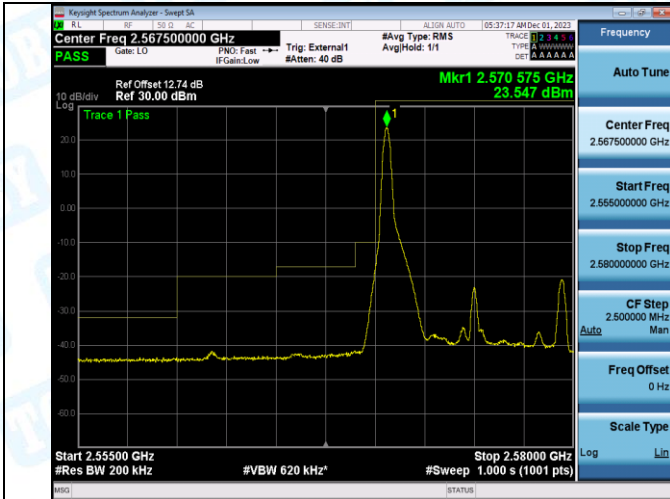

Test Graphs

Band38\_5MHz\_QPSK\_38225\_1RB#24

Band38\_5MHz\_16QAM\_38225\_1RB#24

Band38\_5MHz\_QPSK\_38225\_25RB#0

Band38\_5MHz\_16QAM\_38225\_25RB#0

Band38\_10MHz\_QPSK\_37800\_1RB#0

Band38\_10MHz\_16QAM\_37800\_1RB#0