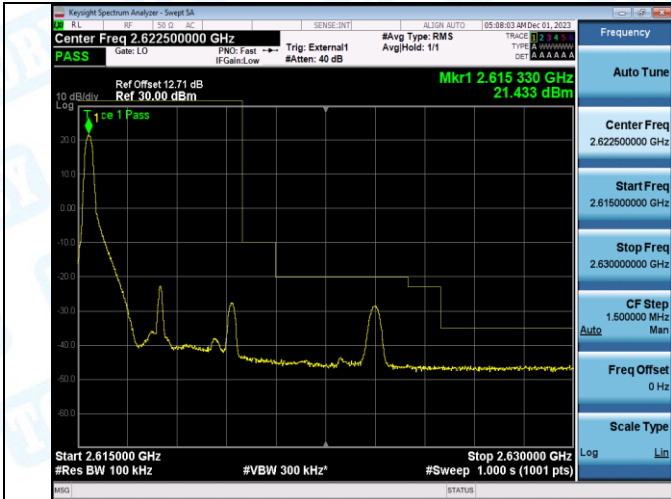

Test Graphs

Band38\_5MHz\_QPSK\_38225\_1RB#24

Band38\_5MHz\_16QAM\_38225\_1RB#24

Band38\_5MHz\_QPSK\_38225\_25RB#0

Band38\_5MHz\_16QAM\_38225\_25RB#0

Band38\_10MHz\_QPSK\_37800\_1RB#0

Band38\_10MHz\_16QAM\_37800\_1RB#0