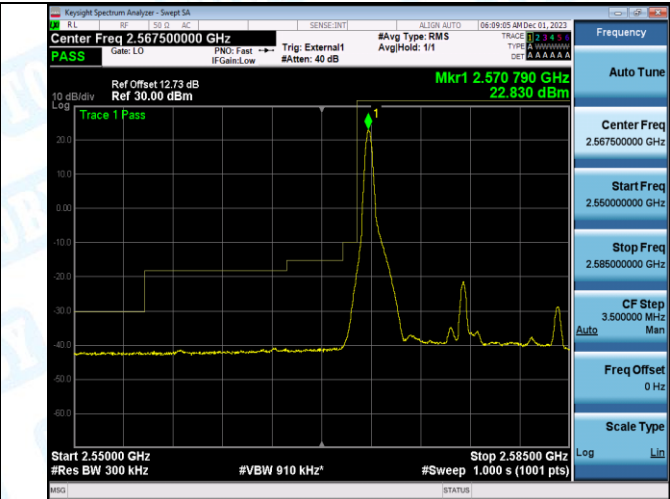

Band38_15MHz_16QAM_37825_1RB#0

Band38_15MHz_16QAM_37825_1RB#74