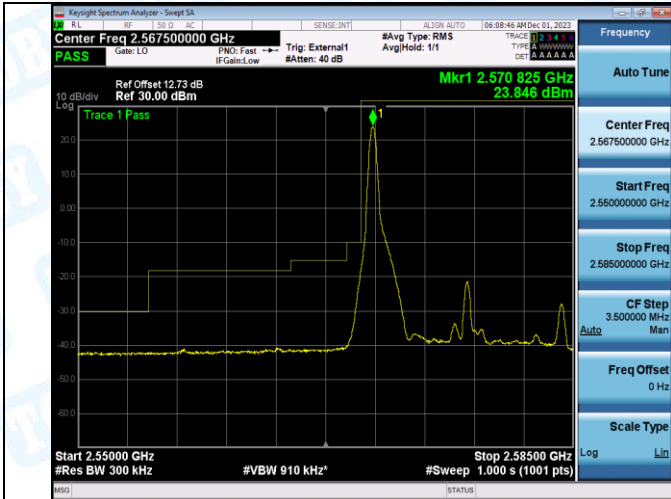

Band38\_10MHz\_QPSK\_38200\_1RB#49

Band38\_10MHz\_16QAM\_38200\_1RB#49

Band38\_10MHz\_QPSK\_38200\_50RB#0

Band38\_10MHz\_16QAM\_38200\_50RB#0

Band38\_15MHz\_QPSK\_37825\_1RB#0

Band38\_15MHz\_16QAM\_37825\_1RB#0