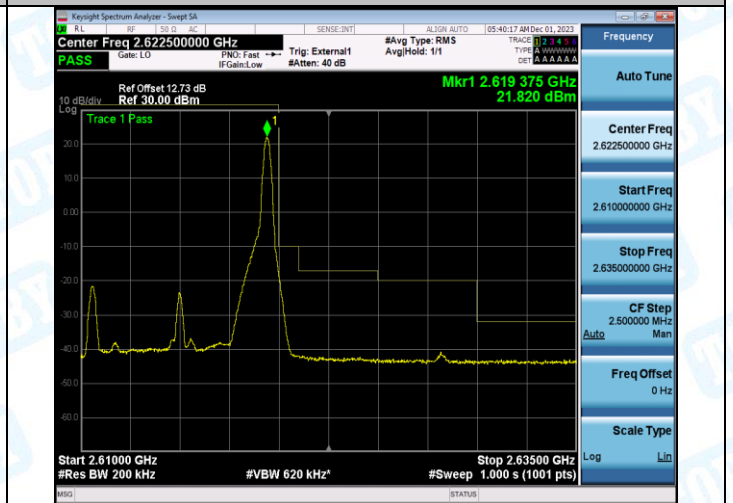

Band38_10MHz_16QAM_38200_1RB#49

Band38_10MHz_16QAM_38200_50RB#0