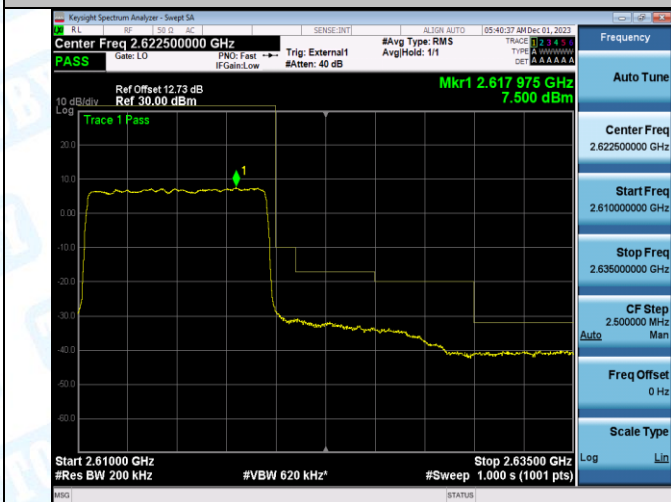

Band38\_10MHz\_QPSK\_38200\_1RB#49

Band38\_10MHz\_16QAM\_38200\_1RB#49

Band38\_10MHz\_QPSK\_38200\_50RB#0

Band38\_10MHz\_16QAM\_38200\_50RB#0

Band38\_15MHz\_QPSK\_37825\_1RB#0

Band38\_15MHz\_16QAM\_37825\_1RB#0