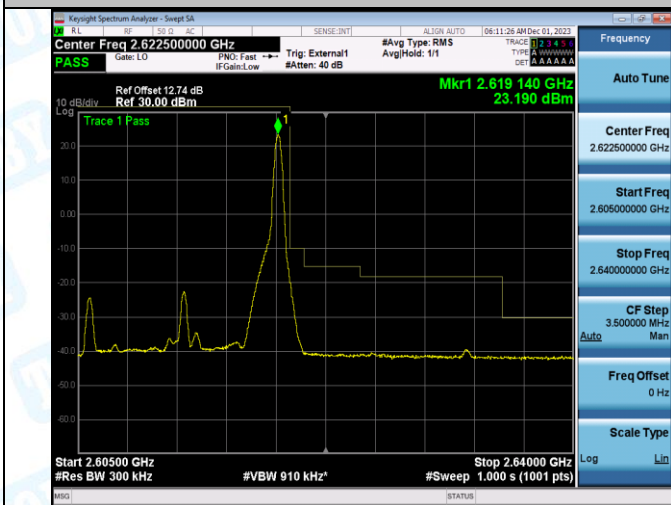

Band38_15MHz_QPSK_38175_1RB#74

Band38_15MHz_QPSK_38175_75RB#0