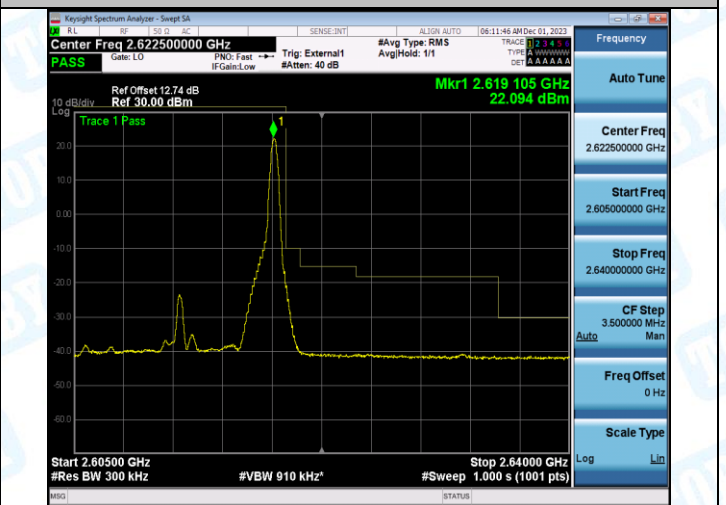

Band38_15MHz_16QAM_38175_1RB#74

Band38_15MHz_16QAM_38175_75RB#0