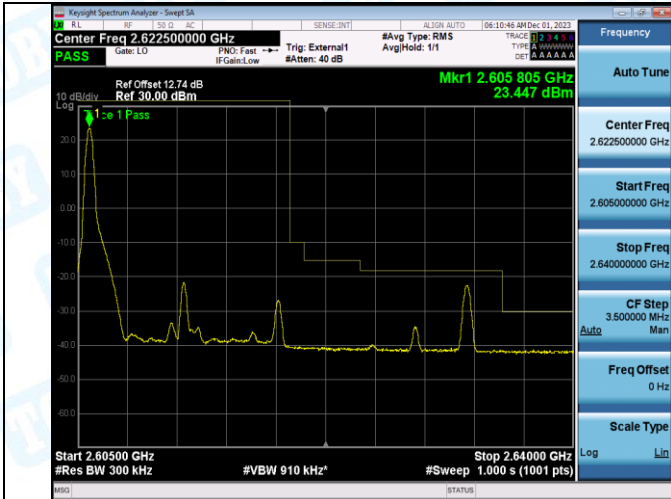

Band38\_15MHz\_QPSK\_37825\_1RB#74

Band38\_15MHz\_16QAM\_37825\_1RB#74

Band38\_15MHz\_QPSK\_37825\_75RB#0

Band38\_15MHz\_16QAM\_37825\_75RB#0

Band38\_15MHz\_QPSK\_38175\_1RB#0

Band38\_15MHz\_16QAM\_38175\_1RB#0