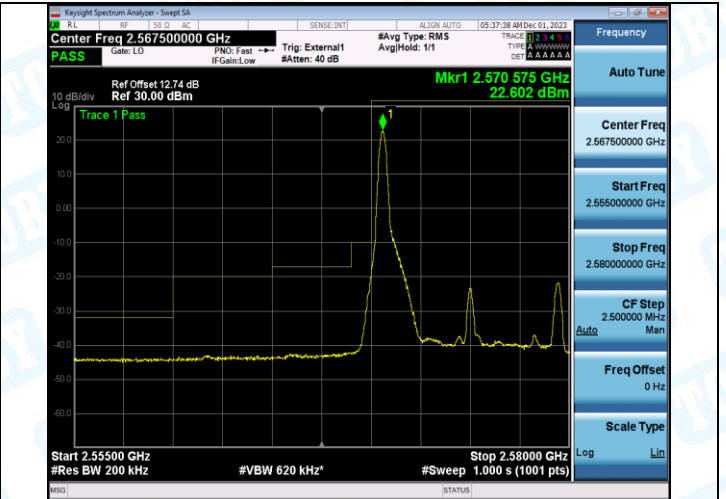

Band38_10MHz_16QAM_37800_1RB#0

Band38_10MHz_16QAM_37800_1RB#49