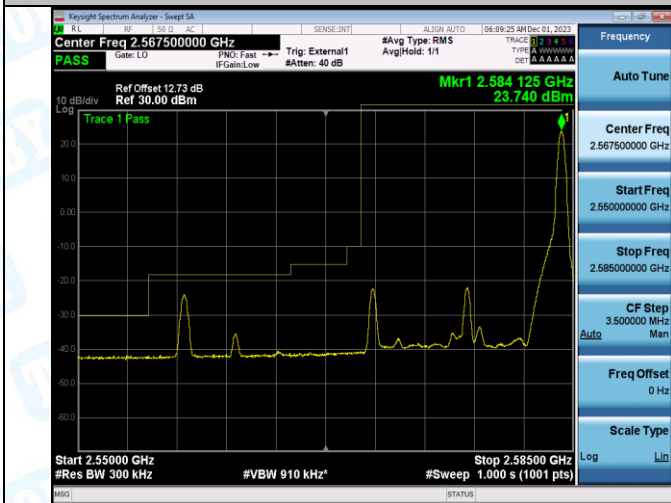

Band38_15MHz_QPSK_37825_1RB#74

Band38_15MHz_QPSK_37825_75RB#0