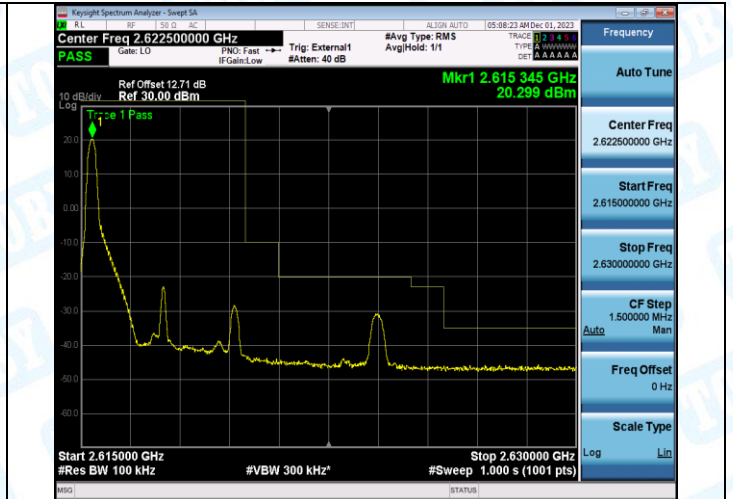

Test Graphs

Band38\_5MHz\_QPSK\_38225\_1RB#24

Band38\_5MHz\_16QAM\_38225\_1RB#24

Band38\_5MHz\_QPSK\_38225\_25RB#0

Band38\_5MHz\_16QAM\_38225\_25RB#0

Band38\_10MHz\_QPSK\_37800\_1RB#0

Band38\_10MHz\_16QAM\_37800\_1RB#0