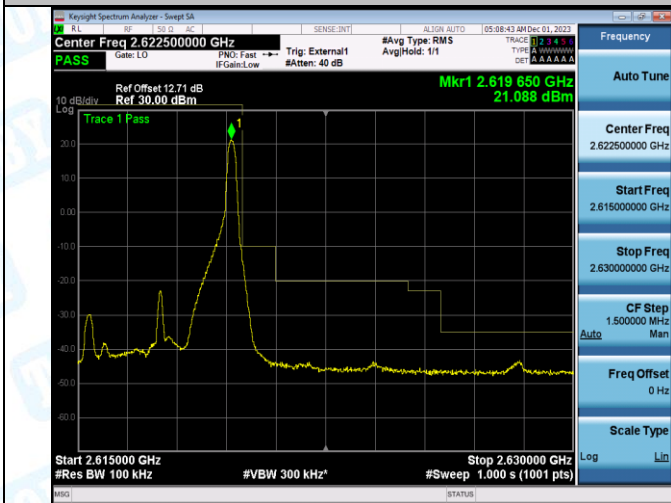

Test Graphs

Band38\_5MHz\_QPSK\_38225\_1RB#24

Band38\_5MHz\_16QAM\_38225\_1RB#24

Band38\_5MHz\_QPSK\_38225\_25RB#0

Band38\_5MHz\_16QAM\_38225\_25RB#0

Band38\_10MHz\_QPSK\_37800\_1RB#0

Band38\_10MHz\_16QAM\_37800\_1RB#0