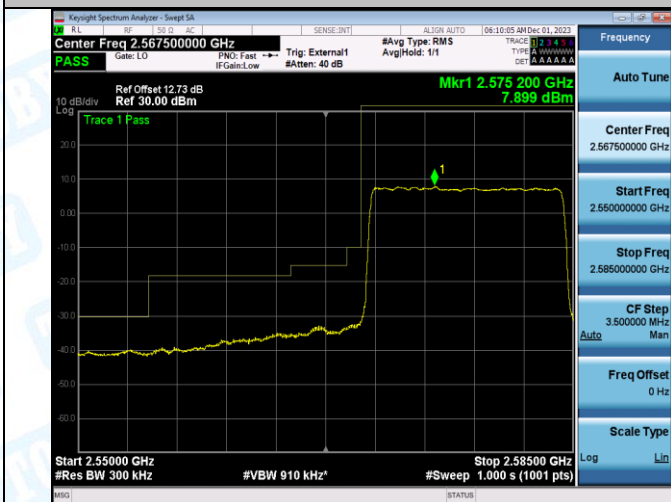

Band38\_15MHz\_QPSK\_37825\_1RB#74

Band38\_15MHz\_16QAM\_37825\_1RB#74

Band38\_15MHz\_QPSK\_37825\_75RB#0

Band38\_15MHz\_16QAM\_37825\_75RB#0

Band38\_15MHz\_QPSK\_38175\_1RB#0

Band38\_15MHz\_16QAM\_38175\_1RB#0