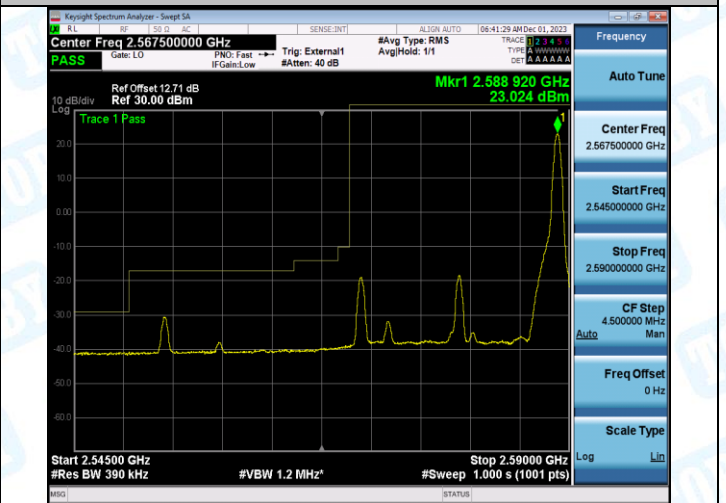

Band38_20MHz_16QAM_37850_1RB#99

Band38_20MHz_16QAM_37850_100RB#0