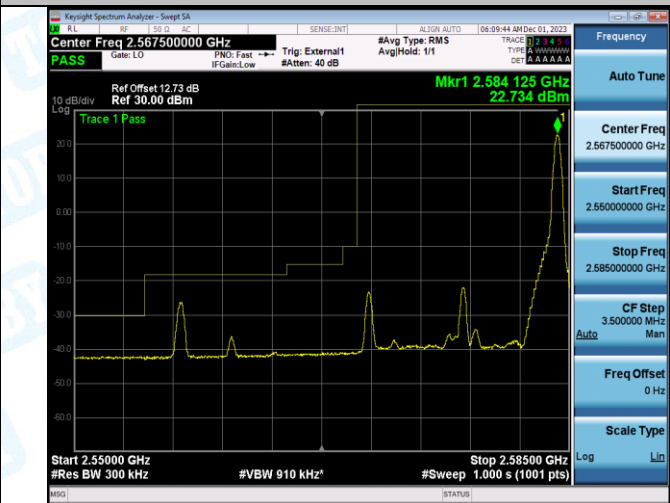

Band38_15MHz_16QAM_37825_1RB#74

Band38_15MHz_16QAM_37825_75RB#0