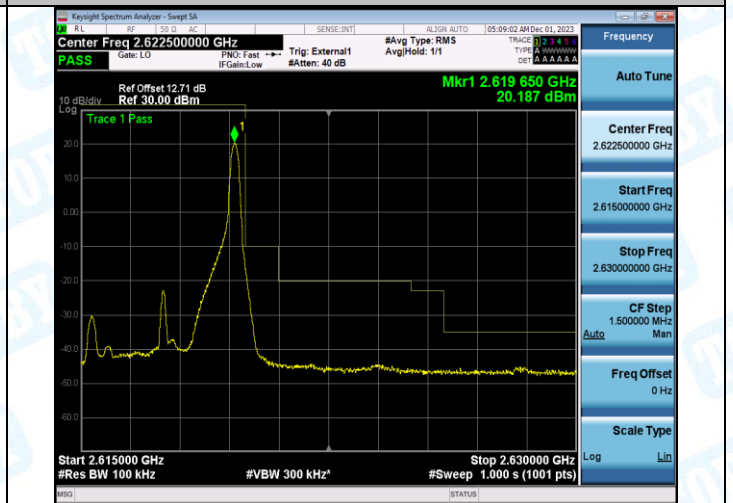

Test Graphs

Band38\_5MHz\_QPSK\_38225\_1RB#24

Band38\_5MHz\_16QAM\_38225\_1RB#24

Band38\_5MHz\_QPSK\_38225\_25RB#0

Band38\_5MHz\_16QAM\_38225\_25RB#0

Band38\_10MHz\_QPSK\_37800\_1RB#0

Band38\_10MHz\_16QAM\_37800\_1RB#0