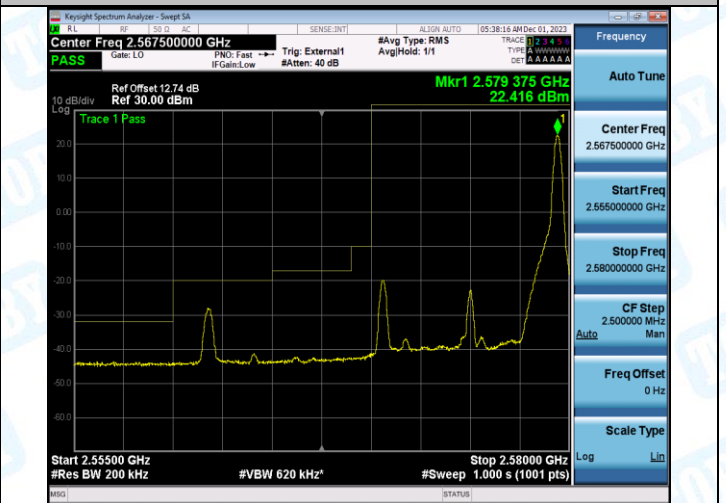

Band38_10MHz_16QAM_37800_1RB#49

Band38_10MHz_16QAM_37800_50RB#0