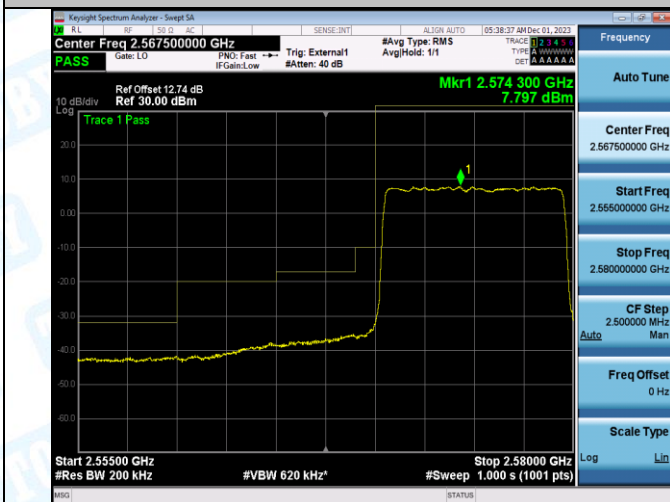

Band38\_10MHz\_QPSK\_37800\_1RB#49

Band38\_10MHz\_16QAM\_37800\_1RB#49

Band38\_10MHz\_QPSK\_37800\_50RB#0

Band38\_10MHz\_16QAM\_37800\_50RB#0

Band38\_10MHz\_QPSK\_38200\_1RB#0

Band38\_10MHz\_16QAM\_38200\_1RB#0