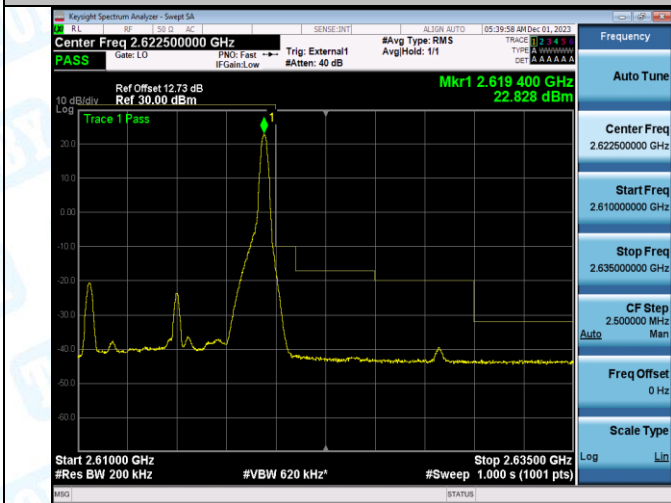

Band38_10MHz_QPSK_38200_1RB#49

Band38_10MHz_QPSK_38200_50RB#0