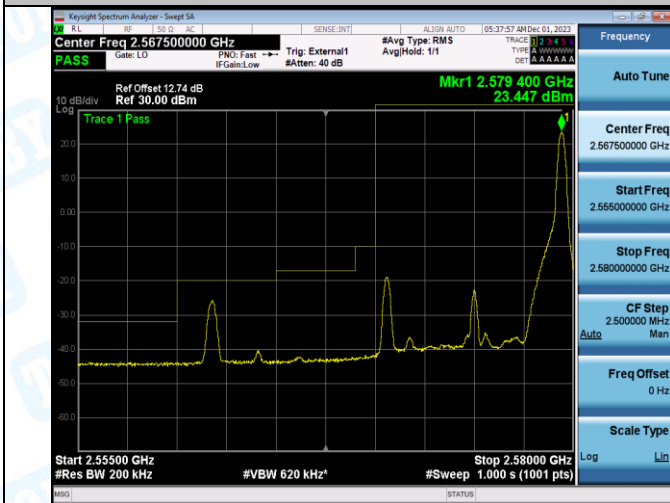

Band38_10MHz_QPSK_37800_1RB#49

Band38_10MHz_QPSK_37800_50RB#0