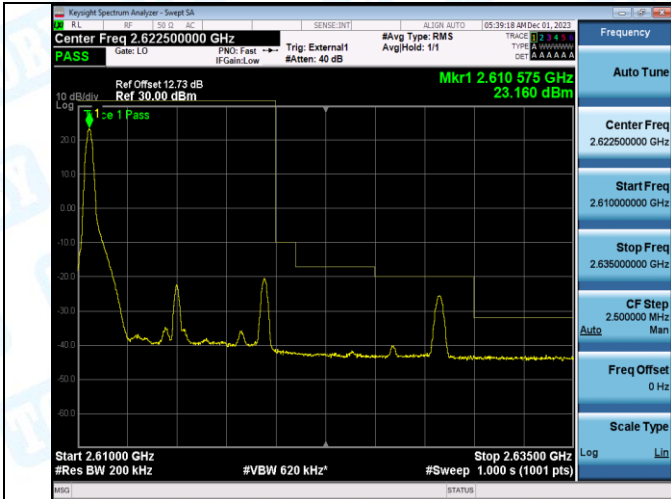

Band38\_10MHz\_QPSK\_37800\_1RB#49

Band38\_10MHz\_16QAM\_37800\_1RB#49

Band38\_10MHz\_QPSK\_37800\_50RB#0

Band38\_10MHz\_16QAM\_37800\_50RB#0

Band38\_10MHz\_QPSK\_38200\_1RB#0

Band38\_10MHz\_16QAM\_38200\_1RB#0