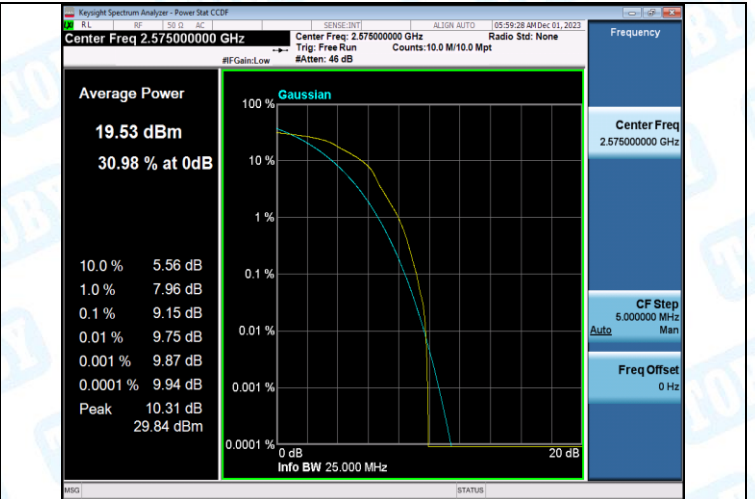

Band38-10MHz-16QAM-37800-1RB#0-PASS

Band38-10MHz-16QAM-37800-50RB#0-PASS