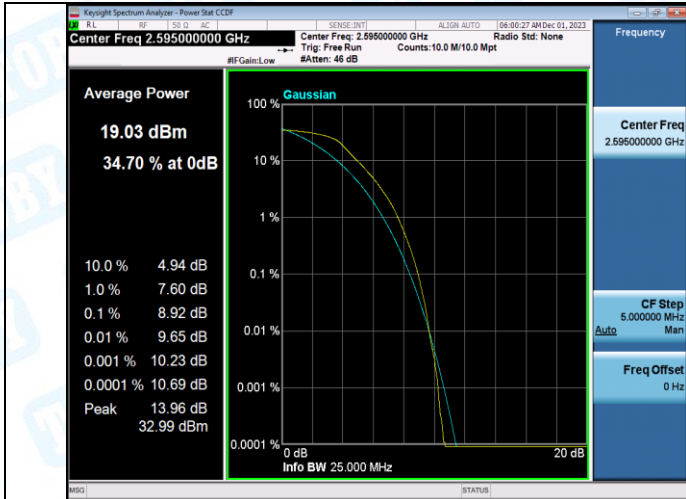

Band38-10MHz-QPSK-37800-50RB#0-PASS

Band38-10MHz-16QAM-37800-50RB#0-PASS

Band38-10MHz-QPSK-38000-1RB#0-PASS

Band38-10MHz-16QAM-38000-1RB#0-PASS

Band38-10MHz-QPSK-38000-50RB#0-PASS

Band38-10MHz-16QAM-38000-50RB#0-PASS