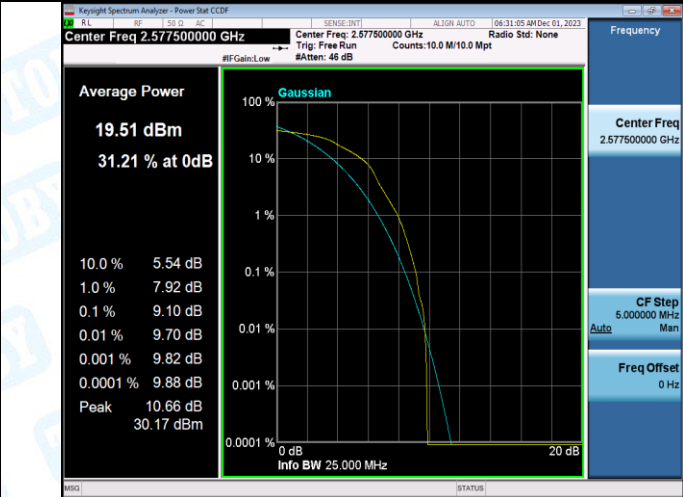

Band38-15MHz-16QAM-37825-1RB#0-PASS

Band38-15MHz-16QAM-37825-75RB#0-PASS