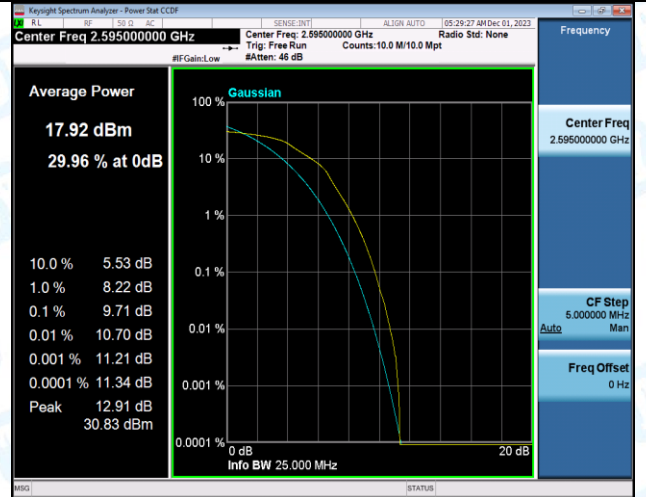

Band38-5MHz-16QAM-38225-1RB#0-PASS