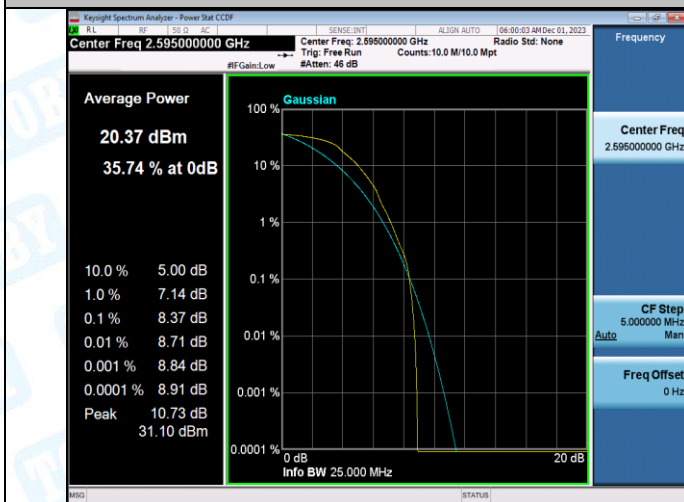

Band38-10MHz-QPSK-37800-50RB#0-PASS

Band38-10MHz-16QAM-37800-50RB#0-PASS

Band38-10MHz-QPSK-38000-1RB#0-PASS

Band38-10MHz-16QAM-38000-1RB#0-PASS

Band38-10MHz-QPSK-38000-50RB#0-PASS

Band38-10MHz-16QAM-38000-50RB#0-PASS