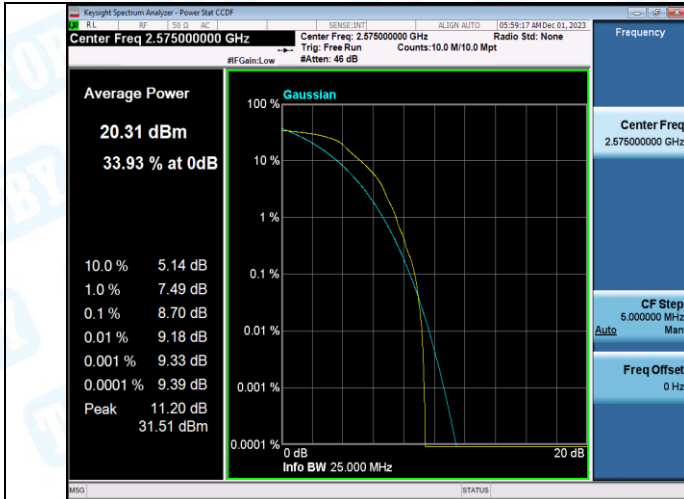

Test Graphs

Band38-5MHz-QPSK-38225-1RB#0-PASS

Band38-5MHz-16QAM-38225-1RB#0-PASS

Band38-5MHz-QPSK-38225-25RB#0-PASS

Band38-5MHz-16QAM-38225-25RB#0-PASS

Band38-10MHz-QPSK-37800-1RB#0-PASS

Band38-10MHz-16QAM-37800-1RB#0-PASS