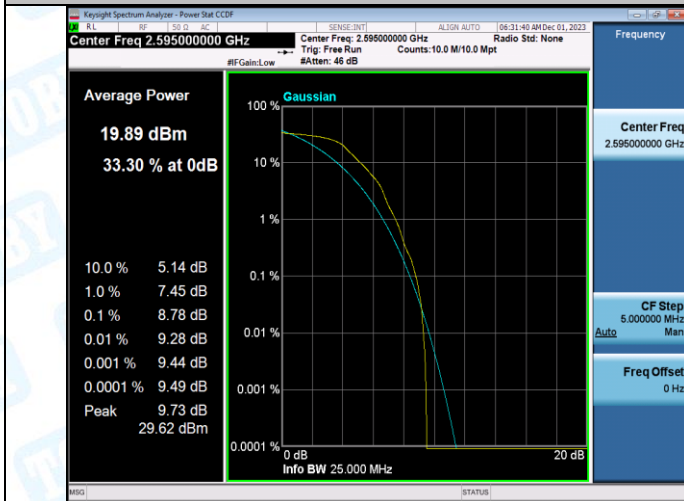

Band38-15MHz-QPSK-37825-75RB#0-PASS

Band38-15MHz-16QAM-37825-75RB#0-PASS

Band38-15MHz-QPSK-38000-1RB#0-PASS

Band38-15MHz-16QAM-38000-1RB#0-PASS

Band38-15MHz-QPSK-38000-75RB#0-PASS

Band38-15MHz-16QAM-38000-75RB#0-PASS