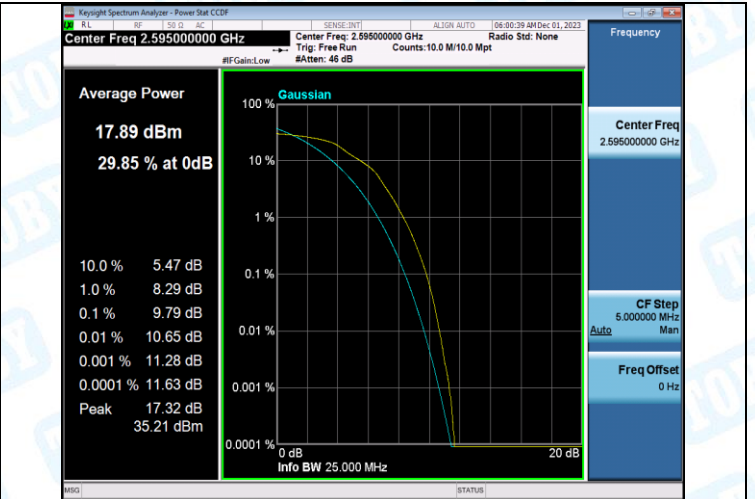

Band38-10MHz-16QAM-38000-50RB#0-PASS

Band38-10MHz-16QAM-38200-1RB#0-PASS