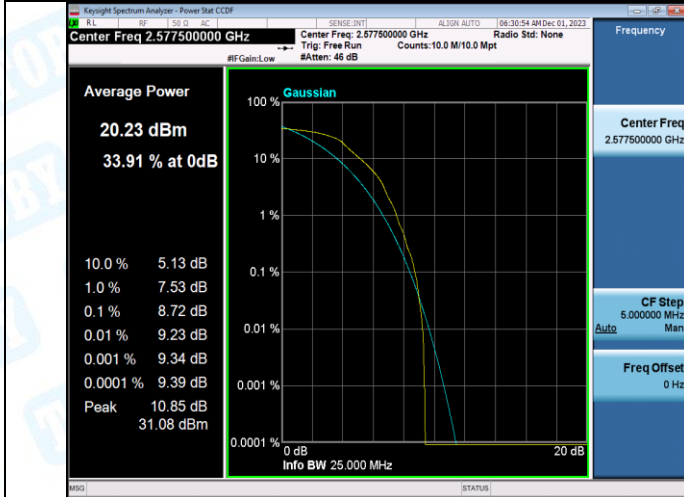

Band38-10MHz-QPSK-38200-1RB#0-PASS

Band38-10MHz-16QAM-38200-1RB#0-PASS

Band38-10MHz-QPSK-38200-50RB#0-PASS

Band38-10MHz-16QAM-38200-50RB#0-PASS

Band38-15MHz-QPSK-37825-1RB#0-PASS

Band38-15MHz-16QAM-37825-1RB#0-PASS