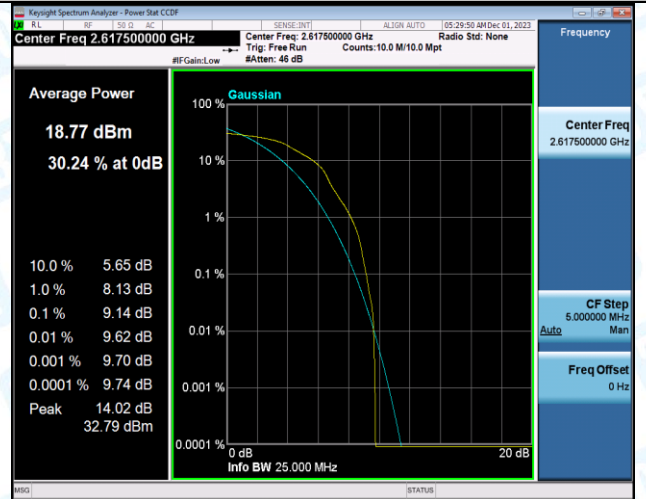

Test Graphs

Band38-5MHz-QPSK-38225-1RB#0-PASS

Band38-5MHz-16QAM-38225-1RB#0-PASS

Band38-5MHz-QPSK-38225-25RB#0-PASS

Band38-5MHz-16QAM-38225-25RB#0-PASS

Band38-10MHz-QPSK-37800-1RB#0-PASS

Band38-10MHz-16QAM-37800-1RB#0-PASS