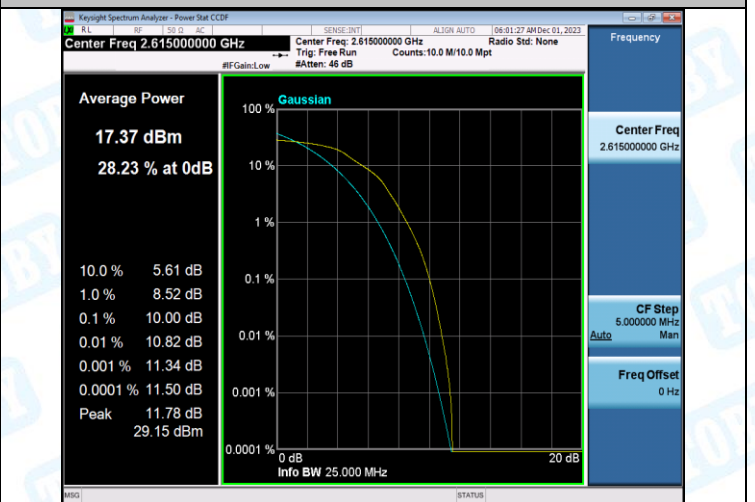

Band38-10MHz-QPSK-38200-1RB#0-PASS

Band38-10MHz-16QAM-38200-1RB#0-PASS

Band38-10MHz-QPSK-38200-50RB#0-PASS

Band38-10MHz-16QAM-38200-50RB#0-PASS

Band38-15MHz-QPSK-37825-1RB#0-PASS

Band38-15MHz-16QAM-37825-1RB#0-PASS