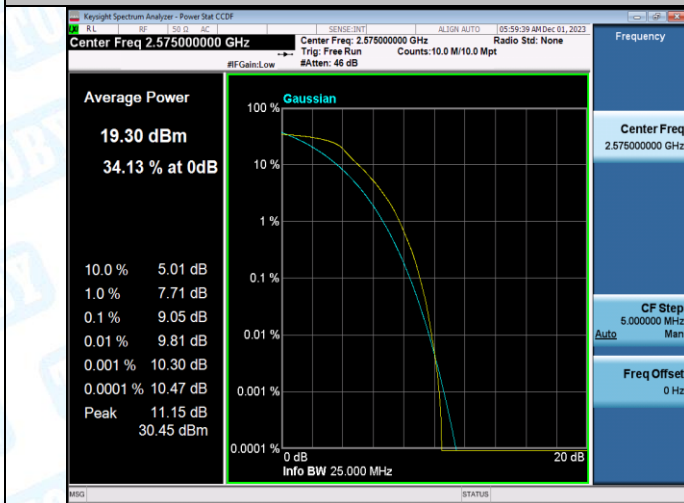

Band38-10MHz-QPSK-37800-50RB#0-PASS

Band38-10MHz-QPSK-38000-1RB#0-PASS