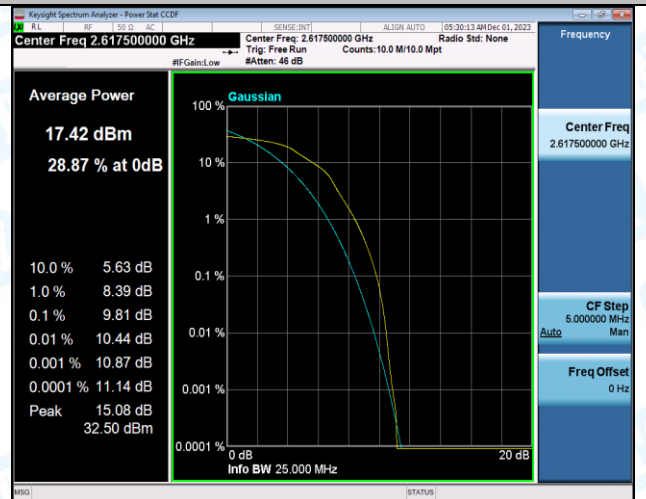

Test Graphs

Band38-5MHz-QPSK-38225-1RB#0-PASS

Band38-5MHz-16QAM-38225-1RB#0-PASS

Band38-5MHz-QPSK-38225-25RB#0-PASS

Band38-5MHz-16QAM-38225-25RB#0-PASS

Band38-10MHz-QPSK-37800-1RB#0-PASS

Band38-10MHz-16QAM-37800-1RB#0-PASS