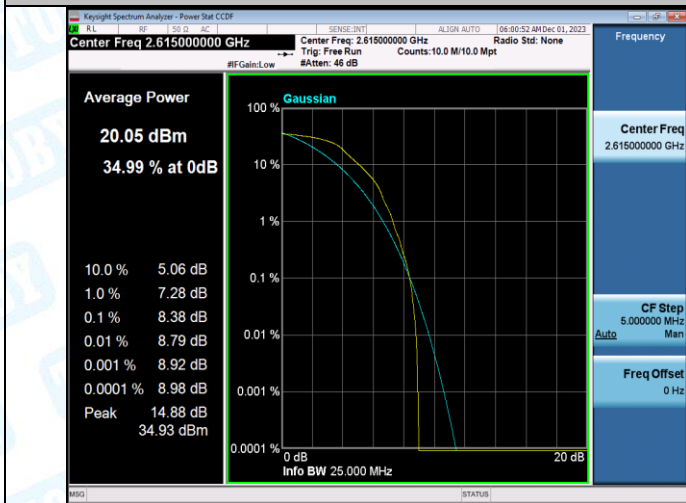

Band38-10MHz-QPSK-38200-1RB#0-PASS

Band38-10MHz-QPSK-38200-50RB#0-PASS