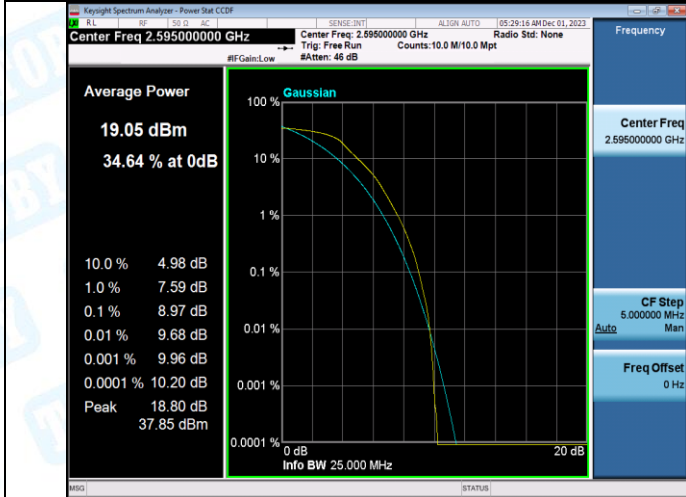

Band38-5MHz-QPSK-38225-1RB#0-PASS