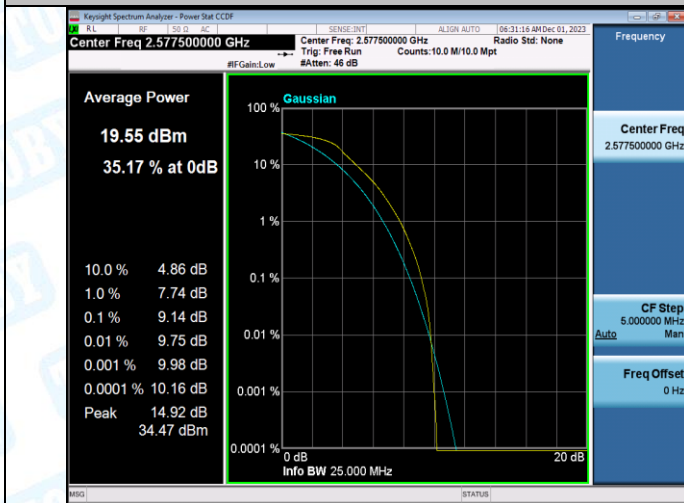

Band38-15MHz-QPSK-37825-75RB#0-PASS

Band38-15MHz-QPSK-38000-1RB#0-PASS