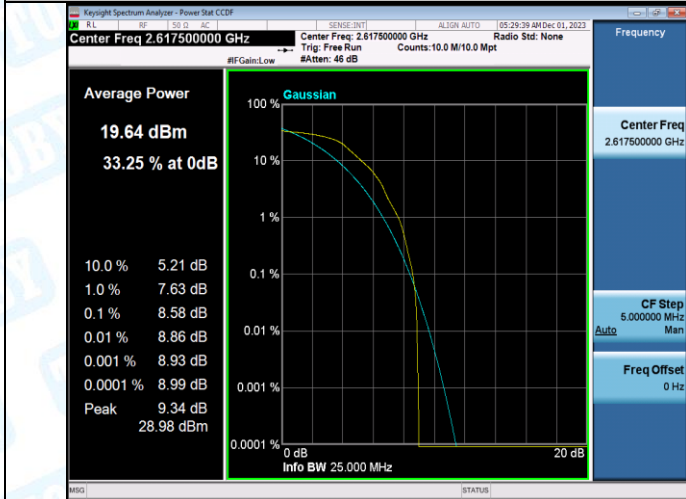

Test Graphs

Band38-5MHz-QPSK-38225-1RB#0-PASS

Band38-5MHz-16QAM-38225-1RB#0-PASS

Band38-5MHz-QPSK-38225-25RB#0-PASS

Band38-5MHz-16QAM-38225-25RB#0-PASS

Band38-10MHz-QPSK-37800-1RB#0-PASS

Band38-10MHz-16QAM-37800-1RB#0-PASS