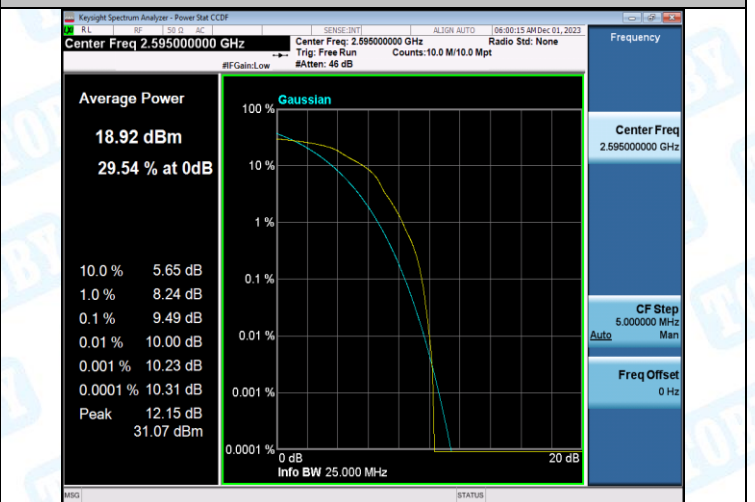

Band38-10MHz-QPSK-37800-50RB#0-PASS

Band38-10MHz-16QAM-37800-50RB#0-PASS

Band38-10MHz-QPSK-38000-1RB#0-PASS

Band38-10MHz-16QAM-38000-1RB#0-PASS

Band38-10MHz-QPSK-38000-50RB#0-PASS

Band38-10MHz-16QAM-38000-50RB#0-PASS