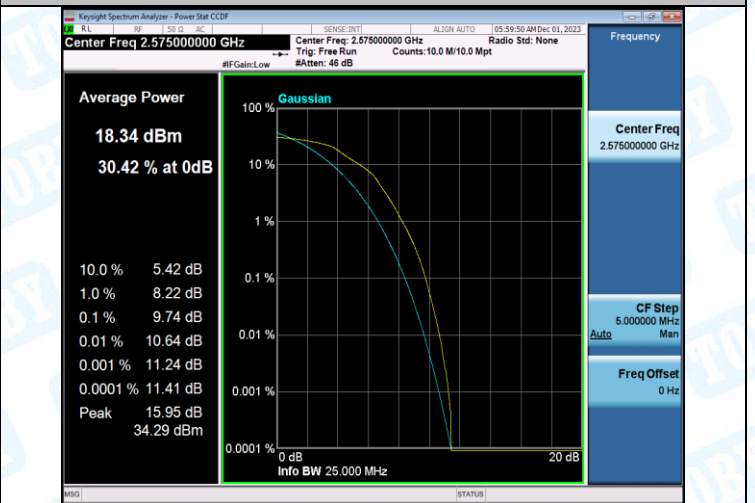

Band38-10MHz-16QAM-37800-50RB#0-PASS

Band38-10MHz-16QAM-38000-1RB#0-PASS