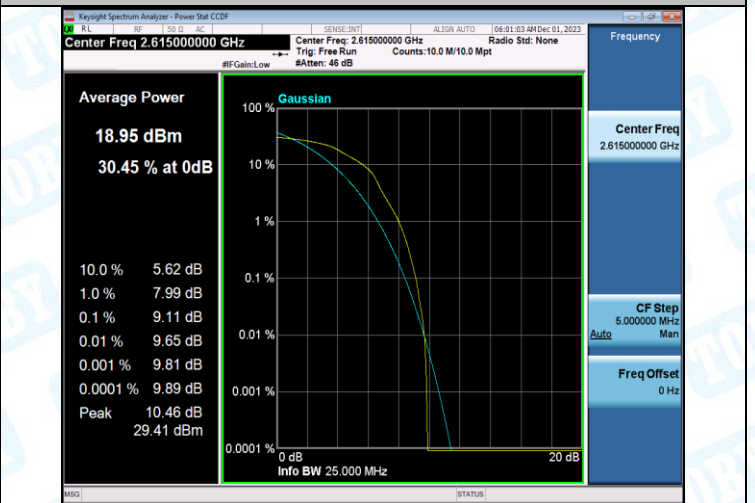

Band38-10MHz-16QAM-38200-1RB#0-PASS

Band38-10MHz-16QAM-38200-50RB#0-PASS