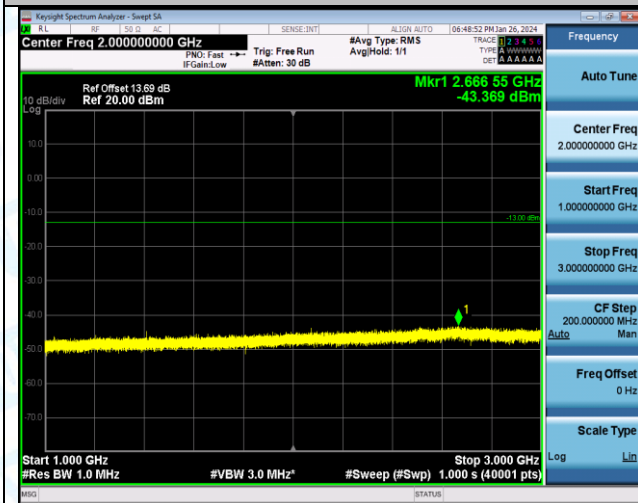

Band17_10MHz_16QAM_23780_1RB#0_1000~3000_1000~3000

Band17_10MHz_16QAM_23780_1RB#0_3000~10000_3000~10000

Band17_10MHz_QPSK_23790_1RB#0_0.009~0.15_0.009~0.15

Band17_10MHz_QPSK_23790_1RB#0_0.15~30_0.15~30

Band17_10MHz_QPSK_23790_1RB#0_30~1000_30~1000