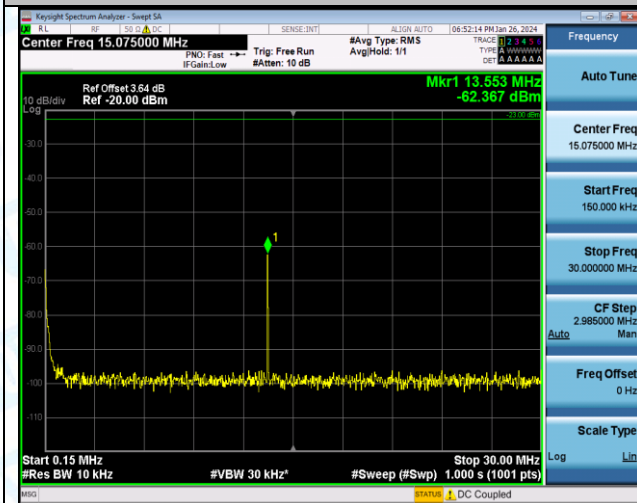

Band17_10MHz_16QAM_23800_1RB#0_1000~3000_1000~3000

Band17_10MHz_16QAM_23800_1RB#0_3000~10000_3000~10000

6. Frequency Stability

Test Result

Voltage										
Band	Bandwidth	Modulation	Channel	RB Configure	Voltage [Vdc]	Temperature (°C)	Deviation (Hz)	Deviation (ppm)	Limit (ppm)	Verdict
Band17	5MHz	QPSK	23755	25RB#0	VN	NT	-14.92	-0.021118	±2.5	PASS
Band17	5MHz	QPSK	23755	25RB#0	VL	NT	-6.01	-0.008507	±2.5	PASS
Band17	5MHz	QPSK	23755	25RB#0	VH	NT	-7.88	-0.011154	±2.5	PASS
Band17	5MHz	QPSK	23790	25RB#0	VN	NT	-8.48	-0.011944	±2.5	PASS
Band17	5MHz	QPSK	23790	25RB#0	VL	NT	-12.95	-0.018239	±2.5	PASS
Band17	5MHz	QPSK	23790	25RB#0	VH	NT	-8.28	-0.011662	±2.5	PASS
Band17	5MHz	QPSK	23825	25RB#0	VN	NT	-10.39	-0.014562	±2.5	PASS
Band17	5MHz	QPSK	23825	25RB#0	VL	NT	-13.07	-0.018318	±2.5	PASS
Band17	5MHz	QPSK	23825	25RB#0	VH	NT	-3.08	-0.004317	±2.5	PASS
Band17	10MHz	QPSK	23780	50RB#0	VN	NT	-14.66	-0.020677	±2.5	PASS
Band17	10MHz	QPSK	23780	50RB#0	VL	NT	-12.72	-0.017941	±2.5	PASS
Band17	10MHz	QPSK	23780	50RB#0	VH	NT	-14.13	-0.019929	±2.5	PASS
Band17	10MHz	QPSK	23790	50RB#0	VN	NT	-10.87	-0.015310	±2.5	PASS
Band17	10MHz	QPSK	23790	50RB#0	VL	NT	-4.94	-0.006958	±2.5	PASS
Band17	10MHz	QPSK	23790	50RB#0	VH	NT	-4.36	-0.006141	±2.5	PASS
Band17	10MHz	QPSK	23800	50RB#0	VN	NT	-10.87	-0.015288	±2.5	PASS
Band17	10MHz	QPSK	23800	50RB#0	VL	NT	-12.13	-0.017060	±2.5	PASS
Band17	10MHz	QPSK	23800	50RB#0	VH	NT	-12.63	-0.017764	±2.5	PASS