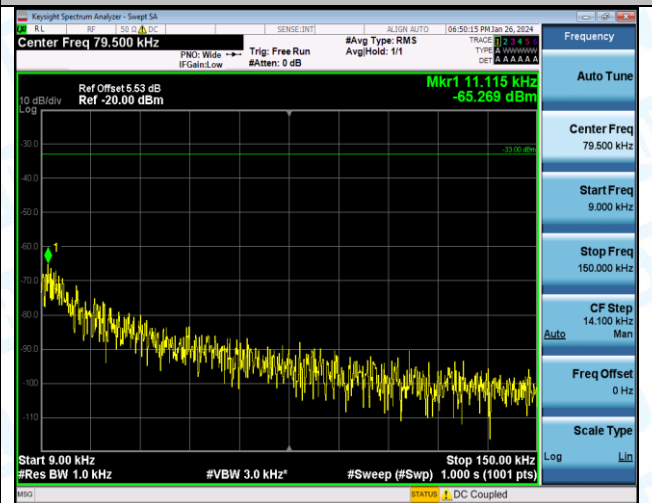

Band17_10MHz_16QAM_23790_1RB#0_0.009~0.15_0.009~0.15

Band17_10MHz_16QAM_23790_1RB#0_30~1000_30~1000