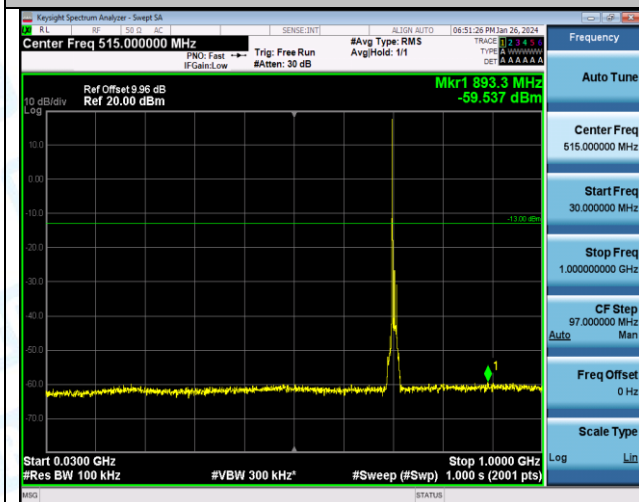

Band17_10MHz_QPSK_23800_1RB#0_30~1000_30~1000

Band17_10MHz_QPSK_23800_1RB#0_3000~10000_3000~10000