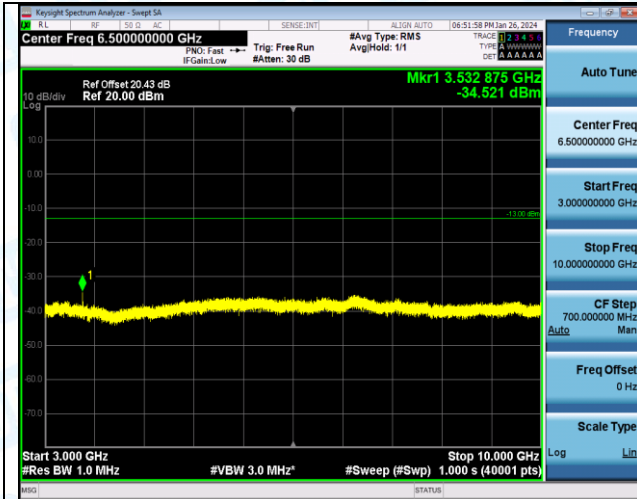

Band17_10MHz_QPSK_23800_1RB#0_3000~10000_3000~10000

Band17_10MHz_16QAM_23800_1RB#0_0.15~30_0.15~30