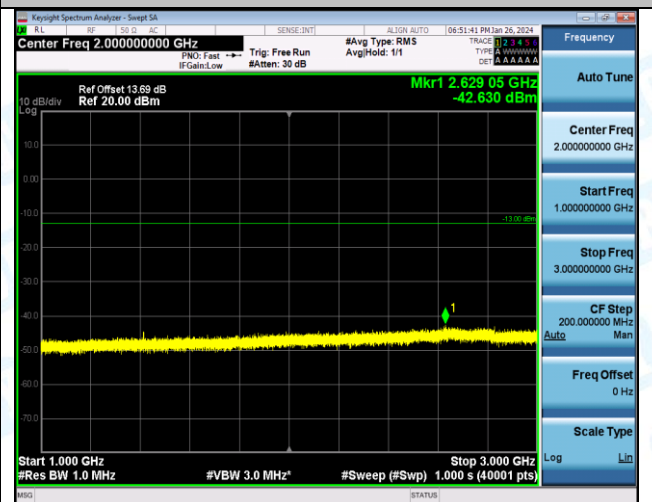

Band17_10MHz_QPSK_23800_1RB#0_1000~3000_1000~3000

Band17_10MHz_16QAM_23800_1RB#0_0.009~0.15_0.009~0.15