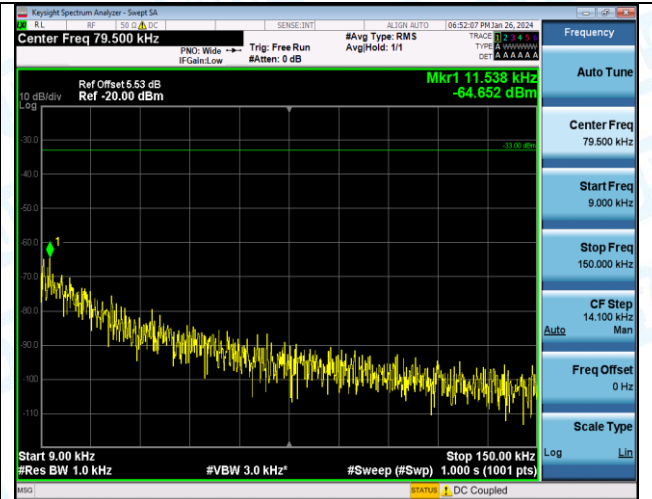

Band17_10MHz_16QAM_23800_1RB#0_0.009~0.15_0.009~0.15

Band17_10MHz_16QAM_23800_1RB#0_30~1000_30~1000