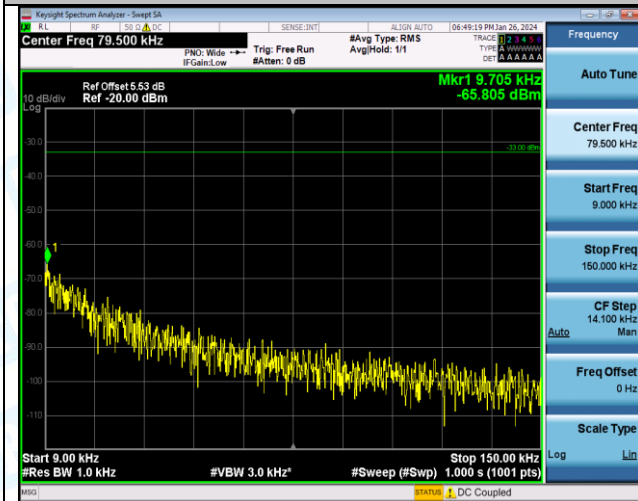

Band17_10MHz_16QAM_23780_1RB#0_1000~3000_1000~3000

Band17_10MHz_16QAM_23780_1RB#0_3000~10000_3000~10000

Band17_10MHz_QPSK_23790_1RB#0_0.009~0.15_0.009~0.15

Band17_10MHz_QPSK_23790_1RB#0_0.15~30_0.15~30

Band17_10MHz_QPSK_23790_1RB#0_30~1000_30~1000