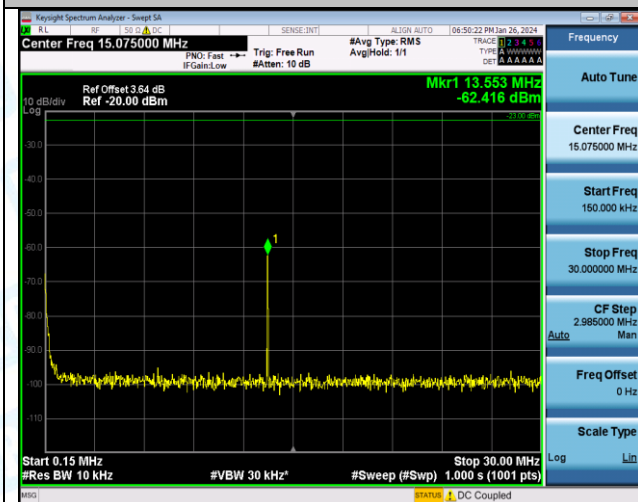

Band17_10MHz_QPSK_23790_1RB#0_1000~3000_1000~3000

Band17_10MHz_QPSK_23790_1RB#0_3000~10000_3000~10000

Band17_10MHz_16QAM_23790_1RB#0_0.009~0.15_0.009~0.15

Band17_10MHz_16QAM_23790_1RB#0_0.15~30_0.15~30

Band17_10MHz_16QAM_23790_1RB#0_30~1000_30~1000