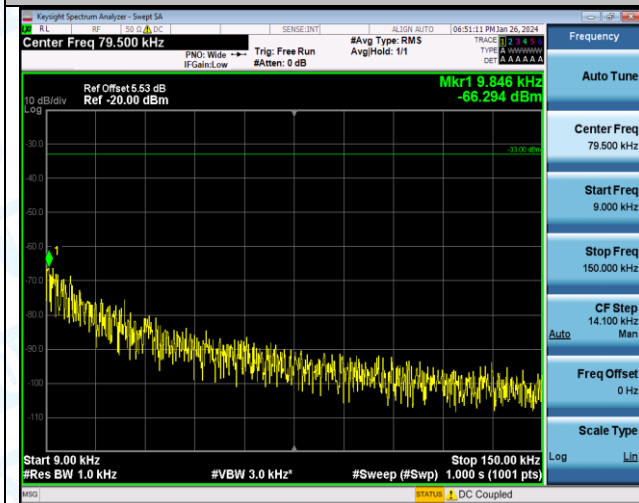

Band17_10MHz_16QAM_23790_1RB#0_1000~3000_1000~3000

Band17_10MHz_16QAM_23790_1RB#0_3000~10000_3000~10000

Band17_10MHz_QPSK_23800_1RB#0_0.009~0.15_0.009~0.15

Band17_10MHz_QPSK_23800_1RB#0_0.15~30_0.15~30

Band17_10MHz_QPSK_23800_1RB#0_30~1000_30~1000