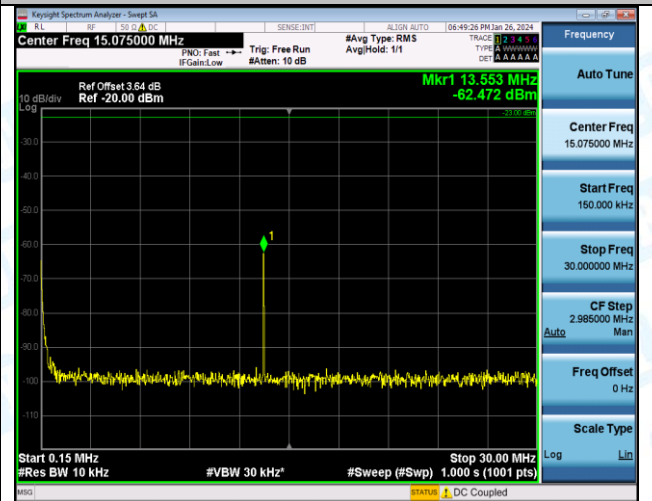

Band17_10MHz_16QAM_23780_1RB#0_1000~3000_1000~3000

Band17_10MHz_16QAM_23780_1RB#0_3000~10000_3000~10000

Band17_10MHz_QPSK_23790_1RB#0_0.009~0.15_0.009~0.15

Band17_10MHz_QPSK_23790_1RB#0_0.15~30_0.15~30

Band17_10MHz_QPSK_23790_1RB#0_30~1000_30~1000