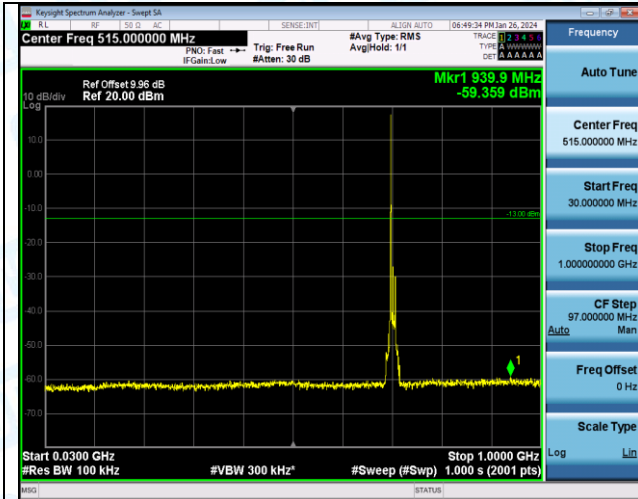

Band17_10MHz_QPSK_23790_1RB#0_30~1000_30~1000

Band17_10MHz_QPSK_23790_1RB#0_3000~10000_3000~10000