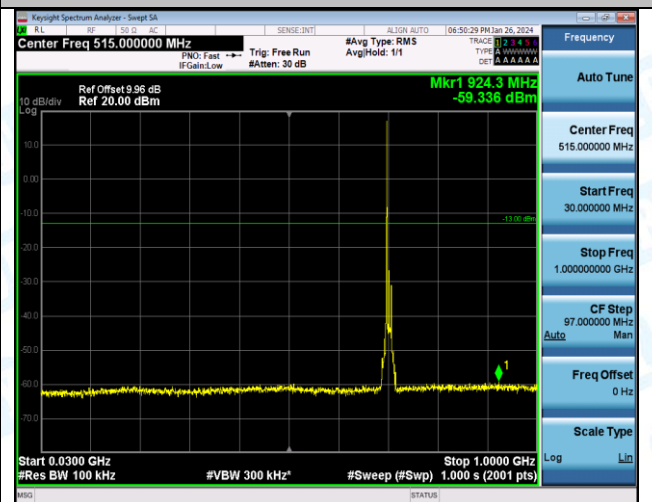

Band17_10MHz_QPSK_23790_1RB#0_1000~3000_1000~3000

Band17_10MHz_QPSK_23790_1RB#0_3000~10000_3000~10000

Band17_10MHz_16QAM_23790_1RB#0_0.009~0.15_0.009~0.15

Band17_10MHz_16QAM_23790_1RB#0_0.15~30_0.15~30

Band17_10MHz_16QAM_23790_1RB#0_30~1000_30~1000