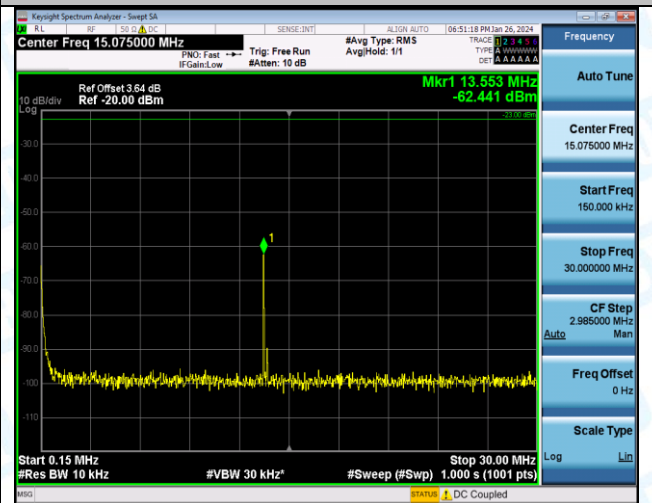

Band17_10MHz_16QAM_23790_1RB#0_1000~3000_1000~3000

Band17_10MHz_16QAM_23790_1RB#0_3000~10000_3000~10000

Band17_10MHz_QPSK_23800_1RB#0_0.009~0.15_0.009~0.15

Band17_10MHz_QPSK_23800_1RB#0_0.15~30_0.15~30

Band17_10MHz_QPSK_23800_1RB#0_30~1000_30~1000