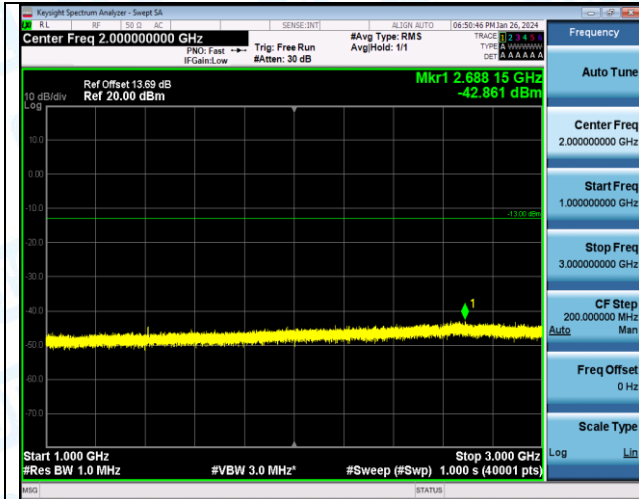

Band17_10MHz_16QAM_23790_1RB#0_1000~3000_1000~3000

Band17_10MHz_QPSK_23800_1RB#0_0.009~0.15_0.009~0.15