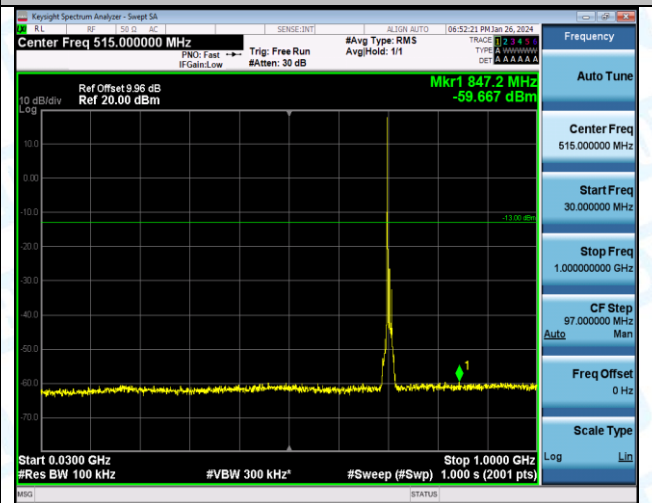

Band17_10MHz_16QAM_23800_1RB#0_1000~3000_1000~3000

Band17_10MHz_16QAM_23800_1RB#0_3000~10000_3000~10000

6. Frequency Stability

Test Result

Voltage										
Band	Bandwidth	Modulation	Channel	RB Configure	Voltage [Vdc]	Temperature (°C)	Deviation (Hz)	Deviation (ppm)	Limit (ppm)	Verdict
Band17	5MHz	QPSK	23755	25RB#0	VN	NT	-14.92	-0.021118	±2.5	PASS
Band17	5MHz	QPSK	23755	25RB#0	VL	NT	-6.01	-0.008507	±2.5	PASS
Band17	5MHz	QPSK	23755	25RB#0	VH	NT	-7.88	-0.011154	±2.5	PASS
Band17	5MHz	QPSK	23790	25RB#0	VN	NT	-8.48	-0.011944	±2.5	PASS
Band17	5MHz	QPSK	23790	25RB#0	VL	NT	-12.95	-0.018239	±2.5	PASS
Band17	5MHz	QPSK	23790	25RB#0	VH	NT	-8.28	-0.011662	±2.5	PASS
Band17	5MHz	QPSK	23825	25RB#0	VN	NT	-10.39	-0.014562	±2.5	PASS
Band17	5MHz	QPSK	23825	25RB#0	VL	NT	-13.07	-0.018318	±2.5	PASS
Band17	5MHz	QPSK	23825	25RB#0	VH	NT	-3.08	-0.004317	±2.5	PASS
Band17	10MHz	QPSK	23780	50RB#0	VN	NT	-14.66	-0.020677	±2.5	PASS
Band17	10MHz	QPSK	23780	50RB#0	VL	NT	-12.72	-0.017941	±2.5	PASS
Band17	10MHz	QPSK	23780	50RB#0	VH	NT	-14.13	-0.019929	±2.5	PASS
Band17	10MHz	QPSK	23790	50RB#0	VN	NT	-10.87	-0.015310	±2.5	PASS
Band17	10MHz	QPSK	23790	50RB#0	VL	NT	-4.94	-0.006958	±2.5	PASS
Band17	10MHz	QPSK	23790	50RB#0	VH	NT	-4.36	-0.006141	±2.5	PASS
Band17	10MHz	QPSK	23800	50RB#0	VN	NT	-10.87	-0.015288	±2.5	PASS
Band17	10MHz	QPSK	23800	50RB#0	VL	NT	-12.13	-0.017060	±2.5	PASS
Band17	10MHz	QPSK	23800	50RB#0	VH	NT	-12.63	-0.017764	±2.5	PASS