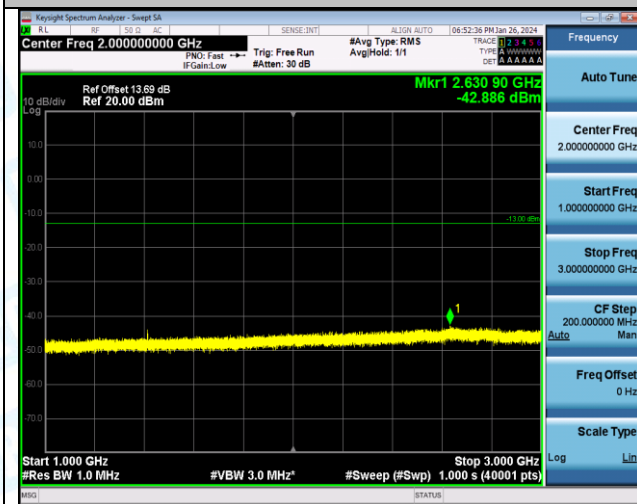

Band17_10MHz_16QAM_23800_1RB#0_1000~3000_1000~3000

Band17_10MHz_16QAM_23800_1RB#0_3000~10000_3000~10000

6. Frequency Stability

Test Result

Voltage										
Band	Bandwidth	Modulation	Channel	RB Configure	Voltage [Vdc]	Temperature (°C)	Deviation (Hz)	Deviation (ppm)	Limit (ppm)	Verdict
Band17	5MHz	QPSK	23755	25RB#0	VN	NT	-14.92	-0.021118	±2.5	PASS
Band17	5MHz	QPSK	23755	25RB#0	VL	NT	-6.01	-0.008507	±2.5	PASS
Band17	5MHz	QPSK	23755	25RB#0	VH	NT	-7.88	-0.011154	±2.5	PASS
Band17	5MHz	QPSK	23790	25RB#0	VN	NT	-8.48	-0.011944	±2.5	PASS
Band17	5MHz	QPSK	23790	25RB#0	VL	NT	-12.95	-0.018239	±2.5	PASS
Band17	5MHz	QPSK	23790	25RB#0	VH	NT	-8.28	-0.011662	±2.5	PASS
Band17	5MHz	QPSK	23825	25RB#0	VN	NT	-10.39	-0.014562	±2.5	PASS
Band17	5MHz	QPSK	23825	25RB#0	VL	NT	-13.07	-0.018318	±2.5	PASS
Band17	5MHz	QPSK	23825	25RB#0	VH	NT	-3.08	-0.004317	±2.5	PASS
Band17	10MHz	QPSK	23780	50RB#0	VN	NT	-14.66	-0.020677	±2.5	PASS
Band17	10MHz	QPSK	23780	50RB#0	VL	NT	-12.72	-0.017941	±2.5	PASS
Band17	10MHz	QPSK	23780	50RB#0	VH	NT	-14.13	-0.019929	±2.5	PASS
Band17	10MHz	QPSK	23790	50RB#0	VN	NT	-10.87	-0.015310	±2.5	PASS
Band17	10MHz	QPSK	23790	50RB#0	VL	NT	-4.94	-0.006958	±2.5	PASS
Band17	10MHz	QPSK	23790	50RB#0	VH	NT	-4.36	-0.006141	±2.5	PASS
Band17	10MHz	QPSK	23800	50RB#0	VN	NT	-10.87	-0.015288	±2.5	PASS
Band17	10MHz	QPSK	23800	50RB#0	VL	NT	-12.13	-0.017060	±2.5	PASS
Band17	10MHz	QPSK	23800	50RB#0	VH	NT	-12.63	-0.017764	±2.5	PASS