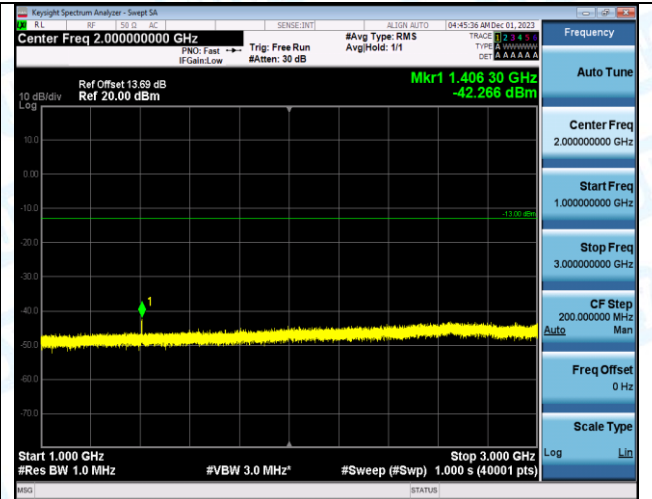

Band12_10MHz_QPSK_23095_1RB#0_1000~3000_1000~3000

Band12_10MHz_16QAM_23095_1RB#0_0.009~0.15_0.009~0.15