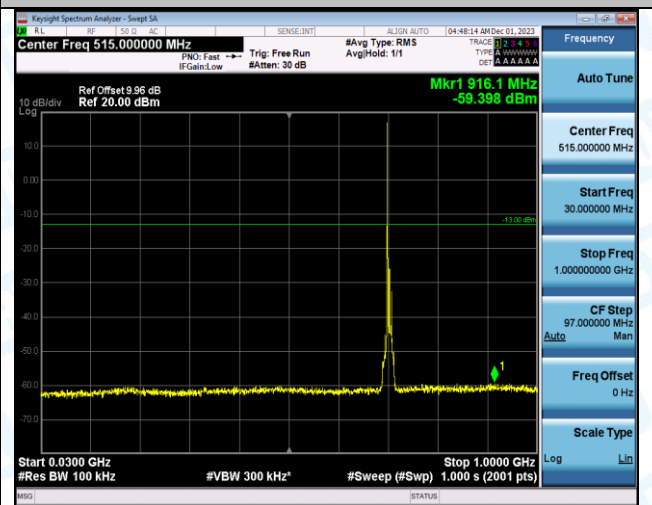

Band12_10MHz_16QAM_23130_1RB#0_30~1000_30~1000

Band12_10MHz_16QAM_23130_1RB#0_3000~10000_3000~10000