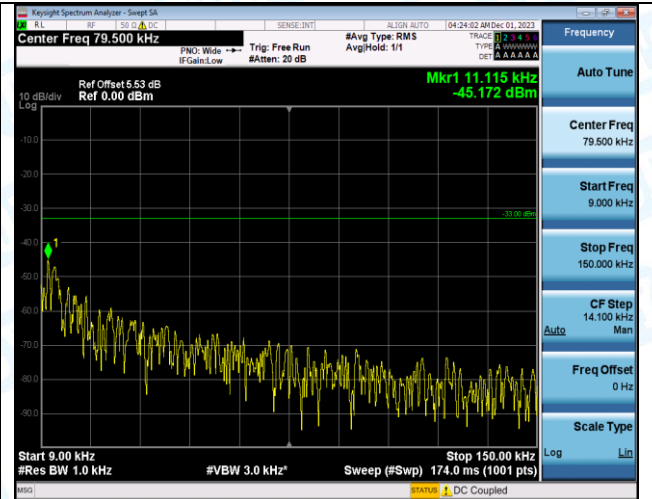

Band12\_5MHz\_16QAM\_23155\_1RB#0\_0.15~30\_0.15~30

Band12\_5MHz\_16QAM\_23155\_1RB#0\_30~1000\_30~1000

Band12\_5MHz\_16QAM\_23155\_1RB#0\_1000~3000\_1000~3000

Band12\_5MHz\_16QAM\_23155\_1RB#0\_3000~10000\_3000~10000