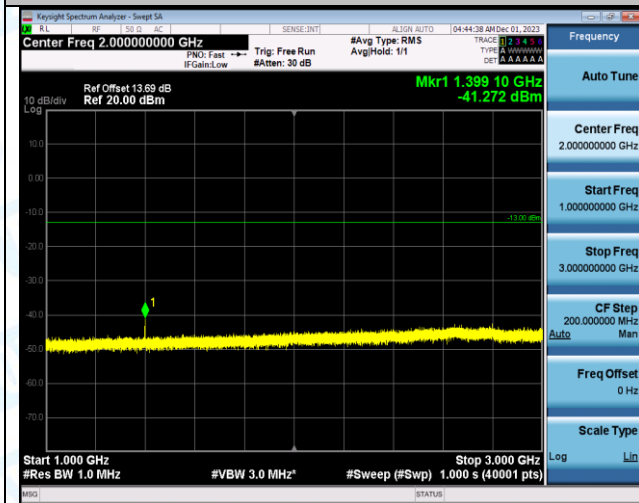

Band12_10MHz_16QAM_23060_1RB#0_1000~3000_1000~3000

Band12_10MHz_QPSK_23095_1RB#0_0.009~0.15_0.009~0.15