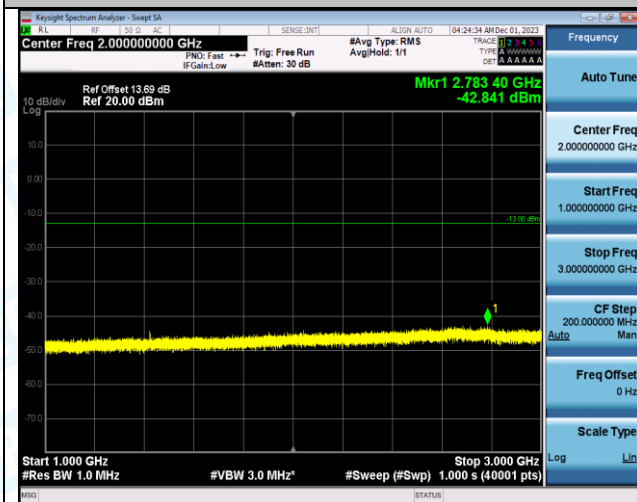

Band12\_5MHz\_16QAM\_23155\_1RB#0\_0.15~30\_0.15~30

Band12\_5MHz\_16QAM\_23155\_1RB#0\_30~1000\_30~1000

Band12\_5MHz\_16QAM\_23155\_1RB#0\_1000~3000\_1000~3000

Band12\_5MHz\_16QAM\_23155\_1RB#0\_3000~10000\_3000~10000