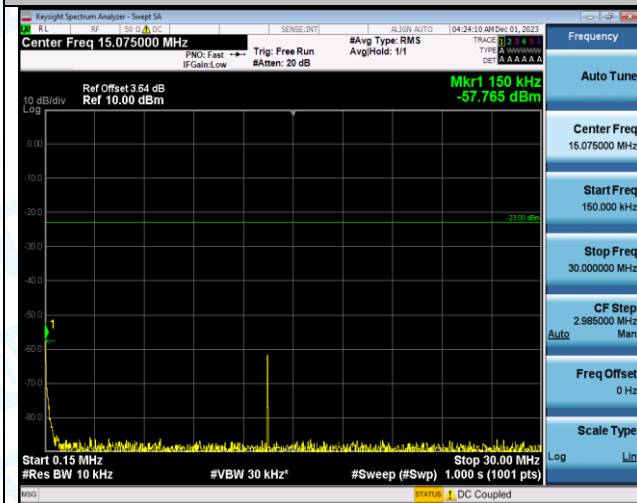

Band12\_5MHz\_16QAM\_23155\_1RB#0\_0.15~30\_0.15~30

Band12\_5MHz\_16QAM\_23155\_1RB#0\_30~1000\_30~1000

Band12\_5MHz\_16QAM\_23155\_1RB#0\_1000~3000\_1000~3000

Band12\_5MHz\_16QAM\_23155\_1RB#0\_3000~10000\_3000~10000