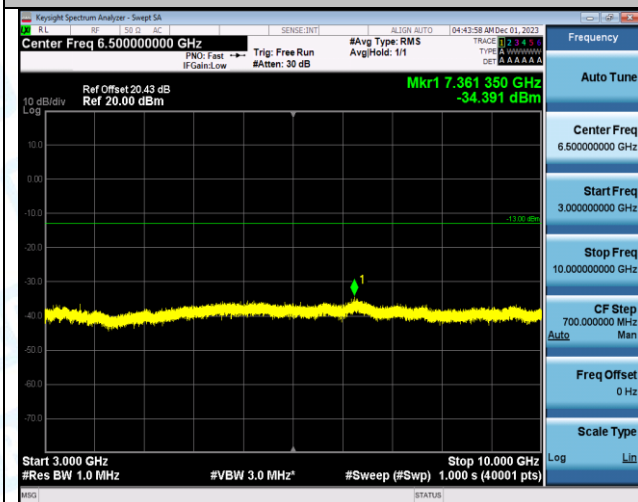

Band12_10MHz_QPSK_23060_1RB#0_3000~10000_3000~10000

Band12_10MHz_16QAM_23060_1RB#0_0.15~30_0.15~30