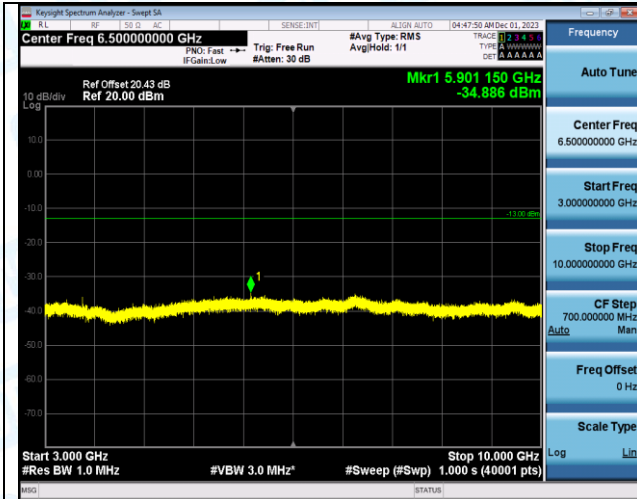

Band12_10MHz_QPSK_23130_1RB#0_3000~10000_3000~10000

Band12_10MHz_16QAM_23130_1RB#0_0.15~30_0.15~30