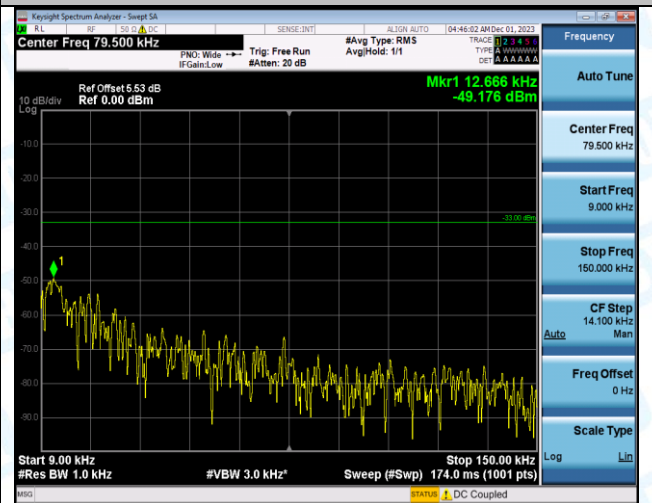

Band12_10MHz_16QAM_23095_1RB#0_0.009~0.15_0.009~0.15

Band12_10MHz_16QAM_23095_1RB#0_30~1000_30~1000