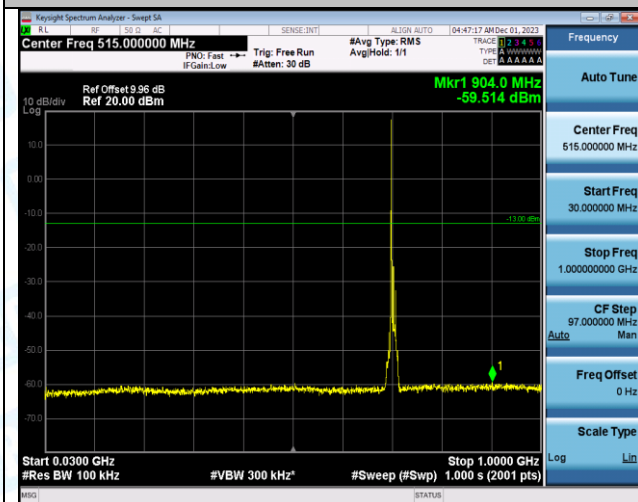

Band12\_10MHz\_QPSK\_23130\_1RB#0\_0.009~0.15\_0.009~0.15

Band12\_10MHz\_QPSK\_23130\_1RB#0\_0.15~30\_0.15~30

Band12\_10MHz\_QPSK\_23130\_1RB#0\_30~1000\_30~1000

Band12\_10MHz\_QPSK\_23130\_1RB#0\_1000~3000\_1000~3000