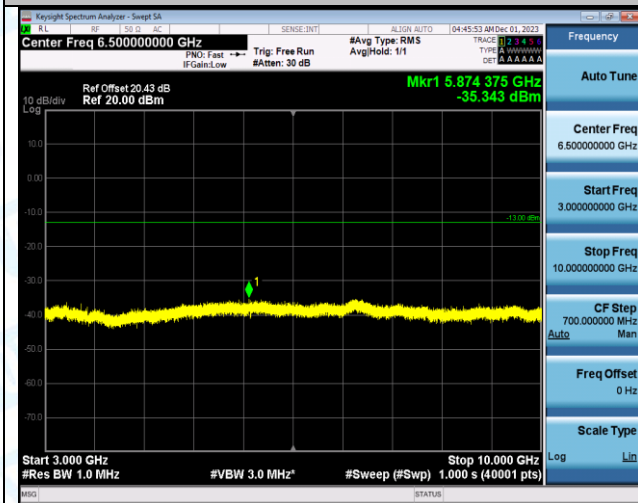

Band12_10MHz_QPSK_23095_1RB#0_3000~10000_3000~10000

Band12_10MHz_16QAM_23095_1RB#0_0.15~30_0.15~30