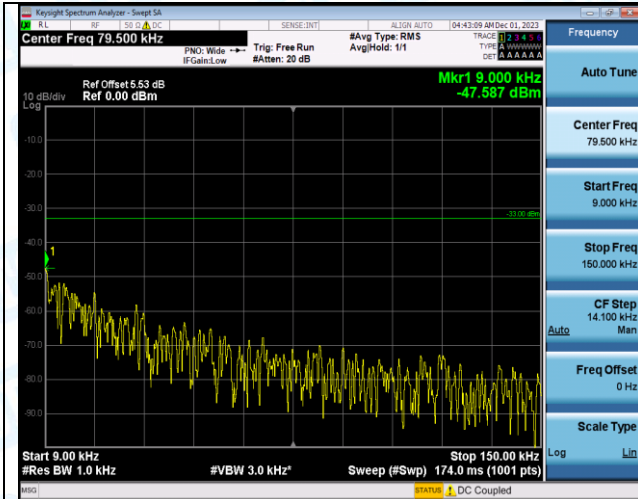

Band12_10MHz_QPSK_23060_1RB#0_0.009~0.15_0.009~0.15

Band12_10MHz_QPSK_23060_1RB#0_30~1000_30~1000