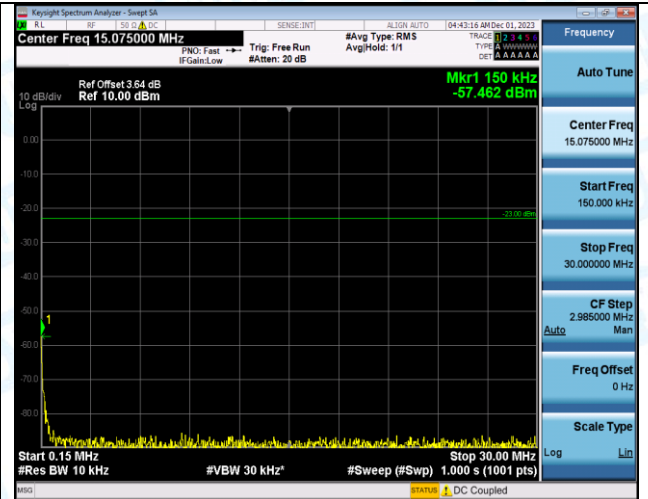

Band12_10MHz_QPSK_23060_1RB#0_0.15~30_0.15~30

Band12_10MHz_QPSK_23060_1RB#0_1000~3000_1000~3000