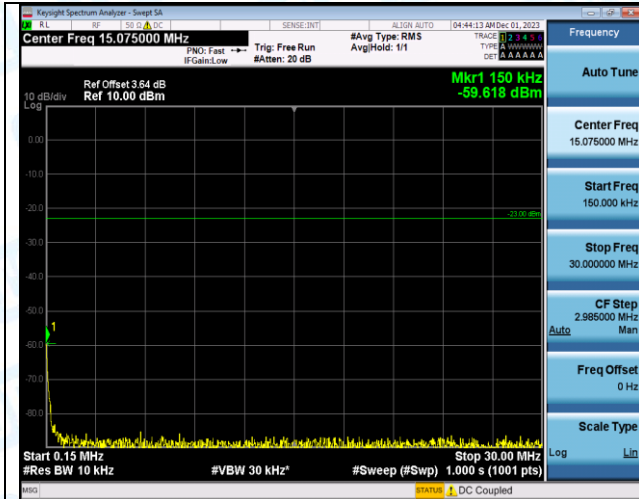

Band12\_10MHz\_QPSK\_23060\_1RB#0\_3000~10000\_3000~10000

Band12\_10MHz\_16QAM\_23060\_1RB#0\_0.009~0.15\_0.009~0.15

Band12\_10MHz\_16QAM\_23060\_1RB#0\_0.15~30\_0.15~30

Band12\_10MHz\_16QAM\_23060\_1RB#0\_30~1000\_30~1000