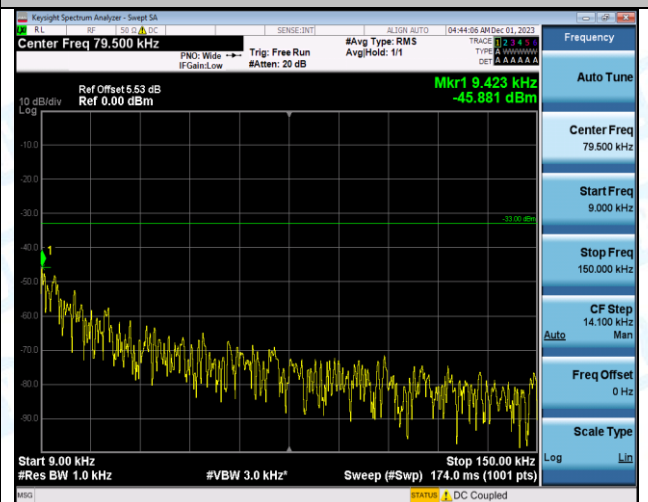

Band12_10MHz_16QAM_23060_1RB#0_0.009~0.15_0.009~0.15

Band12_10MHz_16QAM_23060_1RB#0_30~1000_30~1000