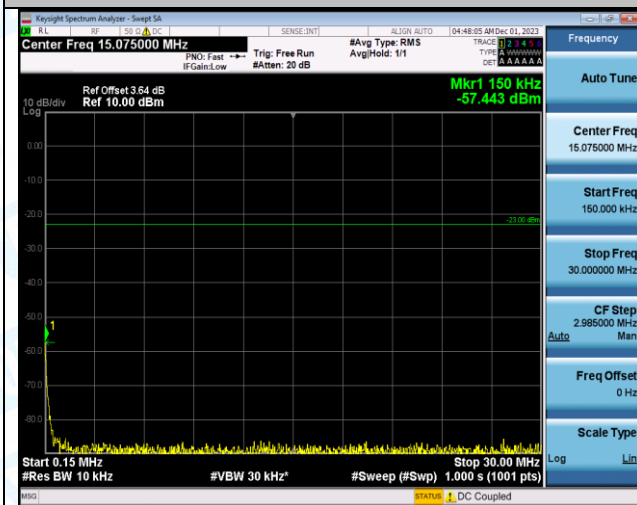

Band12\_10MHz\_QPSK\_23130\_1RB#0\_3000~10000\_3000~10000

Band12\_10MHz\_16QAM\_23130\_1RB#0\_0.009~0.15\_0.009~0.15

Band12\_10MHz\_16QAM\_23130\_1RB#0\_0.15~30\_0.15~30

Band12\_10MHz\_16QAM\_23130\_1RB#0\_30~1000\_30~1000