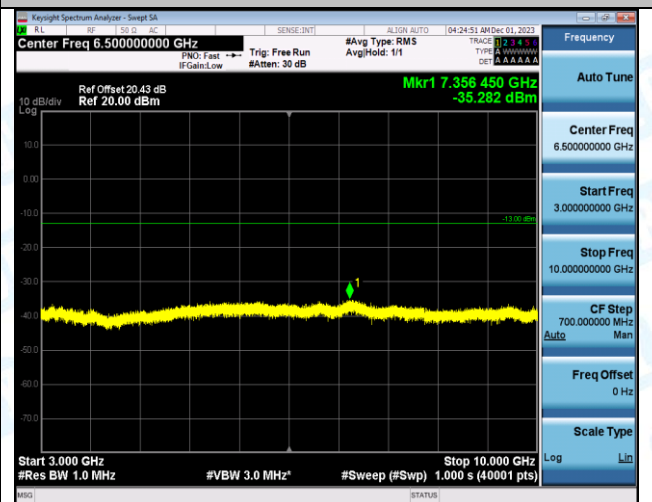

Band12_5MHz_16QAM_23155_1RB#0_3000~10000_3000~10000

Band12_10MHz_QPSK_23060_1RB#0_0.15~30_0.15~30