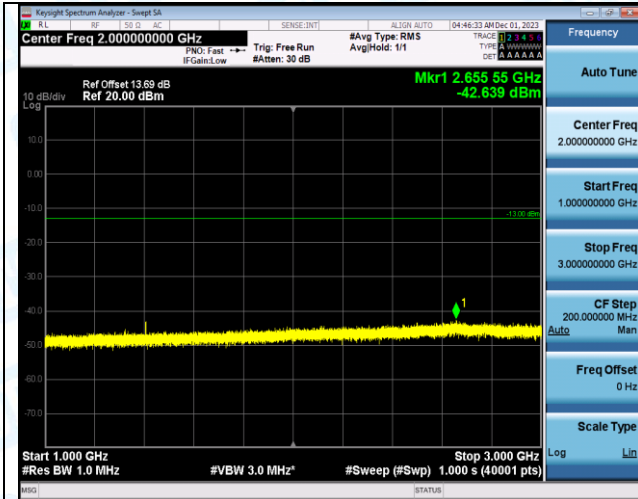

Band12\_10MHz\_16QAM\_23095\_1RB#0\_0.15~30\_0.15~30

Band12\_10MHz\_16QAM\_23095\_1RB#0\_30~1000\_30~1000

Band12\_10MHz\_16QAM\_23095\_1RB#0\_1000~3000\_1000~3000

Band12\_10MHz\_16QAM\_23095\_1RB#0\_3000~10000\_3000~10000