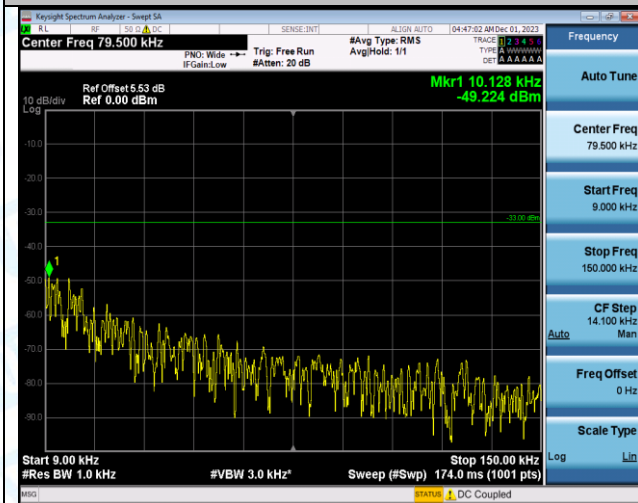

Band12_10MHz_QPSK_23130_1RB#0_0.009~0.15_0.009~0.15

Band12_10MHz_QPSK_23130_1RB#0_30~1000_30~1000