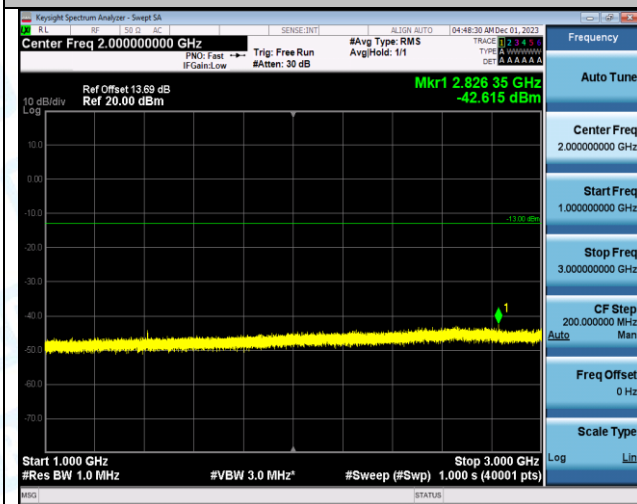

Band12_10MHz_16QAM_23130_1RB#0_1000~3000_1000~3000