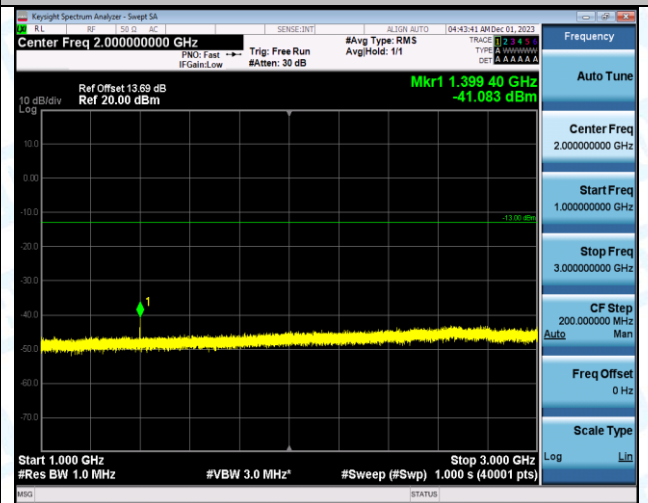

Band12_10MHz_QPSK_23060_1RB#0_1000~3000_1000~3000

Band12_10MHz_16QAM_23060_1RB#0_0.009~0.15_0.009~0.15