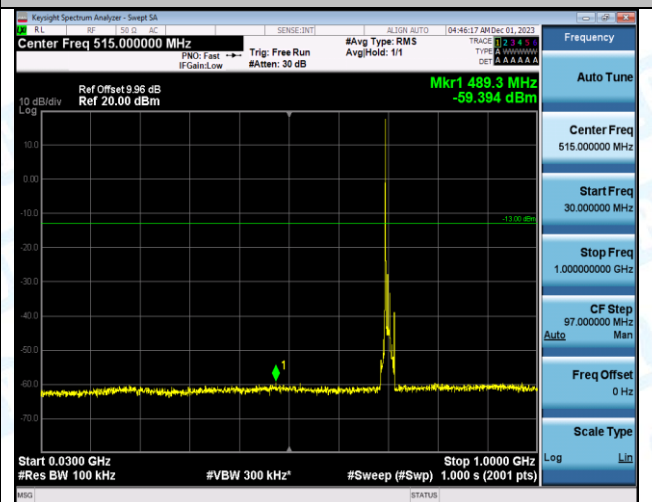

Band12_10MHz_16QAM_23095_1RB#0_30~1000_30~1000

Band12_10MHz_16QAM_23095_1RB#0_3000~10000_3000~10000