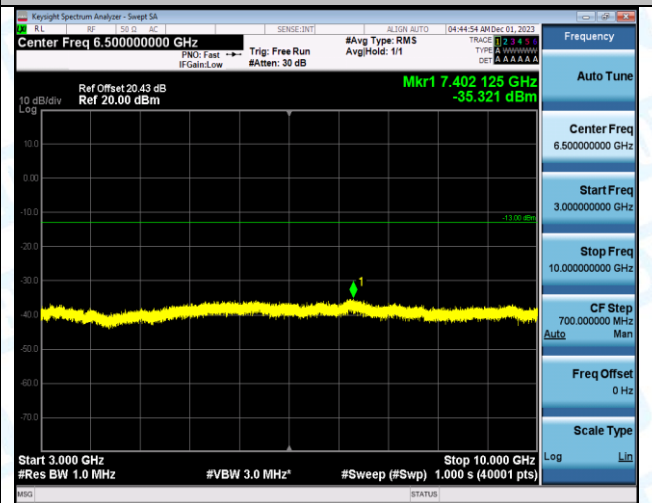

Band12_10MHz_16QAM_23060_1RB#0_3000~10000_3000~10000

Band12_10MHz_QPSK_23095_1RB#0_0.15~30_0.15~30