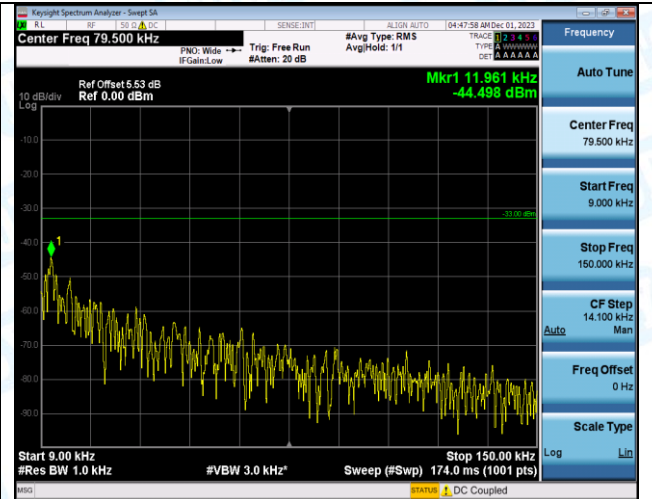

Band12_10MHz_16QAM_23130_1RB#0_0.009~0.15_0.009~0.15

Band12_10MHz_16QAM_23130_1RB#0_30~1000_30~1000