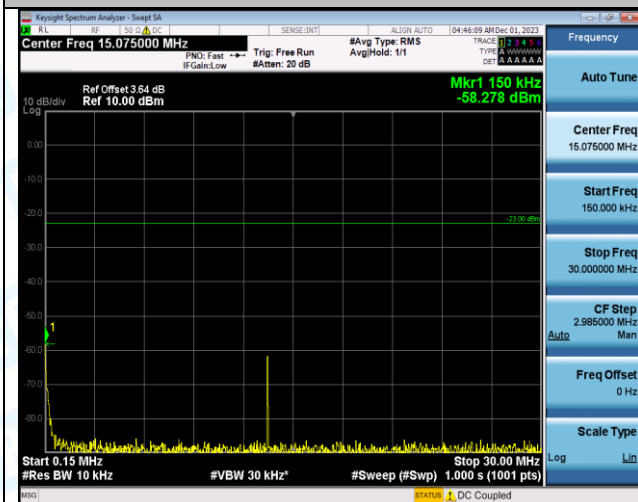

Band12_10MHz_16QAM_23095_1RB#0_0.15~30_0.15~30

Band12_10MHz_16QAM_23095_1RB#0_1000~3000_1000~3000