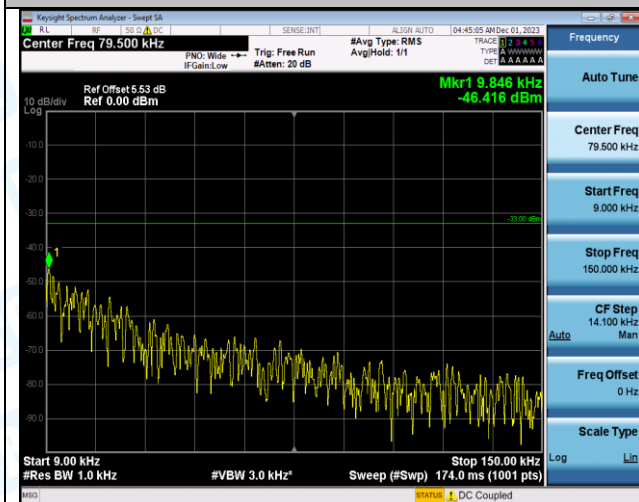

Band12_10MHz_QPSK_23095_1RB#0_0.009~0.15_0.009~0.15

Band12_10MHz_QPSK_23095_1RB#0_30~1000_30~1000