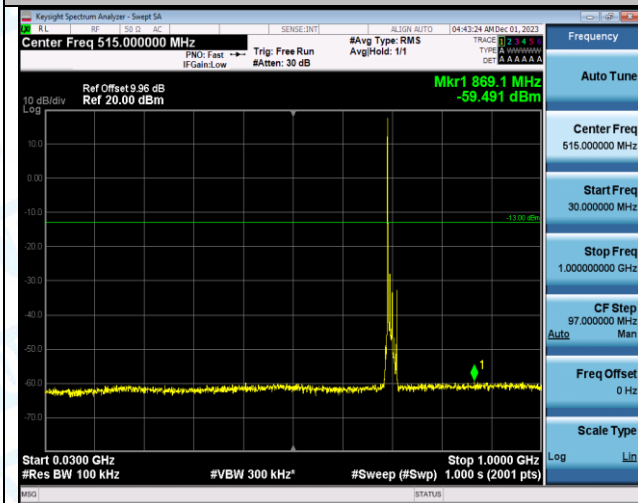

Band12\_10MHz\_QPSK\_23060\_1RB#0\_0.009~0.15\_0.009~0.15

Band12\_10MHz\_QPSK\_23060\_1RB#0\_0.15~30\_0.15~30

Band12\_10MHz\_QPSK\_23060\_1RB#0\_30~1000\_30~1000

Band12\_10MHz\_QPSK\_23060\_1RB#0\_1000~3000\_1000~3000