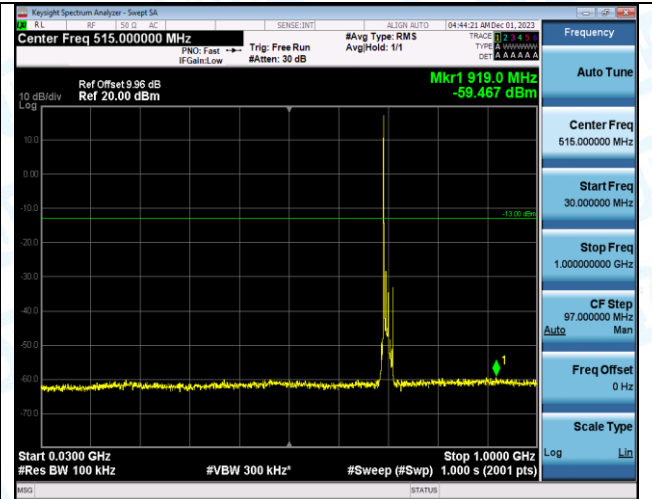

Band12\_10MHz\_QPSK\_23060\_1RB#0\_3000~10000\_3000~10000

Band12\_10MHz\_16QAM\_23060\_1RB#0\_0.009~0.15\_0.009~0.15

Band12\_10MHz\_16QAM\_23060\_1RB#0\_0.15~30\_0.15~30

Band12\_10MHz\_16QAM\_23060\_1RB#0\_30~1000\_30~1000