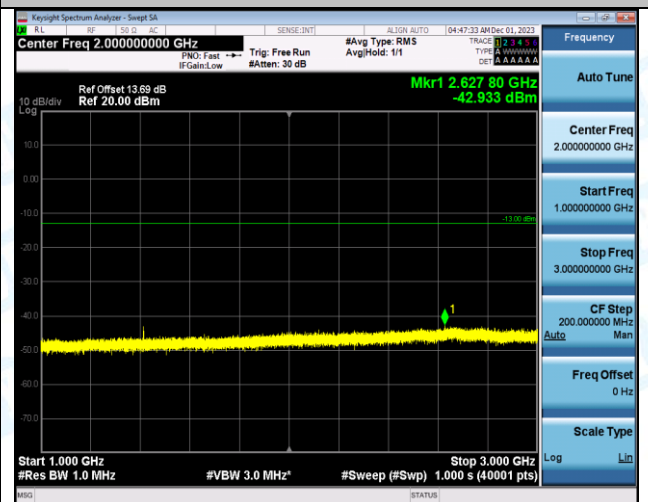

Band12_10MHz_QPSK_23130_1RB#0_1000~3000_1000~3000

Band12_10MHz_16QAM_23130_1RB#0_0.009~0.15_0.009~0.15