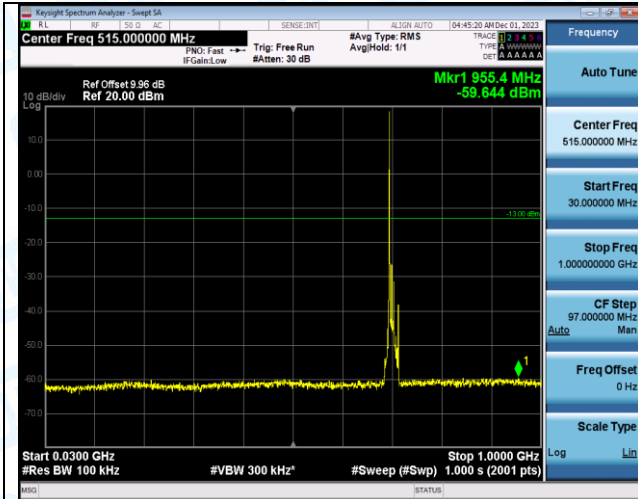

Band12_10MHz_QPSK_23095_1RB#0_30~1000_30~1000

Band12_10MHz_QPSK_23095_1RB#0_3000~10000_3000~10000