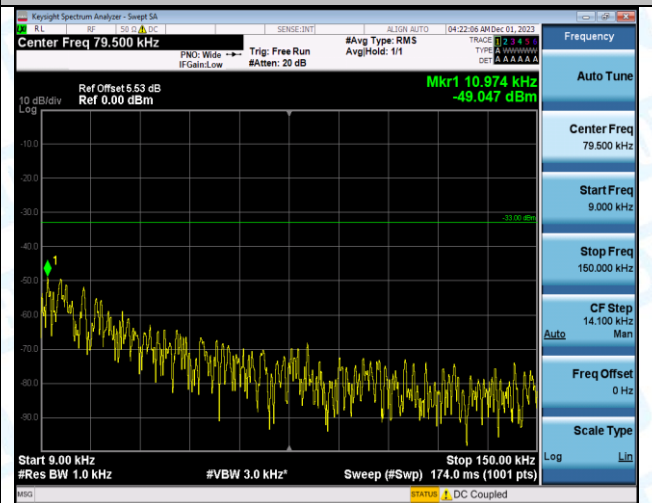

Band12_5MHz_16QAM_23095_1RB#0_0.009~0.15_0.009~0.15

Band12_5MHz_16QAM_23095_1RB#0_30~1000_30~1000