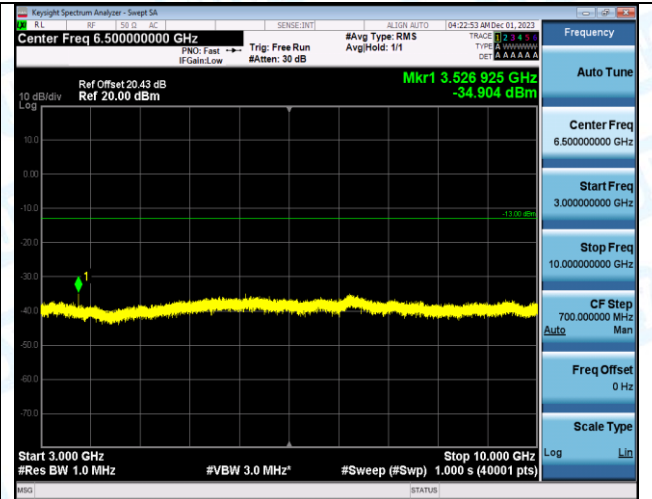

Band12_5MHz_16QAM_23095_1RB#0_3000~10000_3000~10000

Band12_5MHz_QPSK_23155_1RB#0_0.15~30_0.15~30