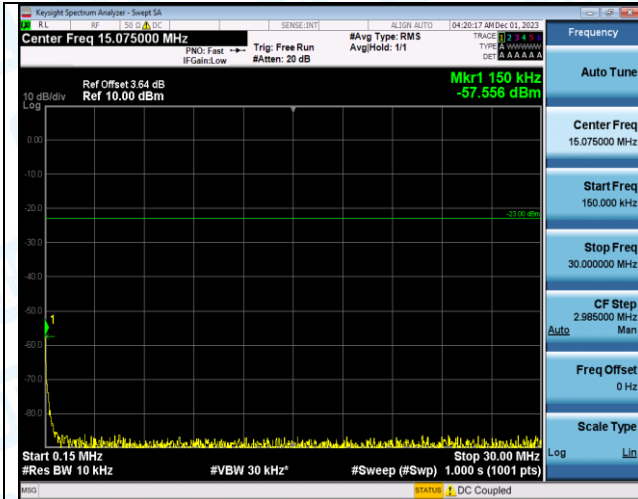

Band12_5MHz_QPSK_23035_1RB#0_1000~3000_1000~3000

Band12_5MHz_QPSK_23035_1RB#0_3000~10000_3000~10000

Band12_5MHz_16QAM_23035_1RB#0_0.009~0.15_0.009~0.15

Band12_5MHz_16QAM_23035_1RB#0_0.15~30_0.15~30

Band12_5MHz_16QAM_23035_1RB#0_30~1000_30~1000