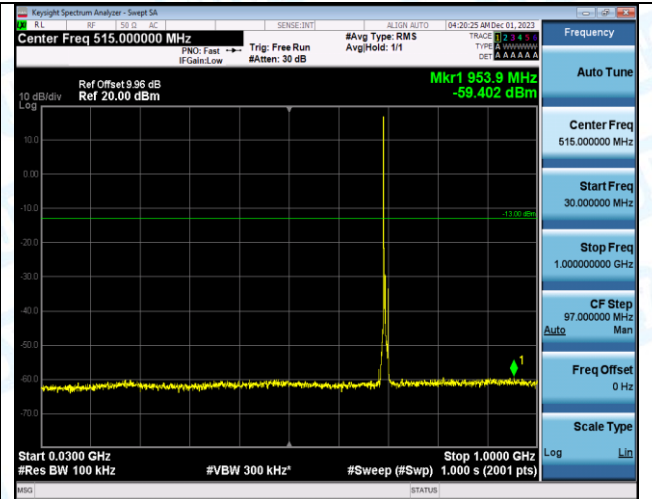

Band12_5MHz_QPSK_23035_1RB#0_1000~3000_1000~3000

Band12_5MHz_QPSK_23035_1RB#0_3000~10000_3000~10000

Band12_5MHz_16QAM_23035_1RB#0_0.009~0.15_0.009~0.15

Band12_5MHz_16QAM_23035_1RB#0_0.15~30_0.15~30

Band12_5MHz_16QAM_23035_1RB#0_30~1000_30~1000