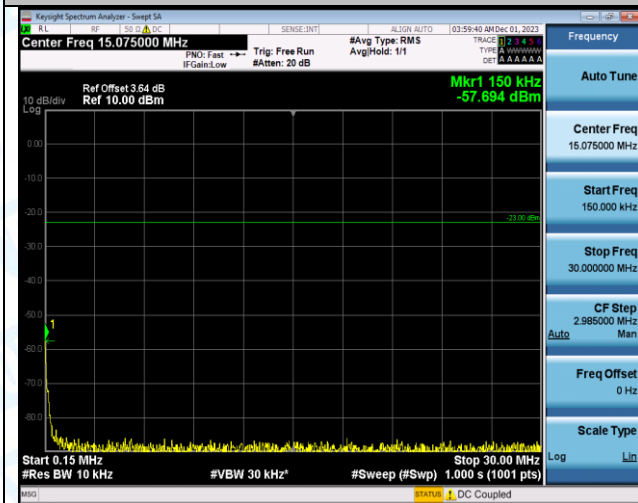

Band12_3MHz_QPSK_23165_1RB#0_1000~3000_1000~3000

Band12_3MHz_QPSK_23165_1RB#0_3000~10000_3000~10000

Band12_3MHz_16QAM_23165_1RB#0_0.009~0.15_0.009~0.15

Band12_3MHz_16QAM_23165_1RB#0_0.15~30_0.15~30

Band12_3MHz_16QAM_23165_1RB#0_30~1000_30~1000