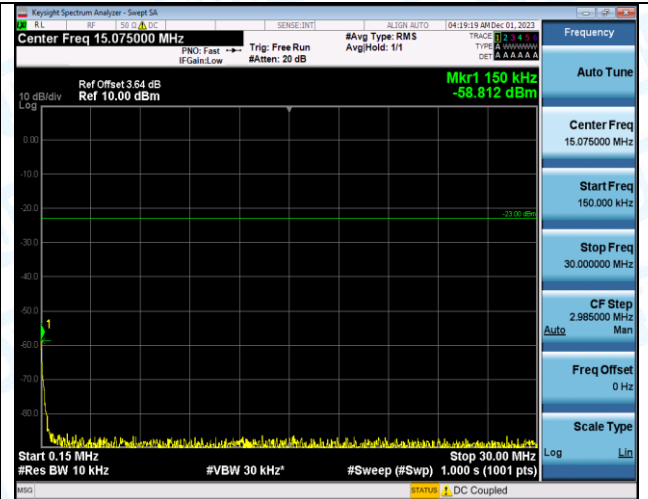

Band12_3MHz_16QAM_23165_1RB#0_1000~3000_1000~3000

Band12_3MHz_16QAM_23165_1RB#0_3000~10000_3000~10000

Band12_5MHz_QPSK_23035_1RB#0_0.009~0.15_0.009~0.15

Band12_5MHz_QPSK_23035_1RB#0_0.15~30_0.15~30

Band12_5MHz_QPSK_23035_1RB#0_30~1000_30~1000