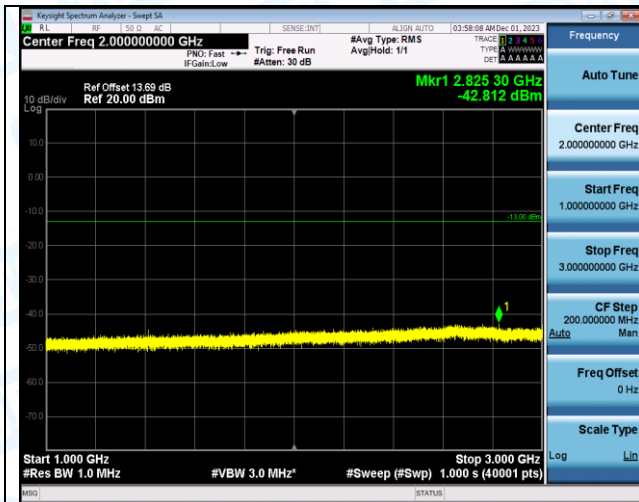

Band12_3MHz_16QAM_23095_1RB#0_1000~3000_1000~3000

Band12_3MHz_QPSK_23165_1RB#0_0.009~0.15_0.009~0.15