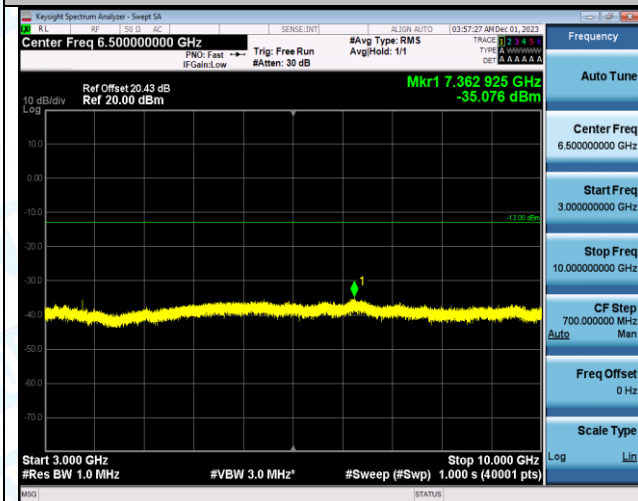

Band12_3MHz_QPSK_23095_1RB#0_3000-10000_3000~10000

Band12_3MHz_16QAM_23095_1RB#0_0.15~30_0.15~30