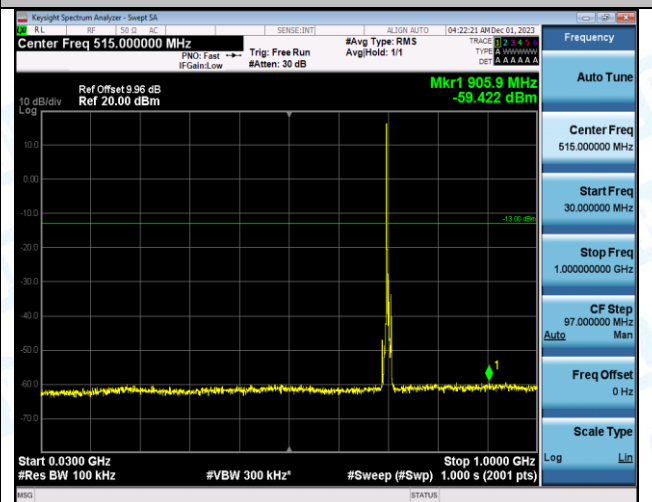

Band12_5MHz_QPSK_23095_1RB#0_1000~3000_1000~3000

Band12_5MHz_QPSK_23095_1RB#0_3000-10000_3000~10000

Band12_5MHz_16QAM_23095_1RB#0_0.009~0.15_0.009~0.15

Band12_5MHz_16QAM_23095_1RB#0_0.15~30_0.15~30

Band12_5MHz_16QAM_23095_1RB#0_30~1000_30~1000