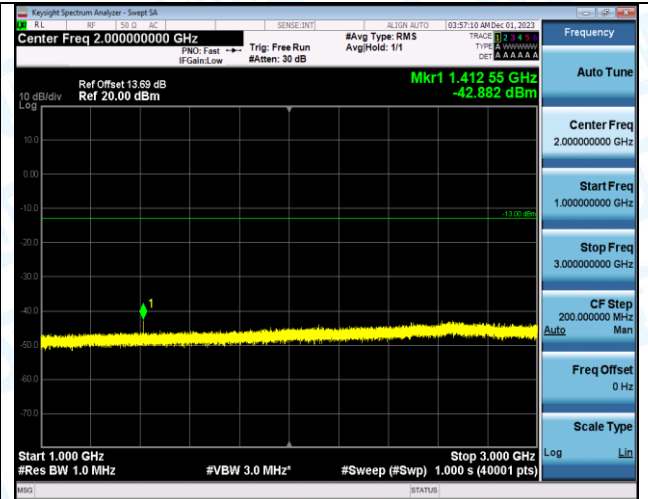

Band12_3MHz_QPSK_23095_1RB#0_1000-3000_1000-3000

Band12_3MHz_16QAM_23095_1RB#0_0.009~0.15_0.009~0.15