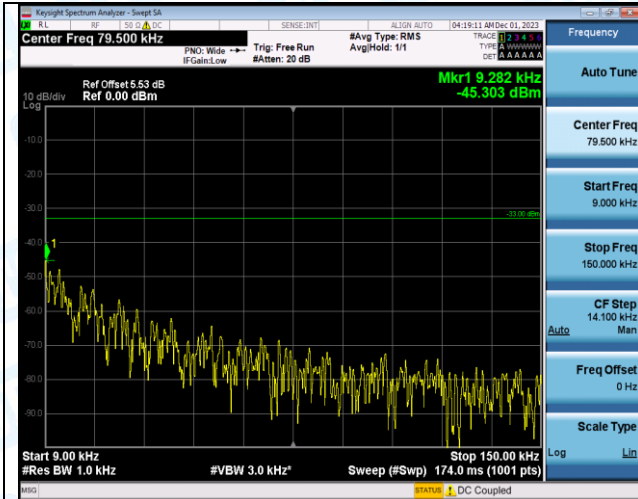

Band12_3MHz_16QAM_23165_1RB#0_1000~3000_1000~3000

Band12_3MHz_16QAM_23165_1RB#0_3000~10000_3000~10000

Band12_5MHz_QPSK_23035_1RB#0_0.009~0.15_0.009~0.15

Band12_5MHz_QPSK_23035_1RB#0_0.15~30_0.15~30

Band12_5MHz_QPSK_23035_1RB#0_30~1000_30~1000