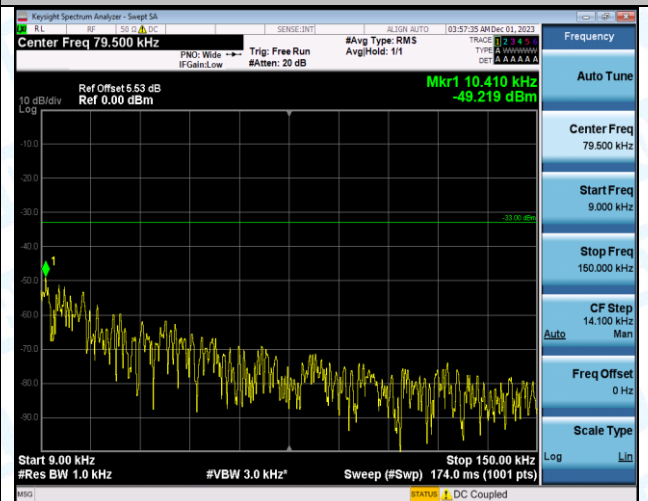

Band12_3MHz_16QAM_23095_1RB#0_0.009~0.15_0.009~0.15

Band12_3MHz_16QAM_23095_1RB#0_30~1000_30~1000