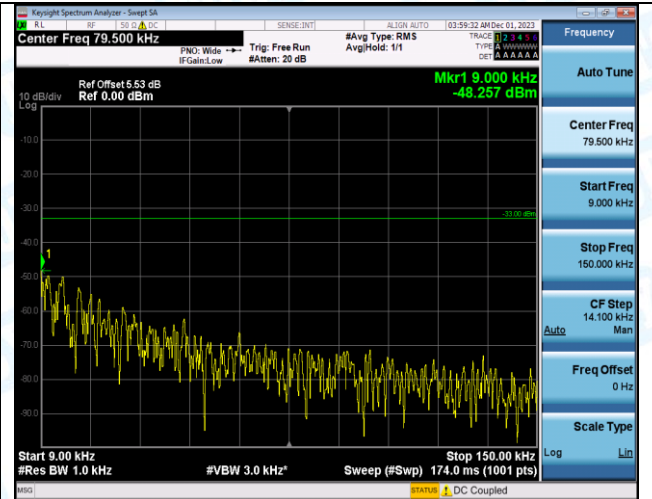

Band12_3MHz_QPSK_23165_1RB#0_1000~3000_1000~3000

Band12_3MHz_QPSK_23165_1RB#0_3000~10000_3000~10000

Band12_3MHz_16QAM_23165_1RB#0_0.009~0.15_0.009~0.15

Band12_3MHz_16QAM_23165_1RB#0_0.15~30_0.15~30

Band12_3MHz_16QAM_23165_1RB#0_30~1000_30~1000