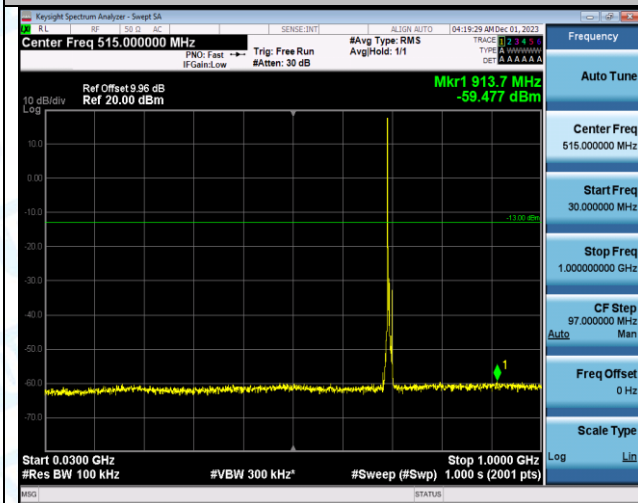

Band12_5MHz_QPSK_23035_1RB#0_30~1000_30~1000

Band12_5MHz_QPSK_23035_1RB#0_3000~10000_3000~10000