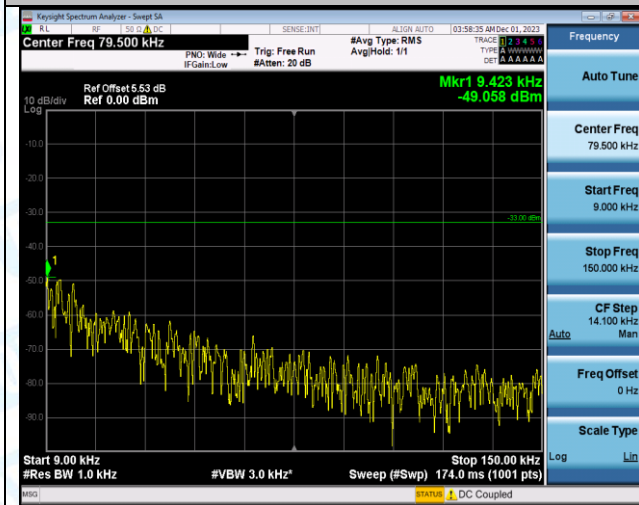

Band12_3MHz_16QAM_23095_1RB#0_1000~3000_1000~3000

Band12_3MHz_16QAM_23095_1RB#0_3000~10000_3000~10000

Band12_3MHz_QPSK_23165_1RB#0_0.009~0.15_0.009~0.15

Band12_3MHz_QPSK_23165_1RB#0_0.15~30_0.15~30

Band12_3MHz_QPSK_23165_1RB#0_30~1000_30~1000