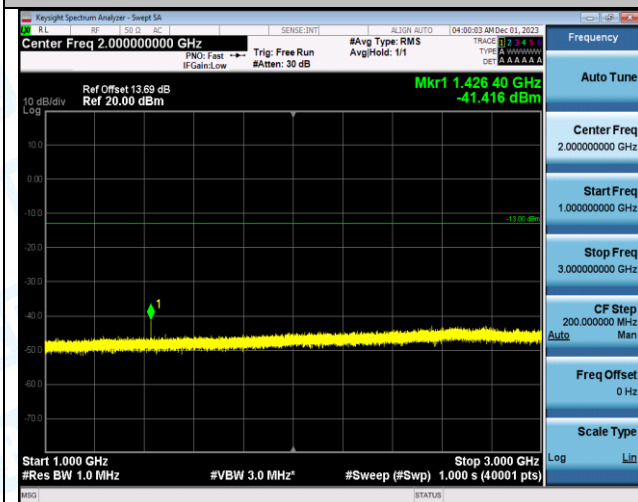

Band12_3MHz_16QAM_23165_1RB#0_1000~3000_1000~3000

Band12_5MHz_QPSK_23035_1RB#0_0.009~0.15_0.009~0.15