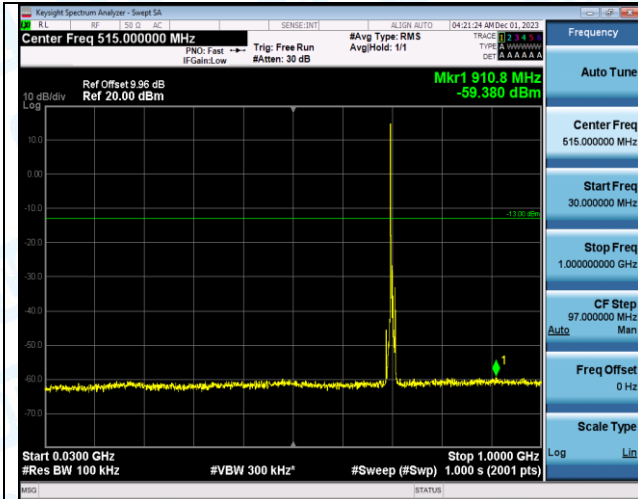

Band12_5MHz_QPSK_23095_1RB#0_30~1000_30~1000

Band12_5MHz_QPSK_23095_1RB#0_3000-10000_3000~10000