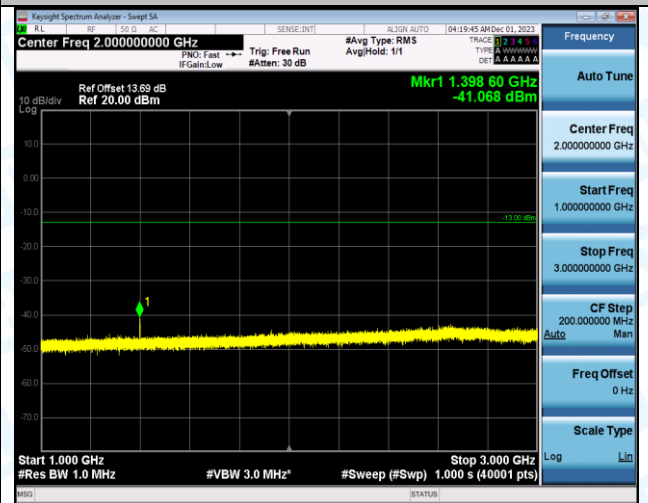

Band12_5MHz_QPSK_23035_1RB#0_1000~3000_1000~3000

Band12_5MHz_16QAM_23035_1RB#0_0.009~0.15_0.009~0.15