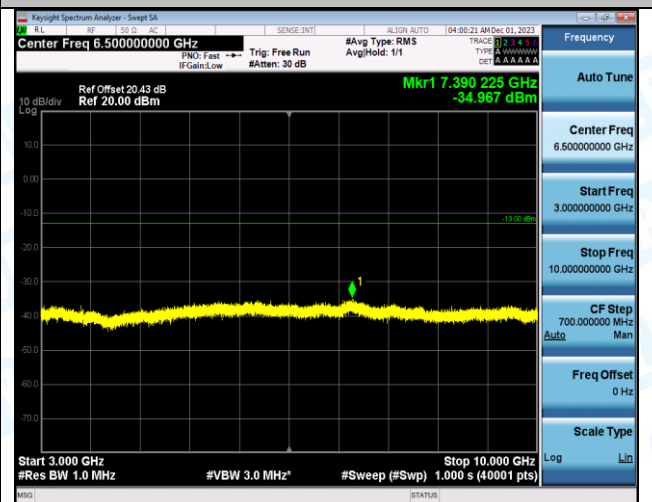

Band12_3MHz_16QAM_23165_1RB#0_3000~10000_3000~10000

Band12_5MHz_QPSK_23035_1RB#0_0.15~30_0.15~30