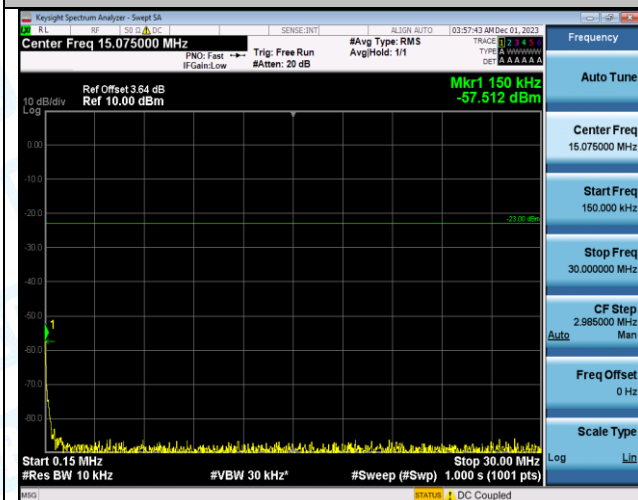

Band12_3MHz_QPSK_23095_1RB#0_1000-3000_1000-3000

Band12_3MHz_QPSK_23095_1RB#0_3000-10000_3000~10000

Band12_3MHz_16QAM_23095_1RB#0_0.009~0.15_0.009~0.15

Band12_3MHz_16QAM_23095_1RB#0_0.15~30_0.15~30

Band12_3MHz_16QAM_23095_1RB#0_30~1000_30~1000