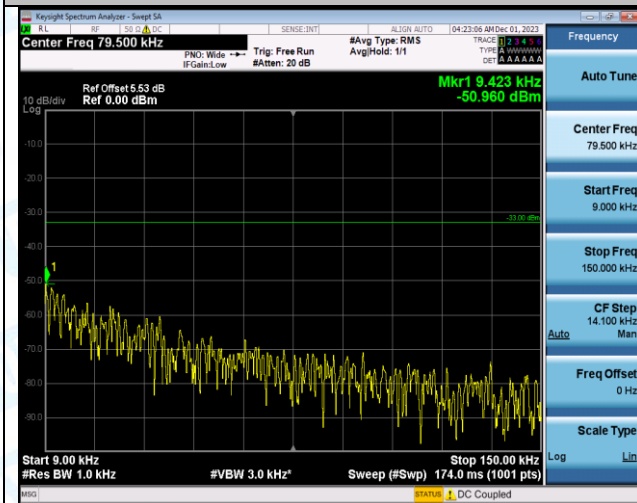

Band12_5MHz_16QAM_23095_1RB#0_1000~3000_1000~3000

Band12_5MHz_16QAM_23095_1RB#0_3000~10000_3000~10000

Band12_5MHz_QPSK_23155_1RB#0_0.009~0.15_0.009~0.15

Band12_5MHz_QPSK_23155_1RB#0_0.15~30_0.15~30

Band12_5MHz_QPSK_23155_1RB#0_30~1000_30~1000