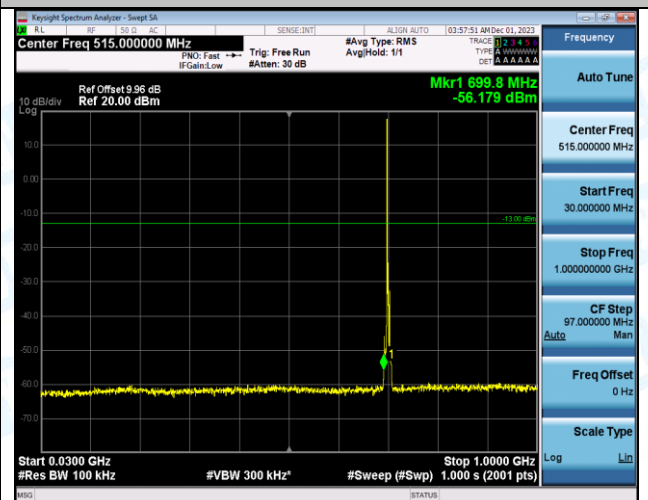

Band12_3MHz_QPSK_23095_1RB#0_1000-3000_1000-3000

Band12_3MHz_QPSK_23095_1RB#0_3000-10000_3000~10000

Band12_3MHz_16QAM_23095_1RB#0_0.009~0.15_0.009~0.15

Band12_3MHz_16QAM_23095_1RB#0_0.15~30_0.15~30

Band12_3MHz_16QAM_23095_1RB#0_30~1000_30~1000