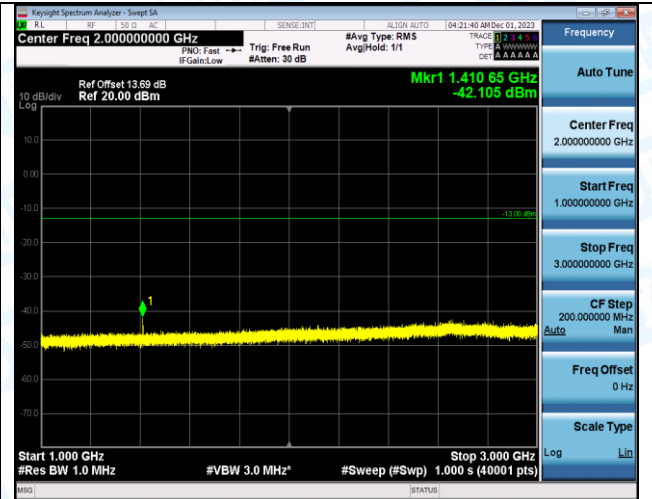

Band12_5MHz_QPSK_23095_1RB#0_1000~3000_1000~3000

Band12_5MHz_16QAM_23095_1RB#0_0.009~0.15_0.009~0.15