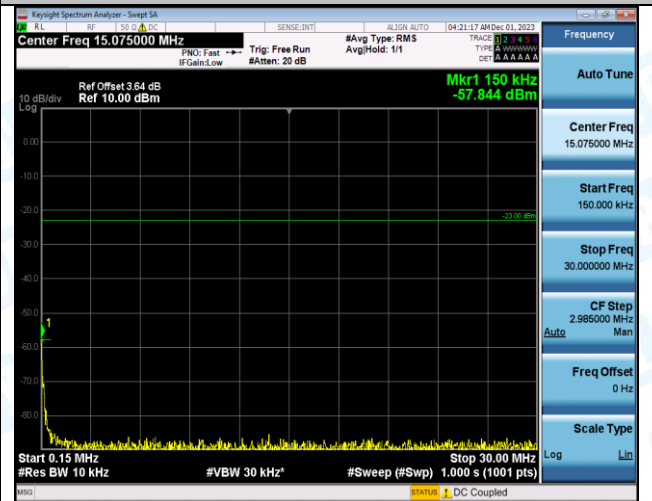

Band12_5MHz_QPSK_23095_1RB#0_0.15~30_0.15~30

Band12_5MHz_QPSK_23095_1RB#0_1000~3000_1000~3000