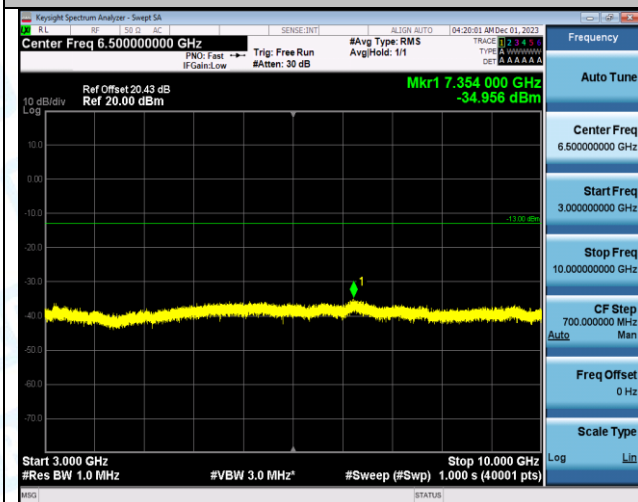

Band12_5MHz_QPSK_23035_1RB#0_3000~10000_3000~10000

Band12_5MHz_16QAM_23035_1RB#0_0.15~30_0.15~30