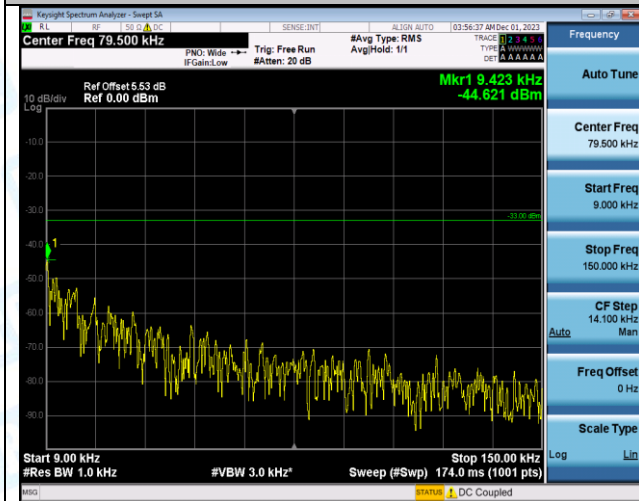

Band12_3MHz_16QAM_23025_1RB#0_1000-3000_1000-3000

Band12_3MHz_16QAM_23025_1RB#0_3000-10000_3000-10000

Band12_3MHz_QPSK_23095_1RB#0_0.009-0.15_0.009-0.15

Band12_3MHz_QPSK_23095_1RB#0_0.15-30_0.15-30

Band12_3MHz_QPSK_23095_1RB#0_30-1000_30-1000