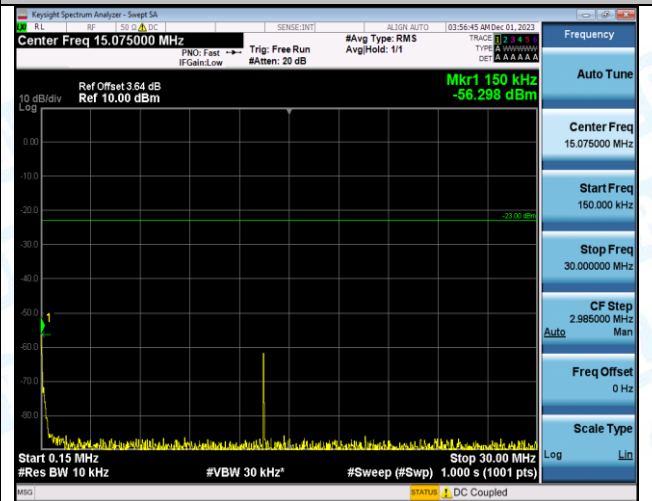

Band12_3MHz_16QAM_23025_1RB#0_1000-3000_1000-3000

Band12_3MHz_16QAM_23025_1RB#0_3000-10000_3000-10000

Band12_3MHz_QPSK_23095_1RB#0_0.009-0.15_0.009-0.15

Band12_3MHz_QPSK_23095_1RB#0_0.15-30_0.15-30

Band12_3MHz_QPSK_23095_1RB#0_30-1000_30-1000