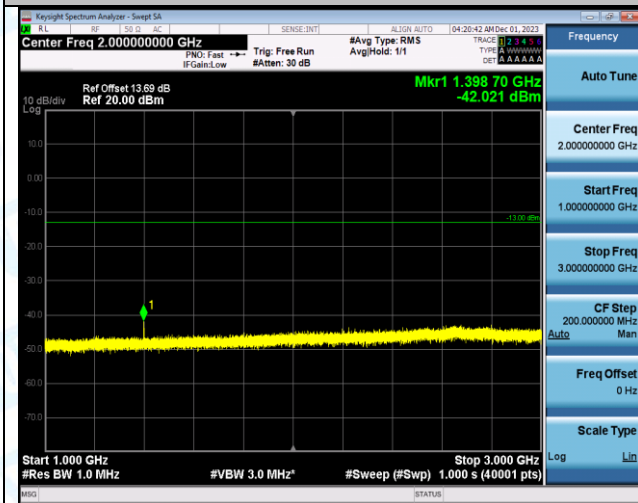

Band12_5MHz_16QAM_23035_1RB#0_1000~3000_1000~3000

Band12_5MHz_QPSK_23095_1RB#0_0.009~0.15_0.009~0.15