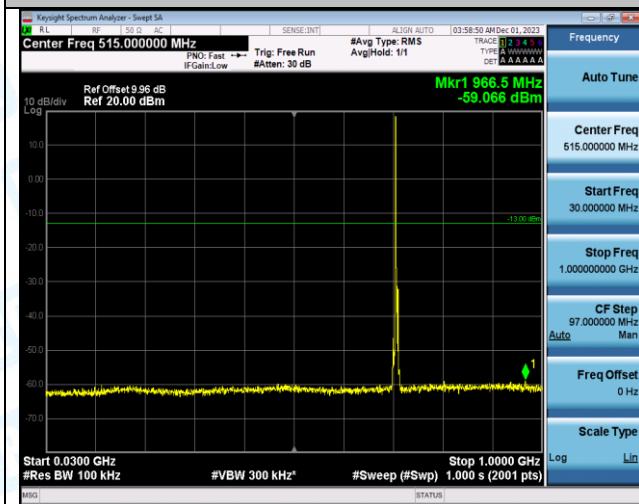

Band12_3MHz_QPSK_23165_1RB#0_30~1000_30~1000

Band12_3MHz_QPSK_23165_1RB#0_3000~10000_3000~10000