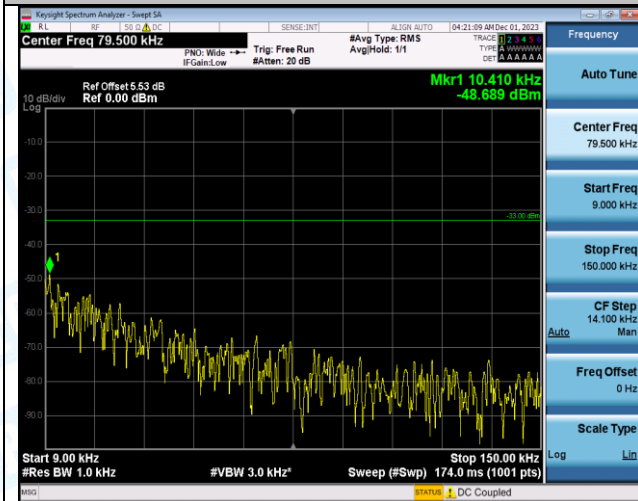

Band12_5MHz_QPSK_23095_1RB#0_0.009~0.15_0.009~0.15

Band12_5MHz_QPSK_23095_1RB#0_30~1000_30~1000