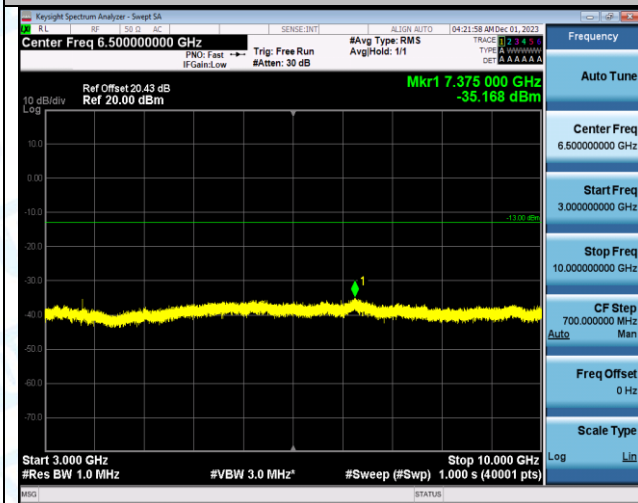

Band12_5MHz_QPSK_23095_1RB#0_3000-10000_3000~10000

Band12_5MHz_16QAM_23095_1RB#0_0.15~30_0.15~30