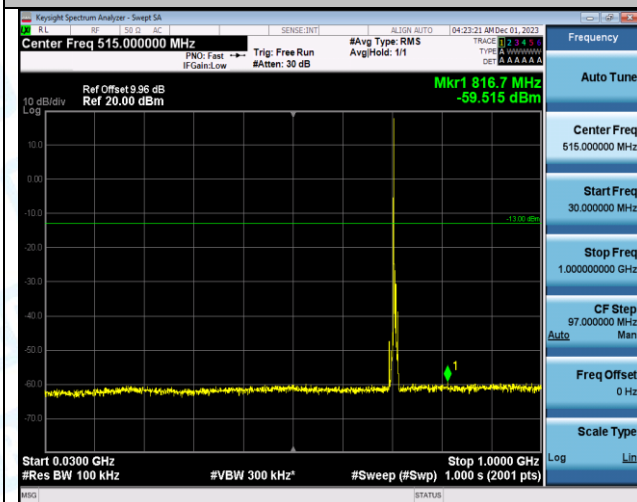

Band12_5MHz_QPSK_23155_1RB#0_30~1000_30~1000

Band12_5MHz_QPSK_23155_1RB#0_3000~10000_3000~10000