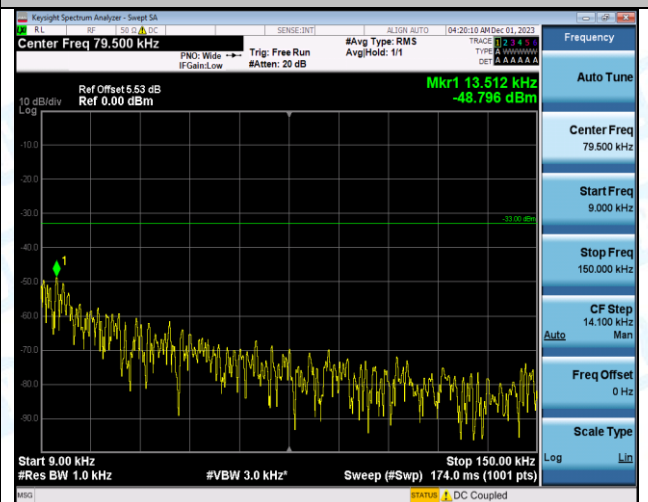

Band12_5MHz_QPSK_23035_1RB#0_1000~3000_1000~3000

Band12_5MHz_QPSK_23035_1RB#0_3000~10000_3000~10000

Band12_5MHz_16QAM_23035_1RB#0_0.009~0.15_0.009~0.15

Band12_5MHz_16QAM_23035_1RB#0_0.15~30_0.15~30

Band12_5MHz_16QAM_23035_1RB#0_30~1000_30~1000