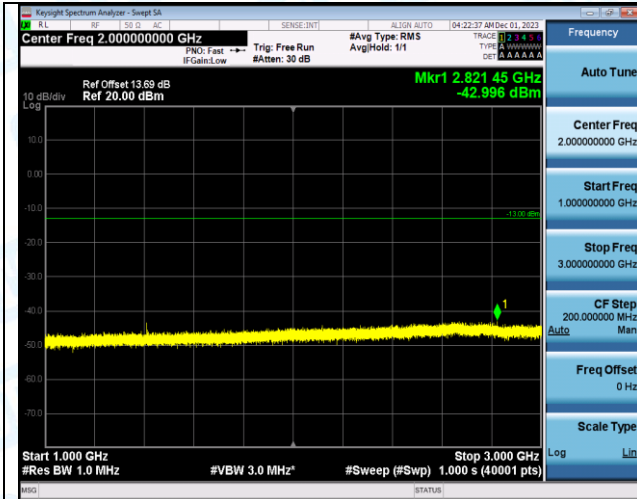

Band12_5MHz_16QAM_23095_1RB#0_1000~3000_1000~3000

Band12_5MHz_QPSK_23155_1RB#0_0.009~0.15_0.009~0.15