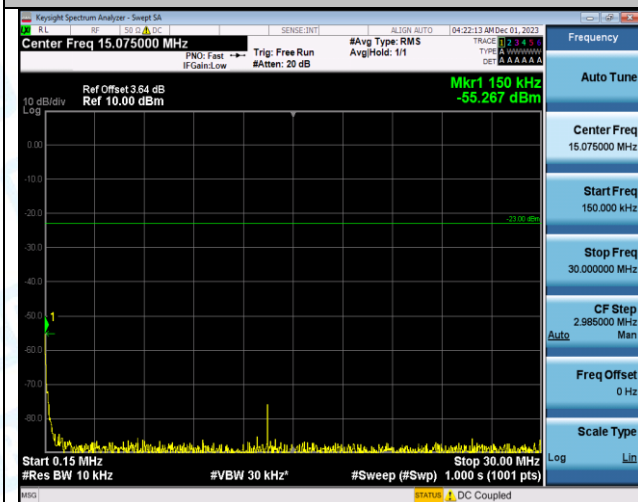

Band12_5MHz_QPSK_23095_1RB#0_1000~3000_1000~3000

Band12_5MHz_QPSK_23095_1RB#0_3000-10000_3000~10000

Band12_5MHz_16QAM_23095_1RB#0_0.009~0.15_0.009~0.15

Band12_5MHz_16QAM_23095_1RB#0_0.15~30_0.15~30

Band12_5MHz_16QAM_23095_1RB#0_30~1000_30~1000