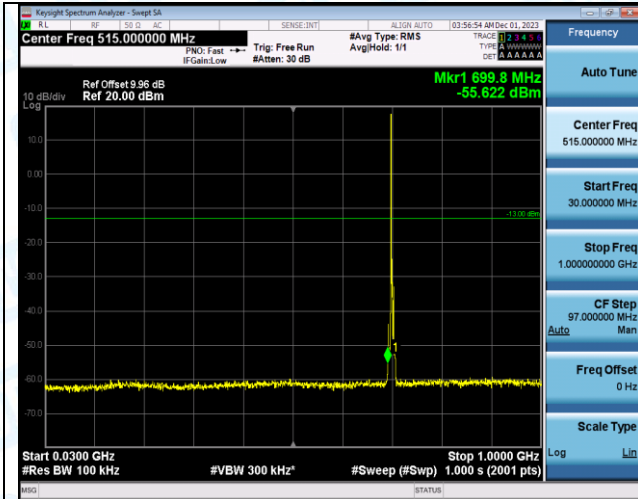

Band12_3MHz_QPSK_23095_1RB#0_30-1000_30-1000

Band12_3MHz_QPSK_23095_1RB#0_3000-10000_3000~10000