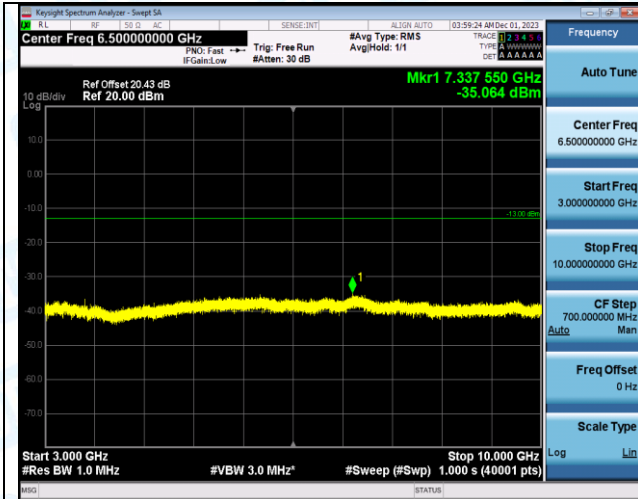

Band12_3MHz_QPSK_23165_1RB#0_3000~10000_3000~10000

Band12_3MHz_16QAM_23165_1RB#0_0.15~30_0.15~30