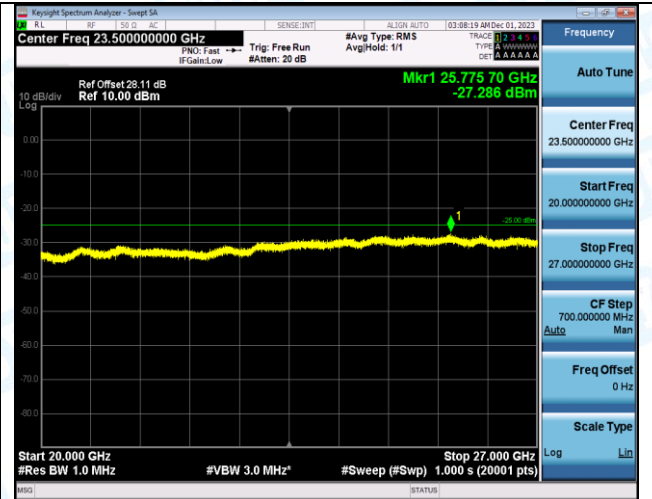

Band7_20MHz_16QAM_21100_1RB#0_20000~27000_20000~27000

Band7_20MHz_QPSK_21350_1RB#0_0.15~30_0.15~30