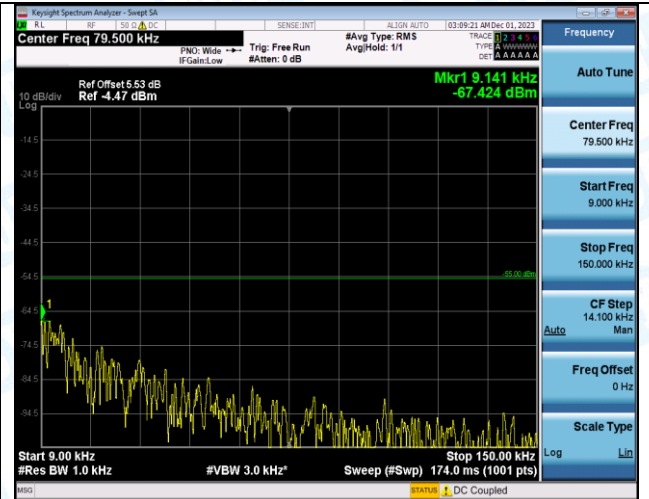

Band7_20MHz_QPSK_21350_1RB#0_1000~20000_1000~20000

Band7_20MHz_QPSK_21350_1RB#0_20000~27000_20000~27000

Band7_20MHz_16QAM_21350_1RB#0_0.009~0.15_0.009~0.15

Band7_20MHz_16QAM_21350_1RB#0_0.15~30_0.15~30

Band7_20MHz_16QAM_21350_1RB#0_30~1000_30~1000