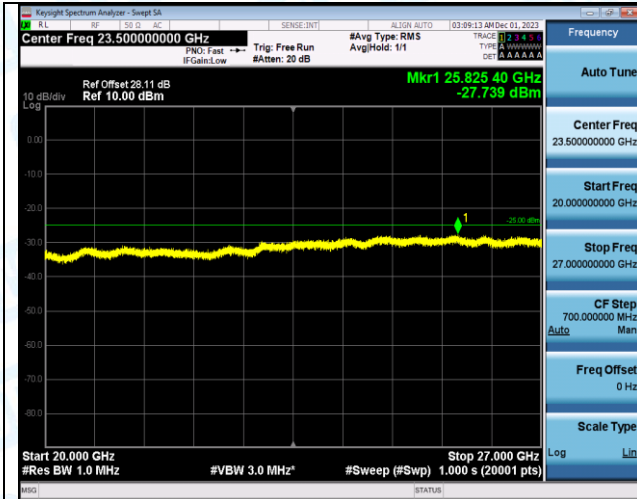

Band7_20MHz_QPSK_21350_1RB#0_20000~27000_20000~27000

Band7_20MHz_16QAM_21350_1RB#0_0.15~30_0.15~30