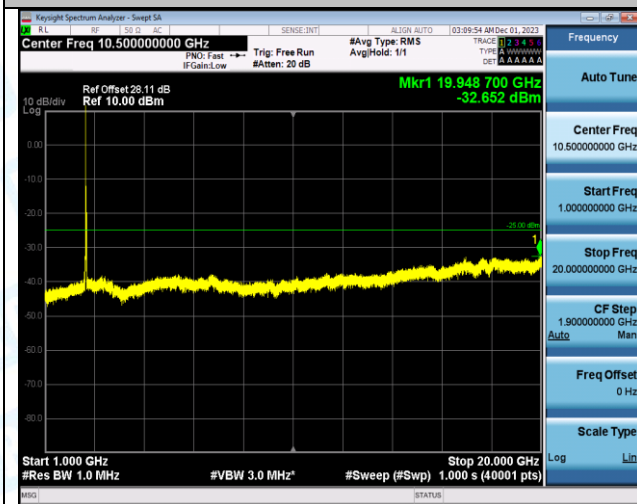

Band7_20MHz_16QAM_21350_1RB#0_1000~20000_1000~20000