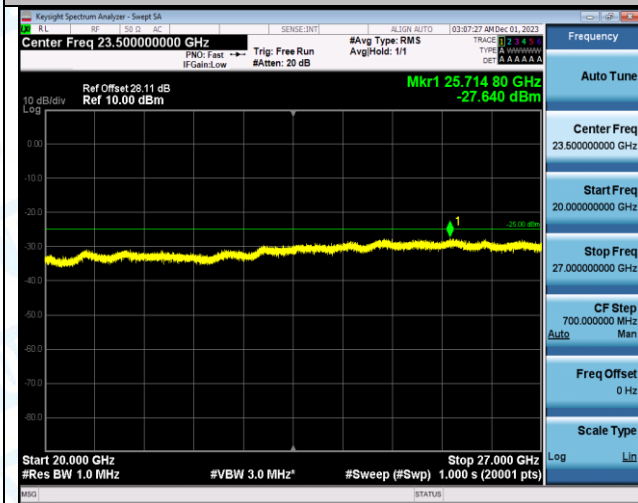

Band7_20MHz_QPSK_21100_1RB#0_20000~27000_20000~27000

Band7_20MHz_16QAM_21100_1RB#0_0.15~30_0.15~30