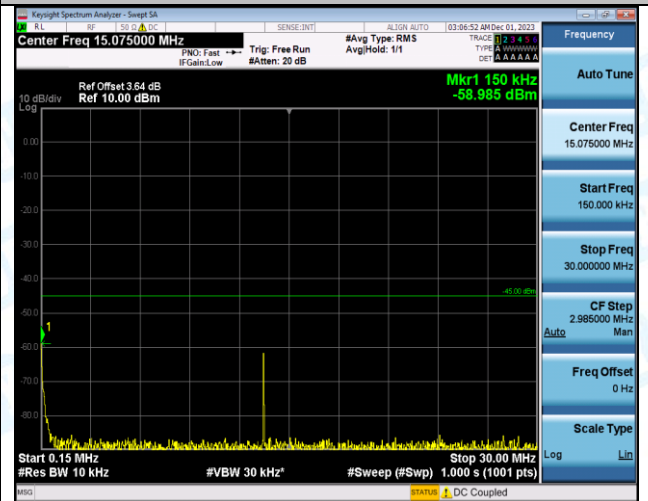

Band7_20MHz_16QAM_20850_1RB#0_1000~20000_1000~20000

Band7_20MHz_16QAM_20850_1RB#0_20000~27000_20000~27000

Band7_20MHz_QPSK_21100_1RB#0_0.009~0.15_0.009~0.15

Band7_20MHz_QPSK_21100_1RB#0_0.15~30_0.15~30

Band7_20MHz_QPSK_21100_1RB#0_30~1000_30~1000