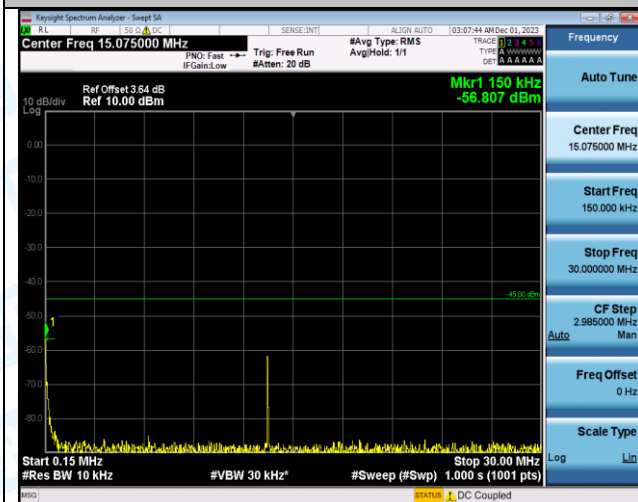

Band7_20MHz_QPSK_21100_1RB#0_1000~20000_1000~20000

Band7_20MHz_QPSK_21100_1RB#0_20000~27000_20000~27000

Band7_20MHz_16QAM_21100_1RB#0_0.009~0.15_0.009~0.15

Band7_20MHz_16QAM_21100_1RB#0_0.15~30_0.15~30

Band7_20MHz_16QAM_21100_1RB#0_30~1000_30~1000