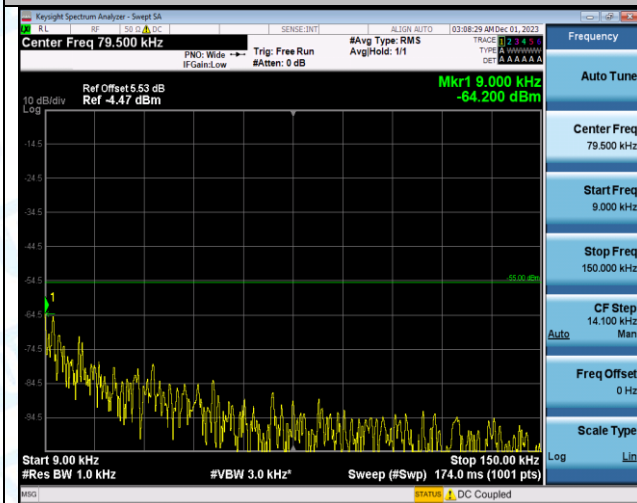

Band7_20MHz_16QAM_21100_1RB#0_1000~20000_1000~20000

Band7_20MHz_16QAM_21100_1RB#0_20000~27000_20000~27000

Band7_20MHz_QPSK_21350_1RB#0_0.009~0.15_0.009~0.15

Band7_20MHz_QPSK_21350_1RB#0_0.15~30_0.15~30

Band7_20MHz_QPSK_21350_1RB#0_30~1000_30~1000