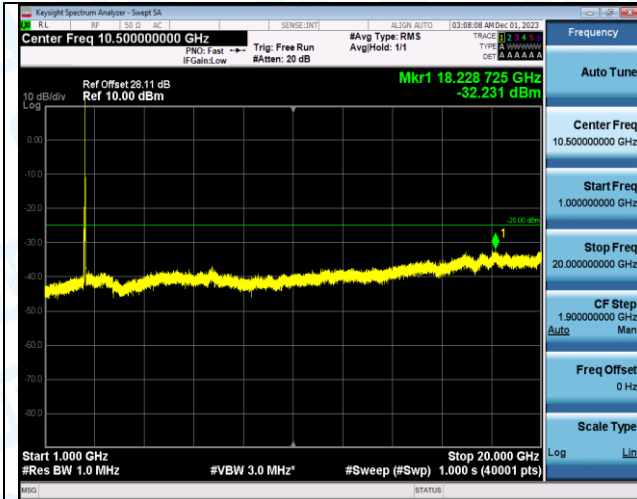

Band7_20MHz_16QAM_21100_1RB#0_1000~20000_1000~20000

Band7_20MHz_QPSK_21350_1RB#0_0.009~0.15_0.009~0.15