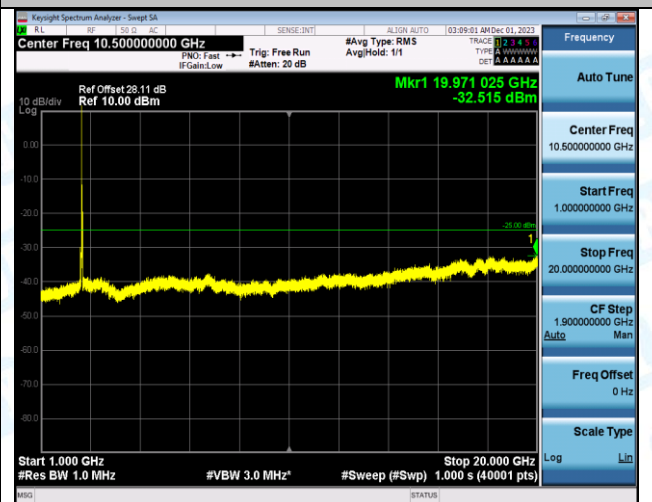

Band7_20MHz_QPSK_21350_1RB#0_1000~20000_1000~20000

Band7_20MHz_16QAM_21350_1RB#0_0.009~0.15_0.009~0.15