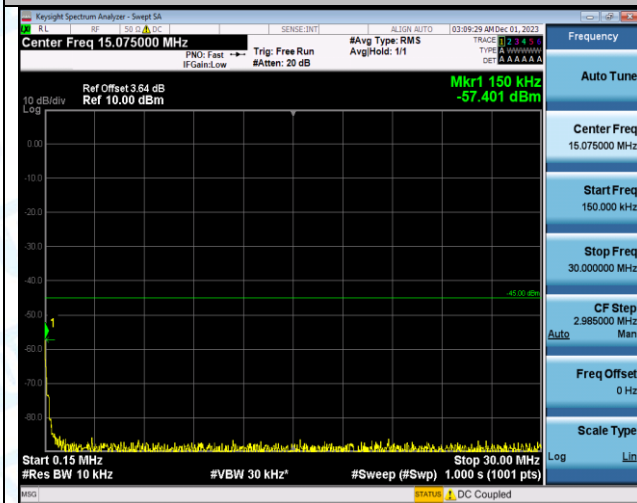

Band7_20MHz_QPSK_21350_1RB#0_1000~20000_1000~20000

Band7_20MHz_QPSK_21350_1RB#0_20000~27000_20000~27000

Band7_20MHz_16QAM_21350_1RB#0_0.009~0.15_0.009~0.15

Band7_20MHz_16QAM_21350_1RB#0_0.15~30_0.15~30

Band7_20MHz_16QAM_21350_1RB#0_30~1000_30~1000