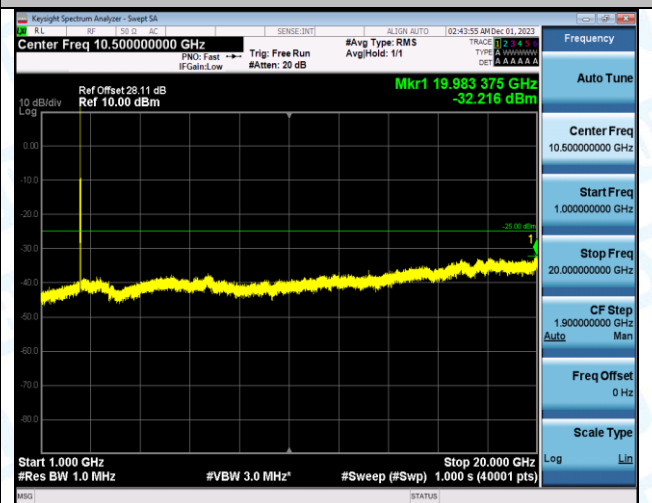

Band7_15MHz_QPSK_20825_1RB#0_0.009~0.15_0.009~0.15

Band7_15MHz_QPSK_20825_1RB#0_0.15~30_0.15~30

Band7_15MHz_QPSK_20825_1RB#0_30~1000_30~1000

Band7_15MHz_QPSK_20825_1RB#0_1000~2000_1000~20000

Band7_15MHz_QPSK_20825_1RB#0_20000~27000_20000~27000