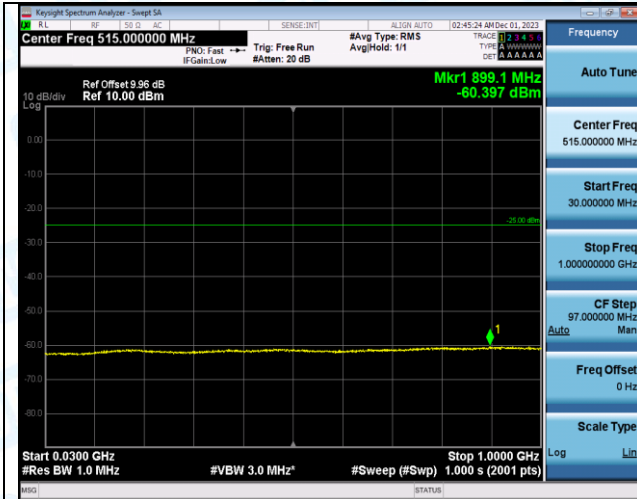

Band7_15MHz_QPSK_21100_1RB#0_30~1000_30~1000

Band7_15MHz_QPSK_21100_1RB#0_20000~27000_20000~27000