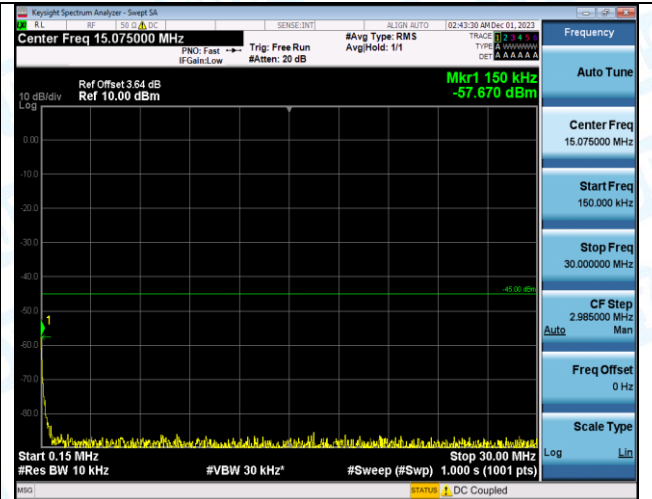

Band7_15MHz_QPSK_20825_1RB#0_0.15~30_0.15~30

Band7_15MHz_QPSK_20825_1RB#0_1000~2000_1000~20000