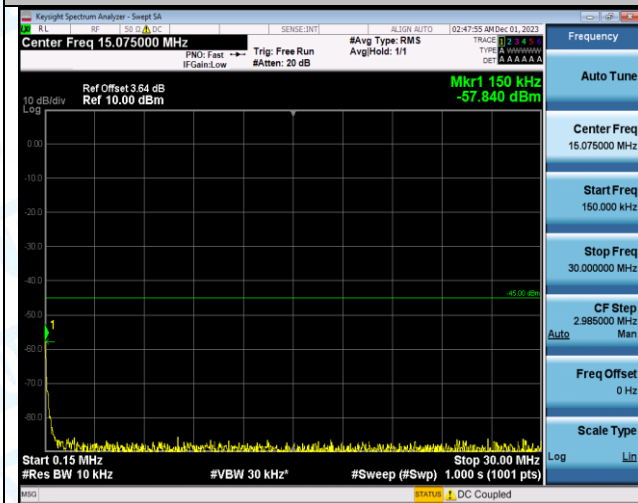

Band7_15MHz_16QAM_21375_1RB#0_0.15~30_0.15~30

Band7_15MHz_16QAM_21375_1RB#0_1000~20000_1000~20000