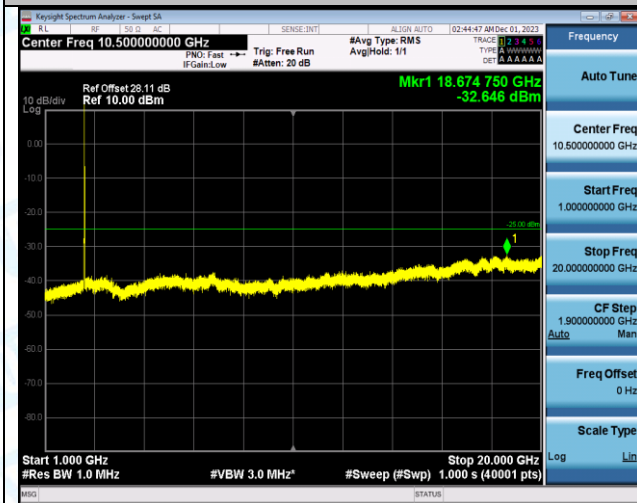

Band7_15MHz_16QAM_20825_1RB#0_0.009~0.15_0.009~0.15

Band7_15MHz_16QAM_20825_1RB#0_0.15~30_0.15~30

Band7_15MHz_16QAM_20825_1RB#0_30~1000_30~1000

Band7_15MHz_16QAM_20825_1RB#0_1000~20000_1000~20000

Band7_15MHz_16QAM_20825_1RB#0_20000~27000_20000~27000