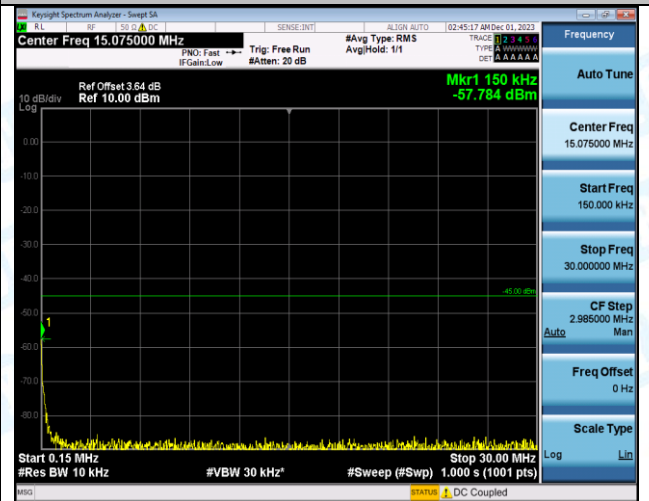

Band7_15MHz_QPSK_21100_1RB#0_0.15~30_0.15~30

Band7_15MHz_QPSK_21100_1RB#0_1000~20000_1000~20000