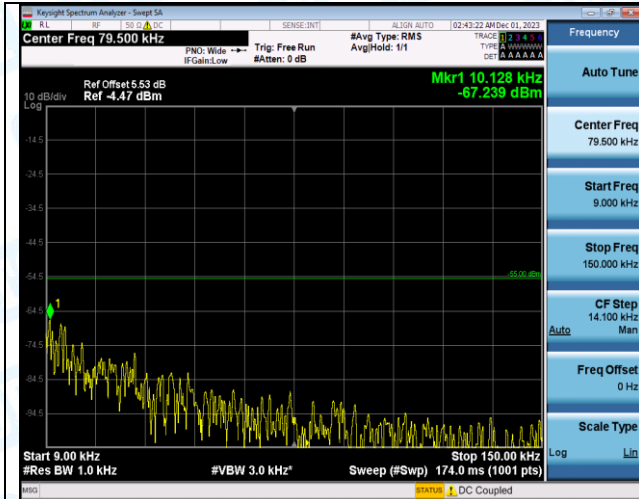

Band7_15MHz_QPSK_20825_1RB#0_0.009~0.15_0.009~0.15

Band7_15MHz_QPSK_20825_1RB#0_30~1000_30~1000