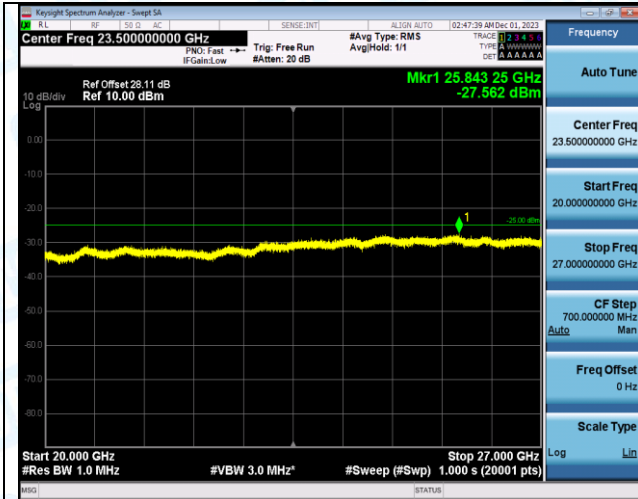

Band7_15MHz_QPSK_21375_1RB#0_20000-27000_20000-27000

Band7_15MHz_16QAM_21375_1RB#0_0.15~30_0.15~30