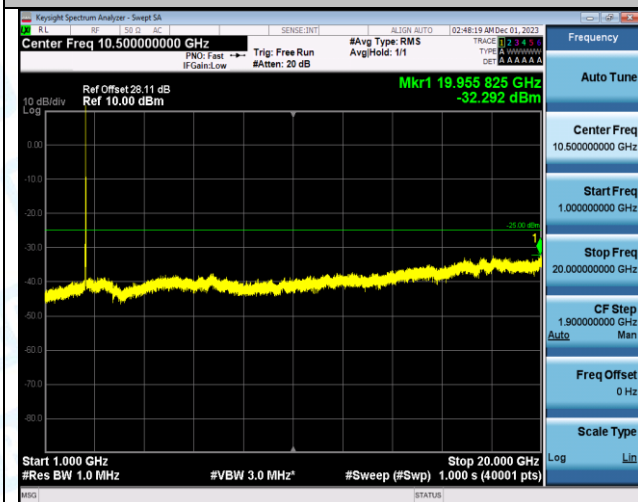

Band7_15MHz_16QAM_21375_1RB#0_0.009-0.15_0.009-0.15

Band7_15MHz_16QAM_21375_1RB#0_0.15~30_0.15~30

Band7_15MHz_16QAM_21375_1RB#0_30~1000_30~1000

Band7_15MHz_16QAM_21375_1RB#0_1000~20000_1000~20000

Band7_15MHz_16QAM_21375_1RB#0_20000~27000_20000~27000