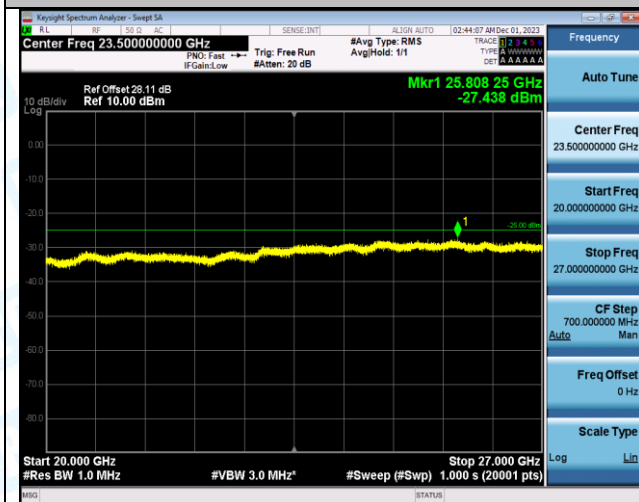

Band7_15MHz_QPSK_20825_1RB#0_20000~27000_20000~27000

Band7_15MHz_16QAM_20825_1RB#0_0.15~30_0.15~30