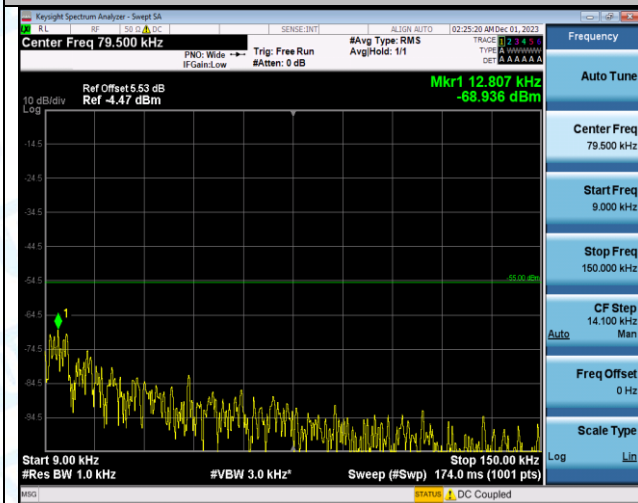

Band7_10MHz_QPSK_21400_1RB#0_0.009-0.15_0.009-0.15

Band7_10MHz_QPSK_21400_1RB#0_0.15-30_0.15-30

Band7_10MHz_QPSK_21400_1RB#0_30-1000_30-1000

Band7_10MHz_QPSK_21400_1RB#0_1000-20000_1000-20000

Band7_10MHz_QPSK_21400_1RB#0_20000-27000_20000-27000