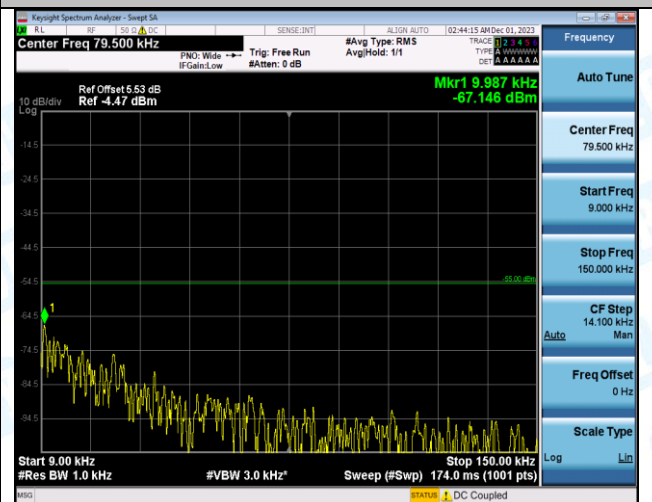

Band7_15MHz_16QAM_20825_1RB#0_0.009~0.15_0.009~0.15

Band7_15MHz_16QAM_20825_1RB#0_30~1000_30~1000