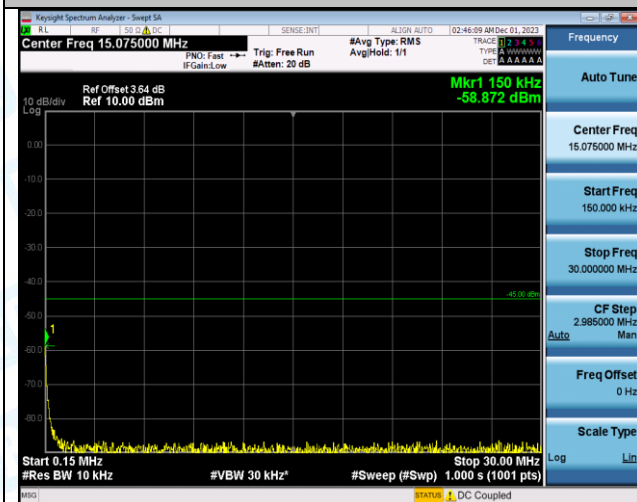

Band7_15MHz_16QAM_21100_1RB#0_0.15~30_0.15~30

Band7_15MHz_16QAM_21100_1RB#0_1000~20000_1000~20000