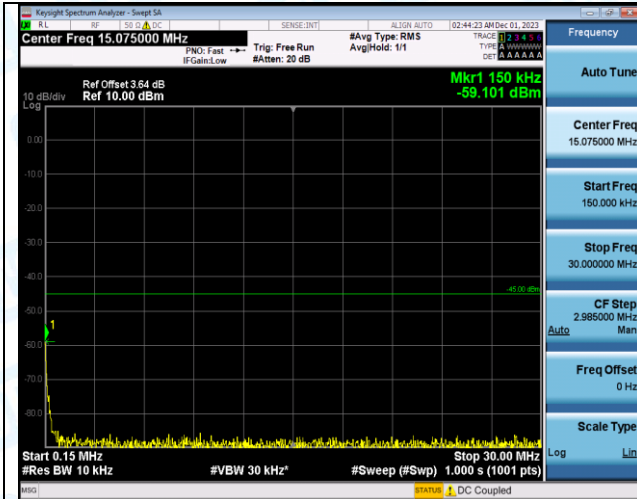

Band7_15MHz_16QAM_20825_1RB#0_0.15~30_0.15~30

Band7_15MHz_16QAM_20825_1RB#0_1000~20000_1000~20000