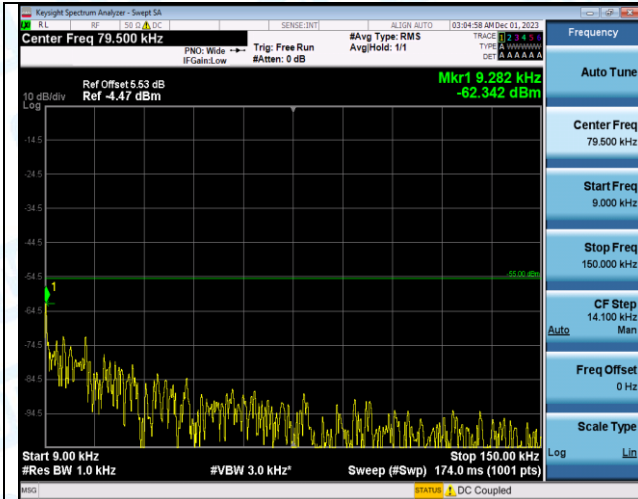

Band7_20MHz_QPSK_20850_1RB#0_0.009~0.15_0.009~0.15

Band7_20MHz_QPSK_20850_1RB#0_30~1000_30~1000