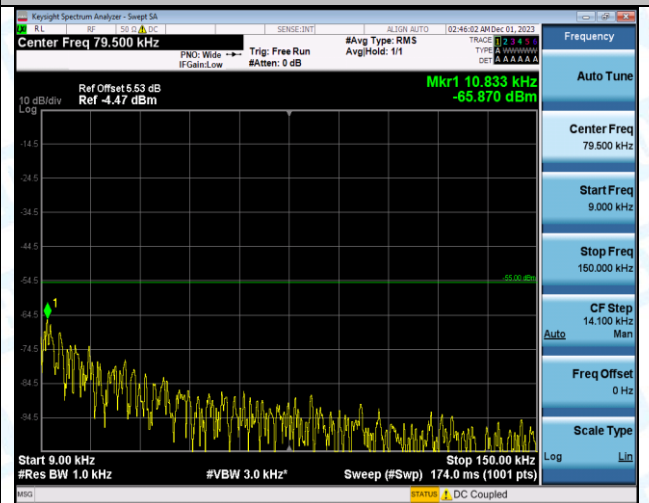

Band7_15MHz_16QAM_21100_1RB#0_0.009~0.15_0.009~0.15

Band7_15MHz_16QAM_21100_1RB#0_30~1000_30~1000