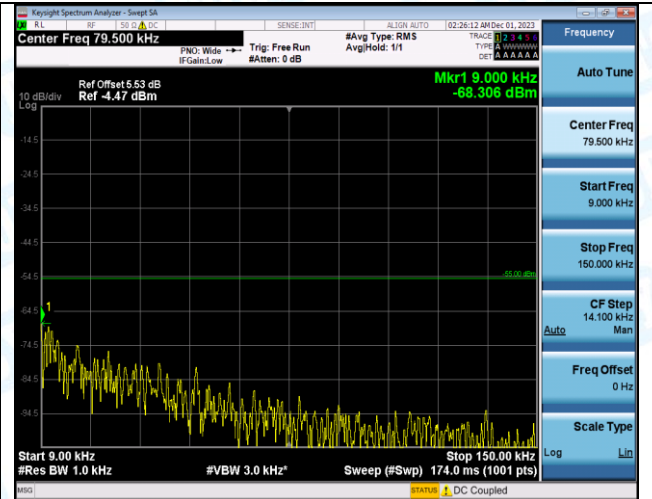

Band7_10MHz_16QAM_21400_1RB#0_0.009-0.15_0.009-0.15

Band7_10MHz_16QAM_21400_1RB#0_30~1000_30~1000