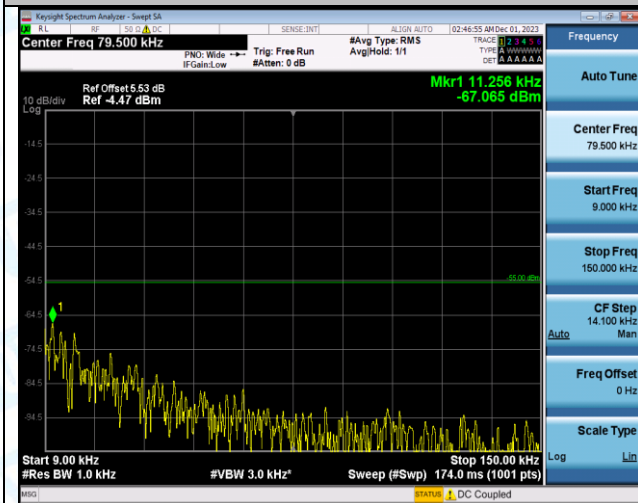

Band7_15MHz_QPSK_21375_1RB#0_0.009-0.15_0.009-0.15

Band7_15MHz_QPSK_21375_1RB#0_30-1000_30-1000