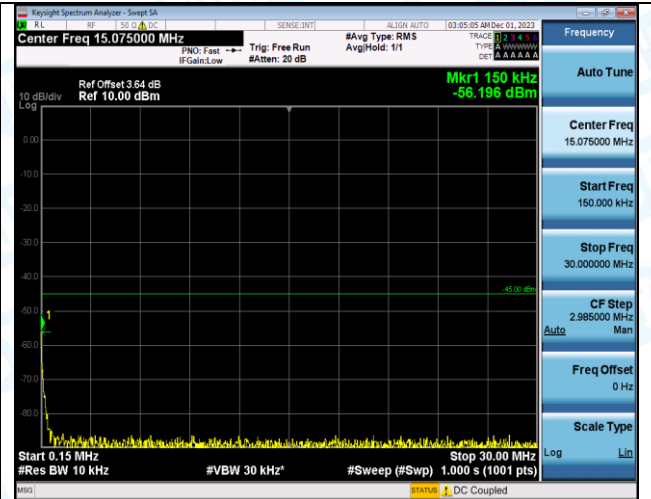

Band7_20MHz_QPSK_20850_1RB#0_0.15~30_0.15~30

Band7_20MHz_QPSK_20850_1RB#0_1000~2000_1000~20000