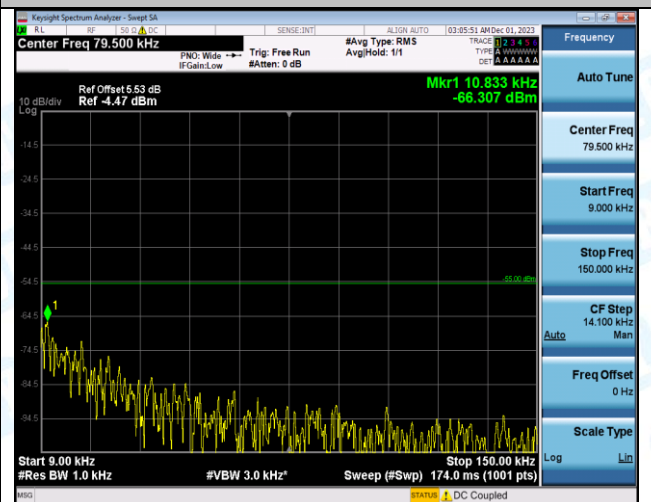

Band7_20MHz_16QAM_20850_1RB#0_0.009~0.15_0.009~0.15

Band7_20MHz_16QAM_20850_1RB#0_30~1000_30~1000