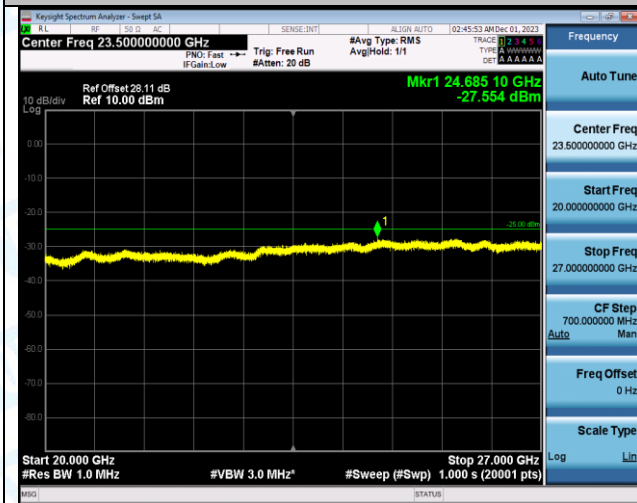

Band7_15MHz_QPSK_21100_1RB#0_20000~27000_20000~27000

Band7_15MHz_16QAM_21100_1RB#0_0.15~30_0.15~30