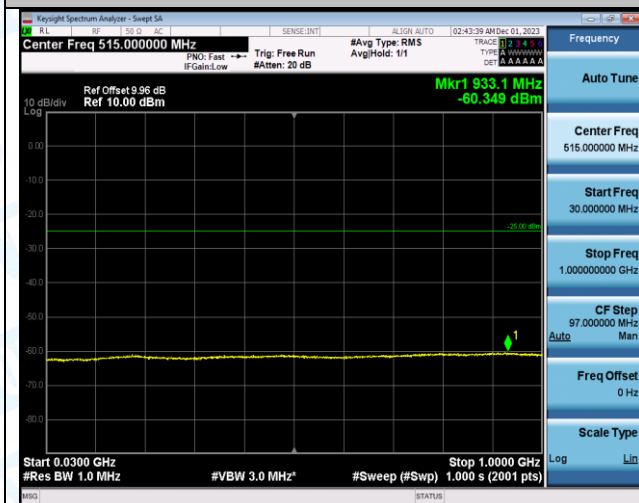

Band7_15MHz_QPSK_20825_1RB#0_0.009~0.15_0.009~0.15

Band7_15MHz_QPSK_20825_1RB#0_0.15~30_0.15~30

Band7_15MHz_QPSK_20825_1RB#0_30~1000_30~1000

Band7_15MHz_QPSK_20825_1RB#0_1000~2000_1000~20000

Band7_15MHz_QPSK_20825_1RB#0_20000~27000_20000~27000