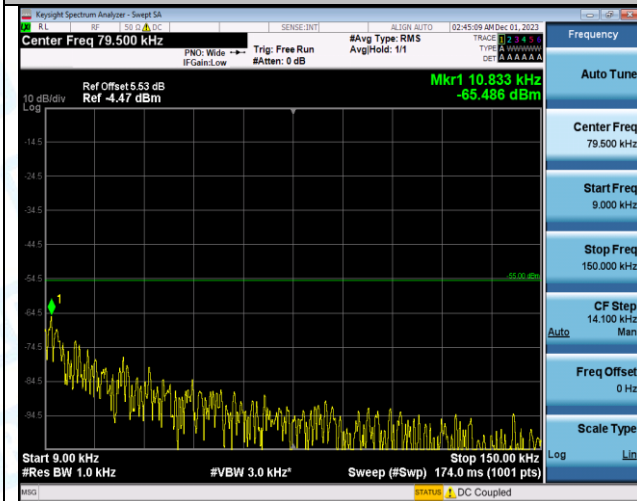

Band7_15MHz_QPSK_21100_1RB#0_0.009~0.15_0.009~0.15

Band7_15MHz_QPSK_21100_1RB#0_30~1000_30~1000