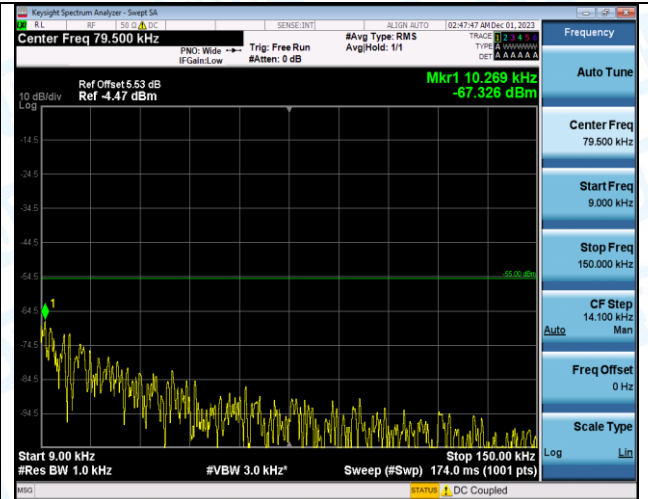

Band7_15MHz_16QAM_21375_1RB#0_0.009-0.15_0.009-0.15

Band7_15MHz_16QAM_21375_1RB#0_30~1000_30~1000