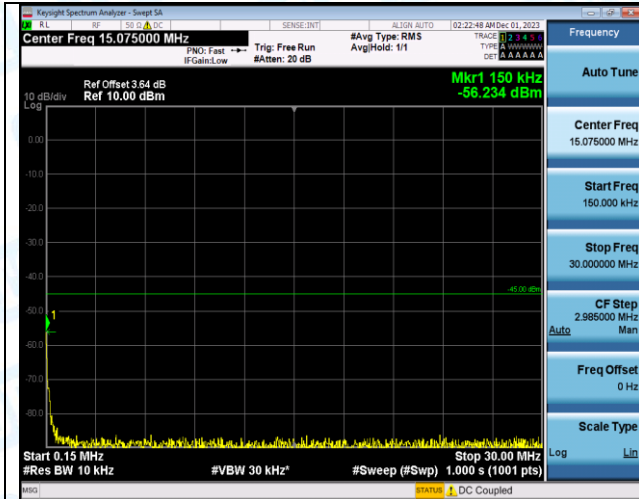

Band7_10MHz_16QAM_20800_1RB#0_0.15~30_0.15~30

Band7_10MHz_16QAM_20800_1RB#0_1000~20000_1000~20000