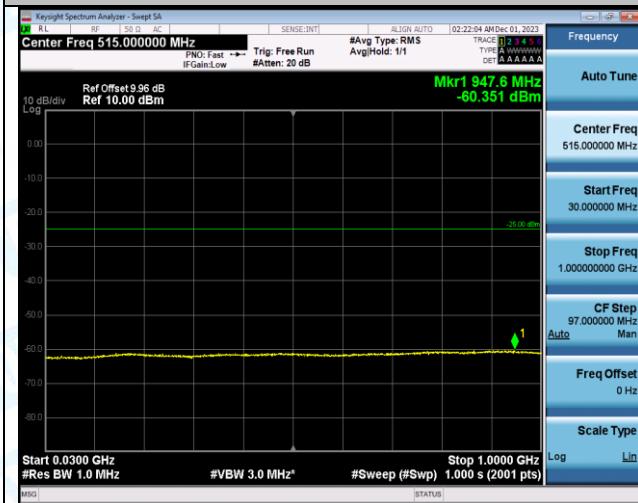

Band7_10MHz_QPSK_20800_1RB#0_30~1000_30~1000

Band7_10MHz_QPSK_20800_1RB#0_20000~27000_20000~27000