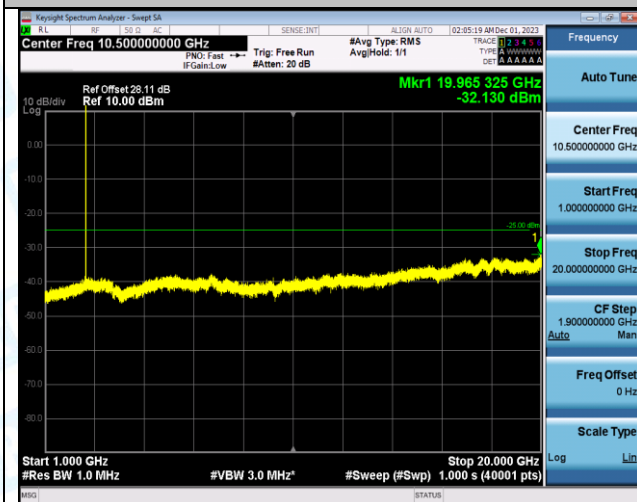

Band7_5MHz_16QAM_21425_1RB#0_1000~20000_1000~20000

Band7_10MHz_QPSK_20800_1RB#0_0.009~0.15_0.009~0.15