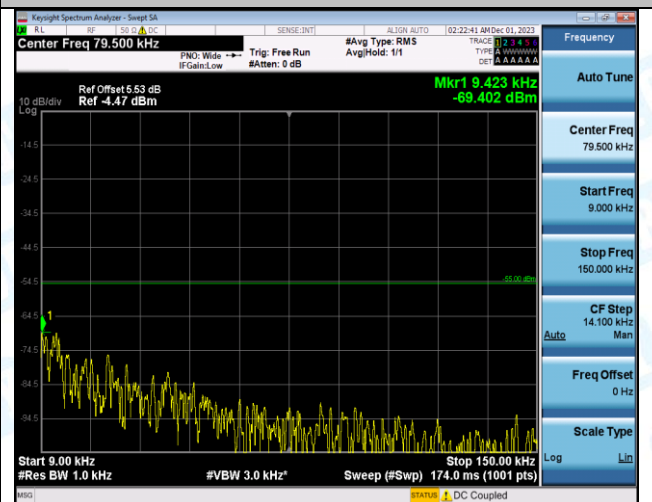

Band7_10MHz_16QAM_20800_1RB#0_0.009~0.15_0.009~0.15

Band7_10MHz_16QAM_20800_1RB#0_30~1000_30~1000