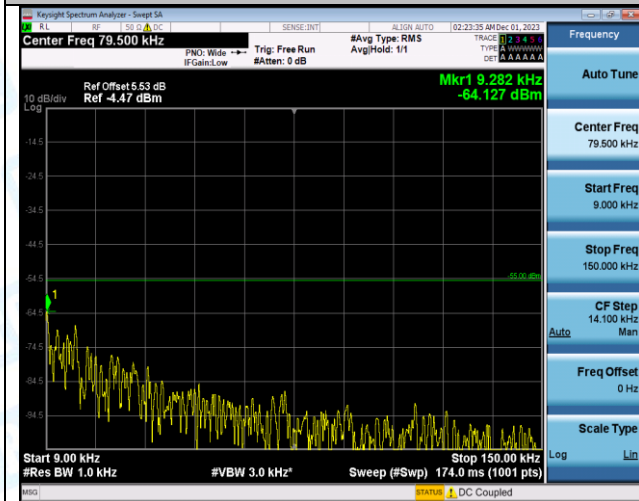

Band7_10MHz_16QAM_20800_1RB#0_30~1000_30~1000

Band7_10MHz_16QAM_20800_1RB#0_1000~20000_1000~20000

Band7_10MHz_16QAM_20800_1RB#0_20000~27000_20000~27000

Band7_10MHz_QPSK_21100_1RB#0_0.009~0.15_0.009~0.15

Band7_10MHz_QPSK_21100_1RB#0_0.15~30_0.15~30