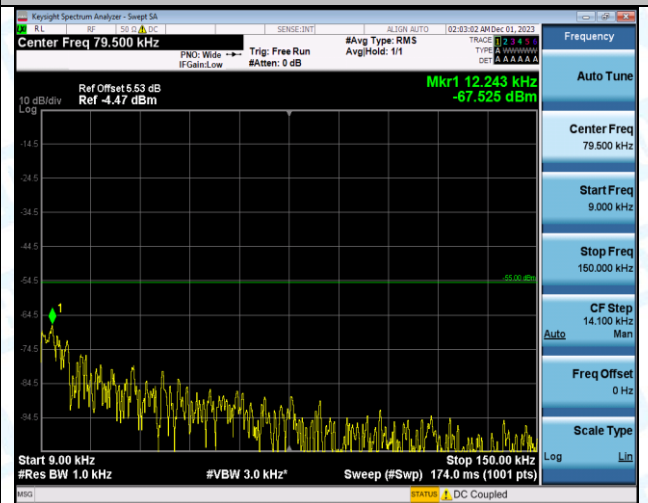

Band7_5MHz_16QAM_21100_1RB#0_0.009-0.15_0.009-0.15

Band7_5MHz_16QAM_21100_1RB#0_30-1000_30-1000