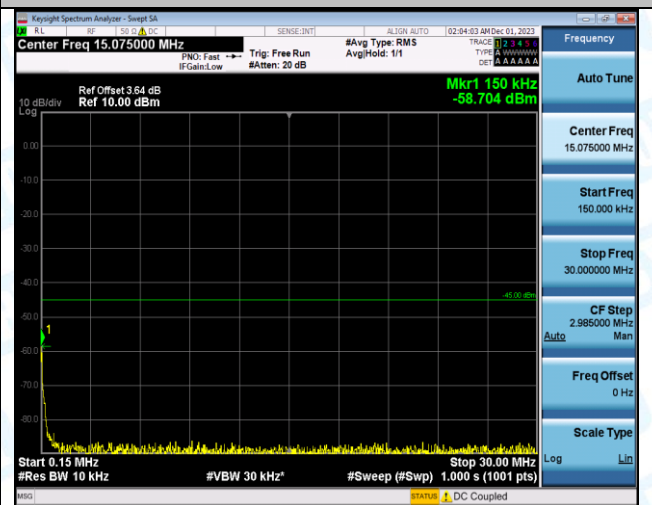

Band7_5MHz_QPSK_21425_1RB#0_0.15-30_0.15-30

Band7_5MHz_QPSK_21425_1RB#0_1000-20000_1000-20000