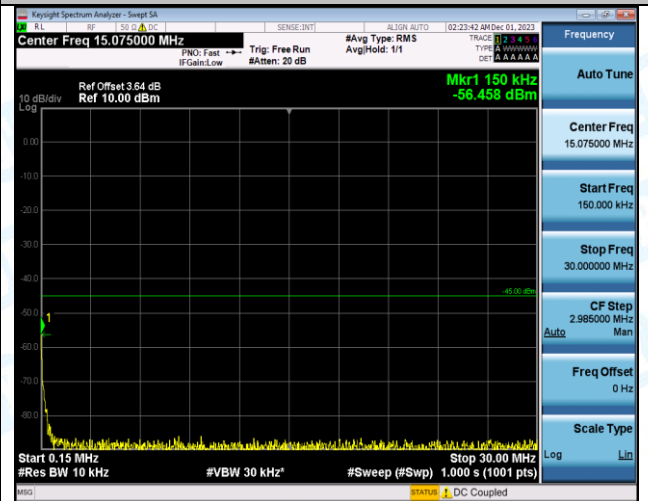

Band7_10MHz_16QAM_20800_1RB#0_30~1000_30~1000

Band7_10MHz_16QAM_20800_1RB#0_1000~20000_1000~20000

Band7_10MHz_16QAM_20800_1RB#0_20000~27000_20000~27000

Band7_10MHz_QPSK_21100_1RB#0_0.009~0.15_0.009~0.15

Band7_10MHz_QPSK_21100_1RB#0_0.15~30_0.15~30