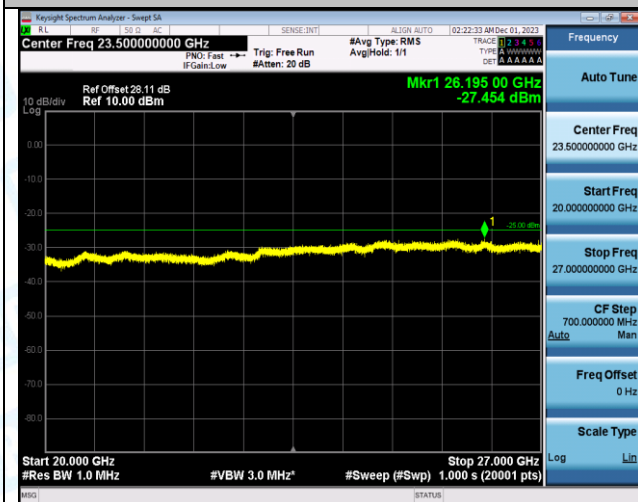

Band7_10MHz_QPSK_20800_1RB#0_20000~27000_20000~27000

Band7_10MHz_16QAM_20800_1RB#0_0.15~30_0.15~30