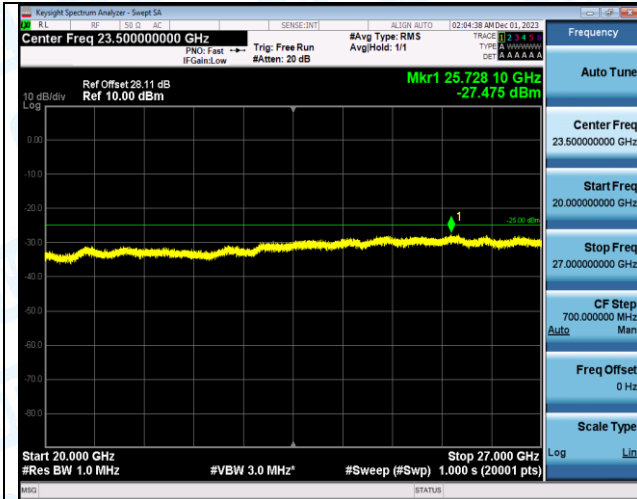

Band7_5MHz_QPSK_21425_1RB#0_30-1000_30-1000

Band7_5MHz_QPSK_21425_1RB#0_1000-20000_1000-20000

Band7_5MHz_QPSK_21425_1RB#0_20000-27000_20000-27000

Band7_5MHz_16QAM_21425_1RB#0_0.009-0.15_0.009-0.15

Band7_5MHz_16QAM_21425_1RB#0_0.15~30_0.15~30