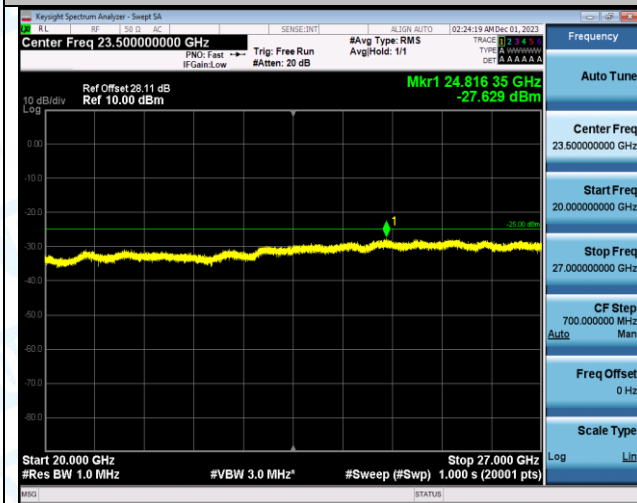

Band7_10MHz_QPSK_21100_1RB#0_20000~27000_20000~27000

Band7_10MHz_16QAM_21100_1RB#0_0.15~30_0.15~30