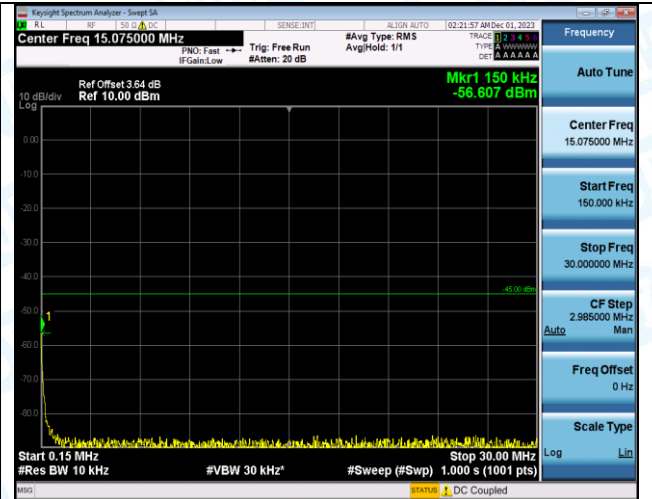

Band7_5MHz_16QAM_21425_1RB#0_30~1000_30~1000

Band7_5MHz_16QAM_21425_1RB#0_1000~20000_1000~20000

Band7_5MHz_16QAM_21425_1RB#0_20000~27000_20000~27000

Band7_10MHz_QPSK_20800_1RB#0_0.009~0.15_0.009~0.15

Band7_10MHz_QPSK_20800_1RB#0_0.15~30_0.15~30