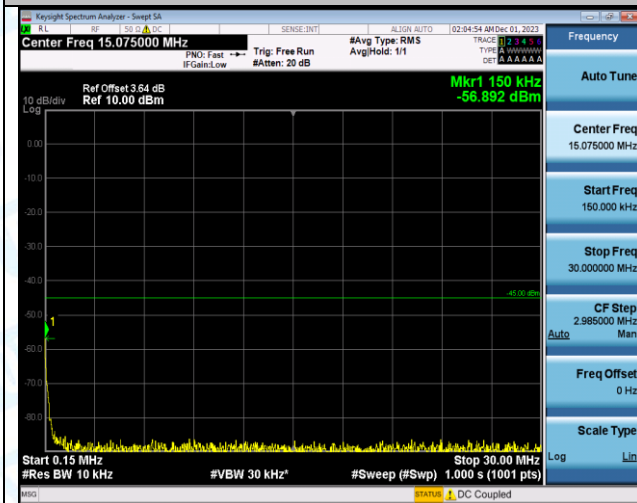

Band7_5MHz_16QAM_21425_1RB#0_0.15~30_0.15~30

Band7_5MHz_16QAM_21425_1RB#0_1000~20000_1000~20000