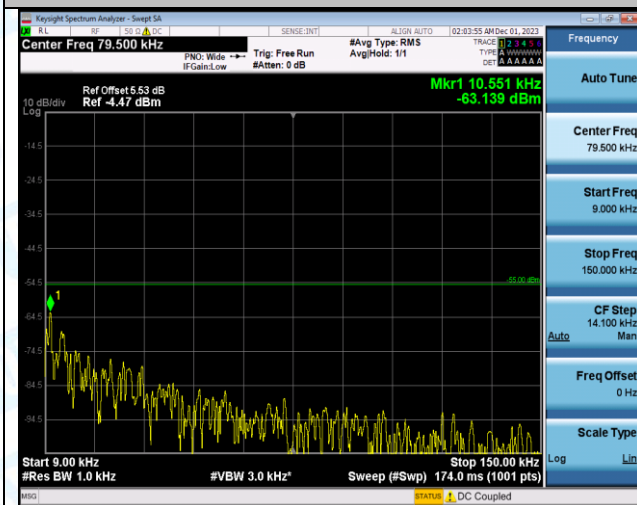

Band7_5MHz_16QAM_21100_1RB#0_30-1000_30-1000

Band7_5MHz_16QAM_21100_1RB#0_1000-20000_1000-20000

Band7_5MHz_16QAM_21100_1RB#0_20000~27000_20000~27000

Band7_5MHz_QPSK_21425_1RB#0_0.009-0.15_0.009-0.15

Band7_5MHz_QPSK_21425_1RB#0_0.15-30_0.15-30