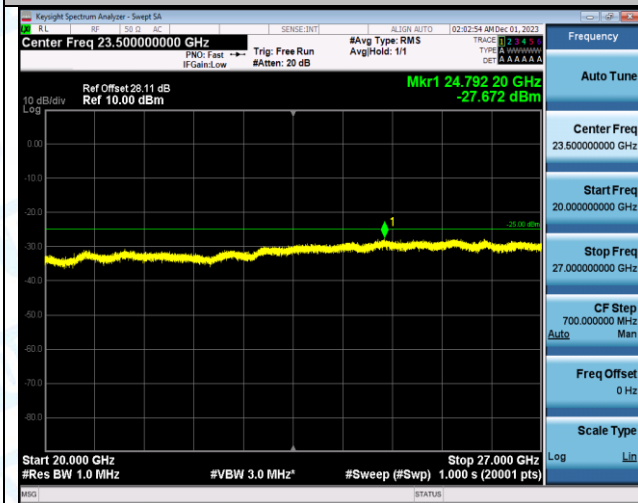

Band7_5MHz_QPSK_21100_1RB#0_20000~27000_20000~27000

Band7_5MHz_16QAM_21100_1RB#0_0.15-30_0.15-30