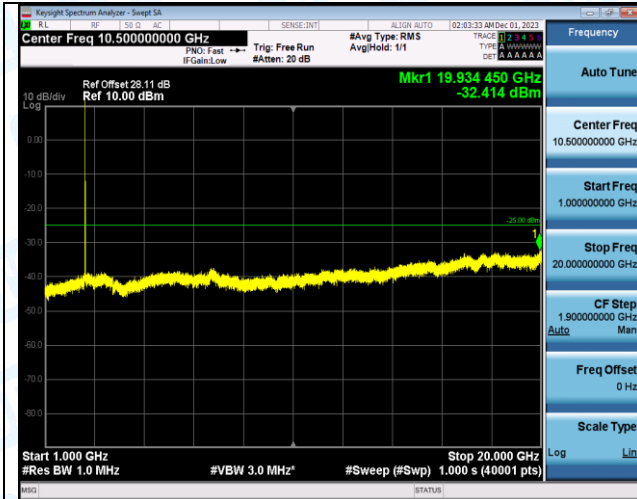

Band7_5MHz_16QAM_21100_1RB#0_1000-20000_1000-20000

Band7_5MHz_QPSK_21425_1RB#0_0.009-0.15_0.009-0.15