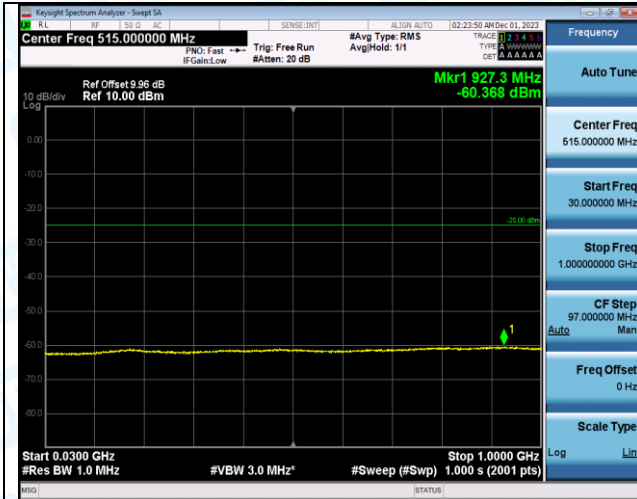

Band7_10MHz_QPSK_21100_1RB#0_30~1000_30~1000

Band7_10MHz_QPSK_21100_1RB#0_20000~27000_20000~27000