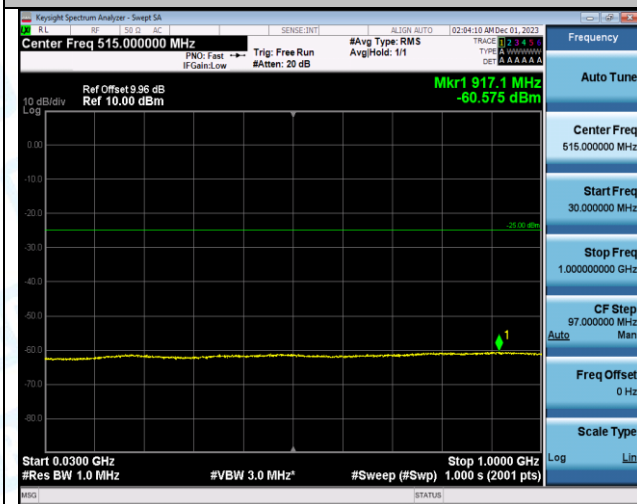

Band7_5MHz_QPSK_21425_1RB#0_30-1000_30-1000

Band7_5MHz_QPSK_21425_1RB#0_20000-27000_20000-27000