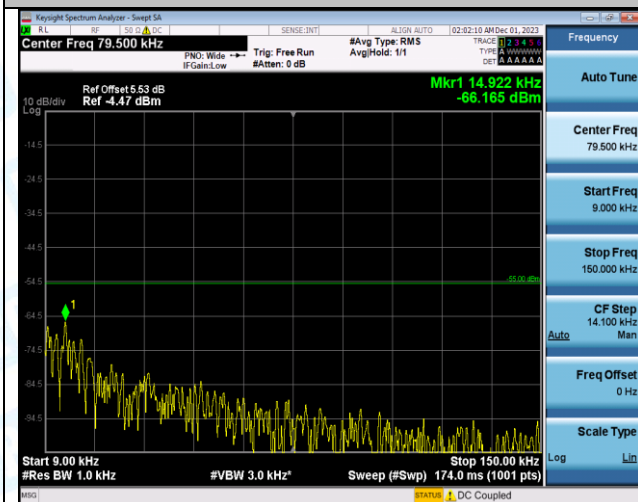

Test Graphs

Band7_5MHz_16QAM_20775_1RB#0_1000~20000_1000~20000

Band7_5MHz_16QAM_20775_1RB#0_20000~27000_20000~27000

Band7_5MHz_QPSK_21100_1RB#0_0.009~0.15_0.009~0.15

Band7_5MHz_QPSK_21100_1RB#0_0.15~30_0.15~30