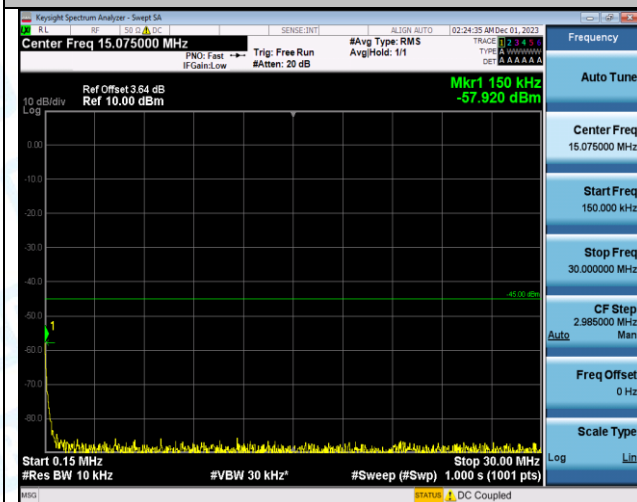

Band7_10MHz_16QAM_21100_1RB#0_0.15~30_0.15~30

Band7_10MHz_16QAM_21100_1RB#0_1000~20000_1000~20000