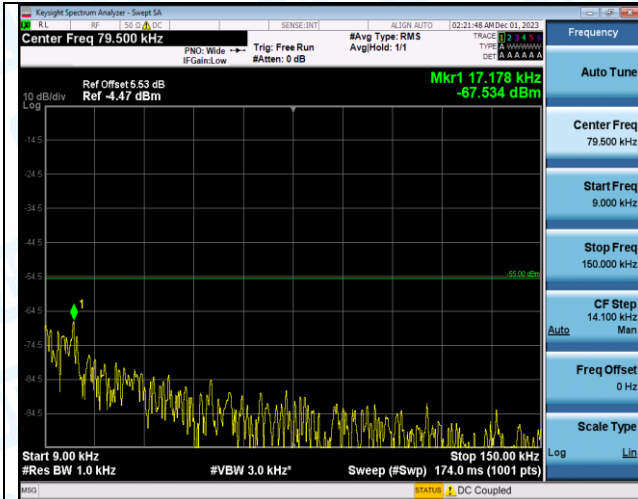

Band7_5MHz_16QAM_21425_1RB#0_30~1000_30~1000

Band7_5MHz_16QAM_21425_1RB#0_1000~20000_1000~20000

Band7_5MHz_16QAM_21425_1RB#0_20000~27000_20000~27000

Band7_10MHz_QPSK_20800_1RB#0_0.009~0.15_0.009~0.15

Band7_10MHz_QPSK_20800_1RB#0_0.15~30_0.15~30