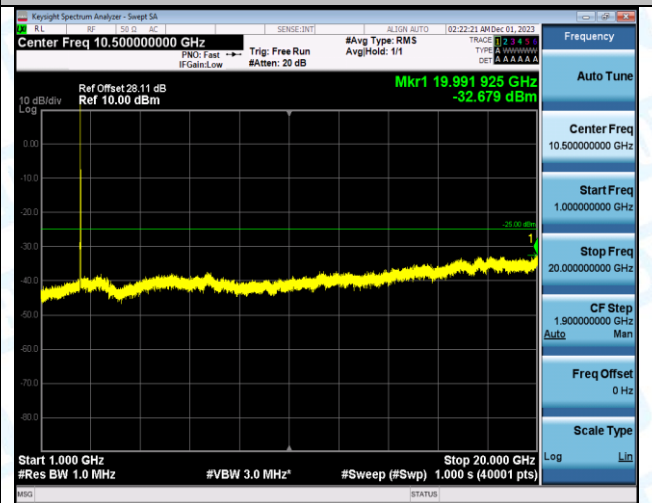

Band7_10MHz_QPSK_20800_1RB#0_1000~2000_1000~20000

Band7_10MHz_16QAM_20800_1RB#0_0.009~0.15_0.009~0.15