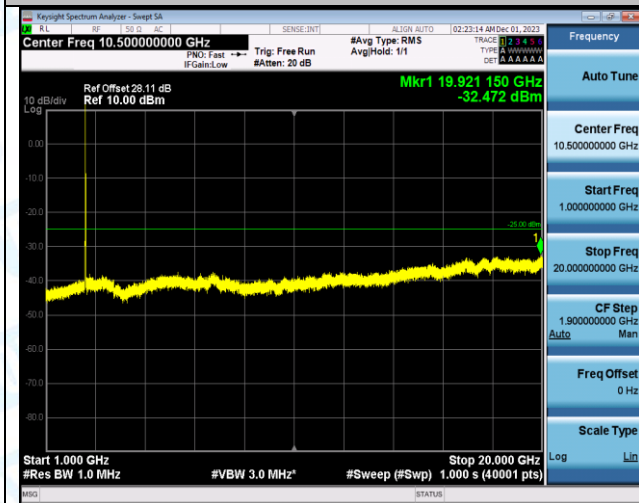

Band7_10MHz_16QAM_20800_1RB#0_1000~20000_1000~20000

Band7_10MHz_QPSK_21100_1RB#0_0.009~0.15_0.009~0.15