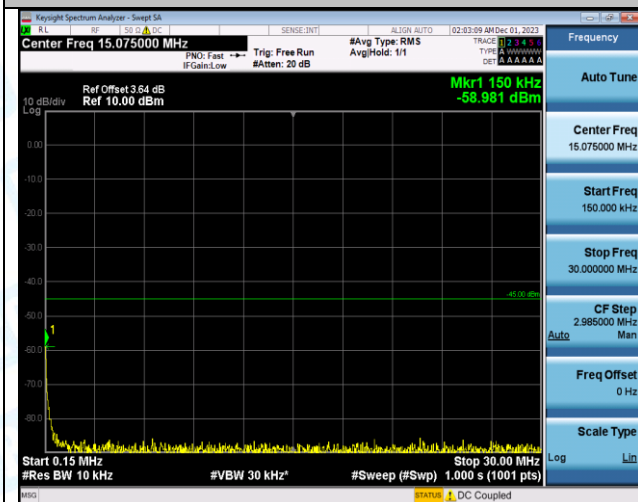

Band7_5MHz_16QAM_21100_1RB#0_0.15-30_0.15-30

Band7_5MHz_16QAM_21100_1RB#0_1000-20000_1000-20000