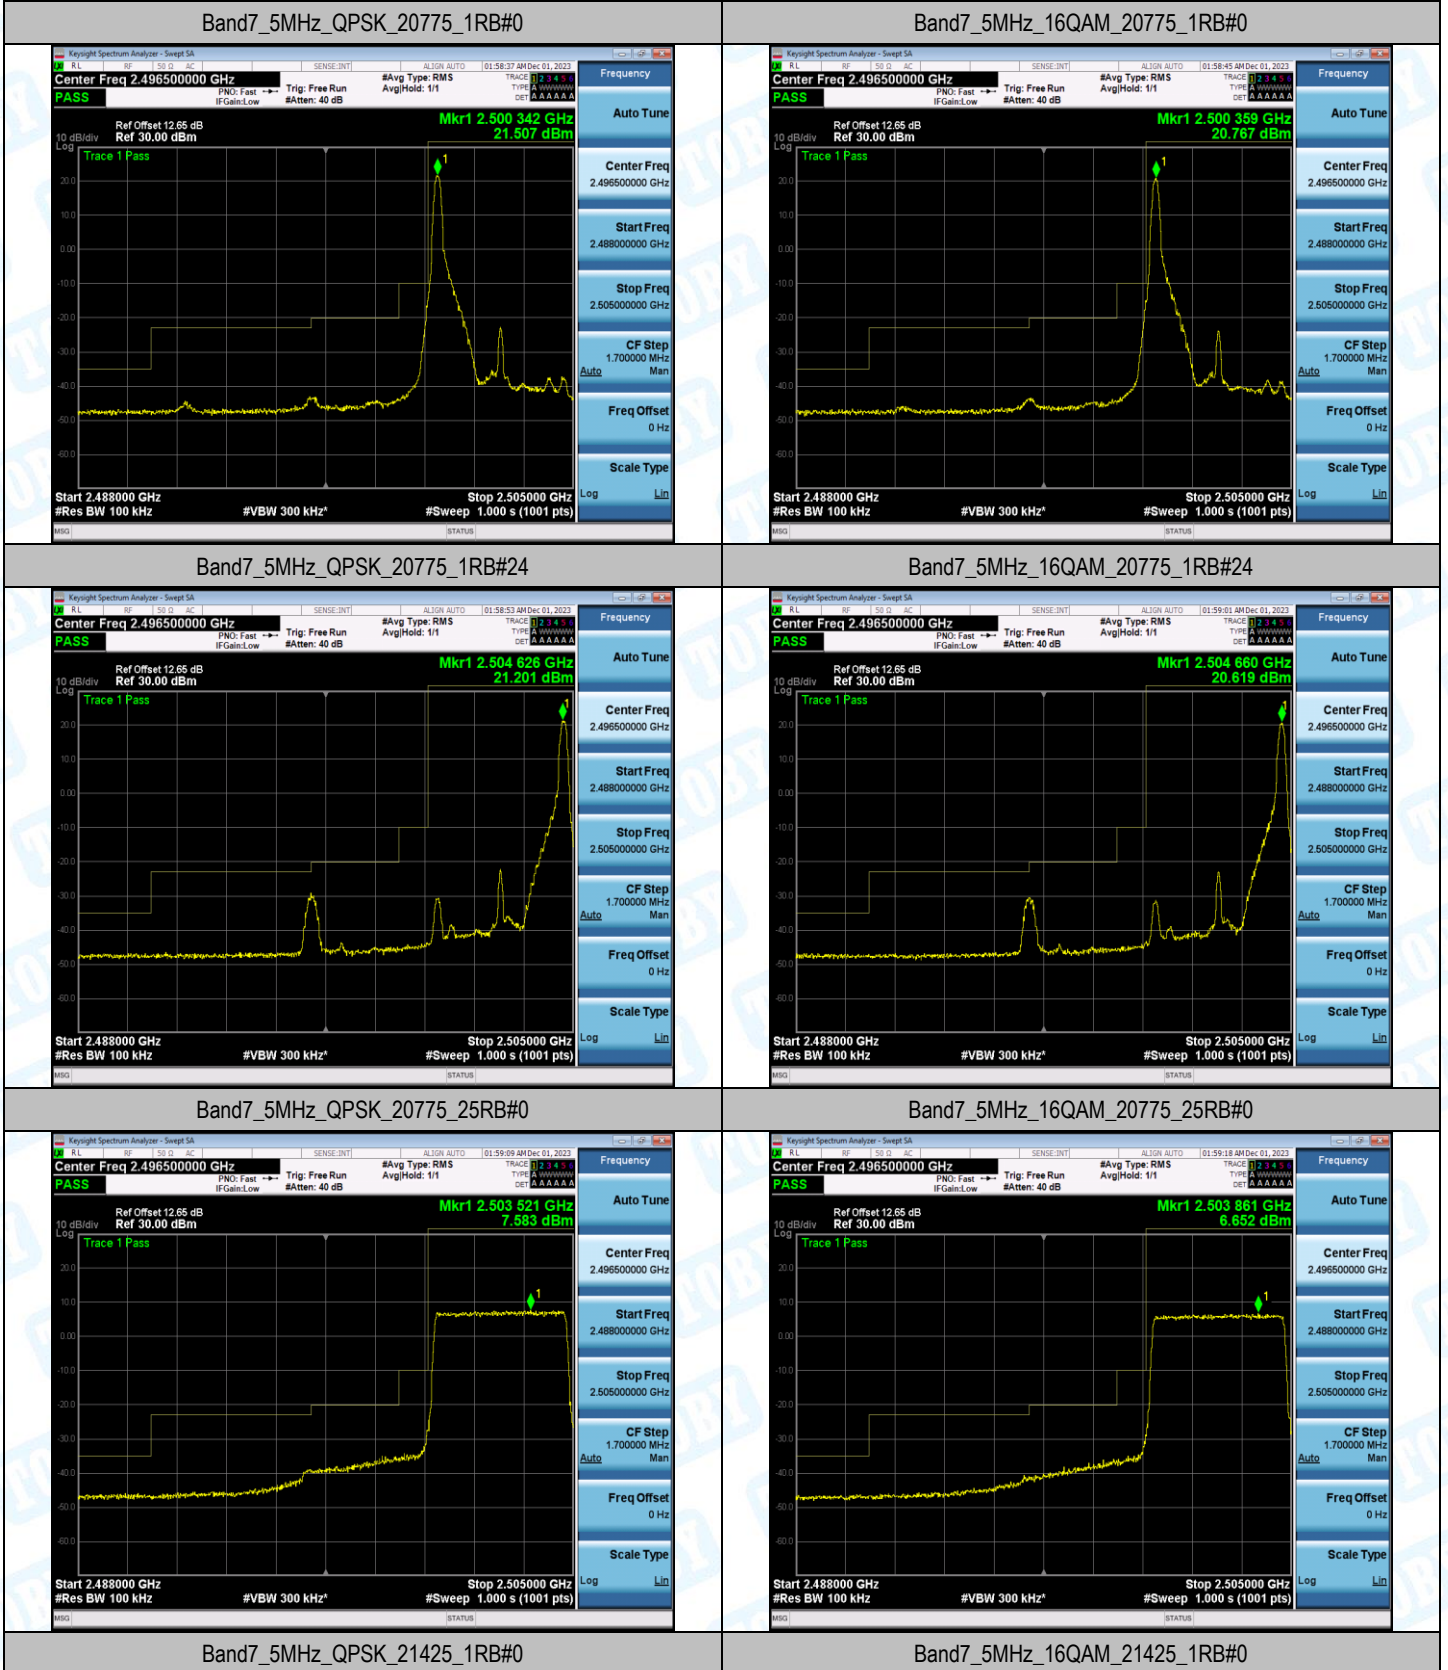

Band7	20MHz	16QAM	20850	1RB#99	-41.12	12.02	PASS
Band7	20MHz	QPSK	20850	100RB#0	-41.07	11.97	PASS
Band7	20MHz	16QAM	20850	100RB#0	-41.05	11.95	PASS
Band7	20MHz	QPSK	21350	1RB#0	-40.91	11.81	PASS
Band7	20MHz	16QAM	21350	1RB#0	-40.83	11.73	PASS
Band7	20MHz	QPSK	21350	1RB#99	-21.20	11.10	PASS
Band7	20MHz	16QAM	21350	1RB#99	-40.89	11.79	PASS
Band7	20MHz	QPSK	21350	100RB#0	-40.74	11.64	PASS
Band7	20MHz	16QAM	21350	100RB#0	-40.89	11.79	PASS

Test Graphs

Band7_5MHz_QPSK_21425_1RB#24

Band7_5MHz_16QAM_21425_1RB#24

Band7_5MHz_QPSK_21425_25RB#0

Band7_5MHz_16QAM_21425_25RB#0

Band7_10MHz_QPSK_20800_1RB#0

Band7_10MHz_16QAM_20800_1RB#0

Band7_10MHz_QPSK_20800_1RB#49