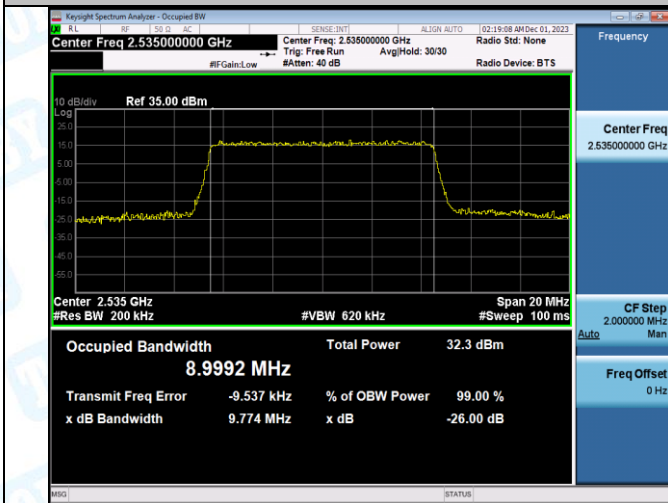

Test Graphs

Band7-10MHz-QPSK-21100-50RB#0-PASS

Band7-10MHz-16QAM-21100-50RB#0-PASS

Band7-10MHz-QPSK-21400-50RB#0-PASS

Band7-10MHz-16QAM-21400-50RB#0-PASS

Band7-15MHz-QPSK-20825-75RB#0-PASS

Band7-15MHz-16QAM-20825-75RB#0-PASS