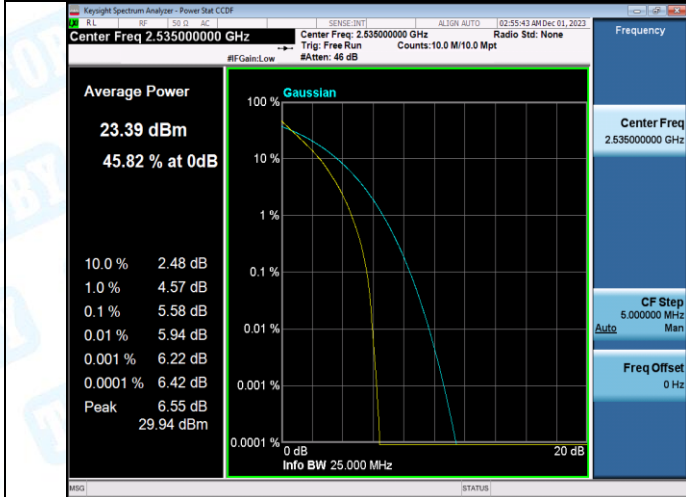

Band7-15MHz-QPSK-20825-75RB#0-PASS

Band7-15MHz-16QAM-20825-75RB#0-PASS

Band7-15MHz-QPSK-21100-1RB#0-PASS

Band7-15MHz-16QAM-21100-1RB#0-PASS

Band7-15MHz-QPSK-21100-75RB#0-PASS

Band7-15MHz-16QAM-21100-75RB#0-PASS