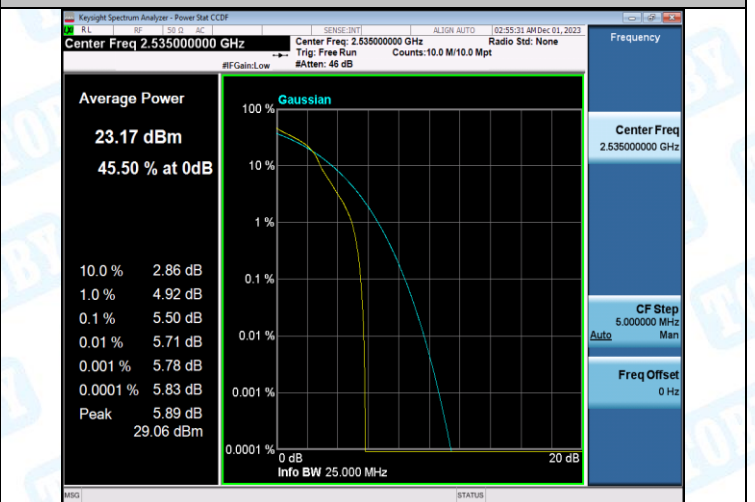

Band7-15MHz-QPSK-20825-75RB#0-PASS

Band7-15MHz-16QAM-20825-75RB#0-PASS

Band7-15MHz-QPSK-21100-1RB#0-PASS

Band7-15MHz-16QAM-21100-1RB#0-PASS

Band7-15MHz-QPSK-21100-75RB#0-PASS

Band7-15MHz-16QAM-21100-75RB#0-PASS