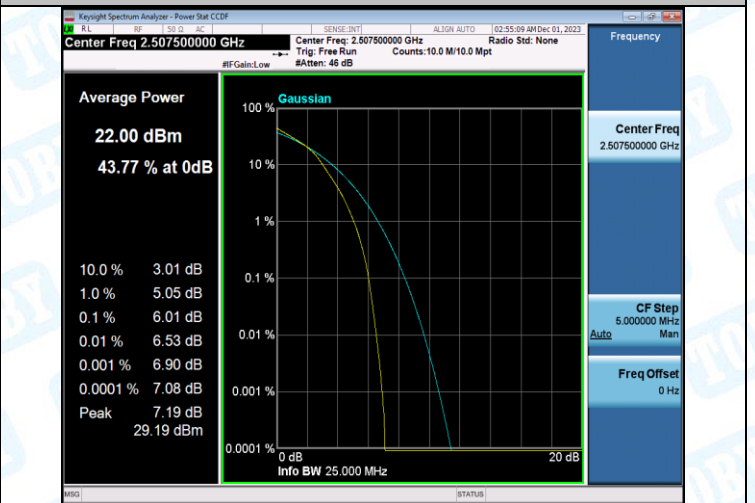

Band7-15MHz-QPSK-20825-75RB#0-PASS

Band7-15MHz-16QAM-20825-75RB#0-PASS

Band7-15MHz-QPSK-21100-1RB#0-PASS

Band7-15MHz-16QAM-21100-1RB#0-PASS

Band7-15MHz-QPSK-21100-75RB#0-PASS

Band7-15MHz-16QAM-21100-75RB#0-PASS