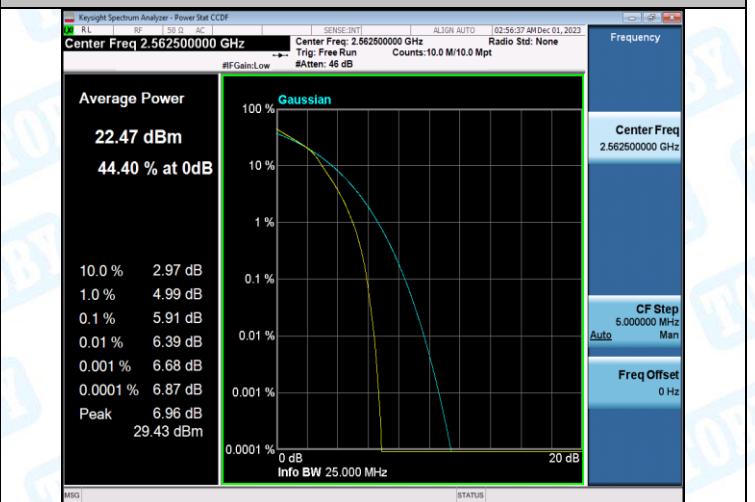

Band7-15MHz-QPSK-21375-1RB#0-PASS

Band7-15MHz-16QAM-21375-1RB#0-PASS

Band7-15MHz-QPSK-21375-75RB#0-PASS

Band7-15MHz-16QAM-21375-75RB#0-PASS

Band7-20MHz-QPSK-20850-1RB#0-PASS

Band7-20MHz-16QAM-20850-1RB#0-PASS