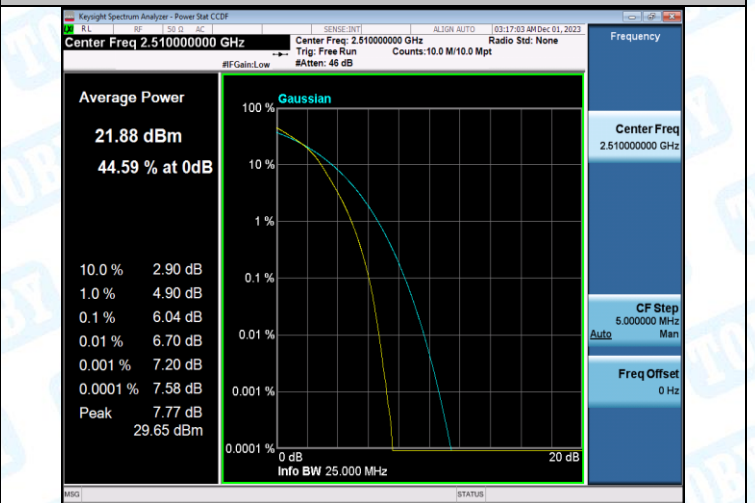

Band7-20MHz-16QAM-20850-100RB#0-PASS

Band7-20MHz-16QAM-21100-1RB#0-PASS