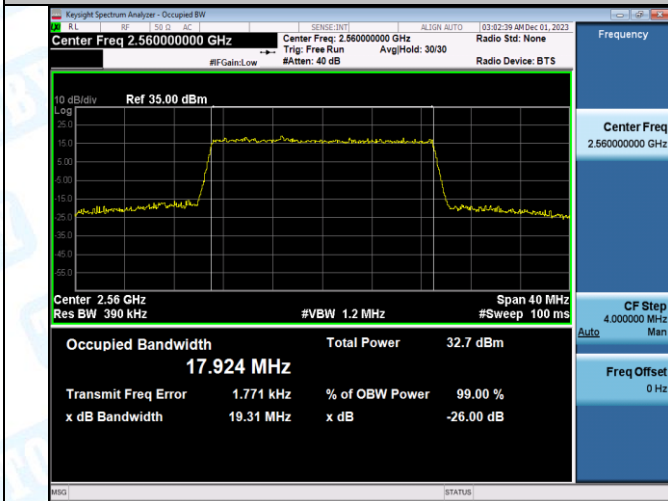

Band7-20MHz-QPSK-21100-100RB#0-PASS

Band7-20MHz-16QAM-21100-100RB#0-PASS

Band7-20MHz-QPSK-21350-100RB#0-PASS

Band7-20MHz-16QAM-21350-100RB#0-PASS

4. Band Edge

Test Result

Band	Bandwidth	Modulation	Channel	RB Configuration	Level_dBm	Margin	Verdict
Band7	5MHz	QPSK	20775	1RB#0	-16.61	6.61	PASS
Band7	5MHz	16QAM	20775	1RB#0	-17.62	7.62	PASS
Band7	5MHz	QPSK	20775	1RB#24	-30.58	7.58	PASS
Band7	5MHz	16QAM	20775	1RB#24	-30.80	7.80	PASS
Band7	5MHz	QPSK	20775	25RB#0	-45.92	10.92	PASS
Band7	5MHz	16QAM	20775	25RB#0	-46.25	11.25	PASS
Band7	5MHz	QPSK	21425	1RB#0	-28.17	8.17	PASS
Band7	5MHz	16QAM	21425	1RB#0	-29.43	9.43	PASS
Band7	5MHz	QPSK	21425	1RB#24	-15.67	5.67	PASS
Band7	5MHz	16QAM	21425	1RB#24	-16.93	6.93	PASS
Band7	5MHz	QPSK	21425	25RB#0	-44.34	9.34	PASS
Band7	5MHz	16QAM	21425	25RB#0	-44.11	9.11	PASS
Band7	10MHz	QPSK	20800	1RB#0	-16.60	6.60	PASS
Band7	10MHz	16QAM	20800	1RB#0	-18.78	8.78	PASS
Band7	10MHz	QPSK	20800	1RB#49	-28.35	8.35	PASS
Band7	10MHz	16QAM	20800	1RB#49	-29.30	9.30	PASS
Band7	10MHz	QPSK	20800	50RB#0	-42.39	10.39	PASS
Band7	10MHz	16QAM	20800	50RB#0	-42.17	10.17	PASS
Band7	10MHz	QPSK	21400	1RB#0	-26.92	6.92	PASS
Band7	10MHz	16QAM	21400	1RB#0	-28.65	8.65	PASS
Band7	10MHz	QPSK	21400	1RB#49	-16.76	6.76	PASS
Band7	10MHz	16QAM	21400	1RB#49	-18.50	8.50	PASS
Band7	10MHz	QPSK	21400	50RB#0	-41.59	9.59	PASS
Band7	10MHz	16QAM	21400	50RB#0	-41.99	9.99	PASS
Band7	15MHz	QPSK	20825	1RB#0	-19.46	9.46	PASS
Band7	15MHz	16QAM	20825	1RB#0	-18.83	8.83	PASS
Band7	15MHz	QPSK	20825	1RB#74	-27.33	9.13	PASS
Band7	15MHz	16QAM	20825	1RB#74	-28.80	10.60	PASS
Band7	15MHz	QPSK	20825	75RB#0	-41.04	10.84	PASS
Band7	15MHz	16QAM	20825	75RB#0	-41.44	11.24	PASS
Band7	15MHz	QPSK	21375	1RB#0	-26.39	8.19	PASS
Band7	15MHz	16QAM	21375	1RB#0	-27.56	9.36	PASS
Band7	15MHz	QPSK	21375	1RB#74	-18.37	8.37	PASS
Band7	15MHz	16QAM	21375	1RB#74	-19.05	9.05	PASS
Band7	15MHz	QPSK	21375	75RB#0	-41.08	10.88	PASS
Band7	15MHz	16QAM	21375	75RB#0	-40.99	10.79	PASS
Band7	20MHz	QPSK	20850	1RB#0	-21.42	11.32	PASS
Band7	20MHz	16QAM	20850	1RB#0	-22.10	12.00	PASS
Band7	20MHz	QPSK	20850	1RB#99	-41.36	12.26	PASS