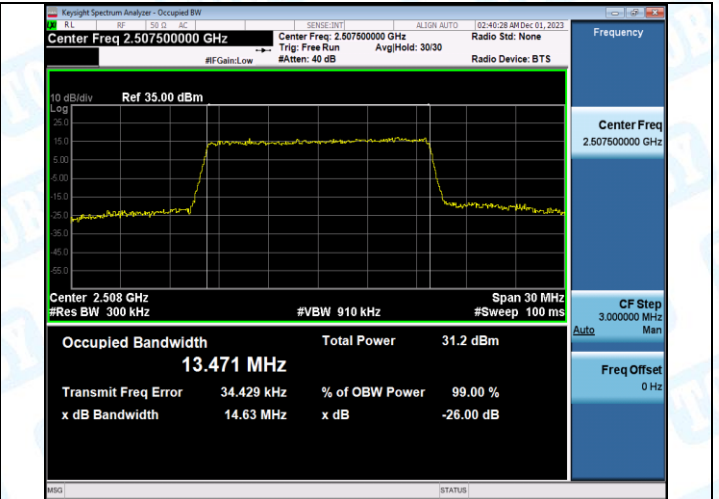

Band7-15MHz-16QAM-20825-75RB#0-PASS

Band7-15MHz-16QAM-21100-75RB#0-PASS