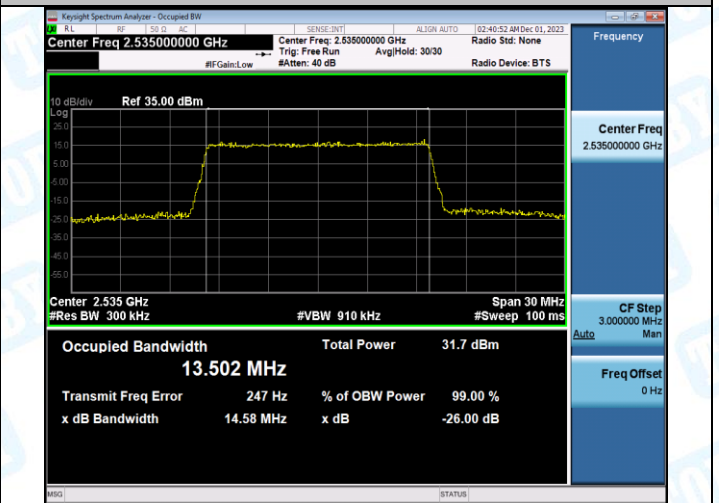

Band7-15MHz-16QAM-21100-75RB#0-PASS

Band7-15MHz-16QAM-21375-75RB#0-PASS