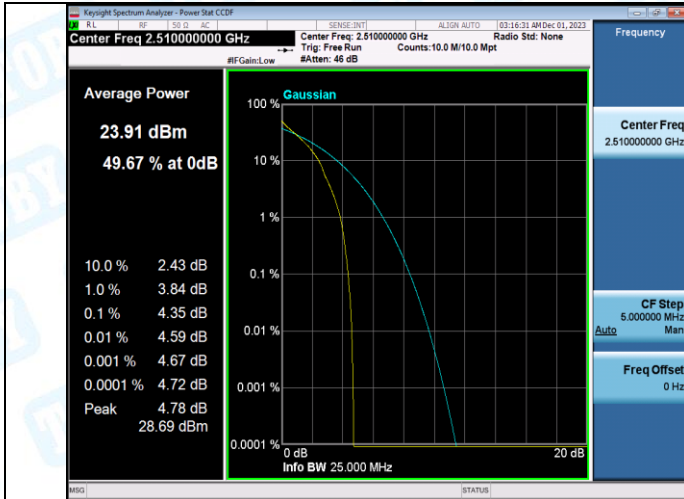

Band7-15MHz-QPSK-21375-1RB#0-PASS

Band7-15MHz-16QAM-21375-1RB#0-PASS

Band7-15MHz-QPSK-21375-75RB#0-PASS

Band7-15MHz-16QAM-21375-75RB#0-PASS

Band7-20MHz-QPSK-20850-1RB#0-PASS

Band7-20MHz-16QAM-20850-1RB#0-PASS