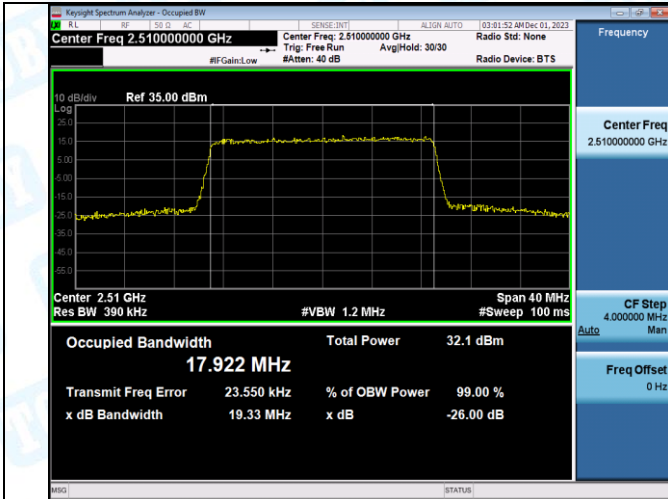

Band7-20MHz-QPSK-21100-100RB#0-PASS

Band7-20MHz-16QAM-21100-100RB#0-PASS

Band7-20MHz-QPSK-21350-100RB#0-PASS

Band7-20MHz-16QAM-21350-100RB#0-PASS

4. Band Edge

Test Result

Band	Bandwidth	Modulation	Channel	RB Configuration	Level_dBm	Margin	Verdict
Band7	5MHz	QPSK	20775	1RB#0	-16.61	6.61	PASS
Band7	5MHz	16QAM	20775	1RB#0	-17.62	7.62	PASS
Band7	5MHz	QPSK	20775	1RB#24	-30.58	7.58	PASS
Band7	5MHz	16QAM	20775	1RB#24	-30.80	7.80	PASS
Band7	5MHz	QPSK	20775	25RB#0	-45.92	10.92	PASS
Band7	5MHz	16QAM	20775	25RB#0	-46.25	11.25	PASS
Band7	5MHz	QPSK	21425	1RB#0	-28.17	8.17	PASS
Band7	5MHz	16QAM	21425	1RB#0	-29.43	9.43	PASS
Band7	5MHz	QPSK	21425	1RB#24	-15.67	5.67	PASS
Band7	5MHz	16QAM	21425	1RB#24	-16.93	6.93	PASS
Band7	5MHz	QPSK	21425	25RB#0	-44.34	9.34	PASS
Band7	5MHz	16QAM	21425	25RB#0	-44.11	9.11	PASS
Band7	10MHz	QPSK	20800	1RB#0	-16.60	6.60	PASS
Band7	10MHz	16QAM	20800	1RB#0	-18.78	8.78	PASS
Band7	10MHz	QPSK	20800	1RB#49	-28.35	8.35	PASS
Band7	10MHz	16QAM	20800	1RB#49	-29.30	9.30	PASS
Band7	10MHz	QPSK	20800	50RB#0	-42.39	10.39	PASS
Band7	10MHz	16QAM	20800	50RB#0	-42.17	10.17	PASS
Band7	10MHz	QPSK	21400	1RB#0	-26.92	6.92	PASS
Band7	10MHz	16QAM	21400	1RB#0	-28.65	8.65	PASS
Band7	10MHz	QPSK	21400	1RB#49	-16.76	6.76	PASS
Band7	10MHz	16QAM	21400	1RB#49	-18.50	8.50	PASS
Band7	10MHz	QPSK	21400	50RB#0	-41.59	9.59	PASS
Band7	10MHz	16QAM	21400	50RB#0	-41.99	9.99	PASS
Band7	15MHz	QPSK	20825	1RB#0	-19.46	9.46	PASS
Band7	15MHz	16QAM	20825	1RB#0	-18.83	8.83	PASS
Band7	15MHz	QPSK	20825	1RB#74	-27.33	9.13	PASS
Band7	15MHz	16QAM	20825	1RB#74	-28.80	10.60	PASS
Band7	15MHz	QPSK	20825	75RB#0	-41.04	10.84	PASS
Band7	15MHz	16QAM	20825	75RB#0	-41.44	11.24	PASS
Band7	15MHz	QPSK	21375	1RB#0	-26.39	8.19	PASS
Band7	15MHz	16QAM	21375	1RB#0	-27.56	9.36	PASS
Band7	15MHz	QPSK	21375	1RB#74	-18.37	8.37	PASS
Band7	15MHz	16QAM	21375	1RB#74	-19.05	9.05	PASS
Band7	15MHz	QPSK	21375	75RB#0	-41.08	10.88	PASS
Band7	15MHz	16QAM	21375	75RB#0	-40.99	10.79	PASS
Band7	20MHz	QPSK	20850	1RB#0	-21.42	11.32	PASS
Band7	20MHz	16QAM	20850	1RB#0	-22.10	12.00	PASS
Band7	20MHz	QPSK	20850	1RB#99	-41.36	12.26	PASS