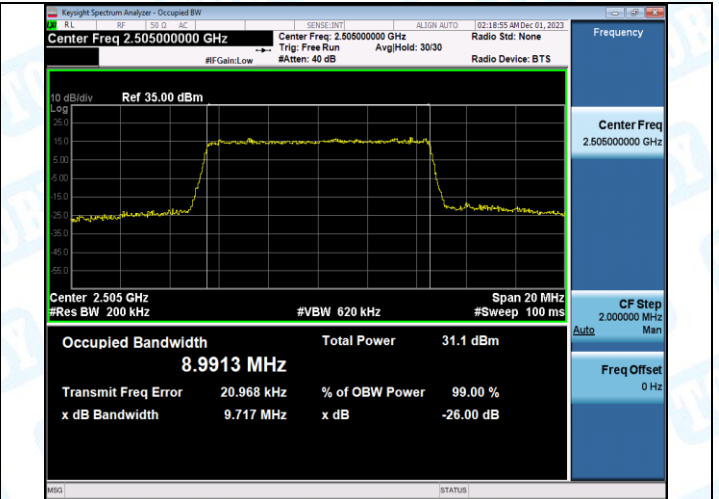

Band7-10MHz-16QAM-21100-50RB#0-PASS