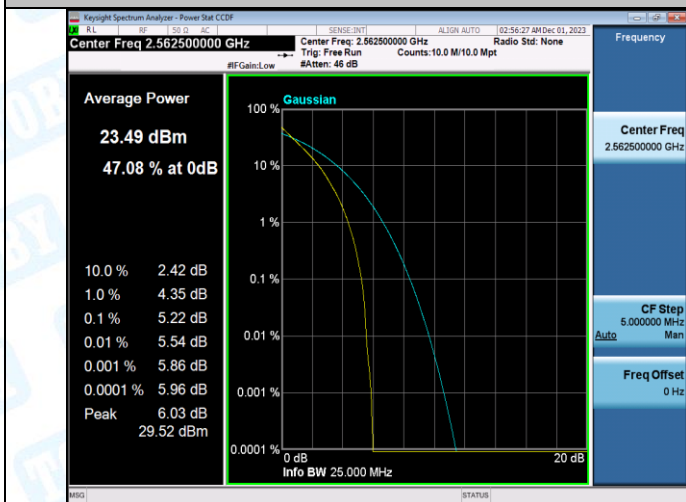

Band7-15MHz-QPSK-21375-1RB#0-PASS

Band7-15MHz-16QAM-21375-1RB#0-PASS

Band7-15MHz-QPSK-21375-75RB#0-PASS

Band7-15MHz-16QAM-21375-75RB#0-PASS

Band7-20MHz-QPSK-20850-1RB#0-PASS

Band7-20MHz-16QAM-20850-1RB#0-PASS