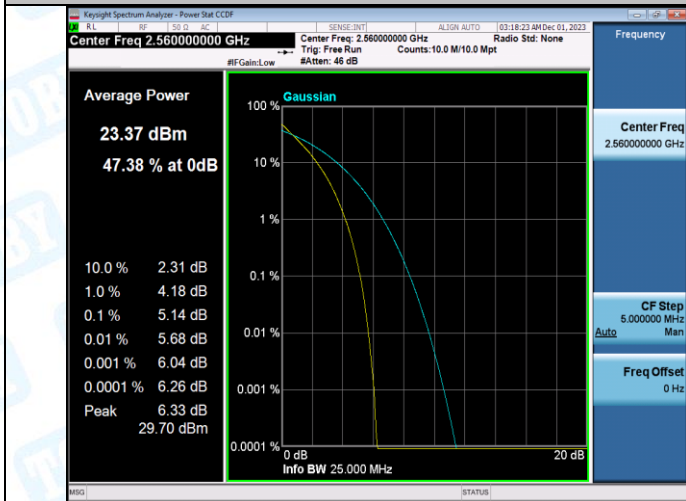

3. 26dB Bandwidth and Occupied Bandwidth

Test Result

Band	Bandwidth	Modulation	Channel	RB Configuration	Occupied Bandwidth (MHz)	26dB Bandwidth (MHz)	Verdict
Band7	5MHz	QPSK	20775	25RB#0	4.4984	4.943	PASS
Band7	5MHz	16QAM	20775	25RB#0	4.4922	4.906	PASS
Band7	5MHz	QPSK	21100	25RB#0	4.4910	4.920	PASS
Band7	5MHz	16QAM	21100	25RB#0	4.4971	4.947	PASS
Band7	5MHz	QPSK	21425	25RB#0	4.5010	4.947	PASS
Band7	5MHz	16QAM	21425	25RB#0	4.5106	4.950	PASS
Band7	10MHz	QPSK	20800	50RB#0	8.9803	9.807	PASS
Band7	10MHz	16QAM	20800	50RB#0	8.9913	9.717	PASS
Band7	10MHz	QPSK	21100	50RB#0	8.9992	9.774	PASS
Band7	10MHz	16QAM	21100	50RB#0	8.9735	9.758	PASS
Band7	10MHz	QPSK	21400	50RB#0	8.9884	9.750	PASS
Band7	10MHz	16QAM	21400	50RB#0	8.9739	9.760	PASS
Band7	15MHz	QPSK	20825	75RB#0	13.486	14.69	PASS
Band7	15MHz	16QAM	20825	75RB#0	13.471	14.63	PASS
Band7	15MHz	QPSK	21100	75RB#0	13.494	14.70	PASS
Band7	15MHz	16QAM	21100	75RB#0	13.502	14.58	PASS
Band7	15MHz	QPSK	21375	75RB#0	13.463	14.59	PASS
Band7	15MHz	16QAM	21375	75RB#0	13.492	14.63	PASS
Band7	20MHz	QPSK	20850	100RB#0	17.922	19.33	PASS
Band7	20MHz	16QAM	20850	100RB#0	17.957	19.30	PASS
Band7	20MHz	QPSK	21100	100RB#0	17.991	19.67	PASS
Band7	20MHz	16QAM	21100	100RB#0	17.986	19.46	PASS
Band7	20MHz	QPSK	21350	100RB#0	17.924	19.31	PASS
Band7	20MHz	16QAM	21350	100RB#0	17.929	19.35	PASS