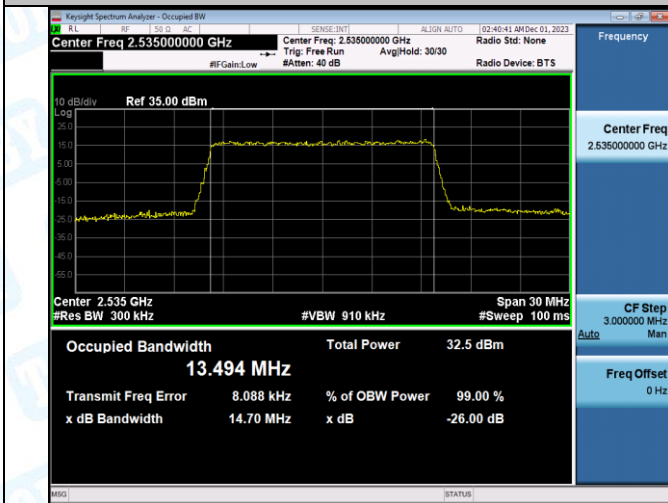

Band7-15MHz-QPSK-21100-75RB#0-PASS

Band7-15MHz-QPSK-21375-75RB#0-PASS