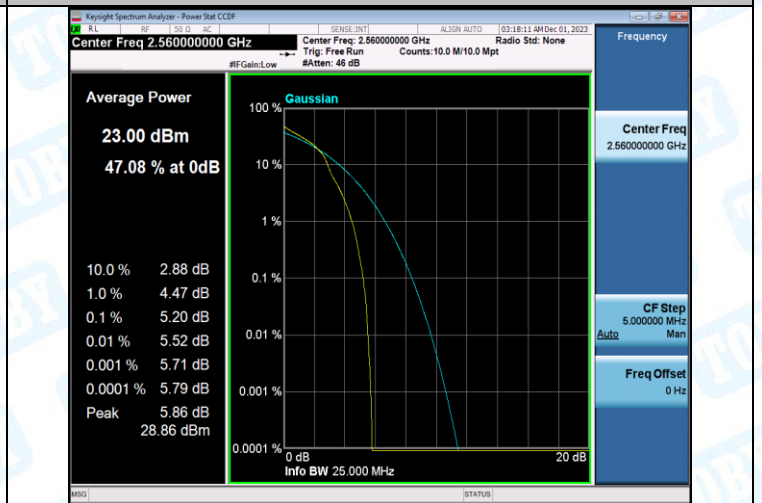

3. 26dB Bandwidth and Occupied Bandwidth

Test Result

Band	Bandwidth	Modulation	Channel	RB Configuration	Occupied Bandwidth (MHz)	26dB Bandwidth (MHz)	Verdict
Band7	5MHz	QPSK	20775	25RB#0	4.4984	4.943	PASS
Band7	5MHz	16QAM	20775	25RB#0	4.4922	4.906	PASS
Band7	5MHz	QPSK	21100	25RB#0	4.4910	4.920	PASS
Band7	5MHz	16QAM	21100	25RB#0	4.4971	4.947	PASS
Band7	5MHz	QPSK	21425	25RB#0	4.5010	4.947	PASS
Band7	5MHz	16QAM	21425	25RB#0	4.5106	4.950	PASS
Band7	10MHz	QPSK	20800	50RB#0	8.9803	9.807	PASS
Band7	10MHz	16QAM	20800	50RB#0	8.9913	9.717	PASS
Band7	10MHz	QPSK	21100	50RB#0	8.9992	9.774	PASS
Band7	10MHz	16QAM	21100	50RB#0	8.9735	9.758	PASS
Band7	10MHz	QPSK	21400	50RB#0	8.9884	9.750	PASS
Band7	10MHz	16QAM	21400	50RB#0	8.9739	9.760	PASS
Band7	15MHz	QPSK	20825	75RB#0	13.486	14.69	PASS
Band7	15MHz	16QAM	20825	75RB#0	13.471	14.63	PASS
Band7	15MHz	QPSK	21100	75RB#0	13.494	14.70	PASS
Band7	15MHz	16QAM	21100	75RB#0	13.502	14.58	PASS
Band7	15MHz	QPSK	21375	75RB#0	13.463	14.59	PASS
Band7	15MHz	16QAM	21375	75RB#0	13.492	14.63	PASS
Band7	20MHz	QPSK	20850	100RB#0	17.922	19.33	PASS
Band7	20MHz	16QAM	20850	100RB#0	17.957	19.30	PASS
Band7	20MHz	QPSK	21100	100RB#0	17.991	19.67	PASS
Band7	20MHz	16QAM	21100	100RB#0	17.986	19.46	PASS
Band7	20MHz	QPSK	21350	100RB#0	17.924	19.31	PASS
Band7	20MHz	16QAM	21350	100RB#0	17.929	19.35	PASS