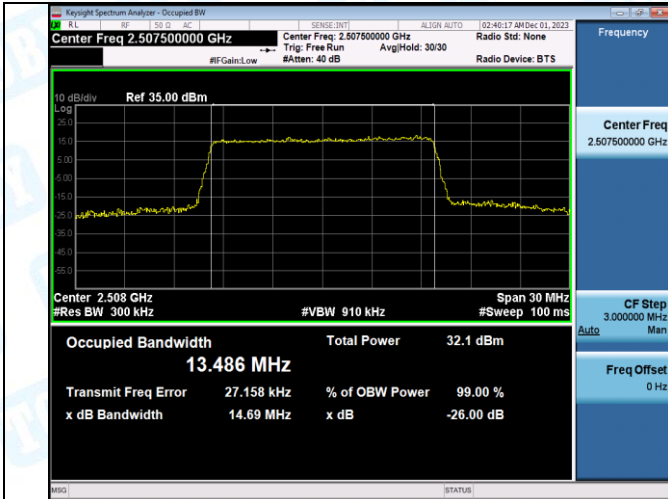

Test Graphs

Band7-10MHz-QPSK-21100-50RB#0-PASS

Band7-10MHz-16QAM-21100-50RB#0-PASS

Band7-10MHz-QPSK-21400-50RB#0-PASS

Band7-10MHz-16QAM-21400-50RB#0-PASS

Band7-15MHz-QPSK-20825-75RB#0-PASS

Band7-15MHz-16QAM-20825-75RB#0-PASS