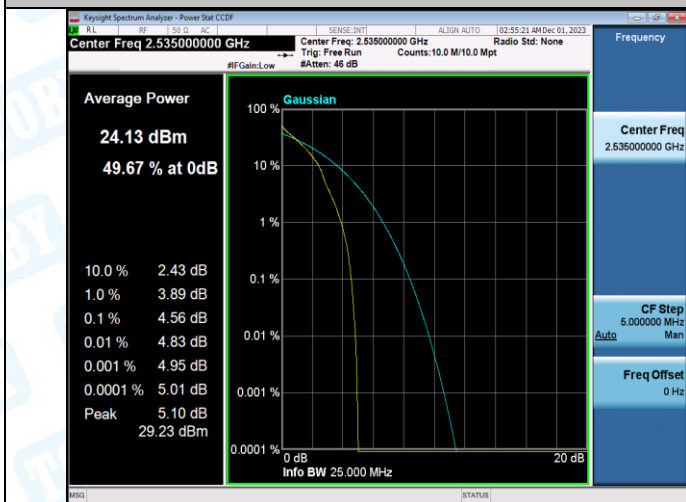

Band7-15MHz-QPSK-20825-75RB#0-PASS

Band7-15MHz-16QAM-20825-75RB#0-PASS

Band7-15MHz-QPSK-21100-1RB#0-PASS

Band7-15MHz-16QAM-21100-1RB#0-PASS

Band7-15MHz-QPSK-21100-75RB#0-PASS

Band7-15MHz-16QAM-21100-75RB#0-PASS