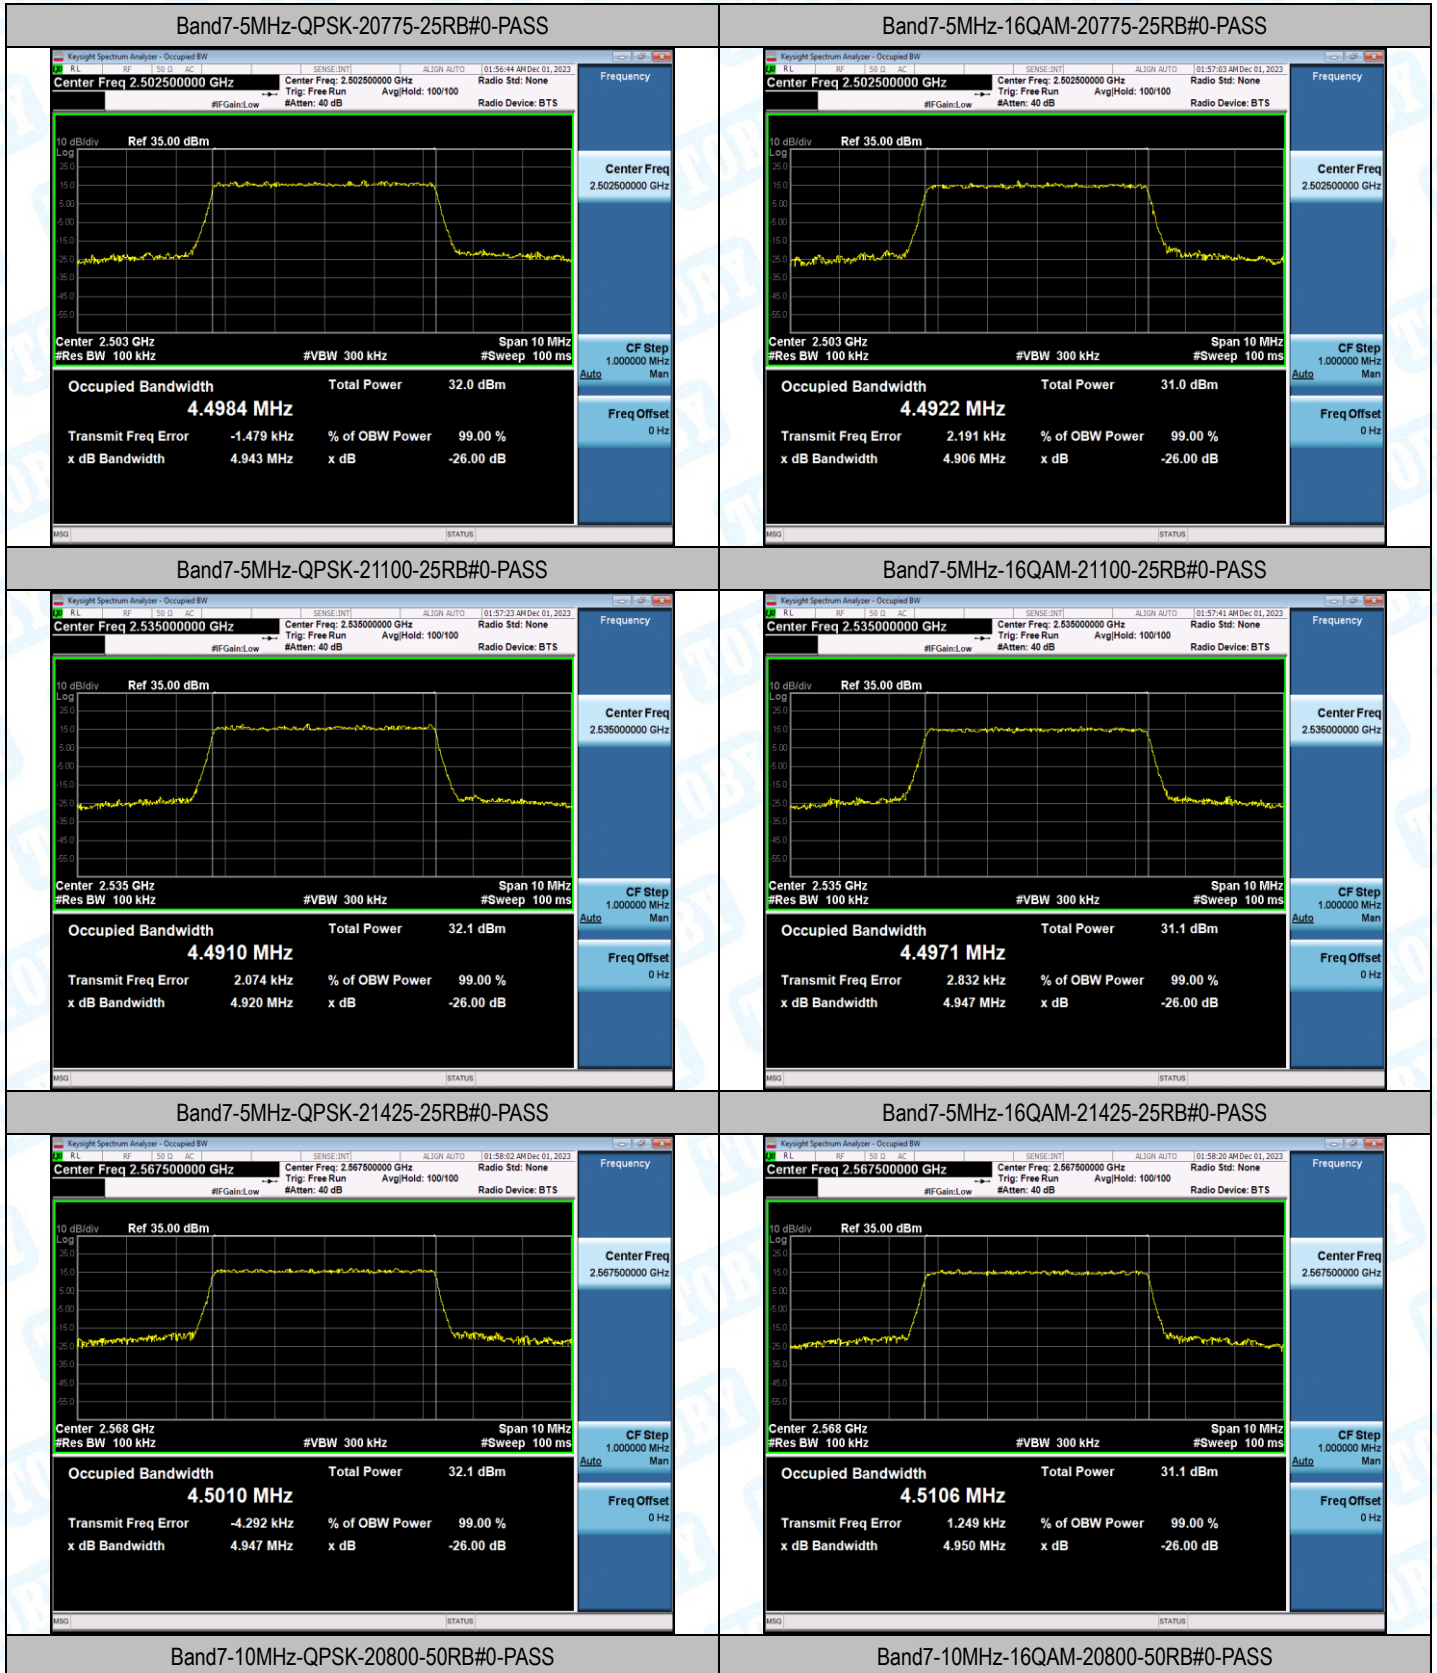

Test Graphs