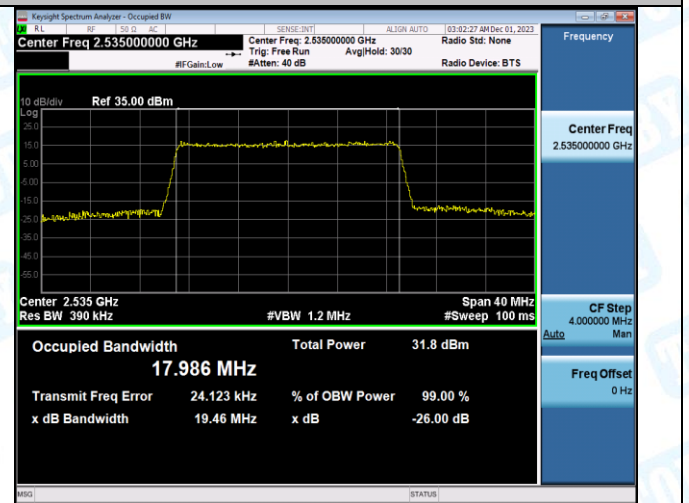

Band7-20MHz-16QAM-21100-100RB#0-PASS

Band7-20MHz-16QAM-21350-100RB#0-PASS