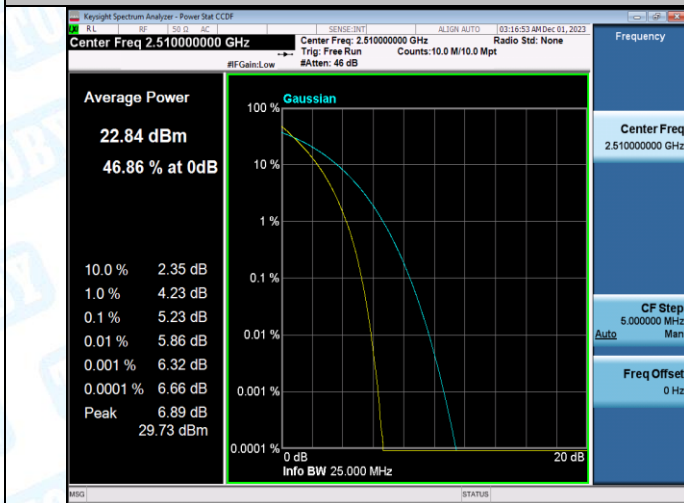

Band7-20MHz-QPSK-20850-100RB#0-PASS

Band7-20MHz-QPSK-21100-1RB#0-PASS