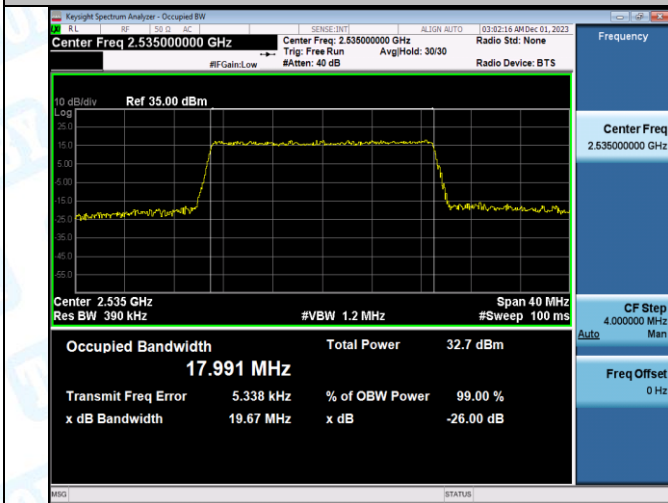

Band7-20MHz-QPSK-21100-100RB#0-PASS

Band7-20MHz-QPSK-21350-100RB#0-PASS