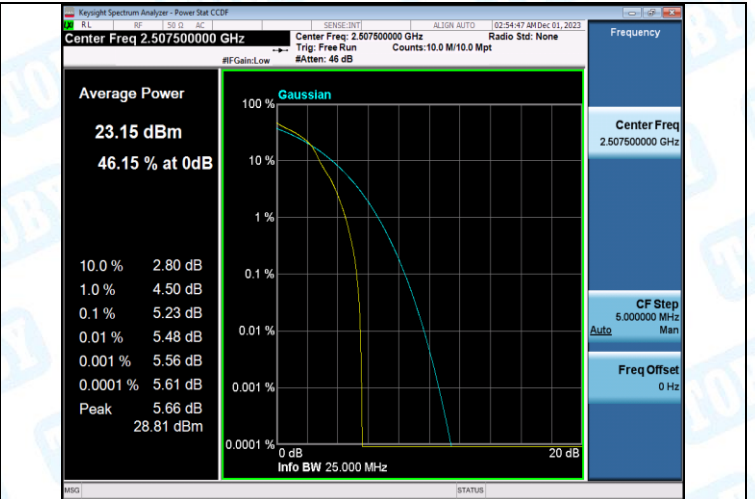

Band7-15MHz-QPSK-20825-75RB#0-PASS

Band7-15MHz-16QAM-20825-75RB#0-PASS

Band7-15MHz-QPSK-21100-1RB#0-PASS

Band7-15MHz-16QAM-21100-1RB#0-PASS

Band7-15MHz-QPSK-21100-75RB#0-PASS

Band7-15MHz-16QAM-21100-75RB#0-PASS