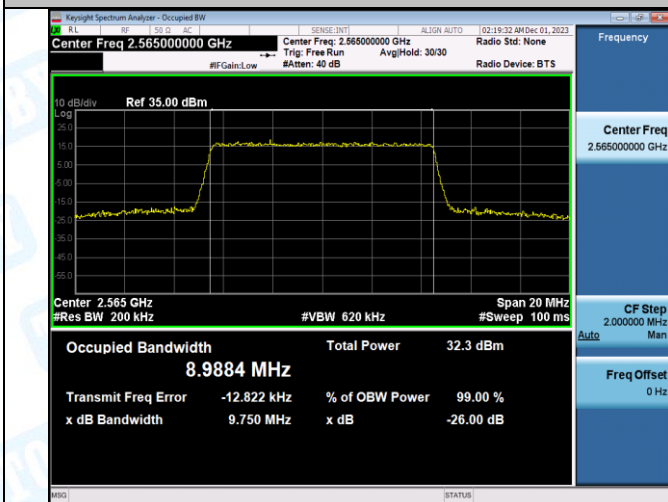

Test Graphs

Band7-10MHz-QPSK-21100-50RB#0-PASS

Band7-10MHz-16QAM-21100-50RB#0-PASS

Band7-10MHz-QPSK-21400-50RB#0-PASS

Band7-10MHz-16QAM-21400-50RB#0-PASS

Band7-15MHz-QPSK-20825-75RB#0-PASS

Band7-15MHz-16QAM-20825-75RB#0-PASS