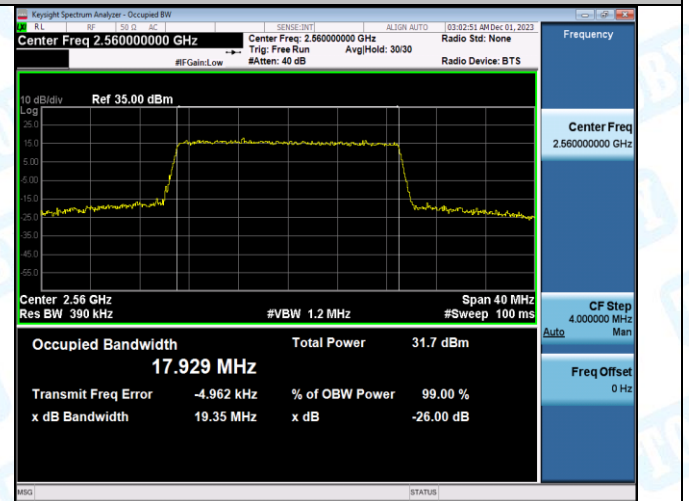

Band7-20MHz-QPSK-21100-100RB#0-PASS

Band7-20MHz-16QAM-21100-100RB#0-PASS

Band7-20MHz-QPSK-21350-100RB#0-PASS

Band7-20MHz-16QAM-21350-100RB#0-PASS

4. Band Edge

Test Result

Band	Bandwidth	Modulation	Channel	RB Configuration	Level_dBm	Margin	Verdict
Band7	5MHz	QPSK	20775	1RB#0	-16.61	6.61	PASS
Band7	5MHz	16QAM	20775	1RB#0	-17.62	7.62	PASS
Band7	5MHz	QPSK	20775	1RB#24	-30.58	7.58	PASS
Band7	5MHz	16QAM	20775	1RB#24	-30.80	7.80	PASS
Band7	5MHz	QPSK	20775	25RB#0	-45.92	10.92	PASS
Band7	5MHz	16QAM	20775	25RB#0	-46.25	11.25	PASS
Band7	5MHz	QPSK	21425	1RB#0	-28.17	8.17	PASS
Band7	5MHz	16QAM	21425	1RB#0	-29.43	9.43	PASS
Band7	5MHz	QPSK	21425	1RB#24	-15.67	5.67	PASS
Band7	5MHz	16QAM	21425	1RB#24	-16.93	6.93	PASS
Band7	5MHz	QPSK	21425	25RB#0	-44.34	9.34	PASS
Band7	5MHz	16QAM	21425	25RB#0	-44.11	9.11	PASS
Band7	10MHz	QPSK	20800	1RB#0	-16.60	6.60	PASS
Band7	10MHz	16QAM	20800	1RB#0	-18.78	8.78	PASS
Band7	10MHz	QPSK	20800	1RB#49	-28.35	8.35	PASS
Band7	10MHz	16QAM	20800	1RB#49	-29.30	9.30	PASS
Band7	10MHz	QPSK	20800	50RB#0	-42.39	10.39	PASS
Band7	10MHz	16QAM	20800	50RB#0	-42.17	10.17	PASS
Band7	10MHz	QPSK	21400	1RB#0	-26.92	6.92	PASS
Band7	10MHz	16QAM	21400	1RB#0	-28.65	8.65	PASS
Band7	10MHz	QPSK	21400	1RB#49	-16.76	6.76	PASS
Band7	10MHz	16QAM	21400	1RB#49	-18.50	8.50	PASS
Band7	10MHz	QPSK	21400	50RB#0	-41.59	9.59	PASS
Band7	10MHz	16QAM	21400	50RB#0	-41.99	9.99	PASS
Band7	15MHz	QPSK	20825	1RB#0	-19.46	9.46	PASS
Band7	15MHz	16QAM	20825	1RB#0	-18.83	8.83	PASS
Band7	15MHz	QPSK	20825	1RB#74	-27.33	9.13	PASS
Band7	15MHz	16QAM	20825	1RB#74	-28.80	10.60	PASS
Band7	15MHz	QPSK	20825	75RB#0	-41.04	10.84	PASS
Band7	15MHz	16QAM	20825	75RB#0	-41.44	11.24	PASS
Band7	15MHz	QPSK	21375	1RB#0	-26.39	8.19	PASS
Band7	15MHz	16QAM	21375	1RB#0	-27.56	9.36	PASS
Band7	15MHz	QPSK	21375	1RB#74	-18.37	8.37	PASS
Band7	15MHz	16QAM	21375	1RB#74	-19.05	9.05	PASS
Band7	15MHz	QPSK	21375	75RB#0	-41.08	10.88	PASS
Band7	15MHz	16QAM	21375	75RB#0	-40.99	10.79	PASS
Band7	20MHz	QPSK	20850	1RB#0	-21.42	11.32	PASS
Band7	20MHz	16QAM	20850	1RB#0	-22.10	12.00	PASS
Band7	20MHz	QPSK	20850	1RB#99	-41.36	12.26	PASS