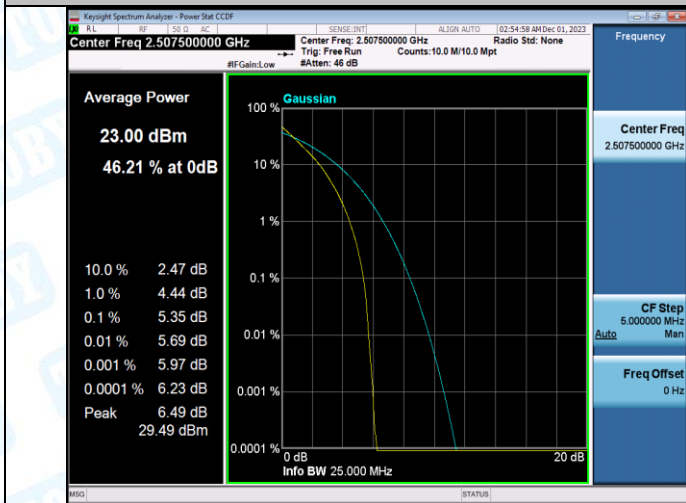

Band7-15MHz-QPSK-20825-75RB#0-PASS

Band7-15MHz-16QAM-20825-75RB#0-PASS

Band7-15MHz-QPSK-21100-1RB#0-PASS

Band7-15MHz-16QAM-21100-1RB#0-PASS

Band7-15MHz-QPSK-21100-75RB#0-PASS

Band7-15MHz-16QAM-21100-75RB#0-PASS