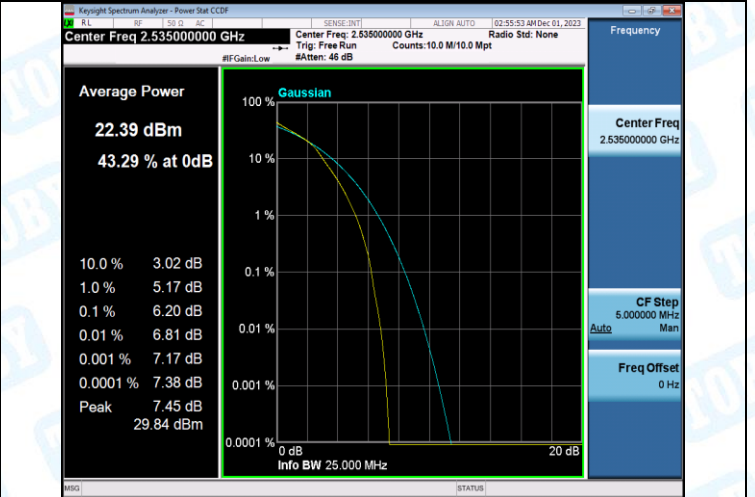

Band7-15MHz-16QAM-21100-75RB#0-PASS

Band7-15MHz-16QAM-21375-1RB#0-PASS