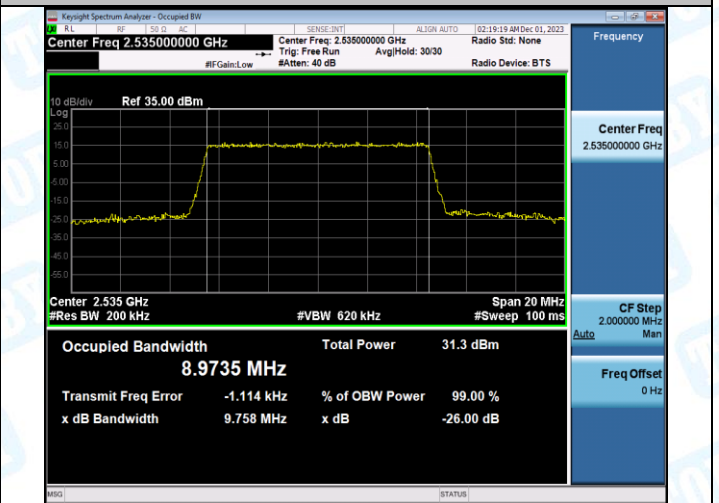

Test Graphs

Band7-10MHz-QPSK-21100-50RB#0-PASS

Band7-10MHz-16QAM-21100-50RB#0-PASS

Band7-10MHz-QPSK-21400-50RB#0-PASS

Band7-10MHz-16QAM-21400-50RB#0-PASS

Band7-15MHz-QPSK-20825-75RB#0-PASS

Band7-15MHz-16QAM-20825-75RB#0-PASS