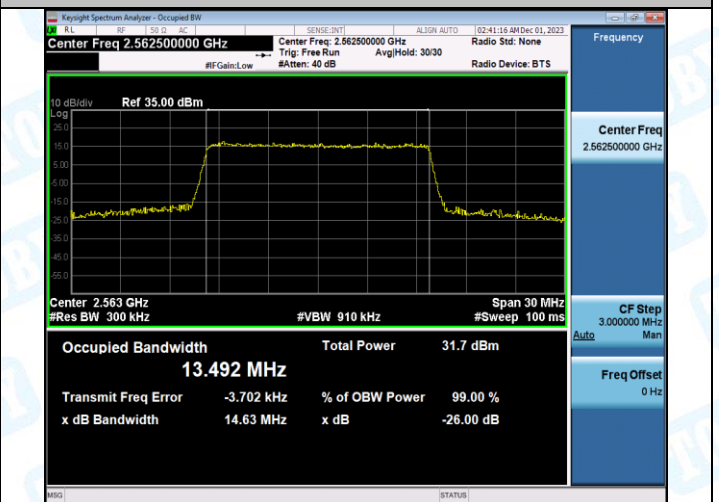

Band7-15MHz-QPSK-21100-75RB#0-PASS

Band7-15MHz-16QAM-21100-75RB#0-PASS

Band7-15MHz-QPSK-21375-75RB#0-PASS

Band7-15MHz-16QAM-21375-75RB#0-PASS

Band7-20MHz-QPSK-20850-100RB#0-PASS

Band7-20MHz-16QAM-20850-100RB#0-PASS