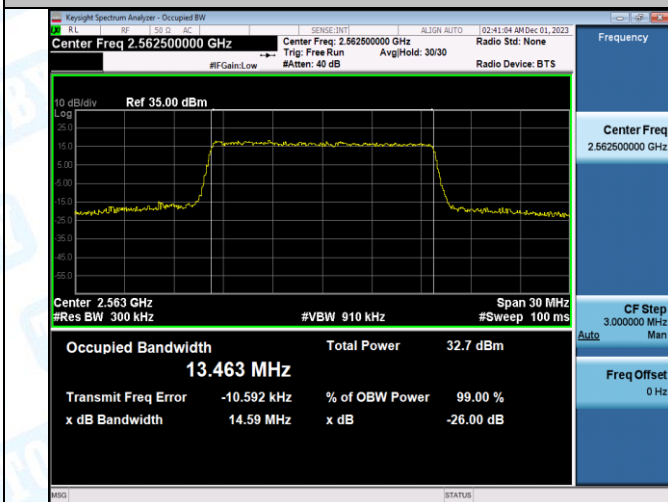

Band7-15MHz-QPSK-21100-75RB#0-PASS

Band7-15MHz-16QAM-21100-75RB#0-PASS

Band7-15MHz-QPSK-21375-75RB#0-PASS

Band7-15MHz-16QAM-21375-75RB#0-PASS

Band7-20MHz-QPSK-20850-100RB#0-PASS

Band7-20MHz-16QAM-20850-100RB#0-PASS