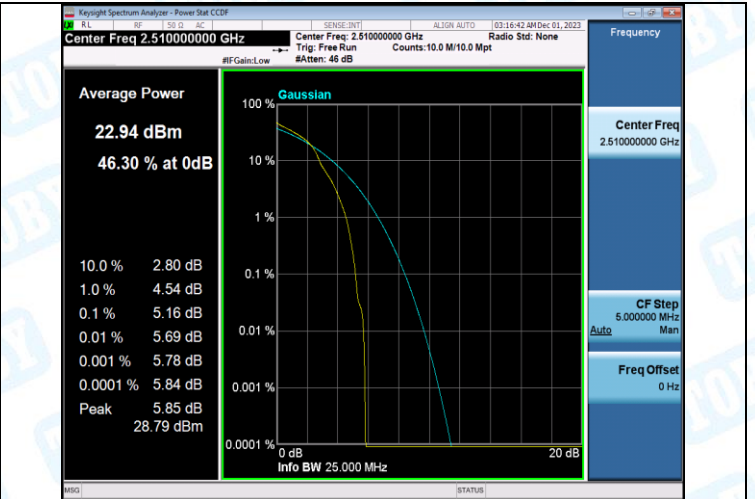

Band7-20MHz-16QAM-20850-1RB#0-PASS

Band7-20MHz-16QAM-20850-100RB#0-PASS