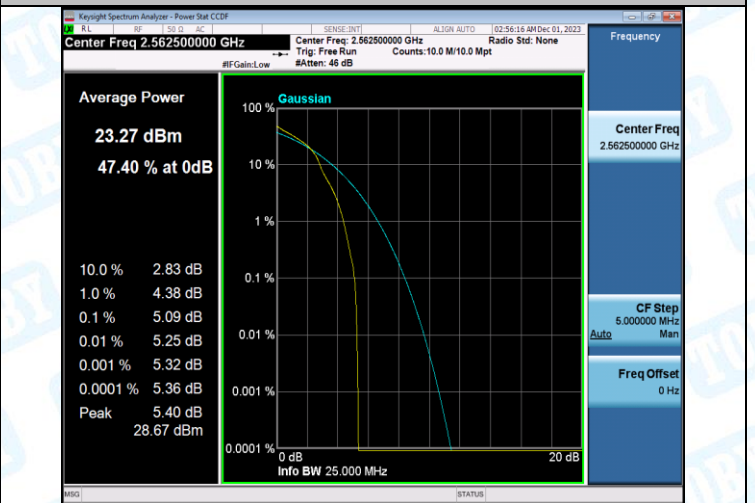

Band7-15MHz-16QAM-21375-1RB#0-PASS

Band7-15MHz-16QAM-21375-75RB#0-PASS