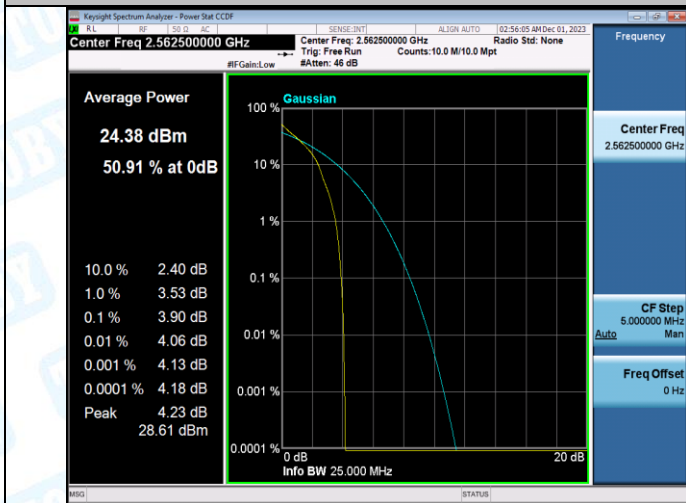

Band7-15MHz-QPSK-21375-1RB#0-PASS

Band7-15MHz-QPSK-21375-75RB#0-PASS