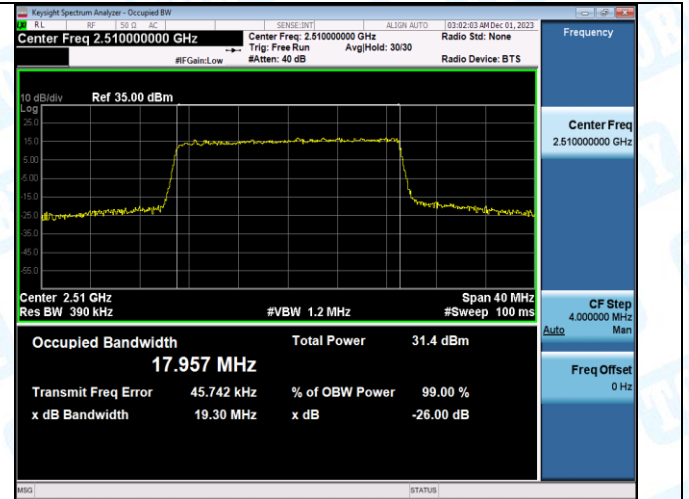

Band7-20MHz-QPSK-21100-100RB#0-PASS

Band7-20MHz-16QAM-21100-100RB#0-PASS

Band7-20MHz-QPSK-21350-100RB#0-PASS

Band7-20MHz-16QAM-21350-100RB#0-PASS

4. Band Edge

Test Result

Band	Bandwidth	Modulation	Channel	RB Configuration	Level_dBm	Margin	Verdict
Band7	5MHz	QPSK	20775	1RB#0	-16.61	6.61	PASS
Band7	5MHz	16QAM	20775	1RB#0	-17.62	7.62	PASS
Band7	5MHz	QPSK	20775	1RB#24	-30.58	7.58	PASS
Band7	5MHz	16QAM	20775	1RB#24	-30.80	7.80	PASS
Band7	5MHz	QPSK	20775	25RB#0	-45.92	10.92	PASS
Band7	5MHz	16QAM	20775	25RB#0	-46.25	11.25	PASS
Band7	5MHz	QPSK	21425	1RB#0	-28.17	8.17	PASS
Band7	5MHz	16QAM	21425	1RB#0	-29.43	9.43	PASS
Band7	5MHz	QPSK	21425	1RB#24	-15.67	5.67	PASS
Band7	5MHz	16QAM	21425	1RB#24	-16.93	6.93	PASS
Band7	5MHz	QPSK	21425	25RB#0	-44.34	9.34	PASS
Band7	5MHz	16QAM	21425	25RB#0	-44.11	9.11	PASS
Band7	10MHz	QPSK	20800	1RB#0	-16.60	6.60	PASS
Band7	10MHz	16QAM	20800	1RB#0	-18.78	8.78	PASS
Band7	10MHz	QPSK	20800	1RB#49	-28.35	8.35	PASS
Band7	10MHz	16QAM	20800	1RB#49	-29.30	9.30	PASS
Band7	10MHz	QPSK	20800	50RB#0	-42.39	10.39	PASS
Band7	10MHz	16QAM	20800	50RB#0	-42.17	10.17	PASS
Band7	10MHz	QPSK	21400	1RB#0	-26.92	6.92	PASS
Band7	10MHz	16QAM	21400	1RB#0	-28.65	8.65	PASS
Band7	10MHz	QPSK	21400	1RB#49	-16.76	6.76	PASS
Band7	10MHz	16QAM	21400	1RB#49	-18.50	8.50	PASS
Band7	10MHz	QPSK	21400	50RB#0	-41.59	9.59	PASS
Band7	10MHz	16QAM	21400	50RB#0	-41.99	9.99	PASS
Band7	15MHz	QPSK	20825	1RB#0	-19.46	9.46	PASS
Band7	15MHz	16QAM	20825	1RB#0	-18.83	8.83	PASS
Band7	15MHz	QPSK	20825	1RB#74	-27.33	9.13	PASS
Band7	15MHz	16QAM	20825	1RB#74	-28.80	10.60	PASS
Band7	15MHz	QPSK	20825	75RB#0	-41.04	10.84	PASS
Band7	15MHz	16QAM	20825	75RB#0	-41.44	11.24	PASS
Band7	15MHz	QPSK	21375	1RB#0	-26.39	8.19	PASS
Band7	15MHz	16QAM	21375	1RB#0	-27.56	9.36	PASS
Band7	15MHz	QPSK	21375	1RB#74	-18.37	8.37	PASS
Band7	15MHz	16QAM	21375	1RB#74	-19.05	9.05	PASS
Band7	15MHz	QPSK	21375	75RB#0	-41.08	10.88	PASS
Band7	15MHz	16QAM	21375	75RB#0	-40.99	10.79	PASS
Band7	20MHz	QPSK	20850	1RB#0	-21.42	11.32	PASS
Band7	20MHz	16QAM	20850	1RB#0	-22.10	12.00	PASS
Band7	20MHz	QPSK	20850	1RB#99	-41.36	12.26	PASS