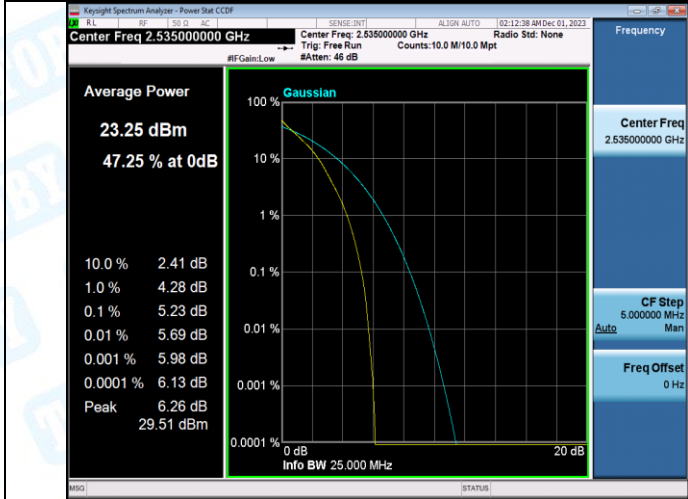

Band7-5MHz-QPSK-21425-1RB#0-PASS