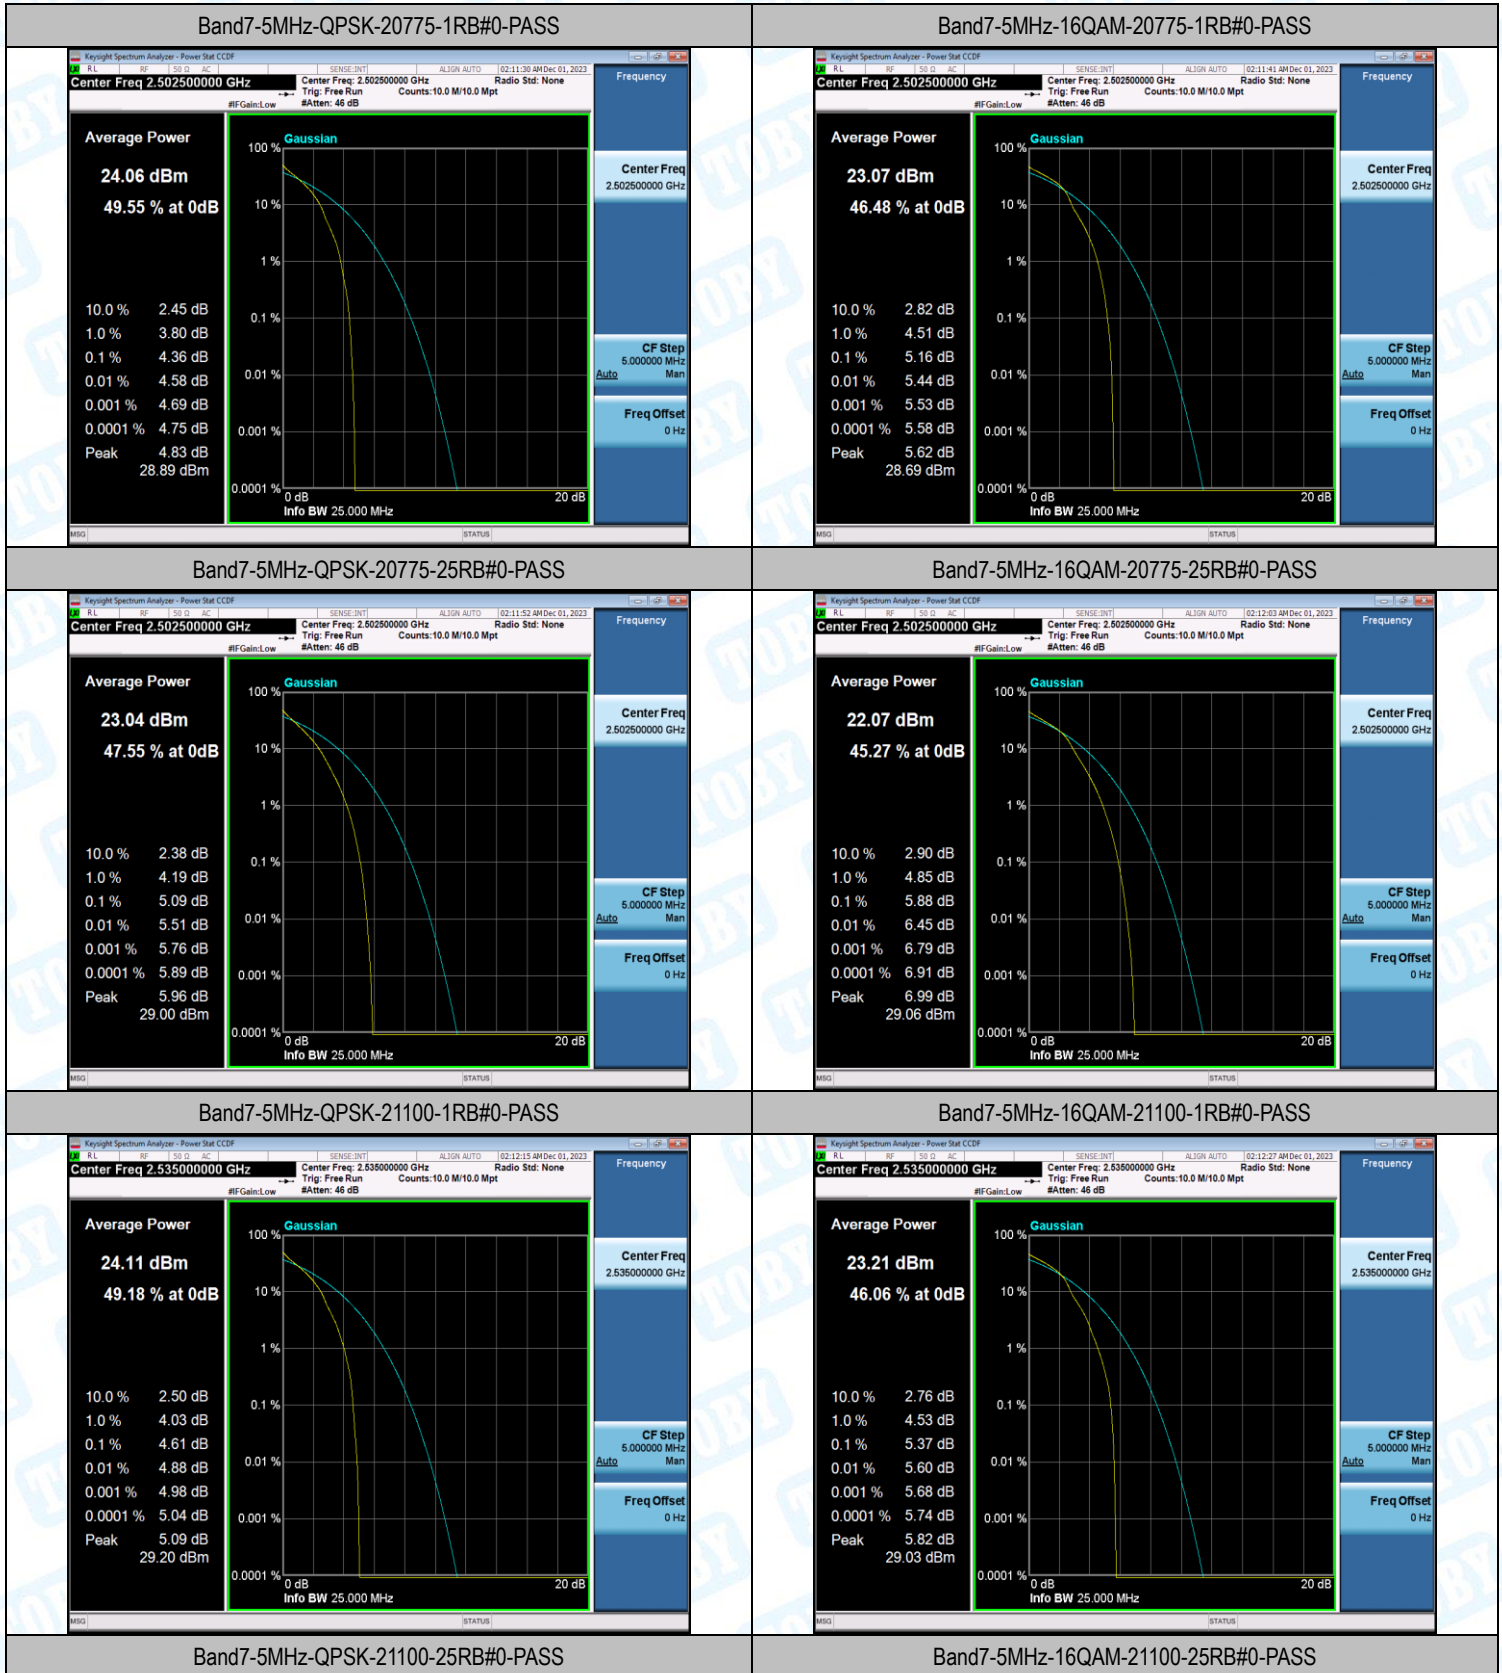

Test Graphs