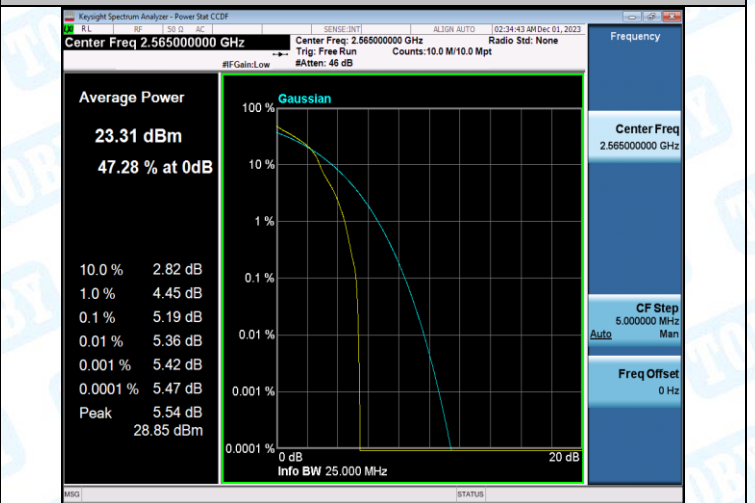

Band7-10MHz-16QAM-21400-1RB#0-PASS

Band7-10MHz-16QAM-21400-50RB#0-PASS