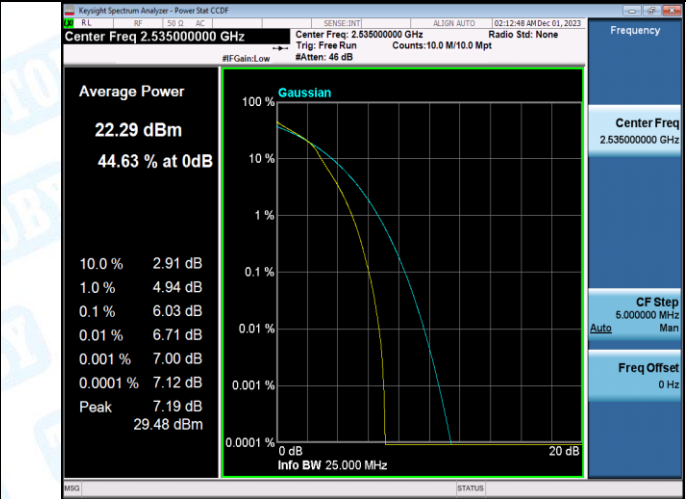

Band7-5MHz-16QAM-21425-1RB#0-PASS