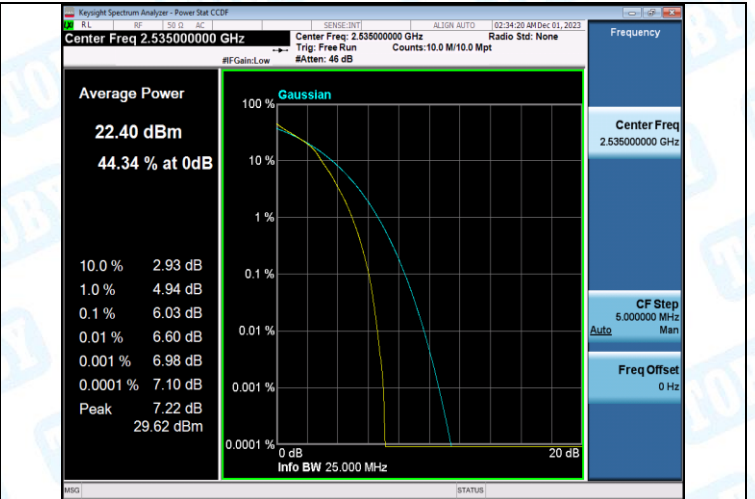

Band7-10MHz-16QAM-21100-50RB#0-PASS

Band7-10MHz-16QAM-21400-1RB#0-PASS