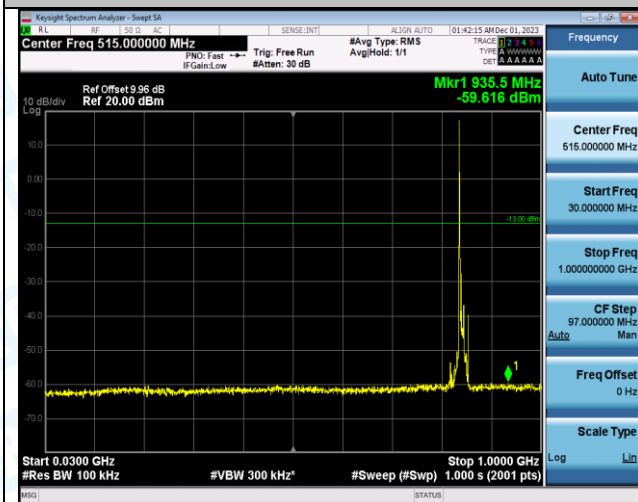

Band5\_10MHz\_QPSK\_20600\_1RB#0\_0.009~0.15\_0.009~0.15

Band5\_10MHz\_QPSK\_20600\_1RB#0\_0.15~30\_0.15~30

Band5\_10MHz\_QPSK\_20600\_1RB#0\_30~1000\_30~1000

Band5\_10MHz\_QPSK\_20600\_1RB#0\_1000~3000\_1000~3000