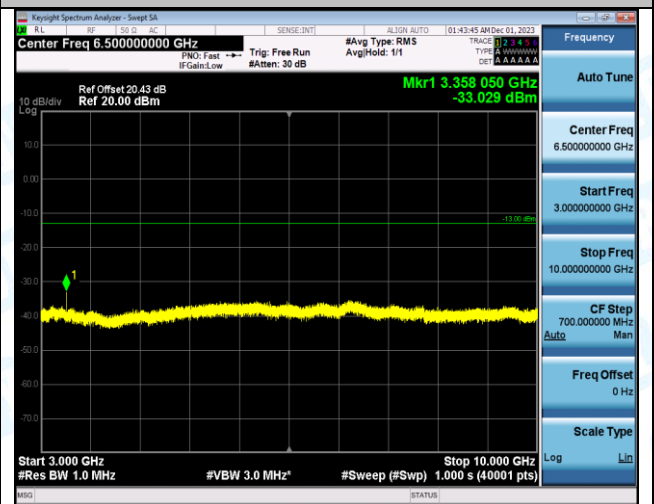

Band5_10MHz_16QAM_20600_1RB#0_3000~10000_3000~10000