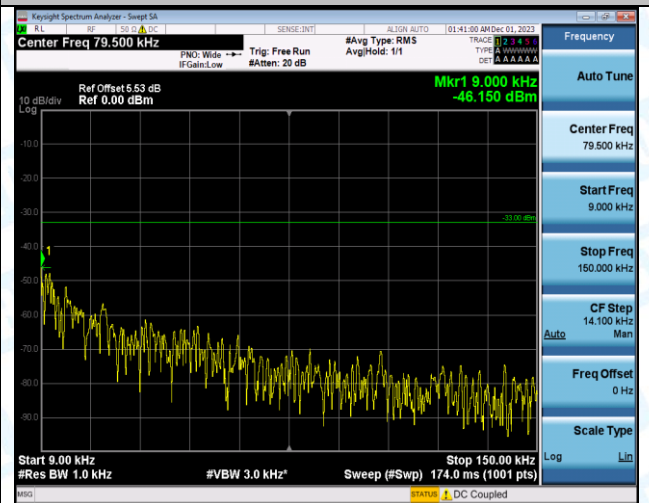

Band5\_10MHz\_QPSK\_20525\_1RB#0\_30-1000\_30-1000

Band5\_10MHz\_QPSK\_20525\_1RB#0\_1000-3000\_1000-3000

Band5\_10MHz\_QPSK\_20525\_1RB#0\_3000~10000\_3000~10000

Band5\_10MHz\_16QAM\_20525\_1RB#0\_0.009~0.15\_0.009~0.15