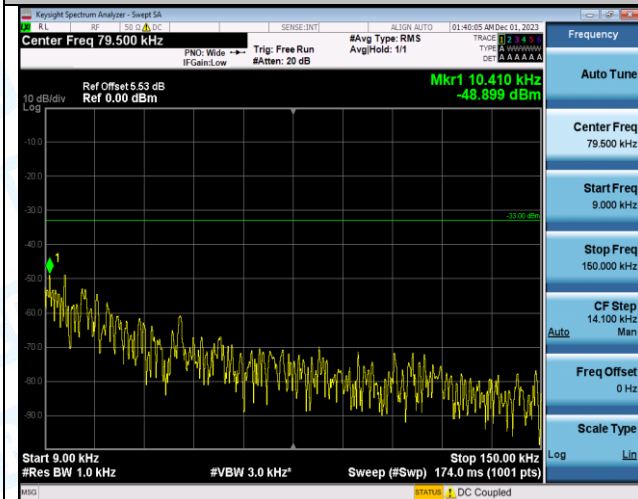

Band5\_10MHz\_16QAM\_20450\_1RB#0\_1000-3000\_1000-3000

Band5\_10MHz\_16QAM\_20450\_1RB#0\_3000-10000\_3000-10000

Band5\_10MHz\_QPSK\_20525\_1RB#0\_0.009-0.15\_0.009-0.15

Band5\_10MHz\_QPSK\_20525\_1RB#0\_0.15-30\_0.15-30