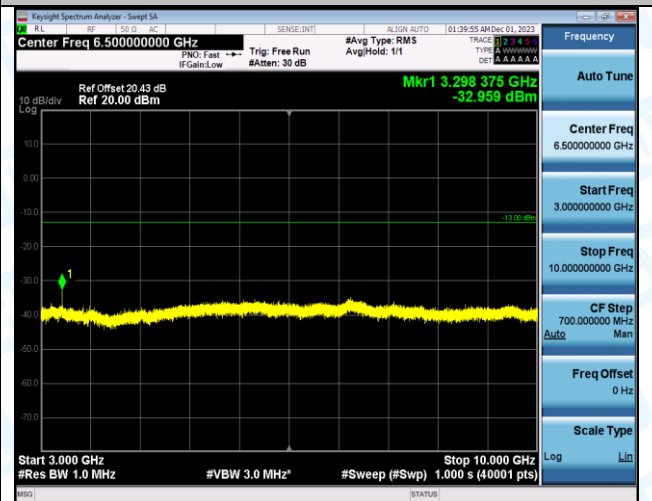

Band5\_10MHz\_16QAM\_20450\_1RB#0\_1000-3000\_1000-3000

Band5\_10MHz\_16QAM\_20450\_1RB#0\_3000-10000\_3000-10000

Band5\_10MHz\_QPSK\_20525\_1RB#0\_0.009-0.15\_0.009-0.15

Band5\_10MHz\_QPSK\_20525\_1RB#0\_0.15-30\_0.15-30