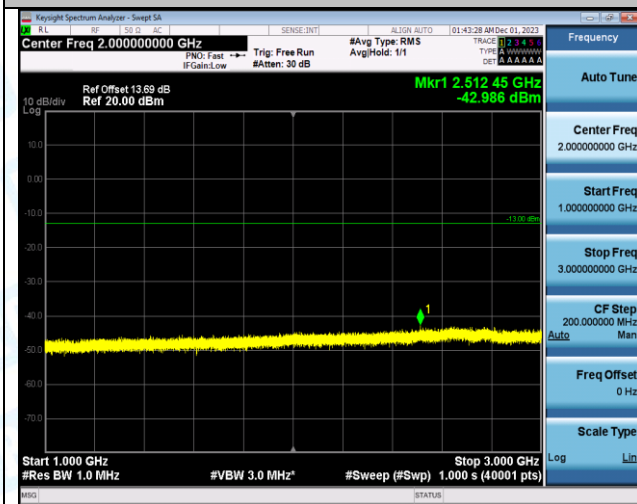

Band5_10MHz_16QAM_20600_1RB#0_1000~3000_1000~3000