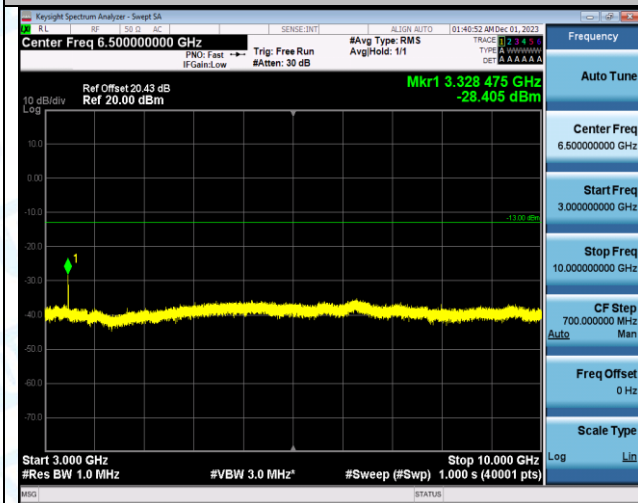

Band5\_10MHz\_QPSK\_20525\_1RB#0\_30-1000\_30-1000

Band5\_10MHz\_QPSK\_20525\_1RB#0\_1000-3000\_1000-3000

Band5\_10MHz\_QPSK\_20525\_1RB#0\_3000~10000\_3000~10000

Band5\_10MHz\_16QAM\_20525\_1RB#0\_0.009~0.15\_0.009~0.15

Band5\_10MHz\_16QAM\_20525\_1RB#0\_0.15~30\_0.15~30

Band5\_10MHz\_16QAM\_20525\_1RB#0\_30~1000\_30~1000

Band5\_10MHz\_16QAM\_20525\_1RB#0\_1000~3000\_1000~3000

Band5\_10MHz\_16QAM\_20525\_1RB#0\_3000~10000\_3000~10000