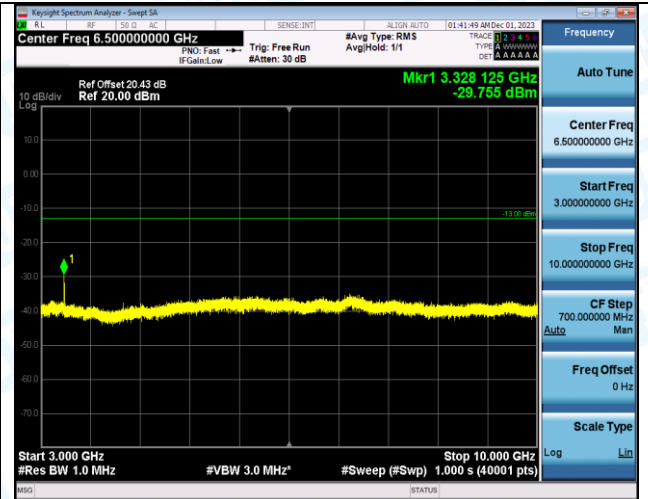

Band5_10MHz_16QAM_20525_1RB#0_3000~10000_3000~10000

Band5_10MHz_QPSK_20600_1RB#0_0.15~30_0.15~30