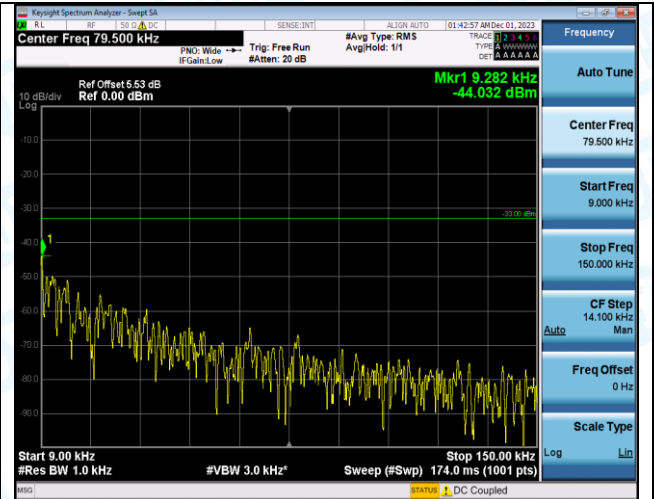

Band5_10MHz_16QAM_20600_1RB#0_0.009~0.15_0.009~0.15

Band5_10MHz_16QAM_20600_1RB#0_30~1000_30~1000