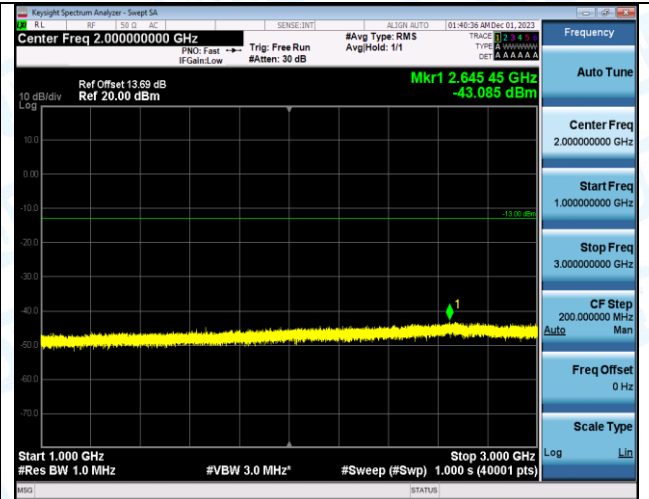

Band5_10MHz_QPSK_20525_1RB#0_1000-3000_1000-3000

Band5_10MHz_16QAM_20525_1RB#0_0.009~0.15_0.009~0.15