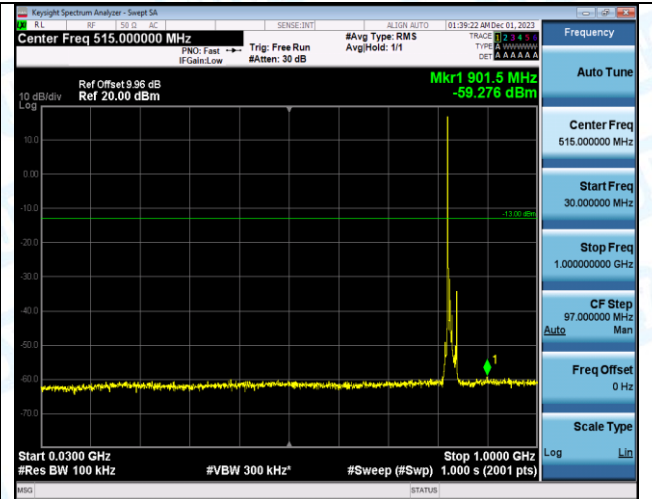

Band5\_10MHz\_16QAM\_20450\_1RB#0\_1000-3000\_1000-3000

Band5\_10MHz\_16QAM\_20450\_1RB#0\_3000-10000\_3000-10000

Band5\_10MHz\_QPSK\_20525\_1RB#0\_0.009-0.15\_0.009-0.15

Band5\_10MHz\_QPSK\_20525\_1RB#0\_0.15-30\_0.15-30