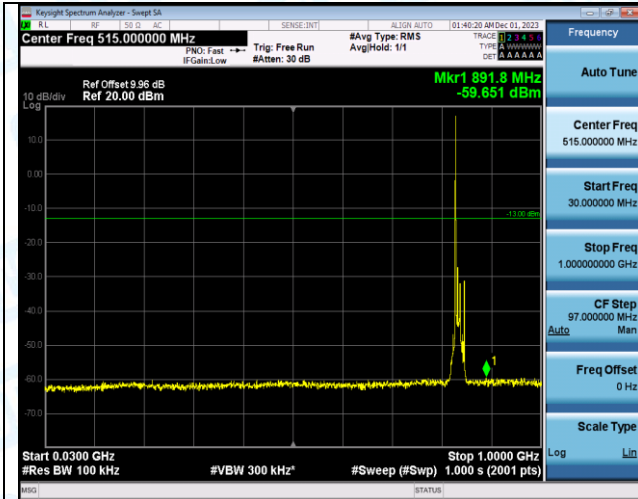

Band5_10MHz_QPSK_20525_1RB#0_30-1000_30-1000

Band5_10MHz_QPSK_20525_1RB#0_3000~10000_3000~10000