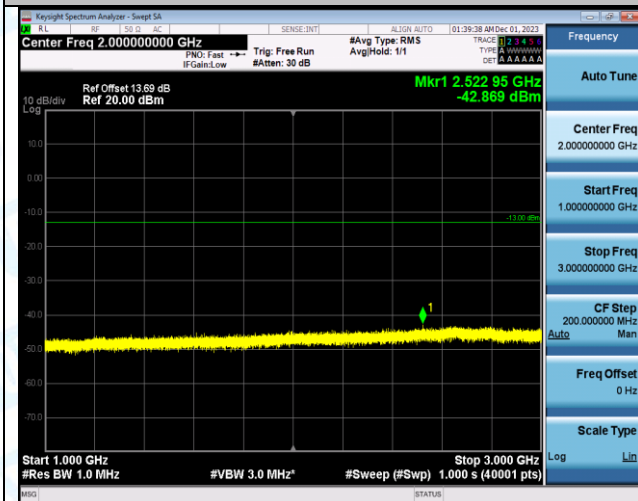

Band5\_10MHz\_16QAM\_20450\_1RB#0\_1000-3000\_1000-3000

Band5\_10MHz\_16QAM\_20450\_1RB#0\_3000-10000\_3000-10000

Band5\_10MHz\_QPSK\_20525\_1RB#0\_0.009-0.15\_0.009-0.15

Band5\_10MHz\_QPSK\_20525\_1RB#0\_0.15-30\_0.15-30