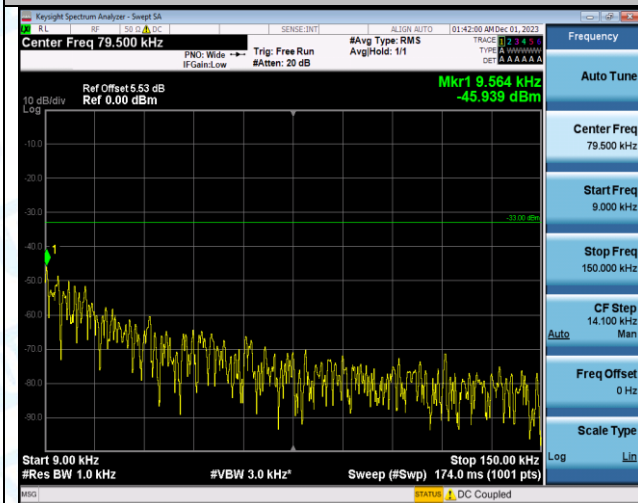

Band5_10MHz_QPSK_20600_1RB#0_0.009~0.15_0.009~0.15

Band5_10MHz_QPSK_20600_1RB#0_30~1000_30~1000