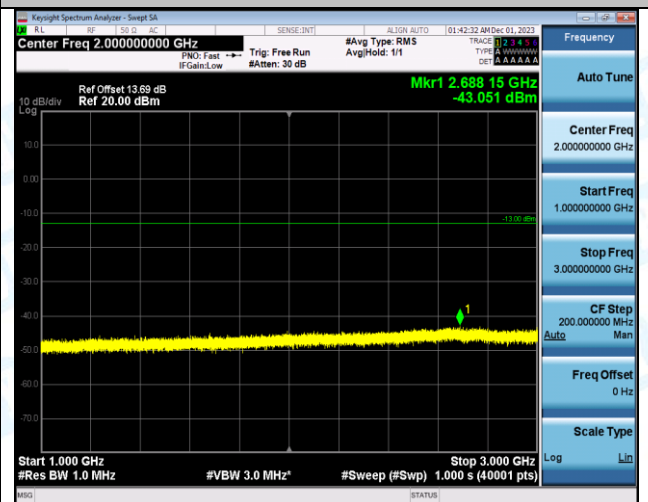

Band5_10MHz_QPSK_20600_1RB#0_1000~3000_1000~3000

Band5_10MHz_16QAM_20600_1RB#0_0.009~0.15_0.009~0.15