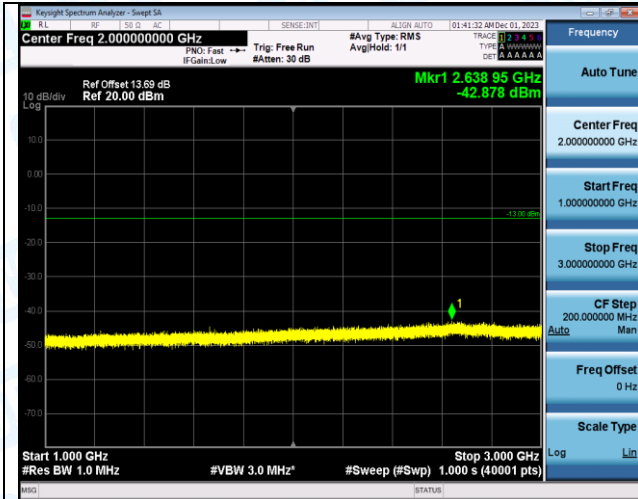

Band5\_10MHz\_16QAM\_20525\_1RB#0\_0.15~30\_0.15~30

Band5\_10MHz\_16QAM\_20525\_1RB#0\_30~1000\_30~1000

Band5\_10MHz\_16QAM\_20525\_1RB#0\_1000~3000\_1000~3000

Band5\_10MHz\_16QAM\_20525\_1RB#0\_3000~10000\_3000~10000