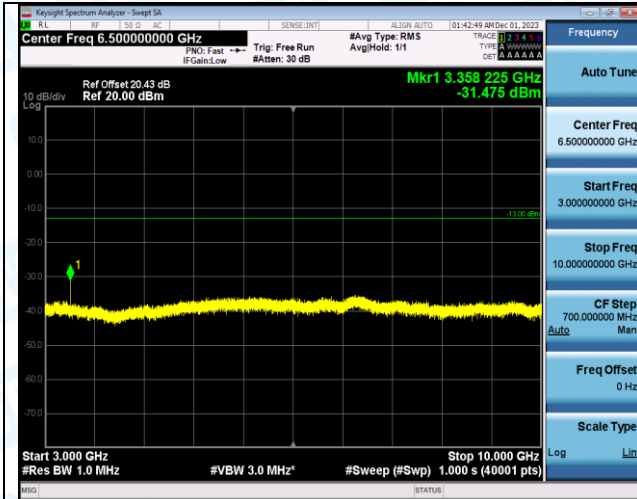

Band5_10MHz_QPSK_20600_1RB#0_3000~10000_3000~10000

Band5_10MHz_16QAM_20600_1RB#0_0.15~30_0.15~30