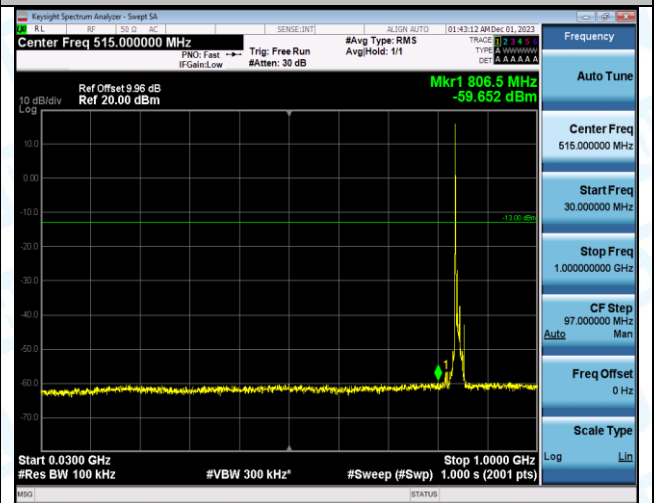

Band5_10MHz_16QAM_20600_1RB#0_30~1000_30~1000

Band5_10MHz_16QAM_20600_1RB#0_3000~10000_3000~10000