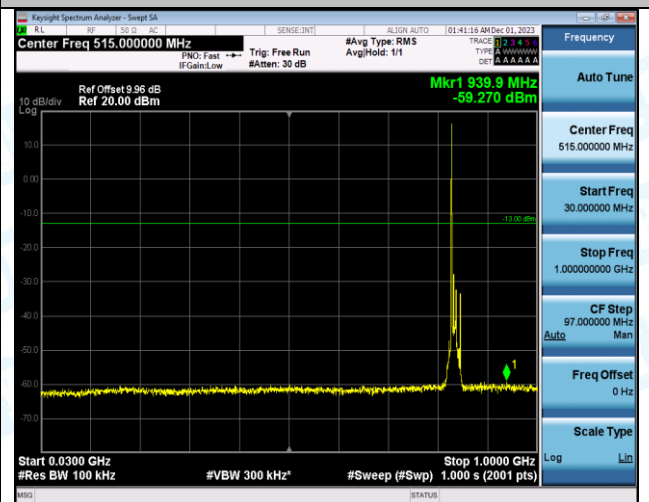

Band5\_10MHz\_QPSK\_20525\_1RB#0\_30-1000\_30-1000

Band5\_10MHz\_QPSK\_20525\_1RB#0\_1000-3000\_1000-3000

Band5\_10MHz\_QPSK\_20525\_1RB#0\_3000~10000\_3000~10000

Band5\_10MHz\_16QAM\_20525\_1RB#0\_0.009~0.15\_0.009~0.15

Band5\_10MHz\_16QAM\_20525\_1RB#0\_0.15~30\_0.15~30

Band5\_10MHz\_16QAM\_20525\_1RB#0\_30~1000\_30~1000

Band5\_10MHz\_16QAM\_20525\_1RB#0\_1000~3000\_1000~3000

Band5\_10MHz\_16QAM\_20525\_1RB#0\_3000~10000\_3000~10000