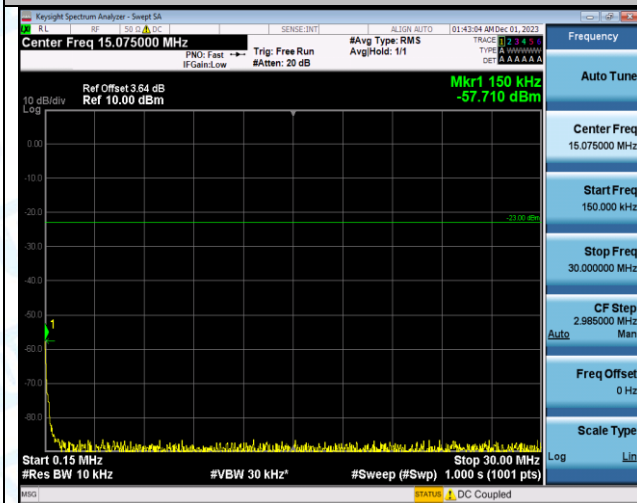

Band5\_10MHz\_QPSK\_20600\_1RB#0\_3000~10000\_3000~10000

Band5\_10MHz\_16QAM\_20600\_1RB#0\_0.009~0.15\_0.009~0.15

Band5\_10MHz\_16QAM\_20600\_1RB#0\_0.15~30\_0.15~30

Band5\_10MHz\_16QAM\_20600\_1RB#0\_30~1000\_30~1000