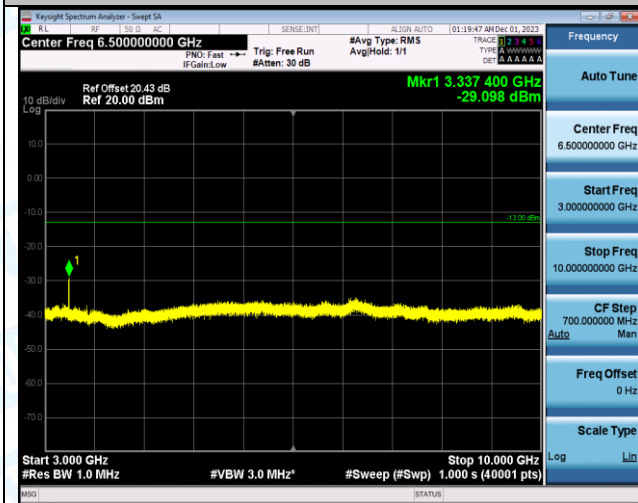

Band5_5MHz_QPSK_20525_1RB#0_3000~10000_3000~10000

Band5_5MHz_16QAM_20525_1RB#0_0.15~30_0.15~30