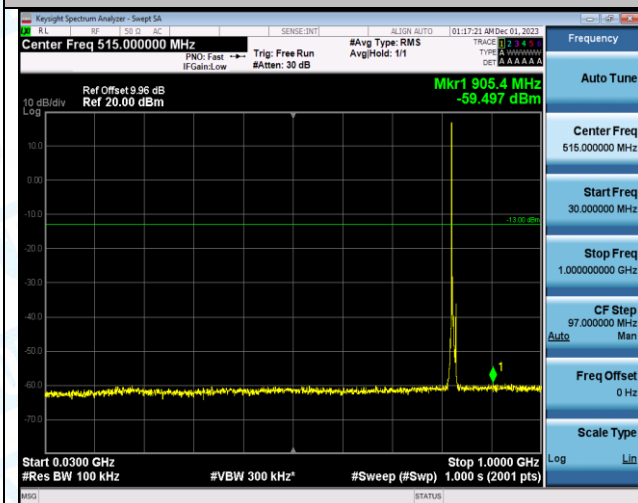

Band5_5MHz_QPSK_20425_1RB#0_30~1000_30~1000

Band5_5MHz_QPSK_20425_1RB#0_3000~10000_3000~10000