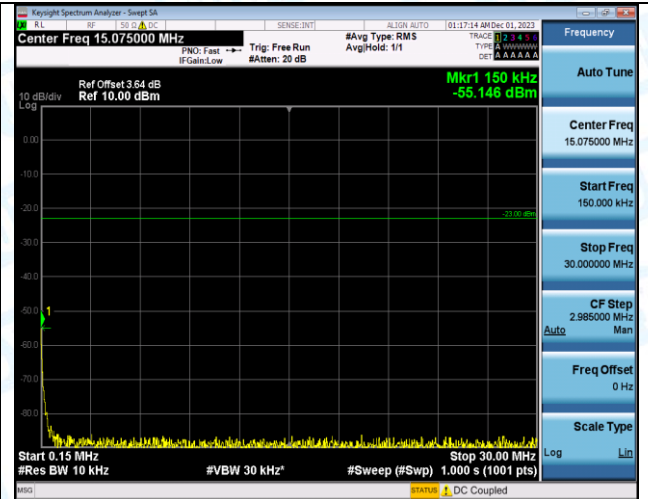

Band5_5MHz_QPSK_20425_1RB#0_0.15~30_0.15~30

Band5_5MHz_QPSK_20425_1RB#0_1000~3000_1000~3000