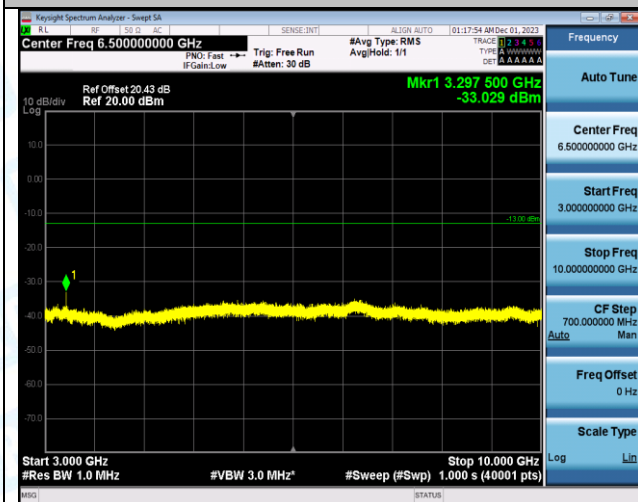

Band5\_5MHz\_QPSK\_20425\_1RB#0\_30~1000\_30~1000

Band5\_5MHz\_QPSK\_20425\_1RB#0\_1000~3000\_1000~3000

Band5\_5MHz\_QPSK\_20425\_1RB#0\_3000~10000\_3000~10000

Band5\_5MHz\_16QAM\_20425\_1RB#0\_0.009~0.15\_0.009~0.15