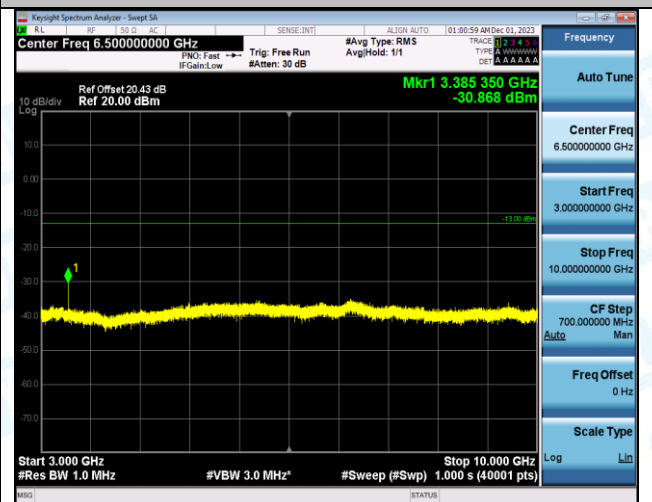

Band5_3MHz_16QAM_20635_1RB#0_3000~10000_3000~10000

Band5_5MHz_QPSK_20425_1RB#0_0.15~30_0.15~30