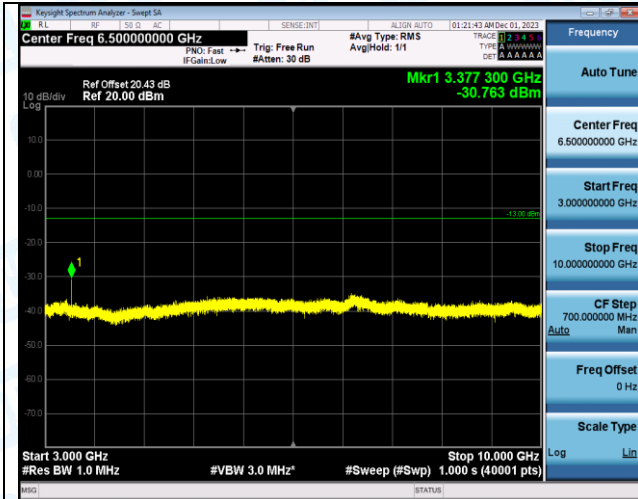

Band5\_5MHz\_QPSK\_20625\_1RB#0\_30-1000\_30-1000

Band5\_5MHz\_QPSK\_20625\_1RB#0\_1000-3000\_1000-3000

Band5\_5MHz\_QPSK\_20625\_1RB#0\_3000-10000\_3000-10000

Band5\_5MHz\_16QAM\_20625\_1RB#0\_0.009-0.15\_0.009-0.15