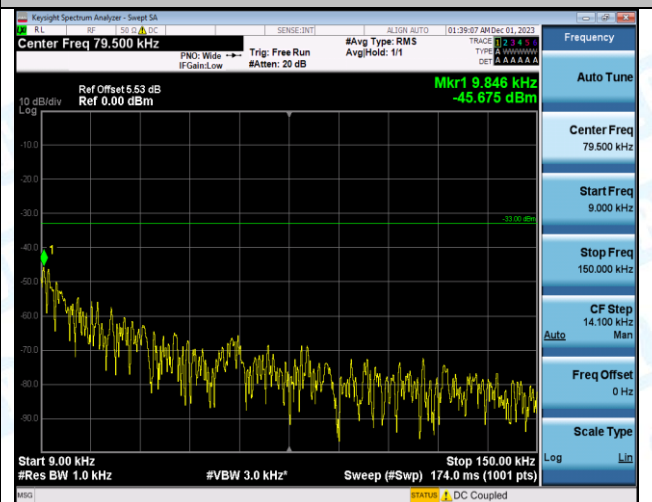

Band5_10MHz_16QAM_20450_1RB#0_0.009~0.15_0.009~0.15

Band5_10MHz_16QAM_20450_1RB#0_30~1000_30~1000