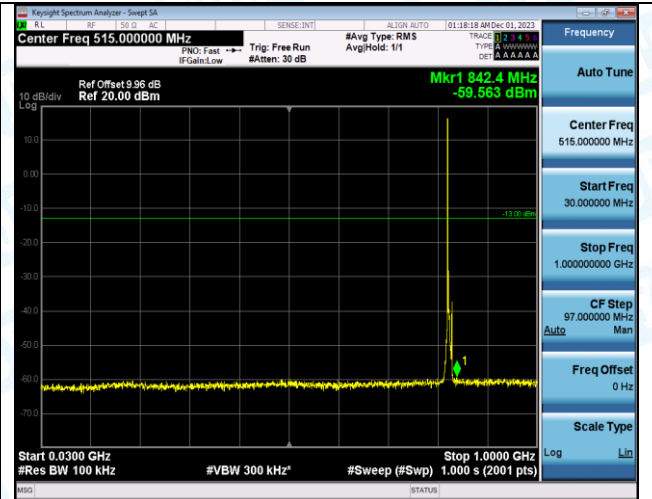

Band5_5MHz_16QAM_20425_1RB#0_30~1000_30~1000

Band5_5MHz_16QAM_20425_1RB#0_3000-10000_3000-10000