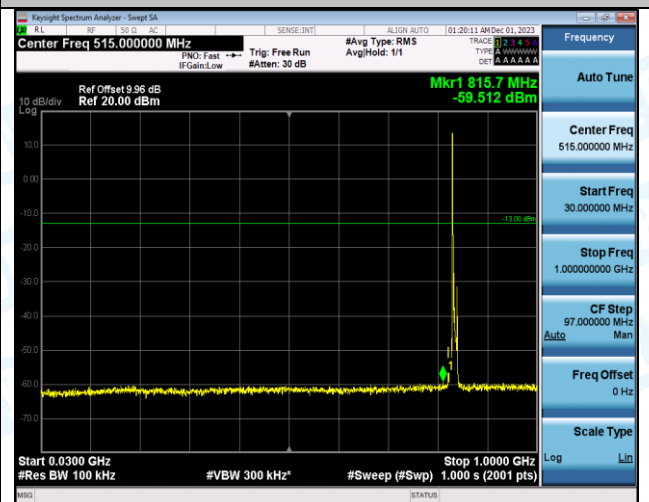

Band5_5MHz_16QAM_20525_1RB#0_30~1000_30~1000

Band5_5MHz_16QAM_20525_1RB#0_3000~10000_3000~10000