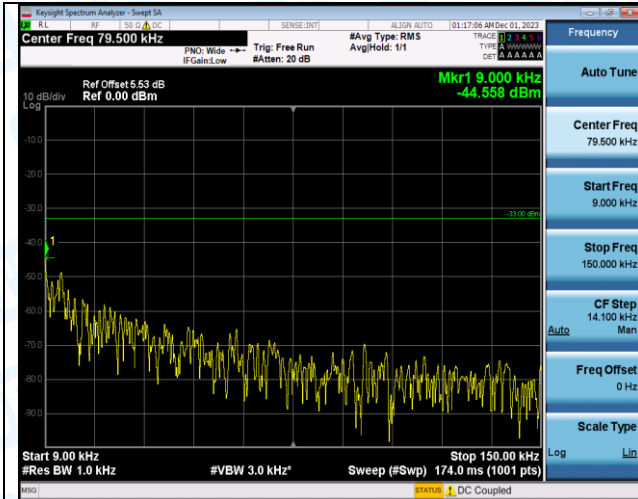

Band5\_3MHz\_16QAM\_20635\_1RB#0\_1000~3000\_1000~3000

Band5\_3MHz\_16QAM\_20635\_1RB#0\_3000~10000\_3000~10000

Band5\_5MHz\_QPSK\_20425\_1RB#0\_0.009~0.15\_0.009~0.15

Band5\_5MHz\_QPSK\_20425\_1RB#0\_0.15~30\_0.15~30