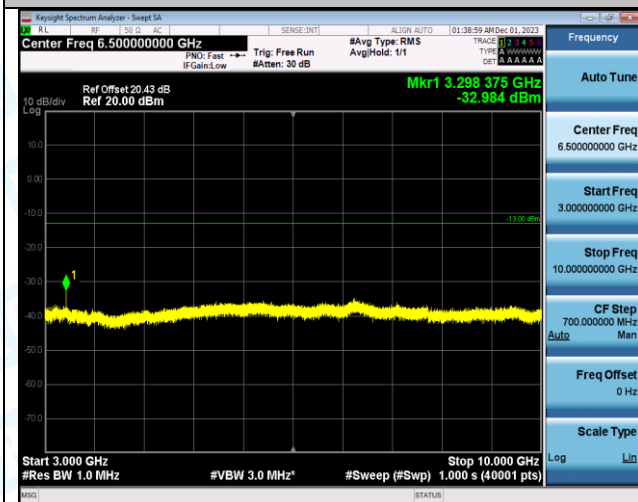

Band5_10MHz_QPSK_20450_1RB#0_3000~10000_3000~10000

Band5_10MHz_16QAM_20450_1RB#0_0.15~30_0.15~30