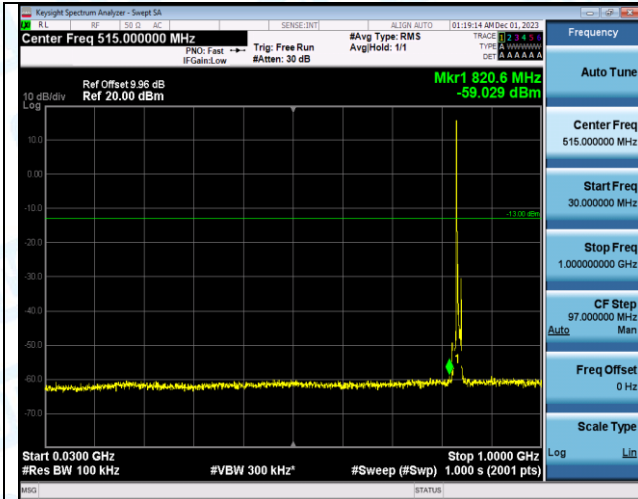

Band5_5MHz_QPSK_20525_1RB#0_30-1000_30-1000

Band5_5MHz_QPSK_20525_1RB#0_3000~10000_3000~10000