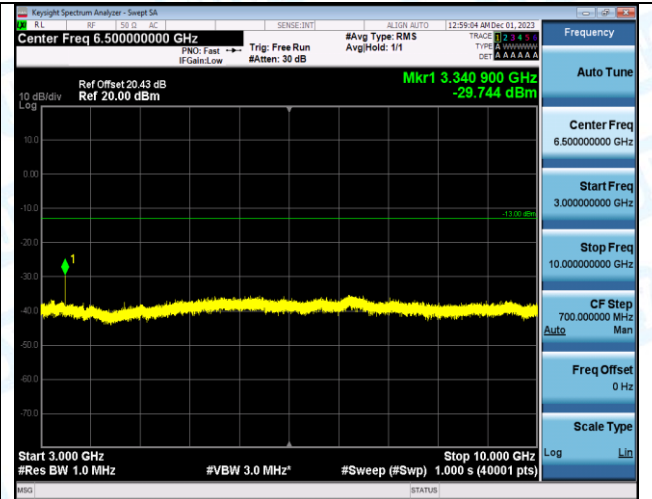

Band5\_3MHz\_QPSK\_20635\_1RB#0\_0.009-0.15\_0.009-0.15

Band5\_3MHz\_QPSK\_20635\_1RB#0\_0.15-30\_0.15-30

Band5\_3MHz\_QPSK\_20635\_1RB#0\_30-1000\_30-1000

Band5\_3MHz\_QPSK\_20635\_1RB#0\_1000-3000\_1000-3000