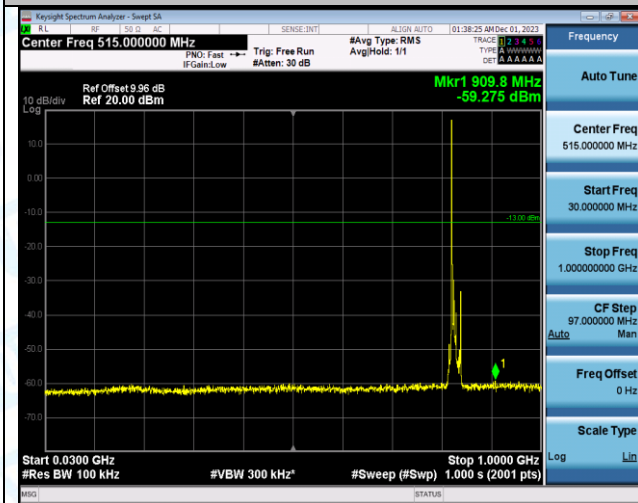

Band5\_10MHz\_QPSK\_20450\_1RB#0\_0.009~0.15\_0.009~0.15

Band5\_10MHz\_QPSK\_20450\_1RB#0\_0.15~30\_0.15~30

Band5\_10MHz\_QPSK\_20450\_1RB#0\_30~1000\_30~1000

Band5\_10MHz\_QPSK\_20450\_1RB#0\_1000~3000\_1000~3000