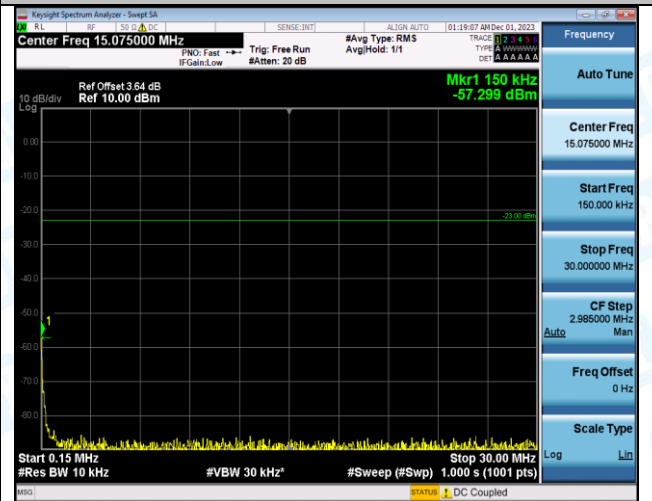

Band5_5MHz_QPSK_20525_1RB#0_0.15-30_0.15-30

Band5_5MHz_QPSK_20525_1RB#0_1000-3000_1000-3000