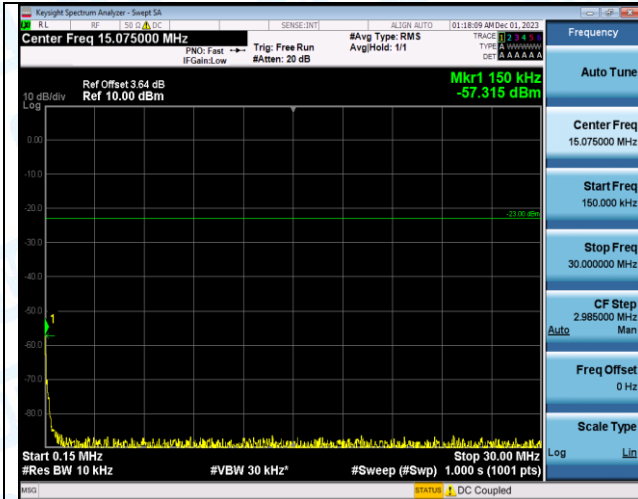

Band5_5MHz_16QAM_20425_1RB#0_0.15~30_0.15~30

Band5_5MHz_16QAM_20425_1RB#0_1000-3000_1000-3000