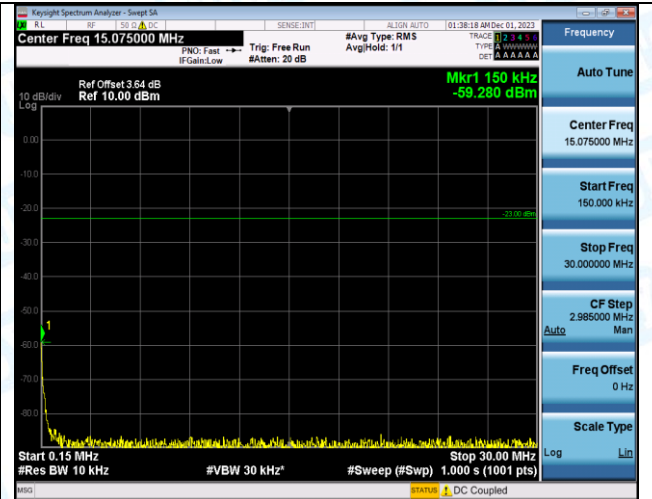

Band5_10MHz_QPSK_20450_1RB#0_0.15~30_0.15~30

Band5_10MHz_QPSK_20450_1RB#0_1000~3000_1000~3000