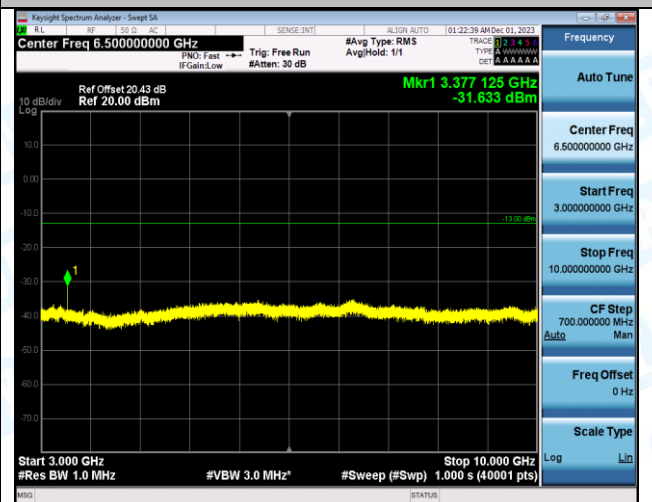

Band5_5MHz_16QAM_20625_1RB#0_3000~10000_3000~10000

Band5_10MHz_QPSK_20450_1RB#0_0.15~30_0.15~30