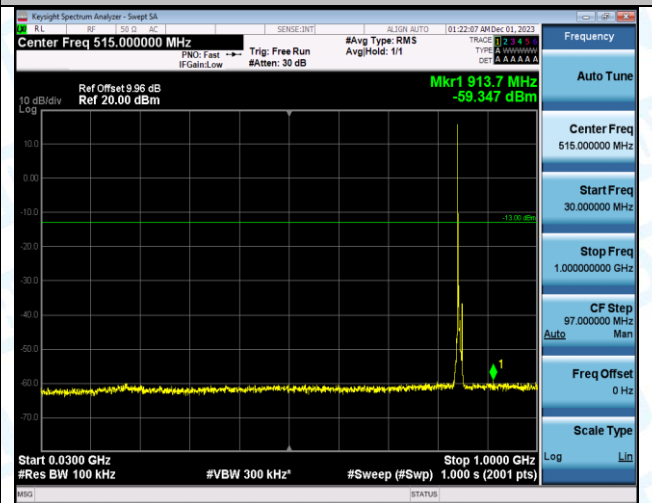

Band5_5MHz_16QAM_20625_1RB#0_30~1000_30~1000

Band5_5MHz_16QAM_20625_1RB#0_3000~10000_3000~10000