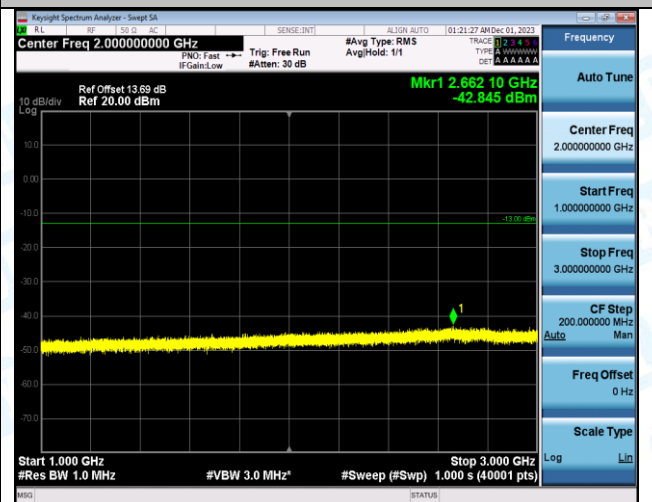

Band5_5MHz_QPSK_20625_1RB#0_1000-3000_1000-3000

Band5_5MHz_16QAM_20625_1RB#0_0.009-0.15_0.009-0.15