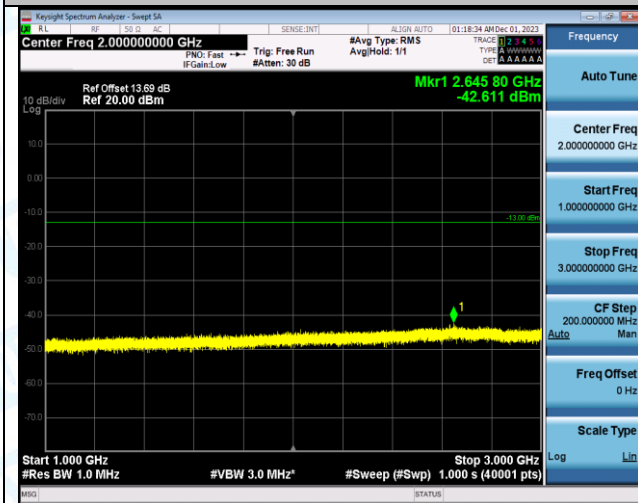

Band5\_5MHz\_16QAM\_20425\_1RB#0\_0.15~30\_0.15~30

Band5\_5MHz\_16QAM\_20425\_1RB#0\_30~1000\_30~1000

Band5\_5MHz\_16QAM\_20425\_1RB#0\_1000-3000\_1000-3000

Band5\_5MHz\_16QAM\_20425\_1RB#0\_3000-10000\_3000-10000