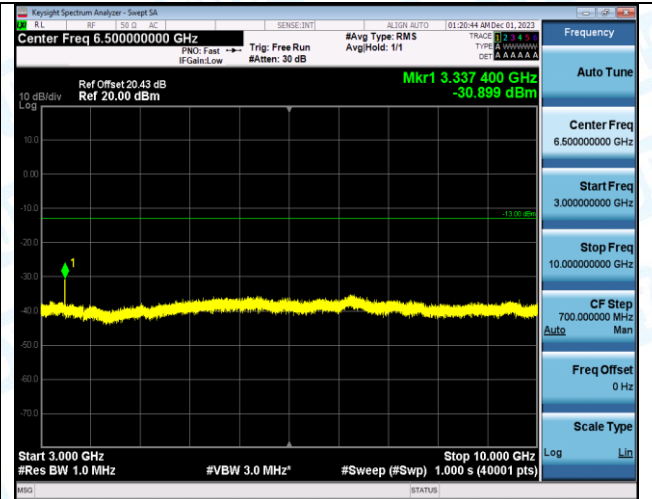

Band5_5MHz_16QAM_20525_1RB#0_3000~10000_3000~10000

Band5_5MHz_QPSK_20625_1RB#0_0.15-30_0.15-30