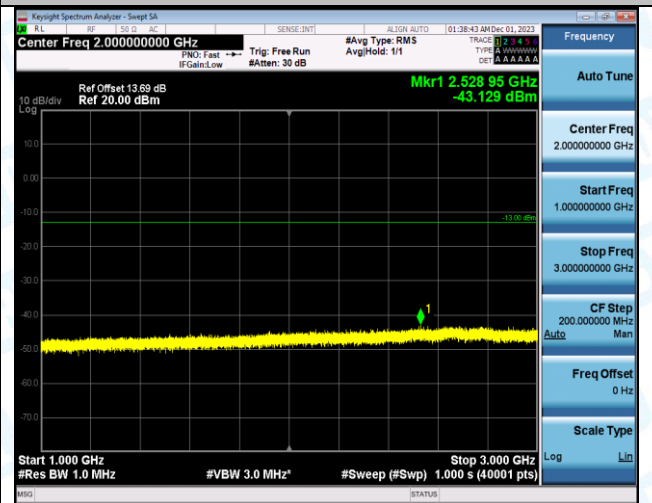

Band5_10MHz_QPSK_20450_1RB#0_1000~3000_1000~3000

Band5_10MHz_16QAM_20450_1RB#0_0.009~0.15_0.009~0.15