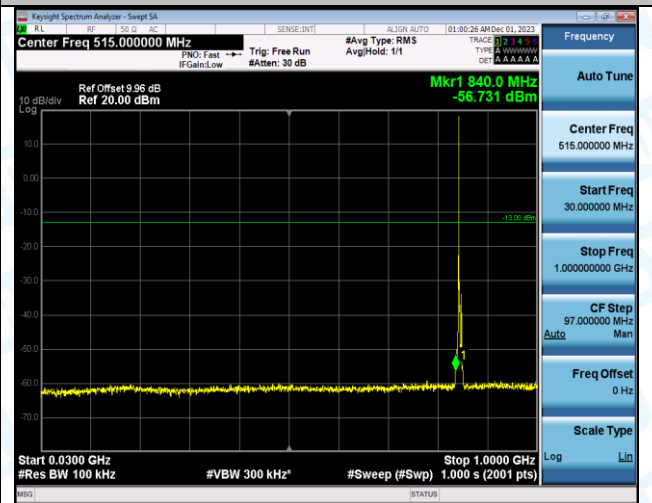

Band5_3MHz_16QAM_20635_1RB#0_30~1000_30~1000

Band5_3MHz_16QAM_20635_1RB#0_3000~10000_3000~10000