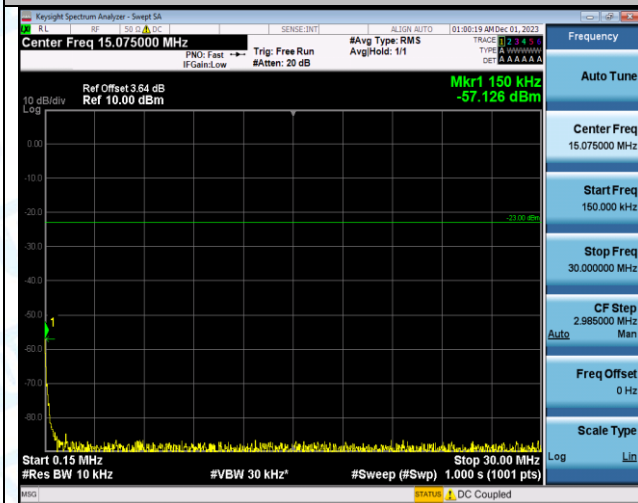

Band5\_3MHz\_QPSK\_20635\_1RB#0\_3000-10000\_3000-10000

Band5\_3MHz\_16QAM\_20635\_1RB#0\_0.009-0.15\_0.009-0.15

Band5\_3MHz\_16QAM\_20635\_1RB#0\_0.15~30\_0.15~30

Band5\_3MHz\_16QAM\_20635\_1RB#0\_30~1000\_30~1000