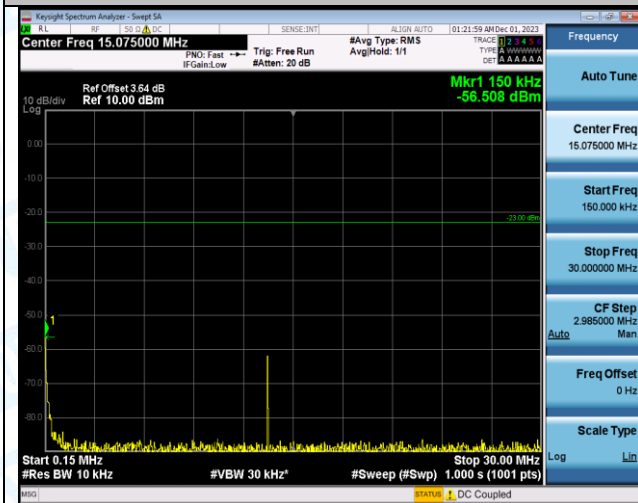

Band5_5MHz_16QAM_20625_1RB#0_0.15~30_0.15~30

Band5_5MHz_16QAM_20625_1RB#0_1000~3000_1000~3000