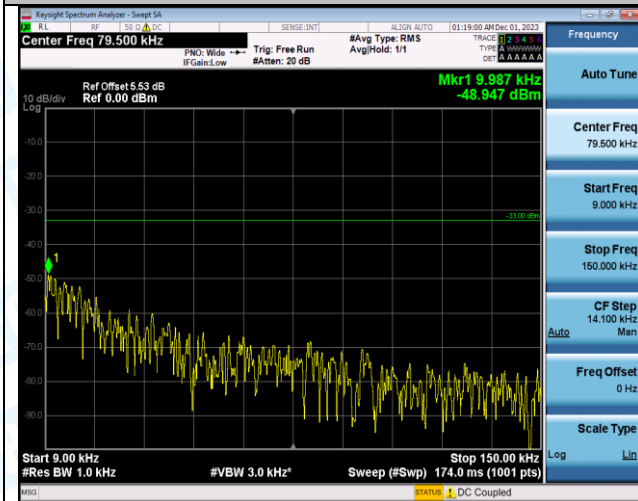

Band5_5MHz_QPSK_20525_1RB#0_0.009-0.15_0.009-0.15

Band5_5MHz_QPSK_20525_1RB#0_30-1000_30-1000