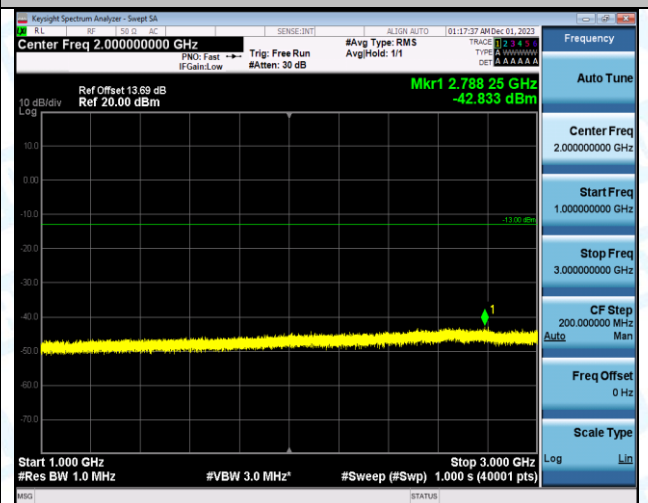

Band5_5MHz_QPSK_20425_1RB#0_1000~3000_1000~3000

Band5_5MHz_16QAM_20425_1RB#0_0.009~0.15_0.009~0.15