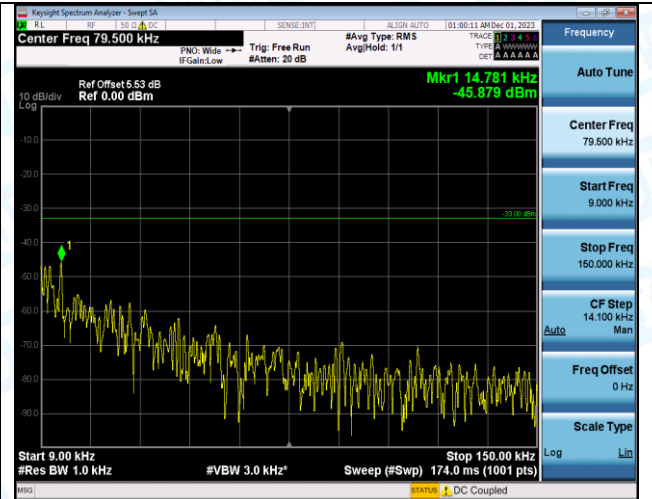

Band5_3MHz_16QAM_20635_1RB#0_0.009-0.15_0.009-0.15

Band5_3MHz_16QAM_20635_1RB#0_30~1000_30~1000