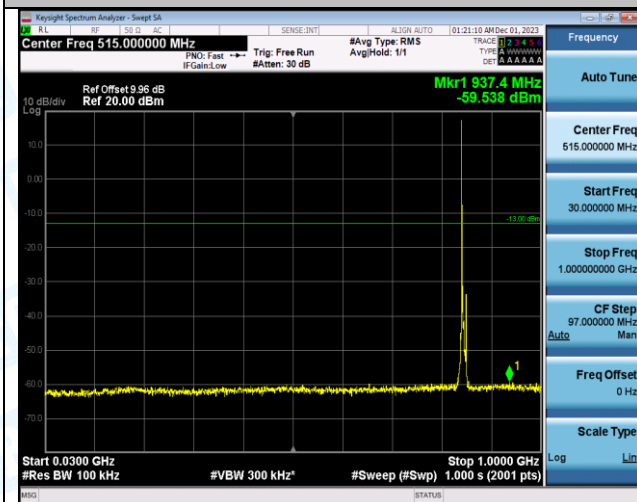

Band5_5MHz_QPSK_20625_1RB#0_30-1000_30-1000

Band5_5MHz_QPSK_20625_1RB#0_3000-10000_3000-10000