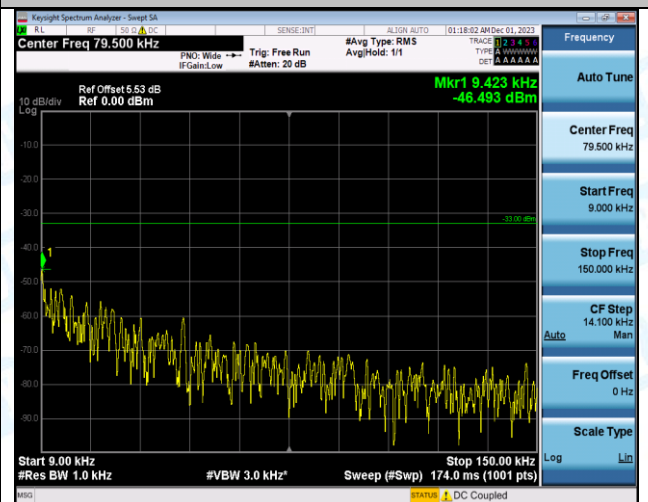

Band5_5MHz_16QAM_20425_1RB#0_0.009~0.15_0.009~0.15

Band5_5MHz_16QAM_20425_1RB#0_30~1000_30~1000