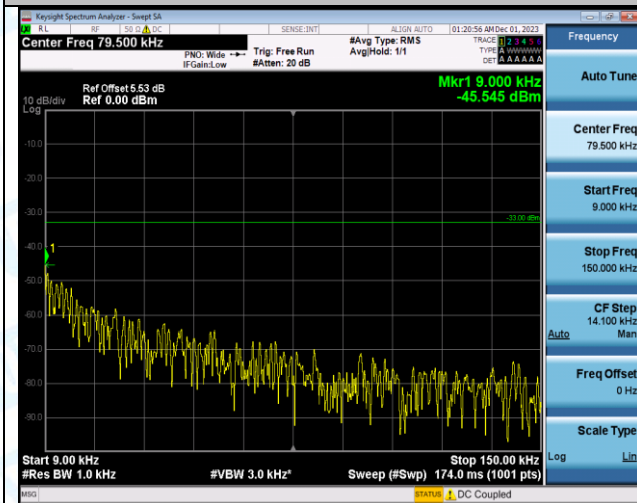

Band5\_5MHz\_16QAM\_20525\_1RB#0\_1000~3000\_1000~3000

Band5\_5MHz\_16QAM\_20525\_1RB#0\_3000~10000\_3000~10000

Band5\_5MHz\_QPSK\_20625\_1RB#0\_0.009-0.15\_0.009-0.15

Band5\_5MHz\_QPSK\_20625\_1RB#0\_0.15-30\_0.15-30