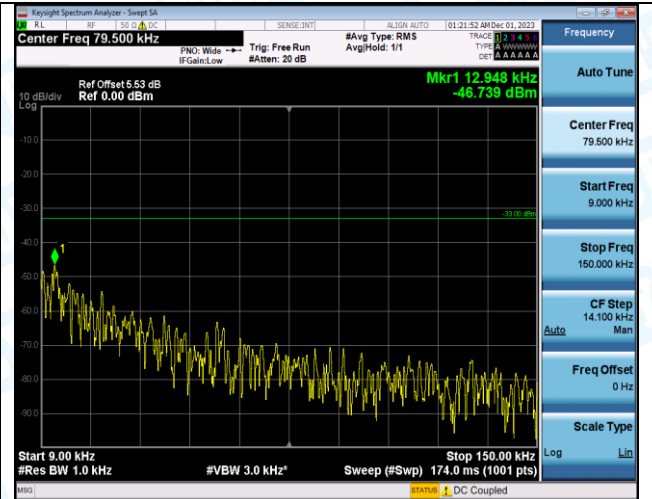

Band5_5MHz_16QAM_20625_1RB#0_0.009-0.15_0.009-0.15

Band5_5MHz_16QAM_20625_1RB#0_30~1000_30~1000