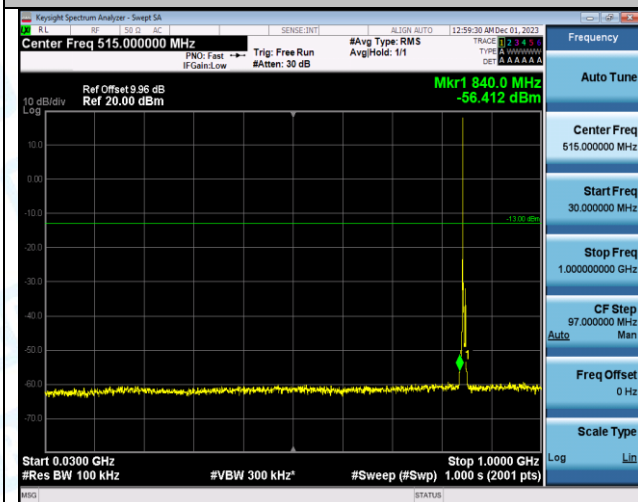

Band5\_3MHz\_QPSK\_20635\_1RB#0\_0.009-0.15\_0.009-0.15

Band5\_3MHz\_QPSK\_20635\_1RB#0\_0.15-30\_0.15-30

Band5\_3MHz\_QPSK\_20635\_1RB#0\_30-1000\_30-1000

Band5\_3MHz\_QPSK\_20635\_1RB#0\_1000-3000\_1000-3000