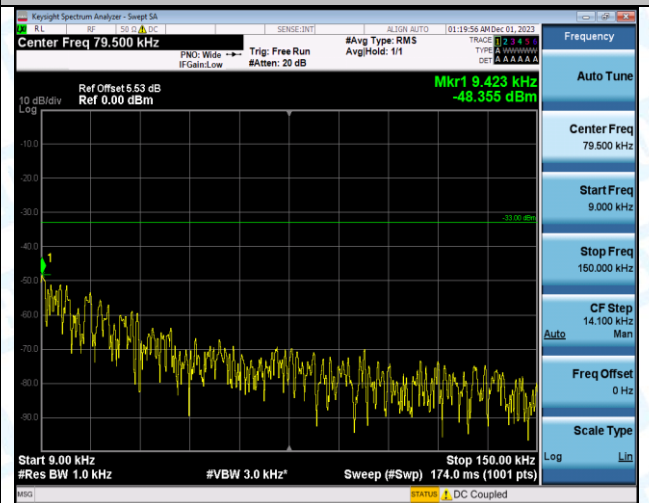

Band5_5MHz_16QAM_20525_1RB#0_0.009~0.15_0.009~0.15

Band5_5MHz_16QAM_20525_1RB#0_30~1000_30~1000