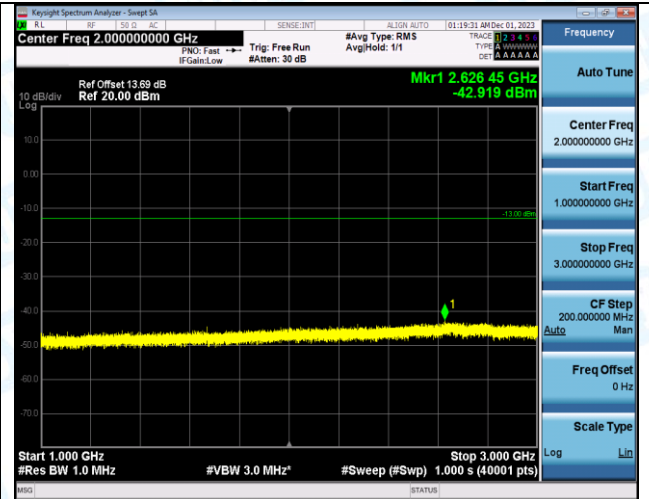

Band5_5MHz_QPSK_20525_1RB#0_1000-3000_1000-3000

Band5_5MHz_16QAM_20525_1RB#0_0.009~0.15_0.009~0.15