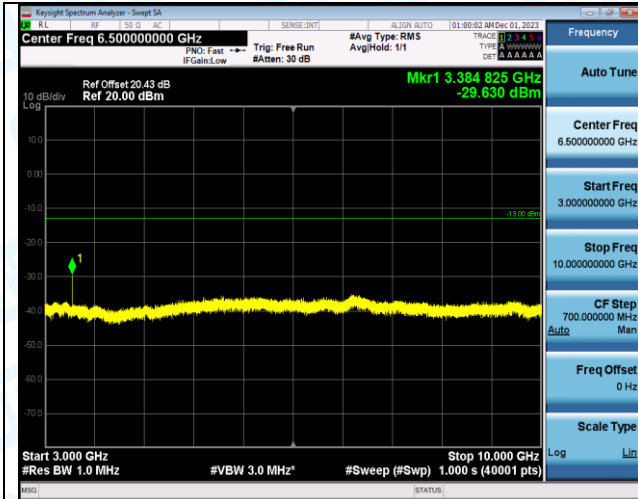

Band5\_3MHz\_QPSK\_20635\_1RB#0\_0.009-0.15\_0.009-0.15

Band5\_3MHz\_QPSK\_20635\_1RB#0\_0.15-30\_0.15-30

Band5\_3MHz\_QPSK\_20635\_1RB#0\_30-1000\_30-1000

Band5\_3MHz\_QPSK\_20635\_1RB#0\_1000-3000\_1000-3000

Band5\_3MHz\_QPSK\_20635\_1RB#0\_3000-10000\_3000-10000

Band5\_3MHz\_16QAM\_20635\_1RB#0\_0.009-0.15\_0.009-0.15

Band5\_3MHz\_16QAM\_20635\_1RB#0\_0.15~30\_0.15~30

Band5\_3MHz\_16QAM\_20635\_1RB#0\_30~1000\_30~1000