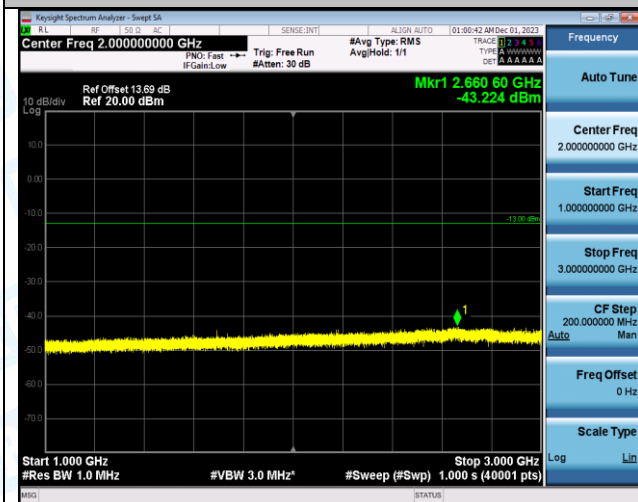

Band5_3MHz_16QAM_20635_1RB#0_1000~3000_1000~3000

Band5_5MHz_QPSK_20425_1RB#0_0.009~0.15_0.009~0.15