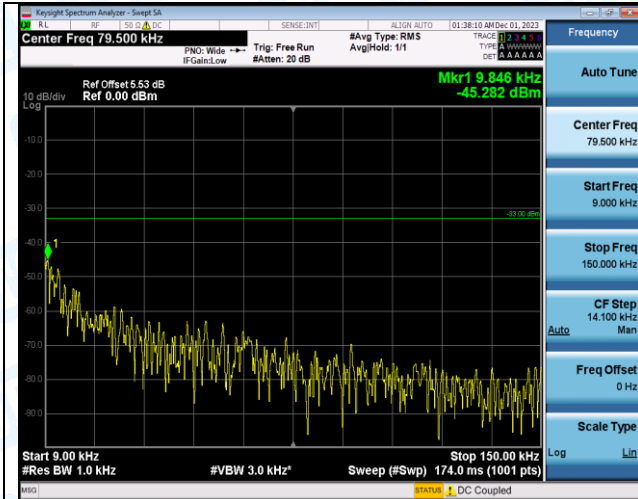

Band5_10MHz_QPSK_20450_1RB#0_0.009~0.15_0.009~0.15

Band5_10MHz_QPSK_20450_1RB#0_30~1000_30~1000