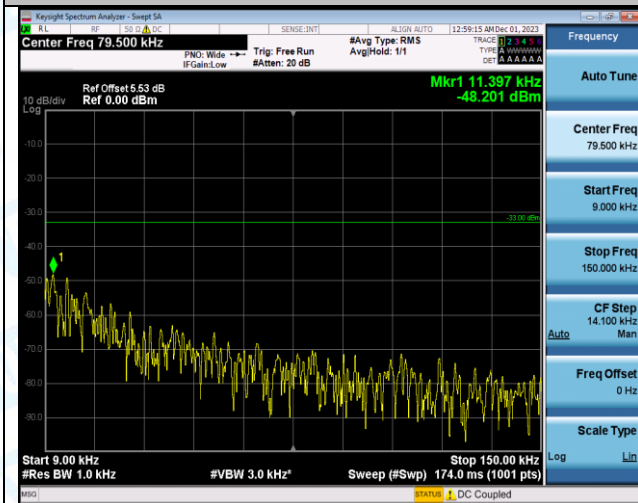

Band5\_3MHz\_QPSK\_20635\_1RB#0\_0.009-0.15\_0.009-0.15

Band5\_3MHz\_QPSK\_20635\_1RB#0\_0.15-30\_0.15-30

Band5\_3MHz\_QPSK\_20635\_1RB#0\_30-1000\_30-1000

Band5\_3MHz\_QPSK\_20635\_1RB#0\_1000-3000\_1000-3000