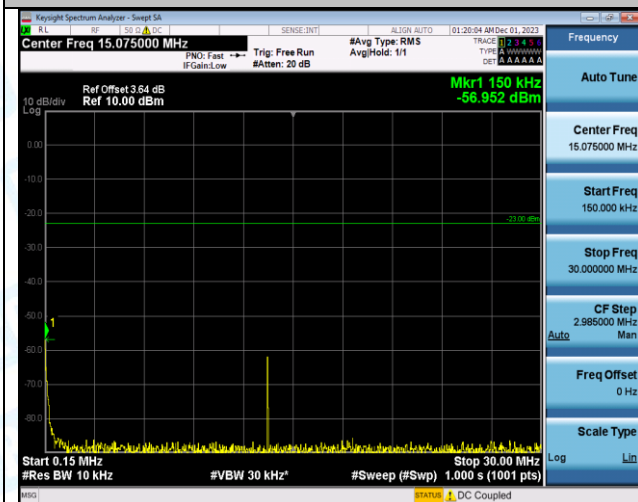

Band5\_5MHz\_QPSK\_20525\_1RB#0\_3000~10000\_3000~10000

Band5\_5MHz\_16QAM\_20525\_1RB#0\_0.009~0.15\_0.009~0.15

Band5\_5MHz\_16QAM\_20525\_1RB#0\_0.15~30\_0.15~30

Band5\_5MHz\_16QAM\_20525\_1RB#0\_30~1000\_30~1000