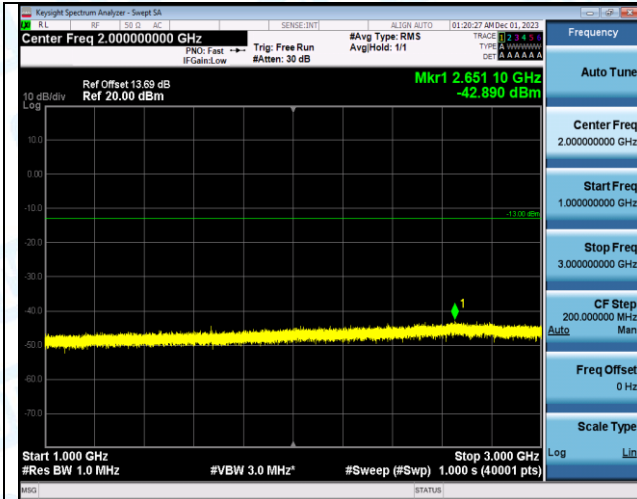

Band5_5MHz_16QAM_20525_1RB#0_1000~3000_1000~3000

Band5_5MHz_QPSK_20625_1RB#0_0.009-0.15_0.009-0.15