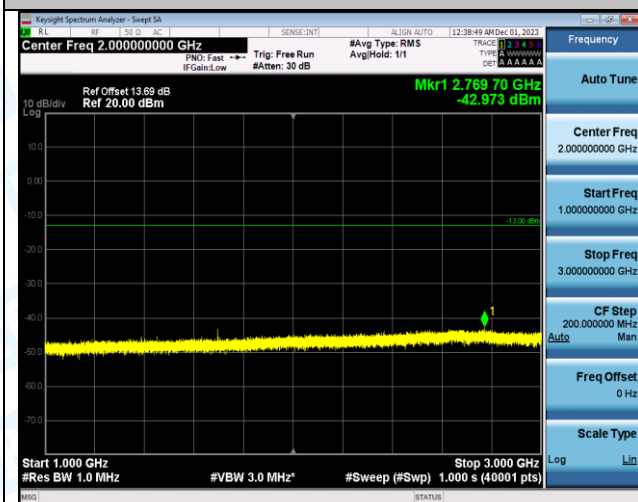

Band5_1.4MHz_16QAM_20643_1RB#0_1000~3000_1000~3000

Band5_3MHz_QPSK_20415_1RB#0_0.009~0.15_0.009~0.15