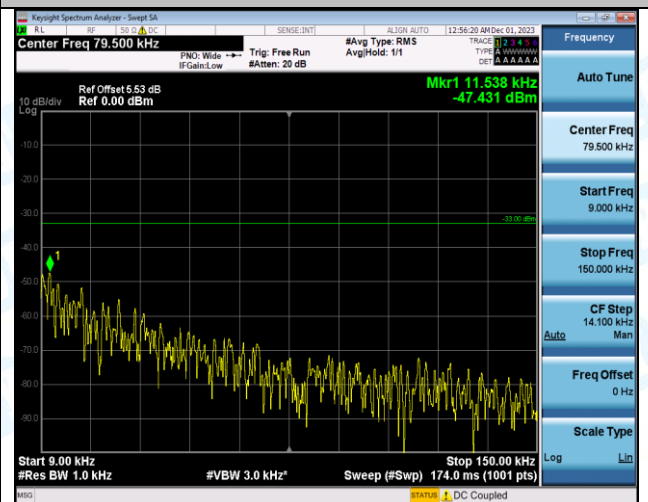

Band5_3MHz_QPSK_20415_1RB#0_30~1000_30~1000

Band5_3MHz_QPSK_20415_1RB#0_1000~3000_1000~3000

Band5_3MHz_QPSK_20415_1RB#0_3000~10000_3000~10000

Band5_3MHz_16QAM_20415_1RB#0_0.009~0.15_0.009~0.15

Band5_3MHz_16QAM_20415_1RB#0_0.15~30_0.15~30