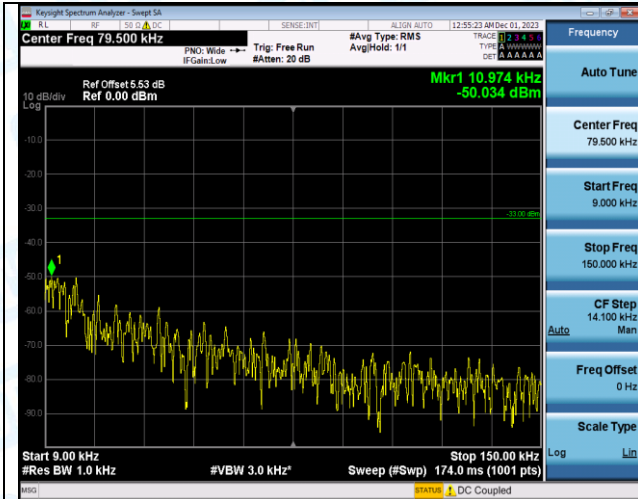

Band5_1.4MHz_16QAM_20643_1RB#0_30~1000_30~1000

Band5_1.4MHz_16QAM_20643_1RB#0_1000~3000_1000~3000

Band5_1.4MHz_16QAM_20643_1RB#0_3000~10000_3000~10000

Band5_3MHz_QPSK_20415_1RB#0_0.009~0.15_0.009~0.15

Band5_3MHz_QPSK_20415_1RB#0_0.15~30_0.15~30