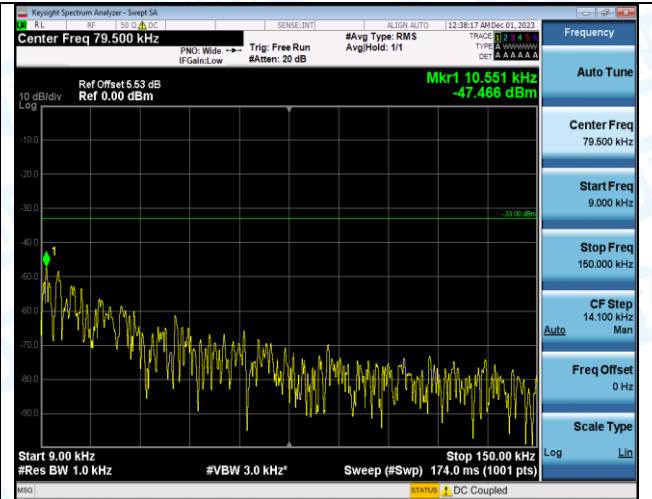

Band5_1.4MHz_QPSK_20643_1RB#0_30~1000_30~1000

Band5_1.4MHz_QPSK_20643_1RB#0_1000~3000_1000~3000

Band5_1.4MHz_QPSK_20643_1RB#0_3000~10000_3000~10000

Band5_1.4MHz_16QAM_20643_1RB#0_0.009~0.15_0.009~0.15

Band5_1.4MHz_16QAM_20643_1RB#0_0.15~30_0.15~30