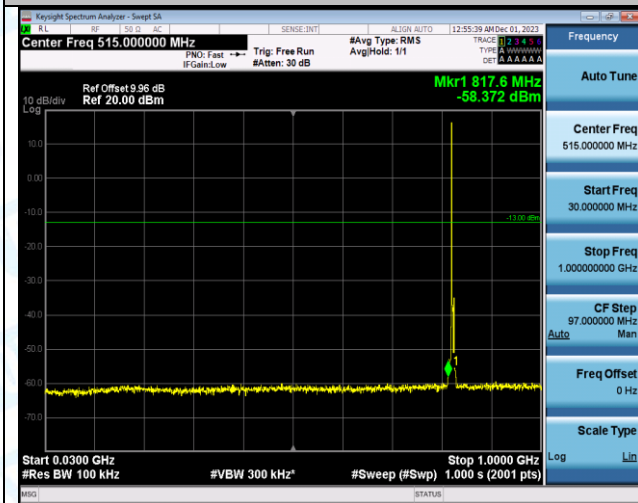

Band5_3MHz_QPSK_20415_1RB#0_30~1000_30~1000

Band5_3MHz_QPSK_20415_1RB#0_3000~10000_3000~10000