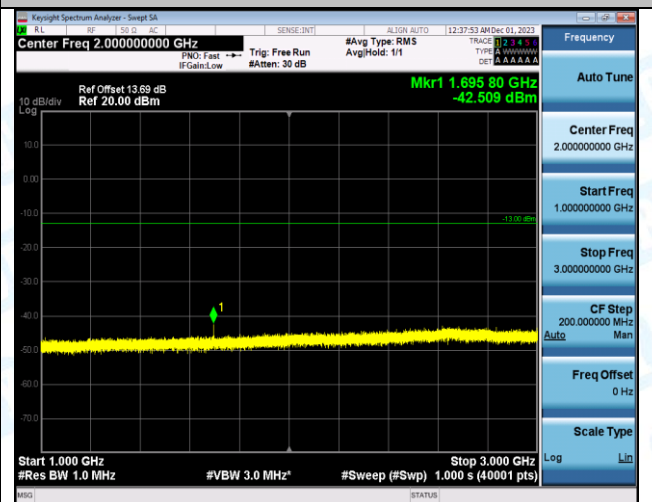

Band5_1.4MHz_QPSK_20643_1RB#0_1000~3000_1000~3000

Band5_1.4MHz_16QAM_20643_1RB#0_0.009~0.15_0.009~0.15