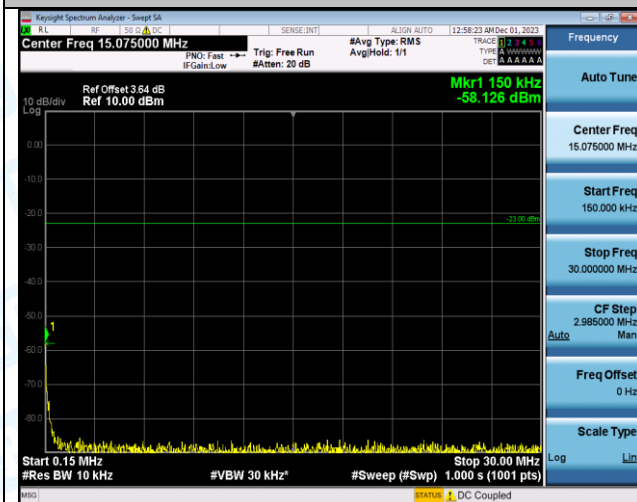

Band5_3MHz_16QAM_20525_1RB#0_0.15~30_0.15~30

Band5_3MHz_16QAM_20525_1RB#0_1000~3000_1000~3000