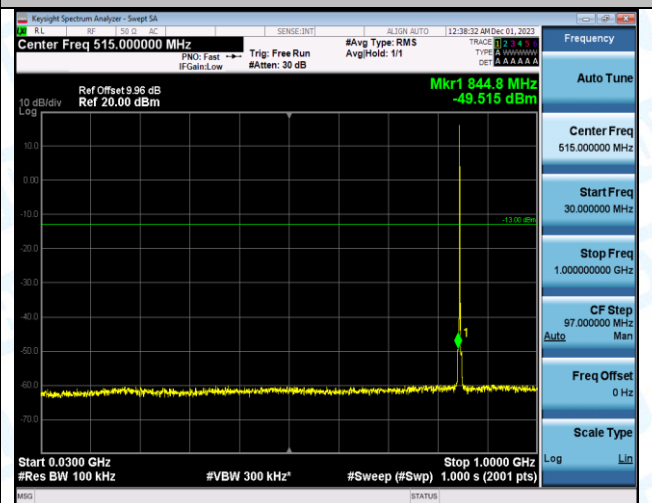

Band5_1.4MHz_16QAM_20643_1RB#0_30~1000_30~1000

Band5_1.4MHz_16QAM_20643_1RB#0_3000~10000_3000~10000