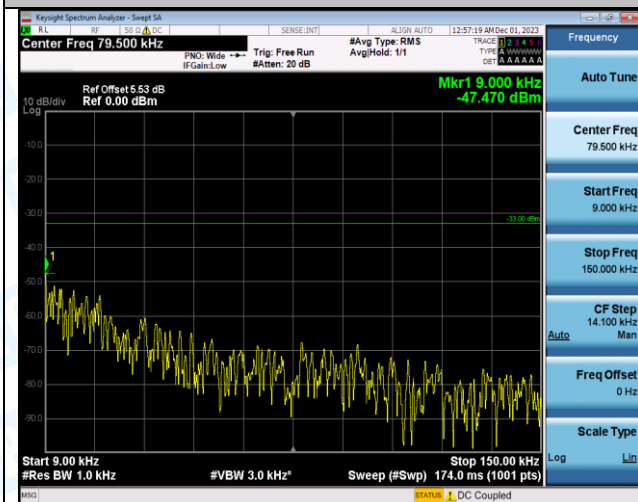

Band5_3MHz_16QAM_20415_1RB#0_30~1000_30~1000

Band5_3MHz_16QAM_20415_1RB#0_1000-3000_1000-3000

Band5_3MHz_16QAM_20415_1RB#0_3000-10000_3000-10000

Band5_3MHz_QPSK_20525_1RB#0_0.009-0.15_0.009-0.15

Band5_3MHz_QPSK_20525_1RB#0_0.15-30_0.15-30