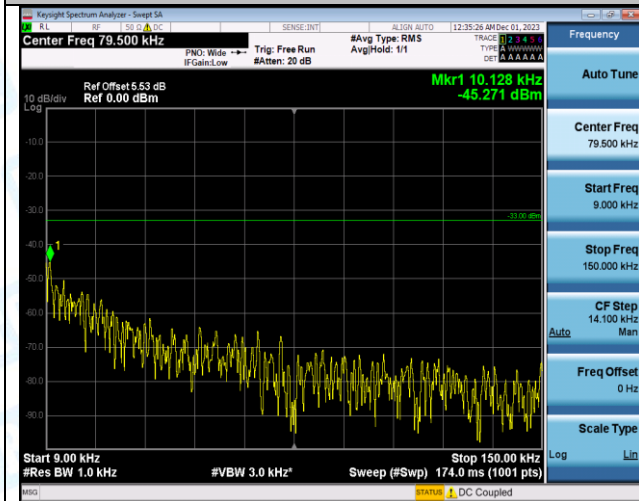

Test Graphs

Band5_1.4MHz_16QAM_20407_1RB#0_1000~3000_1000~3000

Band5_1.4MHz_16QAM_20407_1RB#0_3000~10000_3000~10000

Band5_1.4MHz_QPSK_20525_1RB#0_0.009~0.15_0.009~0.15

Band5_1.4MHz_QPSK_20525_1RB#0_0.15~30_0.15~30