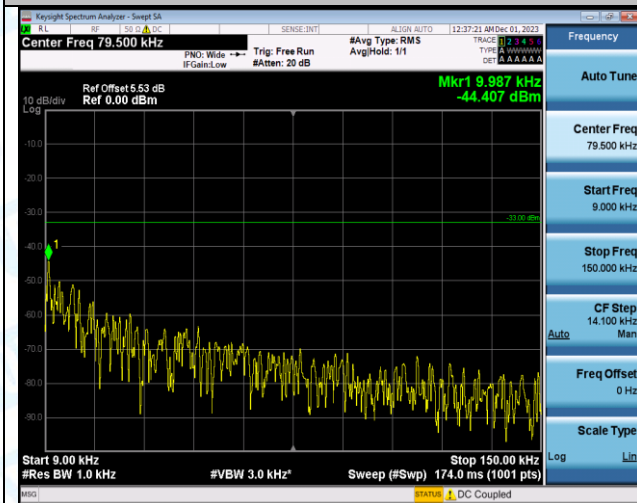

Band5_1.4MHz_16QAM_20525_1RB#0_30~1000_30~1000

Band5_1.4MHz_16QAM_20525_1RB#0_1000~3000_1000~3000

Band5_1.4MHz_16QAM_20525_1RB#0_3000~10000_3000~10000

Band5_1.4MHz_QPSK_20643_1RB#0_0.009~0.15_0.009~0.15

Band5_1.4MHz_QPSK_20643_1RB#0_0.15~30_0.15~30