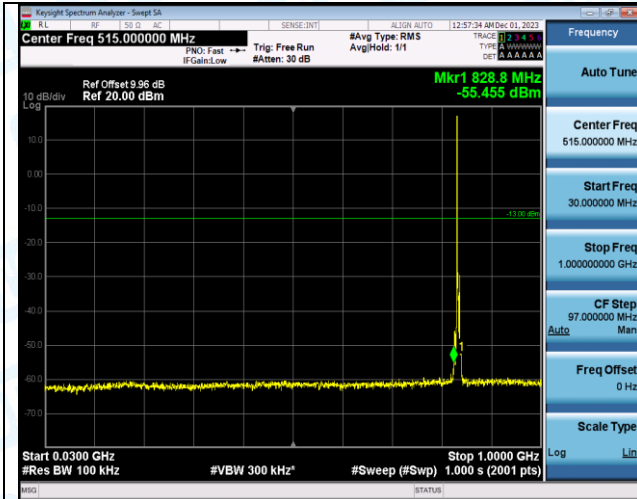

Band5_3MHz_QPSK_20525_1RB#0_30-1000_30-1000

Band5_3MHz_QPSK_20525_1RB#0_3000~10000_3000~10000