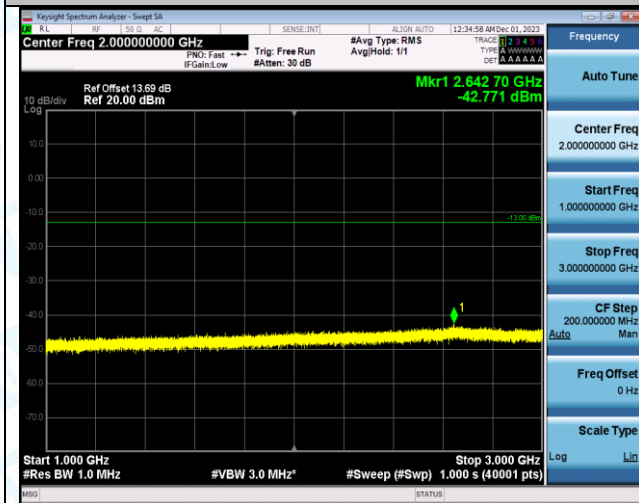

Test Graphs

Band5_1.4MHz_16QAM_20407_1RB#0_1000~3000_1000~3000

Band5_1.4MHz_16QAM_20407_1RB#0_3000~10000_3000~10000

Band5_1.4MHz_QPSK_20525_1RB#0_0.009~0.15_0.009~0.15

Band5_1.4MHz_QPSK_20525_1RB#0_0.15~30_0.15~30