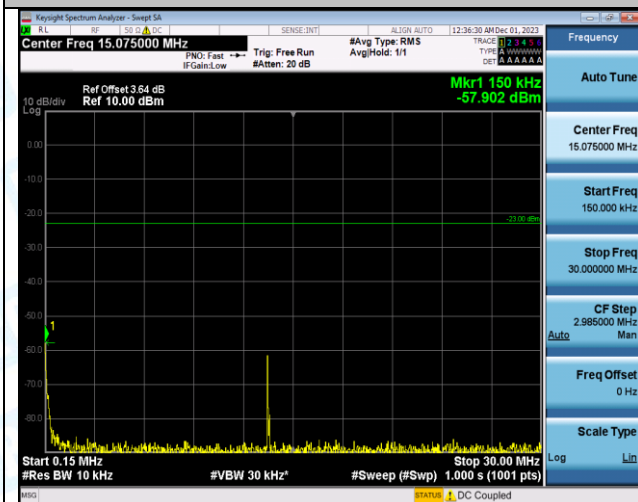

Band5_1.4MHz_16QAM_20525_1RB#0_0.15~30_0.15~30

Band5_1.4MHz_16QAM_20525_1RB#0_1000~3000_1000~3000