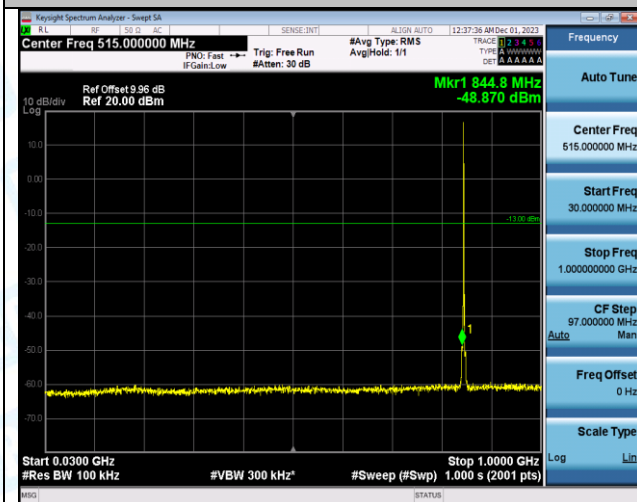

Band5_1.4MHz_QPSK_20643_1RB#0_30~1000_30~1000

Band5_1.4MHz_QPSK_20643_1RB#0_3000~10000_3000~10000