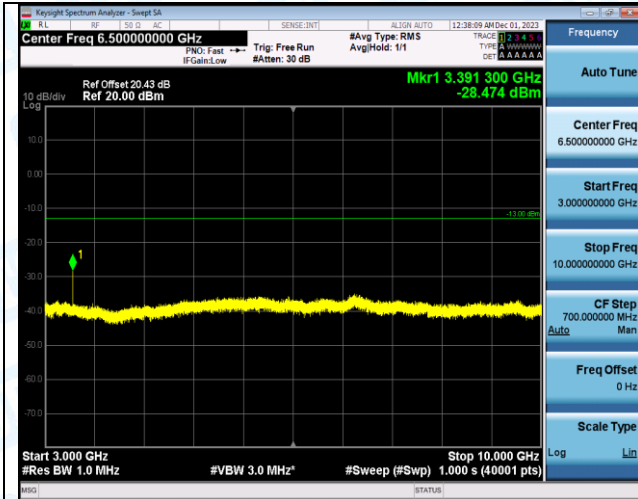

Band5_1.4MHz_QPSK_20643_1RB#0_30~1000_30~1000

Band5_1.4MHz_QPSK_20643_1RB#0_1000~3000_1000~3000

Band5_1.4MHz_QPSK_20643_1RB#0_3000~10000_3000~10000

Band5_1.4MHz_16QAM_20643_1RB#0_0.009~0.15_0.009~0.15

Band5_1.4MHz_16QAM_20643_1RB#0_0.15~30_0.15~30