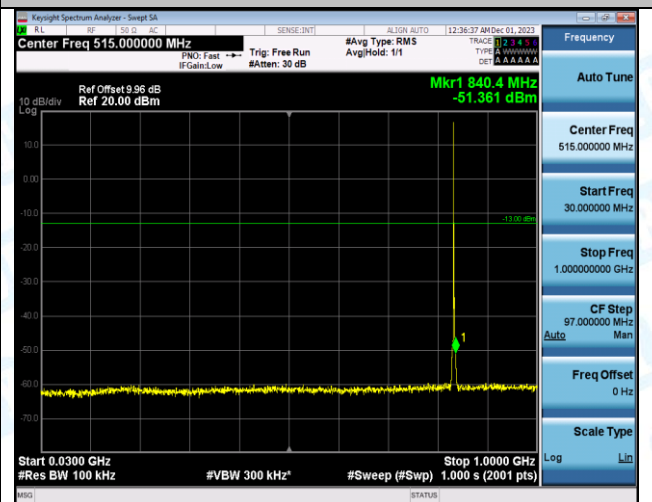

Band5_1.4MHz_16QAM_20525_1RB#0_30~1000_30~1000

Band5_1.4MHz_16QAM_20525_1RB#0_3000~10000_3000~10000