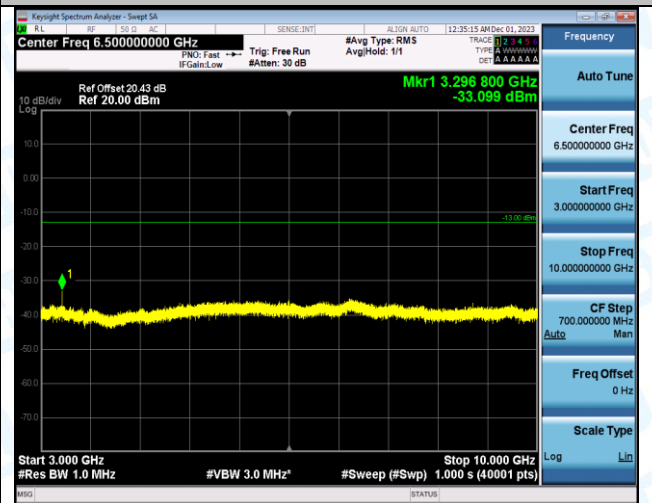

Test Graphs

Band5_1.4MHz_16QAM_20407_1RB#0_1000~3000_1000~3000

Band5_1.4MHz_16QAM_20407_1RB#0_3000~10000_3000~10000

Band5_1.4MHz_QPSK_20525_1RB#0_0.009~0.15_0.009~0.15

Band5_1.4MHz_QPSK_20525_1RB#0_0.15~30_0.15~30