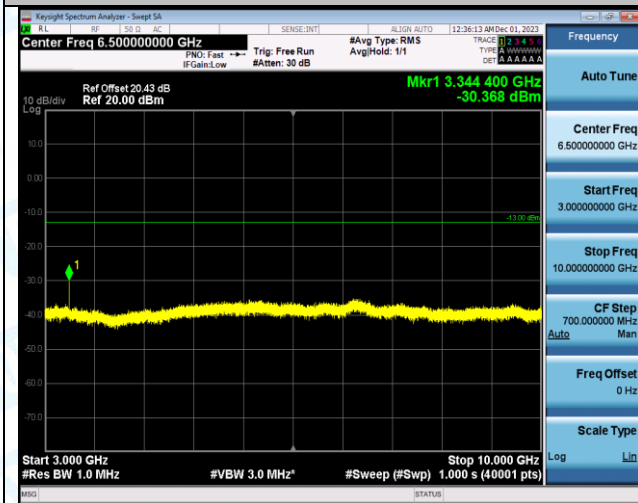

Band5_1.4MHz_QPSK_20525_1RB#0_30~1000_30~1000

Band5_1.4MHz_QPSK_20525_1RB#0_1000~3000_1000~3000

Band5_1.4MHz_QPSK_20525_1RB#0_3000~10000_3000~10000

Band5_1.4MHz_16QAM_20525_1RB#0_0.009~0.15_0.009~0.15

Band5_1.4MHz_16QAM_20525_1RB#0_0.15~30_0.15~30