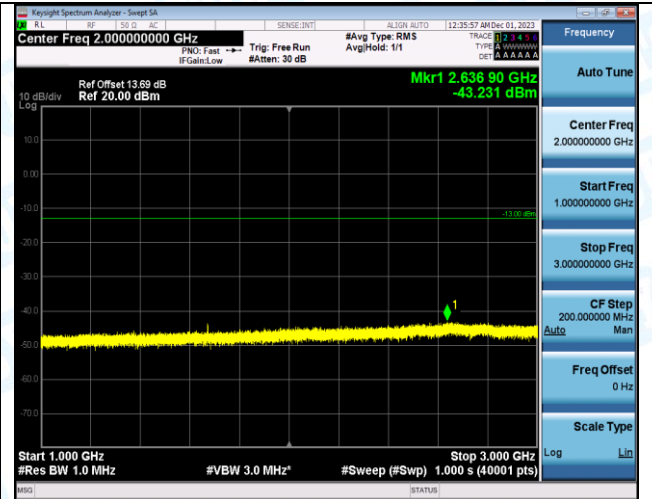

Band5_1.4MHz_QPSK_20525_1RB#0_1000~3000_1000~3000

Band5_1.4MHz_16QAM_20525_1RB#0_0.009~0.15_0.009~0.15