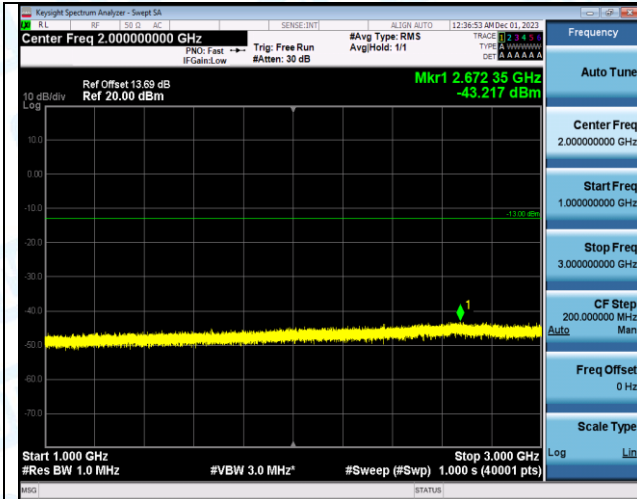

Band5_1.4MHz_16QAM_20525_1RB#0_1000~3000_1000~3000

Band5_1.4MHz_QPSK_20643_1RB#0_0.009~0.15_0.009~0.15