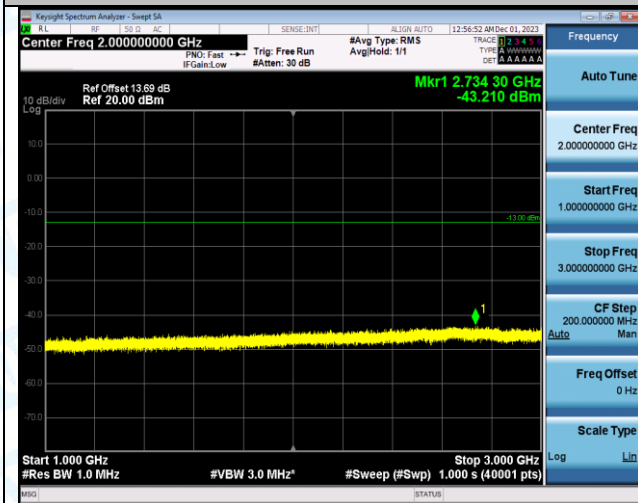

Band5_3MHz_16QAM_20415_1RB#0_1000-3000_1000-3000

Band5_3MHz_QPSK_20525_1RB#0_0.009-0.15_0.009-0.15