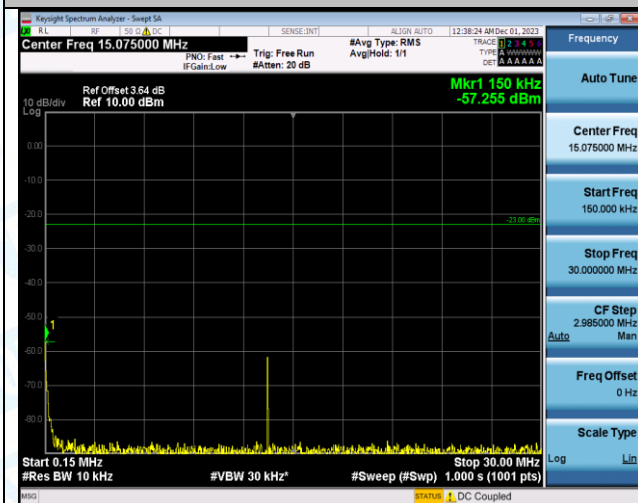

Band5_1.4MHz_16QAM_20643_1RB#0_0.15~30_0.15~30

Band5_1.4MHz_16QAM_20643_1RB#0_1000~3000_1000~3000