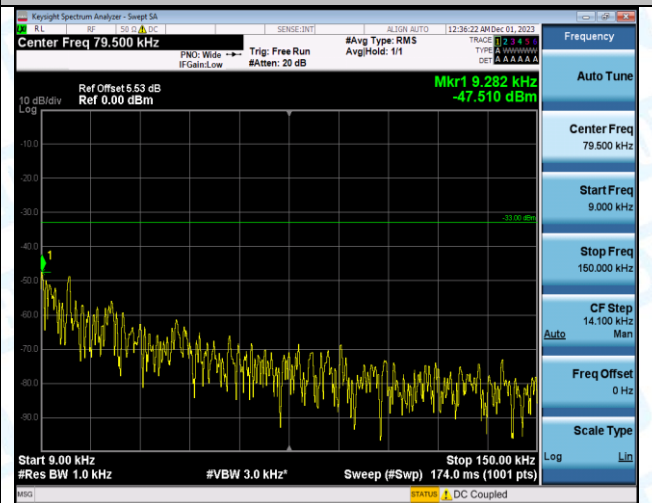

Band5_1.4MHz_QPSK_20525_1RB#0_30~1000_30~1000

Band5_1.4MHz_QPSK_20525_1RB#0_1000~3000_1000~3000

Band5_1.4MHz_QPSK_20525_1RB#0_3000~10000_3000~10000

Band5_1.4MHz_16QAM_20525_1RB#0_0.009~0.15_0.009~0.15

Band5_1.4MHz_16QAM_20525_1RB#0_0.15~30_0.15~30