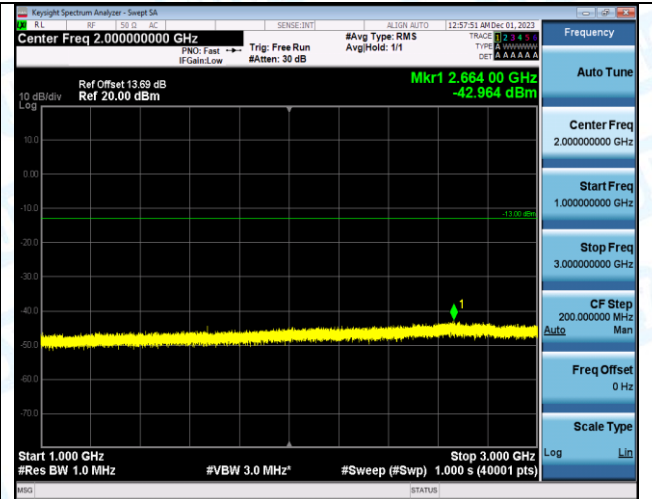

Band5_3MHz_QPSK_20525_1RB#0_1000-3000_1000-3000

Band5_3MHz_16QAM_20525_1RB#0_0.009~0.15_0.009~0.15