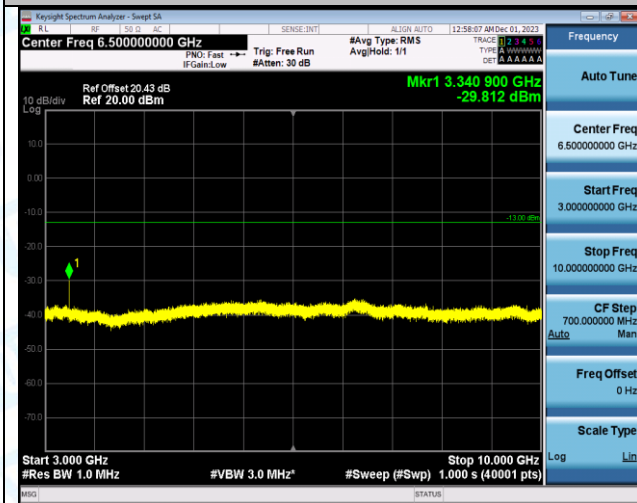

Band5_3MHz_QPSK_20525_1RB#0_30-1000_30-1000

Band5_3MHz_QPSK_20525_1RB#0_1000-3000_1000-3000

Band5_3MHz_QPSK_20525_1RB#0_3000~10000_3000~10000

Band5_3MHz_16QAM_20525_1RB#0_0.009~0.15_0.009~0.15

Band5_3MHz_16QAM_20525_1RB#0_0.15~30_0.15~30