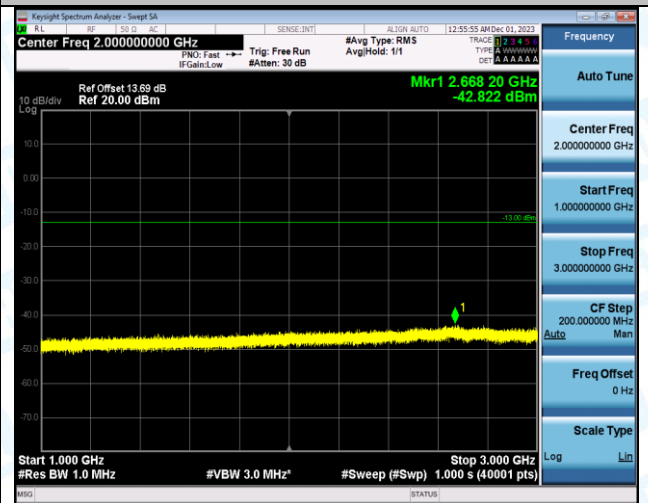

Band5_3MHz_QPSK_20415_1RB#0_1000~3000_1000~3000

Band5_3MHz_16QAM_20415_1RB#0_0.009~0.15_0.009~0.15