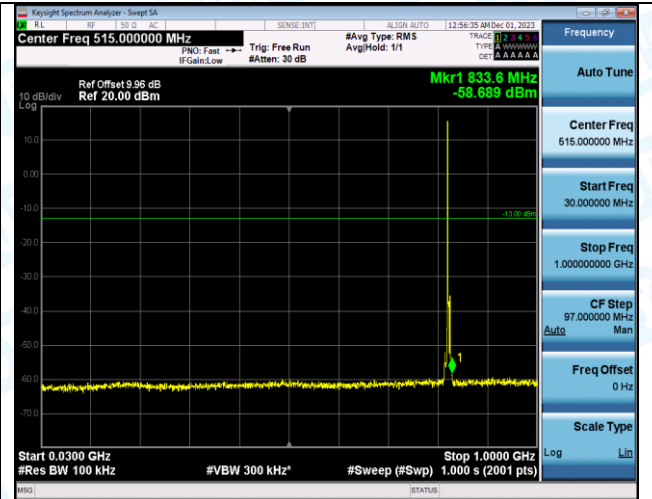

Band5_3MHz_16QAM_20415_1RB#0_30~1000_30~1000

Band5_3MHz_16QAM_20415_1RB#0_3000-10000_3000-10000