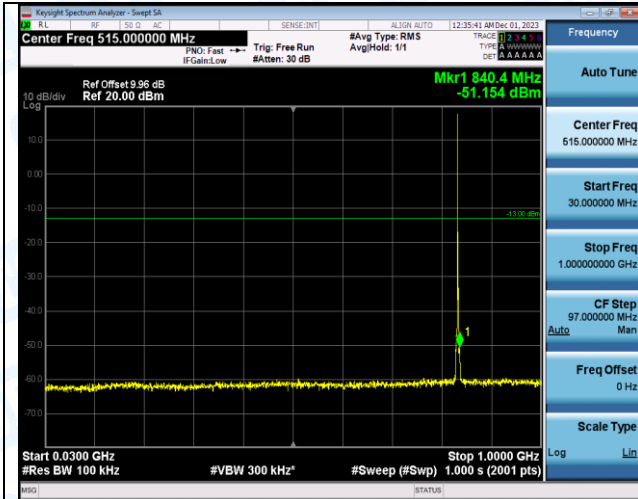

Band5_1.4MHz_QPSK_20525_1RB#0_30~1000_30~1000

Band5_1.4MHz_QPSK_20525_1RB#0_3000~10000_3000~10000