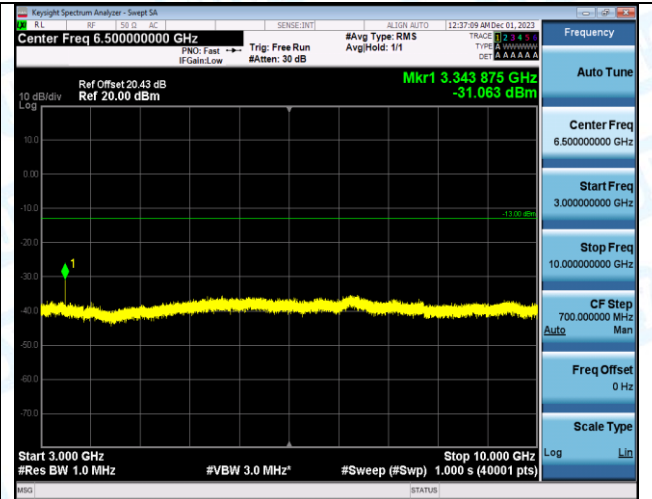

Band5_1.4MHz_16QAM_20525_1RB#0_30~1000_30~1000

Band5_1.4MHz_16QAM_20525_1RB#0_1000~3000_1000~3000

Band5_1.4MHz_16QAM_20525_1RB#0_3000~10000_3000~10000

Band5_1.4MHz_QPSK_20643_1RB#0_0.009~0.15_0.009~0.15

Band5_1.4MHz_QPSK_20643_1RB#0_0.15~30_0.15~30