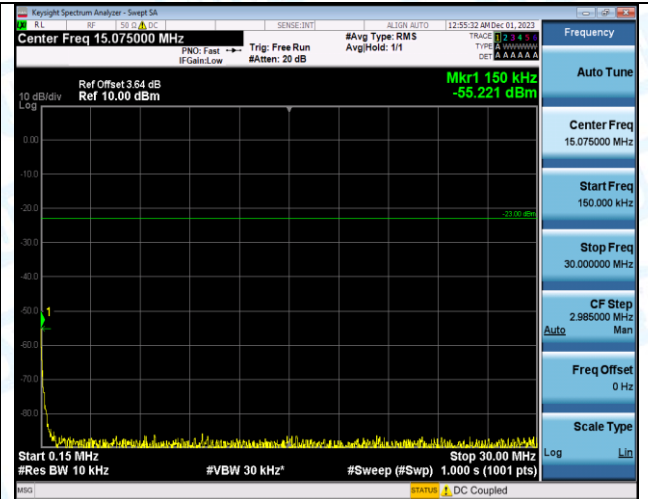

Band5_3MHz_QPSK_20415_1RB#0_0.15~30_0.15~30

Band5_3MHz_QPSK_20415_1RB#0_1000~3000_1000~3000