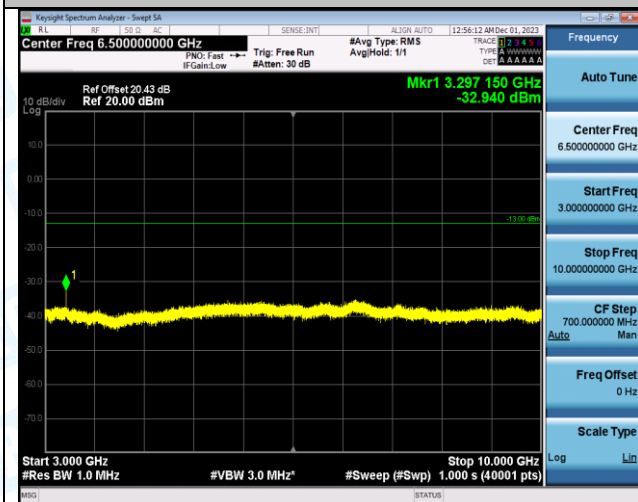

Band5_3MHz_QPSK_20415_1RB#0_30~1000_30~1000

Band5_3MHz_QPSK_20415_1RB#0_1000~3000_1000~3000

Band5_3MHz_QPSK_20415_1RB#0_3000~10000_3000~10000

Band5_3MHz_16QAM_20415_1RB#0_0.009~0.15_0.009~0.15

Band5_3MHz_16QAM_20415_1RB#0_0.15~30_0.15~30