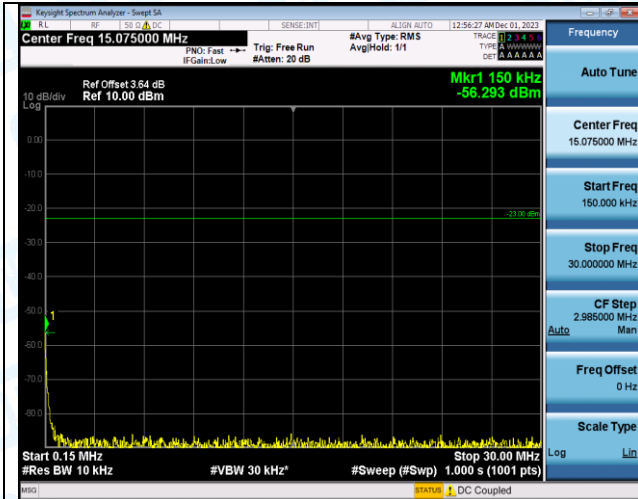

Band5_3MHz_16QAM_20415_1RB#0_0.15~30_0.15~30

Band5_3MHz_16QAM_20415_1RB#0_1000-3000_1000-3000