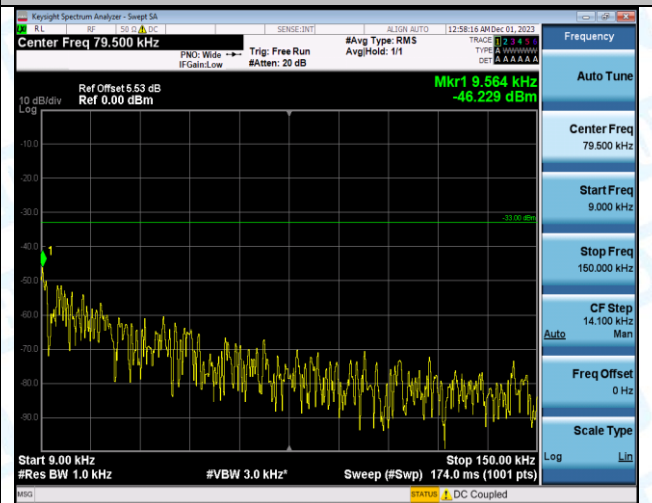

Band5_3MHz_QPSK_20525_1RB#0_30-1000_30-1000

Band5_3MHz_QPSK_20525_1RB#0_1000-3000_1000-3000

Band5_3MHz_QPSK_20525_1RB#0_3000~10000_3000~10000

Band5_3MHz_16QAM_20525_1RB#0_0.009~0.15_0.009~0.15

Band5_3MHz_16QAM_20525_1RB#0_0.15~30_0.15~30