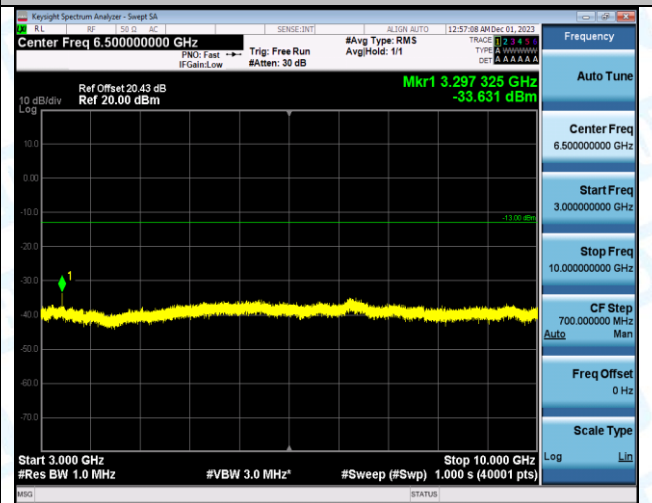

Band5_3MHz_16QAM_20415_1RB#0_3000-10000_3000-10000

Band5_3MHz_QPSK_20525_1RB#0_0.15-30_0.15-30