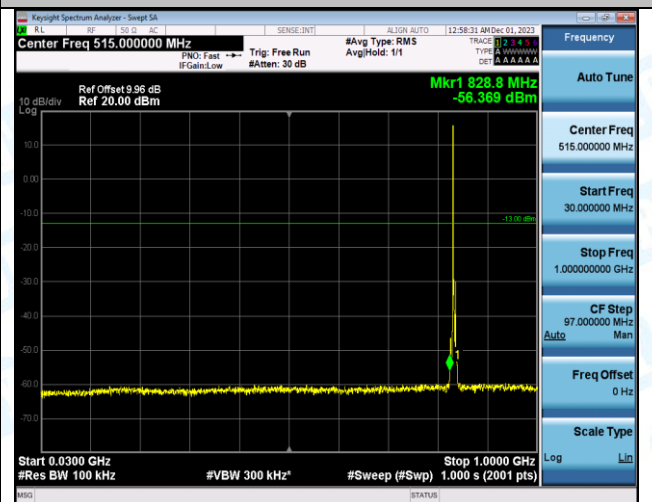

Band5_3MHz_16QAM_20525_1RB#0_30~1000_30~1000

Band5_3MHz_16QAM_20525_1RB#0_3000~10000_3000~10000