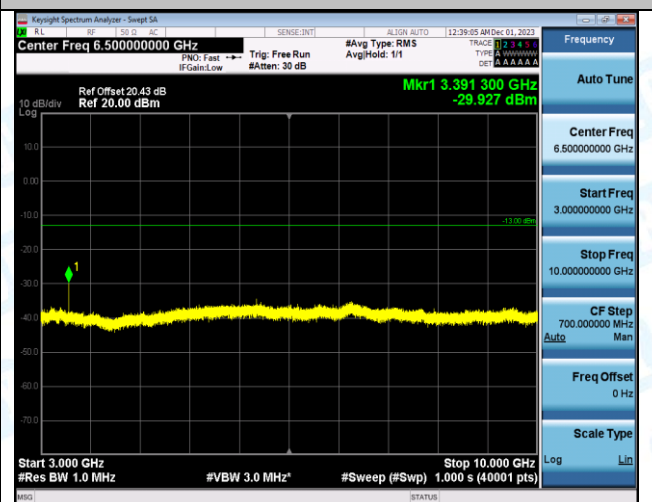

Band5_1.4MHz_16QAM_20643_1RB#0_30~1000_30~1000

Band5_1.4MHz_16QAM_20643_1RB#0_1000~3000_1000~3000

Band5_1.4MHz_16QAM_20643_1RB#0_3000~10000_3000~10000

Band5_3MHz_QPSK_20415_1RB#0_0.009~0.15_0.009~0.15

Band5_3MHz_QPSK_20415_1RB#0_0.15~30_0.15~30