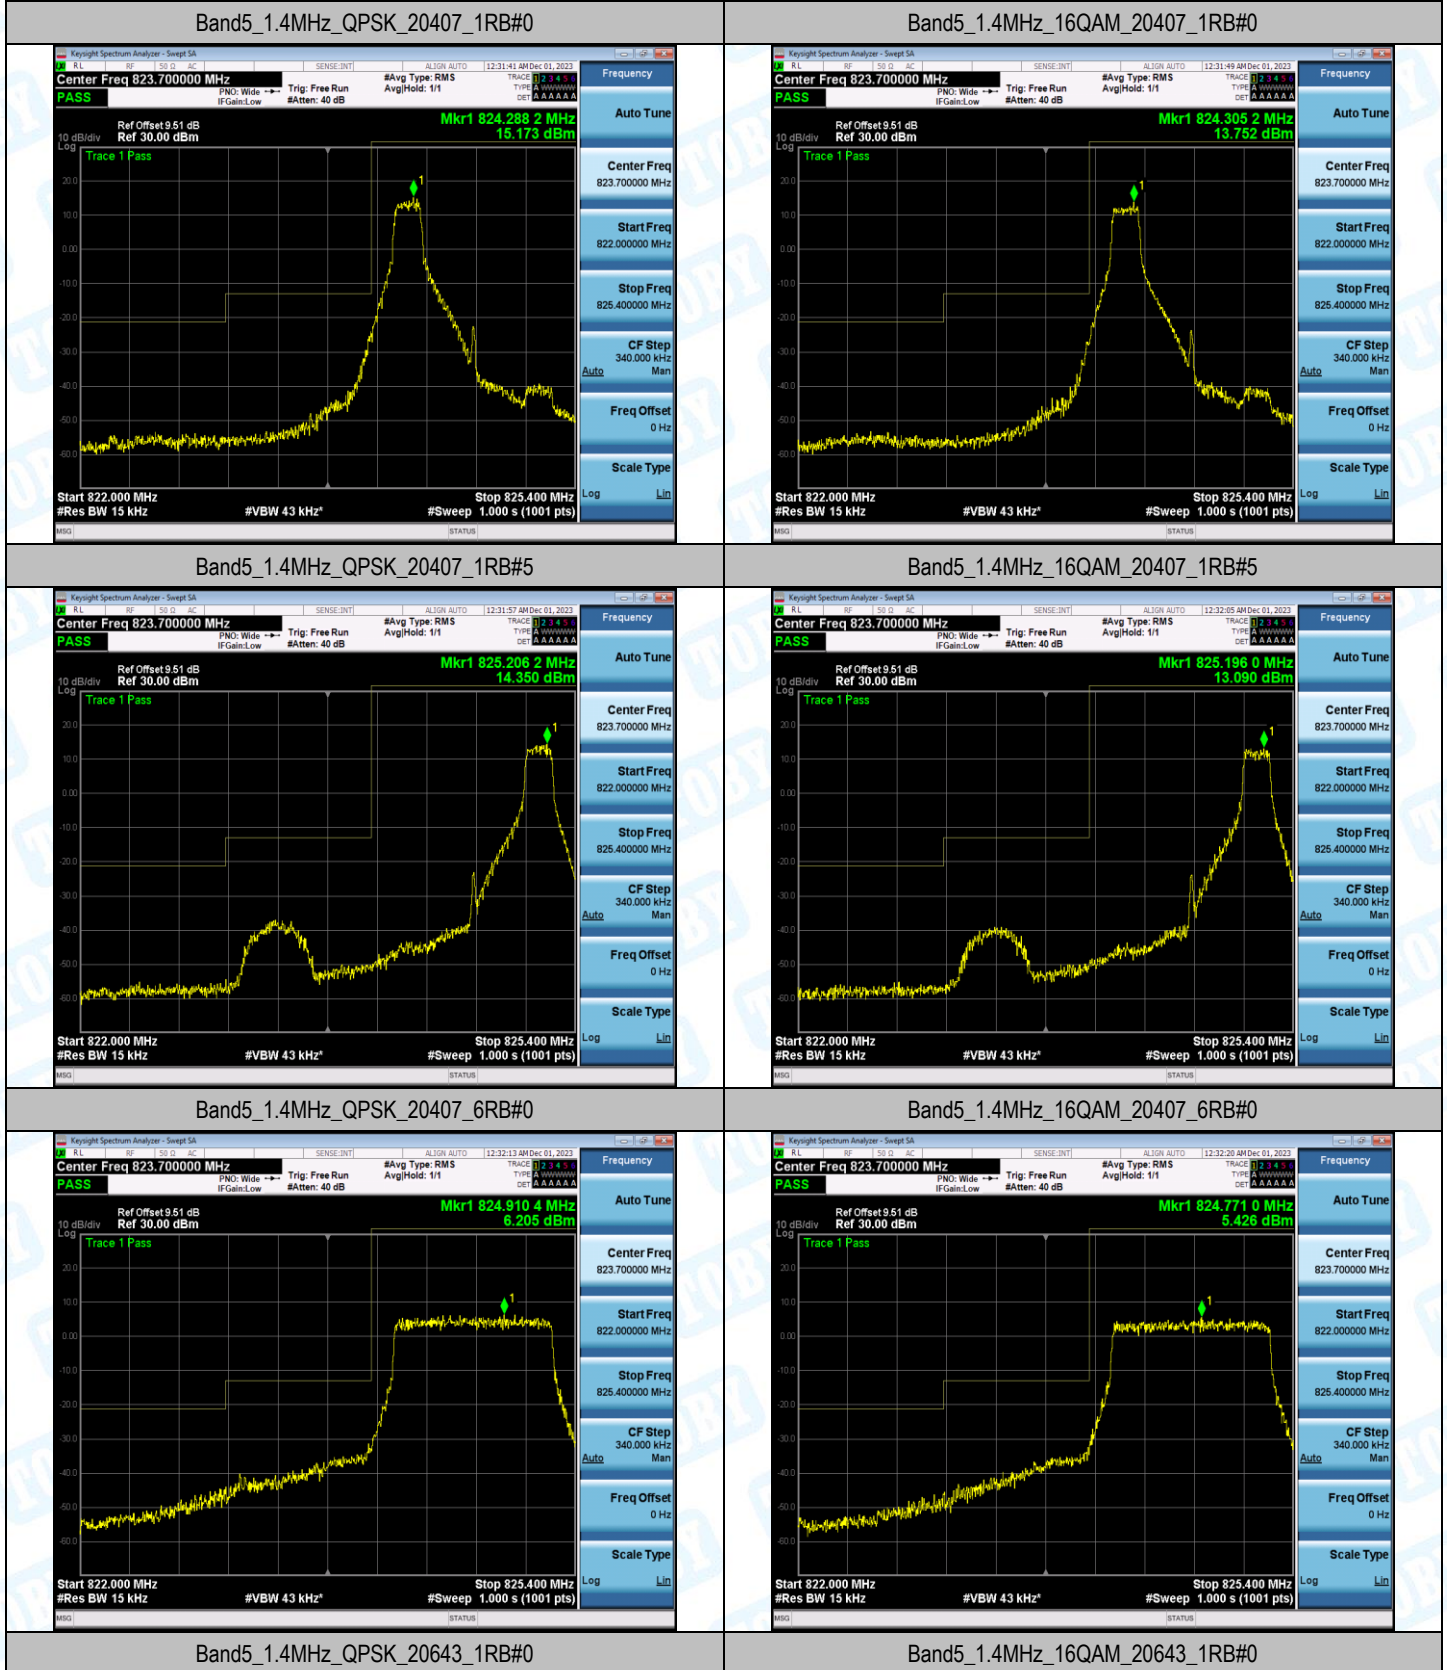

Test Graphs

Band5_1.4MHz_QPSK_20643_1RB#5

Band5_1.4MHz_16QAM_20643_1RB#5

Band5_1.4MHz_QPSK_20643_6RB#0

Band5_1.4MHz_16QAM_20643_6RB#0

Band5_3MHz_QPSK_20415_1RB#0

Band5_3MHz_16QAM_20415_1RB#0

Band5_3MHz_QPSK_20415_1RB#14

Band5_3MHz_16QAM_20415_1RB#14

Band5_3MHz_QPSK_20415_15RB#0

Band5_3MHz_16QAM_20415_15RB#0

Band5_3MHz_QPSK_20635_1RB#0

Band5_3MHz_16QAM_20635_1RB#0

Band5_3MHz_QPSK_20635_1RB#14

Band5_3MHz_16QAM_20635_1RB#14

Band5_3MHz_QPSK_20635_15RB#0