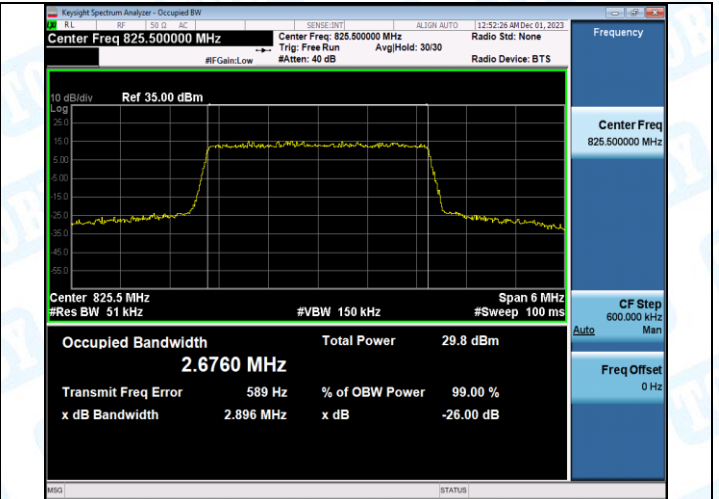

Band5-3MHz-16QAM-20525-15RB#0-PASS