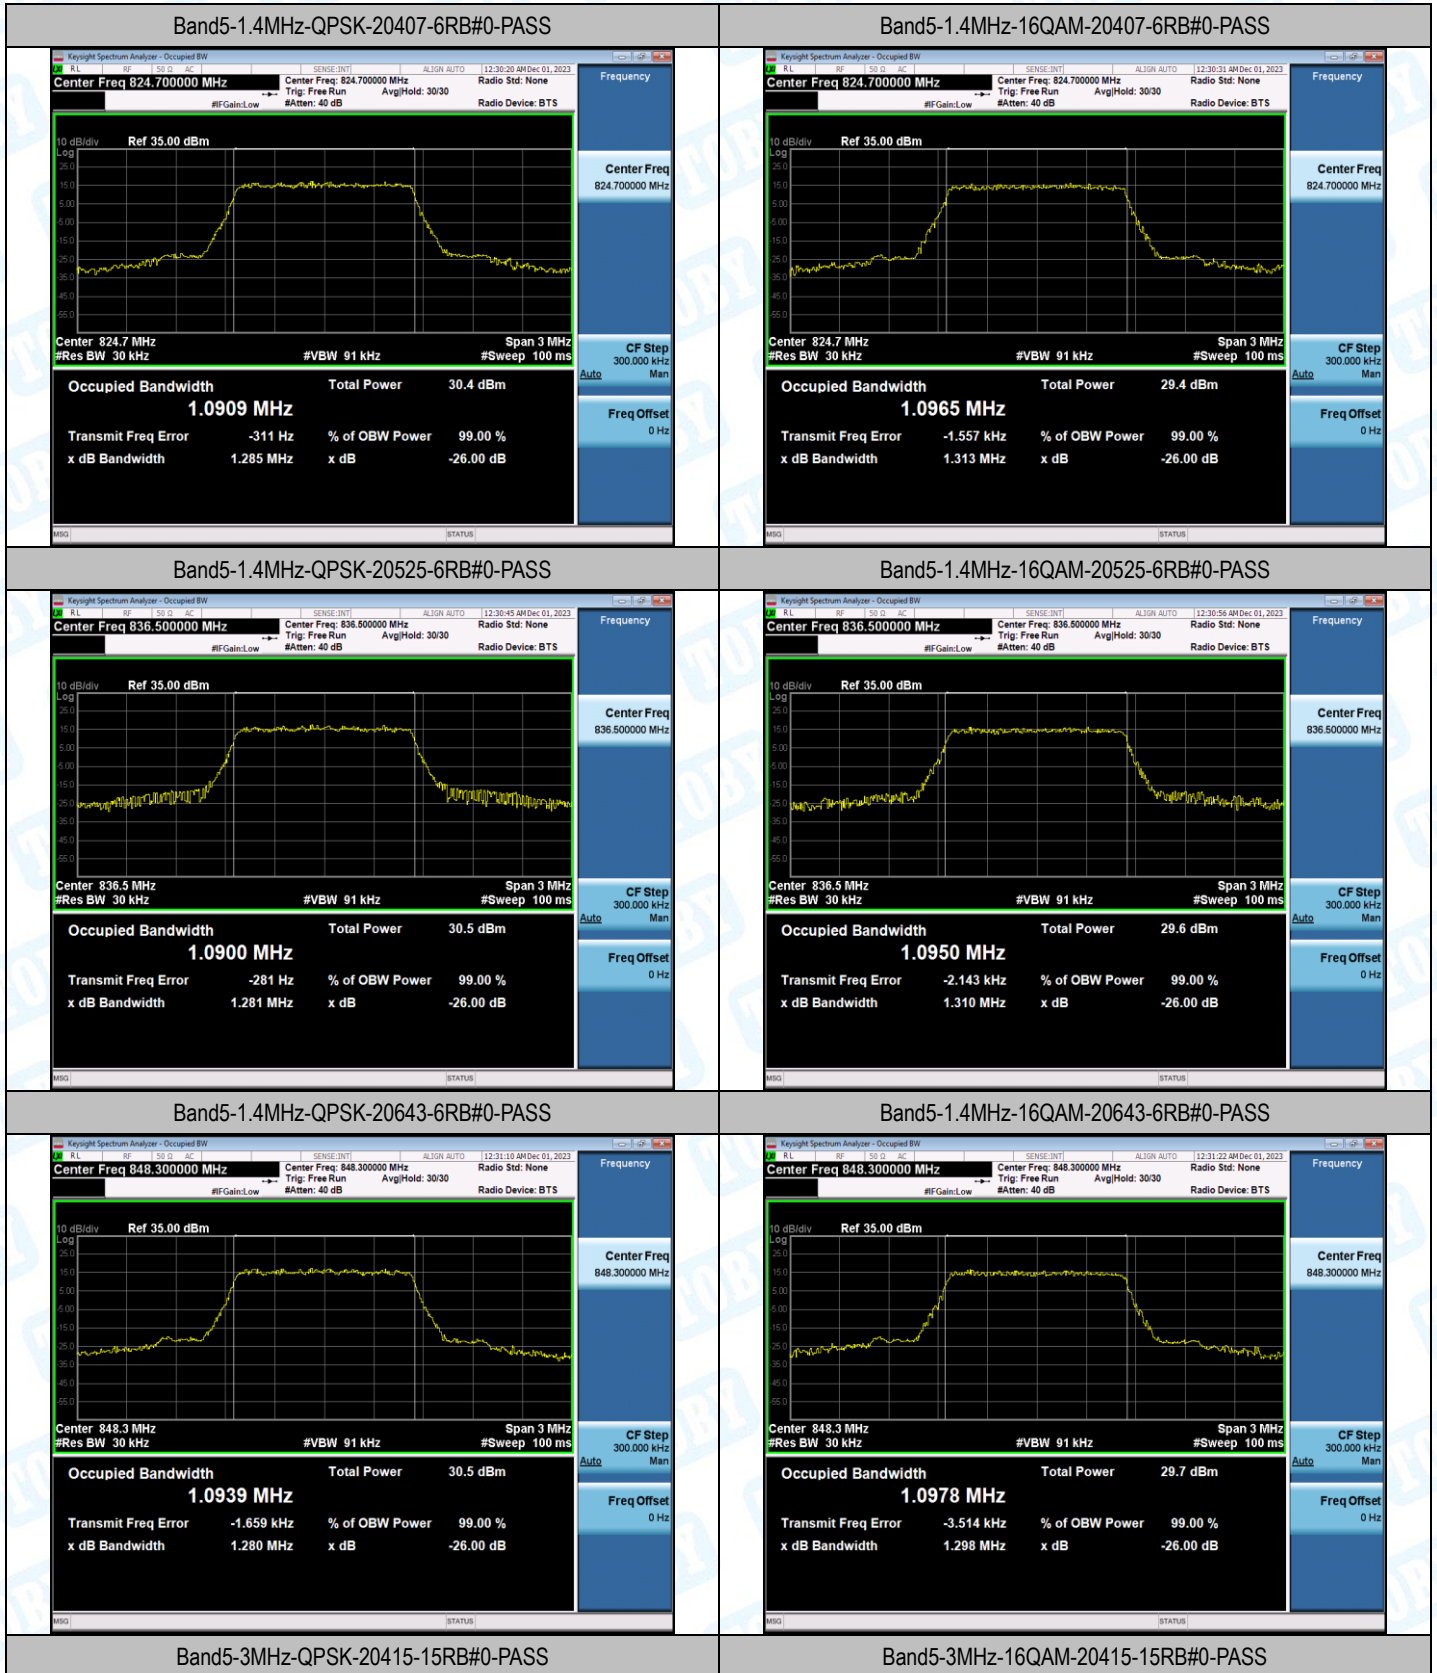

Test Graphs