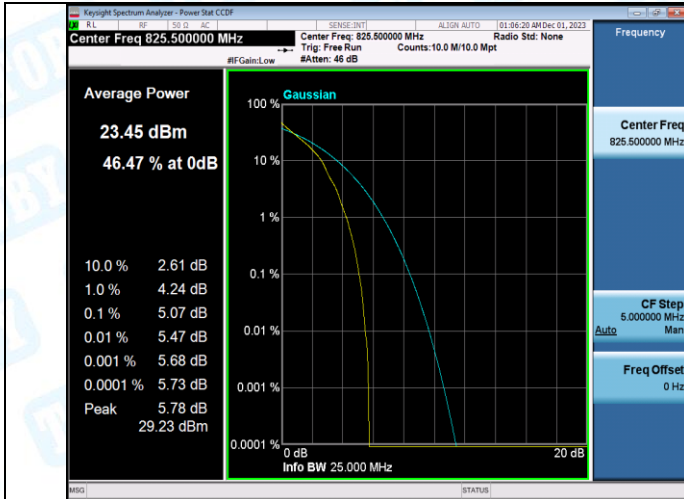

Band5-3MHz-QPSK-20415-1RB#0-PASS