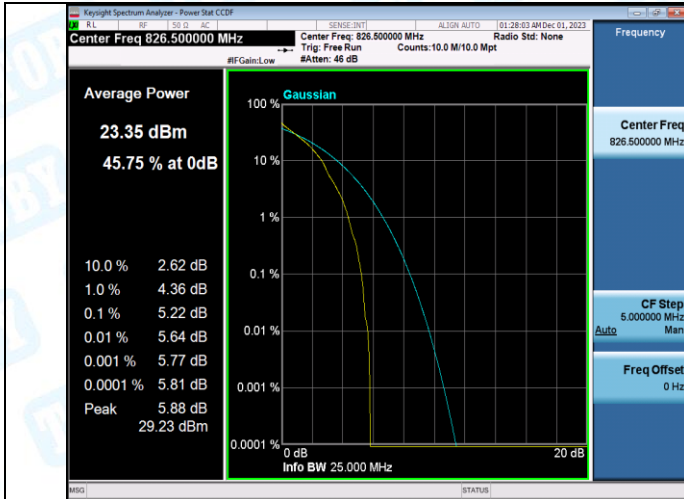

Band5-5MHz-QPSK-20425-1RB#0-PASS