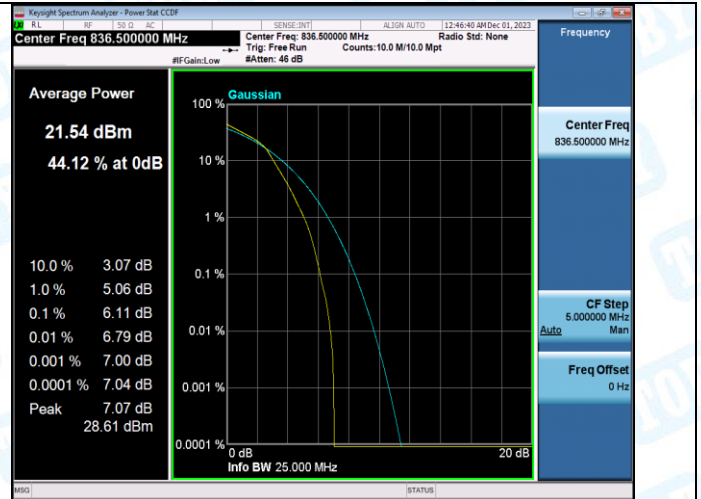

Band5-1.4MHz-16QAM-20525-6RB#0-PASS