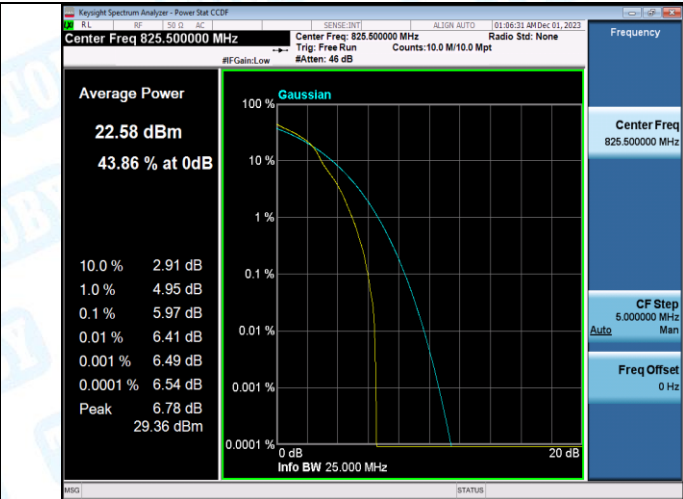

Band5-3MHz-16QAM-20415-1RB#0-PASS