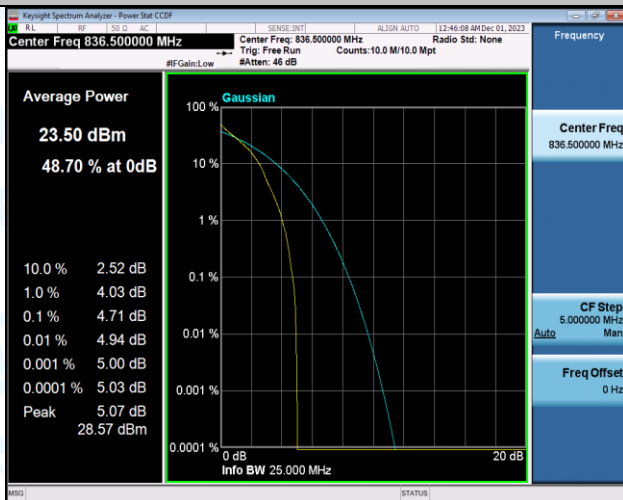

Test Graphs

Band5-1.4MHz-QPSK-20407-1RB#0-PASS

Band5-1.4MHz-16QAM-20407-1RB#0-PASS

Band5-1.4MHz-QPSK-20407-6RB#0-PASS

Band5-1.4MHz-16QAM-20407-6RB#0-PASS

Band5-1.4MHz-QPSK-20525-1RB#0-PASS

Band5-1.4MHz-16QAM-20525-1RB#0-PASS