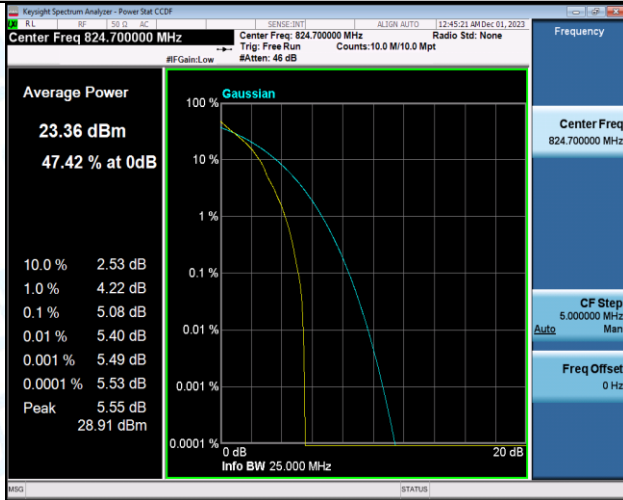

Test Graphs

Band5-1.4MHz-QPSK-20407-1RB#0-PASS