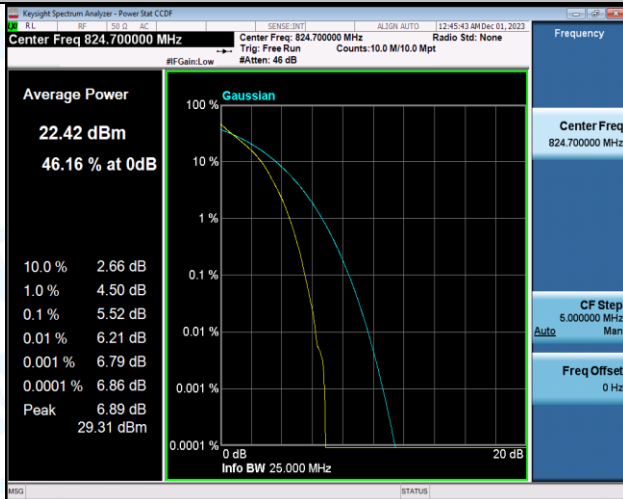

Test Graphs

Band5-1.4MHz-QPSK-20407-1RB#0-PASS

Band5-1.4MHz-16QAM-20407-1RB#0-PASS

Band5-1.4MHz-QPSK-20407-6RB#0-PASS

Band5-1.4MHz-16QAM-20407-6RB#0-PASS

Band5-1.4MHz-QPSK-20525-1RB#0-PASS

Band5-1.4MHz-16QAM-20525-1RB#0-PASS