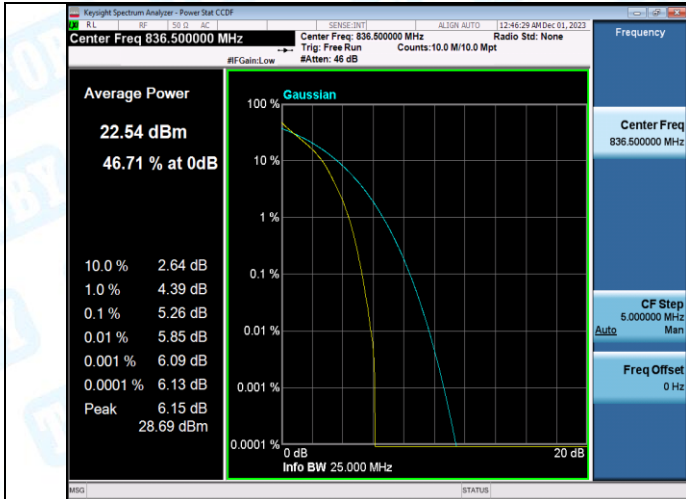

Band5-1.4MHz-QPSK-20525-6RB#0-PASS