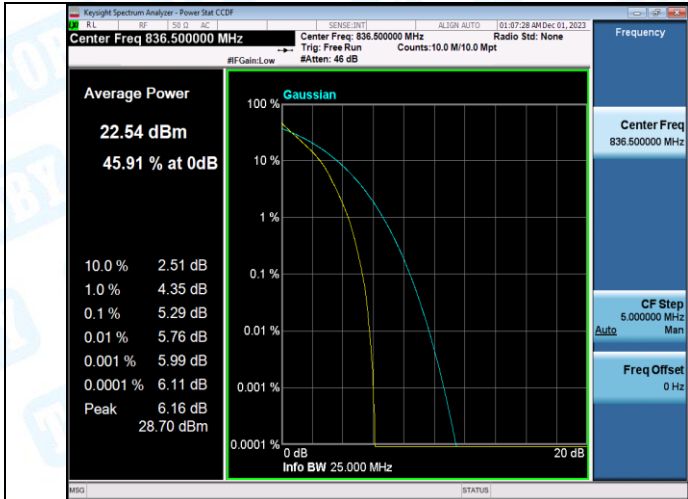

Band5-3MHz-QPSK-20525-15RB#0-PASS