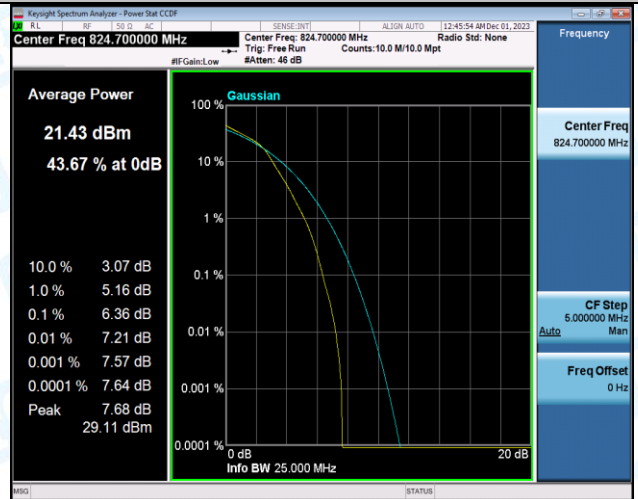

Test Graphs

Band5-1.4MHz-QPSK-20407-1RB#0-PASS

Band5-1.4MHz-16QAM-20407-1RB#0-PASS

Band5-1.4MHz-QPSK-20407-6RB#0-PASS

Band5-1.4MHz-16QAM-20407-6RB#0-PASS

Band5-1.4MHz-QPSK-20525-1RB#0-PASS

Band5-1.4MHz-16QAM-20525-1RB#0-PASS