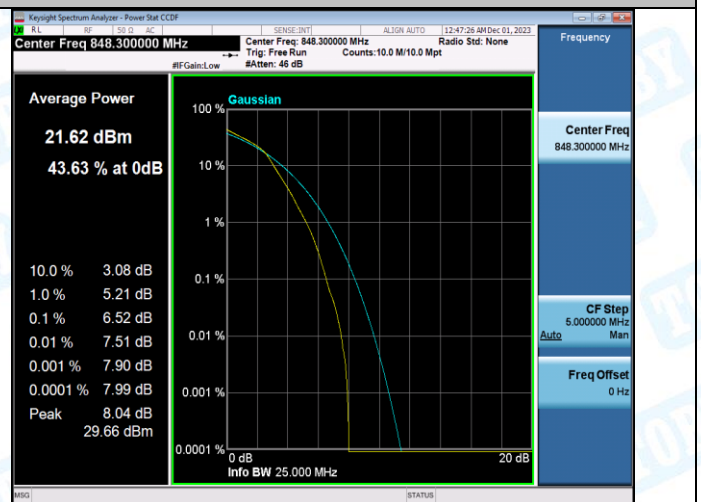

Band5-1.4MHz-16QAM-20643-6RB#0-PASS