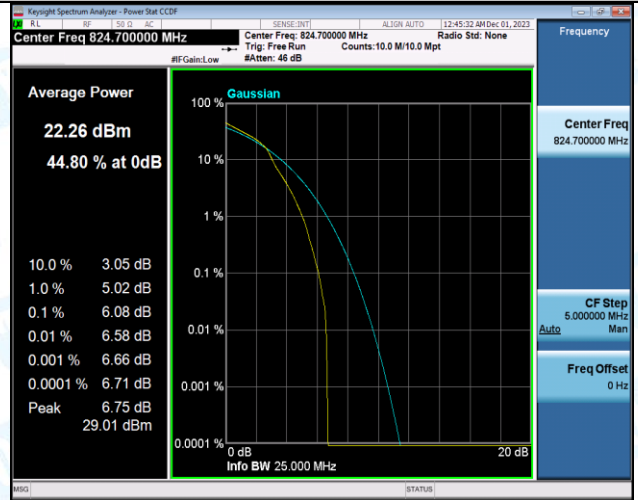

Band5-1.4MHz-16QAM-20407-1RB#0-PASS