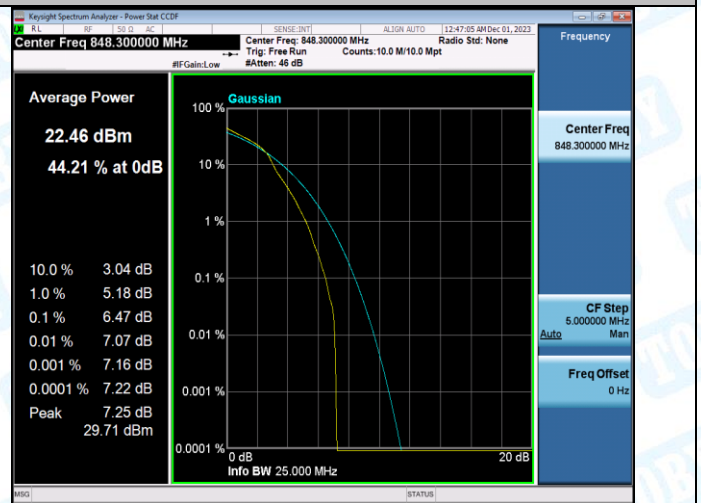

Band5-1.4MHz-QPSK-20525-6RB#0-PASS

Band5-1.4MHz-16QAM-20525-6RB#0-PASS

Band5-1.4MHz-QPSK-20643-1RB#0-PASS

Band5-1.4MHz-16QAM-20643-1RB#0-PASS

Band5-1.4MHz-QPSK-20643-6RB#0-PASS

Band5-1.4MHz-16QAM-20643-6RB#0-PASS