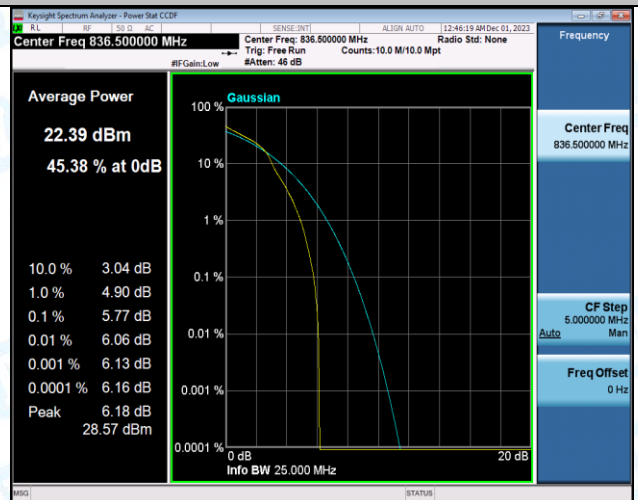

Test Graphs

Band5-1.4MHz-QPSK-20407-1RB#0-PASS

Band5-1.4MHz-16QAM-20407-1RB#0-PASS

Band5-1.4MHz-QPSK-20407-6RB#0-PASS

Band5-1.4MHz-16QAM-20407-6RB#0-PASS

Band5-1.4MHz-QPSK-20525-1RB#0-PASS

Band5-1.4MHz-16QAM-20525-1RB#0-PASS