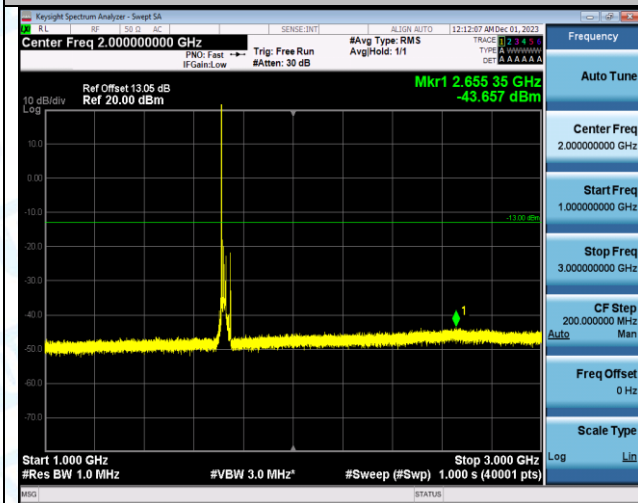

Band4\_20MHz\_16QAM\_20050\_1RB#0\_1000~3000\_1000~3000

Band4\_20MHz\_16QAM\_20050\_1RB#0\_3000~20000\_3000~20000

Band4\_20MHz\_QPSK\_20175\_1RB#0\_0.009~0.15\_0.009~0.15

Band4\_20MHz\_QPSK\_20175\_1RB#0\_0.15~30\_0.15~30