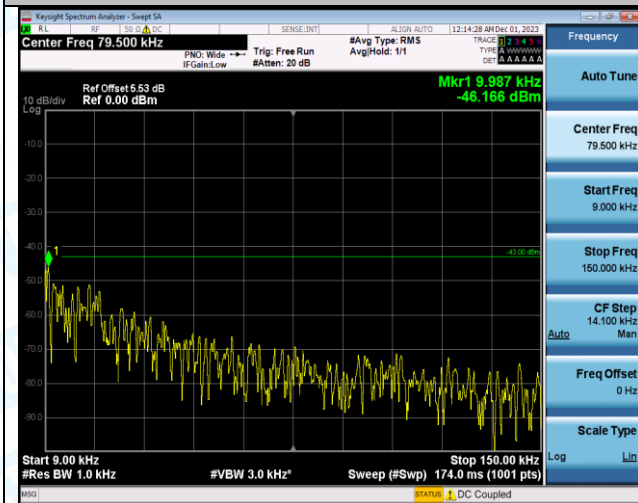

Band4_20MHz_QPSK_20300_1RB#0_0.009~0.15_0.009~0.15

Band4_20MHz_QPSK_20300_1RB#0_30~1000_30~1000