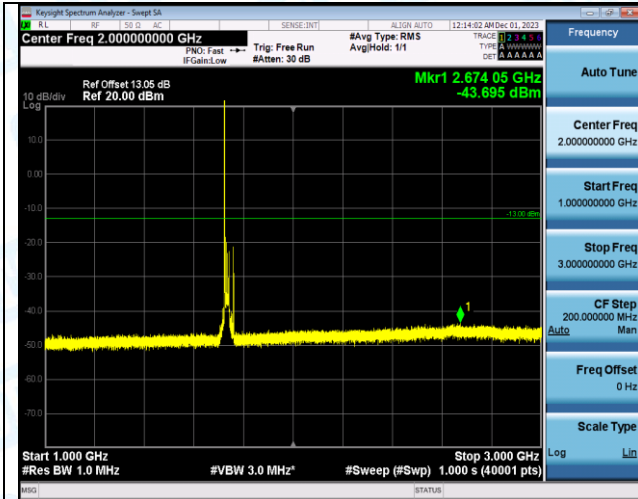

Band4\_20MHz\_16QAM\_20175\_1RB#0\_0.15~30\_0.15~30

Band4\_20MHz\_16QAM\_20175\_1RB#0\_30~1000\_30~1000

Band4\_20MHz\_16QAM\_20175\_1RB#0\_1000~3000\_1000~3000

Band4\_20MHz\_16QAM\_20175\_1RB#0\_3000~20000\_3000~20000