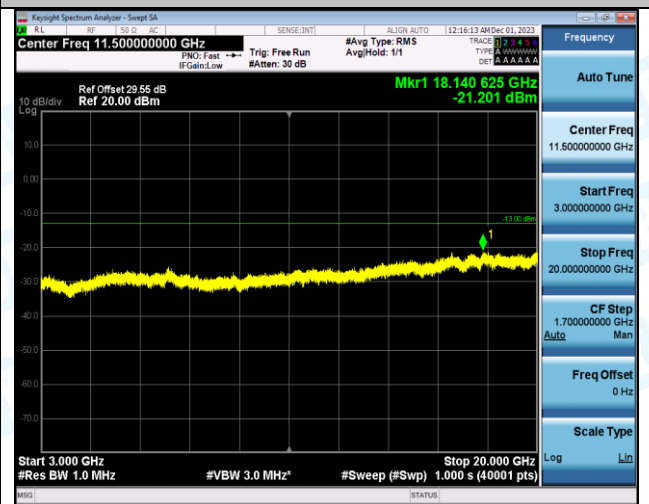

Band4_20MHz_16QAM_20300_1RB#0_3000~20000_3000~20000