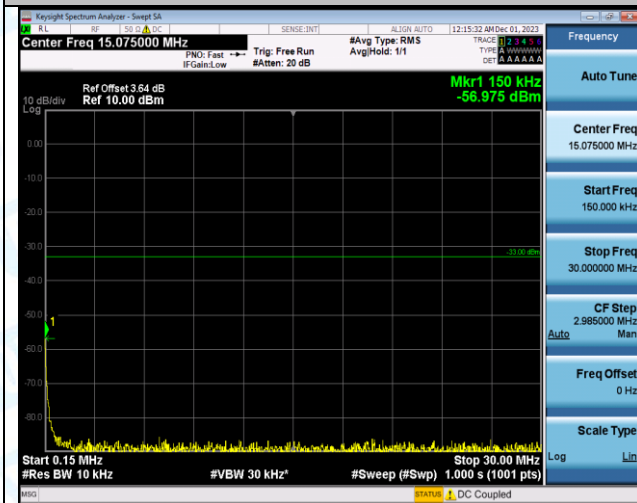

Band4\_20MHz\_QPSK\_20300\_1RB#0\_3000~20000\_3000~20000

Band4\_20MHz\_16QAM\_20300\_1RB#0\_0.009~0.15\_0.009~0.15

Band4\_20MHz\_16QAM\_20300\_1RB#0\_0.15~30\_0.15~30

Band4\_20MHz\_16QAM\_20300\_1RB#0\_30~1000\_30~1000