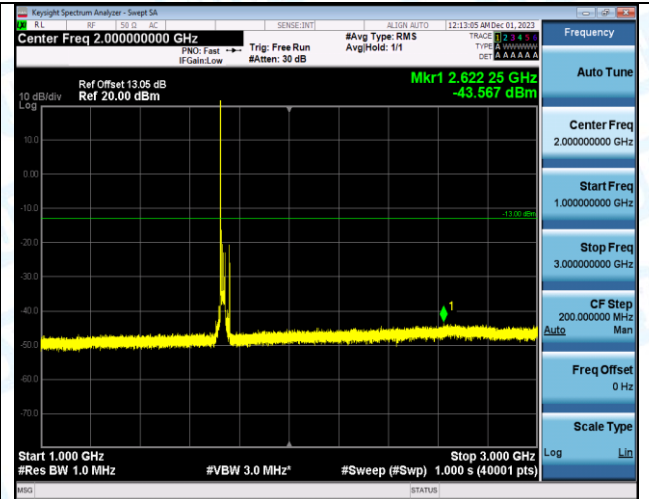

Band4_20MHz_QPSK_20175_1RB#0_1000~3000_1000~3000

Band4_20MHz_16QAM_20175_1RB#0_0.009~0.15_0.009~0.15