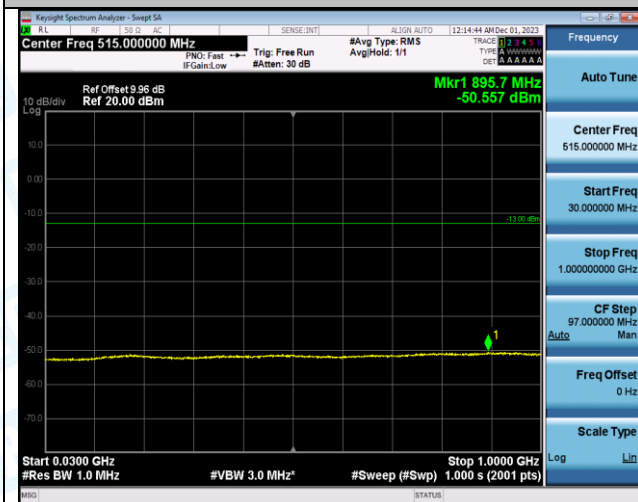

Band4\_20MHz\_QPSK\_20300\_1RB#0\_0.009~0.15\_0.009~0.15

Band4\_20MHz\_QPSK\_20300\_1RB#0\_0.15~30\_0.15~30

Band4\_20MHz\_QPSK\_20300\_1RB#0\_30~1000\_30~1000

Band4\_20MHz\_QPSK\_20300\_1RB#0\_1000~3000\_1000~3000