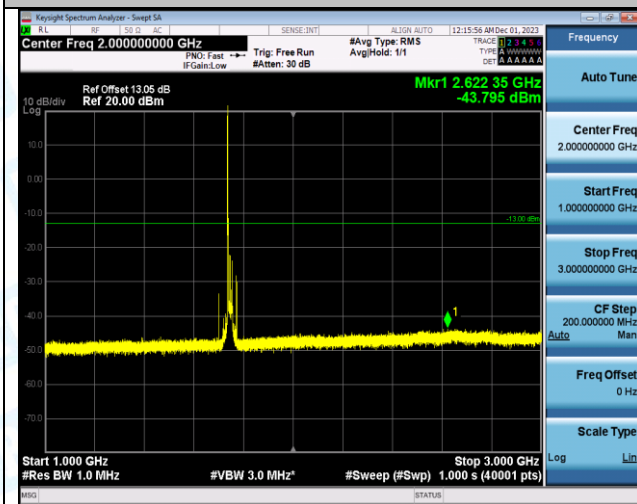

Band4_20MHz_16QAM_20300_1RB#0_1000~3000_1000~3000