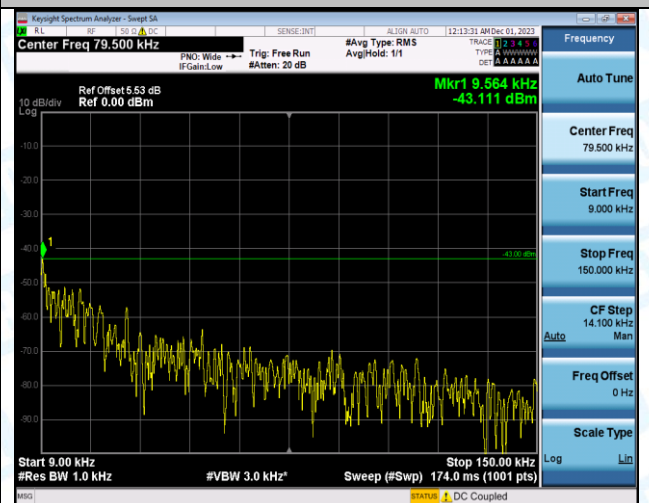

Band4_20MHz_16QAM_20175_1RB#0_0.009~0.15_0.009~0.15

Band4_20MHz_16QAM_20175_1RB#0_30~1000_30~1000