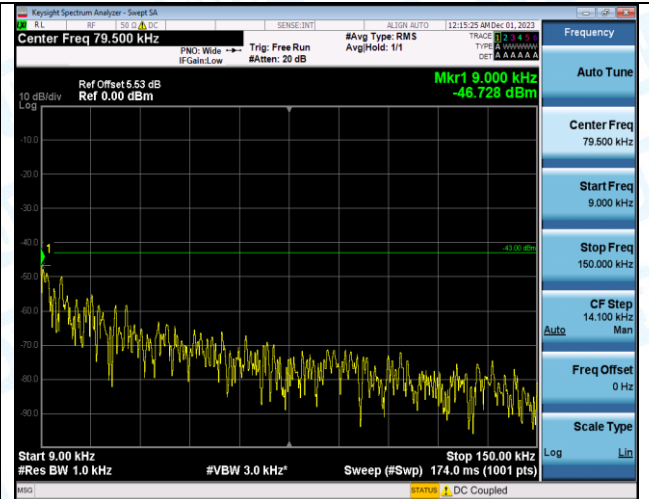

Band4_20MHz_16QAM_20300_1RB#0_0.009~0.15_0.009~0.15

Band4_20MHz_16QAM_20300_1RB#0_30~1000_30~1000