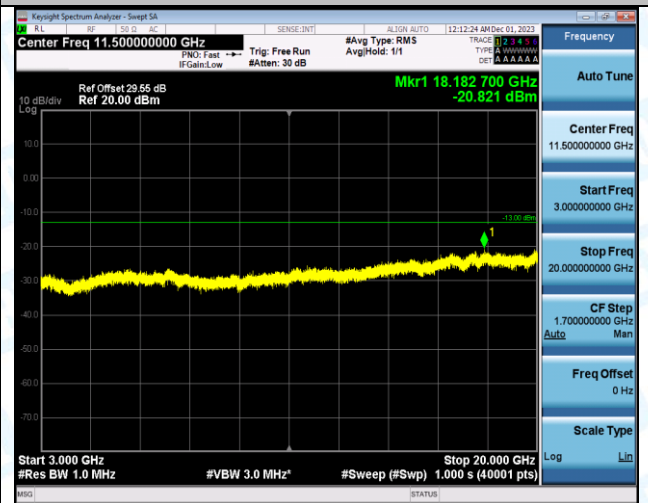

Band4\_20MHz\_16QAM\_20050\_1RB#0\_1000~3000\_1000~3000

Band4\_20MHz\_16QAM\_20050\_1RB#0\_3000~20000\_3000~20000

Band4\_20MHz\_QPSK\_20175\_1RB#0\_0.009~0.15\_0.009~0.15

Band4\_20MHz\_QPSK\_20175\_1RB#0\_0.15~30\_0.15~30