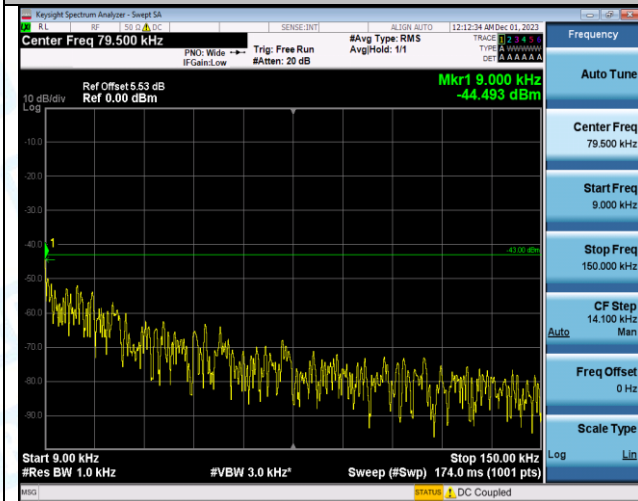

Band4\_20MHz\_16QAM\_20050\_1RB#0\_1000~3000\_1000~3000

Band4\_20MHz\_16QAM\_20050\_1RB#0\_3000~20000\_3000~20000

Band4\_20MHz\_QPSK\_20175\_1RB#0\_0.009~0.15\_0.009~0.15

Band4\_20MHz\_QPSK\_20175\_1RB#0\_0.15~30\_0.15~30