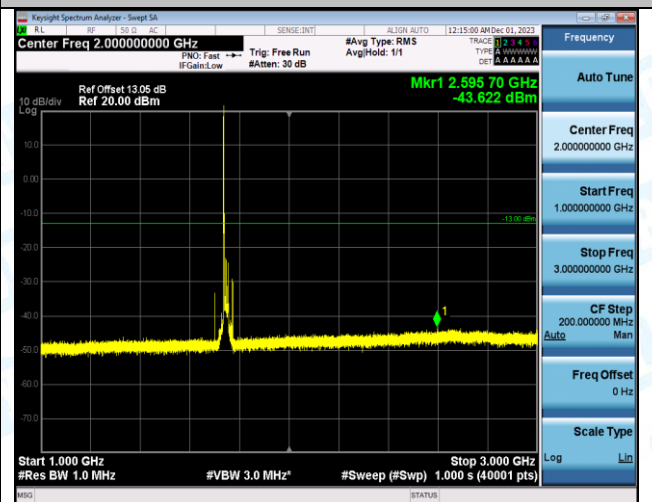

Band4_20MHz_QPSK_20300_1RB#0_1000~3000_1000~3000

Band4_20MHz_16QAM_20300_1RB#0_0.009~0.15_0.009~0.15