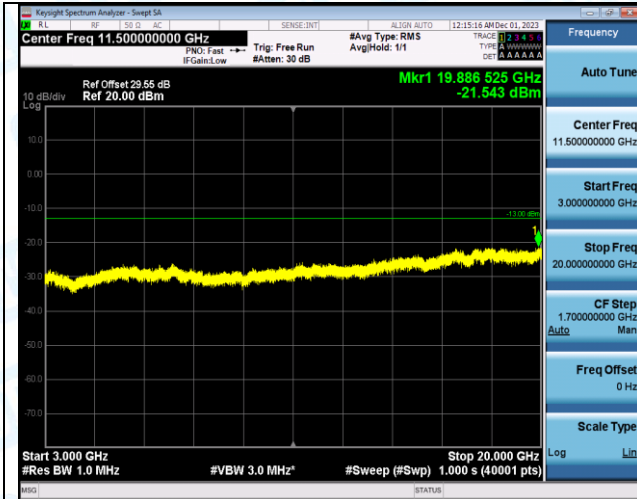

Band4_20MHz_QPSK_20300_1RB#0_3000~20000_3000~20000

Band4_20MHz_16QAM_20300_1RB#0_0.15~30_0.15~30