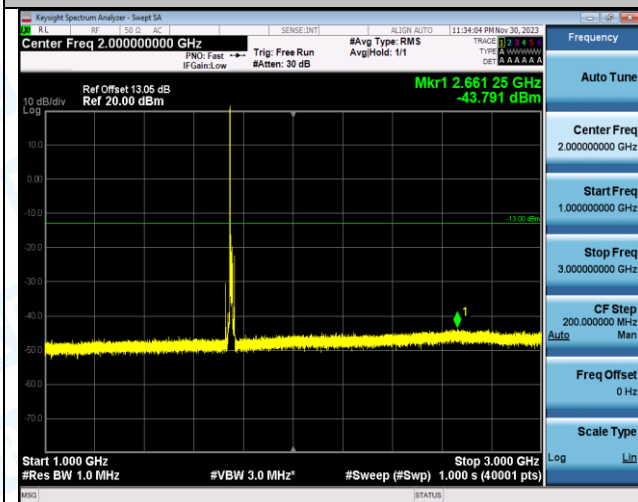

Band4_10MHz_16QAM_20350_1RB#0_0.009~0.15_0.009~0.15

Band4_10MHz_16QAM_20350_1RB#0_0.15~30_0.15~30

Band4_10MHz_16QAM_20350_1RB#0_30~1000_30~1000

Band4_10MHz_16QAM_20350_1RB#0_1000~3000_1000~3000

Band4_10MHz_16QAM_20350_1RB#0_3000~20000_3000~20000