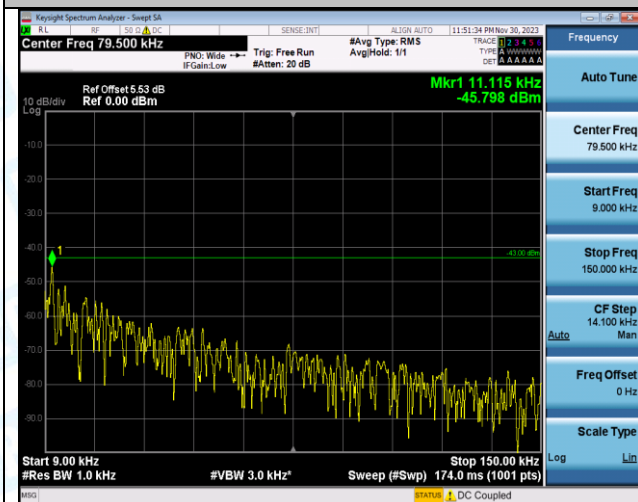

Band4_15MHz_QPSK_20175_1RB#0_0.009~0.15_0.009~0.15

Band4_15MHz_QPSK_20175_1RB#0_30~1000_30~1000