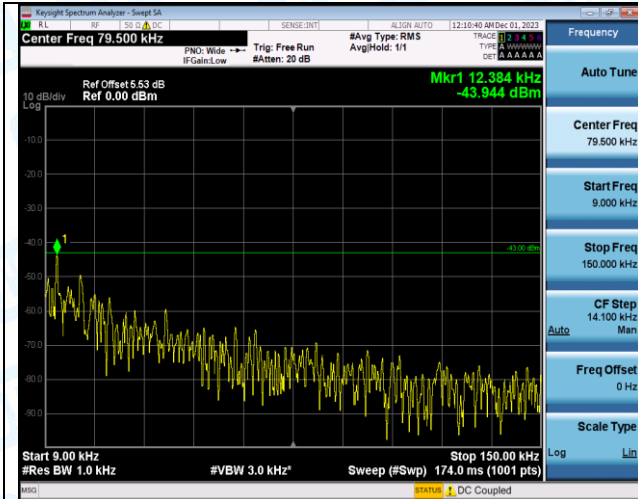

Band4_20MHz_QPSK_20050_1RB#0_0.009~0.15_0.009~0.15

Band4_20MHz_QPSK_20050_1RB#0_30~1000_30~1000