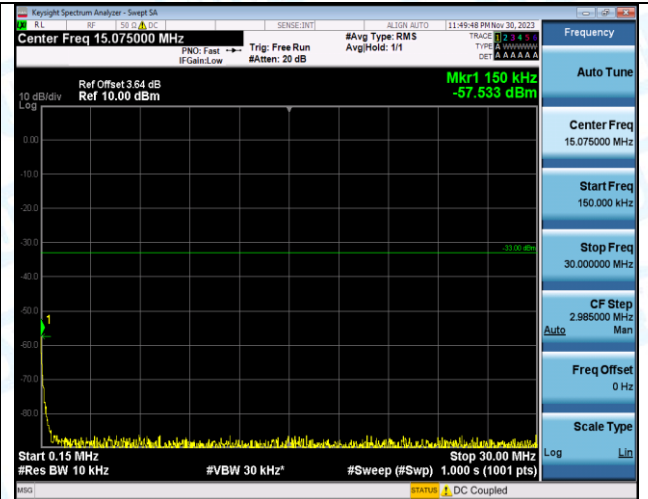

Band4_15MHz_QPSK_20025_1RB#0_0.15~30_0.15~30

Band4_15MHz_QPSK_20025_1RB#0_1000~3000_1000~3000