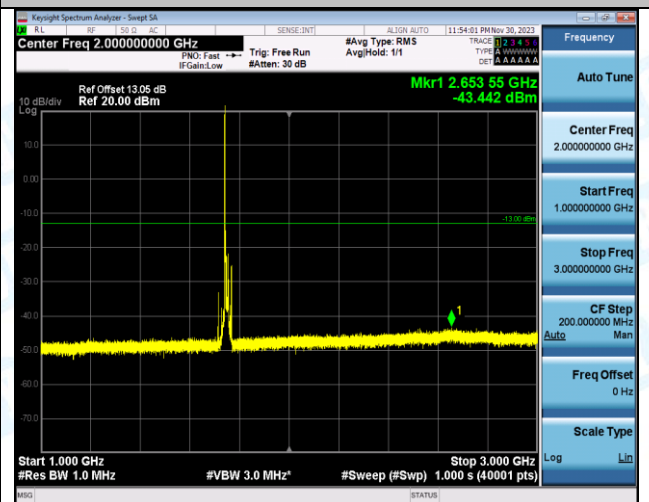

Band4_15MHz_QPSK_20325_1RB#0_0.009~0.15_0.009~0.15

Band4_15MHz_QPSK_20325_1RB#0_0.15~30_0.15~30

Band4_15MHz_QPSK_20325_1RB#0_30~1000_30~1000

Band4_15MHz_QPSK_20325_1RB#0_1000~3000_1000~3000

Band4_15MHz_QPSK_20325_1RB#0_3000~20000_3000~20000