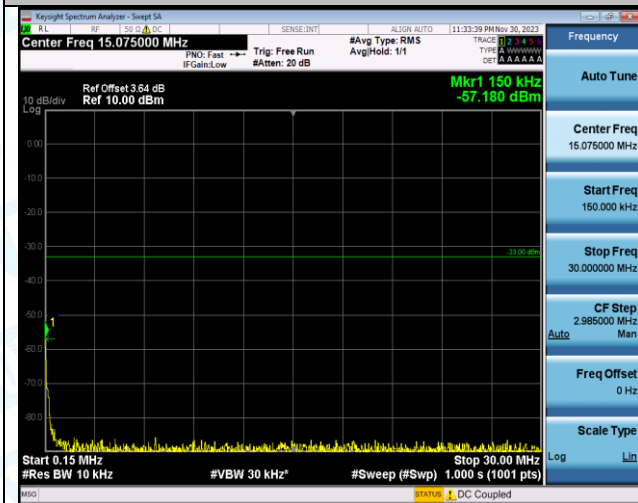

Band4_10MHz_QPSK_20350_1RB#0_0.009~0.15_0.009~0.15

Band4_10MHz_QPSK_20350_1RB#0_0.15~30_0.15~30

Band4_10MHz_QPSK_20350_1RB#0_30~1000_30~1000

Band4_10MHz_QPSK_20350_1RB#0_1000~3000_1000~3000

Band4_10MHz_QPSK_20350_1RB#0_3000~20000_3000~20000

Band4_10MHz_16QAM_20350_1RB#0_0.009~0.15_0.009~0.15

Band4_10MHz_16QAM_20350_1RB#0_0.15~30_0.15~30

Band4_10MHz_16QAM_20350_1RB#0_30~1000_30~1000

Band4_10MHz_16QAM_20350_1RB#0_1000~3000_1000~3000

Band4_10MHz_16QAM_20350_1RB#0_3000~20000_3000~20000