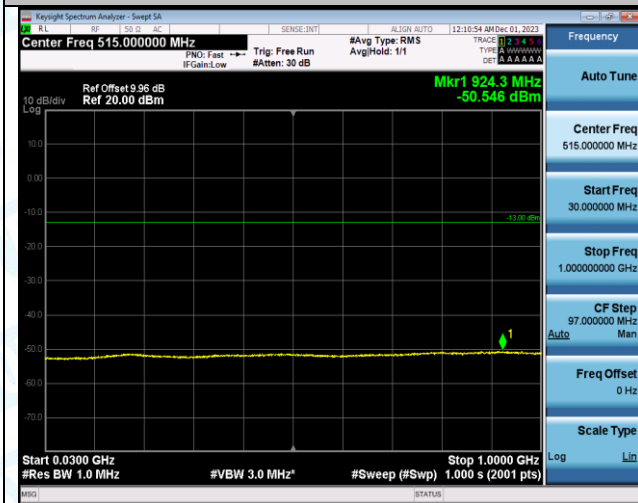

Band4_20MHz_QPSK_20050_1RB#0_0.009~0.15_0.009~0.15

Band4_20MHz_QPSK_20050_1RB#0_0.15~30_0.15~30

Band4_20MHz_QPSK_20050_1RB#0_30~1000_30~1000

Band4_20MHz_QPSK_20050_1RB#0_1000~3000_1000~3000

Band4_20MHz_QPSK_20050_1RB#0_3000~20000_3000~20000