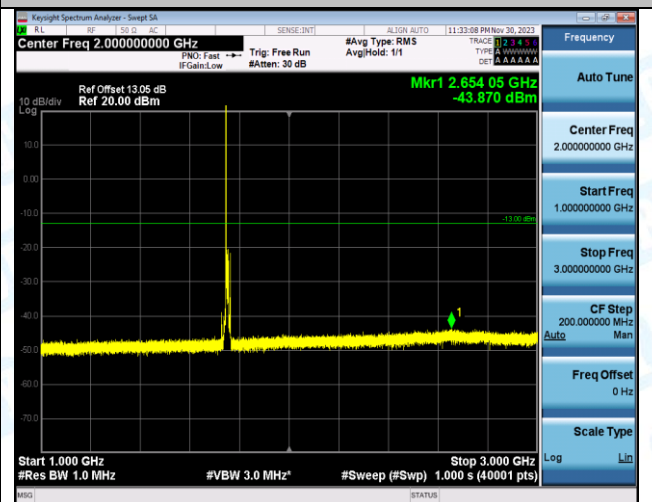

Band4_10MHz_QPSK_20350_1RB#0_0.009~0.15_0.009~0.15

Band4_10MHz_QPSK_20350_1RB#0_0.15~30_0.15~30

Band4_10MHz_QPSK_20350_1RB#0_30~1000_30~1000

Band4_10MHz_QPSK_20350_1RB#0_1000~3000_1000~3000

Band4_10MHz_QPSK_20350_1RB#0_3000~20000_3000~20000