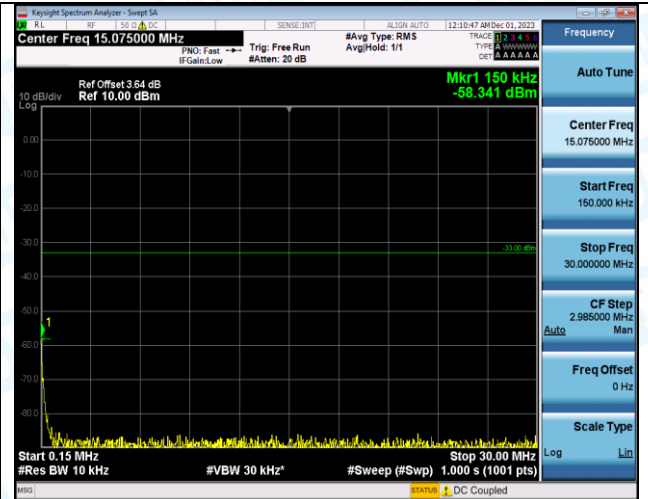

Band4_20MHz_QPSK_20050_1RB#0_0.15~30_0.15~30

Band4_20MHz_QPSK_20050_1RB#0_1000~3000_1000~3000