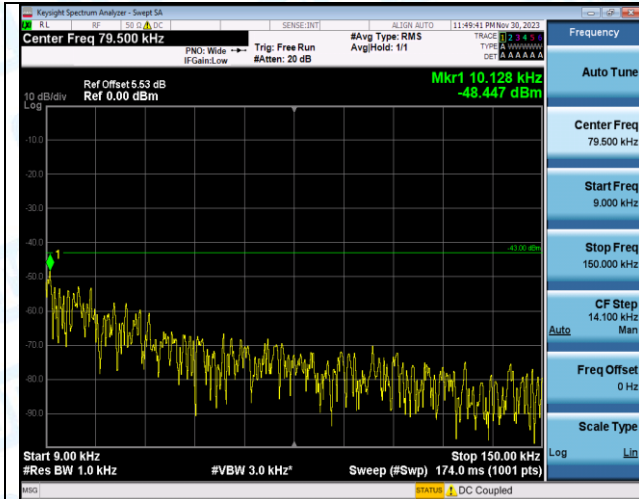

Band4_15MHz_QPSK_20025_1RB#0_0.009~0.15_0.009~0.15

Band4_15MHz_QPSK_20025_1RB#0_30~1000_30~1000