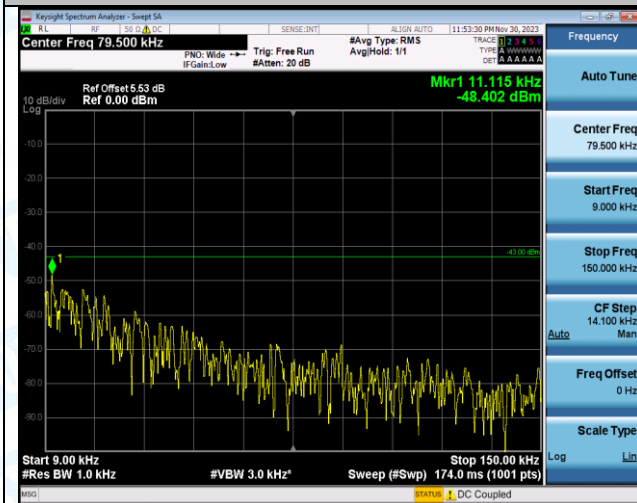

Band4_15MHz_QPSK_20325_1RB#0_0.009~0.15_0.009~0.15

Band4_15MHz_QPSK_20325_1RB#0_30~1000_30~1000