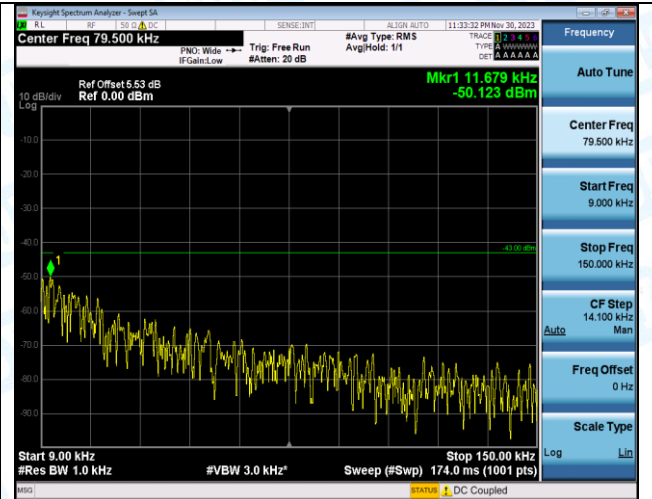

Band4_10MHz_16QAM_20350_1RB#0_0.009~0.15_0.009~0.15

Band4_10MHz_16QAM_20350_1RB#0_30~1000_30~1000