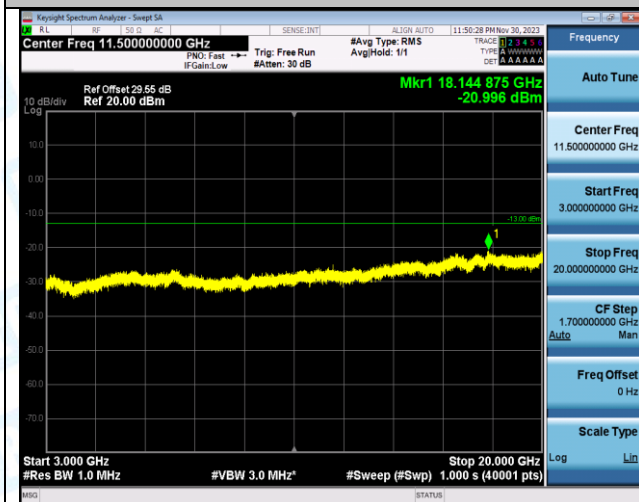

Band4_15MHz_QPSK_20025_1RB#0_3000~20000_3000~20000

Band4_15MHz_16QAM_20025_1RB#0_0.15~30_0.15~30