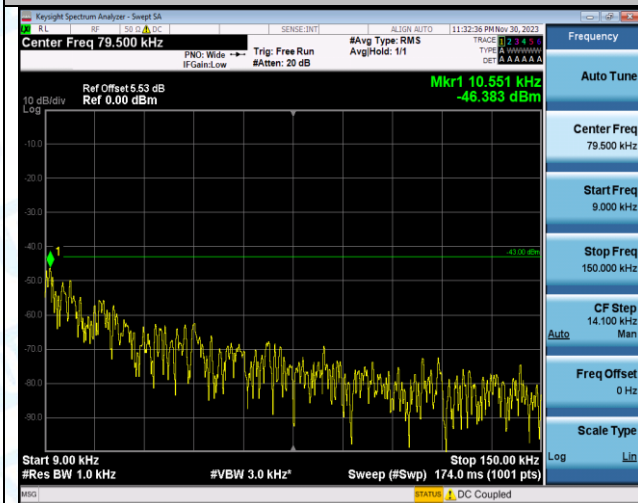

Band4_10MHz_QPSK_20350_1RB#0_0.009~0.15_0.009~0.15

Band4_10MHz_QPSK_20350_1RB#0_0.15~30_0.15~30

Band4_10MHz_QPSK_20350_1RB#0_30~1000_30~1000

Band4_10MHz_QPSK_20350_1RB#0_1000~3000_1000~3000

Band4_10MHz_QPSK_20350_1RB#0_3000~20000_3000~20000