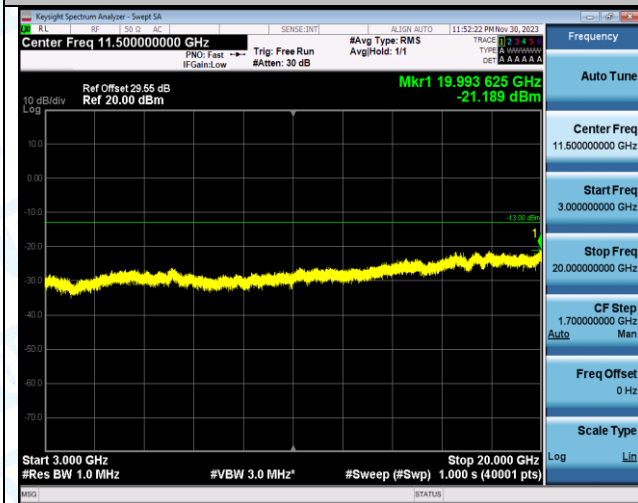

Band4_15MHz_QPSK_20175_1RB#0_3000~20000_3000~20000

Band4_15MHz_16QAM_20175_1RB#0_0.15~30_0.15~30