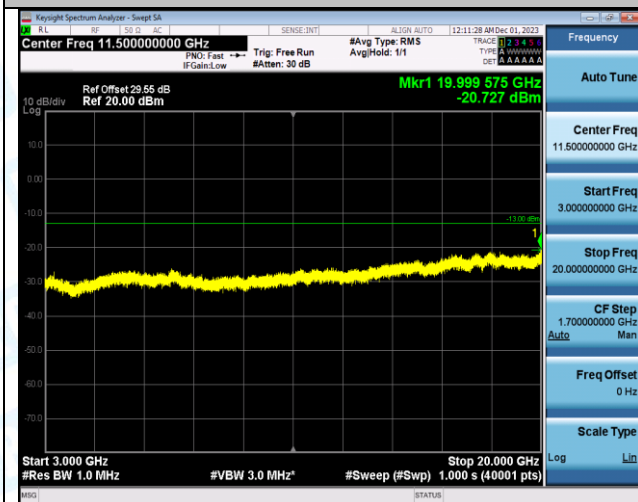

Band4_20MHz_QPSK_20050_1RB#0_3000~20000_3000~20000

Band4_20MHz_16QAM_20050_1RB#0_0.15~30_0.15~30