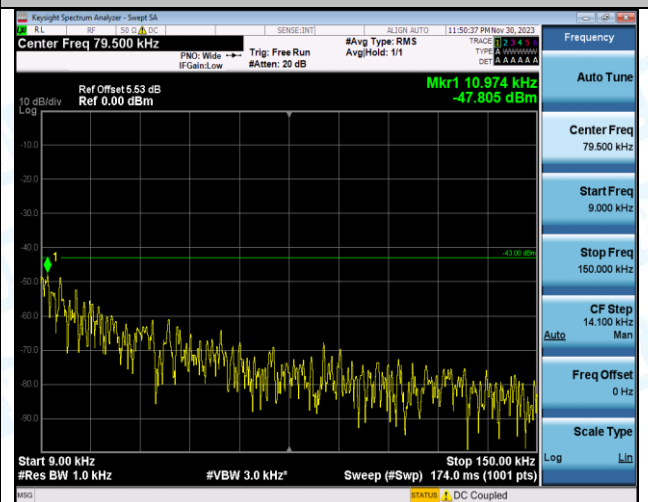

Band4_15MHz_16QAM_20025_1RB#0_0.009~0.15_0.009~0.15

Band4_15MHz_16QAM_20025_1RB#0_30~1000_30~1000