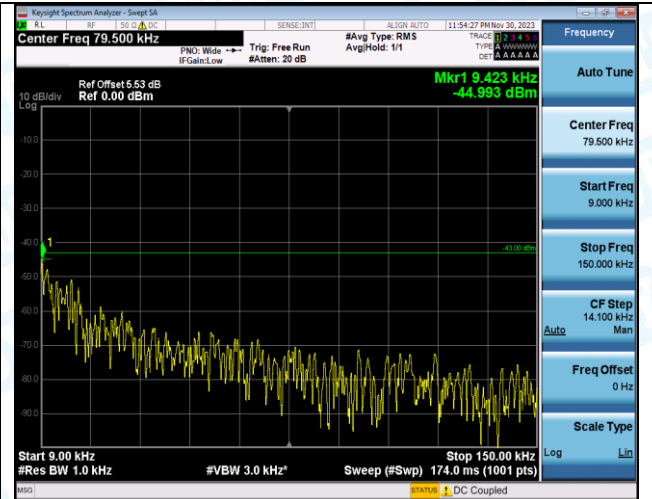

Band4_15MHz_16QAM_20325_1RB#0_0.009~0.15_0.009~0.15

Band4_15MHz_16QAM_20325_1RB#0_30~1000_30~1000