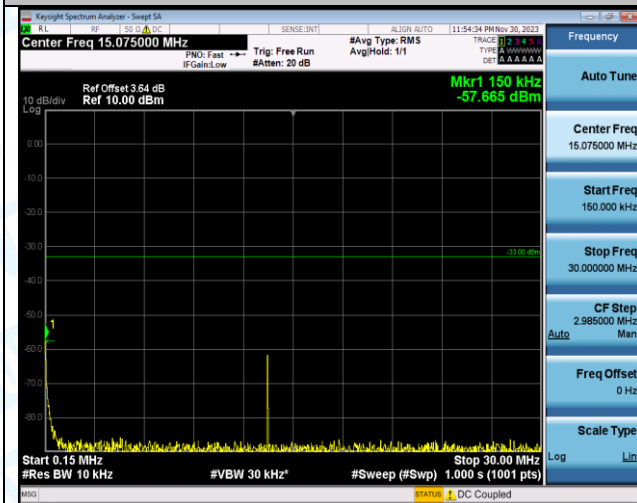

Band4_15MHz_16QAM_20325_1RB#0_0.15~30_0.15~30

Band4_15MHz_16QAM_20325_1RB#0_1000~3000_1000~3000