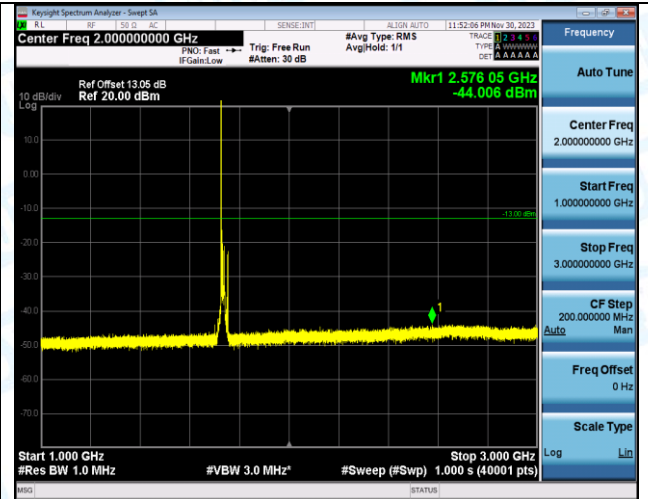

Band4_15MHz_QPSK_20175_1RB#0_0.009~0.15_0.009~0.15

Band4_15MHz_QPSK_20175_1RB#0_0.15~30_0.15~30

Band4_15MHz_QPSK_20175_1RB#0_30~1000_30~1000

Band4_15MHz_QPSK_20175_1RB#0_1000~3000_1000~3000

Band4_15MHz_QPSK_20175_1RB#0_3000~20000_3000~20000