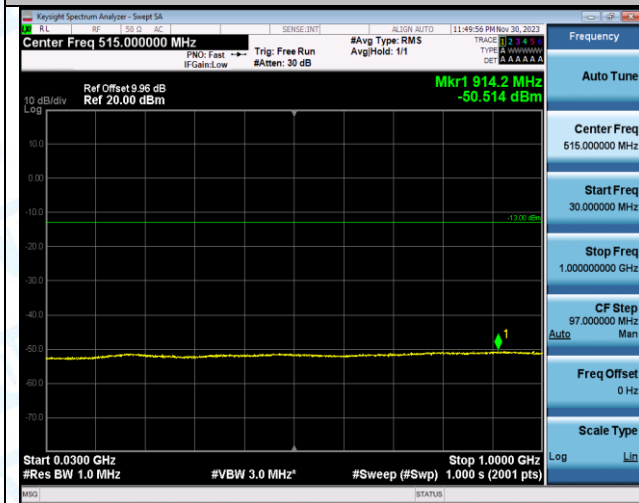

Band4_15MHz_QPSK_20025_1RB#0_0.009~0.15_0.009~0.15

Band4_15MHz_QPSK_20025_1RB#0_0.15~30_0.15~30

Band4_15MHz_QPSK_20025_1RB#0_30~1000_30~1000

Band4_15MHz_QPSK_20025_1RB#0_1000~3000_1000~3000

Band4_15MHz_QPSK_20025_1RB#0_3000~20000_3000~20000