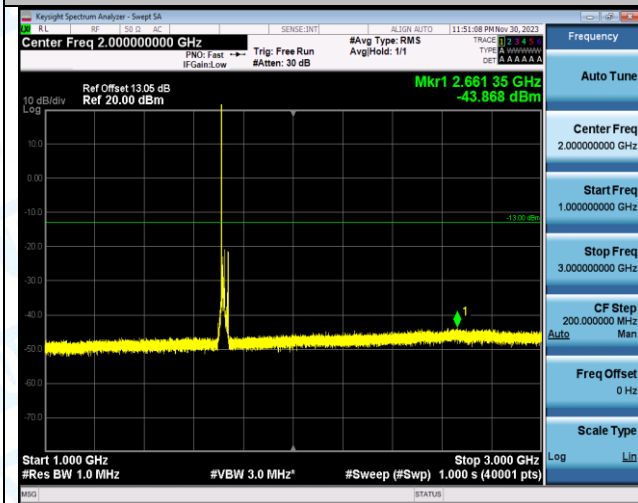

Band4_15MHz_16QAM_20025_1RB#0_0.009~0.15_0.009~0.15

Band4_15MHz_16QAM_20025_1RB#0_0.15~30_0.15~30

Band4_15MHz_16QAM_20025_1RB#0_30~1000_30~1000

Band4_15MHz_16QAM_20025_1RB#0_1000~3000_1000~3000

Band4_15MHz_16QAM_20025_1RB#0_3000~20000_3000~20000