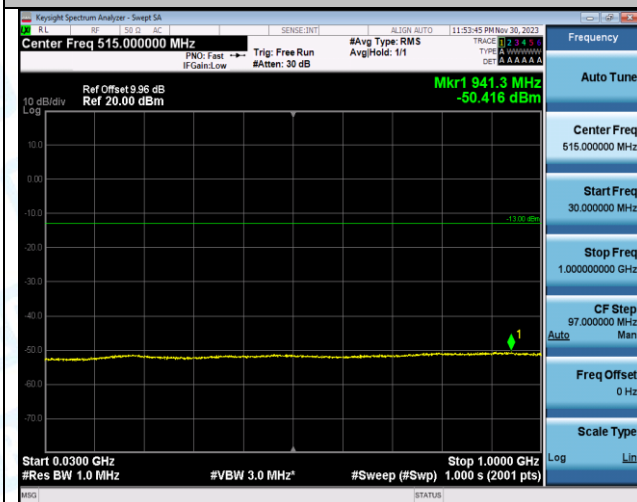

Band4_15MHz_QPSK_20325_1RB#0_0.009~0.15_0.009~0.15

Band4_15MHz_QPSK_20325_1RB#0_0.15~30_0.15~30

Band4_15MHz_QPSK_20325_1RB#0_30~1000_30~1000

Band4_15MHz_QPSK_20325_1RB#0_1000~3000_1000~3000

Band4_15MHz_QPSK_20325_1RB#0_3000~20000_3000~20000