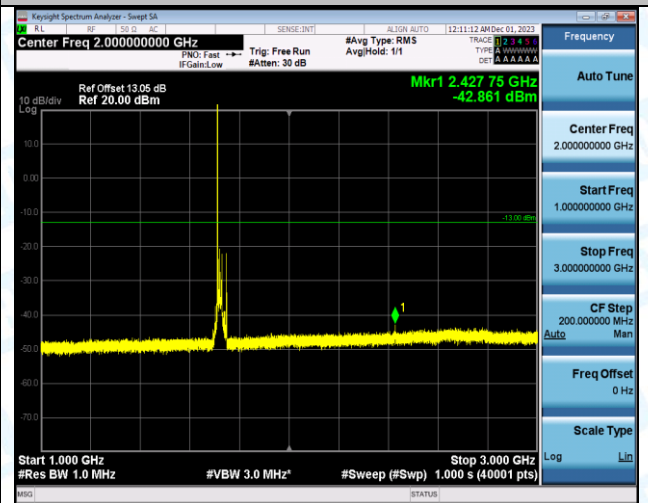

Band4_20MHz_QPSK_20050_1RB#0_0.009~0.15_0.009~0.15

Band4_20MHz_QPSK_20050_1RB#0_0.15~30_0.15~30

Band4_20MHz_QPSK_20050_1RB#0_30~1000_30~1000

Band4_20MHz_QPSK_20050_1RB#0_1000~3000_1000~3000

Band4_20MHz_QPSK_20050_1RB#0_3000~20000_3000~20000