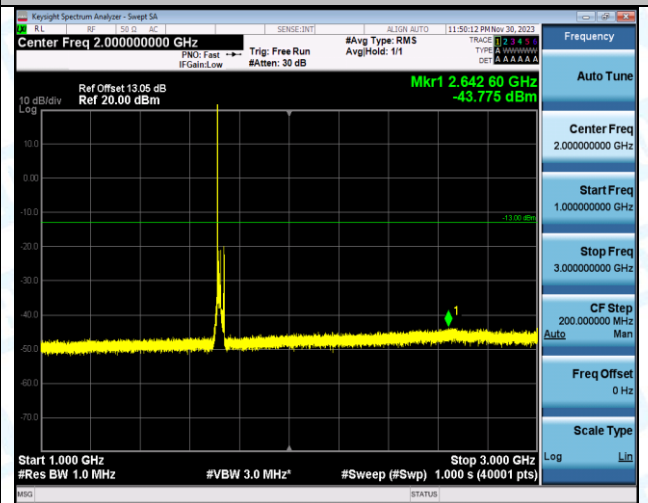

Band4_15MHz_QPSK_20025_1RB#0_0.009~0.15_0.009~0.15

Band4_15MHz_QPSK_20025_1RB#0_0.15~30_0.15~30

Band4_15MHz_QPSK_20025_1RB#0_30~1000_30~1000

Band4_15MHz_QPSK_20025_1RB#0_1000~3000_1000~3000

Band4_15MHz_QPSK_20025_1RB#0_3000~20000_3000~20000