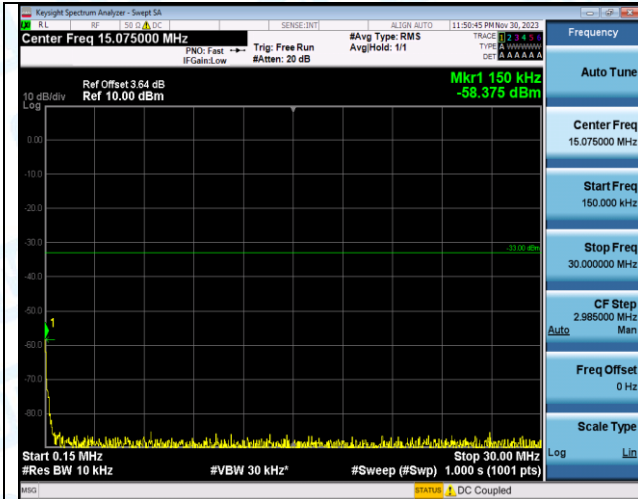

Band4_15MHz_16QAM_20025_1RB#0_0.15~30_0.15~30

Band4_15MHz_16QAM_20025_1RB#0_1000~3000_1000~3000