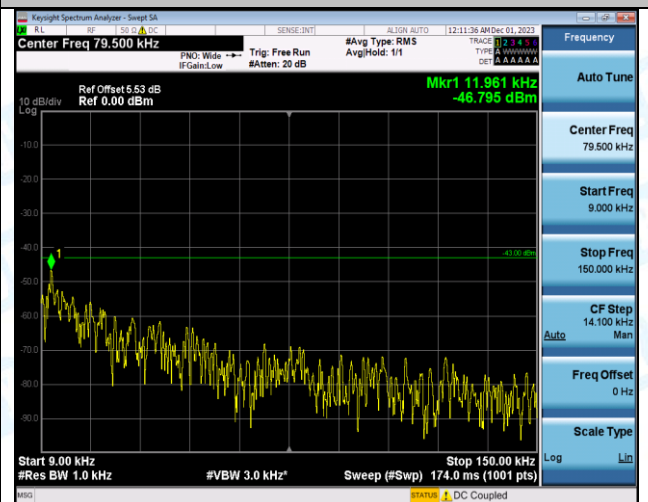

Band4_20MHz_16QAM_20050_1RB#0_0.009~0.15_0.009~0.15

Band4_20MHz_16QAM_20050_1RB#0_30~1000_30~1000