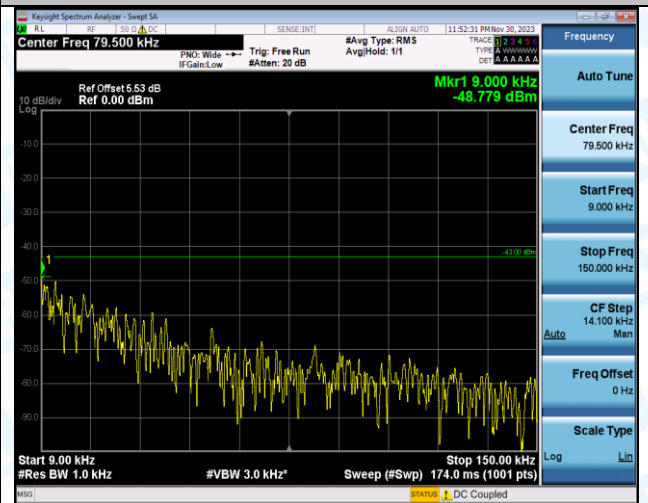

Band4_15MHz_16QAM_20175_1RB#0_0.009~0.15_0.009~0.15

Band4_15MHz_16QAM_20175_1RB#0_30~1000_30~1000