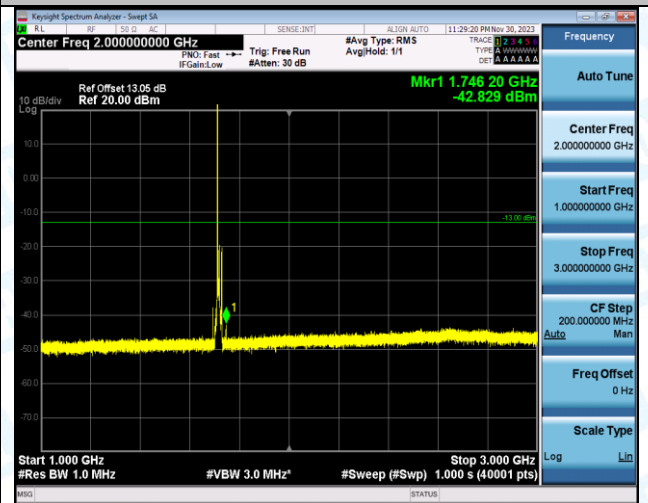

Band4_10MHz_QPSK_20000_1RB#0_1000~3000_1000~3000

Band4_10MHz_16QAM_20000_1RB#0_0.009~0.15_0.009~0.15