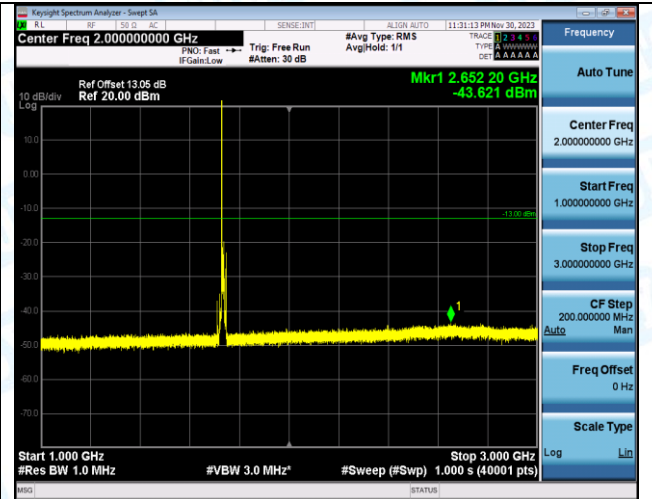

Band4_10MHz_QPSK_20175_1RB#0_1000-3000_1000-3000

Band4_10MHz_16QAM_20175_1RB#0_0.009~0.15_0.009~0.15