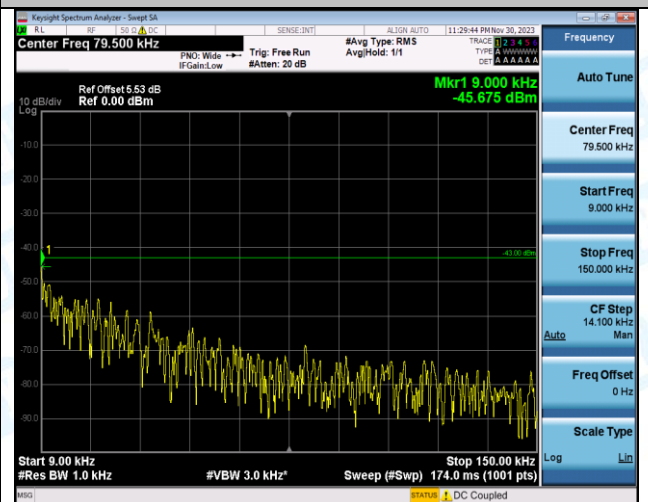

Band4_10MHz_QPSK_20000_1RB#0_30~1000_30~1000

Band4_10MHz_QPSK_20000_1RB#0_1000~3000_1000~3000

Band4_10MHz_QPSK_20000_1RB#0_3000~20000_3000~20000

Band4_10MHz_16QAM_20000_1RB#0_0.009~0.15_0.009~0.15

Band4_10MHz_16QAM_20000_1RB#0_0.15~30_0.15~30