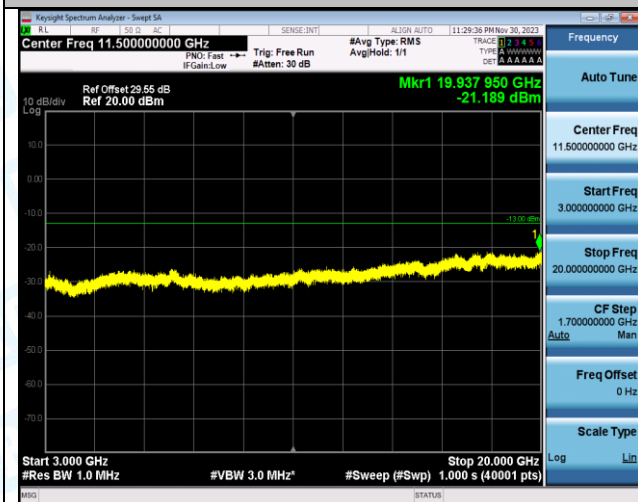

Band4_10MHz_QPSK_20000_1RB#0_30~1000_30~1000

Band4_10MHz_QPSK_20000_1RB#0_1000~3000_1000~3000

Band4_10MHz_QPSK_20000_1RB#0_3000~20000_3000~20000

Band4_10MHz_16QAM_20000_1RB#0_0.009~0.15_0.009~0.15

Band4_10MHz_16QAM_20000_1RB#0_0.15~30_0.15~30