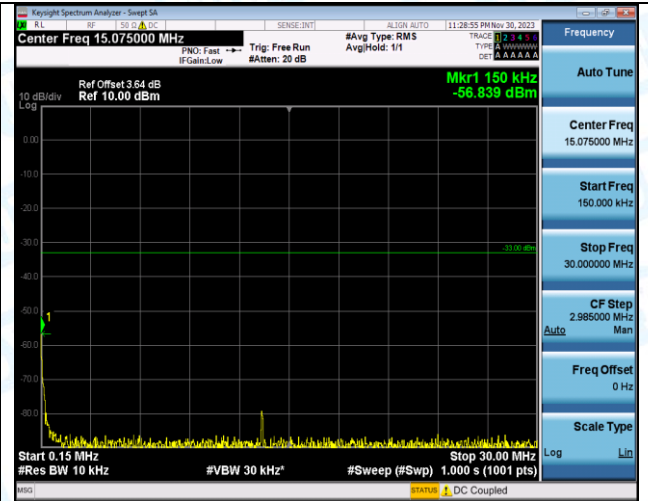

Band4_10MHz_QPSK_20000_1RB#0_0.15~30_0.15~30

Band4_10MHz_QPSK_20000_1RB#0_1000~3000_1000~3000