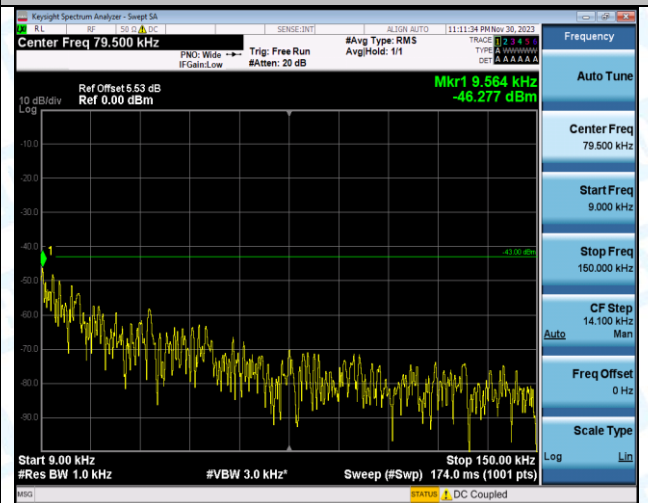

Band4_5MHz_QPSK_20175_1RB#0_30-1000_30-1000

Band4_5MHz_QPSK_20175_1RB#0_1000-3000_1000-3000

Band4_5MHz_QPSK_20175_1RB#0_3000~20000_3000~20000

Band4_5MHz_16QAM_20175_1RB#0_0.009~0.15_0.009~0.15

Band4_5MHz_16QAM_20175_1RB#0_0.15~30_0.15~30