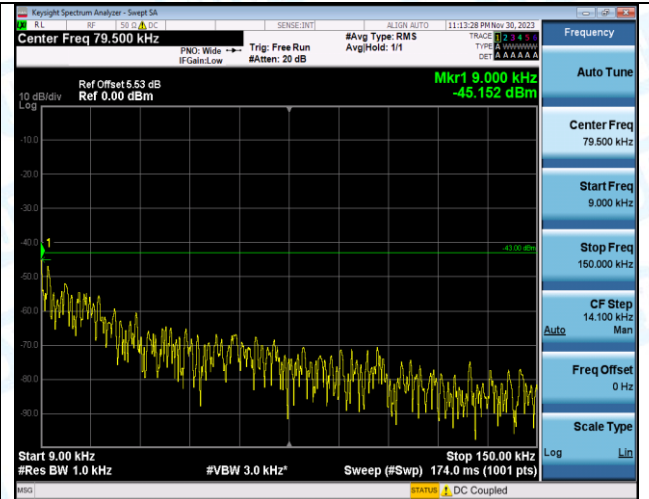

Band4_5MHz_QPSK_20375_1RB#0_30-1000_30-1000

Band4_5MHz_QPSK_20375_1RB#0_1000-3000_1000-3000

Band4_5MHz_QPSK_20375_1RB#0_3000-20000_3000-20000

Band4_5MHz_16QAM_20375_1RB#0_0.009-0.15_0.009-0.15

Band4_5MHz_16QAM_20375_1RB#0_0.15~30_0.15~30