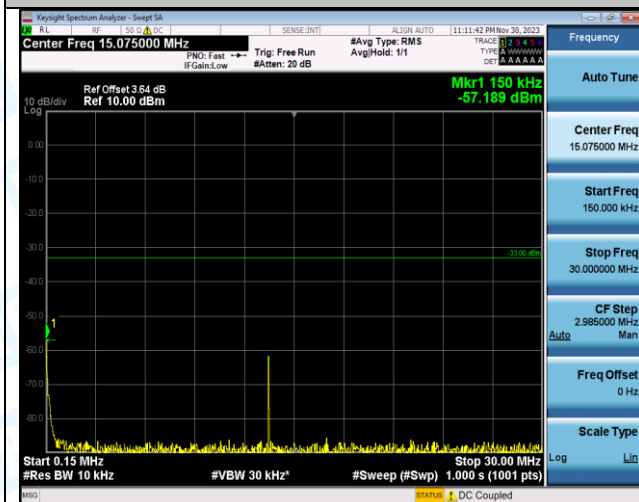

Band4_5MHz_16QAM_20175_1RB#0_0.15~30_0.15~30

Band4_5MHz_16QAM_20175_1RB#0_1000~3000_1000~3000