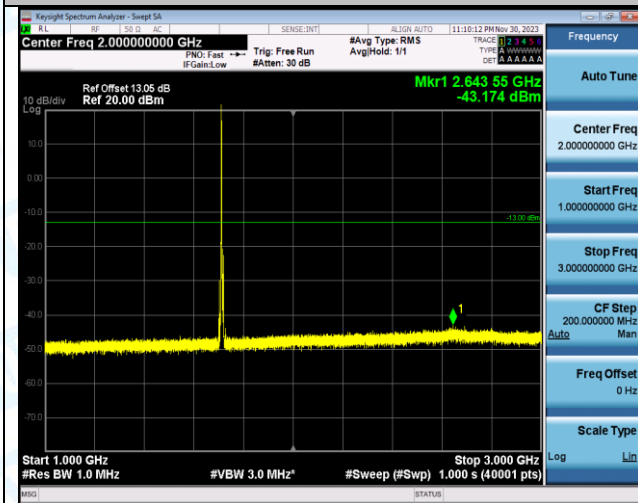

Band4_5MHz_16QAM_19975_1RB#0_1000-3000_1000-3000

Band4_5MHz_QPSK_20175_1RB#0_0.009-0.15_0.009-0.15