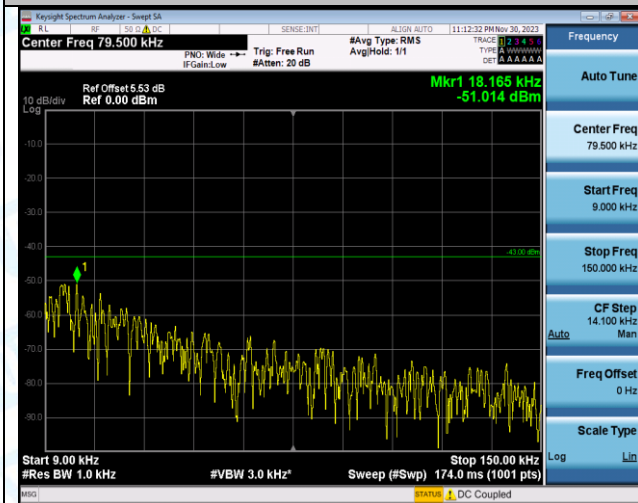

Band4_5MHz_16QAM_20175_1RB#0_30~1000_30~1000

Band4_5MHz_16QAM_20175_1RB#0_1000~3000_1000~3000

Band4_5MHz_16QAM_20175_1RB#0_3000~20000_3000~20000

Band4_5MHz_QPSK_20375_1RB#0_0.009-0.15_0.009-0.15

Band4_5MHz_QPSK_20375_1RB#0_0.15-30_0.15-30