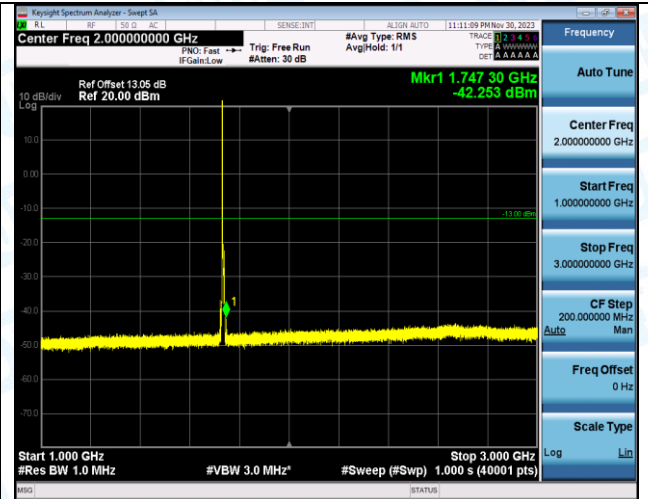

Band4_5MHz_QPSK_20175_1RB#0_1000-3000_1000-3000

Band4_5MHz_16QAM_20175_1RB#0_0.009~0.15_0.009~0.15