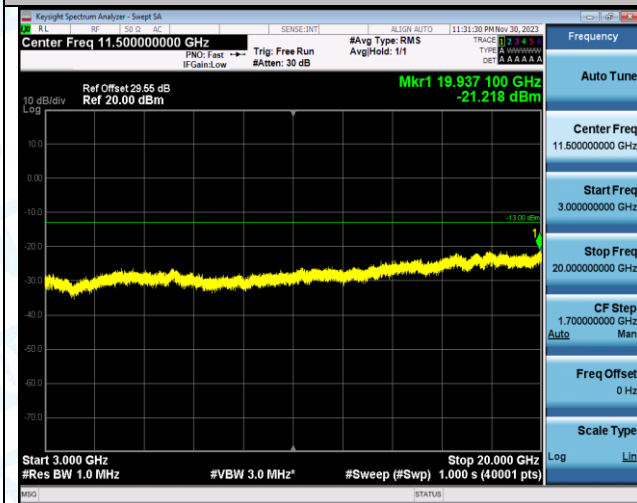

Band4_10MHz_QPSK_20175_1RB#0_30-1000_30-1000

Band4_10MHz_QPSK_20175_1RB#0_1000-3000_1000-3000

Band4_10MHz_QPSK_20175_1RB#0_3000~20000_3000~20000

Band4_10MHz_16QAM_20175_1RB#0_0.009~0.15_0.009~0.15

Band4_10MHz_16QAM_20175_1RB#0_0.15~30_0.15~30