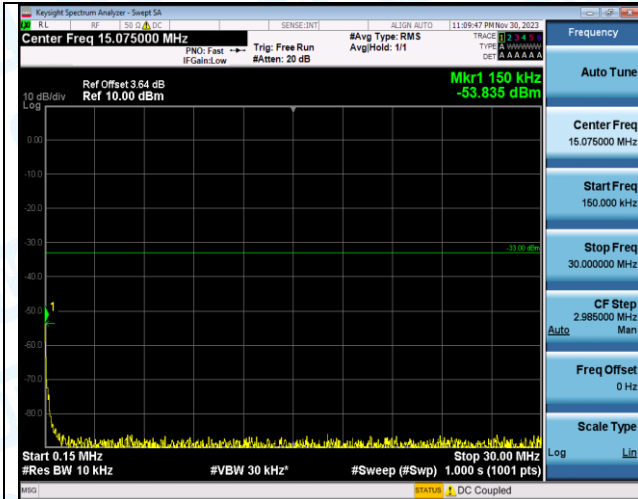

Band4_5MHz_QPSK_19975_1RB#0_30~1000_30~1000

Band4_5MHz_QPSK_19975_1RB#0_1000~3000_1000~3000

Band4_5MHz_QPSK_19975_1RB#0_3000~20000_3000~20000

Band4_5MHz_16QAM_19975_1RB#0_0.009~0.15_0.009~0.15

Band4_5MHz_16QAM_19975_1RB#0_0.15~30_0.15~30

Band4_5MHz_16QAM_19975_1RB#0_30~1000_30~1000

Band4_5MHz_16QAM_19975_1RB#0_1000-3000_1000-3000

Band4_5MHz_16QAM_19975_1RB#0_3000-20000_3000-20000

Band4_5MHz_QPSK_20175_1RB#0_0.009-0.15_0.009-0.15

Band4_5MHz_QPSK_20175_1RB#0_0.15-30_0.15-30