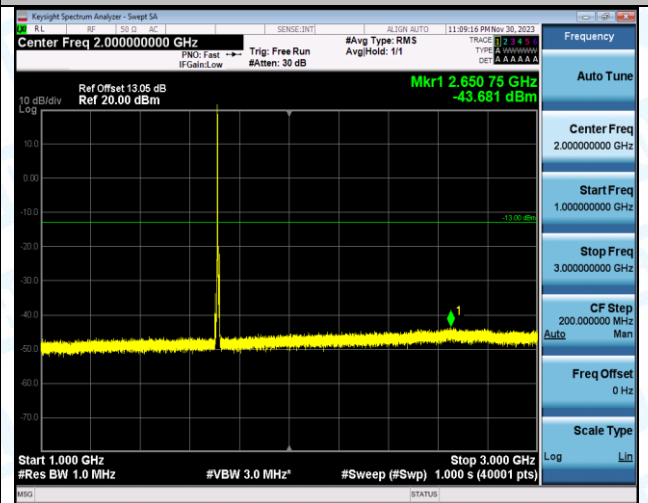

Band4_5MHz_QPSK_19975_1RB#0_30~1000_30~1000

Band4_5MHz_QPSK_19975_1RB#0_1000~3000_1000~3000

Band4_5MHz_QPSK_19975_1RB#0_3000~20000_3000~20000

Band4_5MHz_16QAM_19975_1RB#0_0.009~0.15_0.009~0.15

Band4_5MHz_16QAM_19975_1RB#0_0.15~30_0.15~30