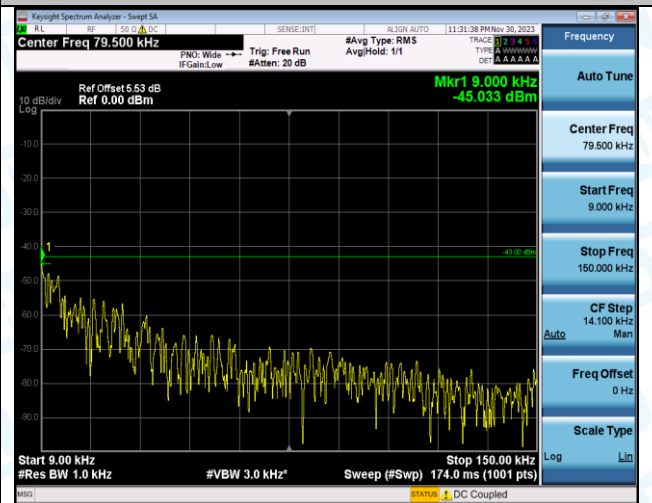

Band4_10MHz_QPSK_20175_1RB#0_30-1000_30-1000

Band4_10MHz_QPSK_20175_1RB#0_1000-3000_1000-3000

Band4_10MHz_QPSK_20175_1RB#0_3000~20000_3000~20000

Band4_10MHz_16QAM_20175_1RB#0_0.009~0.15_0.009~0.15

Band4_10MHz_16QAM_20175_1RB#0_0.15~30_0.15~30