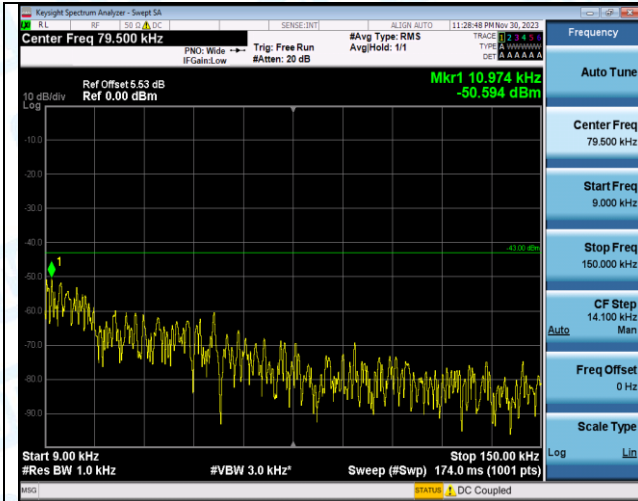

Band4_5MHz_16QAM_20375_1RB#0_30~1000_30~1000

Band4_5MHz_16QAM_20375_1RB#0_1000~3000_1000~3000

Band4_5MHz_16QAM_20375_1RB#0_3000~20000_3000~20000

Band4_10MHz_QPSK_20000_1RB#0_0.009~0.15_0.009~0.15

Band4_10MHz_QPSK_20000_1RB#0_0.15~30_0.15~30