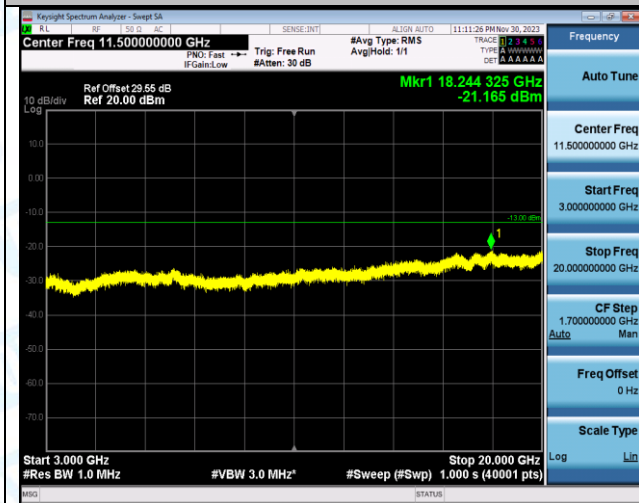

Band4_5MHz_QPSK_20175_1RB#0_30-1000_30-1000

Band4_5MHz_QPSK_20175_1RB#0_1000-3000_1000-3000

Band4_5MHz_QPSK_20175_1RB#0_3000~20000_3000~20000

Band4_5MHz_16QAM_20175_1RB#0_0.009~0.15_0.009~0.15

Band4_5MHz_16QAM_20175_1RB#0_0.15~30_0.15~30