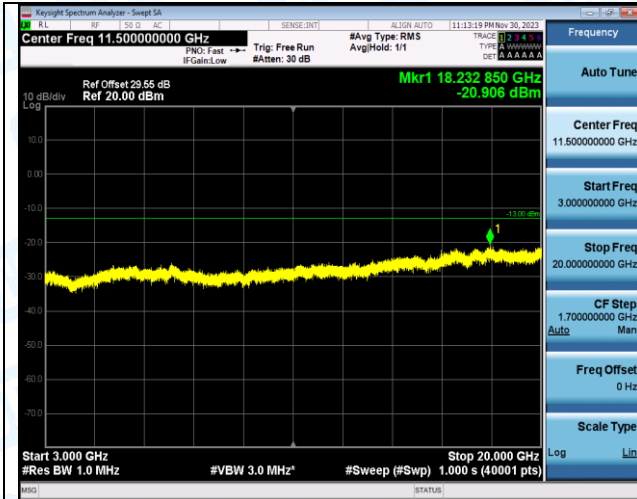

Band4_5MHz_QPSK_20375_1RB#0_30-1000_30-1000

Band4_5MHz_QPSK_20375_1RB#0_1000-3000_1000-3000

Band4_5MHz_QPSK_20375_1RB#0_3000-20000_3000-20000

Band4_5MHz_16QAM_20375_1RB#0_0.009-0.15_0.009-0.15

Band4_5MHz_16QAM_20375_1RB#0_0.15~30_0.15~30