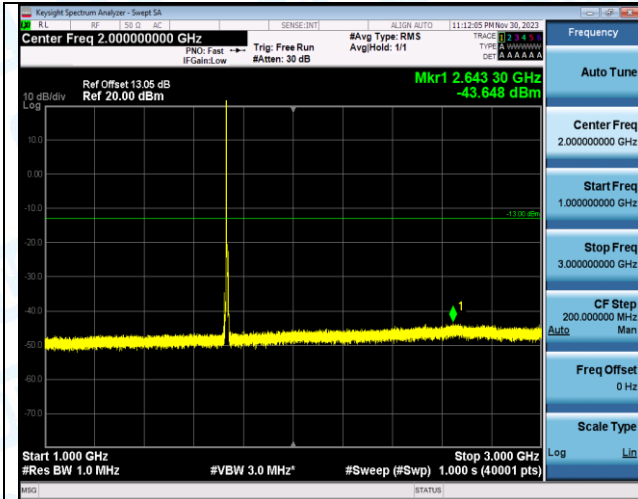

Band4_5MHz_16QAM_20175_1RB#0_1000~3000_1000~3000

Band4_5MHz_QPSK_20375_1RB#0_0.009-0.15_0.009-0.15