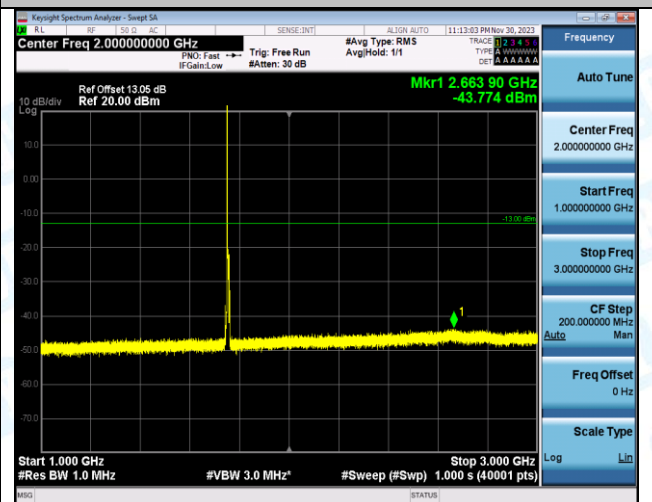

Band4_5MHz_QPSK_20375_1RB#0_1000-3000_1000-3000

Band4_5MHz_16QAM_20375_1RB#0_0.009-0.15_0.009-0.15