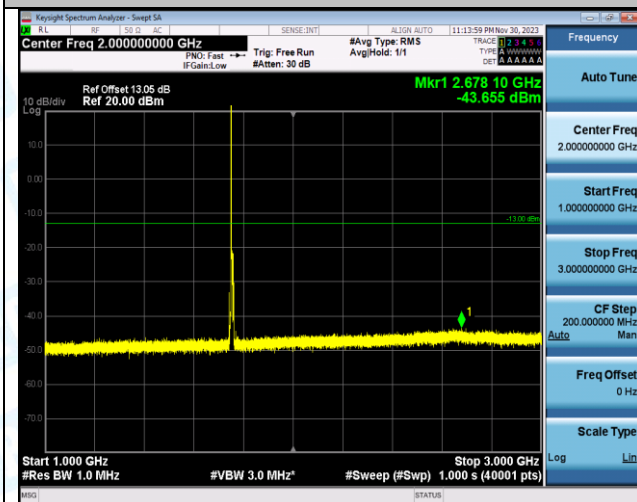

Band4_5MHz_16QAM_20375_1RB#0_1000~3000_1000~3000

Band4_10MHz_QPSK_20000_1RB#0_0.009~0.15_0.009~0.15