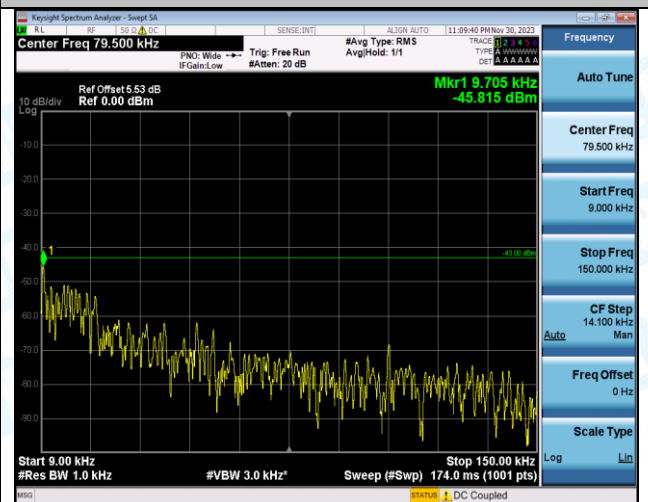

Band4_5MHz_QPSK_19975_1RB#0_30~1000_30~1000

Band4_5MHz_QPSK_19975_1RB#0_1000~3000_1000~3000

Band4_5MHz_QPSK_19975_1RB#0_3000~20000_3000~20000

Band4_5MHz_16QAM_19975_1RB#0_0.009~0.15_0.009~0.15

Band4_5MHz_16QAM_19975_1RB#0_0.15~30_0.15~30