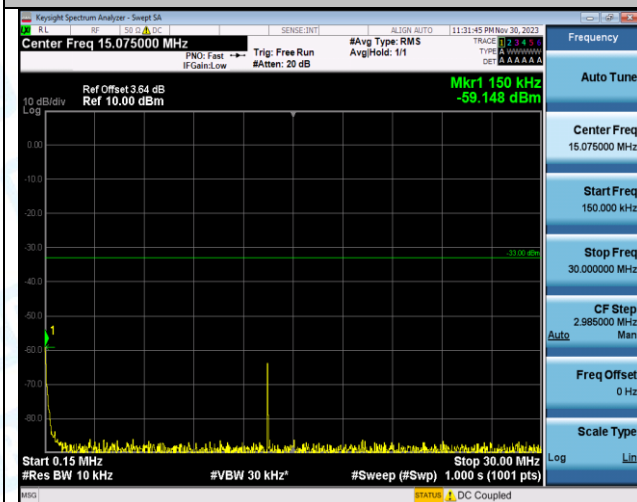

Band4_10MHz_16QAM_20175_1RB#0_0.15~30_0.15~30

Band4_10MHz_16QAM_20175_1RB#0_1000~3000_1000~3000