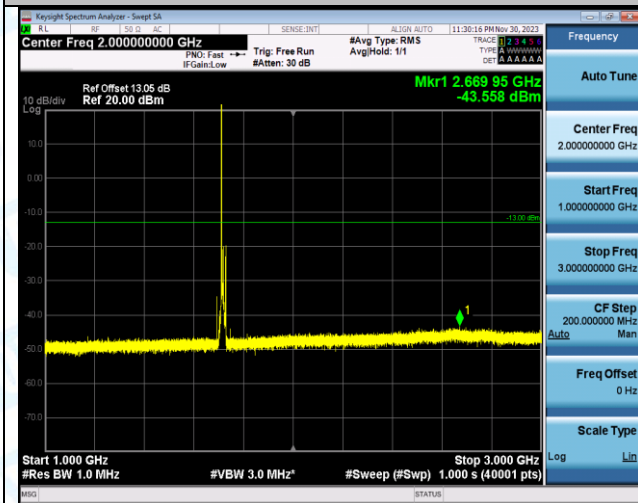

Band4_10MHz_16QAM_20000_1RB#0_1000-3000_1000-3000

Band4_10MHz_QPSK_20175_1RB#0_0.009-0.15_0.009-0.15