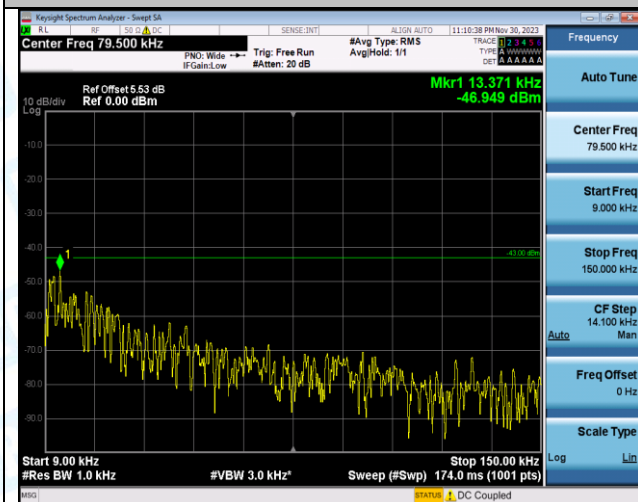

Band4_5MHz_16QAM_19975_1RB#0_30~1000_30~1000

Band4_5MHz_16QAM_19975_1RB#0_1000-3000_1000-3000

Band4_5MHz_16QAM_19975_1RB#0_3000-20000_3000-20000

Band4_5MHz_QPSK_20175_1RB#0_0.009-0.15_0.009-0.15

Band4_5MHz_QPSK_20175_1RB#0_0.15-30_0.15-30