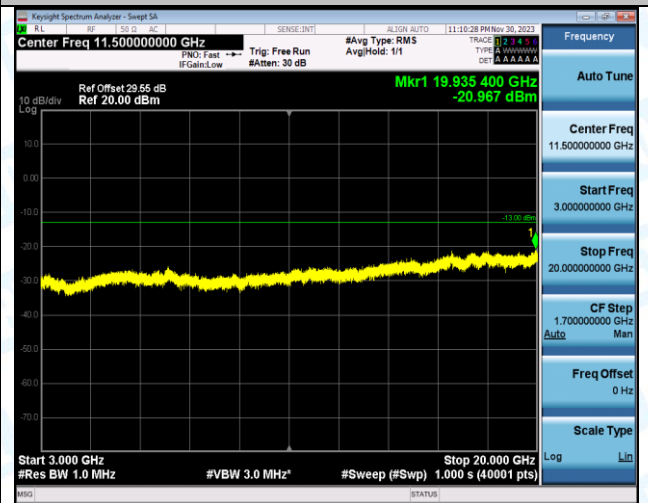

Band4_5MHz_16QAM_19975_1RB#0_30~1000_30~1000

Band4_5MHz_16QAM_19975_1RB#0_1000-3000_1000-3000

Band4_5MHz_16QAM_19975_1RB#0_3000-20000_3000-20000

Band4_5MHz_QPSK_20175_1RB#0_0.009-0.15_0.009-0.15

Band4_5MHz_QPSK_20175_1RB#0_0.15-30_0.15-30