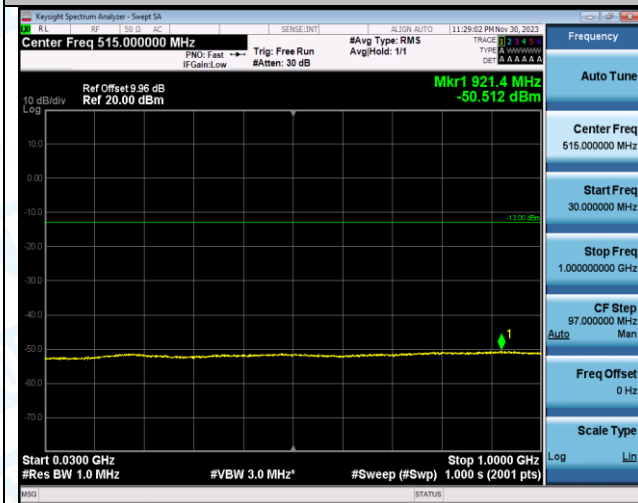

Band4_10MHz_QPSK_20000_1RB#0_30~1000_30~1000

Band4_10MHz_QPSK_20000_1RB#0_3000~20000_3000~20000