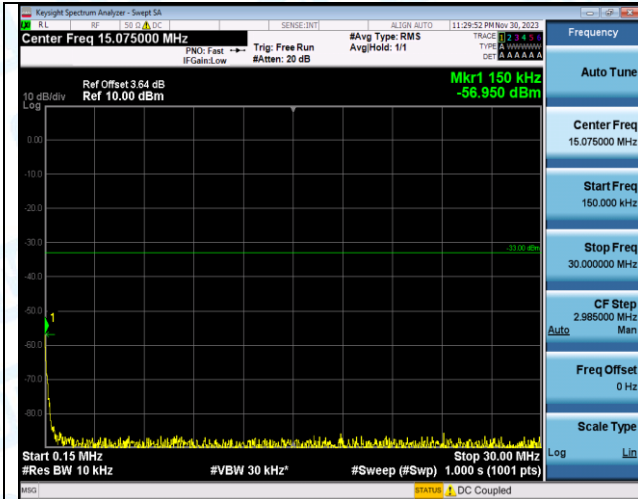

Band4_10MHz_16QAM_20000_1RB#0_0.15~30_0.15~30

Band4_10MHz_16QAM_20000_1RB#0_1000-3000_1000-3000