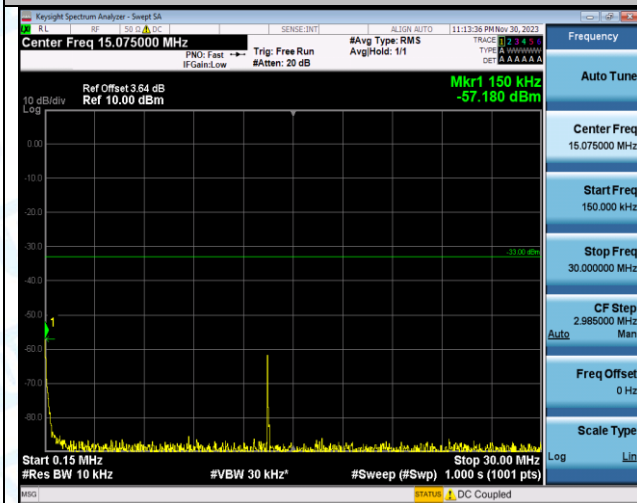

Band4_5MHz_16QAM_20375_1RB#0_0.15~30_0.15~30

Band4_5MHz_16QAM_20375_1RB#0_1000~3000_1000~3000