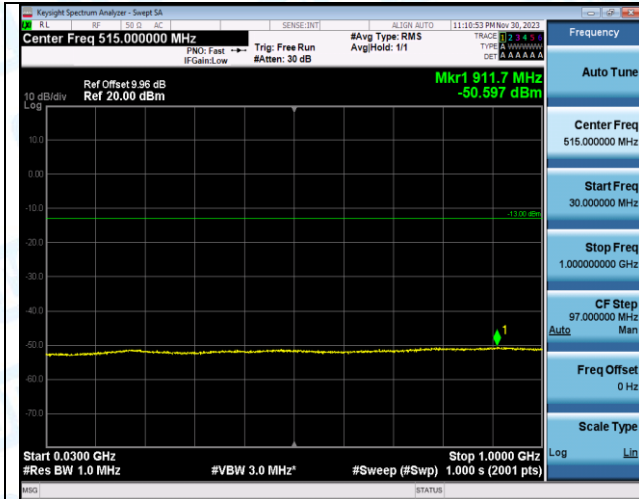

Band4_5MHz_QPSK_20175_1RB#0_30-1000_30-1000

Band4_5MHz_QPSK_20175_1RB#0_3000~20000_3000~20000