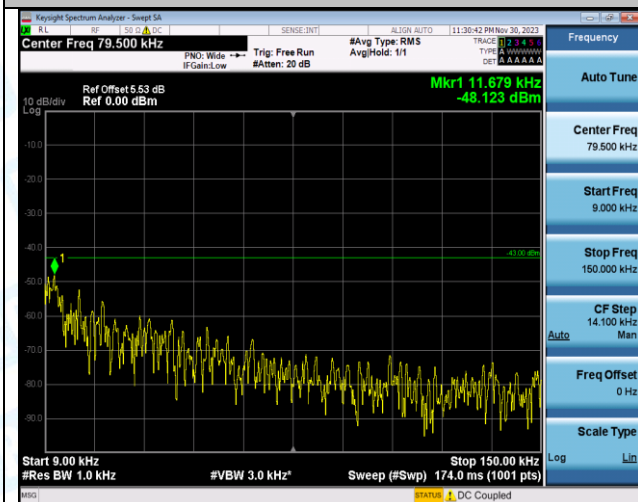

Band4_10MHz_16QAM_20000_1RB#0_30~1000_30~1000

Band4_10MHz_16QAM_20000_1RB#0_1000-3000_1000-3000

Band4_10MHz_16QAM_20000_1RB#0_3000-20000_3000-20000

Band4_10MHz_QPSK_20175_1RB#0_0.009-0.15_0.009-0.15

Band4_10MHz_QPSK_20175_1RB#0_0.15-30_0.15-30