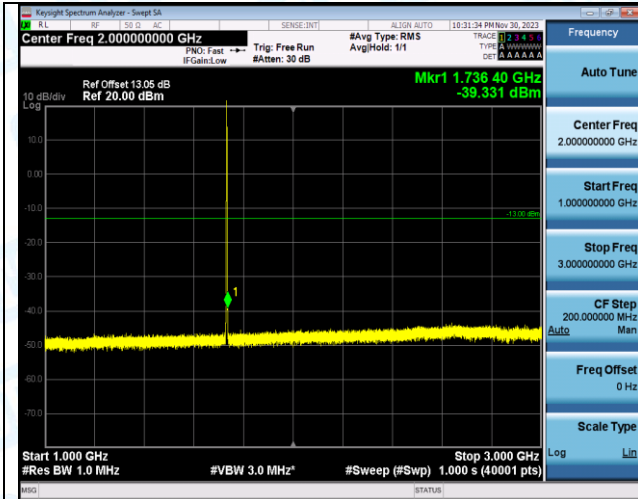

Band4_1.4MHz_16QAM_20175_1RB#0_1000~3000_1000~3000

Band4_1.4MHz_QPSK_20393_1RB#0_0.009~0.15_0.009~0.15