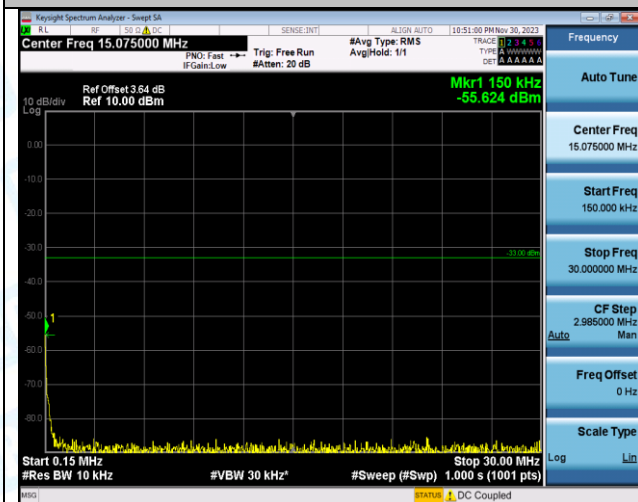

Band4_3MHz_QPSK_20175_1RB#0_3000~20000_3000~20000

Band4_3MHz_16QAM_20175_1RB#0_0.009~0.15_0.009~0.15

Band4_3MHz_16QAM_20175_1RB#0_0.15~30_0.15~30

Band4_3MHz_16QAM_20175_1RB#0_30~1000_30~1000

Band4_3MHz_16QAM_20175_1RB#0_1000~3000_1000~3000