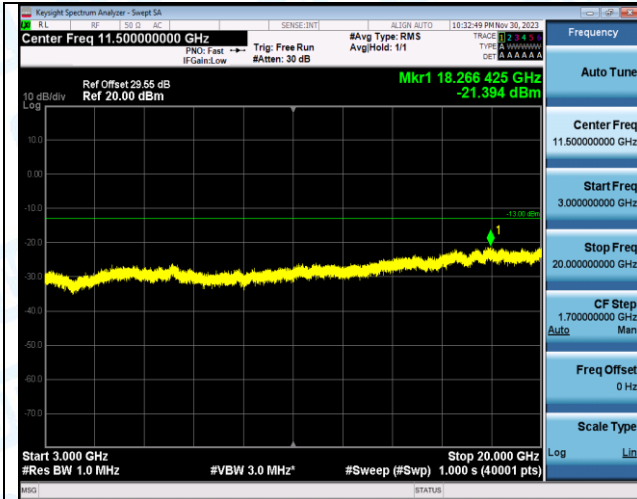

Band4_1.4MHz_QPSK_20393_1RB#0_3000~20000_3000~20000

Band4_1.4MHz_16QAM_20393_1RB#0_0.15~30_0.15~30