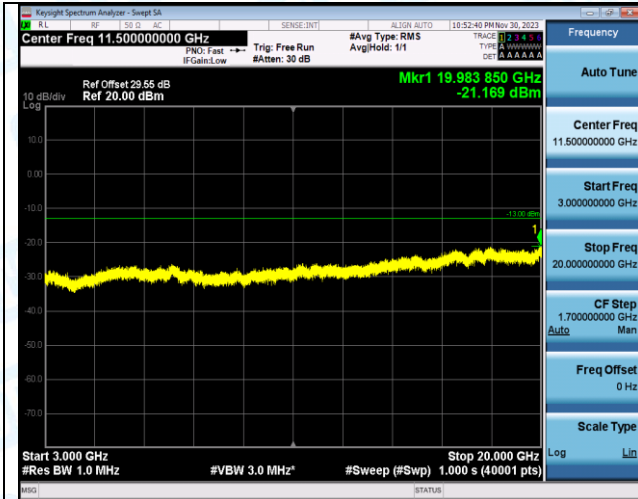

Band4_3MHz_QPSK_20385_1RB#0_3000-20000_3000-20000

Band4_3MHz_16QAM_20385_1RB#0_0.15~30_0.15~30