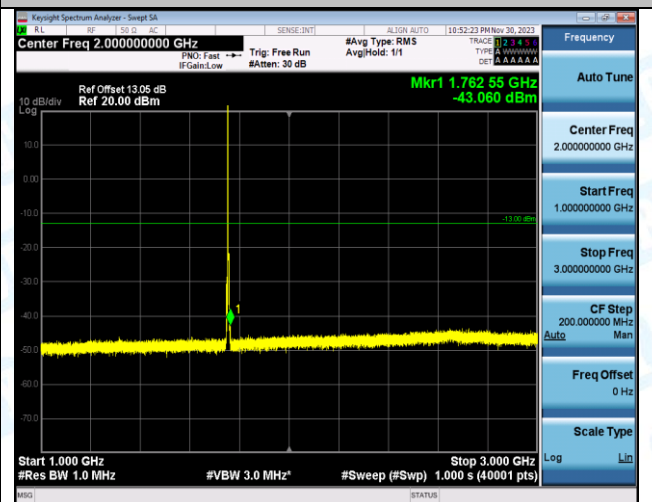

Band4_3MHz_QPSK_20385_1RB#0_1000-3000_1000-3000

Band4_3MHz_16QAM_20385_1RB#0_0.009-0.15_0.009-0.15