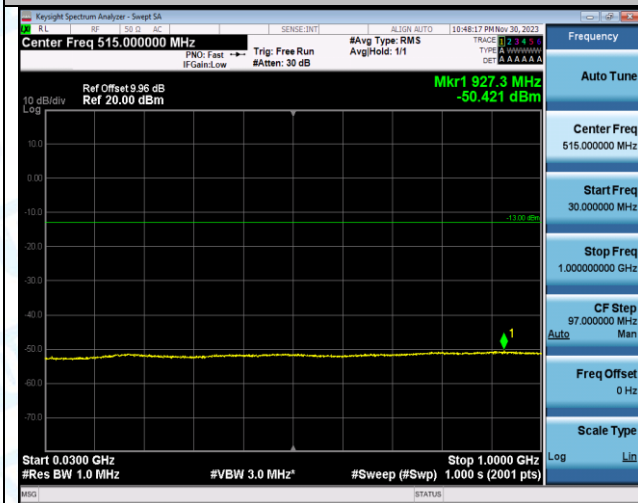

Band4_1.4MHz_16QAM_20393_1RB#0_3000~20000_3000~20000

Band4_3MHz_QPSK_19965_1RB#0_0.009~0.15_0.009~0.15

Band4_3MHz_QPSK_19965_1RB#0_0.15~30_0.15~30

Band4_3MHz_QPSK_19965_1RB#0_30~1000_30~1000

Band4_3MHz_QPSK_19965_1RB#0_1000~3000_1000~3000