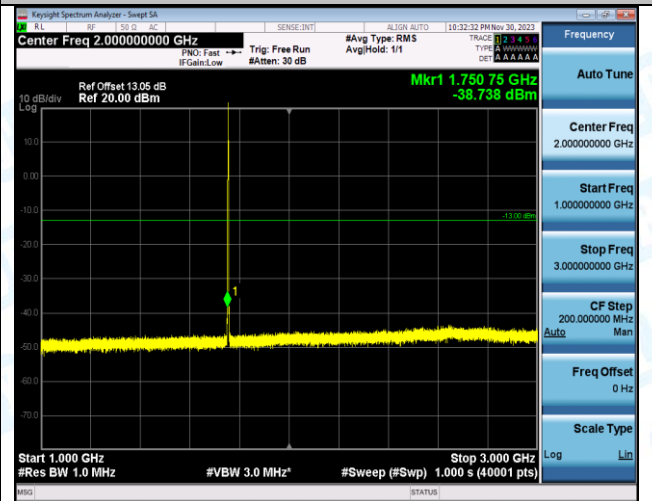

Band4_1.4MHz_QPSK_20393_1RB#0_1000~3000_1000~3000

Band4_1.4MHz_16QAM_20393_1RB#0_0.009~0.15_0.009~0.15