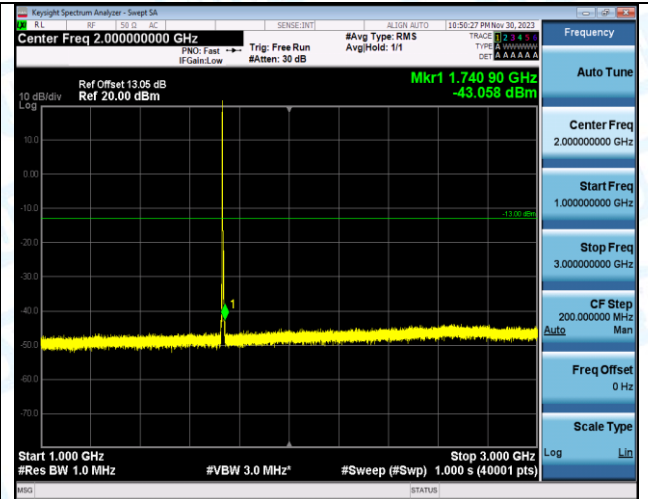

Band4_3MHz_QPSK_20175_1RB#0_1000-3000_1000-3000

Band4_3MHz_16QAM_20175_1RB#0_0.009~0.15_0.009~0.15