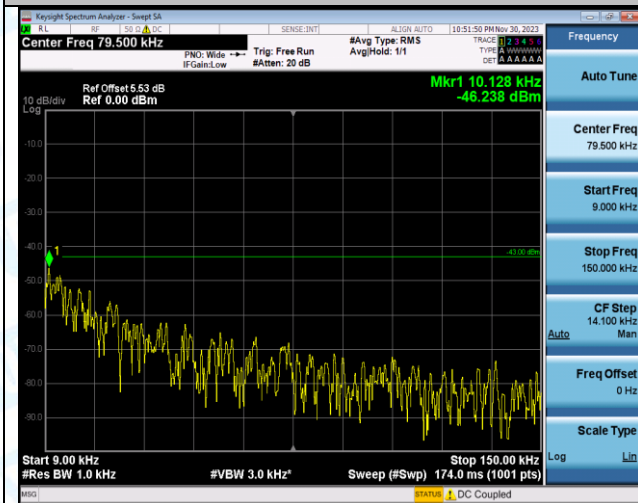

Band4_3MHz_QPSK_20385_1RB#0_0.009-0.15_0.009-0.15

Band4_3MHz_QPSK_20385_1RB#0_30-1000_30-1000