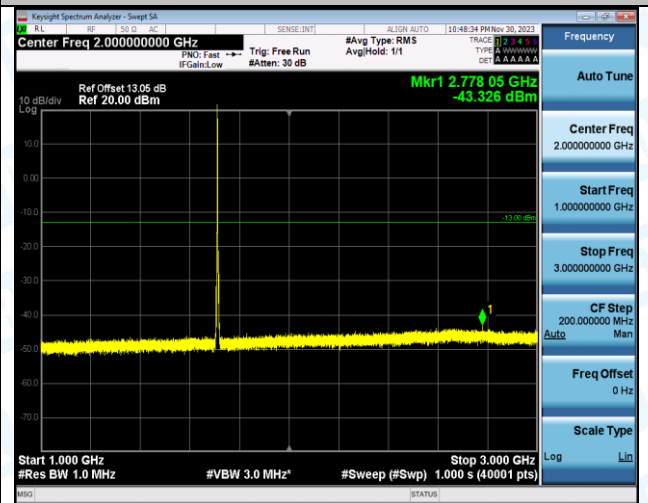

Band4_3MHz_QPSK_19965_1RB#0_1000~3000_1000~3000

Band4_3MHz_16QAM_19965_1RB#0_0.009~0.15_0.009~0.15