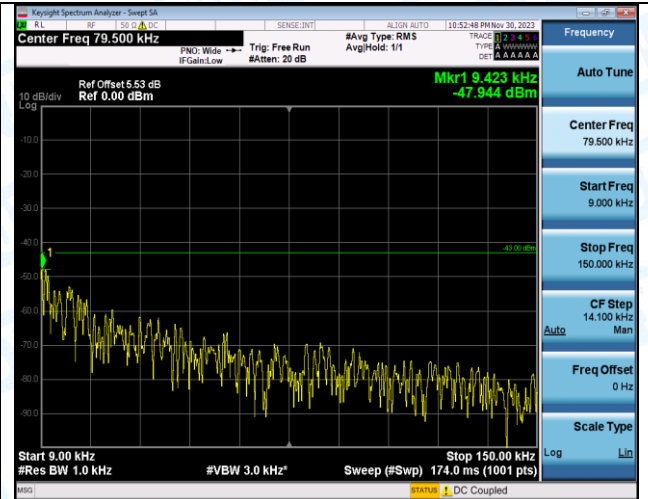

Band4_3MHz_16QAM_20385_1RB#0_0.009-0.15_0.009-0.15

Band4_3MHz_16QAM_20385_1RB#0_30~1000_30~1000