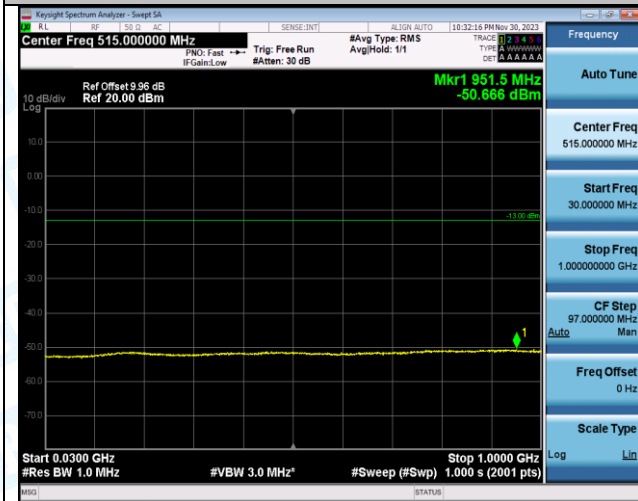

Band4_1.4MHz_16QAM_20175_1RB#0_3000~20000_3000~20000

Band4_1.4MHz_QPSK_20393_1RB#0_0.009~0.15_0.009~0.15

Band4_1.4MHz_QPSK_20393_1RB#0_0.15~30_0.15~30

Band4_1.4MHz_QPSK_20393_1RB#0_30~1000_30~1000

Band4_1.4MHz_QPSK_20393_1RB#0_1000~3000_1000~3000