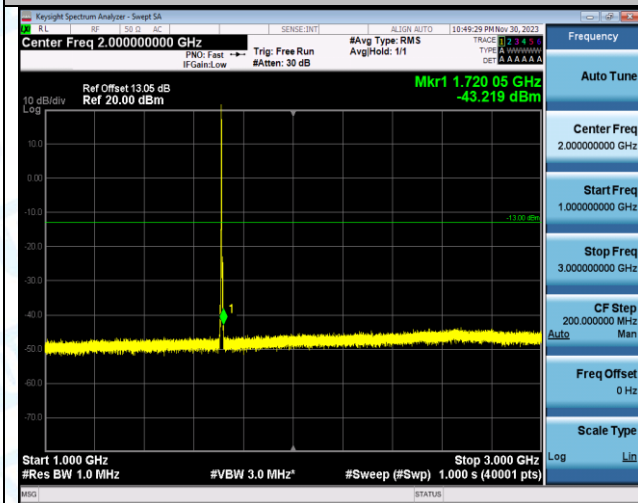

Band4_3MHz_16QAM_19965_1RB#0_1000-3000_1000-3000

Band4_3MHz_QPSK_20175_1RB#0_0.009-0.15_0.009-0.15