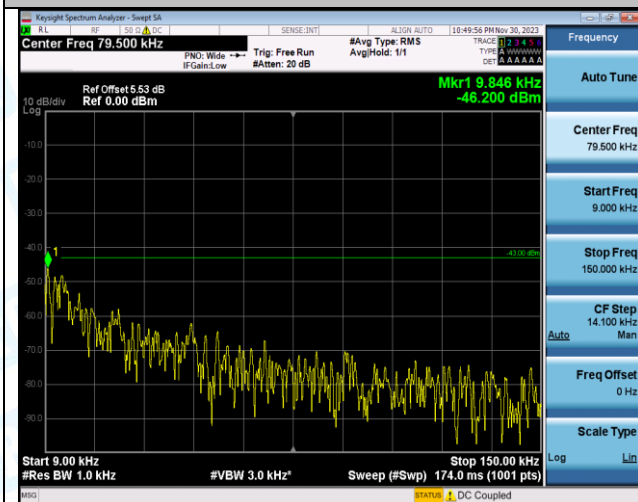

Band4_3MHz_QPSK_20175_1RB#0_0.009-0.15_0.009-0.15

Band4_3MHz_QPSK_20175_1RB#0_30-1000_30-1000