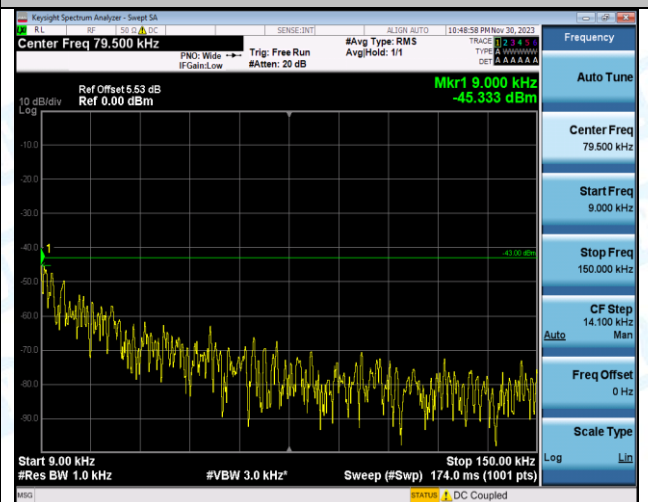

Band4_3MHz_16QAM_19965_1RB#0_0.009~0.15_0.009~0.15

Band4_3MHz_16QAM_19965_1RB#0_30~1000_30~1000