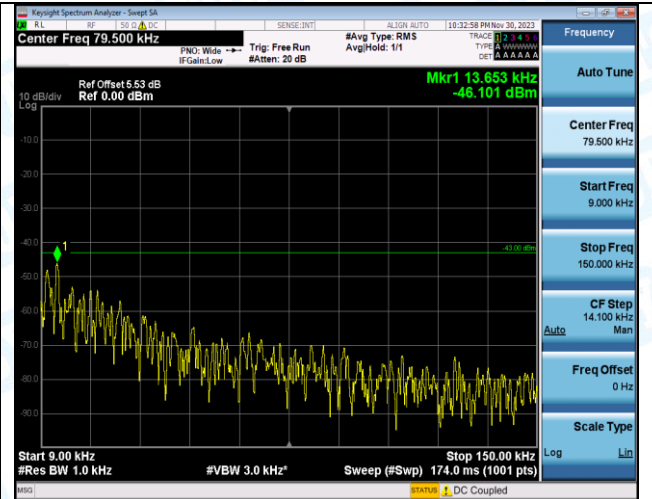

Band4_1.4MHz_16QAM_20393_1RB#0_0.009~0.15_0.009~0.15

Band4_1.4MHz_16QAM_20393_1RB#0_30~1000_30~1000