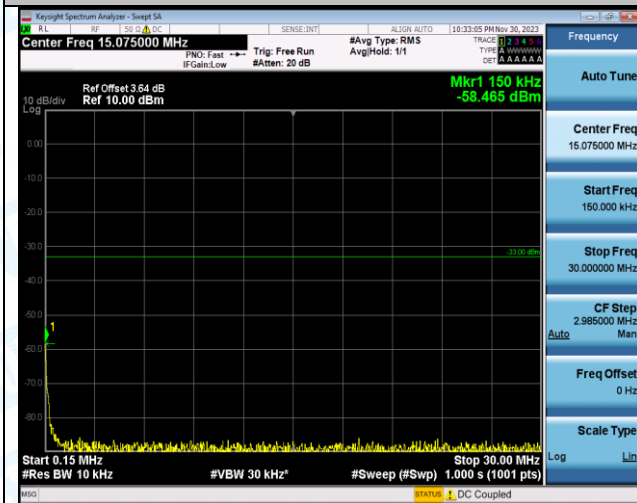

Band4_1.4MHz_QPSK_20393_1RB#0_3000~20000_3000~20000

Band4_1.4MHz_16QAM_20393_1RB#0_0.009~0.15_0.009~0.15

Band4_1.4MHz_16QAM_20393_1RB#0_0.15~30_0.15~30

Band4_1.4MHz_16QAM_20393_1RB#0_30~1000_30~1000

Band4_1.4MHz_16QAM_20393_1RB#0_1000~3000_1000~3000