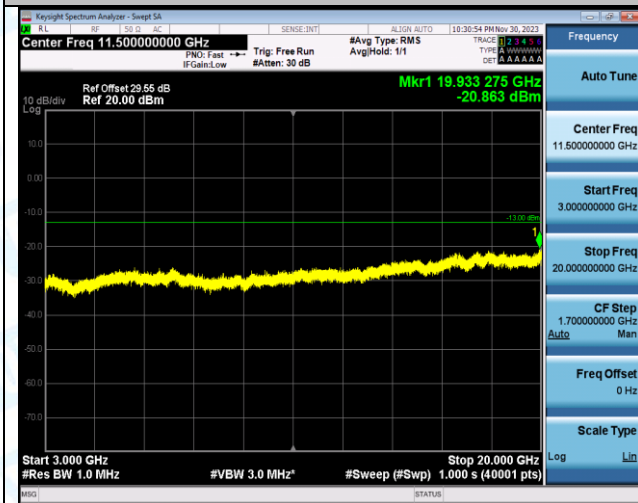

Band4_1.4MHz_QPSK_20175_1RB#0_3000~20000_3000~20000

Band4_1.4MHz_16QAM_20175_1RB#0_0.009~0.15_0.009~0.15

Band4_1.4MHz_16QAM_20175_1RB#0_0.15~30_0.15~30

Band4_1.4MHz_16QAM_20175_1RB#0_30~1000_30~1000

Band4_1.4MHz_16QAM_20175_1RB#0_1000~3000_1000~3000