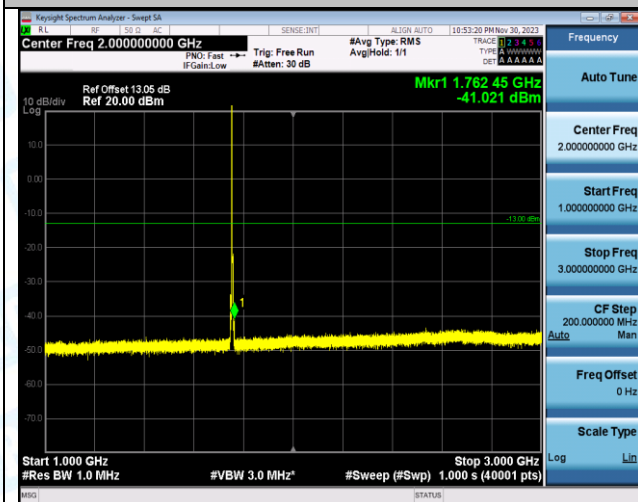

Band4_3MHz_16QAM_20385_1RB#0_1000~3000_1000~3000

Band4_5MHz_QPSK_19975_1RB#0_0.009~0.15_0.009~0.15