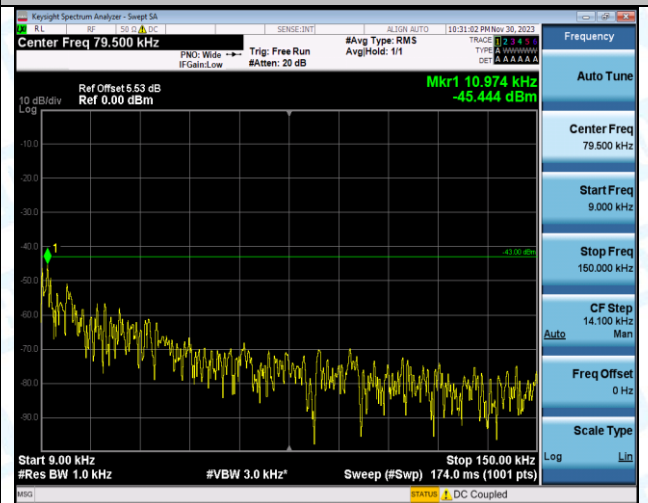

Band4_1.4MHz_QPSK_20175_1RB#0_3000~20000_3000~20000

Band4_1.4MHz_16QAM_20175_1RB#0_0.009~0.15_0.009~0.15

Band4_1.4MHz_16QAM_20175_1RB#0_0.15~30_0.15~30

Band4_1.4MHz_16QAM_20175_1RB#0_30~1000_30~1000

Band4_1.4MHz_16QAM_20175_1RB#0_1000~3000_1000~3000