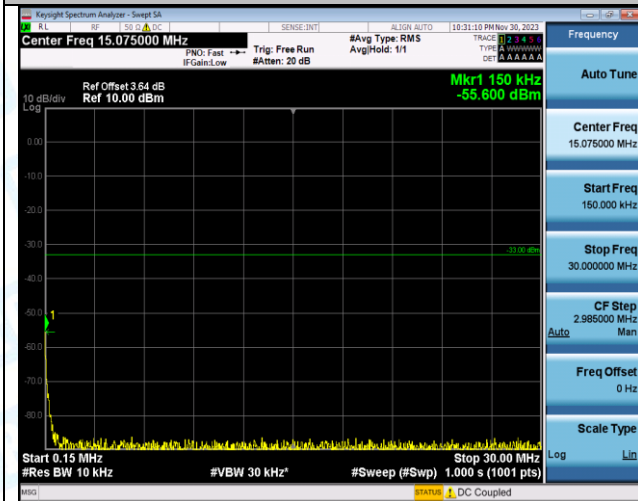

Band4_1.4MHz_QPSK_20175_1RB#0_3000~20000_3000~20000

Band4_1.4MHz_16QAM_20175_1RB#0_0.009~0.15_0.009~0.15

Band4_1.4MHz_16QAM_20175_1RB#0_0.15~30_0.15~30

Band4_1.4MHz_16QAM_20175_1RB#0_30~1000_30~1000

Band4_1.4MHz_16QAM_20175_1RB#0_1000~3000_1000~3000

Band4_1.4MHz_16QAM_20175_1RB#0_3000~20000_3000~20000

Band4_1.4MHz_QPSK_20393_1RB#0_0.009~0.15_0.009~0.15

Band4_1.4MHz_QPSK_20393_1RB#0_0.15~30_0.15~30

Band4_1.4MHz_QPSK_20393_1RB#0_30~1000_30~1000

Band4_1.4MHz_QPSK_20393_1RB#0_1000~3000_1000~3000