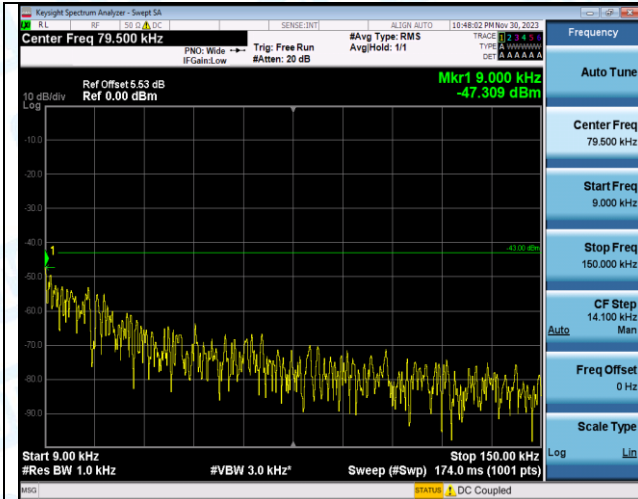

Band4_3MHz_QPSK_19965_1RB#0_0.009~0.15_0.009~0.15

Band4_3MHz_QPSK_19965_1RB#0_30~1000_30~1000