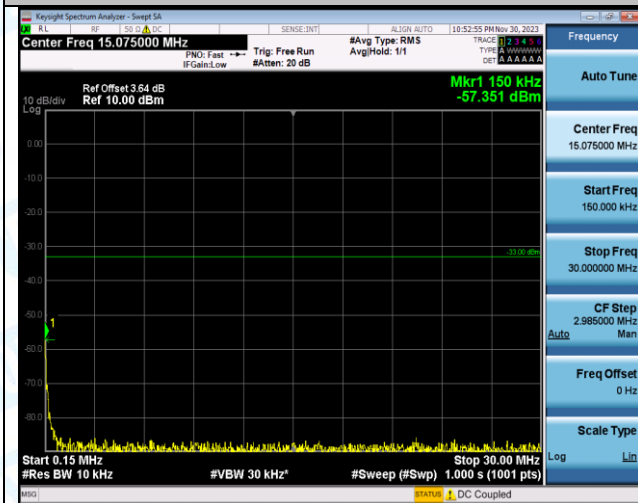

Band4_3MHz_QPSK_20385_1RB#0_3000-20000_3000-20000

Band4_3MHz_16QAM_20385_1RB#0_0.009-0.15_0.009-0.15

Band4_3MHz_16QAM_20385_1RB#0_0.15~30_0.15~30

Band4_3MHz_16QAM_20385_1RB#0_30~1000_30~1000

Band4_3MHz_16QAM_20385_1RB#0_1000~3000_1000~3000