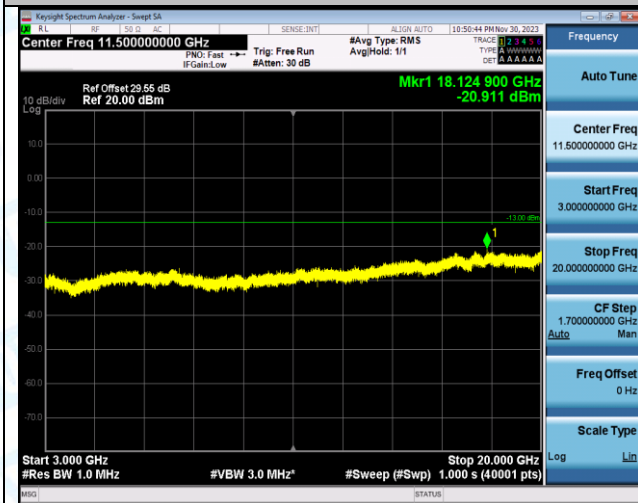

Band4_3MHz_QPSK_20175_1RB#0_3000~20000_3000~20000

Band4_3MHz_16QAM_20175_1RB#0_0.15~30_0.15~30