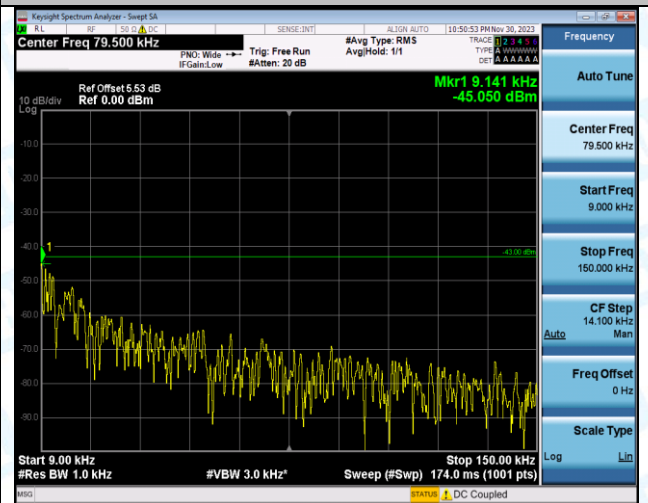

Band4_3MHz_16QAM_20175_1RB#0_0.009~0.15_0.009~0.15

Band4_3MHz_16QAM_20175_1RB#0_30~1000_30~1000