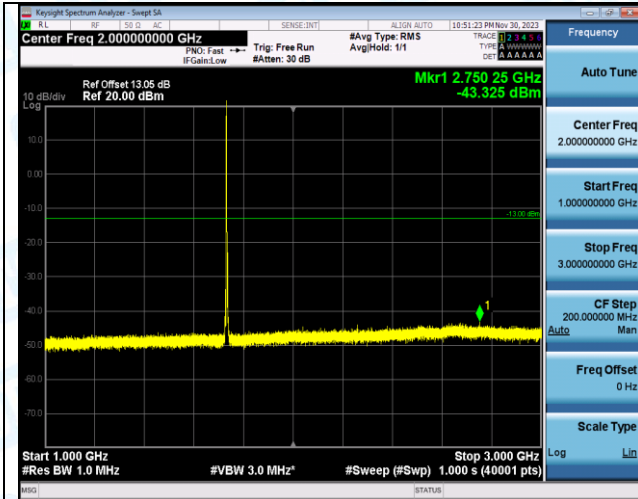

Band4_3MHz_16QAM_20175_1RB#0_1000~3000_1000~3000

Band4_3MHz_QPSK_20385_1RB#0_0.009-0.15_0.009-0.15