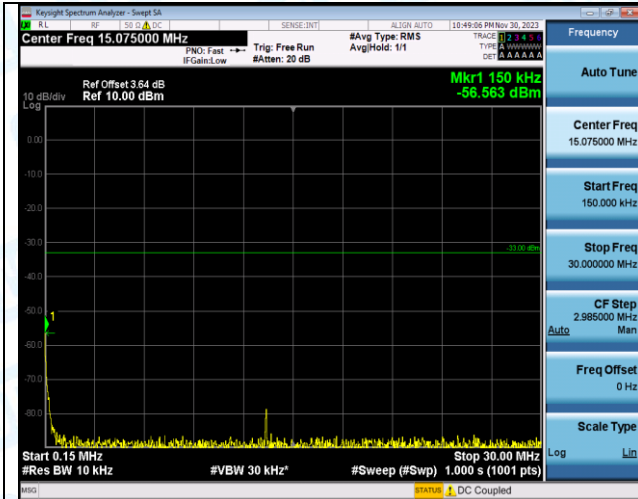

Band4_3MHz_QPSK_19965_1RB#0_3000~20000_3000~20000

Band4_3MHz_16QAM_19965_1RB#0_0.009~0.15_0.009~0.15

Band4_3MHz_16QAM_19965_1RB#0_0.15~30_0.15~30

Band4_3MHz_16QAM_19965_1RB#0_30~1000_30~1000

Band4_3MHz_16QAM_19965_1RB#0_1000-3000_1000-3000