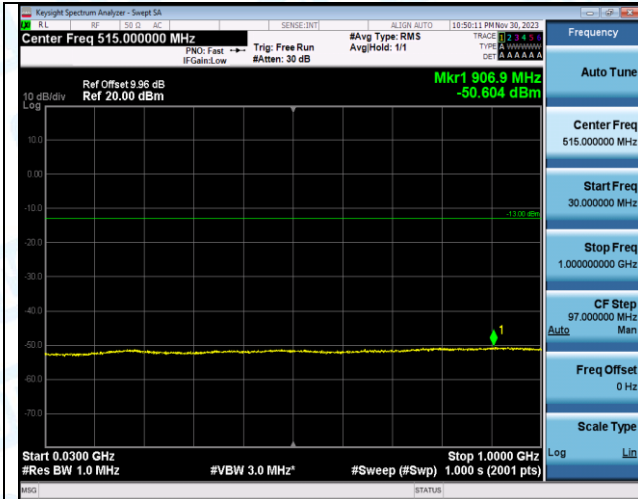

Band4_3MHz_16QAM_19965_1RB#0_3000-20000_3000-20000

Band4_3MHz_QPSK_20175_1RB#0_0.009-0.15_0.009-0.15

Band4_3MHz_QPSK_20175_1RB#0_0.15-30_0.15-30

Band4_3MHz_QPSK_20175_1RB#0_30-1000_30-1000

Band4_3MHz_QPSK_20175_1RB#0_1000-3000_1000-3000