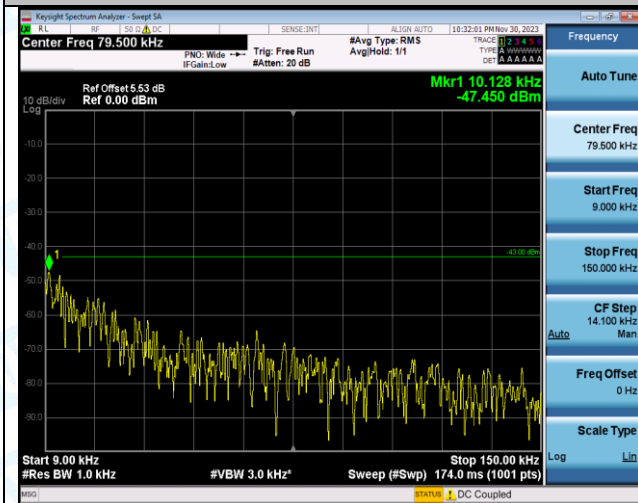

Band4_1.4MHz_QPSK_20393_1RB#0_0.009~0.15_0.009~0.15

Band4_1.4MHz_QPSK_20393_1RB#0_30~1000_30~1000