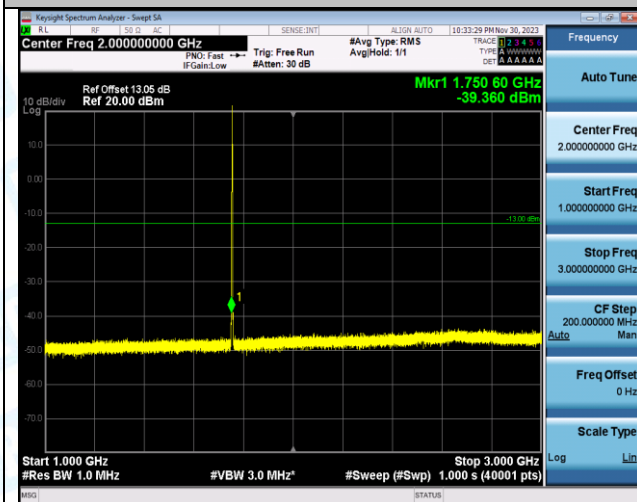

Band4_1.4MHz_16QAM_20393_1RB#0_1000~3000_1000~3000

Band4_3MHz_QPSK_19965_1RB#0_0.009~0.15_0.009~0.15