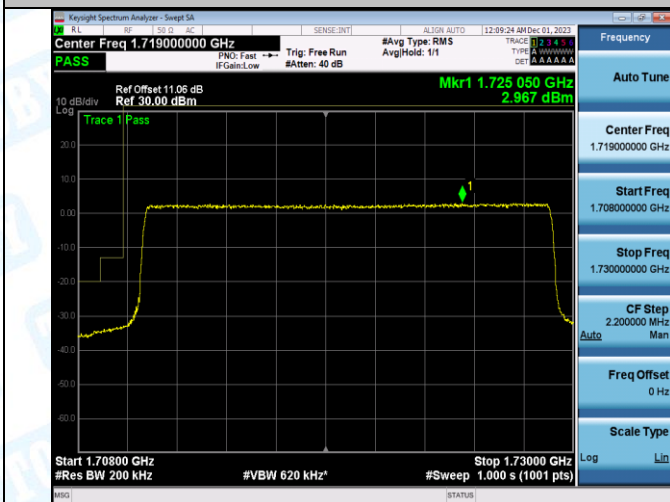

Band4_15MHz_16QAM_20325_75RB#0

Band4_20MHz_QPSK_20050_1RB#0

Band4_20MHz_16QAM_20050_1RB#0

Band4_20MHz_QPSK_20050_1RB#99

Band4_20MHz_16QAM_20050_1RB#99

Band4_20MHz_QPSK_20050_100RB#0

Band4_20MHz_16QAM_20050_100RB#0

Band4_20MHz_QPSK_20300_1RB#0

Band4_20MHz_16QAM_20300_1RB#0

Band4_20MHz_QPSK_20300_1RB#99

Band4_20MHz_16QAM_20300_1RB#99

Band4_20MHz_QPSK_20300_100RB#0

Band4_20MHz_16QAM_20300_100RB#0

5. Conducted Spurious Emission