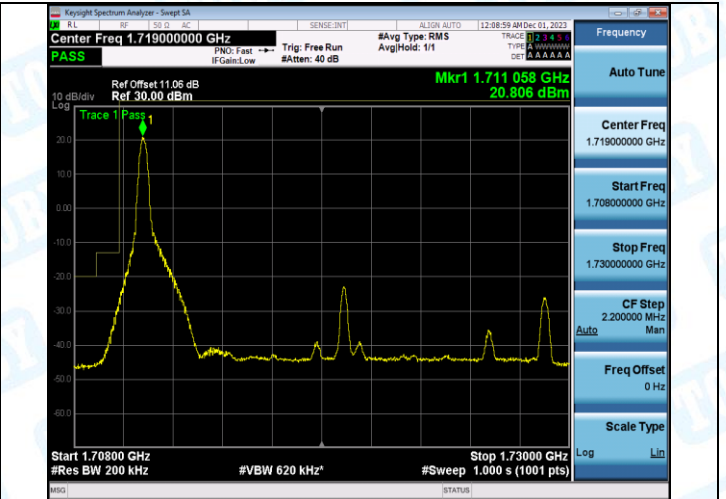

Band4_20MHz_16QAM_20050_1RB#0

Band4_20MHz_16QAM_20050_1RB#99