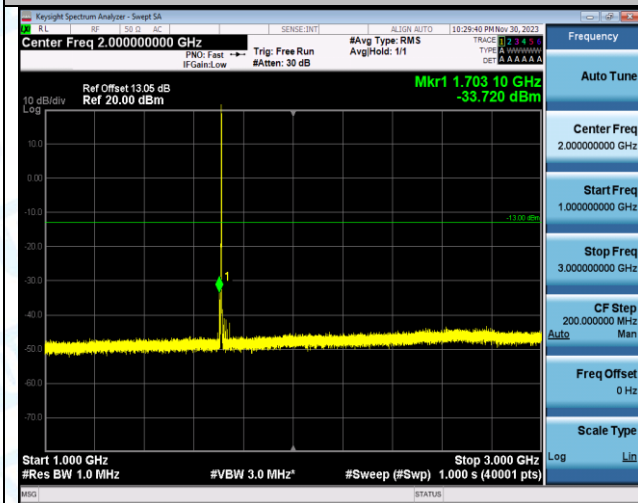

Band4_1.4MHz_16QAM_19957_1RB#0_1000~3000_1000~3000

Band4_1.4MHz_QPSK_20175_1RB#0_0.009~0.15_0.009~0.15