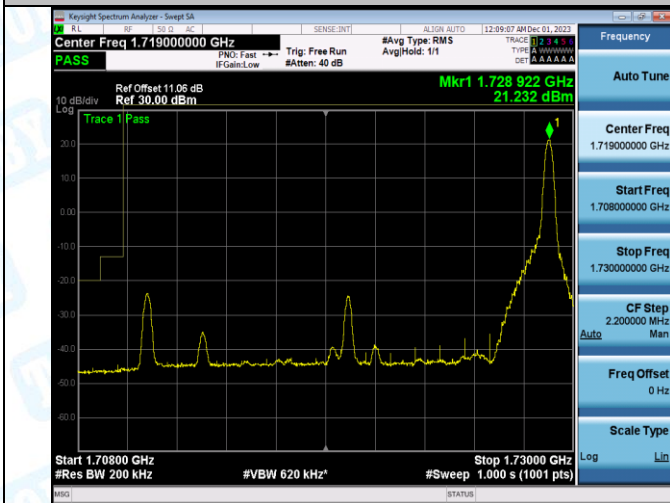

Band4_20MHz_QPSK_20050_1RB#99

Band4_20MHz_QPSK_20050_100RB#0