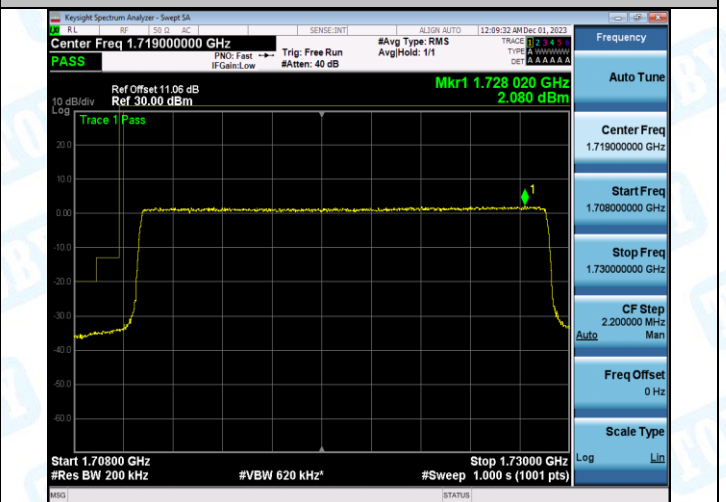

Band4_20MHz_QPSK_20300_1RB#0

Band4_20MHz_16QAM_20300_1RB#0

Band4_20MHz_QPSK_20300_1RB#99

Band4_20MHz_16QAM_20300_1RB#99

Band4_20MHz_QPSK_20300_100RB#0

Band4_20MHz_16QAM_20300_100RB#0

5. Conducted Spurious Emission