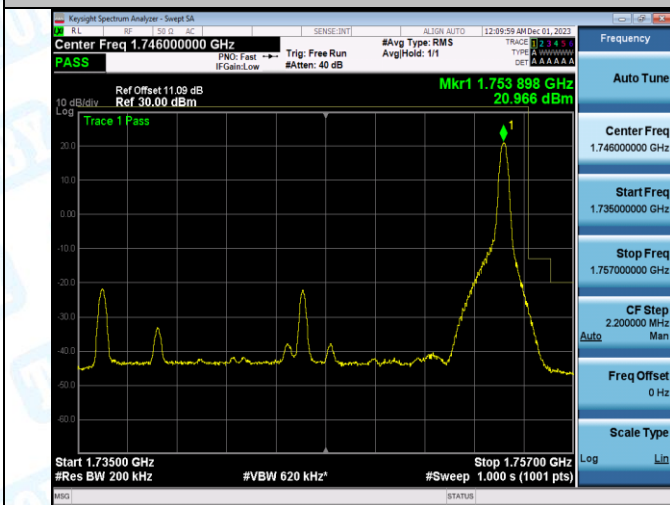

Band4_20MHz_QPSK_20300_1RB#0

Band4_20MHz_16QAM_20300_1RB#0

Band4_20MHz_QPSK_20300_1RB#99

Band4_20MHz_16QAM_20300_1RB#99

Band4_20MHz_QPSK_20300_100RB#0

Band4_20MHz_16QAM_20300_100RB#0

5. Conducted Spurious Emission