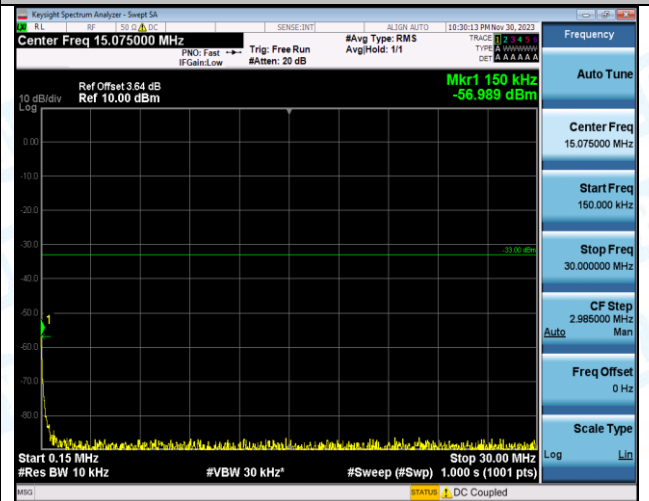

Test Graphs

Band4_1.4MHz_16QAM_19957_1RB#0_1000~3000_1000~3000

Band4_1.4MHz_16QAM_19957_1RB#0_3000~20000_3000~20000

Band4_1.4MHz_QPSK_20175_1RB#0_0.009~0.15_0.009~0.15

Band4_1.4MHz_QPSK_20175_1RB#0_0.15~30_0.15~30