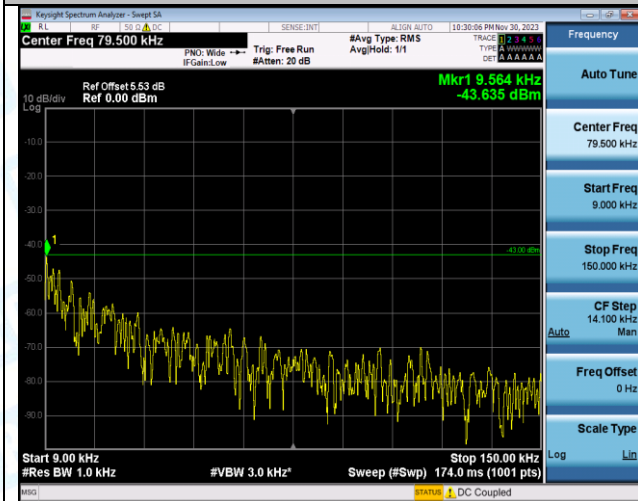

Test Graphs

Band4_1.4MHz_16QAM_19957_1RB#0_1000~3000_1000~3000

Band4_1.4MHz_16QAM_19957_1RB#0_3000~20000_3000~20000

Band4_1.4MHz_QPSK_20175_1RB#0_0.009~0.15_0.009~0.15

Band4_1.4MHz_QPSK_20175_1RB#0_0.15~30_0.15~30