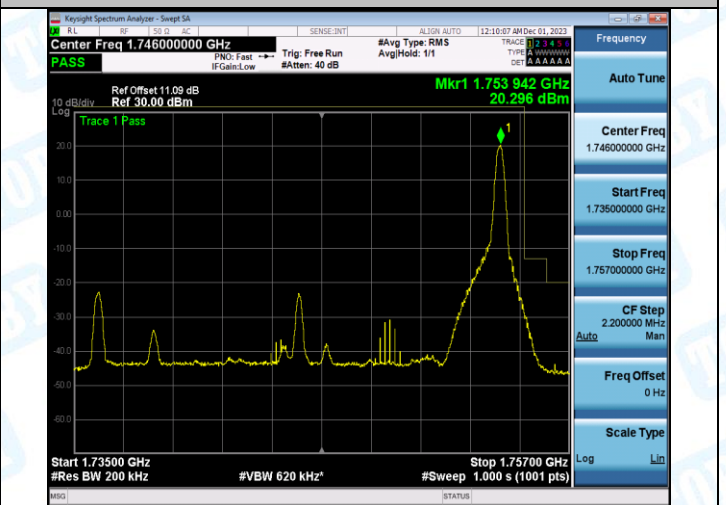

Band4_20MHz_QPSK_20300_1RB#0

Band4_20MHz_16QAM_20300_1RB#0

Band4_20MHz_QPSK_20300_1RB#99

Band4_20MHz_16QAM_20300_1RB#99

Band4_20MHz_QPSK_20300_100RB#0

Band4_20MHz_16QAM_20300_100RB#0

5. Conducted Spurious Emission