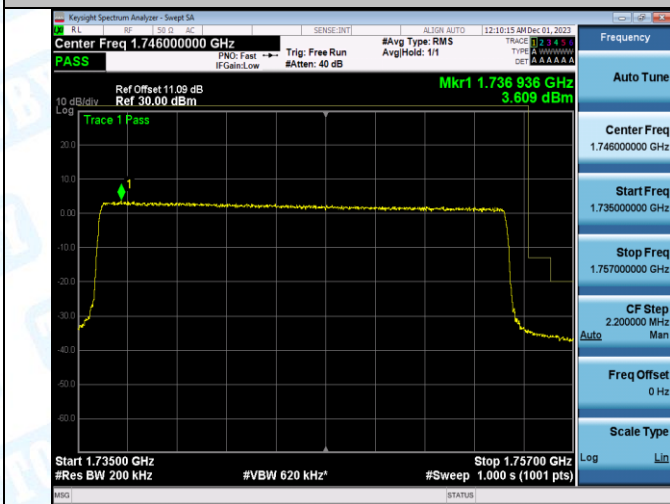

Band4_20MHz_QPSK_20300_1RB#0

Band4_20MHz_16QAM_20300_1RB#0

Band4_20MHz_QPSK_20300_1RB#99

Band4_20MHz_16QAM_20300_1RB#99

Band4_20MHz_QPSK_20300_100RB#0

Band4_20MHz_16QAM_20300_100RB#0

5. Conducted Spurious Emission