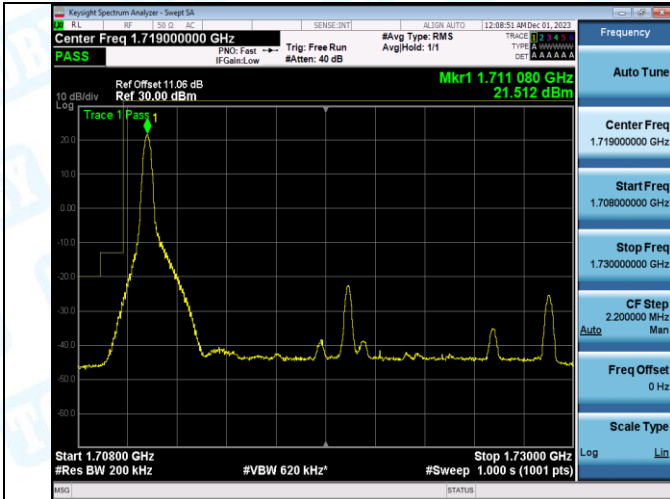

Band4_20MHz_QPSK_20050_1RB#0

Band4_20MHz_QPSK_20050_1RB#99