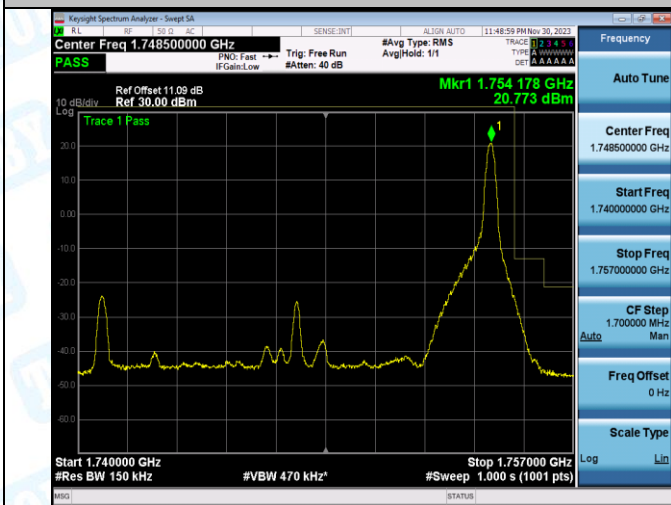

Band4_15MHz_QPSK_20325_1RB#74

Band4_15MHz_QPSK_20325_75RB#0