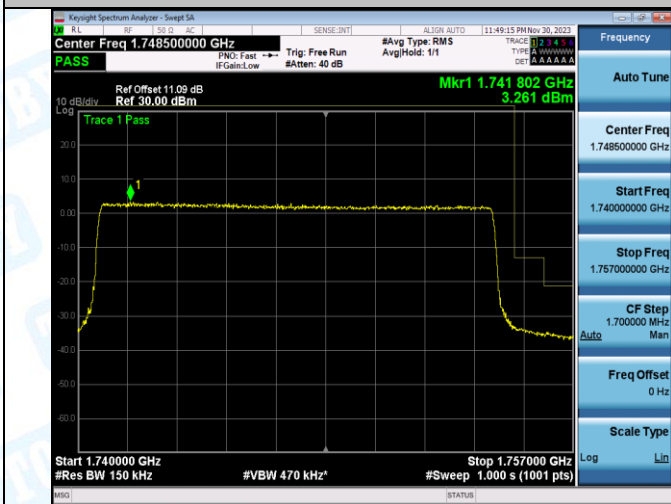

Band4_15MHz_QPSK_20325_75RB#0

Band4_20MHz_QPSK_20050_1RB#0