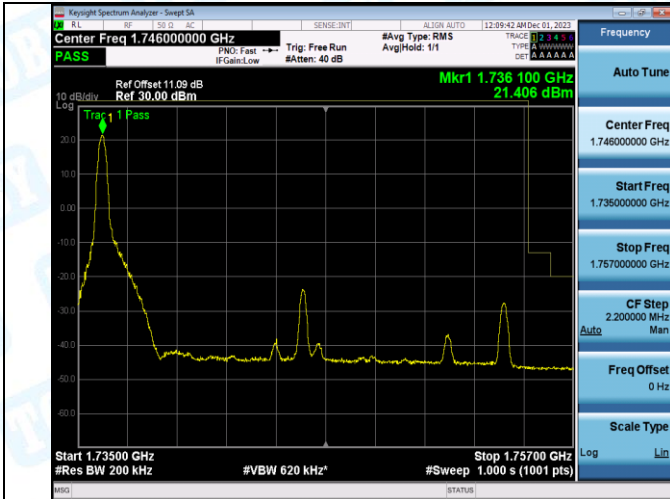

Band4_20MHz_QPSK_20300_1RB#0

Band4_20MHz_16QAM_20300_1RB#0

Band4_20MHz_QPSK_20300_1RB#99

Band4_20MHz_16QAM_20300_1RB#99

Band4_20MHz_QPSK_20300_100RB#0

Band4_20MHz_16QAM_20300_100RB#0

5. Conducted Spurious Emission