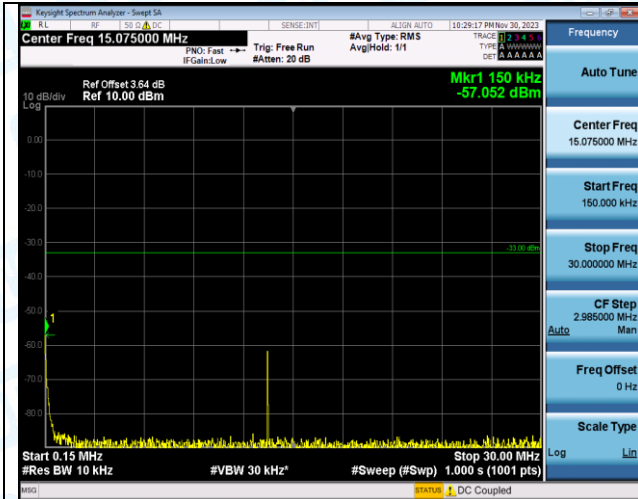

Band4_1.4MHz_16QAM_19957_1RB#0_1000~3000_1000~3000