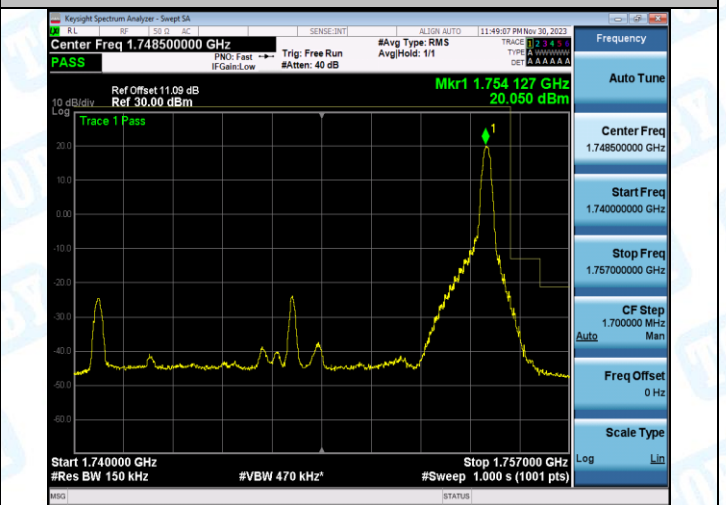

Band4_15MHz_16QAM_20325_1RB#74

Band4_15MHz_16QAM_20325_75RB#0