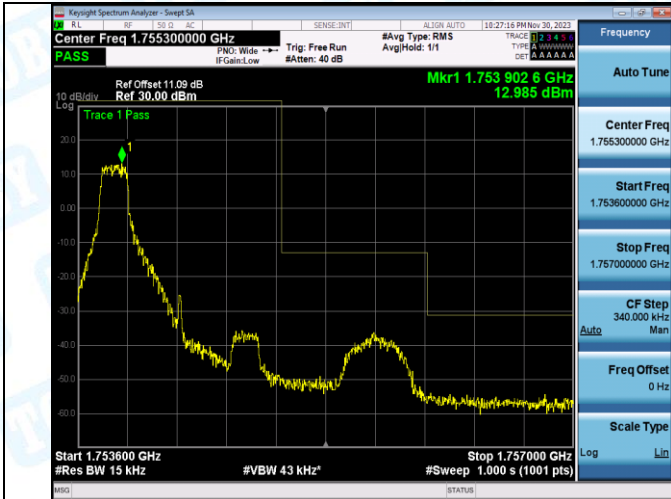

Band4_1.4MHz_QPSK_20393_1RB#5