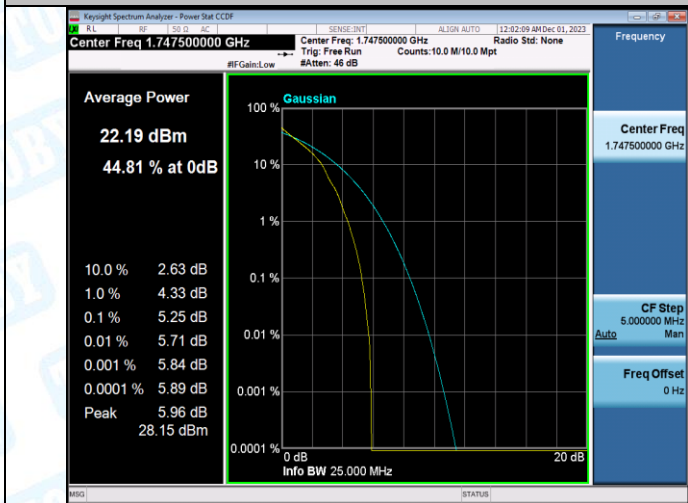

Band4-15MHz-QPSK-20325-1RB#0-PASS

Band4-15MHz-QPSK-20325-75RB#0-PASS