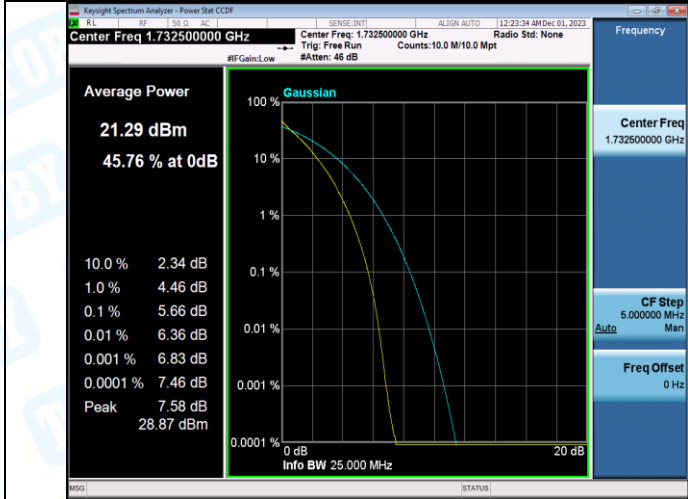

Band4-20MHz-QPSK-20300-1RB#0-PASS

Band4-20MHz-16QAM-20300-1RB#0-PASS

Band4-20MHz-QPSK-20300-100RB#0-PASS

Band4-20MHz-16QAM-20300-100RB#0-PASS

3. 26dB Bandwidth and Occupied Bandwidth

Test Result

Band	Bandwidth	Modulation	Channel	RB Configuration	Occupied Bandwidth (MHz)	26dB Bandwidth (MHz)	Verdict
Band4	1.4MHz	QPSK	19957	6RB#0	1.0931	1.286	PASS
Band4	1.4MHz	16QAM	19957	6RB#0	1.0980	1.317	PASS
Band4	1.4MHz	QPSK	20175	6RB#0	1.0924	1.283	PASS
Band4	1.4MHz	16QAM	20175	6RB#0	1.0968	1.287	PASS
Band4	1.4MHz	QPSK	20393	6RB#0	1.0925	1.284	PASS
Band4	1.4MHz	16QAM	20393	6RB#0	1.0981	1.305	PASS
Band4	3MHz	QPSK	19965	15RB#0	2.6880	2.886	PASS
Band4	3MHz	16QAM	19965	15RB#0	2.6817	2.895	PASS
Band4	3MHz	QPSK	20175	15RB#0	2.6907	2.892	PASS
Band4	3MHz	16QAM	20175	15RB#0	2.6855	2.901	PASS
Band4	3MHz	QPSK	20385	15RB#0	2.6895	2.892	PASS
Band4	3MHz	16QAM	20385	15RB#0	2.6837	2.907	PASS
Band4	5MHz	QPSK	19975	25RB#0	4.5003	4.951	PASS
Band4	5MHz	16QAM	19975	25RB#0	4.4930	4.906	PASS
Band4	5MHz	QPSK	20175	25RB#0	4.4899	4.922	PASS
Band4	5MHz	16QAM	20175	25RB#0	4.4919	4.955	PASS
Band4	5MHz	QPSK	20375	25RB#0	4.4999	4.967	PASS
Band4	5MHz	16QAM	20375	25RB#0	4.4907	4.911	PASS
Band4	10MHz	QPSK	20000	50RB#0	8.9913	9.822	PASS
Band4	10MHz	16QAM	20000	50RB#0	8.9945	9.734	PASS
Band4	10MHz	QPSK	20175	50RB#0	8.9845	9.738	PASS
Band4	10MHz	16QAM	20175	50RB#0	8.9714	9.804	PASS
Band4	10MHz	QPSK	20350	50RB#0	8.9993	9.805	PASS
Band4	10MHz	16QAM	20350	50RB#0	8.9857	9.739	PASS
Band4	15MHz	QPSK	20025	75RB#0	13.500	14.70	PASS
Band4	15MHz	16QAM	20025	75RB#0	13.491	14.67	PASS
Band4	15MHz	QPSK	20175	75RB#0	13.440	14.67	PASS
Band4	15MHz	16QAM	20175	75RB#0	13.458	14.64	PASS
Band4	15MHz	QPSK	20325	75RB#0	13.472	14.74	PASS
Band4	15MHz	16QAM	20325	75RB#0	13.498	14.60	PASS
Band4	20MHz	QPSK	20050	100RB#0	17.989	19.41	PASS
Band4	20MHz	16QAM	20050	100RB#0	18.016	19.42	PASS
Band4	20MHz	QPSK	20175	100RB#0	17.959	19.61	PASS
Band4	20MHz	16QAM	20175	100RB#0	17.916	19.24	PASS
Band4	20MHz	QPSK	20300	100RB#0	17.929	19.34	PASS
Band4	20MHz	16QAM	20300	100RB#0	17.944	19.35	PASS