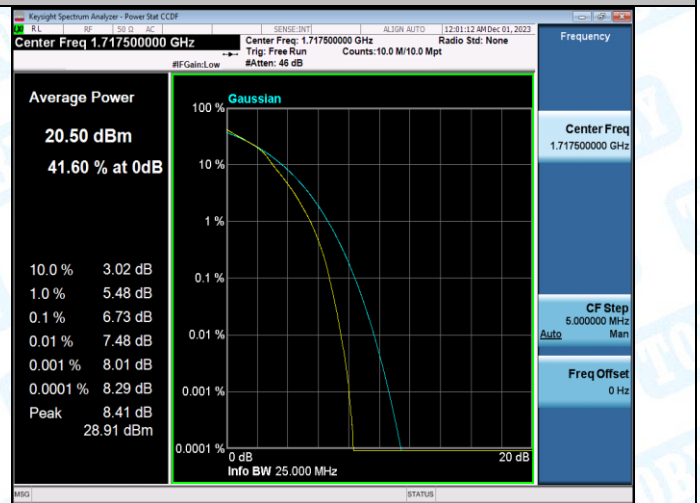

Band4-15MHz-16QAM-20025-75RB#0-PASS

Band4-15MHz-16QAM-20175-1RB#0-PASS