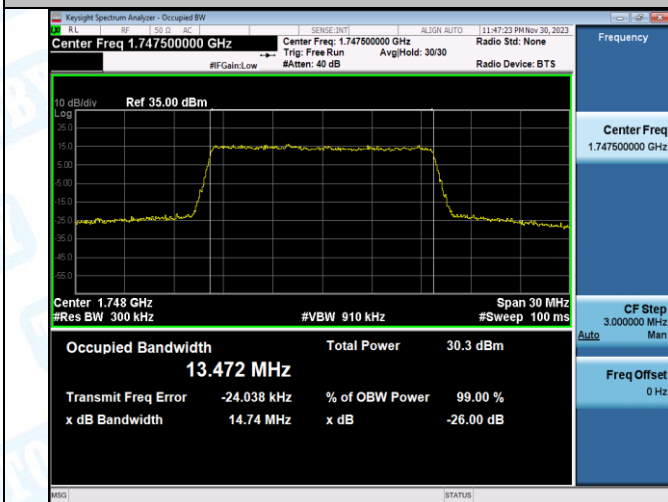

Band4-15MHz-QPSK-20175-75RB#0-PASS

Band4-15MHz-16QAM-20175-75RB#0-PASS

Band4-15MHz-QPSK-20325-75RB#0-PASS

Band4-15MHz-16QAM-20325-75RB#0-PASS

Band4-20MHz-QPSK-20050-100RB#0-PASS

Band4-20MHz-16QAM-20050-100RB#0-PASS