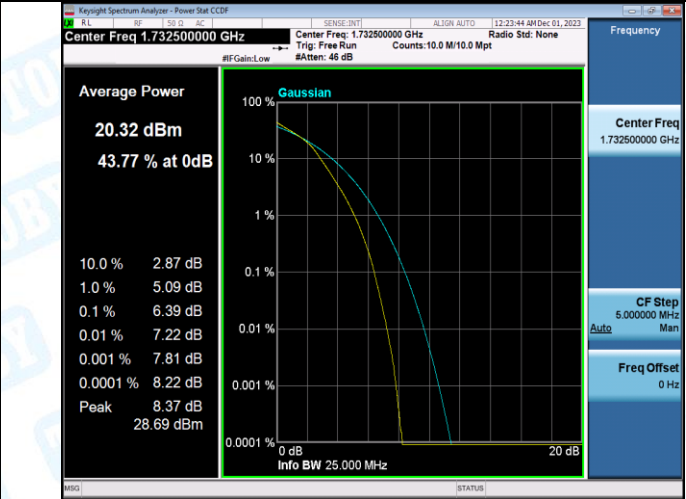

Band4-20MHz-QPSK-20300-1RB#0-PASS

Band4-20MHz-16QAM-20300-1RB#0-PASS

Band4-20MHz-QPSK-20300-100RB#0-PASS

Band4-20MHz-16QAM-20300-100RB#0-PASS

3. 26dB Bandwidth and Occupied Bandwidth

Test Result

Band	Bandwidth	Modulation	Channel	RB Configuration	Occupied Bandwidth (MHz)	26dB Bandwidth (MHz)	Verdict
Band4	1.4MHz	QPSK	19957	6RB#0	1.0931	1.286	PASS
Band4	1.4MHz	16QAM	19957	6RB#0	1.0980	1.317	PASS
Band4	1.4MHz	QPSK	20175	6RB#0	1.0924	1.283	PASS
Band4	1.4MHz	16QAM	20175	6RB#0	1.0968	1.287	PASS
Band4	1.4MHz	QPSK	20393	6RB#0	1.0925	1.284	PASS
Band4	1.4MHz	16QAM	20393	6RB#0	1.0981	1.305	PASS
Band4	3MHz	QPSK	19965	15RB#0	2.6880	2.886	PASS
Band4	3MHz	16QAM	19965	15RB#0	2.6817	2.895	PASS
Band4	3MHz	QPSK	20175	15RB#0	2.6907	2.892	PASS
Band4	3MHz	16QAM	20175	15RB#0	2.6855	2.901	PASS
Band4	3MHz	QPSK	20385	15RB#0	2.6895	2.892	PASS
Band4	3MHz	16QAM	20385	15RB#0	2.6837	2.907	PASS
Band4	5MHz	QPSK	19975	25RB#0	4.5003	4.951	PASS
Band4	5MHz	16QAM	19975	25RB#0	4.4930	4.906	PASS
Band4	5MHz	QPSK	20175	25RB#0	4.4899	4.922	PASS
Band4	5MHz	16QAM	20175	25RB#0	4.4919	4.955	PASS
Band4	5MHz	QPSK	20375	25RB#0	4.4999	4.967	PASS
Band4	5MHz	16QAM	20375	25RB#0	4.4907	4.911	PASS
Band4	10MHz	QPSK	20000	50RB#0	8.9913	9.822	PASS
Band4	10MHz	16QAM	20000	50RB#0	8.9945	9.734	PASS
Band4	10MHz	QPSK	20175	50RB#0	8.9845	9.738	PASS
Band4	10MHz	16QAM	20175	50RB#0	8.9714	9.804	PASS
Band4	10MHz	QPSK	20350	50RB#0	8.9993	9.805	PASS
Band4	10MHz	16QAM	20350	50RB#0	8.9857	9.739	PASS
Band4	15MHz	QPSK	20025	75RB#0	13.500	14.70	PASS
Band4	15MHz	16QAM	20025	75RB#0	13.491	14.67	PASS
Band4	15MHz	QPSK	20175	75RB#0	13.440	14.67	PASS
Band4	15MHz	16QAM	20175	75RB#0	13.458	14.64	PASS
Band4	15MHz	QPSK	20325	75RB#0	13.472	14.74	PASS
Band4	15MHz	16QAM	20325	75RB#0	13.498	14.60	PASS
Band4	20MHz	QPSK	20050	100RB#0	17.989	19.41	PASS
Band4	20MHz	16QAM	20050	100RB#0	18.016	19.42	PASS
Band4	20MHz	QPSK	20175	100RB#0	17.959	19.61	PASS
Band4	20MHz	16QAM	20175	100RB#0	17.916	19.24	PASS
Band4	20MHz	QPSK	20300	100RB#0	17.929	19.34	PASS
Band4	20MHz	16QAM	20300	100RB#0	17.944	19.35	PASS