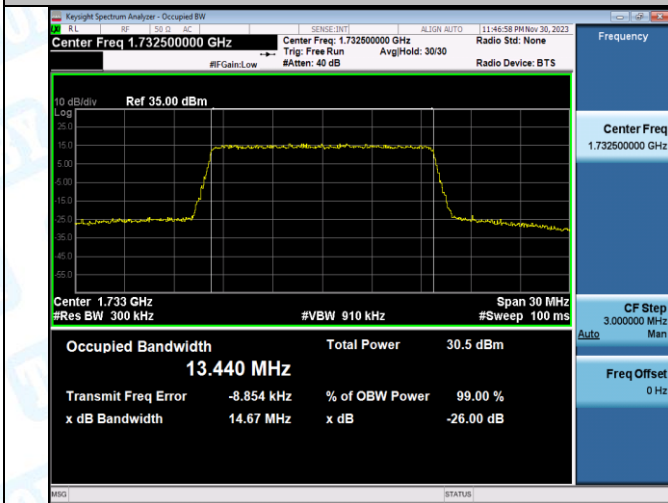

Band4-15MHz-QPSK-20175-75RB#0-PASS

Band4-15MHz-QPSK-20325-75RB#0-PASS