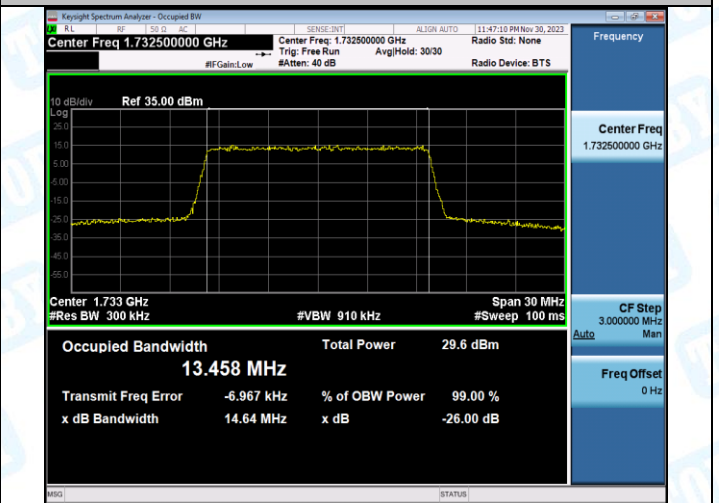

Band4-15MHz-16QAM-20175-75RB#0-PASS

Band4-15MHz-16QAM-20325-75RB#0-PASS