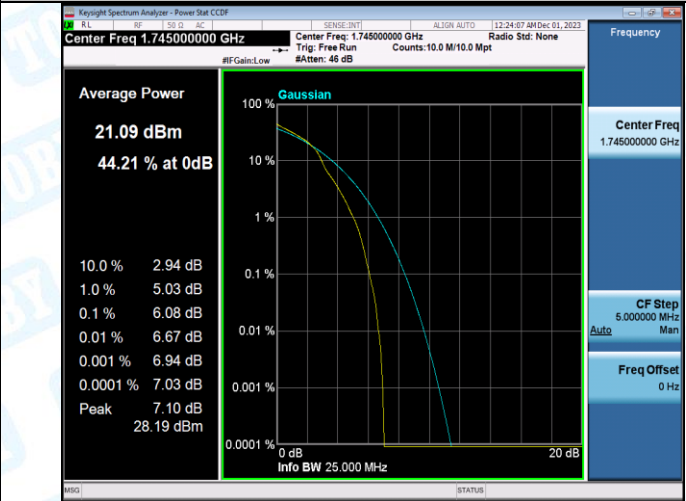

Band4-20MHz-16QAM-20300-1RB#0-PASS

Band4-20MHz-16QAM-20300-100RB#0-PASS