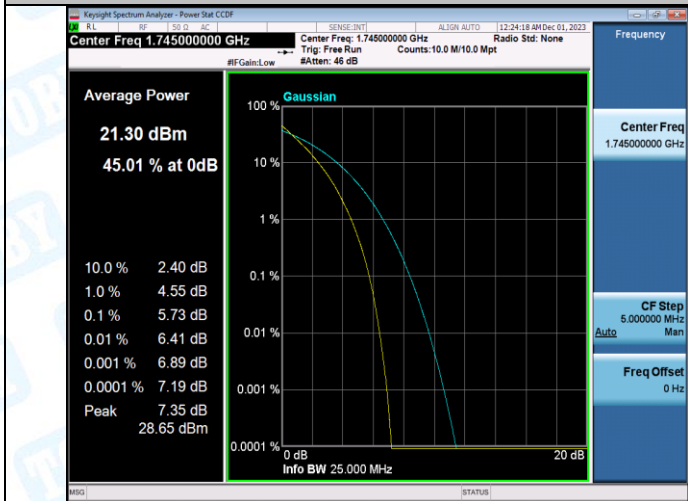

Band4-20MHz-QPSK-20300-1RB#0-PASS

Band4-20MHz-16QAM-20300-1RB#0-PASS

Band4-20MHz-QPSK-20300-100RB#0-PASS

Band4-20MHz-16QAM-20300-100RB#0-PASS

3. 26dB Bandwidth and Occupied Bandwidth

Test Result

Band	Bandwidth	Modulation	Channel	RB Configuration	Occupied Bandwidth (MHz)	26dB Bandwidth (MHz)	Verdict
Band4	1.4MHz	QPSK	19957	6RB#0	1.0931	1.286	PASS
Band4	1.4MHz	16QAM	19957	6RB#0	1.0980	1.317	PASS
Band4	1.4MHz	QPSK	20175	6RB#0	1.0924	1.283	PASS
Band4	1.4MHz	16QAM	20175	6RB#0	1.0968	1.287	PASS
Band4	1.4MHz	QPSK	20393	6RB#0	1.0925	1.284	PASS
Band4	1.4MHz	16QAM	20393	6RB#0	1.0981	1.305	PASS
Band4	3MHz	QPSK	19965	15RB#0	2.6880	2.886	PASS
Band4	3MHz	16QAM	19965	15RB#0	2.6817	2.895	PASS
Band4	3MHz	QPSK	20175	15RB#0	2.6907	2.892	PASS
Band4	3MHz	16QAM	20175	15RB#0	2.6855	2.901	PASS
Band4	3MHz	QPSK	20385	15RB#0	2.6895	2.892	PASS
Band4	3MHz	16QAM	20385	15RB#0	2.6837	2.907	PASS
Band4	5MHz	QPSK	19975	25RB#0	4.5003	4.951	PASS
Band4	5MHz	16QAM	19975	25RB#0	4.4930	4.906	PASS
Band4	5MHz	QPSK	20175	25RB#0	4.4899	4.922	PASS
Band4	5MHz	16QAM	20175	25RB#0	4.4919	4.955	PASS
Band4	5MHz	QPSK	20375	25RB#0	4.4999	4.967	PASS
Band4	5MHz	16QAM	20375	25RB#0	4.4907	4.911	PASS
Band4	10MHz	QPSK	20000	50RB#0	8.9913	9.822	PASS
Band4	10MHz	16QAM	20000	50RB#0	8.9945	9.734	PASS
Band4	10MHz	QPSK	20175	50RB#0	8.9845	9.738	PASS
Band4	10MHz	16QAM	20175	50RB#0	8.9714	9.804	PASS
Band4	10MHz	QPSK	20350	50RB#0	8.9993	9.805	PASS
Band4	10MHz	16QAM	20350	50RB#0	8.9857	9.739	PASS
Band4	15MHz	QPSK	20025	75RB#0	13.500	14.70	PASS
Band4	15MHz	16QAM	20025	75RB#0	13.491	14.67	PASS
Band4	15MHz	QPSK	20175	75RB#0	13.440	14.67	PASS
Band4	15MHz	16QAM	20175	75RB#0	13.458	14.64	PASS
Band4	15MHz	QPSK	20325	75RB#0	13.472	14.74	PASS
Band4	15MHz	16QAM	20325	75RB#0	13.498	14.60	PASS
Band4	20MHz	QPSK	20050	100RB#0	17.989	19.41	PASS
Band4	20MHz	16QAM	20050	100RB#0	18.016	19.42	PASS
Band4	20MHz	QPSK	20175	100RB#0	17.959	19.61	PASS
Band4	20MHz	16QAM	20175	100RB#0	17.916	19.24	PASS
Band4	20MHz	QPSK	20300	100RB#0	17.929	19.34	PASS
Band4	20MHz	16QAM	20300	100RB#0	17.944	19.35	PASS