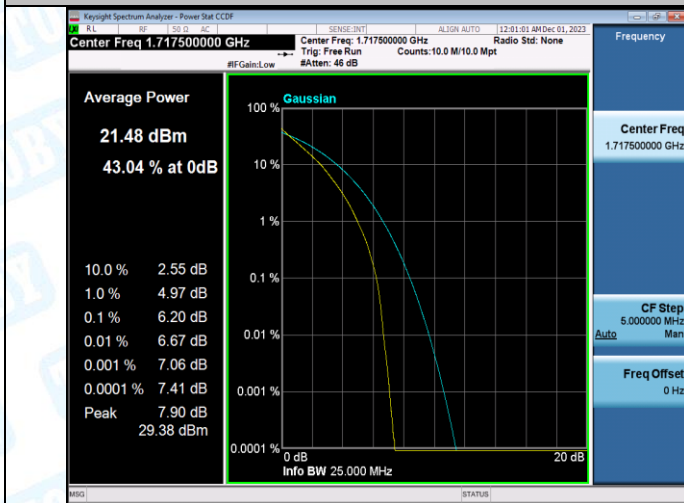

Band4-15MHz-QPSK-20025-75RB#0-PASS

Band4-15MHz-QPSK-20175-1RB#0-PASS