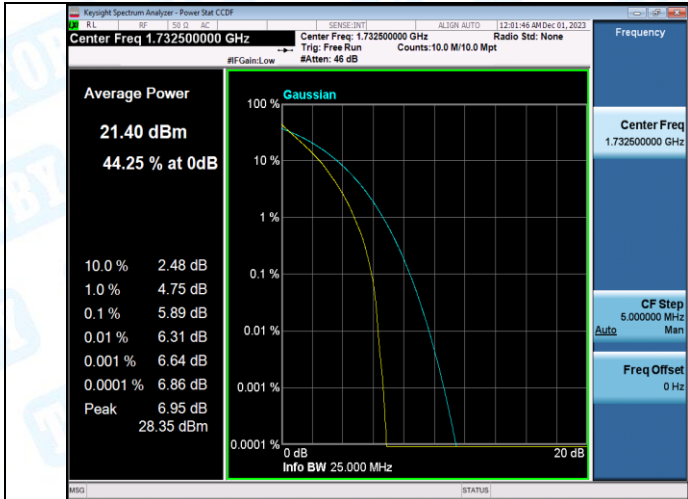

Band4-15MHz-QPSK-20025-75RB#0-PASS

Band4-15MHz-16QAM-20025-75RB#0-PASS

Band4-15MHz-QPSK-20175-1RB#0-PASS

Band4-15MHz-16QAM-20175-1RB#0-PASS

Band4-15MHz-QPSK-20175-75RB#0-PASS

Band4-15MHz-16QAM-20175-75RB#0-PASS