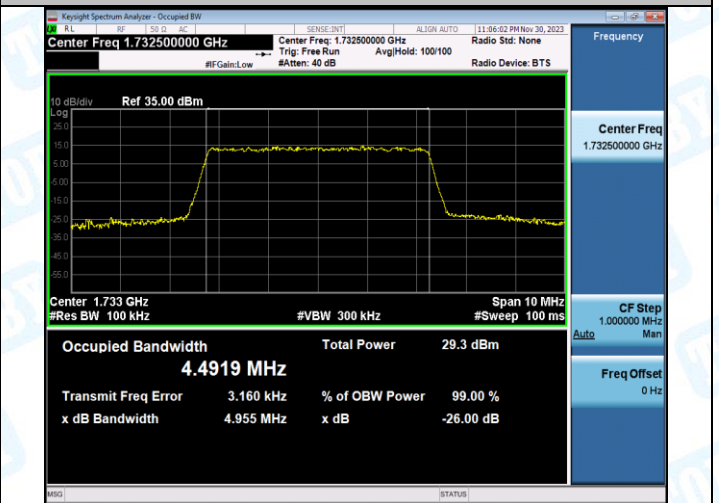

Band4-5MHz-16QAM-20175-25RB#0-PASS

Band4-5MHz-16QAM-20375-25RB#0-PASS