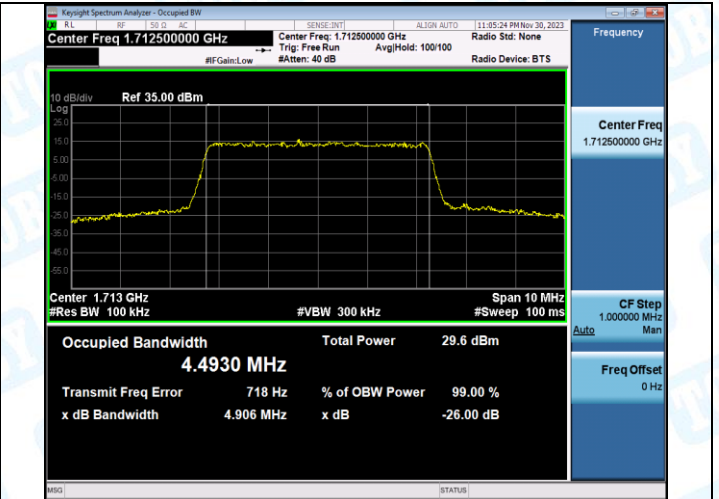

Band4-5MHz-16QAM-19975-25RB#0-PASS

Band4-5MHz-16QAM-20175-25RB#0-PASS