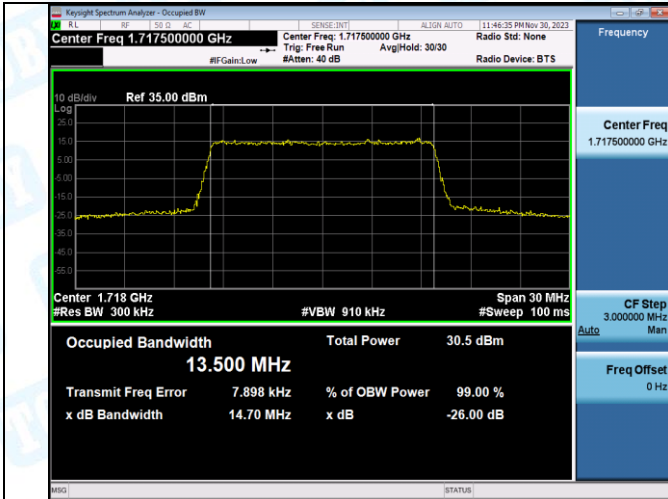

Band4-10MHz-QPSK-20175-50RB#0-PASS

Band4-10MHz-16QAM-20175-50RB#0-PASS

Band4-10MHz-QPSK-20350-50RB#0-PASS

Band4-10MHz-16QAM-20350-50RB#0-PASS

Band4-15MHz-QPSK-20025-75RB#0-PASS

Band4-15MHz-16QAM-20025-75RB#0-PASS