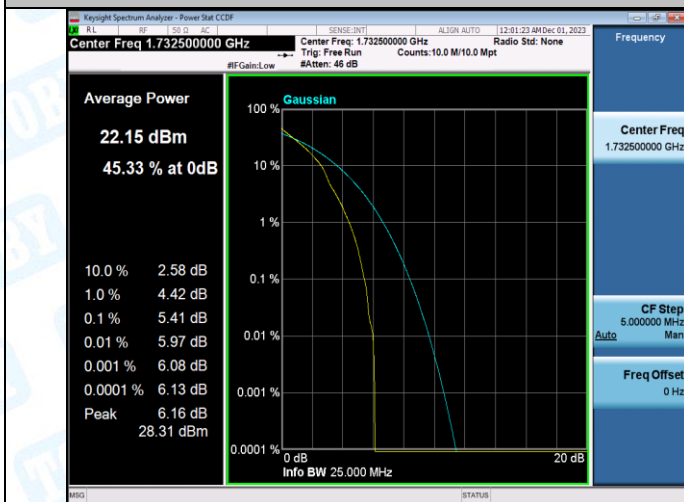

Band4-15MHz-QPSK-20025-75RB#0-PASS

Band4-15MHz-16QAM-20025-75RB#0-PASS

Band4-15MHz-QPSK-20175-1RB#0-PASS

Band4-15MHz-16QAM-20175-1RB#0-PASS

Band4-15MHz-QPSK-20175-75RB#0-PASS

Band4-15MHz-16QAM-20175-75RB#0-PASS