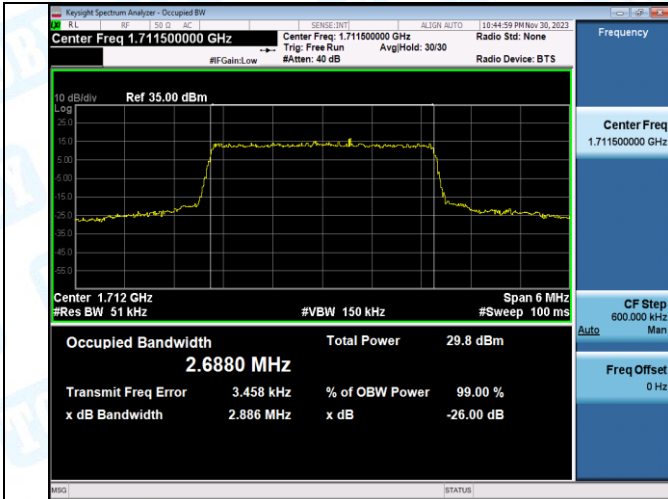

Band4-3MHz-QPSK-20175-15RB#0-PASS