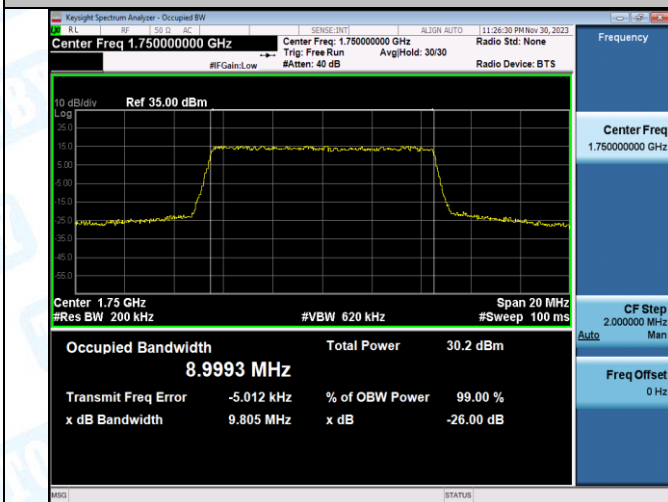

Band4-10MHz-QPSK-20175-50RB#0-PASS

Band4-10MHz-16QAM-20175-50RB#0-PASS

Band4-10MHz-QPSK-20350-50RB#0-PASS

Band4-10MHz-16QAM-20350-50RB#0-PASS

Band4-15MHz-QPSK-20025-75RB#0-PASS

Band4-15MHz-16QAM-20025-75RB#0-PASS