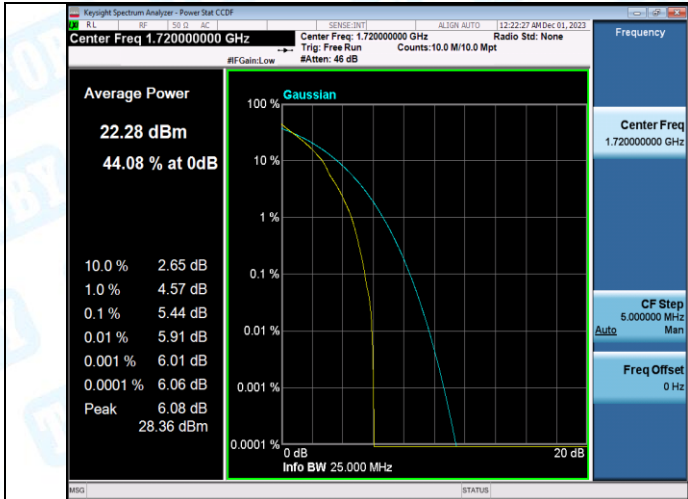

Band4-15MHz-QPSK-20325-1RB#0-PASS

Band4-15MHz-16QAM-20325-1RB#0-PASS

Band4-15MHz-QPSK-20325-75RB#0-PASS

Band4-15MHz-16QAM-20325-75RB#0-PASS

Band4-20MHz-QPSK-20050-1RB#0-PASS

Band4-20MHz-16QAM-20050-1RB#0-PASS