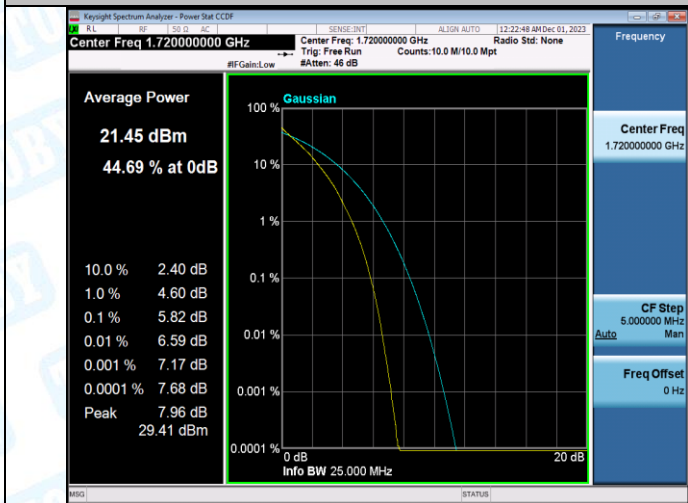

Band4-20MHz-QPSK-20050-100RB#0-PASS

Band4-20MHz-QPSK-20175-1RB#0-PASS