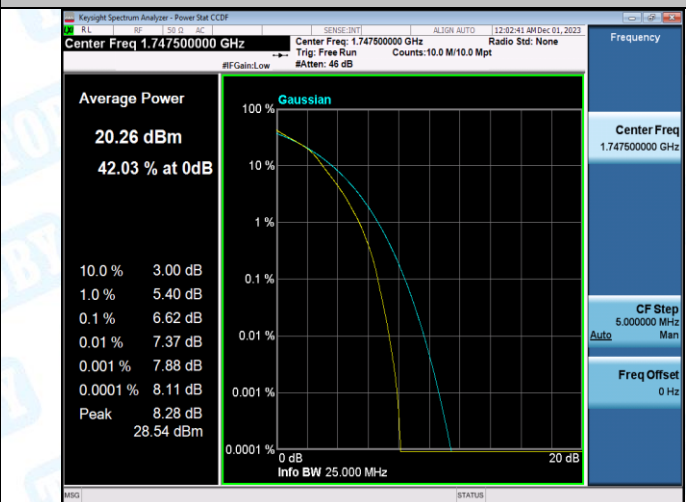

Band4-15MHz-QPSK-20325-1RB#0-PASS

Band4-15MHz-16QAM-20325-1RB#0-PASS

Band4-15MHz-QPSK-20325-75RB#0-PASS

Band4-15MHz-16QAM-20325-75RB#0-PASS

Band4-20MHz-QPSK-20050-1RB#0-PASS

Band4-20MHz-16QAM-20050-1RB#0-PASS