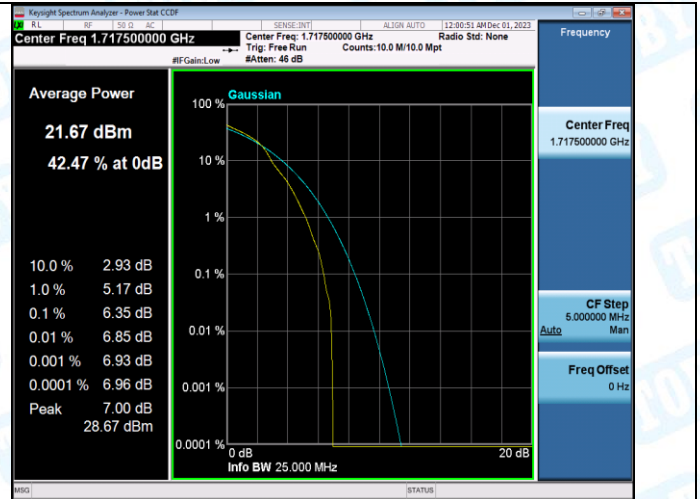

Band4-15MHz-16QAM-20025-1RB#0-PASS

Band4-15MHz-16QAM-20025-75RB#0-PASS