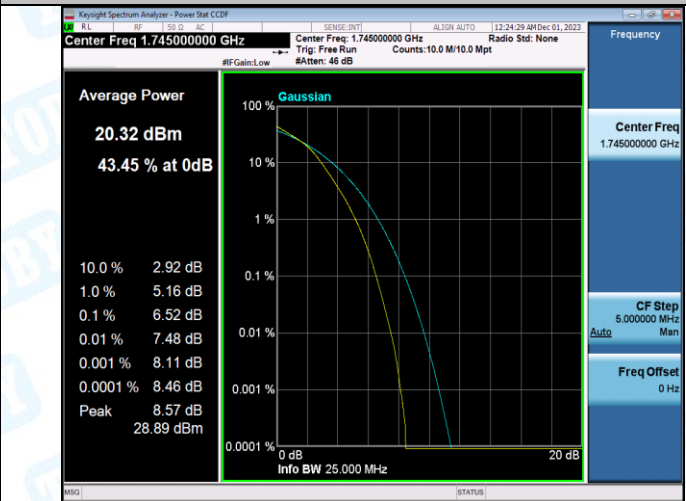

Band4-20MHz-QPSK-20300-1RB#0-PASS

Band4-20MHz-16QAM-20300-1RB#0-PASS

Band4-20MHz-QPSK-20300-100RB#0-PASS

Band4-20MHz-16QAM-20300-100RB#0-PASS

3. 26dB Bandwidth and Occupied Bandwidth

Test Result

Band	Bandwidth	Modulation	Channel	RB Configuration	Occupied Bandwidth (MHz)	26dB Bandwidth (MHz)	Verdict
Band4	1.4MHz	QPSK	19957	6RB#0	1.0931	1.286	PASS
Band4	1.4MHz	16QAM	19957	6RB#0	1.0980	1.317	PASS
Band4	1.4MHz	QPSK	20175	6RB#0	1.0924	1.283	PASS
Band4	1.4MHz	16QAM	20175	6RB#0	1.0968	1.287	PASS
Band4	1.4MHz	QPSK	20393	6RB#0	1.0925	1.284	PASS
Band4	1.4MHz	16QAM	20393	6RB#0	1.0981	1.305	PASS
Band4	3MHz	QPSK	19965	15RB#0	2.6880	2.886	PASS
Band4	3MHz	16QAM	19965	15RB#0	2.6817	2.895	PASS
Band4	3MHz	QPSK	20175	15RB#0	2.6907	2.892	PASS
Band4	3MHz	16QAM	20175	15RB#0	2.6855	2.901	PASS
Band4	3MHz	QPSK	20385	15RB#0	2.6895	2.892	PASS
Band4	3MHz	16QAM	20385	15RB#0	2.6837	2.907	PASS
Band4	5MHz	QPSK	19975	25RB#0	4.5003	4.951	PASS
Band4	5MHz	16QAM	19975	25RB#0	4.4930	4.906	PASS
Band4	5MHz	QPSK	20175	25RB#0	4.4899	4.922	PASS
Band4	5MHz	16QAM	20175	25RB#0	4.4919	4.955	PASS
Band4	5MHz	QPSK	20375	25RB#0	4.4999	4.967	PASS
Band4	5MHz	16QAM	20375	25RB#0	4.4907	4.911	PASS
Band4	10MHz	QPSK	20000	50RB#0	8.9913	9.822	PASS
Band4	10MHz	16QAM	20000	50RB#0	8.9945	9.734	PASS
Band4	10MHz	QPSK	20175	50RB#0	8.9845	9.738	PASS
Band4	10MHz	16QAM	20175	50RB#0	8.9714	9.804	PASS
Band4	10MHz	QPSK	20350	50RB#0	8.9993	9.805	PASS
Band4	10MHz	16QAM	20350	50RB#0	8.9857	9.739	PASS
Band4	15MHz	QPSK	20025	75RB#0	13.500	14.70	PASS
Band4	15MHz	16QAM	20025	75RB#0	13.491	14.67	PASS
Band4	15MHz	QPSK	20175	75RB#0	13.440	14.67	PASS
Band4	15MHz	16QAM	20175	75RB#0	13.458	14.64	PASS
Band4	15MHz	QPSK	20325	75RB#0	13.472	14.74	PASS
Band4	15MHz	16QAM	20325	75RB#0	13.498	14.60	PASS
Band4	20MHz	QPSK	20050	100RB#0	17.989	19.41	PASS
Band4	20MHz	16QAM	20050	100RB#0	18.016	19.42	PASS
Band4	20MHz	QPSK	20175	100RB#0	17.959	19.61	PASS
Band4	20MHz	16QAM	20175	100RB#0	17.916	19.24	PASS
Band4	20MHz	QPSK	20300	100RB#0	17.929	19.34	PASS
Band4	20MHz	16QAM	20300	100RB#0	17.944	19.35	PASS