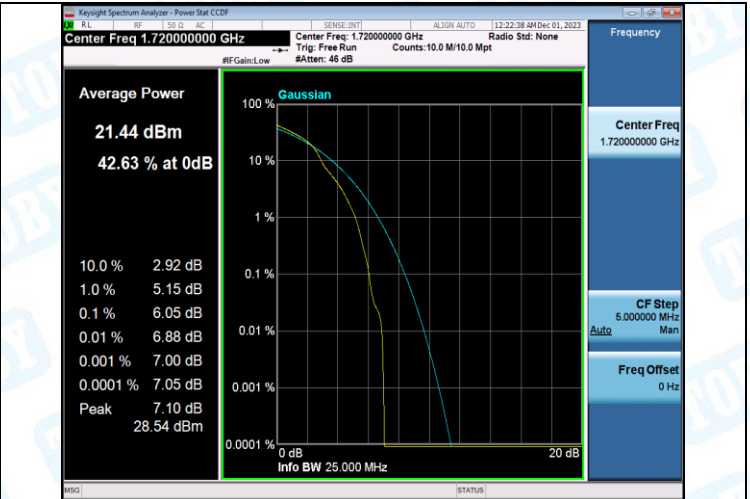

Band4-20MHz-16QAM-20050-1RB#0-PASS

Band4-20MHz-16QAM-20050-100RB#0-PASS