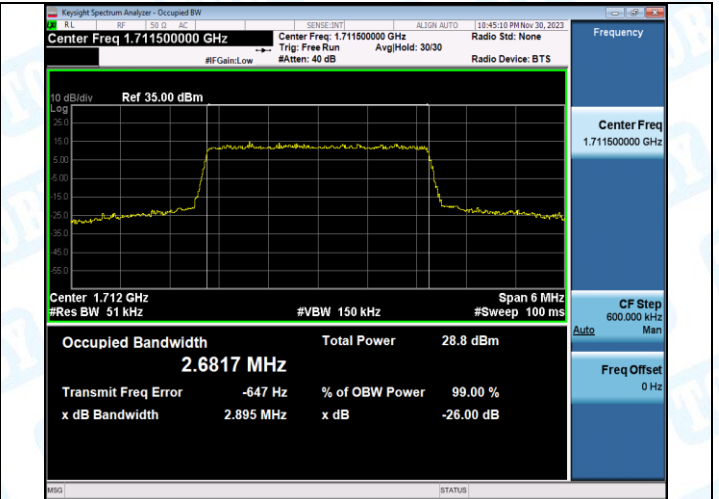

Band4-3MHz-16QAM-20175-15RB#0-PASS