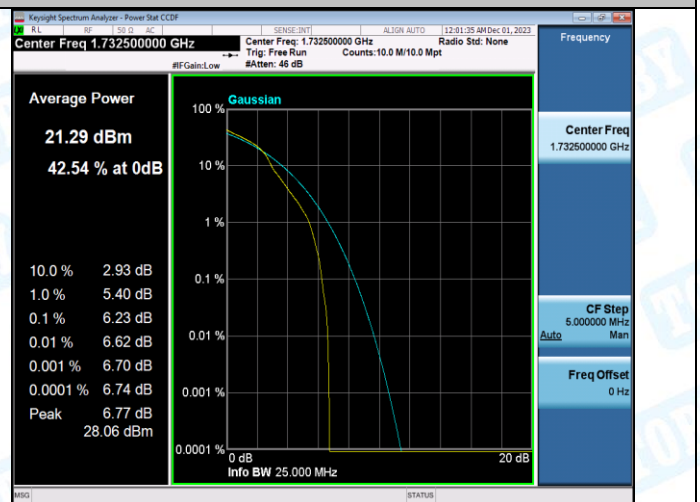

Band4-15MHz-QPSK-20025-75RB#0-PASS

Band4-15MHz-16QAM-20025-75RB#0-PASS

Band4-15MHz-QPSK-20175-1RB#0-PASS

Band4-15MHz-16QAM-20175-1RB#0-PASS

Band4-15MHz-QPSK-20175-75RB#0-PASS

Band4-15MHz-16QAM-20175-75RB#0-PASS