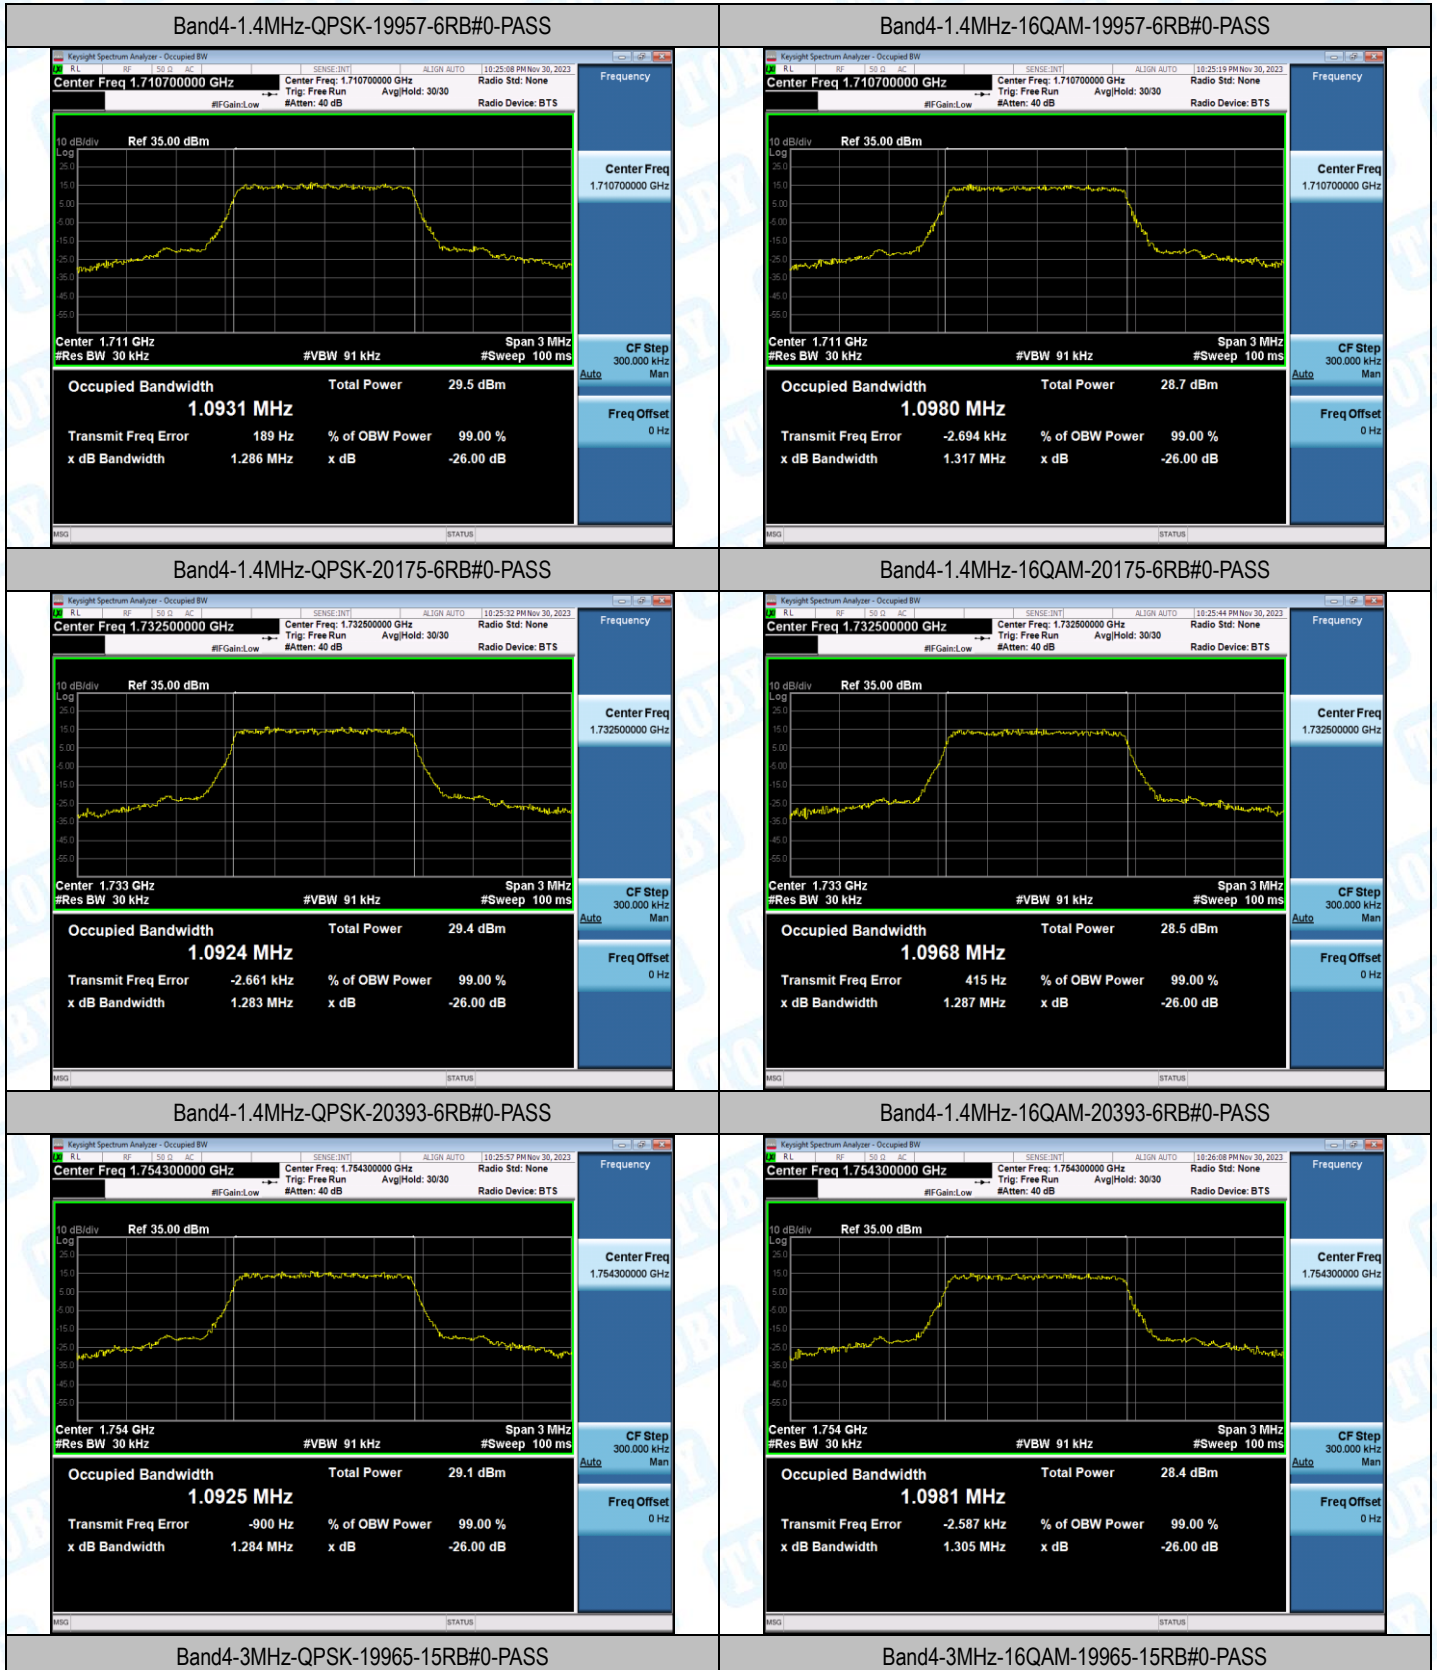

Test Graphs