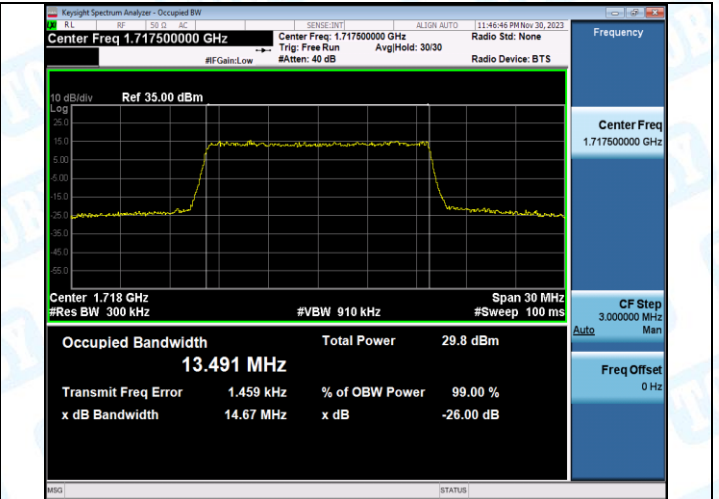

Band4-15MHz-16QAM-20025-75RB#0-PASS

Band4-15MHz-16QAM-20175-75RB#0-PASS