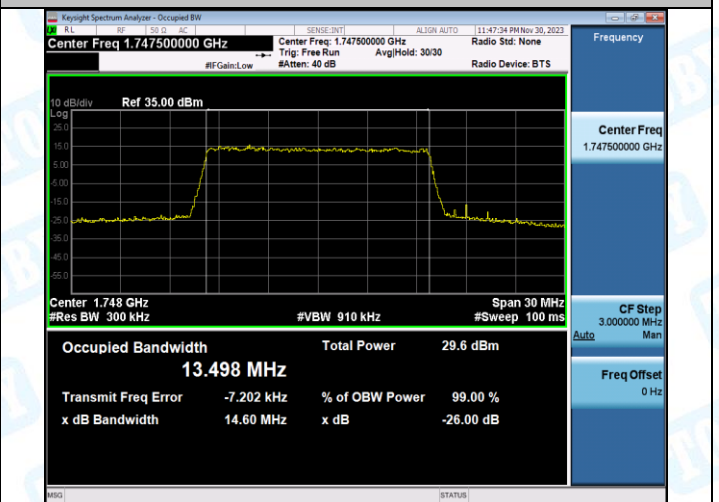

Band4-15MHz-QPSK-20175-75RB#0-PASS

Band4-15MHz-16QAM-20175-75RB#0-PASS

Band4-15MHz-QPSK-20325-75RB#0-PASS

Band4-15MHz-16QAM-20325-75RB#0-PASS

Band4-20MHz-QPSK-20050-100RB#0-PASS

Band4-20MHz-16QAM-20050-100RB#0-PASS