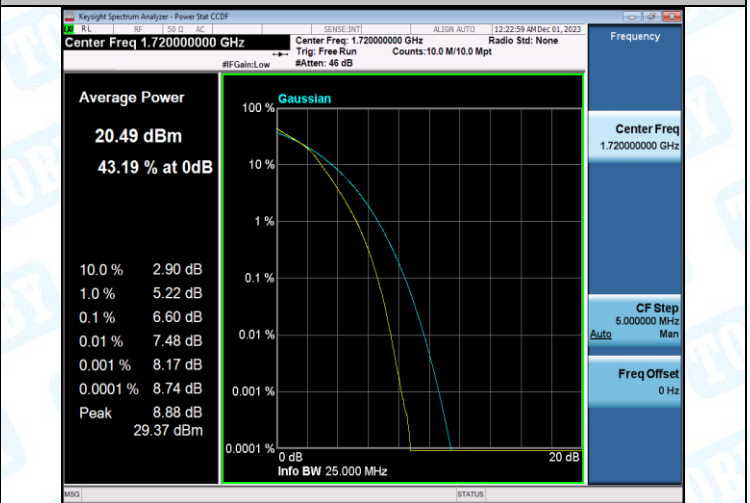

Band4-20MHz-16QAM-20050-100RB#0-PASS

Band4-20MHz-16QAM-20175-1RB#0-PASS