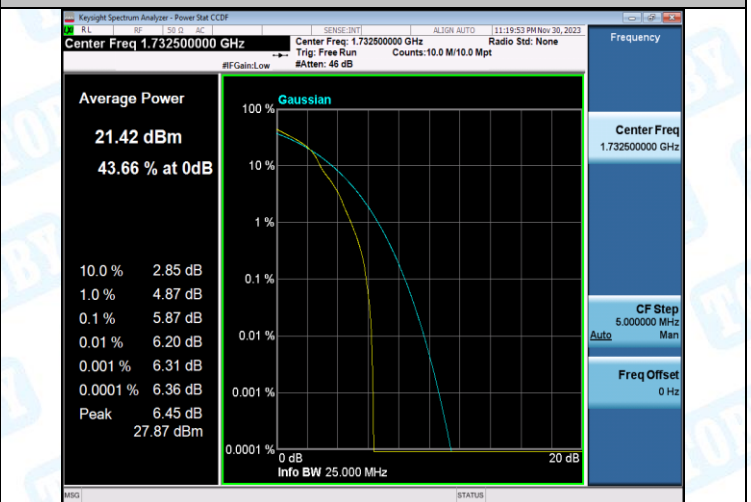

Band4-3MHz-16QAM-20175-15RB#0-PASS

Band4-5MHz-QPSK-19975-25RB#0-PASS

Band4-5MHz-16QAM-19975-25RB#0-PASS

Band4-5MHz-QPSK-20175-1RB#0-PASS

Band4-5MHz-16QAM-20175-1RB#0-PASS

Band4-5MHz-QPSK-20175-25RB#0-PASS

Band4-5MHz-16QAM-20175-25RB#0-PASS