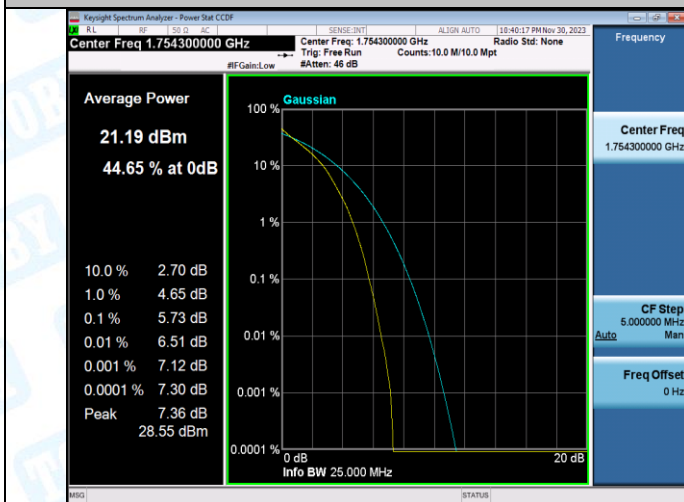

Band4-1.4MHz-QPSK-20175-6RB#0-PASS

Band4-1.4MHz-16QAM-20175-6RB#0-PASS

Band4-1.4MHz-QPSK-20393-1RB#0-PASS

Band4-1.4MHz-16QAM-20393-1RB#0-PASS

Band4-1.4MHz-QPSK-20393-6RB#0-PASS

Band4-1.4MHz-16QAM-20393-6RB#0-PASS