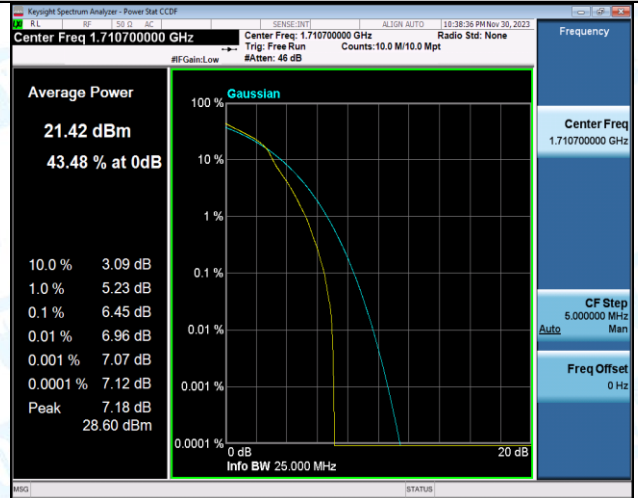

Band4-1.4MHz-16QAM-19957-1RB#0-PASS