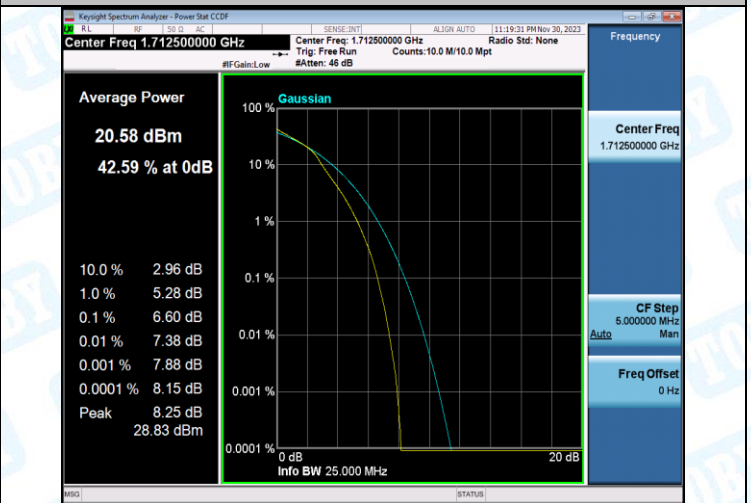

Band4-3MHz-16QAM-20175-15RB#0-PASS

Band4-5MHz-QPSK-19975-25RB#0-PASS

Band4-5MHz-16QAM-19975-25RB#0-PASS

Band4-5MHz-QPSK-20175-1RB#0-PASS

Band4-5MHz-16QAM-20175-1RB#0-PASS

Band4-5MHz-QPSK-20175-25RB#0-PASS

Band4-5MHz-16QAM-20175-25RB#0-PASS