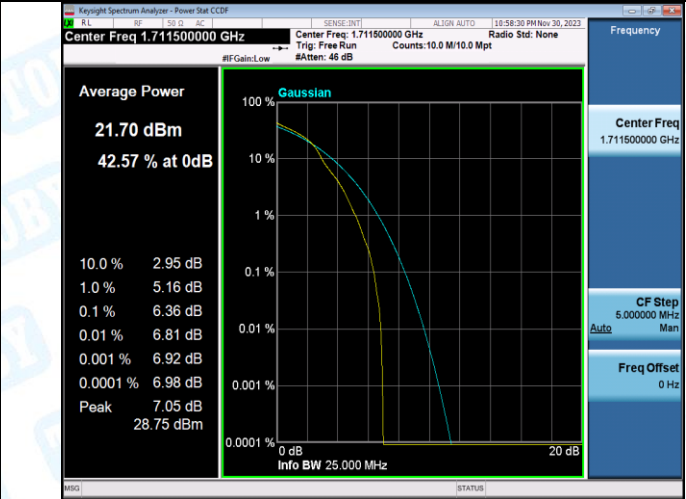

Band4-3MHz-16QAM-19965-1RB#0-PASS