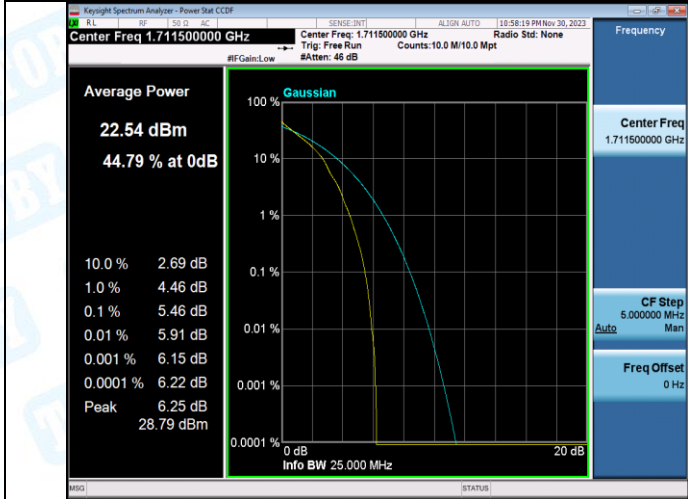

Band4-3MHz-QPSK-19965-1RB#0-PASS