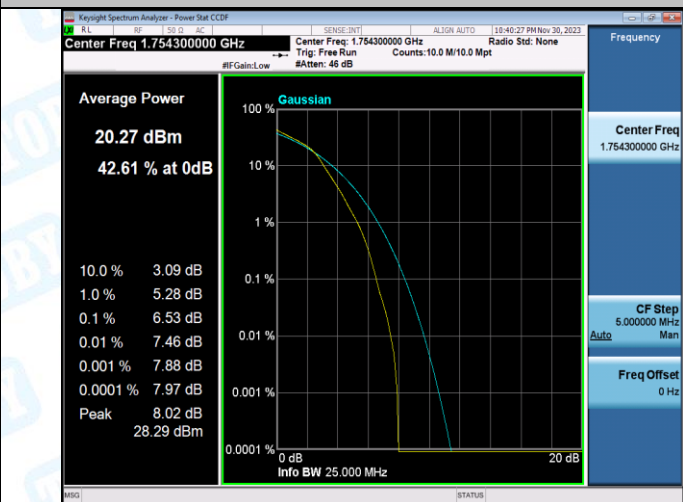

Band4-1.4MHz-16QAM-20393-6RB#0-PASS