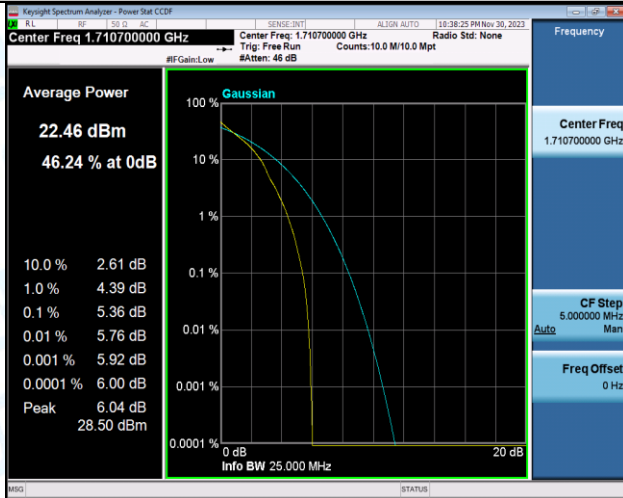

Test Graphs

Band4-1.4MHz-QPSK-19957-1RB#0-PASS