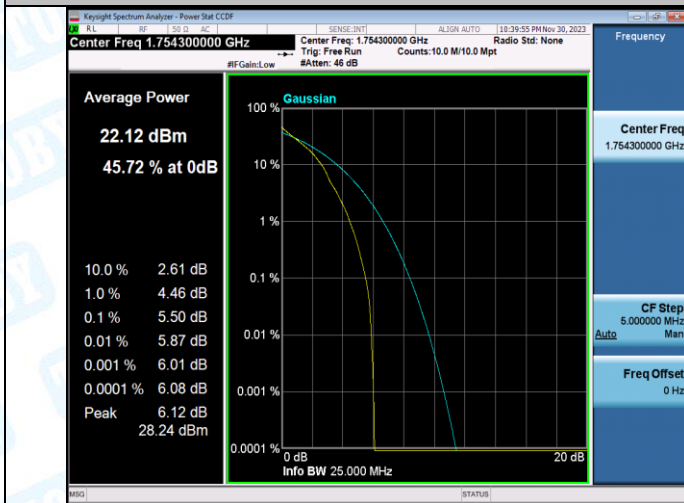

Band4-1.4MHz-QPSK-20175-6RB#0-PASS

Band4-1.4MHz-16QAM-20175-6RB#0-PASS

Band4-1.4MHz-QPSK-20393-1RB#0-PASS

Band4-1.4MHz-16QAM-20393-1RB#0-PASS

Band4-1.4MHz-QPSK-20393-6RB#0-PASS

Band4-1.4MHz-16QAM-20393-6RB#0-PASS