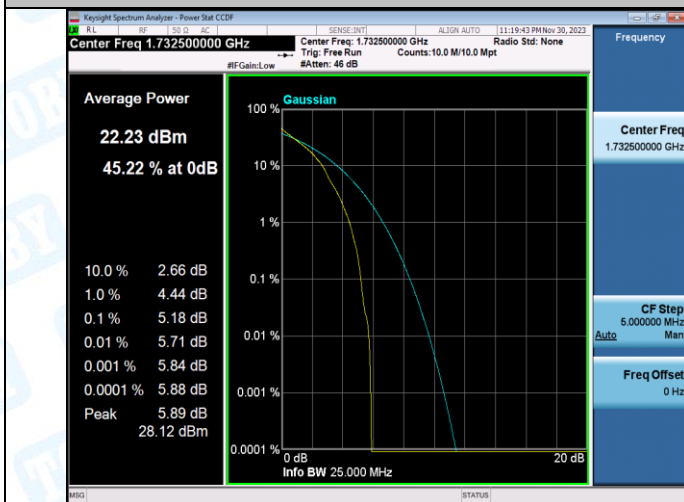

Band4-3MHz-16QAM-20175-15RB#0-PASS

Band4-5MHz-QPSK-19975-25RB#0-PASS

Band4-5MHz-16QAM-19975-25RB#0-PASS

Band4-5MHz-QPSK-20175-1RB#0-PASS

Band4-5MHz-16QAM-20175-1RB#0-PASS

Band4-5MHz-QPSK-20175-25RB#0-PASS

Band4-5MHz-16QAM-20175-25RB#0-PASS