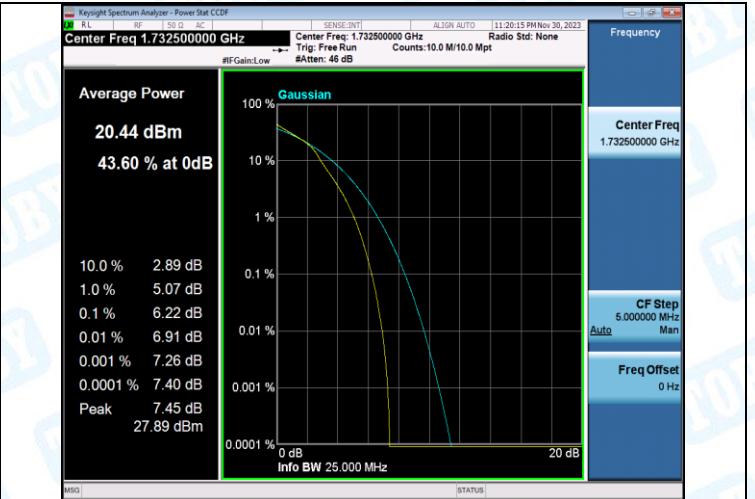

Band4-5MHz-16QAM-20175-25RB#0-PASS