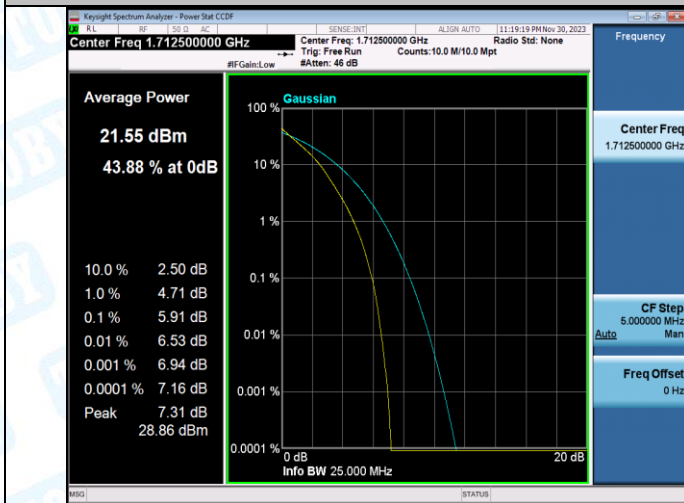

Band4-3MHz-16QAM-20175-15RB#0-PASS

Band4-5MHz-QPSK-19975-25RB#0-PASS

Band4-5MHz-16QAM-19975-25RB#0-PASS

Band4-5MHz-QPSK-20175-1RB#0-PASS

Band4-5MHz-16QAM-20175-1RB#0-PASS

Band4-5MHz-QPSK-20175-25RB#0-PASS

Band4-5MHz-16QAM-20175-25RB#0-PASS