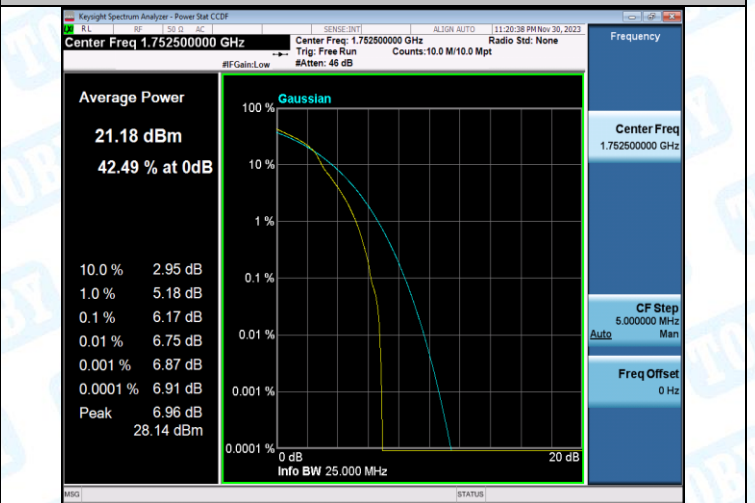

Band4-5MHz-16QAM-20375-1RB#0-PASS