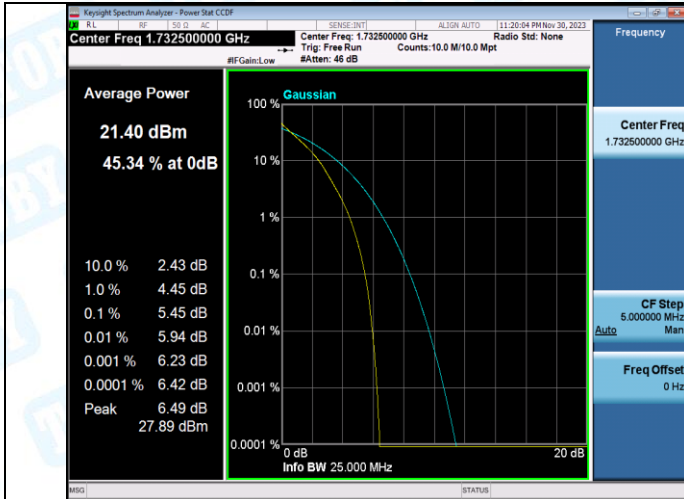

Band4-3MHz-16QAM-20175-15RB#0-PASS

Band4-5MHz-QPSK-19975-25RB#0-PASS

Band4-5MHz-16QAM-19975-25RB#0-PASS

Band4-5MHz-QPSK-20175-1RB#0-PASS

Band4-5MHz-16QAM-20175-1RB#0-PASS

Band4-5MHz-QPSK-20175-25RB#0-PASS

Band4-5MHz-16QAM-20175-25RB#0-PASS